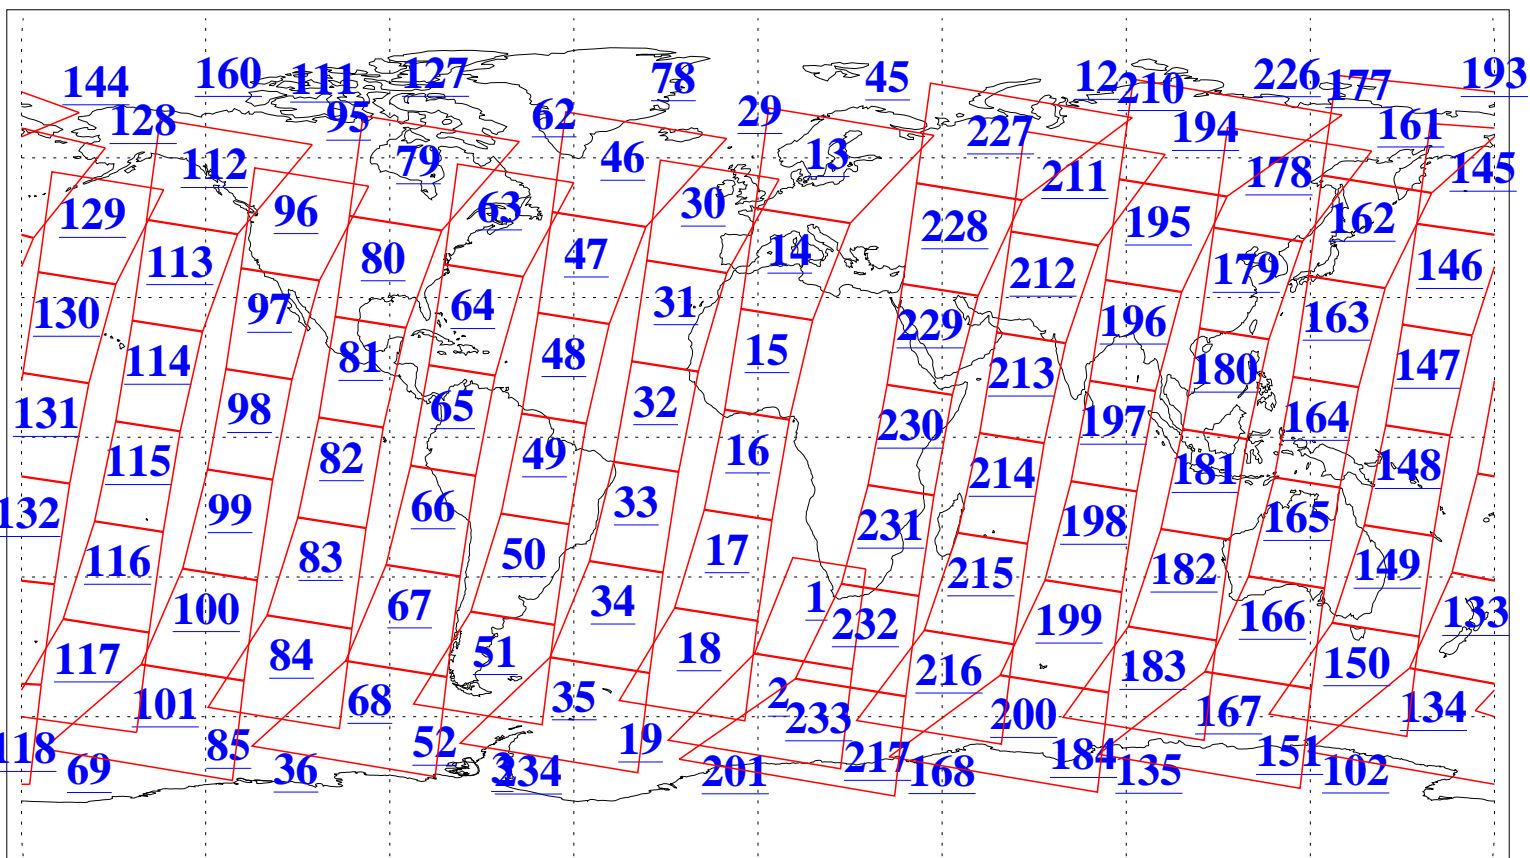

L1B Availability
AMSU Granules: 240
HSB Granules: 0
AIRS Granules: 240

14 Jul 2005
DoY 195
Aqua Day 1167
Granules: 1 to 120

Granules: 121 to 240

Legend: AMSU Available, HSB Available, AIRS Available

L1B Availability
AMSU Granules: 240
HSB Granules: 0
AIRS Granules: 240

14 Jul 2005
DoY 195
Aqua Day 1167
Ascending Granules

Descending Granules

Legend: AMSU Available, HSB Available, AIRS Available

L1B Availability
AMSU Granules: 240
HSB Granules: 0
AIRS Granules: 240

14 Jul 2005
DoY 195
Aqua Day 1167

Northern Hemisphere Granules

Southern Hemisphere Granules

Legend: AMSU Available, HSB Available, AIRS Available