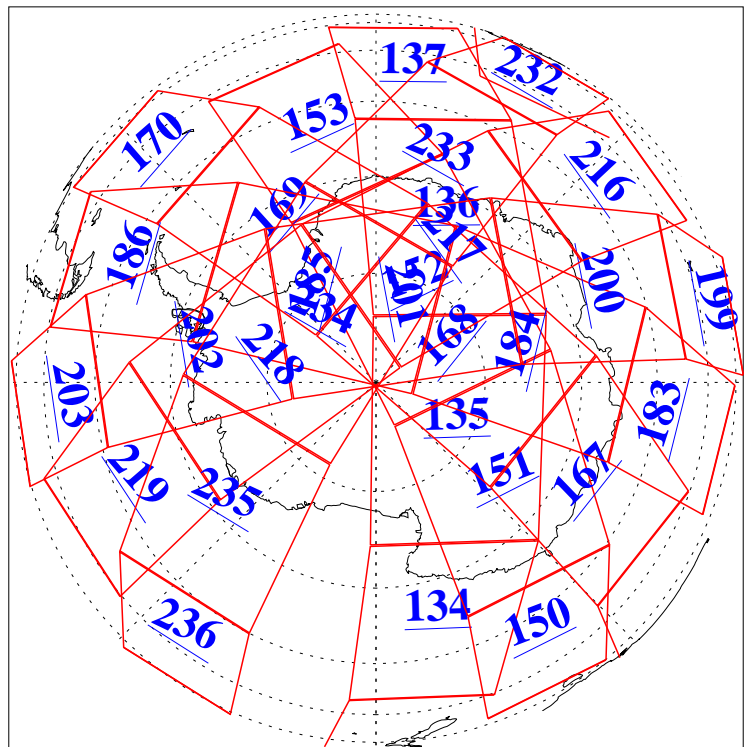

L1B Availability
AMSU Granules: 240
HSB Granules: 0
AIRS Granules: 240

14 Jul 2005
DoY 195
Aqua Day 1167
Granules: 1 to 120

Granules: 121 to 240

Legend: AMSU Available, HSB Available, AIRS Available

L1B Availability
AMSU Granules: 240
HSB Granules: 0
AIRS Granules: 240

14 Jul 2005
DoY 195
Aqua Day 1167
Ascending Granules

Descending Granules

Legend: AMSU Available, HSB Available, AIRS Available

L1B Availability
AMSU Granules: 240
HSB Granules: 0
AIRS Granules: 240

14 Jul 2005
DoY 195
Aqua Day 1167

Northern Hemisphere Granules

Southern Hemisphere Granules

Legend: AMSU Available, HSB Available, AIRS Available