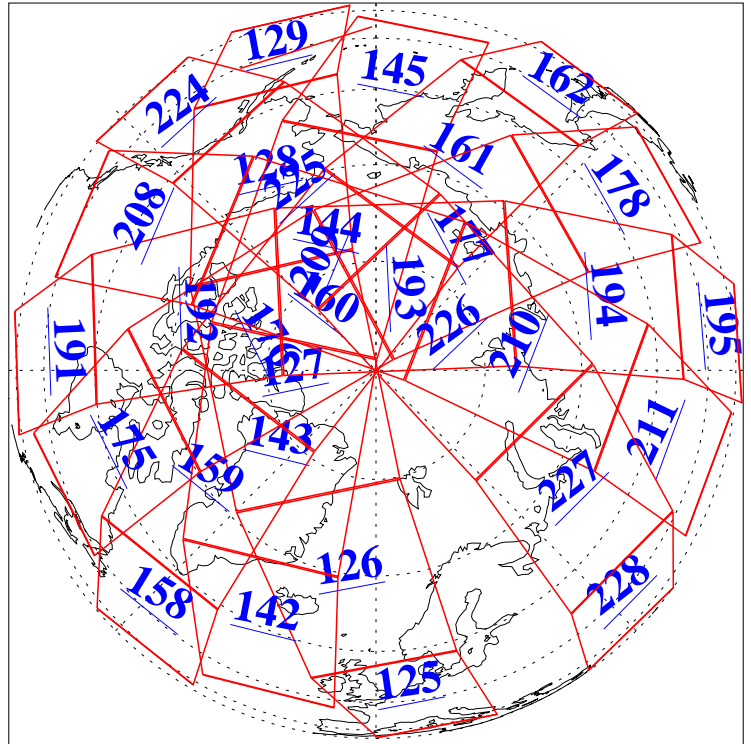

14 Jul 2005
DoY 195
Aqua Day 1167
Ascending Granules

Descending Granules

Legend: AMSU Available, HSB Available, AIRS Available

L1B Availability
AMSU Granules: 240
HSB Granules: 0
AIRS Granules: 240

14 Jul 2005
DoY 195
Aqua Day 1167

Northern Hemisphere Granules

Southern Hemisphere Granules

Legend: AMSU Available, HSB Available, AIRS Available