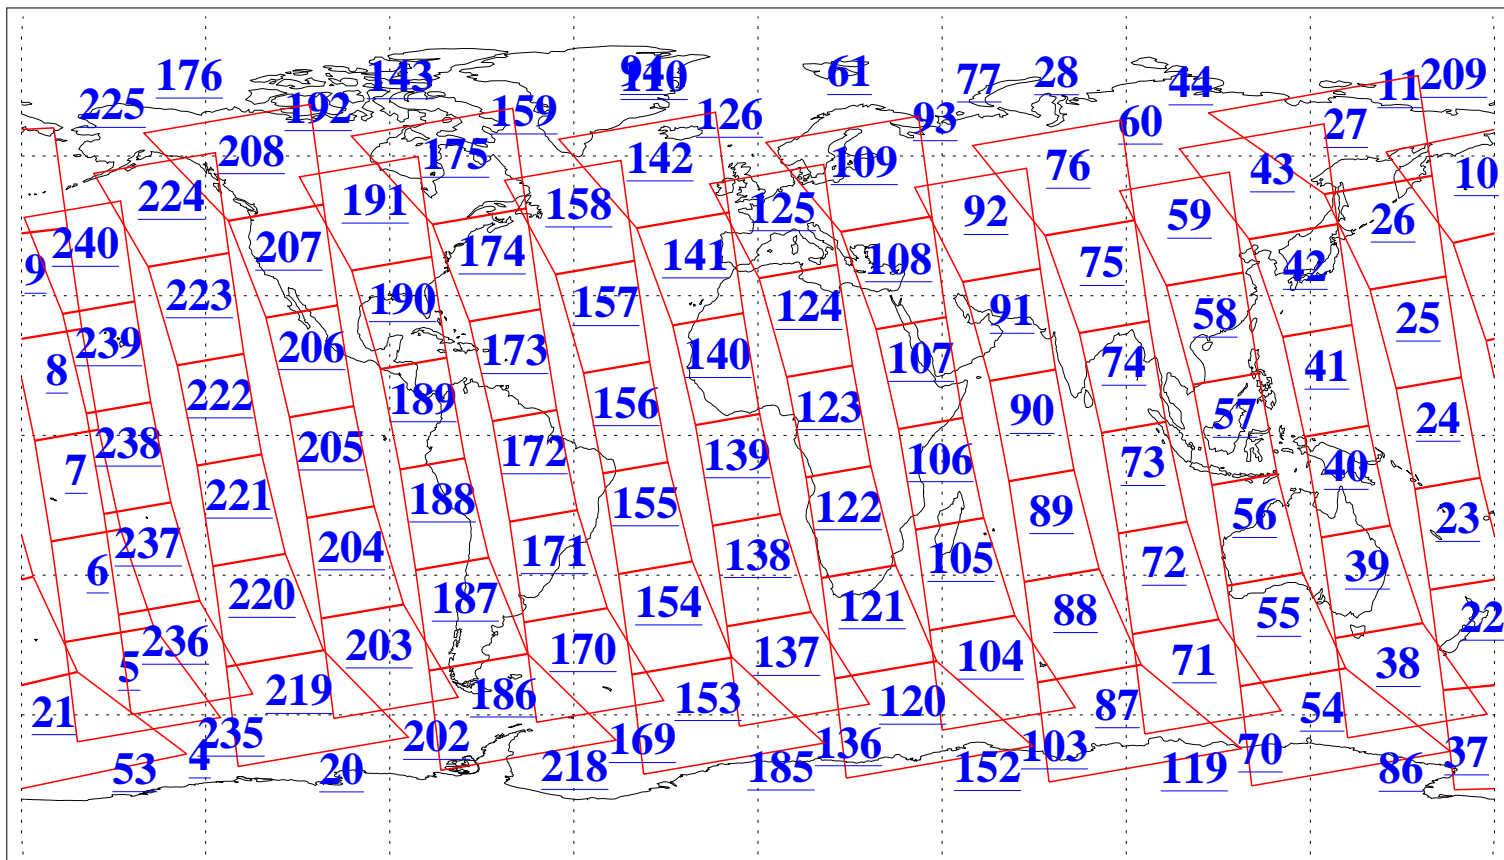

L1B Availability
AMSU Granules: 240
HSB Granules: 0
AIRS Granules: 240

14 Jul 2005
DoY 195
Aqua Day 1167
Granules: 1 to 120

Granules: 121 to 240

Legend: AMSU Available, HSB Available, AIRS Available

L1B Availability
AMSU Granules: 240
HSB Granules: 0
AIRS Granules: 240

14 Jul 2005
DoY 195
Aqua Day 1167
Ascending Granules

Descending Granules

Legend: AMSU Available, HSB Available, AIRS Available

L1B Availability
AMSU Granules: 240
HSB Granules: 0
AIRS Granules: 240

14 Jul 2005
DoY 195
Aqua Day 1167

Northern Hemisphere Granules

Southern Hemisphere Granules

Legend: AMSU Available, HSB Available, AIRS Available