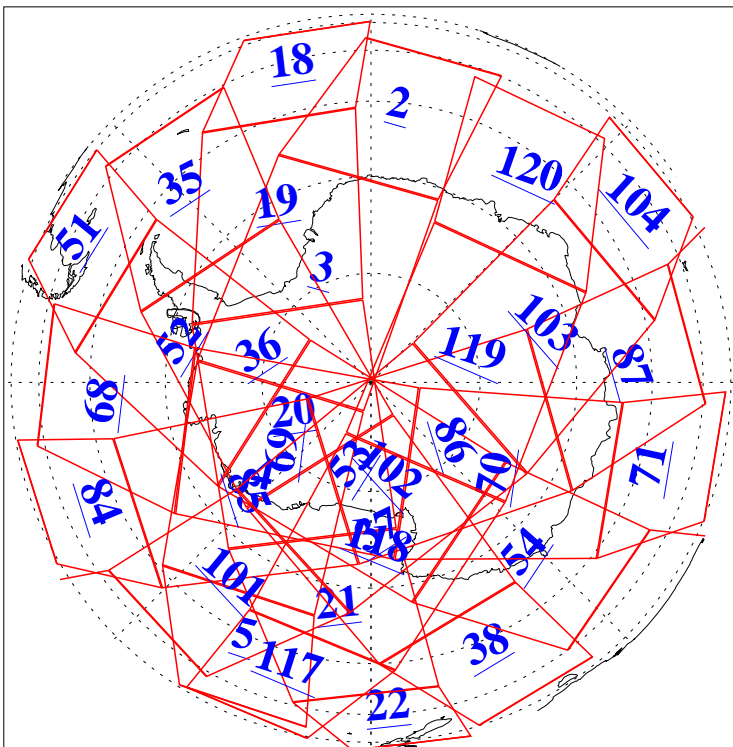

L1B Availability
AMSU Granules: 240
HSB Granules: 0
AIRS Granules: 240

14 Jul 2005
DoY 195
Aqua Day 1167
Granules: 1 to 120

Granules: 121 to 240

Legend: AMSU Available, HSB Available, AIRS Available

L1B Availability
AMSU Granules: 240
HSB Granules: 0
AIRS Granules: 240

14 Jul 2005
DoY 195
Aqua Day 1167
Ascending Granules

Descending Granules

Legend: AMSU Available, HSB Available, AIRS Available

L1B Availability
AMSU Granules: 240
HSB Granules: 0
AIRS Granules: 240

14 Jul 2005
DoY 195
Aqua Day 1167

Northern Hemisphere Granules

Southern Hemisphere Granules

Legend: AMSU Available, HSB Available, AIRS Available