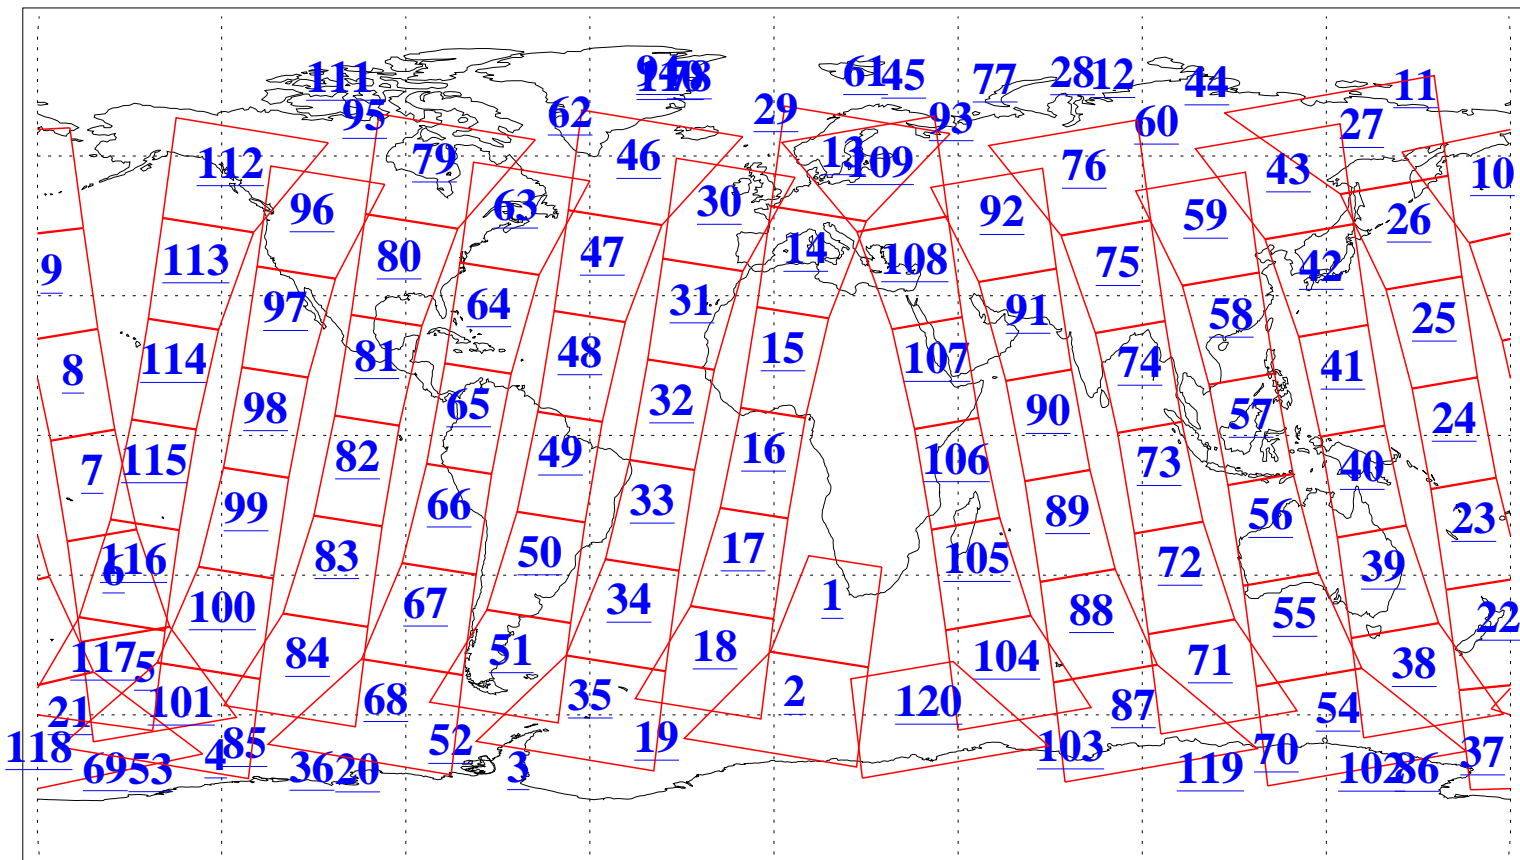

L1B Availability
AMSU Granules: 240
HSB Granules: 0
AIRS Granules: 240

14 Jul 2005
DoY 195
Aqua Day 1167
Granules: 1 to 120

Granules: 121 to 240

Legend: AMSU Available, HSB Available, AIRS Available

L1B Availability
AMSU Granules: 240
HSB Granules: 0
AIRS Granules: 240

14 Jul 2005
DoY 195
Aqua Day 1167
Ascending Granules

Descending Granules

Legend: AMSU Available, HSB Available, AIRS Available

L1B Availability
AMSU Granules: 240
HSB Granules: 0
AIRS Granules: 240

14 Jul 2005
DoY 195
Aqua Day 1167

Northern Hemisphere Granules

Southern Hemisphere Granules

Legend: AMSU Available, HSB Available, AIRS Available