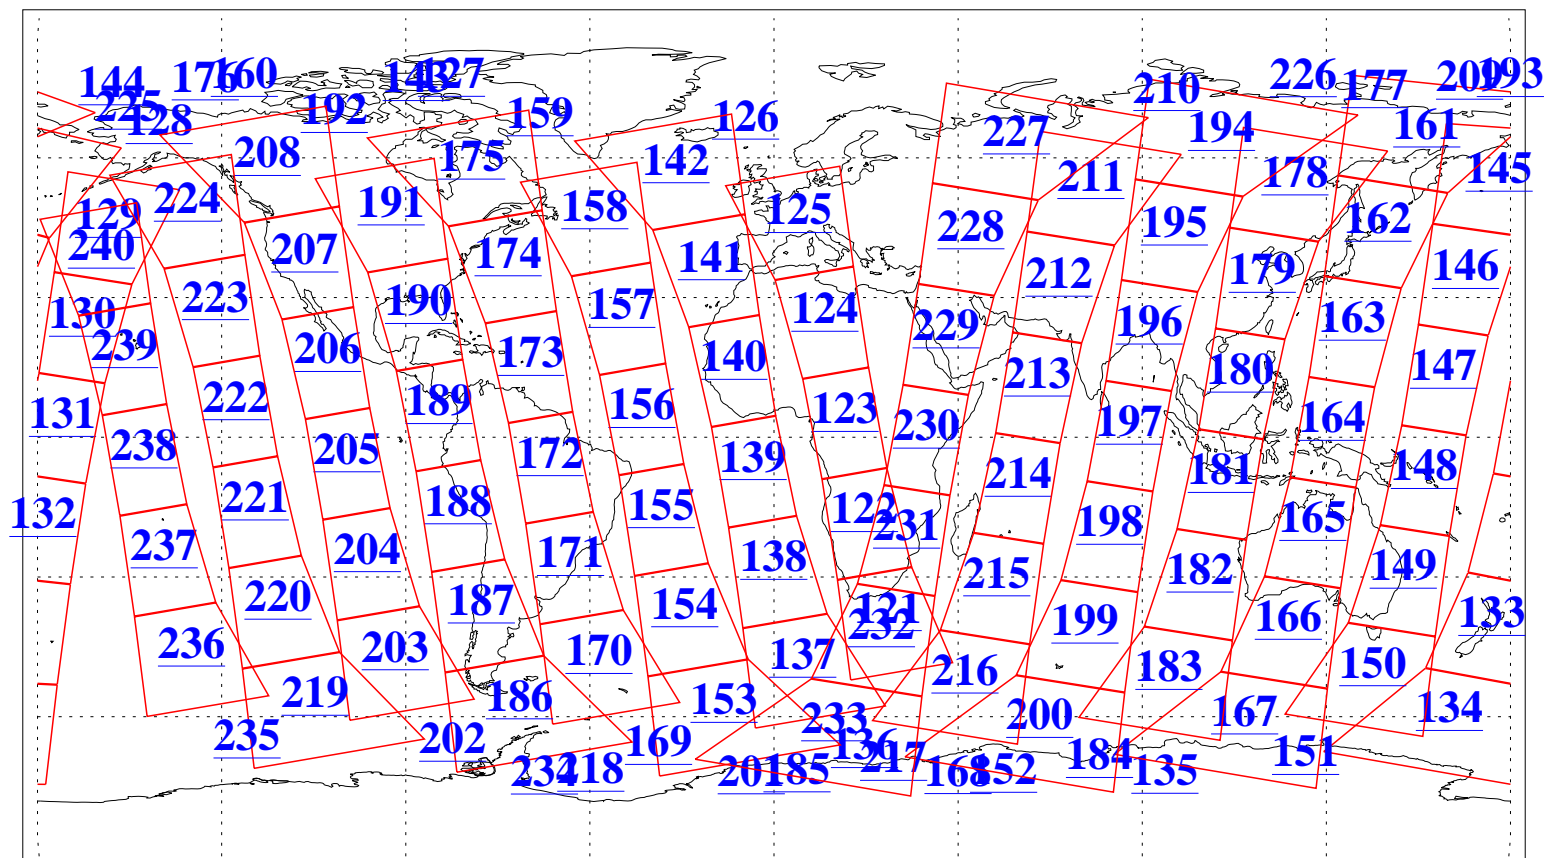

L1B Availability
AMSU Granules: 240
HSB Granules: 0
AIRS Granules: 240

14 Jul 2005
DoY 195
Aqua Day 1167
Granules: 1 to 120

Granules: 121 to 240

Legend: AMSU Available, HSB Available, AIRS Available

L1B Availability
AMSU Granules: 240
HSB Granules: 0
AIRS Granules: 240

14 Jul 2005
DoY 195
Aqua Day 1167
Ascending Granules

Descending Granules

Legend: AMSU Available, HSB Available, AIRS Available

L1B Availability
AMSU Granules: 240
HSB Granules: 0
AIRS Granules: 240

14 Jul 2005
DoY 195
Aqua Day 1167