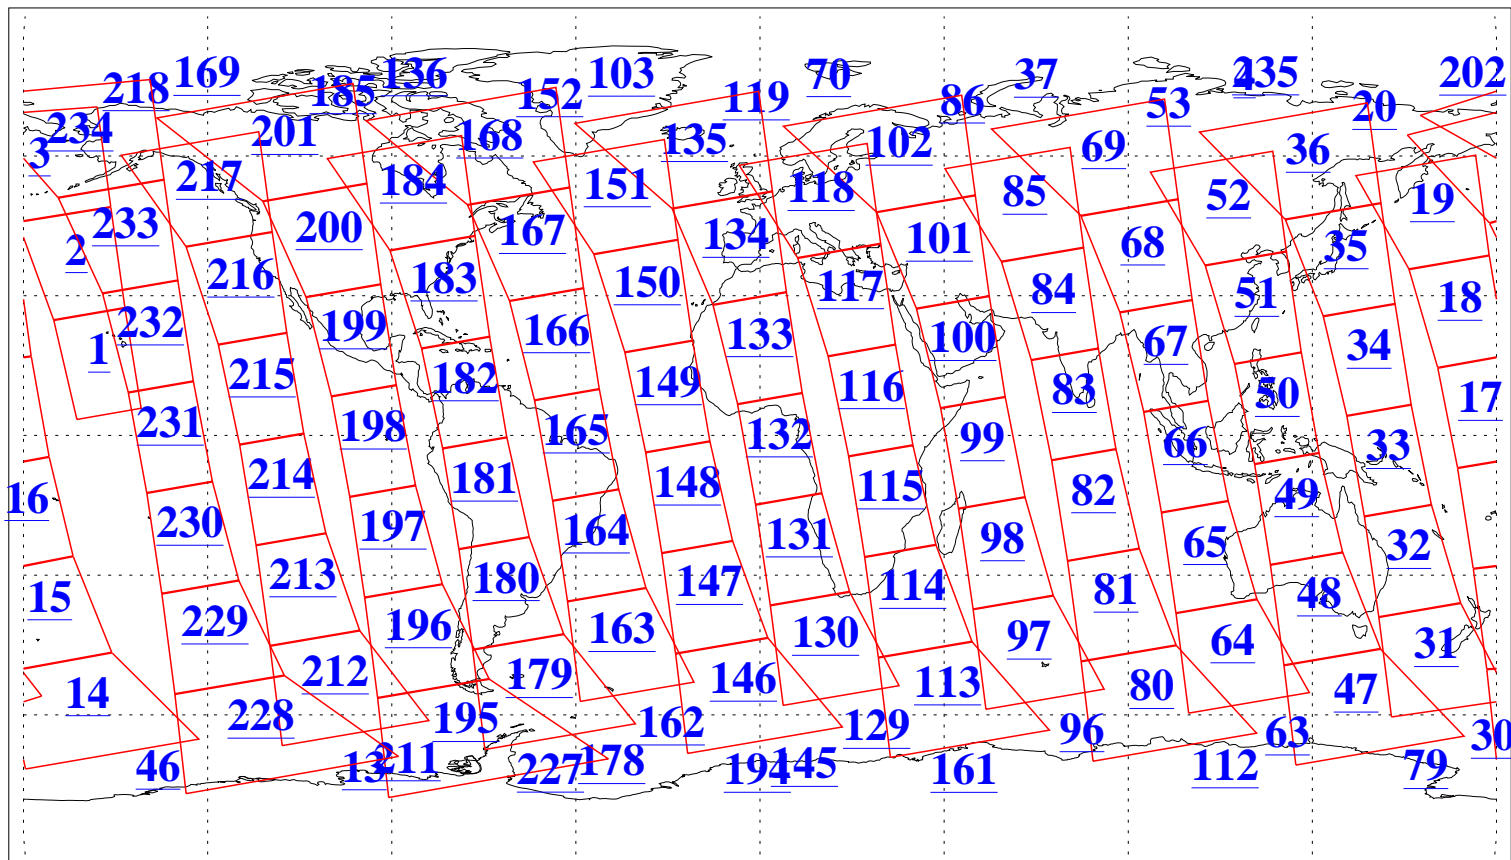

L1B Availability
AMSU Granules: 240
HSB Granules: 0
AIRS Granules: 240

13 Jul 2005
DoY 194
Aqua Day 1166
Granules: 1 to 120

Granules: 121 to 240

Legend: AMSU Available, HSB Available, AIRS Available

L1B Availability
AMSU Granules: 240
HSB Granules: 0
AIRS Granules: 240

13 Jul 2005
DoY 194
Aqua Day 1166
Ascending Granules

Descending Granules

Legend: AMSU Available, HSB Available, AIRS Available

L1B Availability
 AMSU Granules: 240
 HSB Granules: 0
 AIRS Granules: 240

13 Jul 2005
 DoY 194
 Aqua Day 1166

Northern Hemisphere Granules

Southern Hemisphere Granules

Legend: AMSU Available, HSB Available, AIRS Available