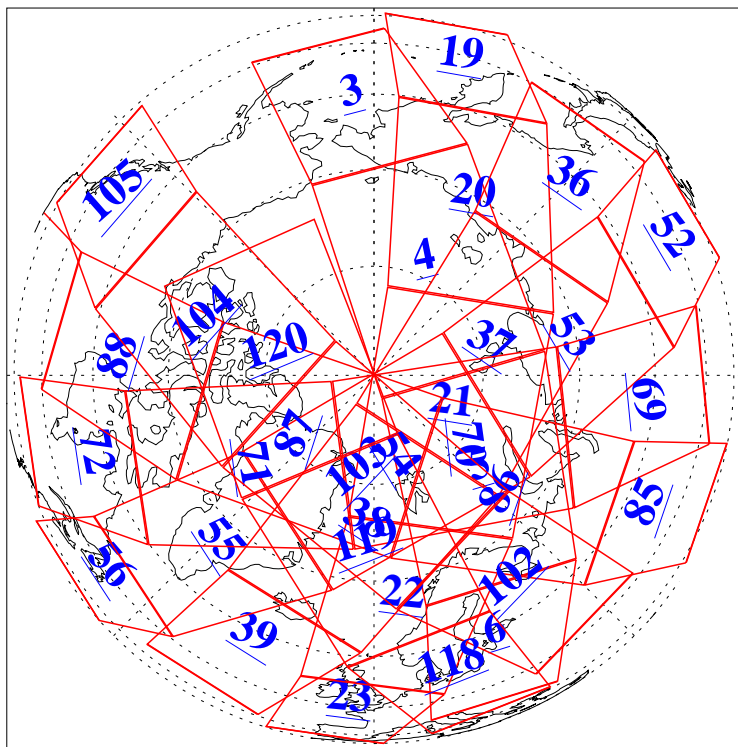

L1B Availability
AMSU Granules: 240
HSB Granules: 0
AIRS Granules: 240

13 Jul 2005
DoY 194
Aqua Day 1166
Granules: 1 to 120

Granules: 121 to 240

Legend: AMSU Available, HSB Available, AIRS Available

L1B Availability
AMSU Granules: 240
HSB Granules: 0
AIRS Granules: 240

13 Jul 2005
DoY 194
Aqua Day 1166
Ascending Granules

Descending Granules

Legend: AMSU Available, HSB Available, AIRS Available

L1B Availability
 AMSU Granules: 240
 HSB Granules: 0
 AIRS Granules: 240

13 Jul 2005
 DoY 194
 Aqua Day 1166

Northern Hemisphere Granules

Southern Hemisphere Granules

Legend: AMSU Available, HSB Available, AIRS Available