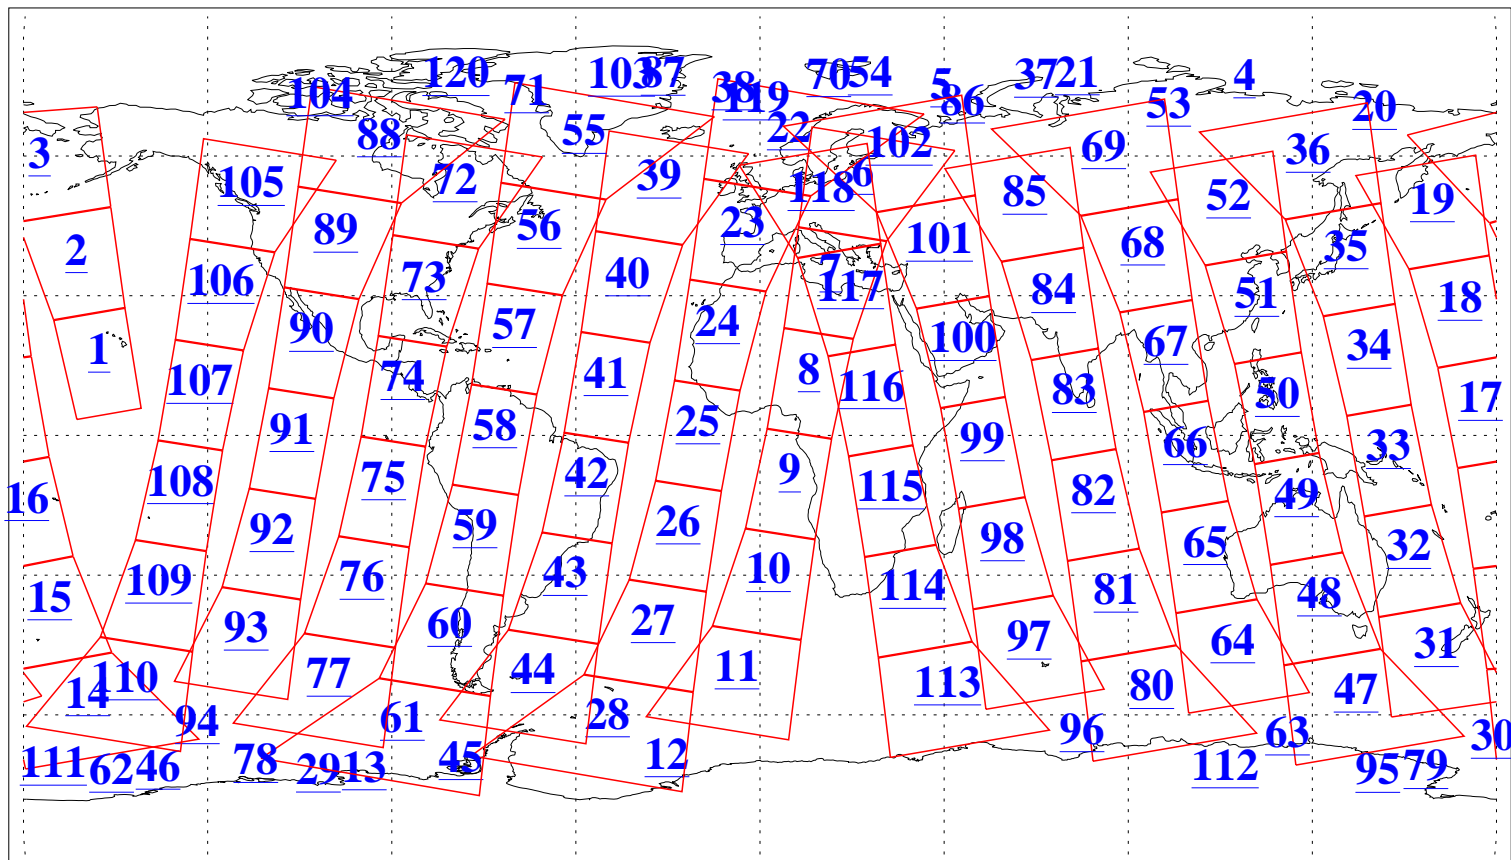

L1B Availability
AMSU Granules: 240
HSB Granules: 0
AIRS Granules: 240

13 Jul 2005
DoY 194
Aqua Day 1166
Granules: 1 to 120

Granules: 121 to 240

Legend: AMSU Available, HSB Available, AIRS Available

L1B Availability
AMSU Granules: 240
HSB Granules: 0
AIRS Granules: 240

13 Jul 2005
DoY 194
Aqua Day 1166
Ascending Granules

Descending Granules

Legend: AMSU Available, HSB Available, AIRS Available

L1B Availability
 AMSU Granules: 240
 HSB Granules: 0
 AIRS Granules: 240

13 Jul 2005
 DoY 194
 Aqua Day 1166

Northern Hemisphere Granules

Southern Hemisphere Granules

Legend: AMSU Available, HSB Available, AIRS Available