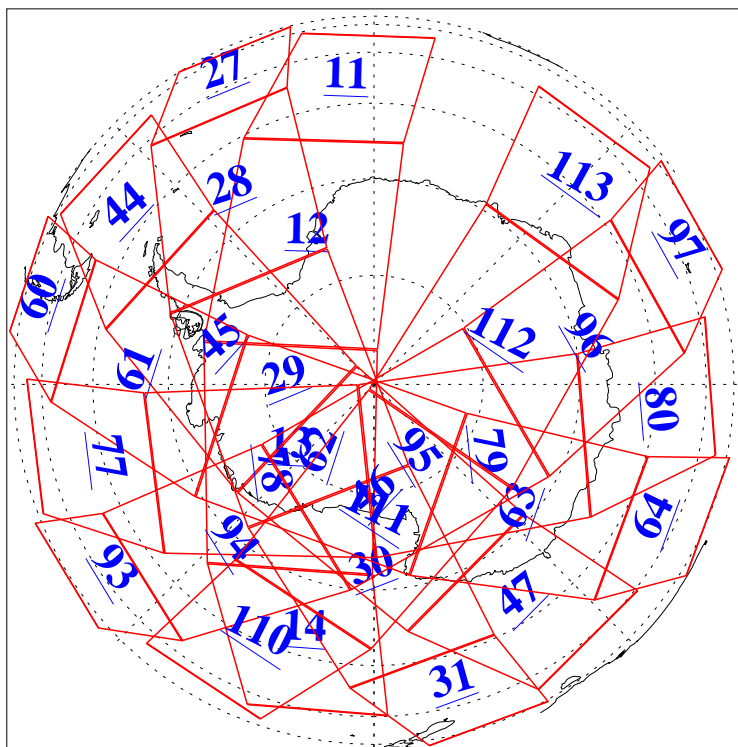

L1B Availability
AMSU Granules: 240
HSB Granules: 0
AIRS Granules: 240

13 Jul 2005
DoY 194
Aqua Day 1166
Granules: 1 to 120

Granules: 121 to 240

Legend: AMSU Available, HSB Available, AIRS Available

L1B Availability
AMSU Granules: 240
HSB Granules: 0
AIRS Granules: 240

13 Jul 2005
DoY 194
Aqua Day 1166
Ascending Granules

Descending Granules

Legend: AMSU Available, HSB Available, AIRS Available

L1B Availability
 AMSU Granules: 240
 HSB Granules: 0
 AIRS Granules: 240

13 Jul 2005
 DoY 194
 Aqua Day 1166

Northern Hemisphere Granules

Southern Hemisphere Granules

Legend: AMSU Available, HSB Available, AIRS Available