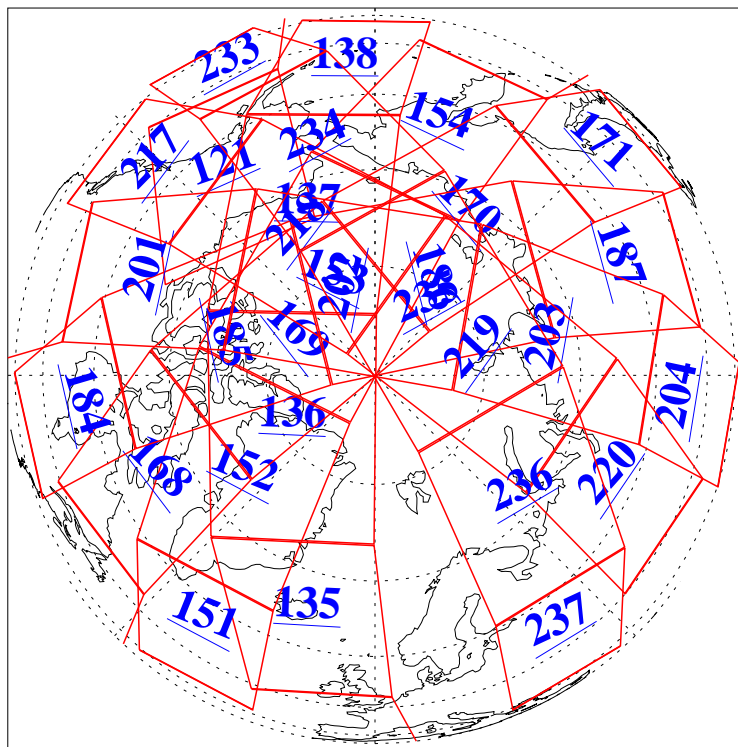

L1B Availability
AMSU Granules: 240
HSB Granules: 0
AIRS Granules: 240

13 Jul 2005
DoY 194
Aqua Day 1166
Granules: 1 to 120

Granules: 121 to 240

Legend: AMSU Available, HSB Available, AIRS Available

L1B Availability
AMSU Granules: 240
HSB Granules: 0
AIRS Granules: 240

13 Jul 2005
DoY 194
Aqua Day 1166
Ascending Granules

Descending Granules

Legend: AMSU Available, HSB Available, AIRS Available

L1B Availability
 AMSU Granules: 240
 HSB Granules: 0
 AIRS Granules: 240

13 Jul 2005
 DoY 194
 Aqua Day 1166

Northern Hemisphere Granules

Southern Hemisphere Granules

Legend: AMSU Available, HSB Available, AIRS Available