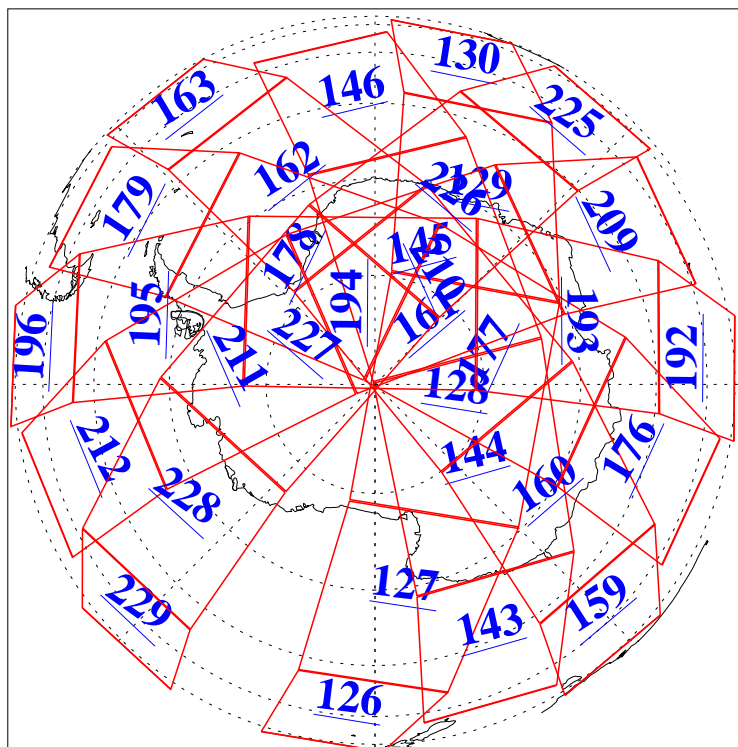

L1B Availability
AMSU Granules: 240
HSB Granules: 0
AIRS Granules: 240

13 Jul 2005
DoY 194
Aqua Day 1166
Granules: 1 to 120

Granules: 121 to 240

Legend: AMSU Available, HSB Available, AIRS Available

L1B Availability
AMSU Granules: 240
HSB Granules: 0
AIRS Granules: 240

13 Jul 2005
DoY 194
Aqua Day 1166
Ascending Granules

Descending Granules

Legend: AMSU Available, HSB Available, AIRS Available

L1B Availability
 AMSU Granules: 240
 HSB Granules: 0
 AIRS Granules: 240

13 Jul 2005
 DoY 194
 Aqua Day 1166

Northern Hemisphere Granules

Southern Hemisphere Granules

Legend: AMSU Available, HSB Available, AIRS Available