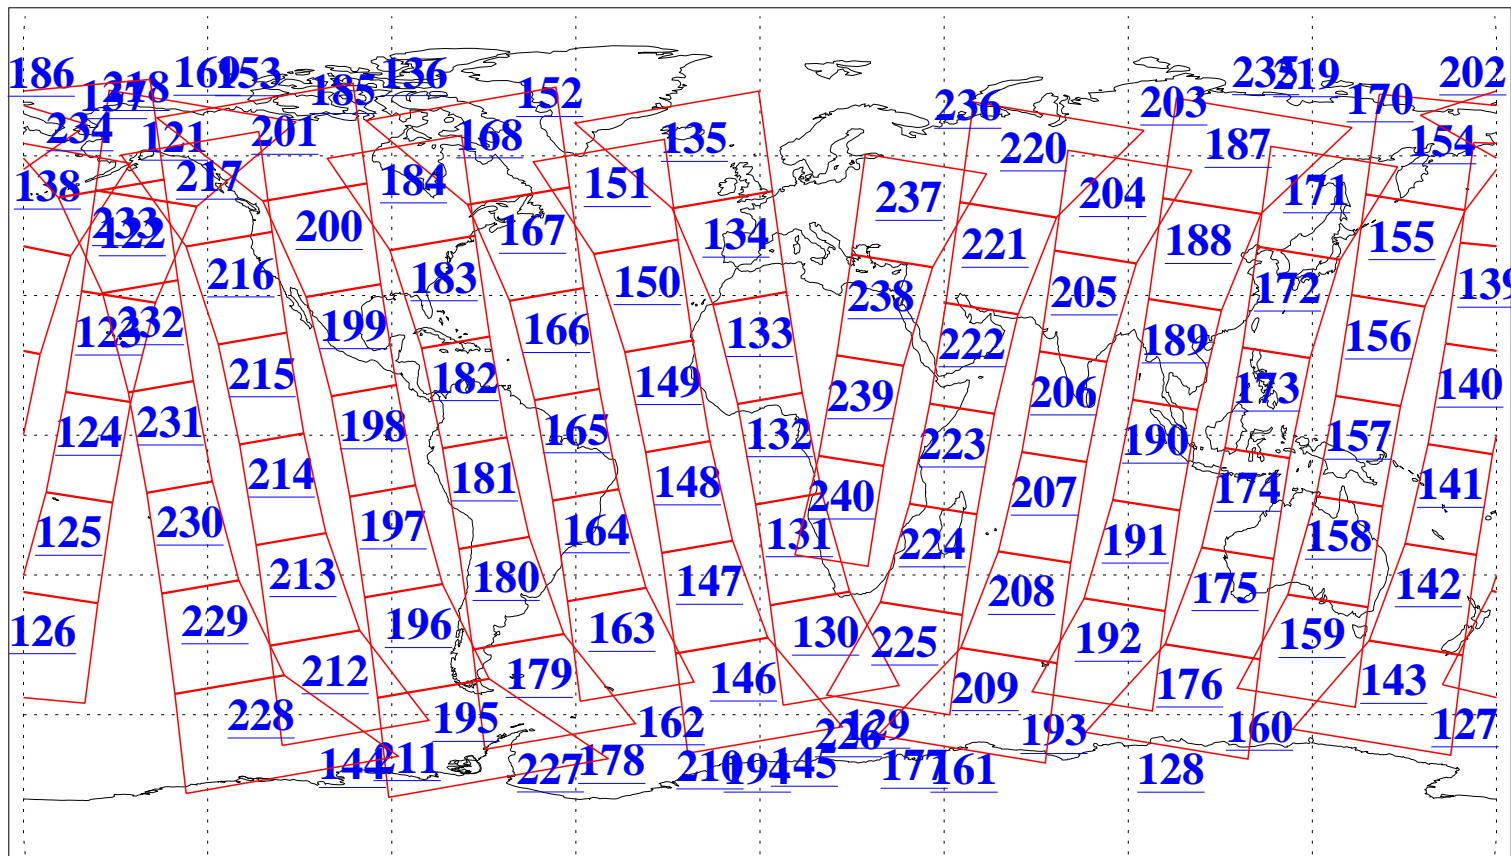

L1B Availability
AMSU Granules: 240
HSB Granules: 0
AIRS Granules: 240

13 Jul 2005
DoY 194
Aqua Day 1166
Granules: 1 to 120

Granules: 121 to 240

Legend: AMSU Available, HSB Available, AIRS Available

L1B Availability
AMSU Granules: 240
HSB Granules: 0
AIRS Granules: 240

13 Jul 2005
DoY 194
Aqua Day 1166
Ascending Granules

Descending Granules

Legend: AMSU Available, HSB Available, AIRS Available

L1B Availability
 AMSU Granules: 240
 HSB Granules: 0
 AIRS Granules: 240

13 Jul 2005
 DoY 194
 Aqua Day 1166

Northern Hemisphere Granules

Southern Hemisphere Granules

Legend: AMSU Available, HSB Available, AIRS Available