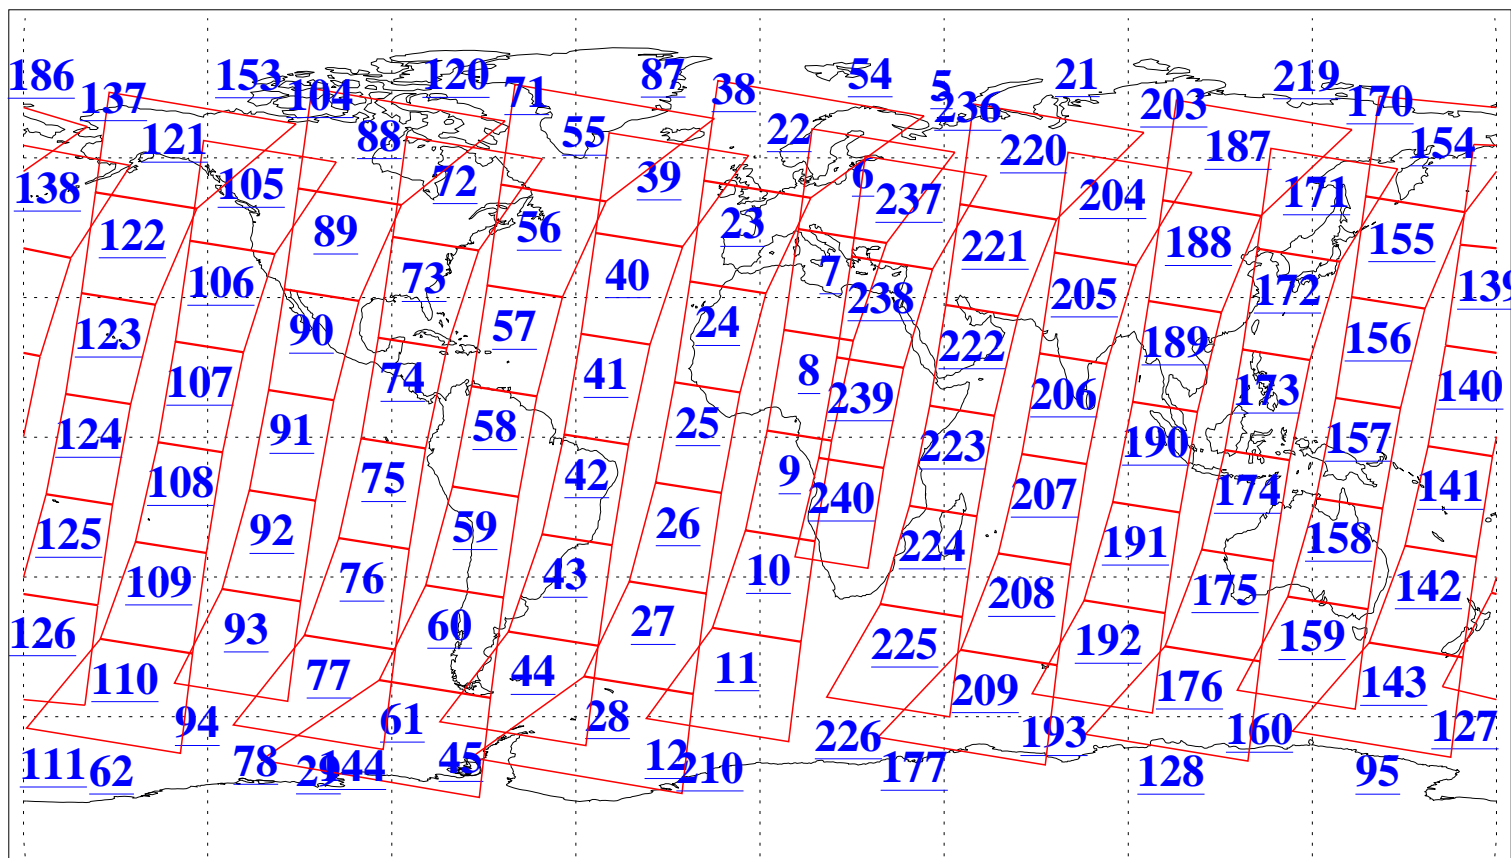

L1B Availability
AMSU Granules: 240
HSB Granules: 0
AIRS Granules: 240

13 Jul 2005
DoY 194
Aqua Day 1166
Granules: 1 to 120

Granules: 121 to 240

Legend: AMSU Available, HSB Available, AIRS Available

L1B Availability
AMSU Granules: 240
HSB Granules: 0
AIRS Granules: 240

13 Jul 2005
DoY 194
Aqua Day 1166
Ascending Granules

Descending Granules

Legend: AMSU Available, HSB Available, AIRS Available

L1B Availability
 AMSU Granules: 240
 HSB Granules: 0
 AIRS Granules: 240

13 Jul 2005
 DoY 194
 Aqua Day 1166

Northern Hemisphere Granules

Southern Hemisphere Granules

Legend: AMSU Available, HSB Available, AIRS Available