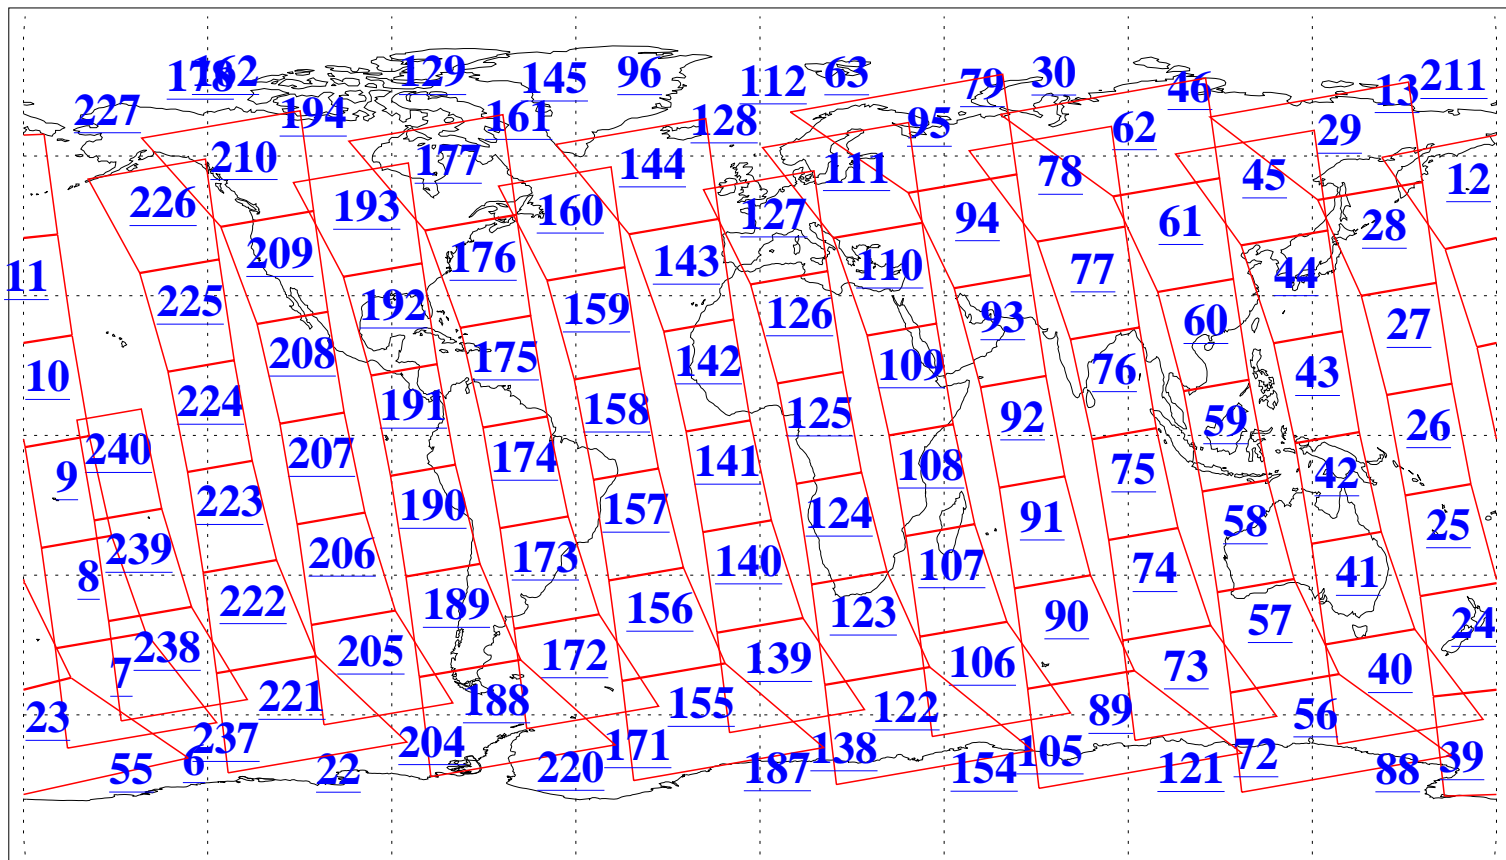

L1B Availability
AMSU Granules: 240
HSB Granules: 0
AIRS Granules: 240

12 Jul 2005
DoY 193
Aqua Day 1165
Granules: 1 to 120

Granules: 121 to 240

Legend: AMSU Available, HSB Available, AIRS Available

L1B Availability
AMSU Granules: 240
HSB Granules: 0
AIRS Granules: 240

12 Jul 2005
DoY 193
Aqua Day 1165
Ascending Granules

Descending Granules

Legend: AMSU Available, HSB Available, AIRS Available

L1B Availability
 AMSU Granules: 240
 HSB Granules: 0
 AIRS Granules: 240

12 Jul 2005
 DoY 193
 Aqua Day 1165

Northern Hemisphere Granules

Southern Hemisphere Granules

Legend: AMSU Available, HSB Available, AIRS Available