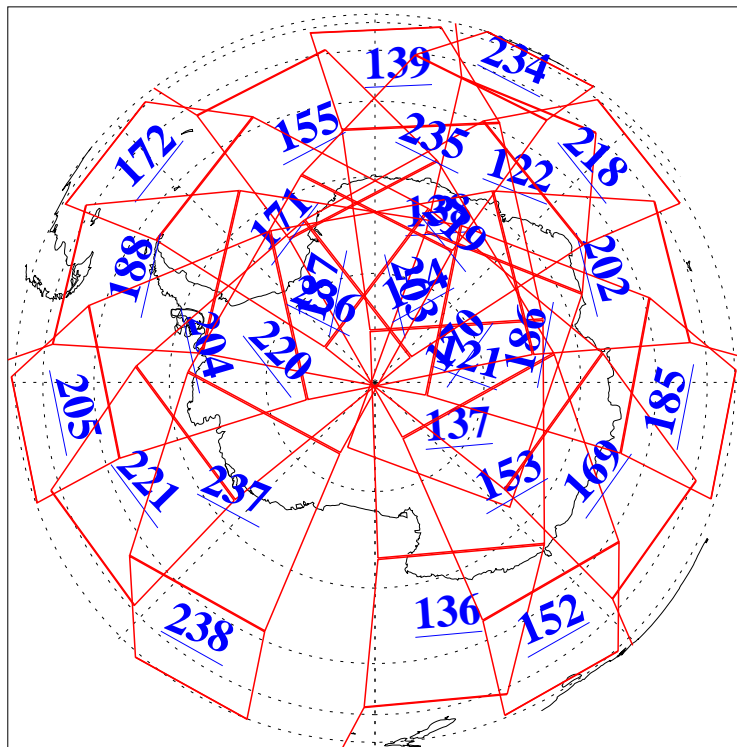

L1B Availability
AMSU Granules: 240
HSB Granules: 0
AIRS Granules: 240

12 Jul 2005
DoY 193
Aqua Day 1165
Granules: 1 to 120

Granules: 121 to 240

Legend: AMSU Available, HSB Available, AIRS Available

L1B Availability
AMSU Granules: 240
HSB Granules: 0
AIRS Granules: 240

12 Jul 2005
DoY 193
Aqua Day 1165
Ascending Granules

Descending Granules

Legend: AMSU Available, HSB Available, AIRS Available

L1B Availability
 AMSU Granules: 240
 HSB Granules: 0
 AIRS Granules: 240

12 Jul 2005
 DoY 193
 Aqua Day 1165

Northern Hemisphere Granules

Southern Hemisphere Granules

Legend: AMSU Available, HSB Available, AIRS Available