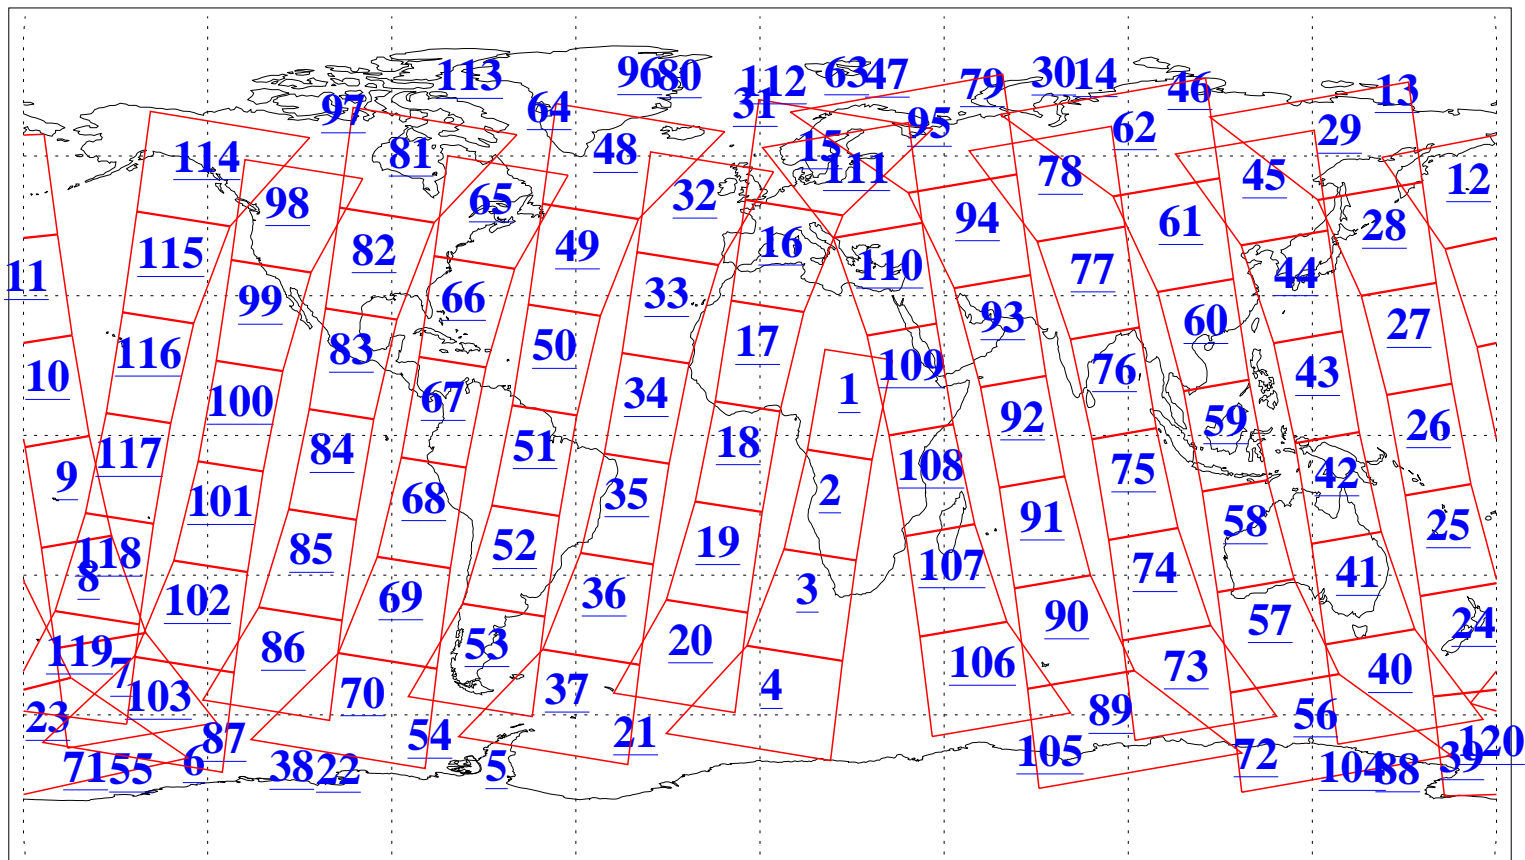

L1B Availability
AMSU Granules: 240
HSB Granules: 0
AIRS Granules: 240

12 Jul 2005
DoY 193
Aqua Day 1165
Granules: 1 to 120

Granules: 121 to 240

Legend: AMSU Available, HSB Available, AIRS Available

L1B Availability
AMSU Granules: 240
HSB Granules: 0
AIRS Granules: 240

12 Jul 2005
DoY 193
Aqua Day 1165
Ascending Granules

Descending Granules

Legend: AMSU Available, HSB Available, AIRS Available

L1B Availability
 AMSU Granules: 240
 HSB Granules: 0
 AIRS Granules: 240

12 Jul 2005
 DoY 193
 Aqua Day 1165

Northern Hemisphere Granules

Southern Hemisphere Granules

Legend: AMSU Available, HSB Available, AIRS Available