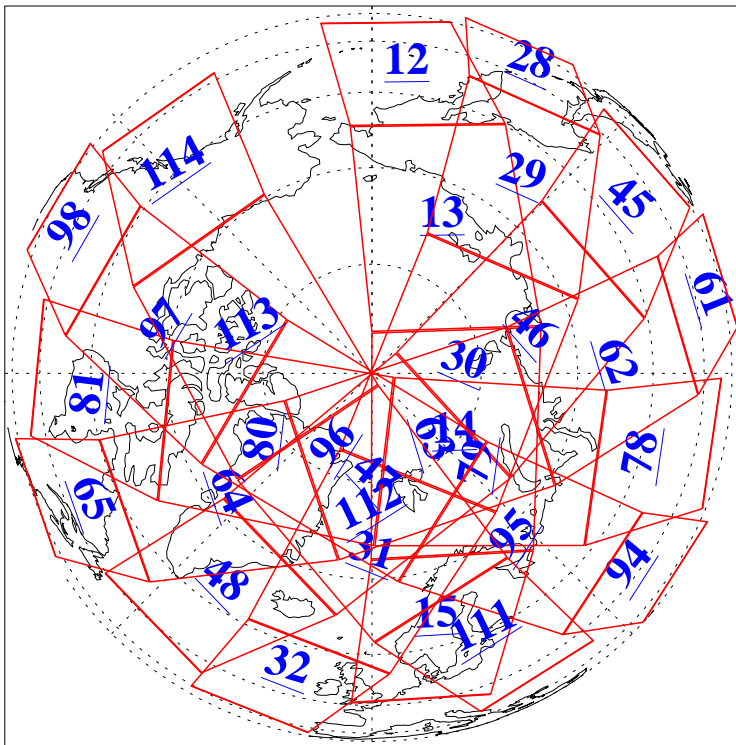

L1B Availability
AMSU Granules: 240
HSB Granules: 0
AIRS Granules: 240

12 Jul 2005
DoY 193
Aqua Day 1165
Granules: 1 to 120

Granules: 121 to 240

Legend: AMSU Available, HSB Available, AIRS Available

L1B Availability
AMSU Granules: 240
HSB Granules: 0
AIRS Granules: 240

12 Jul 2005
DoY 193
Aqua Day 1165
Ascending Granules

Descending Granules

Legend: AMSU Available, HSB Available, AIRS Available

L1B Availability
 AMSU Granules: 240
 HSB Granules: 0
 AIRS Granules: 240

12 Jul 2005
 DoY 193
 Aqua Day 1165

Northern Hemisphere Granules

Southern Hemisphere Granules

Legend: AMSU Available, HSB Available, AIRS Available