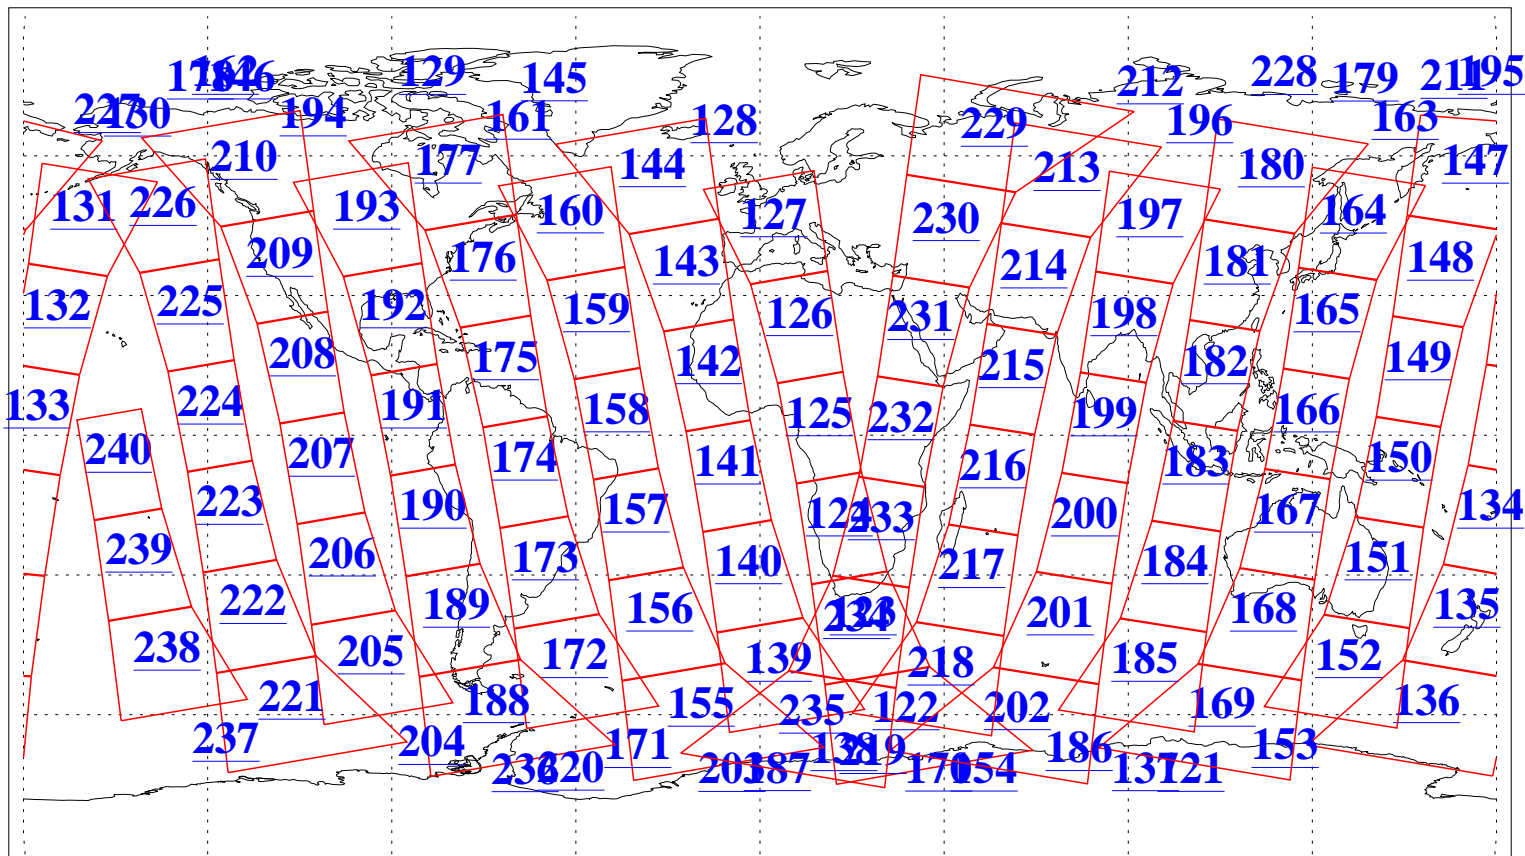

L1B Availability
AMSU Granules: 240
HSB Granules: 0
AIRS Granules: 240

12 Jul 2005
DoY 193
Aqua Day 1165
Granules: 1 to 120

Granules: 121 to 240

Legend: AMSU Available, HSB Available, AIRS Available

L1B Availability
AMSU Granules: 240
HSB Granules: 0
AIRS Granules: 240

12 Jul 2005
DoY 193
Aqua Day 1165
Ascending Granules

Descending Granules

Legend: AMSU Available, HSB Available, AIRS Available

L1B Availability
 AMSU Granules: 240
 HSB Granules: 0
 AIRS Granules: 240

12 Jul 2005
 DoY 193
 Aqua Day 1165

Northern Hemisphere Granules

Southern Hemisphere Granules

Legend: AMSU Available, HSB Available, AIRS Available