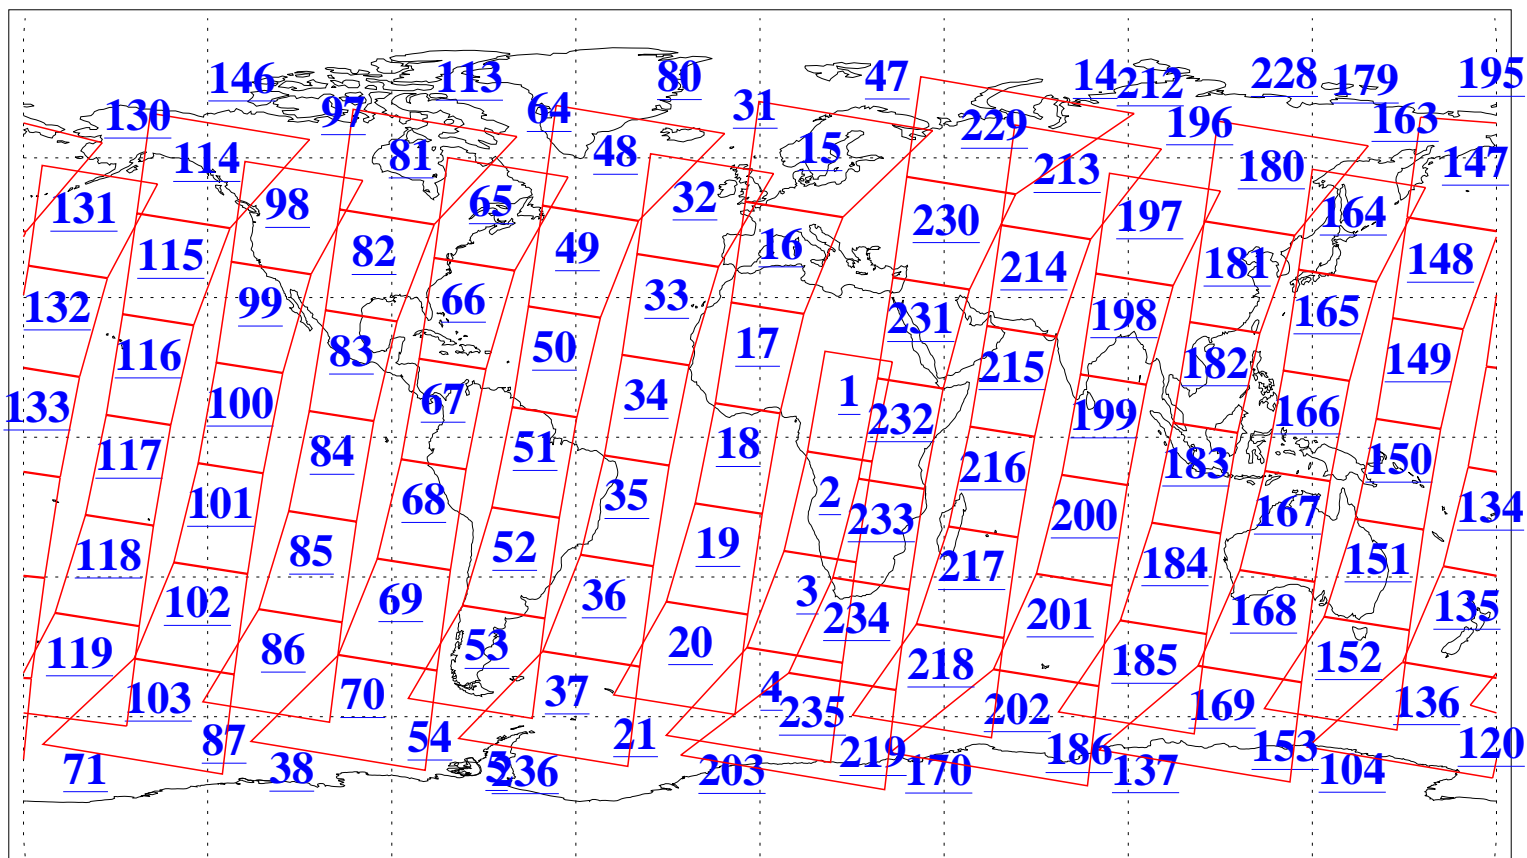

L1B Availability
AMSU Granules: 240
HSB Granules: 0
AIRS Granules: 240

12 Jul 2005
DoY 193
Aqua Day 1165
Granules: 1 to 120

Granules: 121 to 240

Legend: AMSU Available, HSB Available, AIRS Available

L1B Availability
AMSU Granules: 240
HSB Granules: 0
AIRS Granules: 240

12 Jul 2005
DoY 193
Aqua Day 1165
Ascending Granules

Descending Granules

Legend: AMSU Available, HSB Available, AIRS Available

L1B Availability
 AMSU Granules: 240
 HSB Granules: 0
 AIRS Granules: 240

12 Jul 2005
 DoY 193
 Aqua Day 1165

Northern Hemisphere Granules

Southern Hemisphere Granules

Legend: AMSU Available, HSB Available, AIRS Available