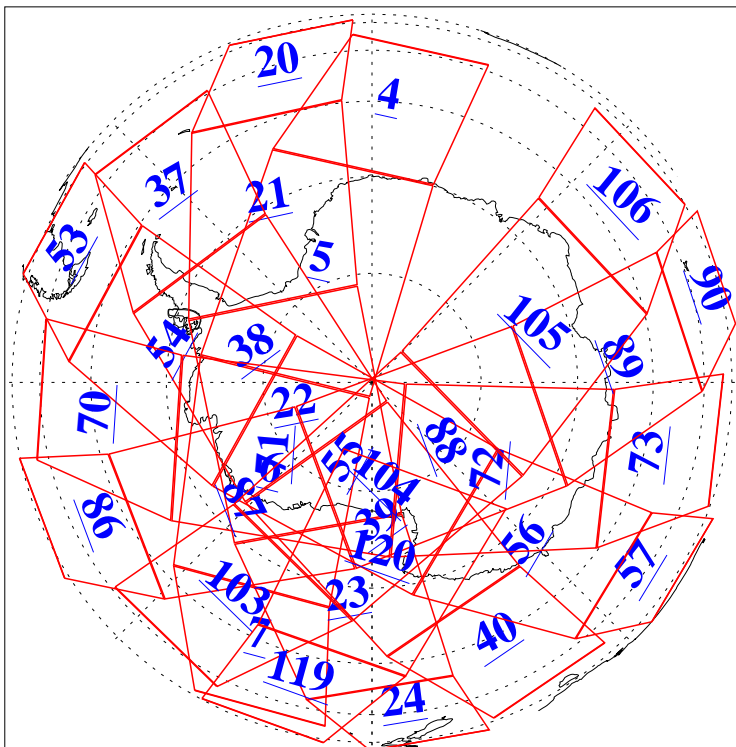

L1B Availability
AMSU Granules: 240
HSB Granules: 0
AIRS Granules: 240

12 Jul 2005
DoY 193
Aqua Day 1165
Granules: 1 to 120

Granules: 121 to 240

Legend: AMSU Available, HSB Available, AIRS Available

L1B Availability
AMSU Granules: 240
HSB Granules: 0
AIRS Granules: 240

12 Jul 2005
DoY 193
Aqua Day 1165
Ascending Granules

Descending Granules

Legend: AMSU Available, HSB Available, AIRS Available

L1B Availability
 AMSU Granules: 240
 HSB Granules: 0
 AIRS Granules: 240

12 Jul 2005
 DoY 193
 Aqua Day 1165

Northern Hemisphere Granules

Southern Hemisphere Granules

Legend: AMSU Available, HSB Available, AIRS Available