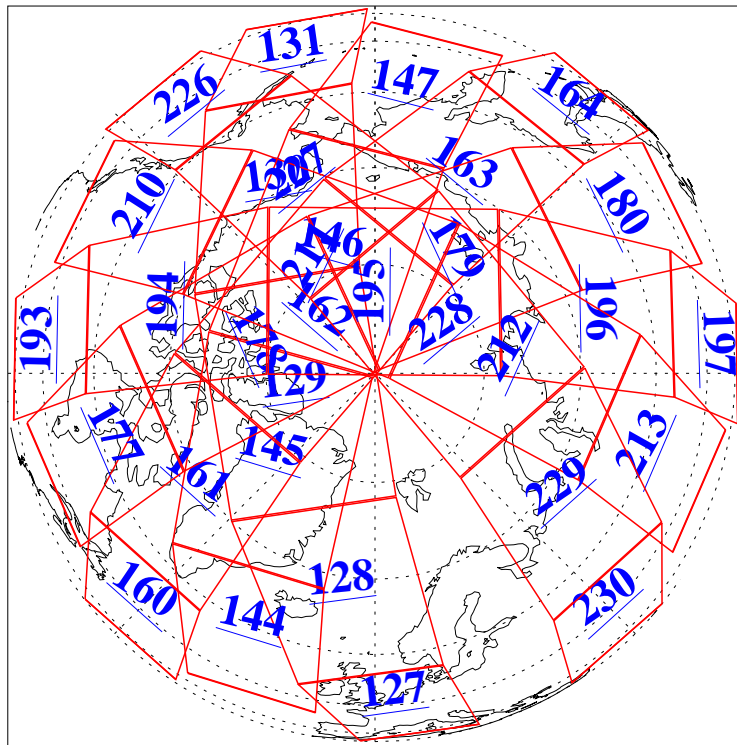

12 Jul 2005
DoY 193
Aqua Day 1165
Ascending Granules

Descending Granules

Legend: AMSU Available, HSB Available, AIRS Available

L1B Availability
 AMSU Granules: 240
 HSB Granules: 0
 AIRS Granules: 240

12 Jul 2005
 DoY 193
 Aqua Day 1165

Northern Hemisphere Granules

Southern Hemisphere Granules

Legend: AMSU Available, HSB Available, AIRS Available