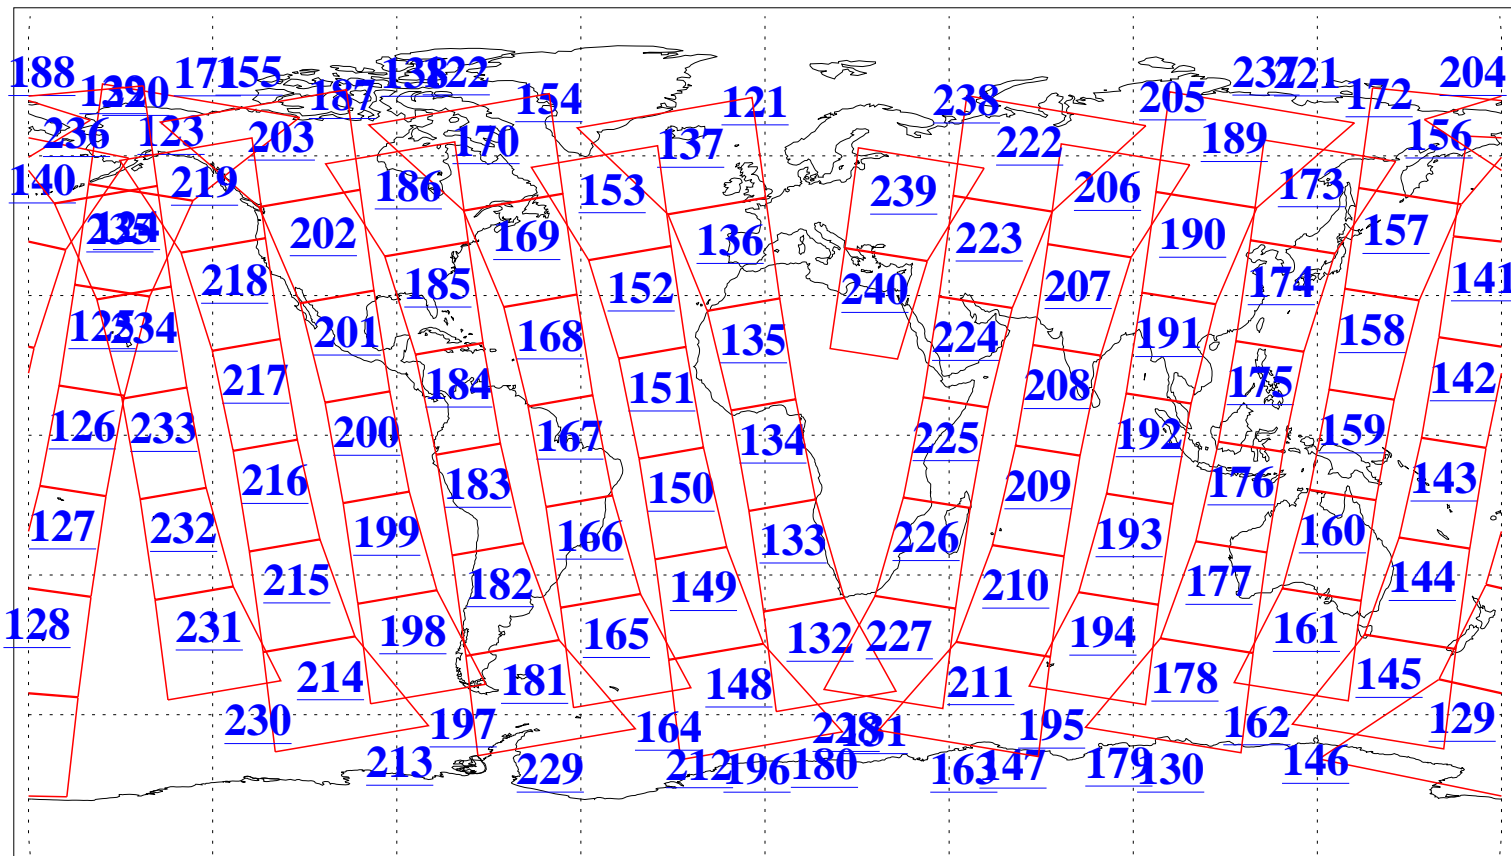

L1B Availability
AMSU Granules: 240
HSB Granules: 0
AIRS Granules: 240

11 Jul 2005
DoY 192
Aqua Day 1164
Granules: 1 to 120

Granules: 121 to 240

Legend: AMSU Available, HSB Available, AIRS Available

L1B Availability
AMSU Granules: 240
HSB Granules: 0
AIRS Granules: 240

11 Jul 2005
DoY 192
Aqua Day 1164

Ascending Granules

Descending Granules

Legend: AMSU Available, HSB Available, AIRS Available

L1B Availability
 AMSU Granules: 240
 HSB Granules: 0
 AIRS Granules: 240

11 Jul 2005
 DoY 192
 Aqua Day 1164