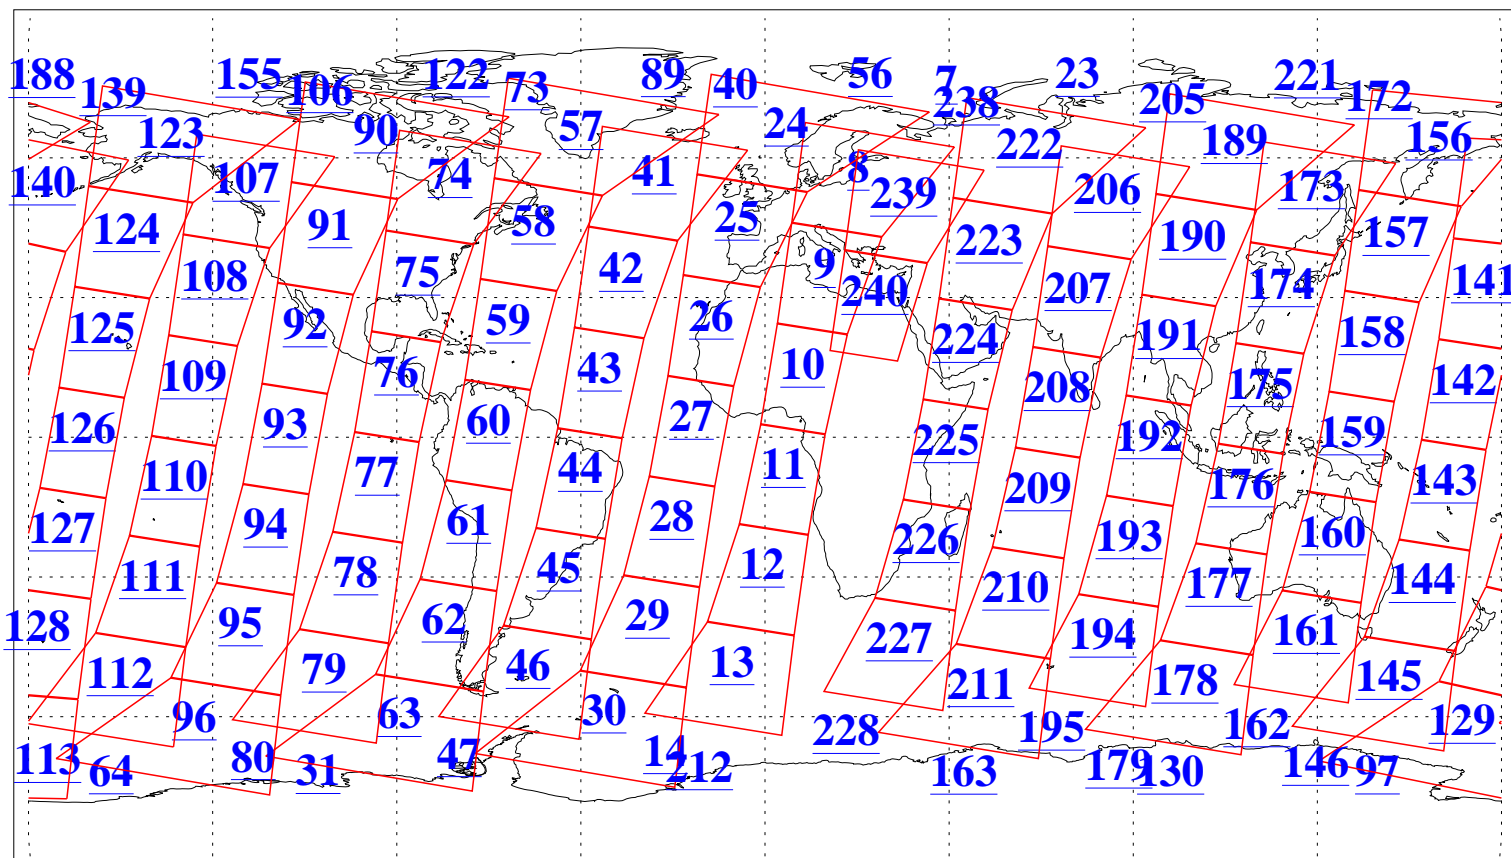

L1B Availability
AMSU Granules: 240
HSB Granules: 0
AIRS Granules: 240

11 Jul 2005
DoY 192
Aqua Day 1164
Granules: 1 to 120

Granules: 121 to 240

Legend: AMSU Available, HSB Available, AIRS Available

L1B Availability
AMSU Granules: 240
HSB Granules: 0
AIRS Granules: 240

11 Jul 2005
DoY 192
Aqua Day 1164

Ascending Granules

Descending Granules

Legend: AMSU Available, HSB Available, AIRS Available

L1B Availability
 AMSU Granules: 240
 HSB Granules: 0
 AIRS Granules: 240

11 Jul 2005
 DoY 192
 Aqua Day 1164

Northern Hemisphere Granules

Southern Hemisphere Granules

Legend: AMSU Available, HSB Available, AIRS Available