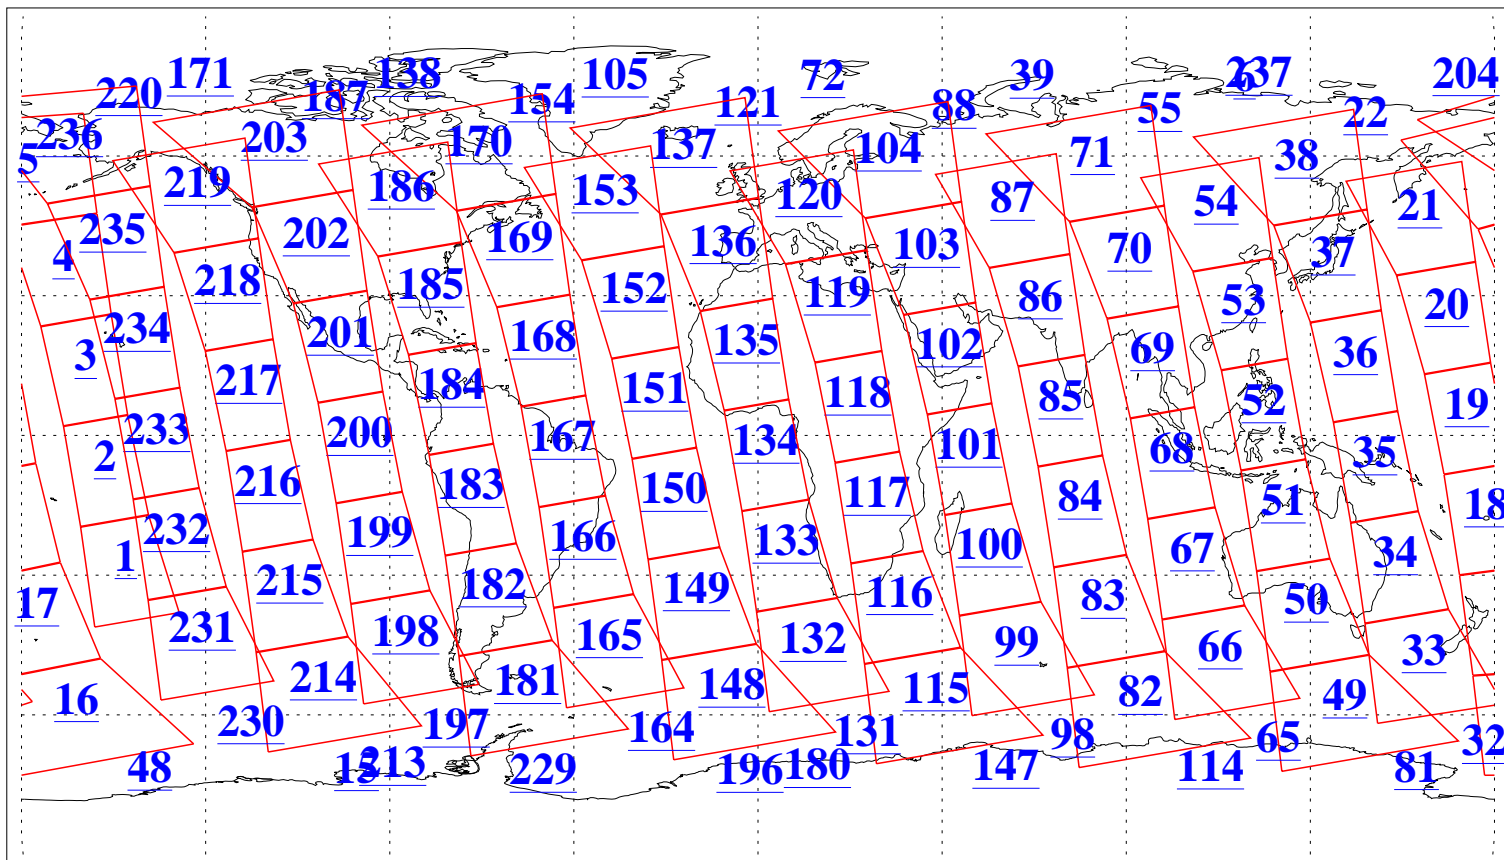

L1B Availability
AMSU Granules: 240
HSB Granules: 0
AIRS Granules: 240

11 Jul 2005
DoY 192
Aqua Day 1164
Granules: 1 to 120

Granules: 121 to 240

Legend: AMSU Available, HSB Available, AIRS Available

L1B Availability
AMSU Granules: 240
HSB Granules: 0
AIRS Granules: 240

11 Jul 2005
DoY 192
Aqua Day 1164

Ascending Granules

Descending Granules

Legend: AMSU Available, HSB Available, AIRS Available

L1B Availability
 AMSU Granules: 240
 HSB Granules: 0
 AIRS Granules: 240

11 Jul 2005
 DoY 192
 Aqua Day 1164

Northern Hemisphere Granules

Southern Hemisphere Granules

Legend: AMSU Available, HSB Available, AIRS Available