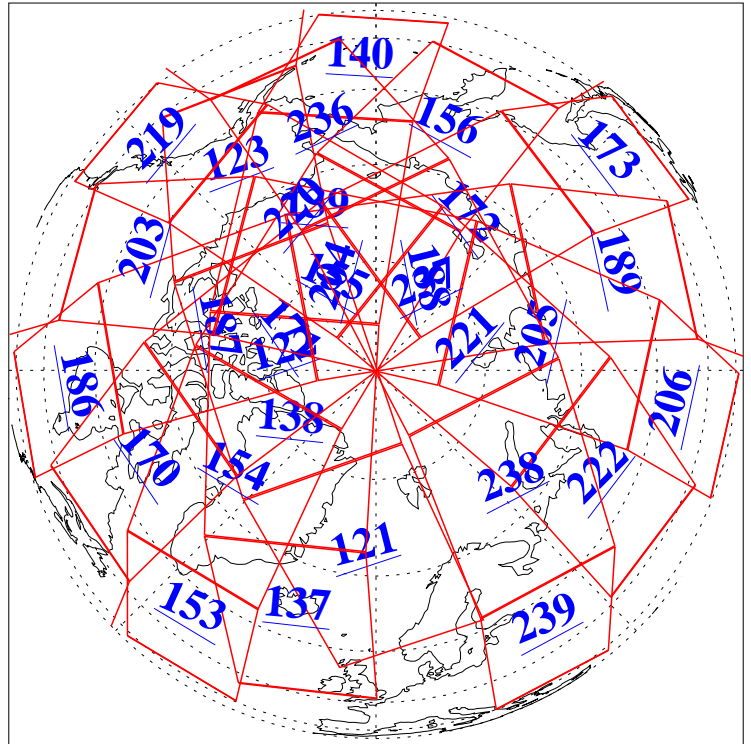

L1B Availability
AMSU Granules: 240
HSB Granules: 0
AIRS Granules: 240

11 Jul 2005
DoY 192
Aqua Day 1164
Granules: 1 to 120

Granules: 121 to 240

Legend: AMSU Available, HSB Available, AIRS Available

L1B Availability
AMSU Granules: 240
HSB Granules: 0
AIRS Granules: 240

11 Jul 2005
DoY 192
Aqua Day 1164

Ascending Granules

Descending Granules

Legend: AMSU Available, HSB Available, AIRS Available

L1B Availability
 AMSU Granules: 240
 HSB Granules: 0
 AIRS Granules: 240

11 Jul 2005
 DoY 192
 Aqua Day 1164

Northern Hemisphere Granules

Southern Hemisphere Granules

Legend: AMSU Available, HSB Available, AIRS Available