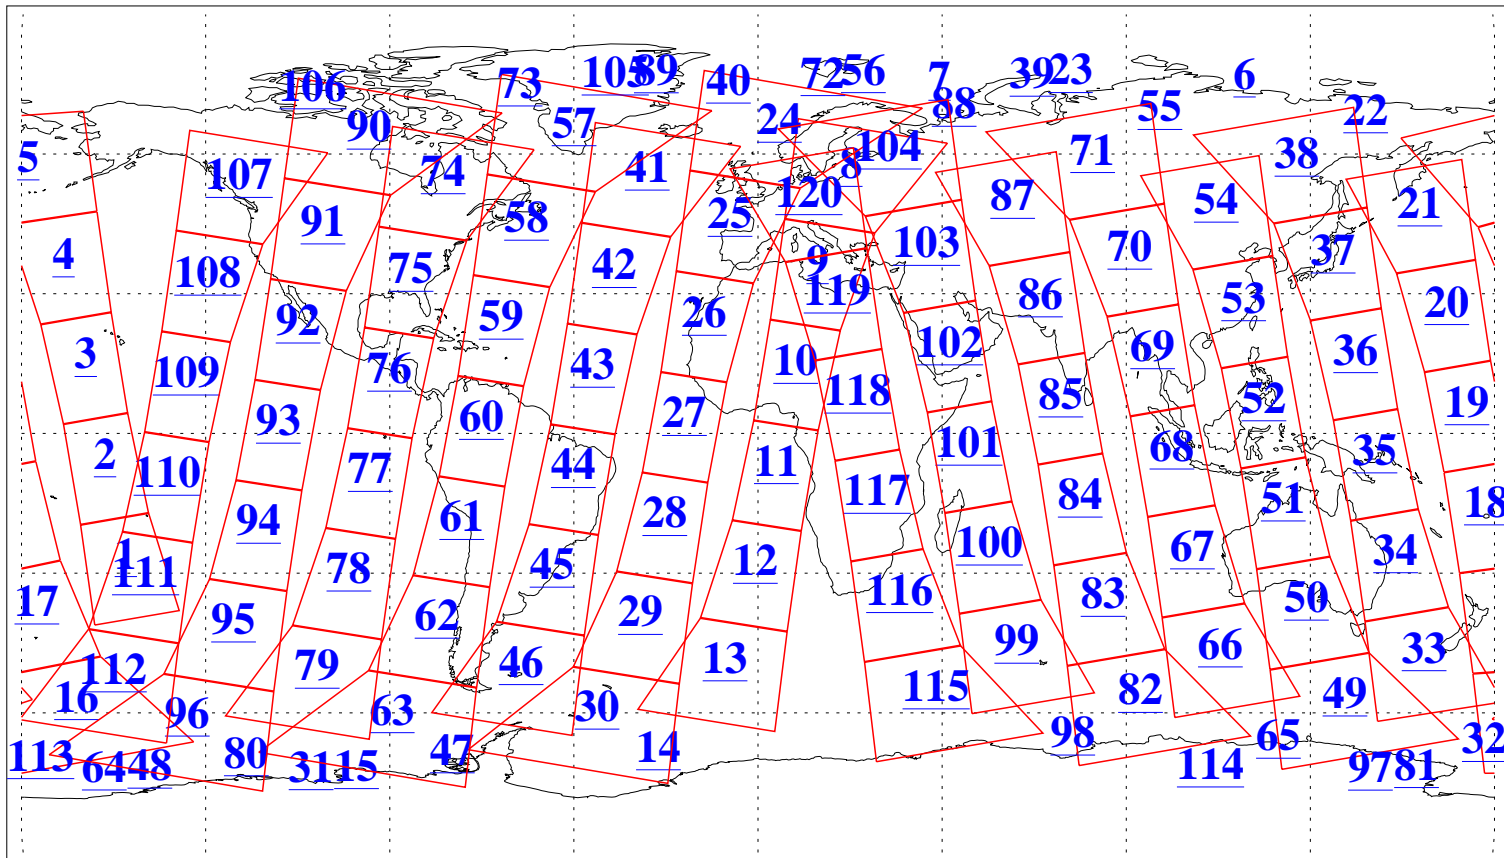

L1B Availability
AMSU Granules: 240
HSB Granules: 0
AIRS Granules: 240

11 Jul 2005
DoY 192
Aqua Day 1164
Granules: 1 to 120

Granules: 121 to 240

Legend: AMSU Available, HSB Available, AIRS Available

L1B Availability
AMSU Granules: 240
HSB Granules: 0
AIRS Granules: 240

11 Jul 2005
DoY 192
Aqua Day 1164

Ascending Granules

Descending Granules

Legend: AMSU Available, HSB Available, AIRS Available

L1B Availability
 AMSU Granules: 240
 HSB Granules: 0
 AIRS Granules: 240

11 Jul 2005
 DoY 192
 Aqua Day 1164

Northern Hemisphere Granules

Southern Hemisphere Granules

Legend: AMSU Available, HSB Available, AIRS Available