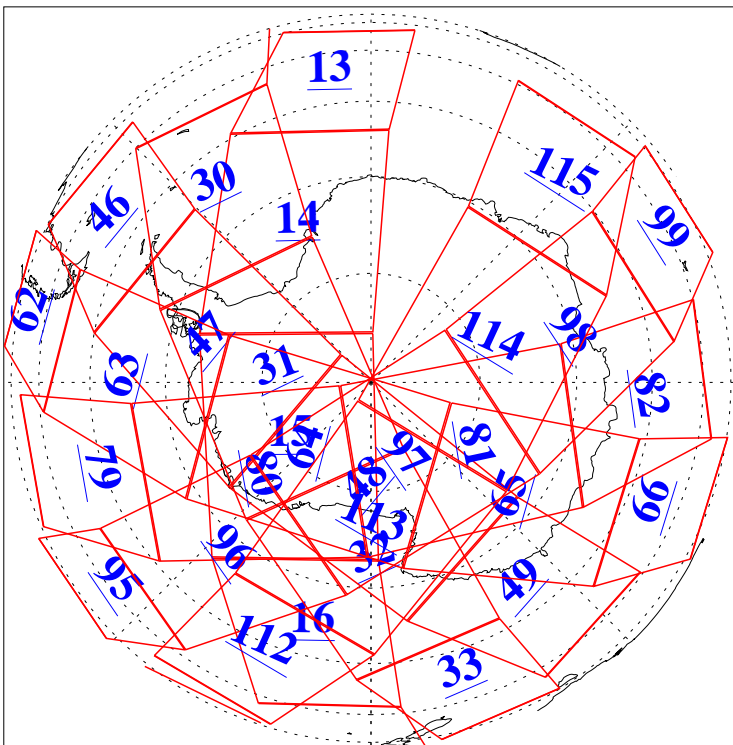

L1B Availability
AMSU Granules: 240
HSB Granules: 0
AIRS Granules: 240

11 Jul 2005
DoY 192
Aqua Day 1164
Granules: 1 to 120

Granules: 121 to 240

Legend: AMSU Available, HSB Available, AIRS Available

L1B Availability
AMSU Granules: 240
HSB Granules: 0
AIRS Granules: 240

11 Jul 2005
DoY 192
Aqua Day 1164

Ascending Granules

Descending Granules

Legend: AMSU Available, HSB Available, AIRS Available

L1B Availability
 AMSU Granules: 240
 HSB Granules: 0
 AIRS Granules: 240

11 Jul 2005
 DoY 192
 Aqua Day 1164

Northern Hemisphere Granules

Southern Hemisphere Granules

Legend: AMSU Available, HSB Available, AIRS Available