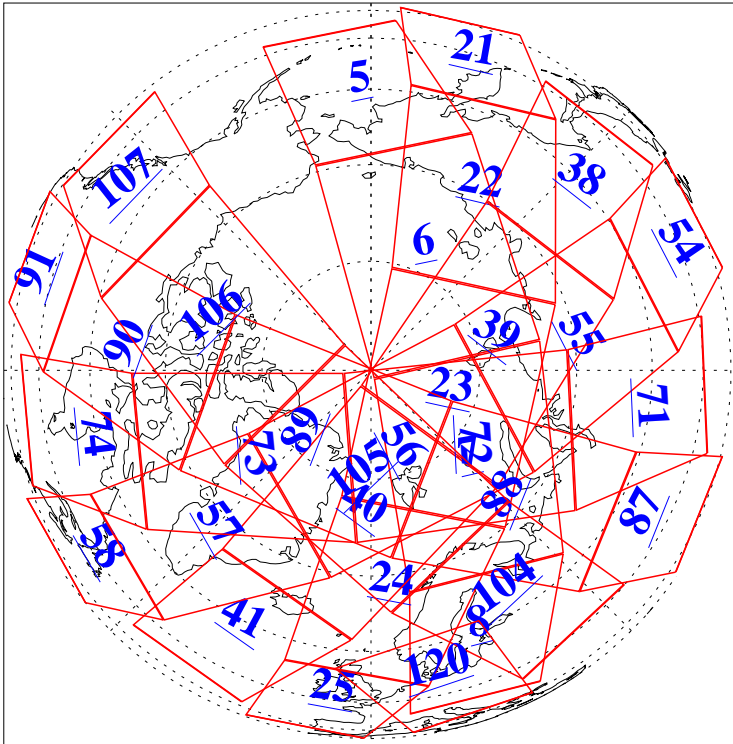

L1B Availability
AMSU Granules: 240
HSB Granules: 0
AIRS Granules: 240

11 Jul 2005
DoY 192
Aqua Day 1164
Granules: 1 to 120

Granules: 121 to 240

Legend: AMSU Available, HSB Available, AIRS Available

L1B Availability
AMSU Granules: 240
HSB Granules: 0
AIRS Granules: 240

11 Jul 2005
DoY 192
Aqua Day 1164

Ascending Granules

Descending Granules

Legend: AMSU Available, HSB Available, AIRS Available

L1B Availability
 AMSU Granules: 240
 HSB Granules: 0
 AIRS Granules: 240

11 Jul 2005
 DoY 192
 Aqua Day 1164

Northern Hemisphere Granules

Southern Hemisphere Granules

Legend: AMSU Available, HSB Available, AIRS Available