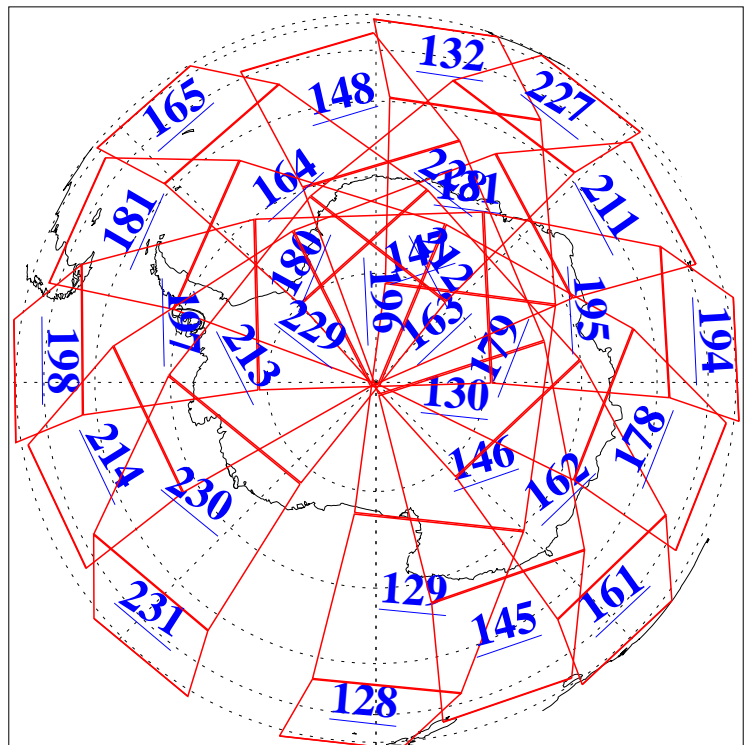

Legend: AMSU Available, HSB Available, AIRS Available