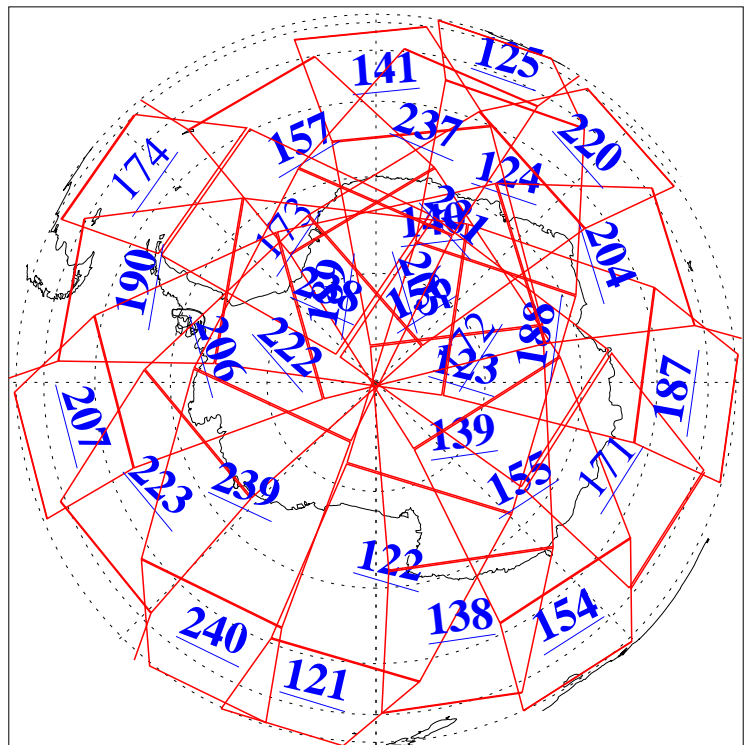

L1B Availability
AMSU Granules: 240
HSB Granules: 0
AIRS Granules: 227

10 Jul 2005
DoY 191
Aqua Day 1163
Granules: 1 to 120

Granules: 121 to 240

Legend: AMSU Available, HSB Available, AIRS Available

L1B Availability
AMSU Granules: 240
HSB Granules: 0
AIRS Granules: 227

10 Jul 2005
DoY 191
Aqua Day 1163
Ascending Granules

Descending Granules

Legend: AMSU Available, HSB Available, AIRS Available

L1B Availability
 AMSU Granules: 240
 HSB Granules: 0
 AIRS Granules: 227

10 Jul 2005
 DoY 191
 Aqua Day 1163

Northern Hemisphere Granules

Southern Hemisphere Granules

Legend: AMSU Available, HSB Available, AIRS Available