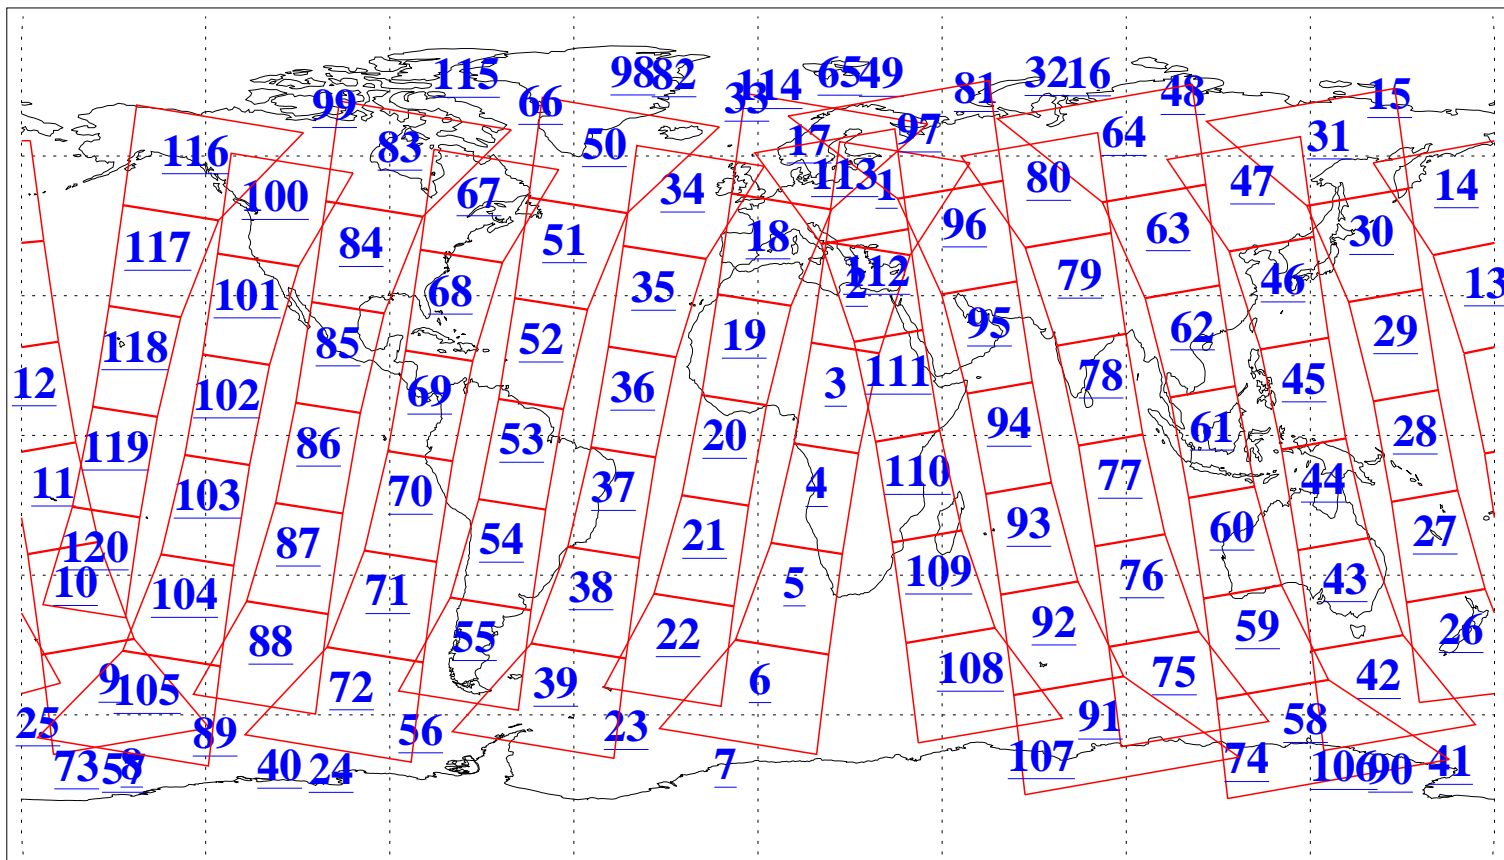

L1B Availability
AMSU Granules: 240
HSB Granules: 0
AIRS Granules: 227

10 Jul 2005
DoY 191
Aqua Day 1163
Granules: 1 to 120

Granules: 121 to 240

Legend: AMSU Available, HSB Available, AIRS Available

L1B Availability
AMSU Granules: 240
HSB Granules: 0
AIRS Granules: 227

10 Jul 2005
DoY 191
Aqua Day 1163
Ascending Granules

Descending Granules

Legend: AMSU Available, HSB Available, AIRS Available

L1B Availability
 AMSU Granules: 240
 HSB Granules: 0
 AIRS Granules: 227

10 Jul 2005
 DoY 191
 Aqua Day 1163

Northern Hemisphere Granules

Southern Hemisphere Granules

Legend: AMSU Available, HSB Available, AIRS Available