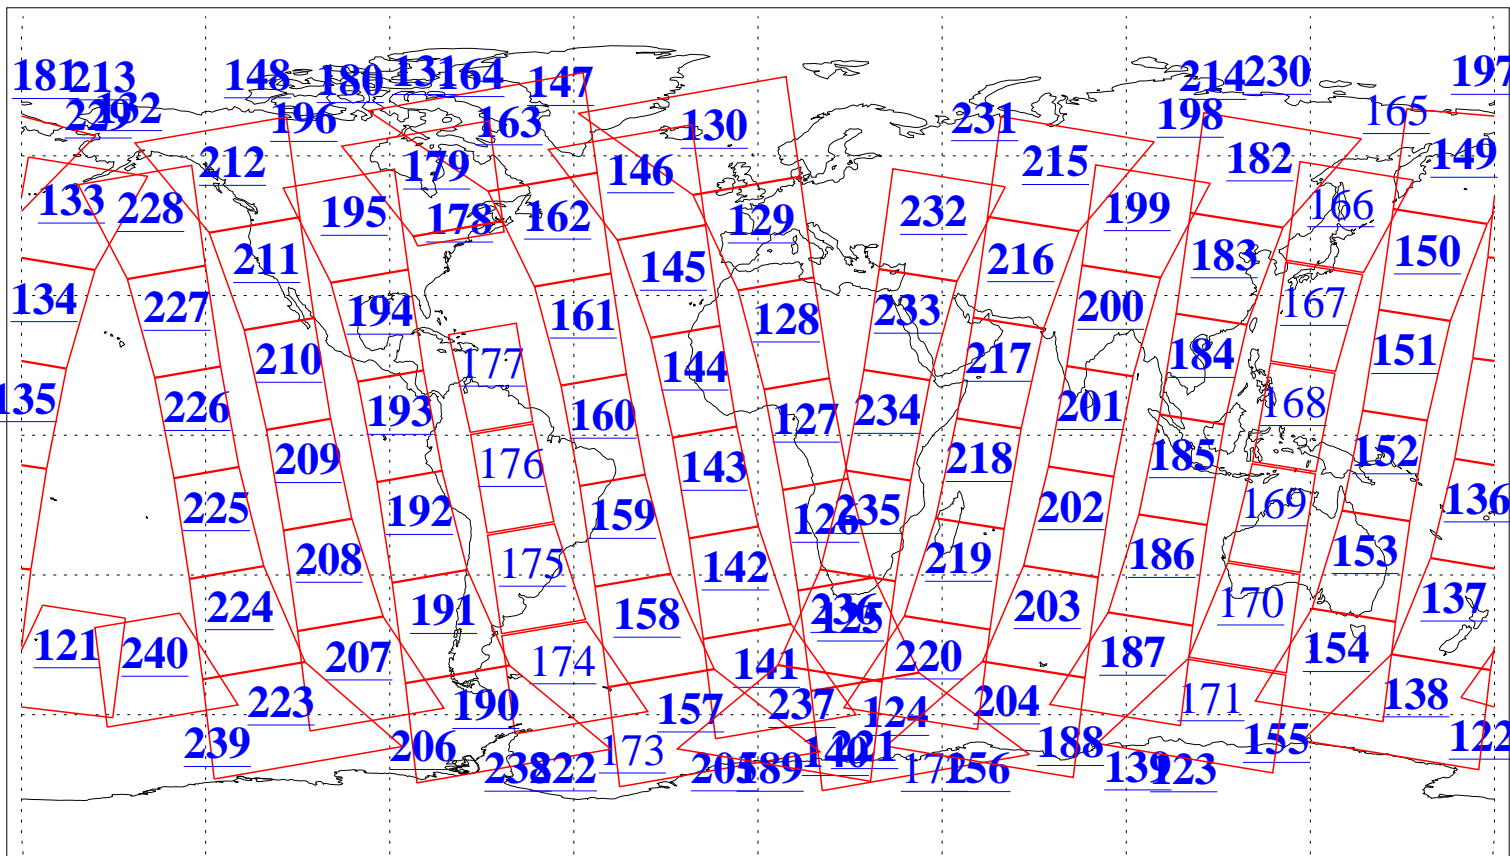

L1B Availability
AMSU Granules: 240
HSB Granules: 0
AIRS Granules: 227

10 Jul 2005
DoY 191
Aqua Day 1163
Granules: 1 to 120

Granules: 121 to 240

Legend: AMSU Available, HSB Available, AIRS Available

L1B Availability
AMSU Granules: 240
HSB Granules: 0
AIRS Granules: 227

10 Jul 2005
DoY 191
Aqua Day 1163
Ascending Granules

Descending Granules

Legend: AMSU Available, HSB Available, AIRS Available

L1B Availability
 AMSU Granules: 240
 HSB Granules: 0
 AIRS Granules: 227

10 Jul 2005
 DoY 191
 Aqua Day 1163