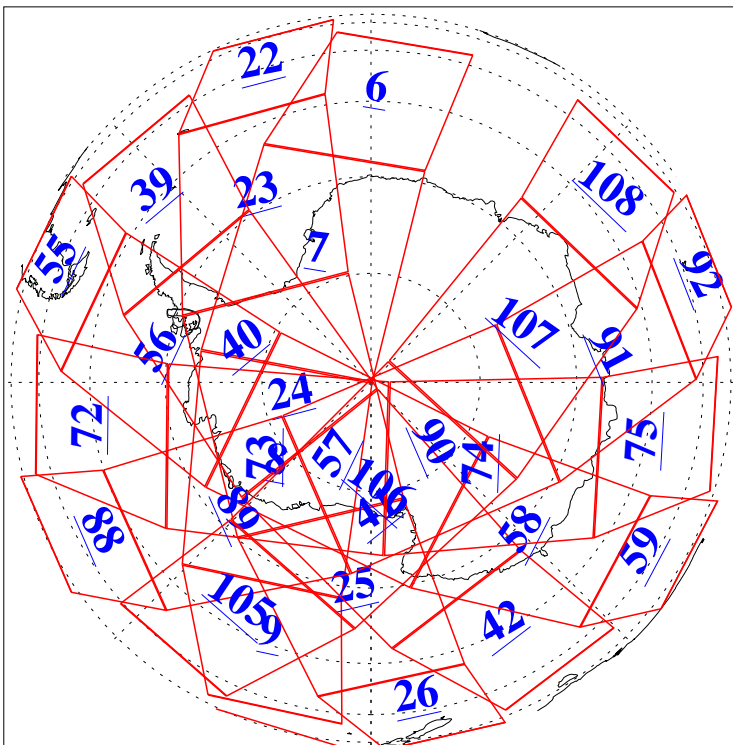

L1B Availability
AMSU Granules: 240
HSB Granules: 0
AIRS Granules: 227

10 Jul 2005
DoY 191
Aqua Day 1163
Granules: 1 to 120

Granules: 121 to 240

Legend: AMSU Available, HSB Available, AIRS Available

L1B Availability
AMSU Granules: 240
HSB Granules: 0
AIRS Granules: 227

10 Jul 2005
DoY 191
Aqua Day 1163
Ascending Granules

Descending Granules

Legend: AMSU Available, HSB Available, AIRS Available

L1B Availability
 AMSU Granules: 240
 HSB Granules: 0
 AIRS Granules: 227

10 Jul 2005
 DoY 191
 Aqua Day 1163

Northern Hemisphere Granules

Southern Hemisphere Granules

Legend: AMSU Available, HSB Available, AIRS Available