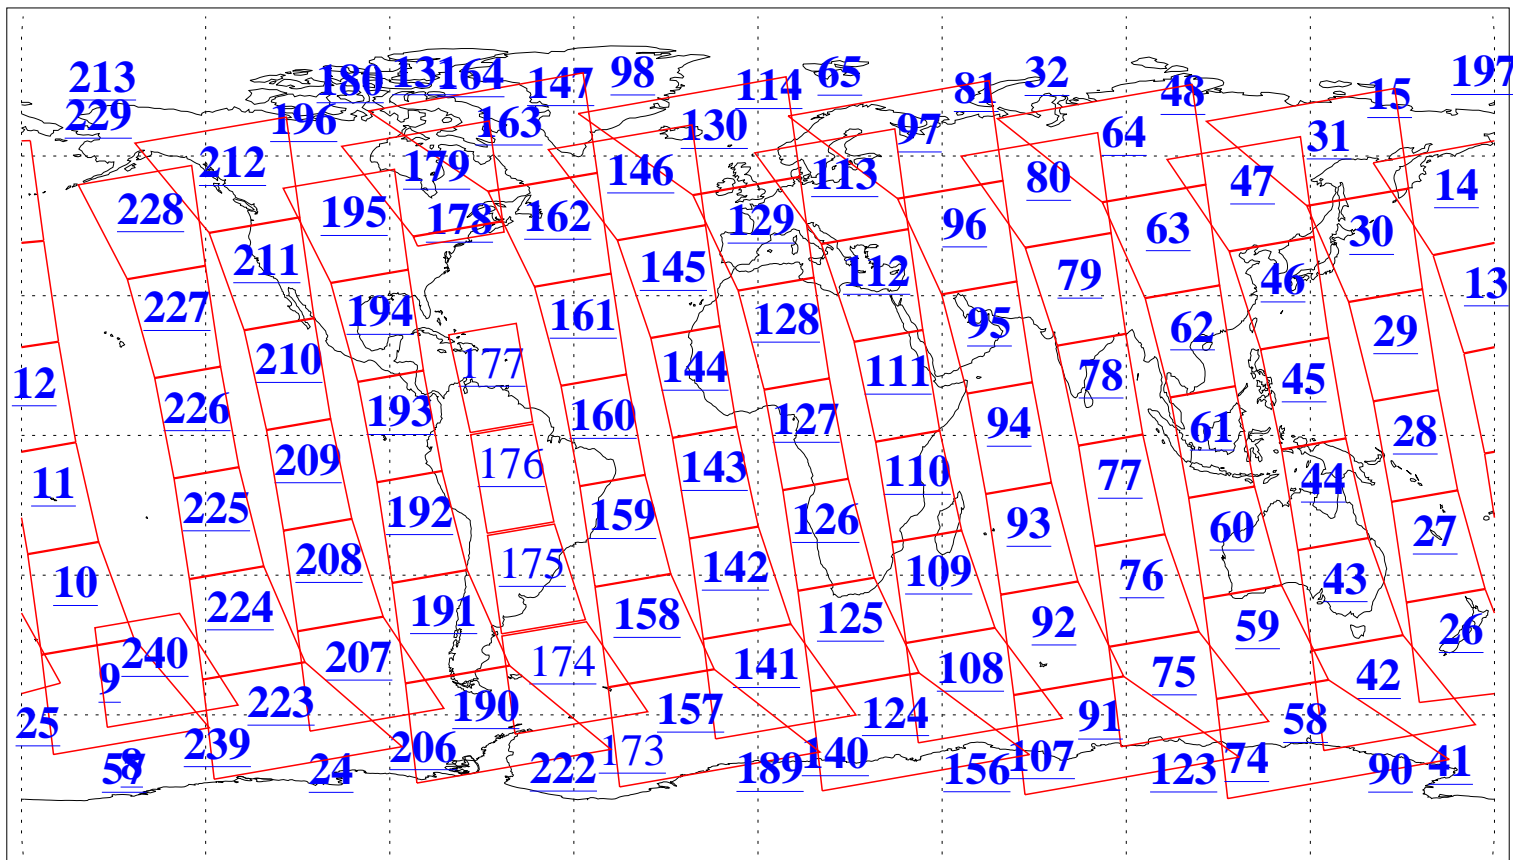

L1B Availability
AMSU Granules: 240
HSB Granules: 0
AIRS Granules: 227

10 Jul 2005
DoY 191
Aqua Day 1163
Granules: 1 to 120

Granules: 121 to 240

Legend: AMSU Available, HSB Available, AIRS Available

L1B Availability
AMSU Granules: 240
HSB Granules: 0
AIRS Granules: 227

10 Jul 2005
DoY 191
Aqua Day 1163
Ascending Granules

Descending Granules

Legend: AMSU Available, HSB Available, AIRS Available

L1B Availability
 AMSU Granules: 240
 HSB Granules: 0
 AIRS Granules: 227

10 Jul 2005
 DoY 191
 Aqua Day 1163

Northern Hemisphere Granules

Southern Hemisphere Granules

Legend: AMSU Available, HSB Available, AIRS Available