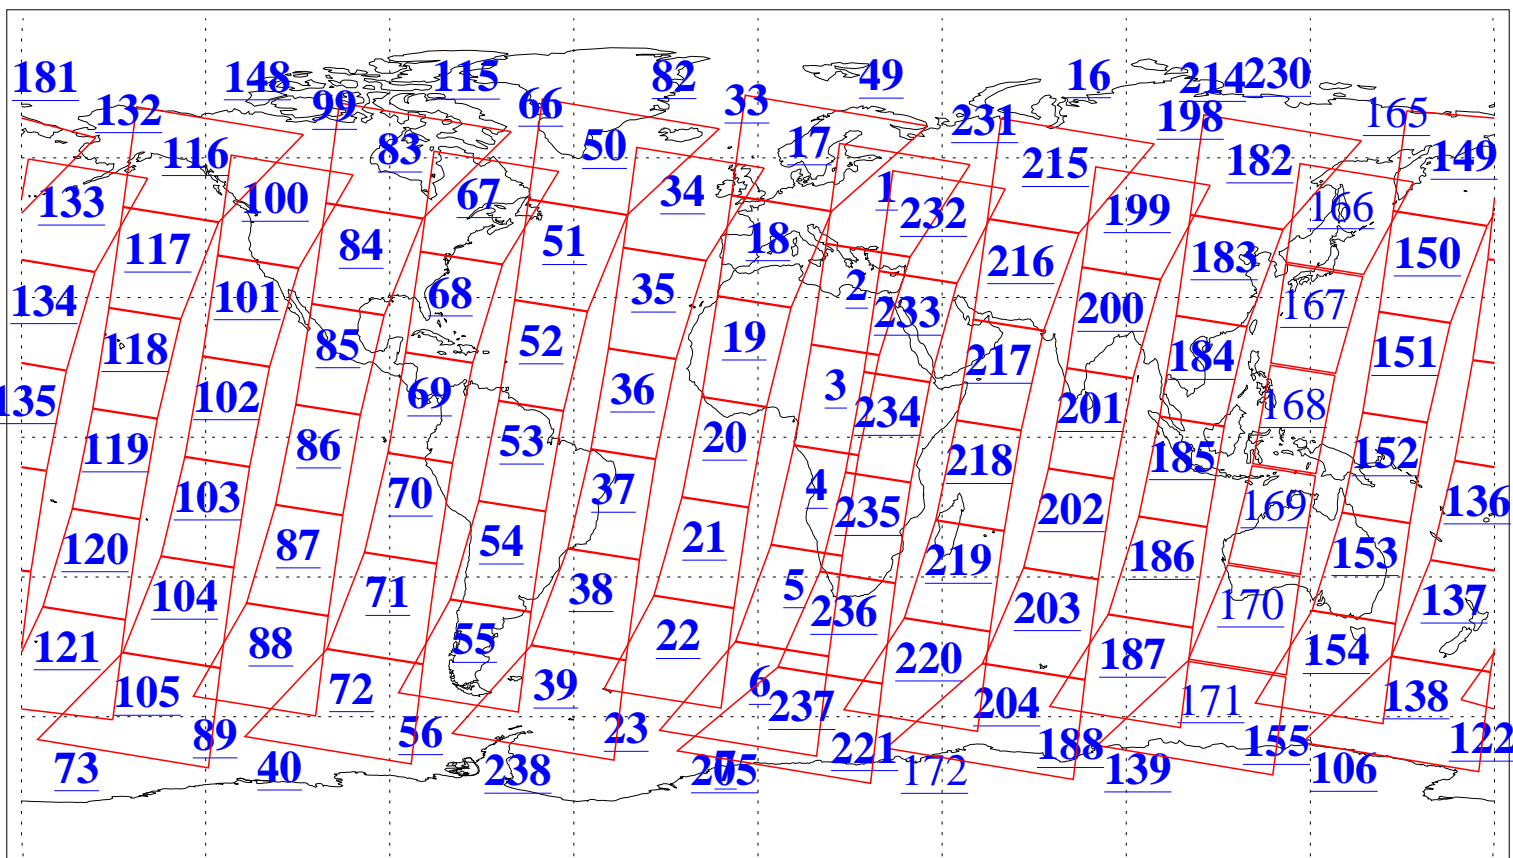

L1B Availability
AMSU Granules: 240
HSB Granules: 0
AIRS Granules: 227

10 Jul 2005
DoY 191
Aqua Day 1163
Granules: 1 to 120

Granules: 121 to 240

Legend: AMSU Available, HSB Available, AIRS Available

L1B Availability
AMSU Granules: 240
HSB Granules: 0
AIRS Granules: 227

10 Jul 2005
DoY 191
Aqua Day 1163
Ascending Granules

Descending Granules

Legend: AMSU Available, HSB Available, AIRS Available

L1B Availability
 AMSU Granules: 240
 HSB Granules: 0
 AIRS Granules: 227

10 Jul 2005
 DoY 191
 Aqua Day 1163

Northern Hemisphere Granules

Southern Hemisphere Granules

Legend: AMSU Available, HSB Available, AIRS Available