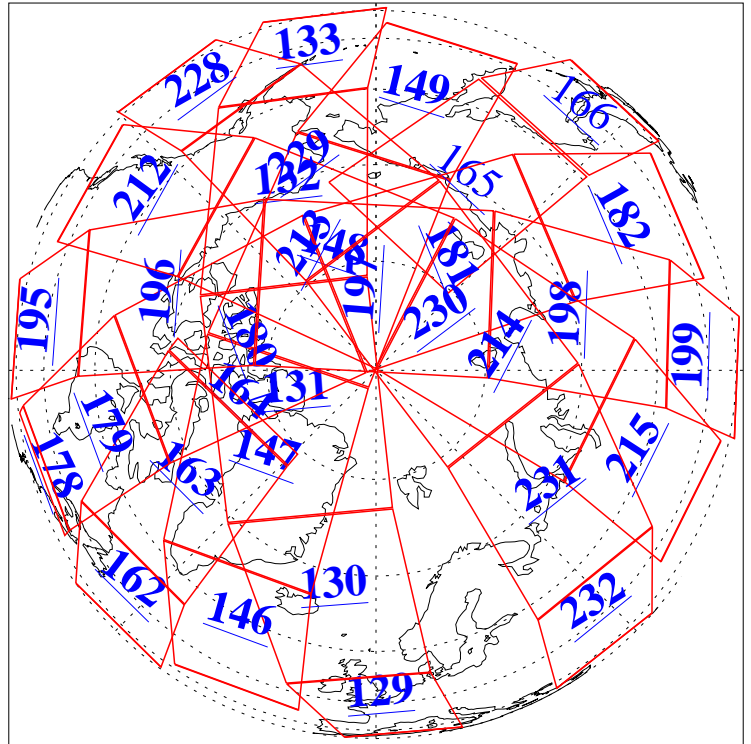

L1B Availability
AMSU Granules: 240
HSB Granules: 0
AIRS Granules: 227

10 Jul 2005
DoY 191
Aqua Day 1163
Granules: 1 to 120

Granules: 121 to 240

Legend: AMSU Available, HSB Available, AIRS Available

L1B Availability
AMSU Granules: 240
HSB Granules: 0
AIRS Granules: 227

10 Jul 2005
DoY 191
Aqua Day 1163
Ascending Granules

Descending Granules

Legend: AMSU Available, HSB Available, AIRS Available

L1B Availability
 AMSU Granules: 240
 HSB Granules: 0
 AIRS Granules: 227

10 Jul 2005
 DoY 191
 Aqua Day 1163

Northern Hemisphere Granules

Southern Hemisphere Granules

Legend: AMSU Available, HSB Available, AIRS Available