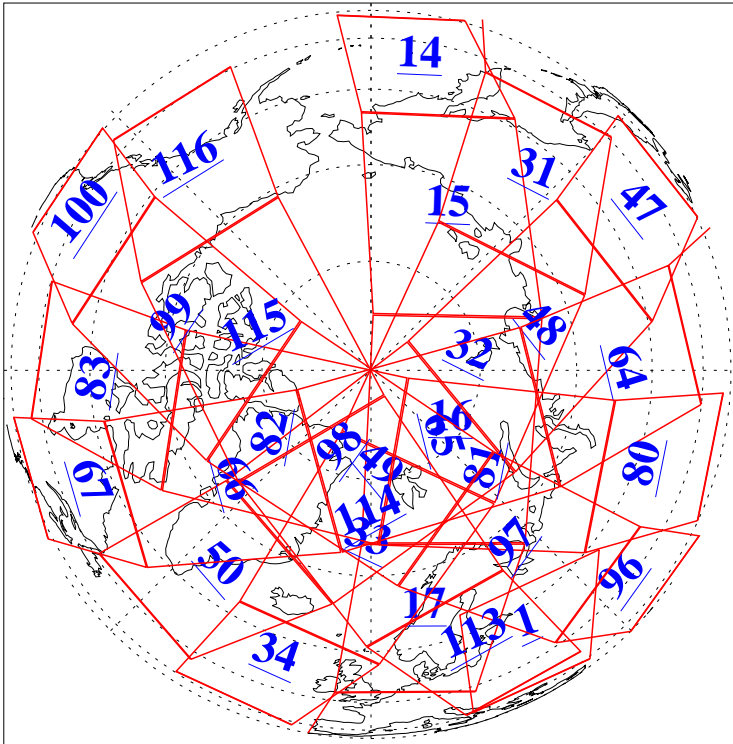

L1B Availability
AMSU Granules: 240
HSB Granules: 0
AIRS Granules: 227

10 Jul 2005
DoY 191
Aqua Day 1163
Granules: 1 to 120

Granules: 121 to 240

Legend: AMSU Available, HSB Available, AIRS Available

L1B Availability
AMSU Granules: 240
HSB Granules: 0
AIRS Granules: 227

10 Jul 2005
DoY 191
Aqua Day 1163
Ascending Granules

Descending Granules

Legend: AMSU Available, HSB Available, AIRS Available

L1B Availability
 AMSU Granules: 240
 HSB Granules: 0
 AIRS Granules: 227

10 Jul 2005
 DoY 191
 Aqua Day 1163

Northern Hemisphere Granules

Southern Hemisphere Granules

Legend: AMSU Available, HSB Available, AIRS Available