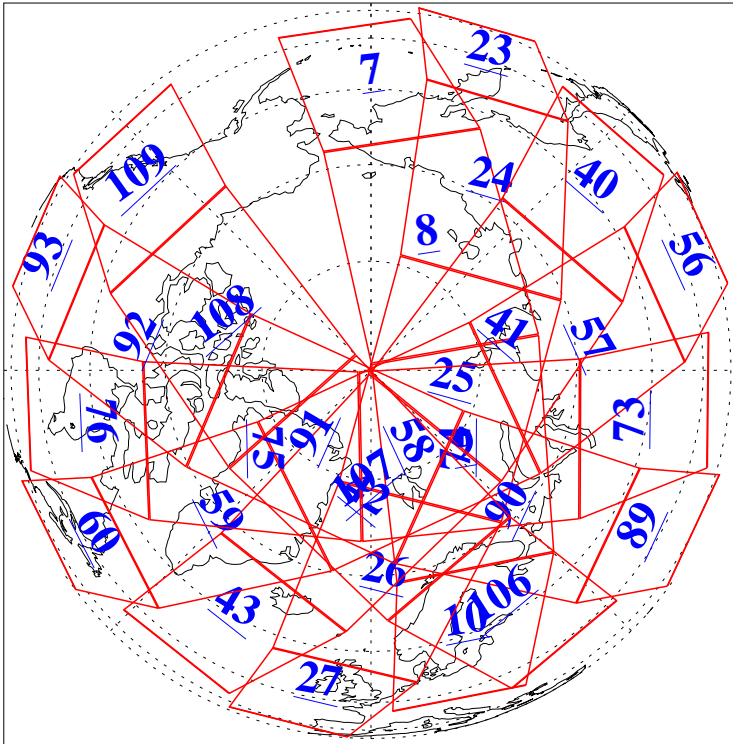

L1B Availability
AMSU Granules: 240
HSB Granules: 0
AIRS Granules: 240

9 Jul 2005
DoY 190
Aqua Day 1162
Granules: 1 to 120

Granules: 121 to 240

Legend: AMSU Available, HSB Available, AIRS Available

L1B Availability
AMSU Granules: 240
HSB Granules: 0
AIRS Granules: 240

9 Jul 2005
DoY 190
Aqua Day 1162
Ascending Granules

Descending Granules

Legend: AMSU Available, HSB Available, AIRS Available

L1B Availability
 AMSU Granules: 240
 HSB Granules: 0
 AIRS Granules: 240

9 Jul 2005
 DoY 190
 Aqua Day 1162

Northern Hemisphere Granules

Southern Hemisphere Granules

Legend: AMSU Available, HSB Available, AIRS Available