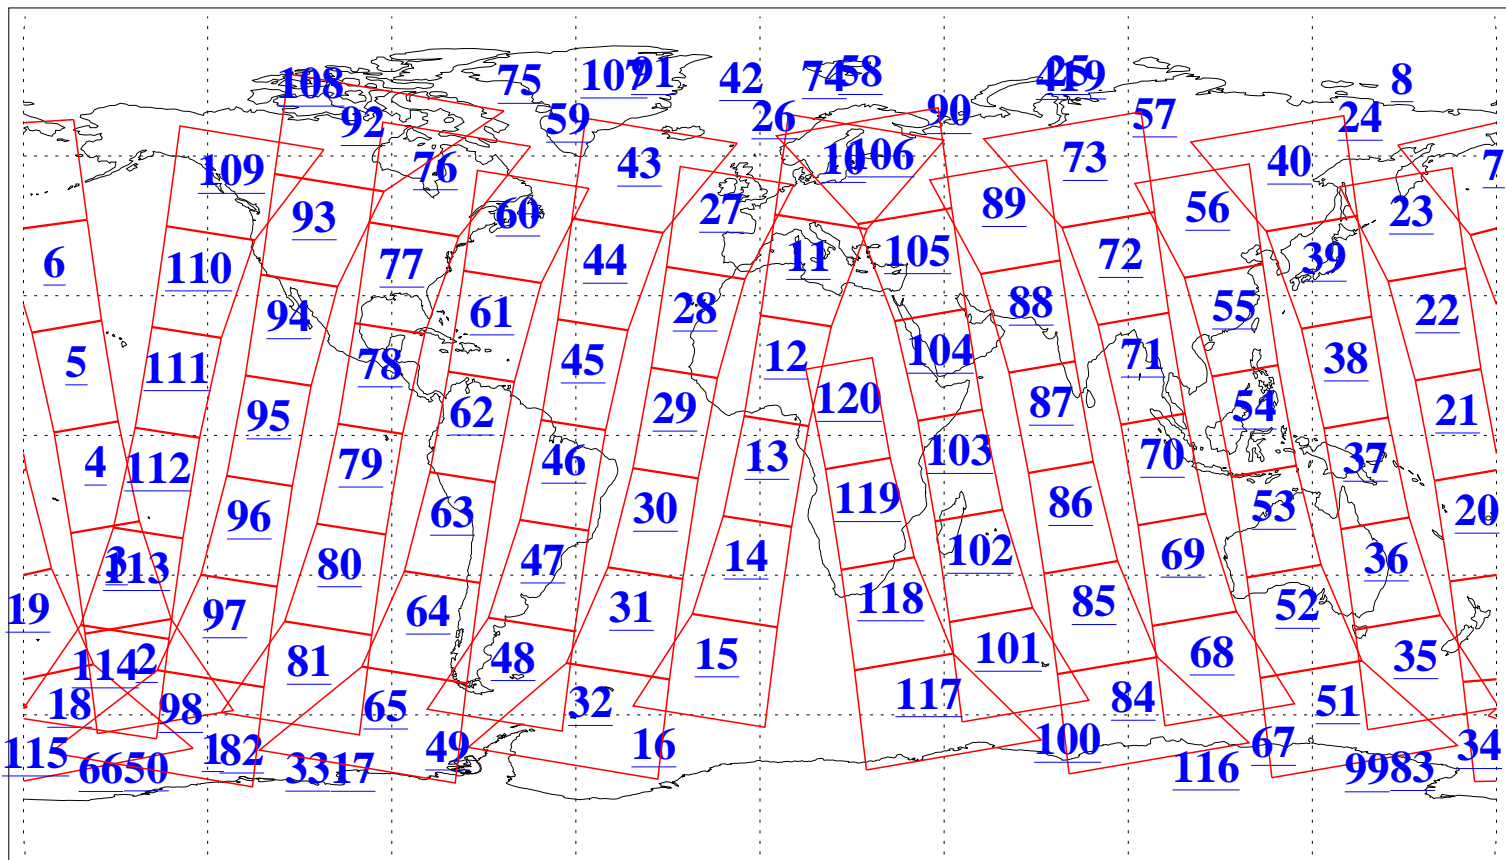

L1B Availability
AMSU Granules: 240
HSB Granules: 0
AIRS Granules: 240

9 Jul 2005
DoY 190
Aqua Day 1162
Granules: 1 to 120

Granules: 121 to 240

Legend: AMSU Available, HSB Available, AIRS Available

L1B Availability
AMSU Granules: 240
HSB Granules: 0
AIRS Granules: 240

9 Jul 2005
DoY 190
Aqua Day 1162
Ascending Granules

Descending Granules

Legend: AMSU Available, HSB Available, AIRS Available

L1B Availability
 AMSU Granules: 240
 HSB Granules: 0
 AIRS Granules: 240

9 Jul 2005
 DoY 190
 Aqua Day 1162

Northern Hemisphere Granules

Southern Hemisphere Granules

Legend: AMSU Available, HSB Available, AIRS Available