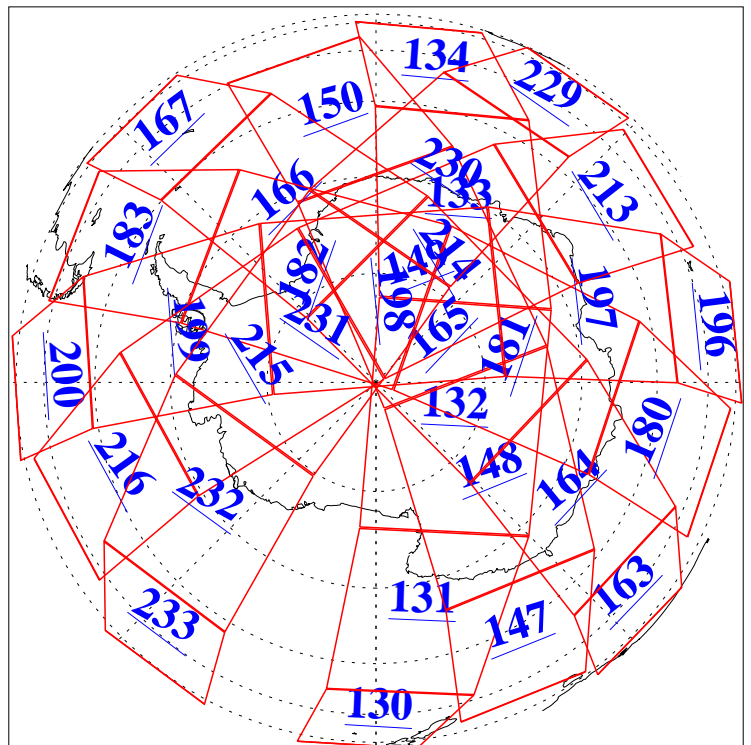

L1B Availability
AMSU Granules: 240
HSB Granules: 0
AIRS Granules: 240

9 Jul 2005
DoY 190
Aqua Day 1162
Granules: 1 to 120

Granules: 121 to 240

Legend: AMSU Available, HSB Available, AIRS Available

L1B Availability
AMSU Granules: 240
HSB Granules: 0
AIRS Granules: 240

9 Jul 2005
DoY 190
Aqua Day 1162
Ascending Granules

Descending Granules

Legend: AMSU Available, HSB Available, AIRS Available

L1B Availability
 AMSU Granules: 240
 HSB Granules: 0
 AIRS Granules: 240

9 Jul 2005
 DoY 190
 Aqua Day 1162

Northern Hemisphere Granules

Southern Hemisphere Granules

Legend: AMSU Available, HSB Available, AIRS Available