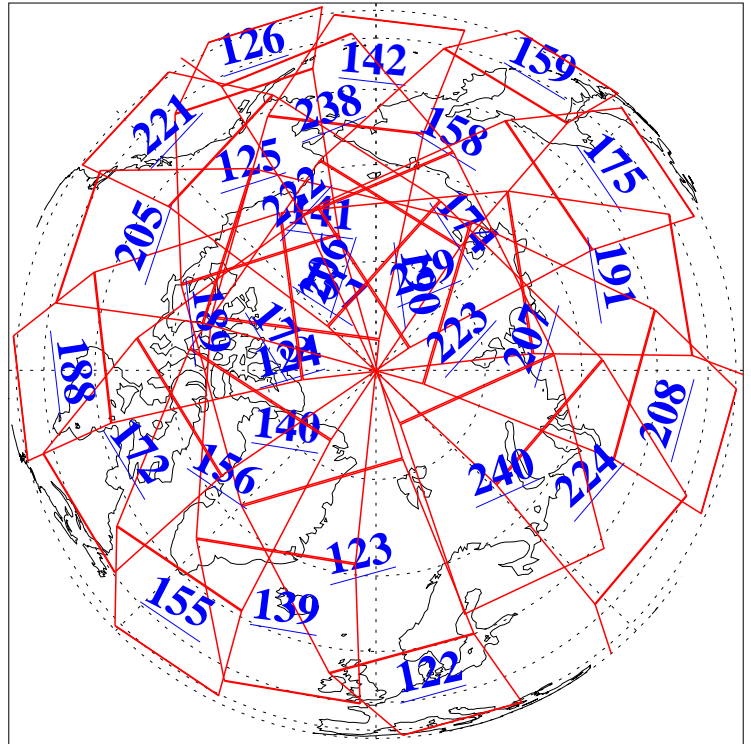

L1B Availability
AMSU Granules: 240
HSB Granules: 0
AIRS Granules: 240

9 Jul 2005
DoY 190
Aqua Day 1162
Granules: 1 to 120

Granules: 121 to 240

Legend: AMSU Available, HSB Available, AIRS Available

L1B Availability
AMSU Granules: 240
HSB Granules: 0
AIRS Granules: 240

9 Jul 2005
DoY 190
Aqua Day 1162
Ascending Granules

Descending Granules

Legend: AMSU Available, HSB Available, AIRS Available

L1B Availability
 AMSU Granules: 240
 HSB Granules: 0
 AIRS Granules: 240

9 Jul 2005
 DoY 190
 Aqua Day 1162

Northern Hemisphere Granules

Southern Hemisphere Granules

Legend: AMSU Available, HSB Available, AIRS Available