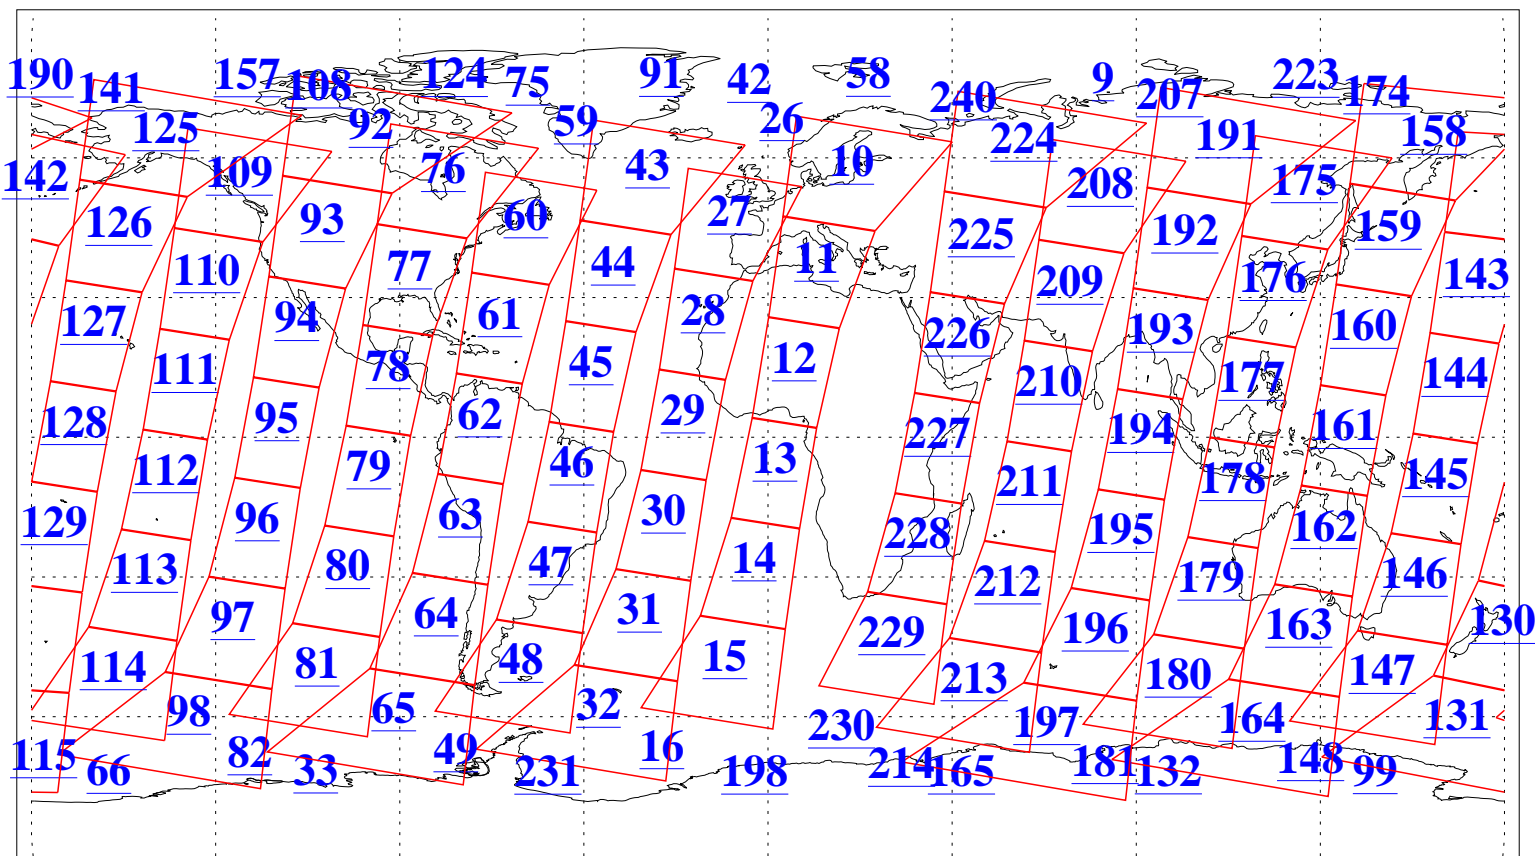

L1B Availability
AMSU Granules: 240
HSB Granules: 0
AIRS Granules: 240

9 Jul 2005
DoY 190
Aqua Day 1162
Granules: 1 to 120

Granules: 121 to 240

Legend: AMSU Available, HSB Available, AIRS Available

L1B Availability
AMSU Granules: 240
HSB Granules: 0
AIRS Granules: 240

9 Jul 2005
DoY 190
Aqua Day 1162
Ascending Granules

Descending Granules

Legend: AMSU Available, HSB Available, AIRS Available

L1B Availability
 AMSU Granules: 240
 HSB Granules: 0
 AIRS Granules: 240

9 Jul 2005
 DoY 190
 Aqua Day 1162

Northern Hemisphere Granules

Southern Hemisphere Granules

Legend: AMSU Available, HSB Available, AIRS Available