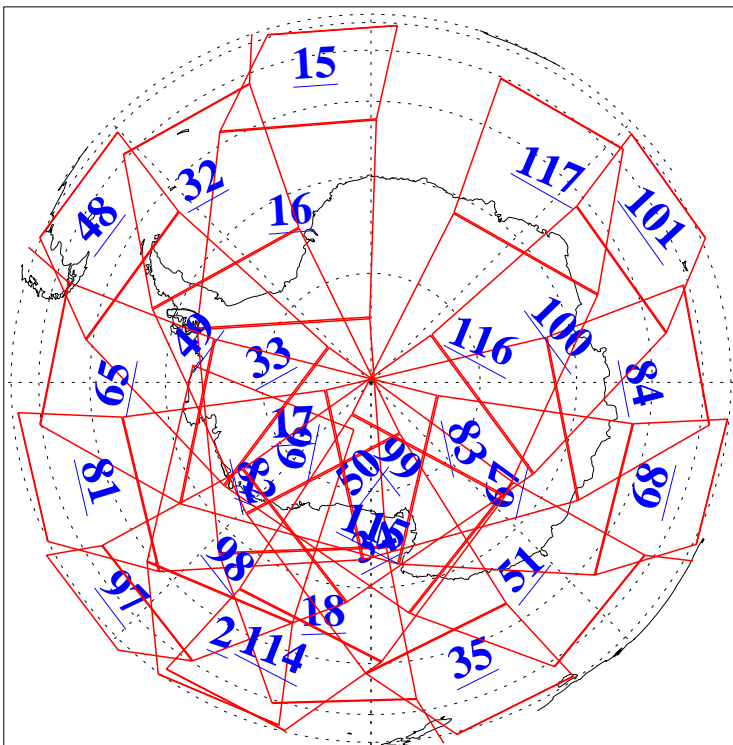

L1B Availability
AMSU Granules: 240
HSB Granules: 0
AIRS Granules: 240

9 Jul 2005
DoY 190
Aqua Day 1162
Granules: 1 to 120

Granules: 121 to 240

Legend: AMSU Available, HSB Available, AIRS Available

L1B Availability
AMSU Granules: 240
HSB Granules: 0
AIRS Granules: 240

9 Jul 2005
DoY 190
Aqua Day 1162
Ascending Granules

Descending Granules

Legend: AMSU Available, HSB Available, AIRS Available

L1B Availability
 AMSU Granules: 240
 HSB Granules: 0
 AIRS Granules: 240

9 Jul 2005
 DoY 190
 Aqua Day 1162

Northern Hemisphere Granules

Southern Hemisphere Granules

Legend: AMSU Available, HSB Available, AIRS Available