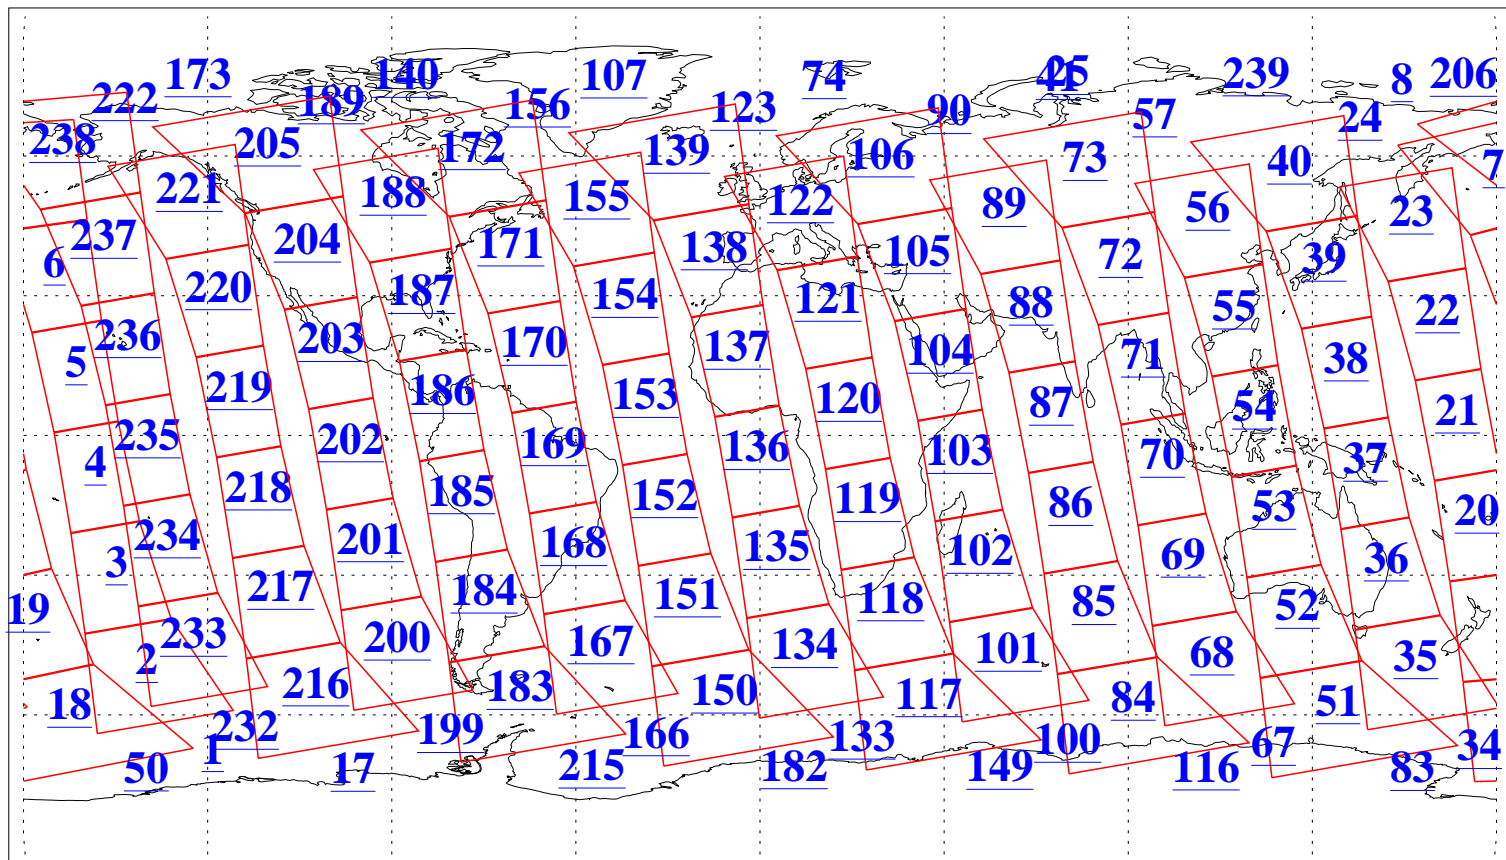

L1B Availability
AMSU Granules: 240
HSB Granules: 0
AIRS Granules: 240

9 Jul 2005
DoY 190
Aqua Day 1162
Granules: 1 to 120

Granules: 121 to 240

Legend: AMSU Available, HSB Available, AIRS Available

L1B Availability
AMSU Granules: 240
HSB Granules: 0
AIRS Granules: 240

9 Jul 2005
DoY 190
Aqua Day 1162
Ascending Granules

Descending Granules

Legend: AMSU Available, HSB Available, AIRS Available

L1B Availability
 AMSU Granules: 240
 HSB Granules: 0
 AIRS Granules: 240

9 Jul 2005
 DoY 190
 Aqua Day 1162

Northern Hemisphere Granules

Southern Hemisphere Granules

Legend: AMSU Available, HSB Available, AIRS Available