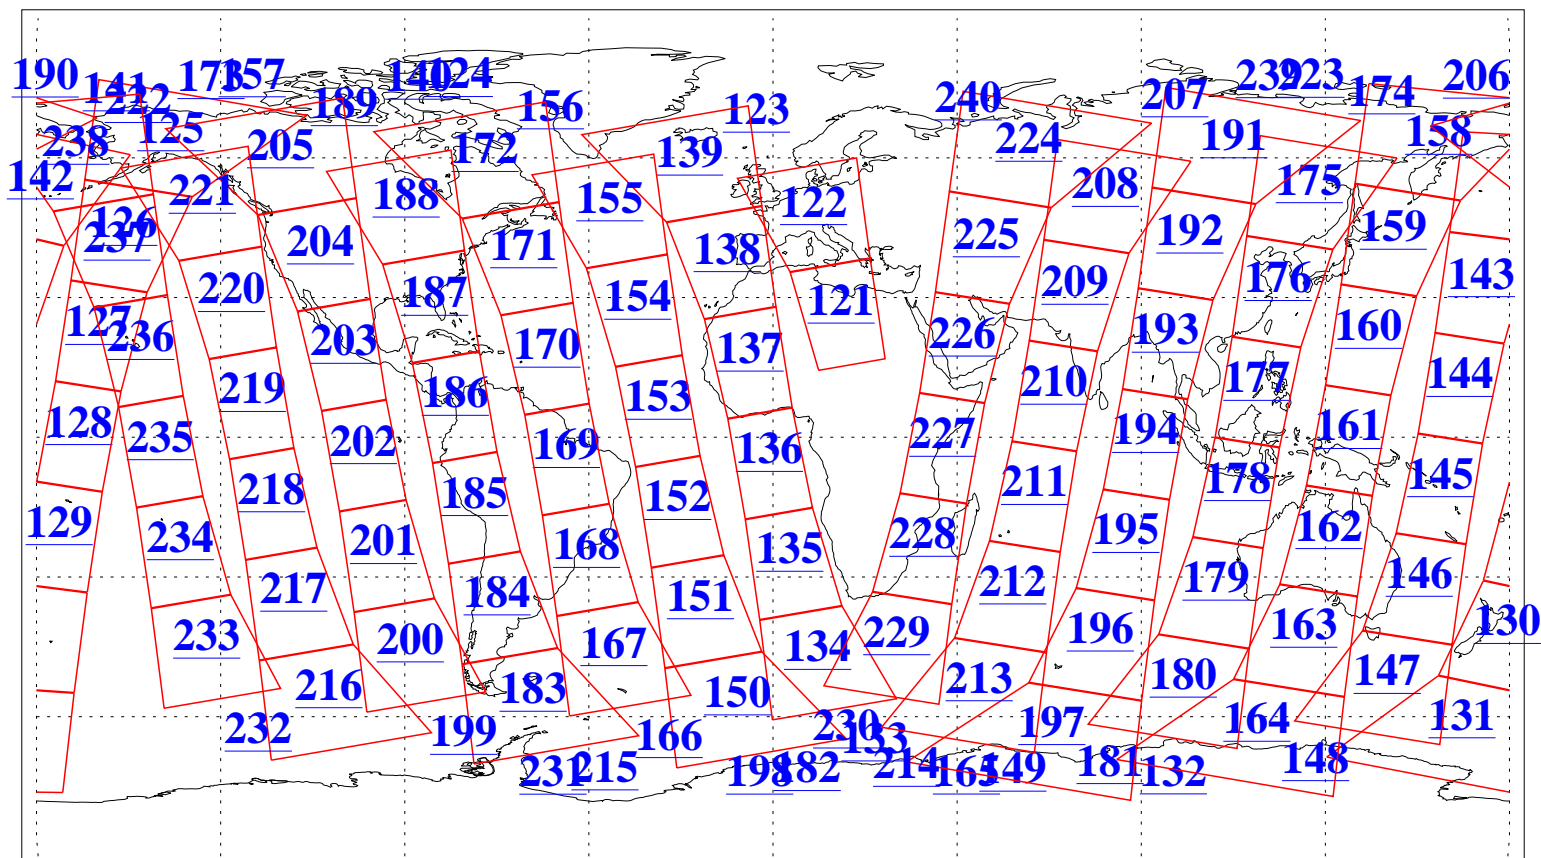

L1B Availability
AMSU Granules: 240
HSB Granules: 0
AIRS Granules: 240

9 Jul 2005
DoY 190
Aqua Day 1162
Granules: 1 to 120

Granules: 121 to 240

Legend: AMSU Available, HSB Available, AIRS Available

L1B Availability
AMSU Granules: 240
HSB Granules: 0
AIRS Granules: 240

9 Jul 2005
DoY 190
Aqua Day 1162
Ascending Granules

Descending Granules

Legend: AMSU Available, HSB Available, AIRS Available

L1B Availability
 AMSU Granules: 240
 HSB Granules: 0
 AIRS Granules: 240

9 Jul 2005
 DoY 190
 Aqua Day 1162

Northern Hemisphere Granules

Southern Hemisphere Granules

Legend: AMSU Available, HSB Available, AIRS Available