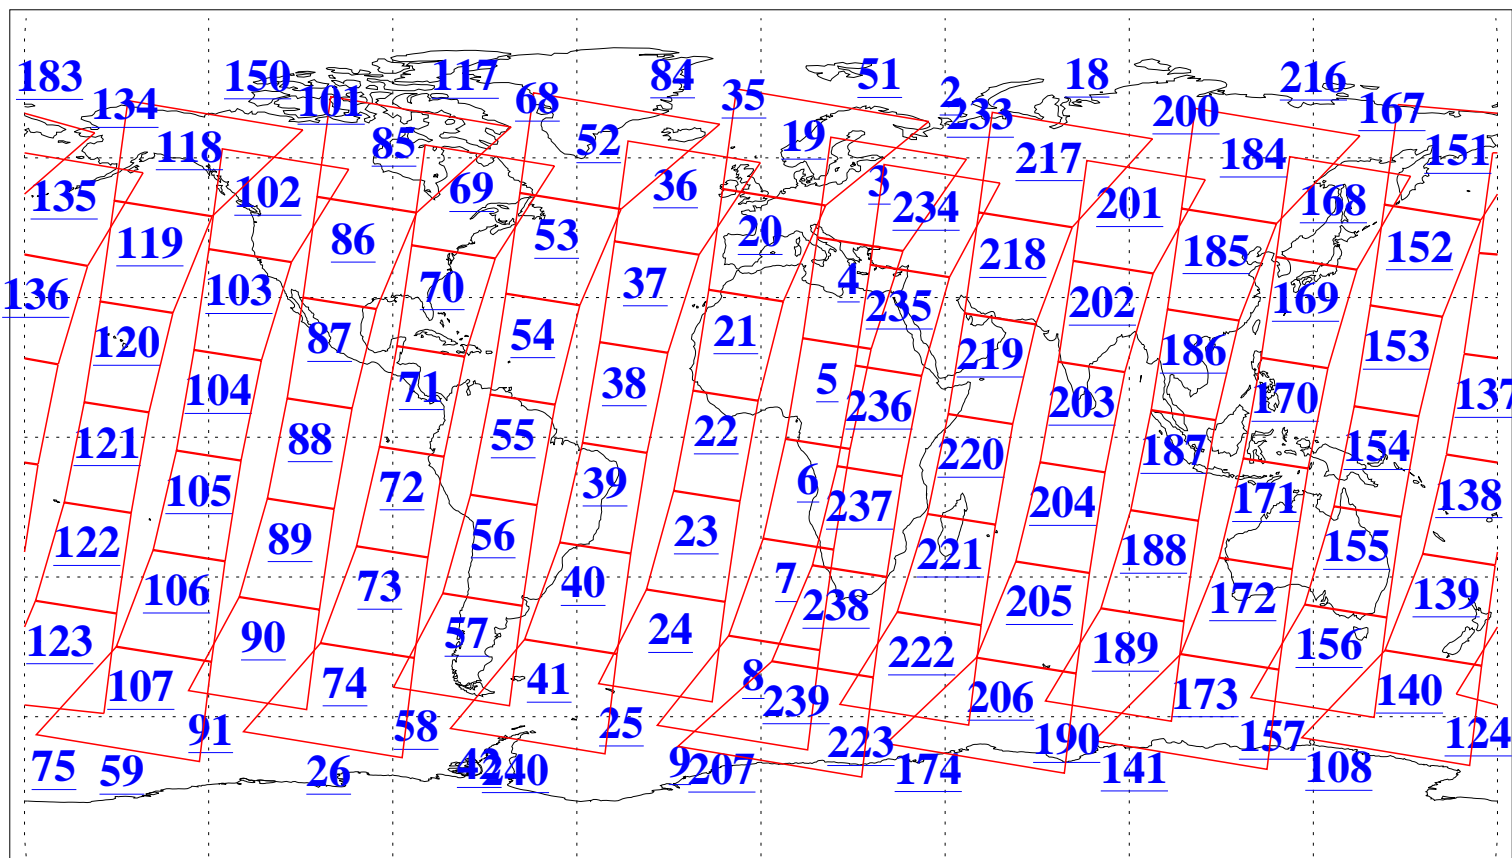

L1B Availability  
AMSU Granules: 240  
HSB Granules: 0  
AIRS Granules: 240

8 Jul 2005  
DoY 189  
Aqua Day 1161  
Granules: 1 to 120

Granules: 121 to 240

Legend: AMSU Available, HSB Available, AIRS Available

L1B Availability  
AMSU Granules: 240  
HSB Granules: 0  
AIRS Granules: 240

8 Jul 2005  
DoY 189  
Aqua Day 1161  
Ascending Granules

Descending Granules

Legend: AMSU Available, HSB Available, AIRS Available

L1B Availability  
 AMSU Granules: 240  
 HSB Granules: 0  
 AIRS Granules: 240

8 Jul 2005  
 DoY 189  
 Aqua Day 1161

Northern Hemisphere Granules

Southern Hemisphere Granules

Legend: AMSU Available, *HSB Available*, **AIRS Available**