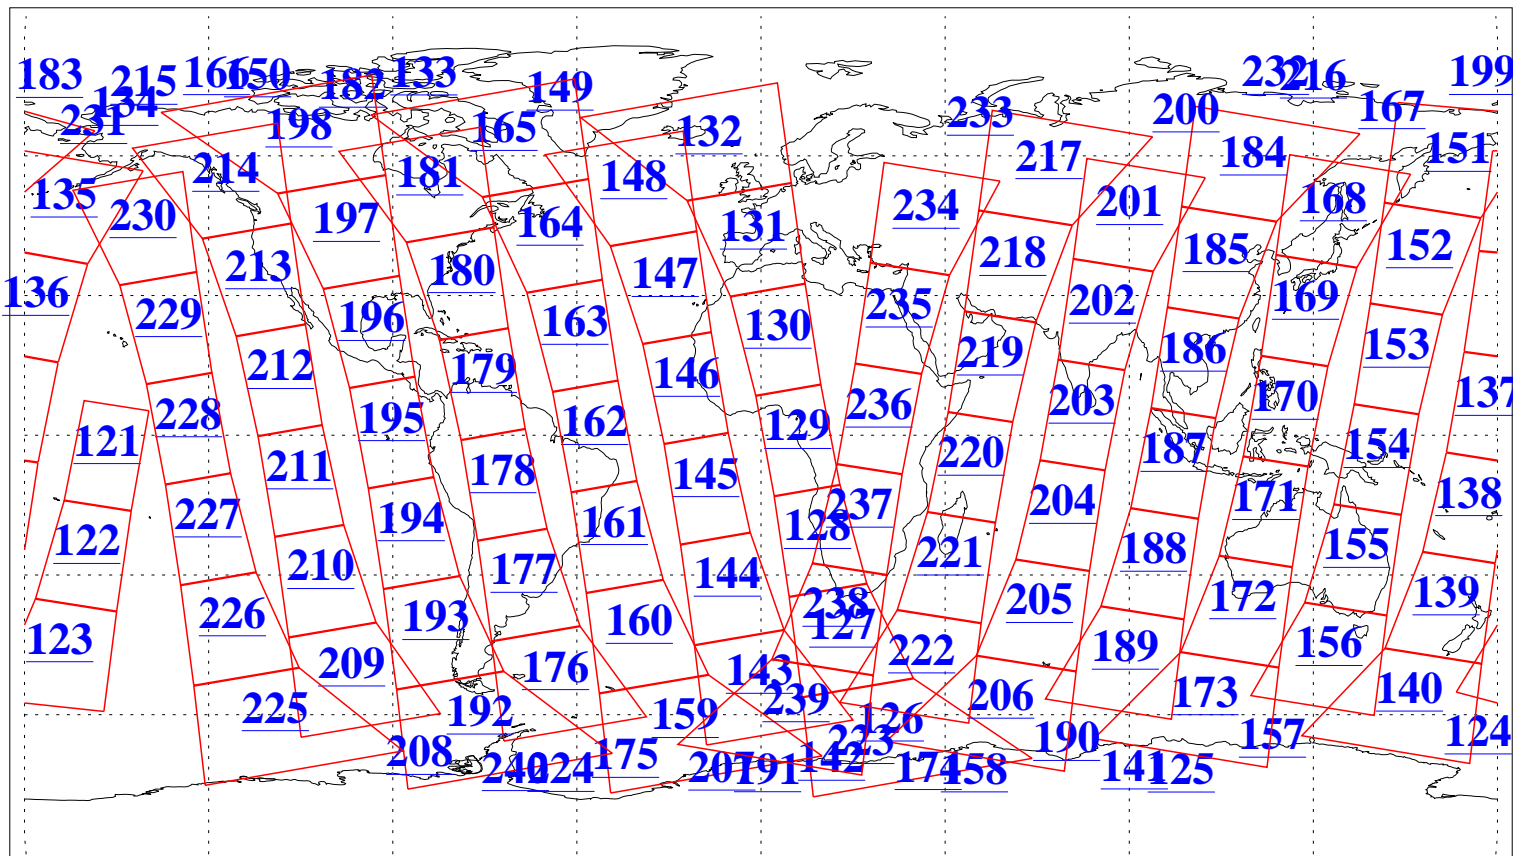

L1B Availability  
AMSU Granules: 240  
HSB Granules: 0  
AIRS Granules: 240

8 Jul 2005  
DoY 189  
Aqua Day 1161  
Granules: 1 to 120

Granules: 121 to 240

Legend: AMSU Available, HSB Available, AIRS Available

L1B Availability  
AMSU Granules: 240  
HSB Granules: 0  
AIRS Granules: 240

8 Jul 2005  
DoY 189  
Aqua Day 1161  
Ascending Granules

Descending Granules

Legend: AMSU Available, HSB Available, AIRS Available

L1B Availability  
 AMSU Granules: 240  
 HSB Granules: 0  
 AIRS Granules: 240

8 Jul 2005  
 DoY 189  
 Aqua Day 1161

Northern Hemisphere Granules

Southern Hemisphere Granules

Legend: AMSU Available, *HSB Available*, **AIRS Available**