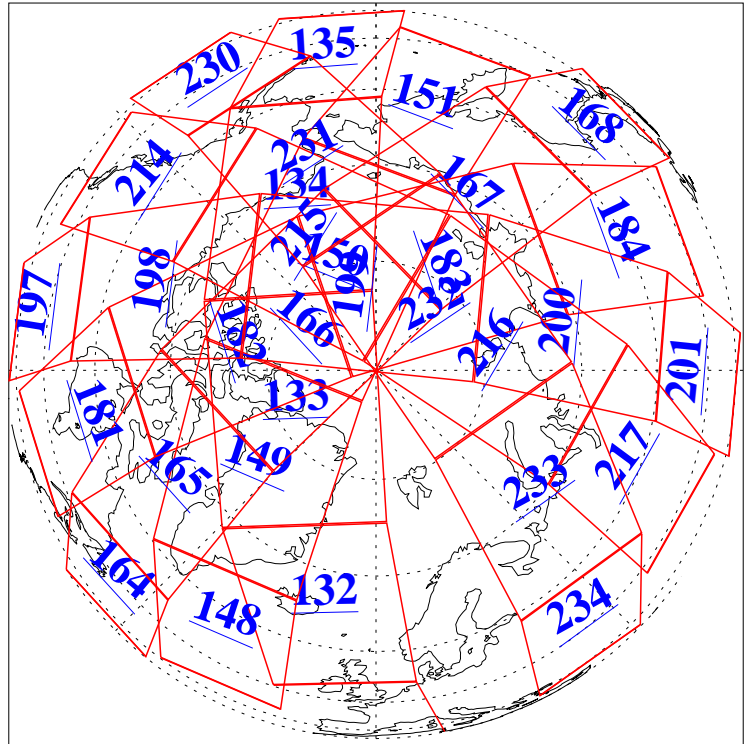

L1B Availability  
AMSU Granules: 240  
HSB Granules: 0  
AIRS Granules: 240

8 Jul 2005  
DoY 189  
Aqua Day 1161  
Granules: 1 to 120

Granules: 121 to 240

Legend: AMSU Available, HSB Available, AIRS Available

L1B Availability  
AMSU Granules: 240  
HSB Granules: 0  
AIRS Granules: 240

8 Jul 2005  
DoY 189  
Aqua Day 1161  
Ascending Granules

Descending Granules

Legend: AMSU Available, HSB Available, AIRS Available

L1B Availability  
 AMSU Granules: 240  
 HSB Granules: 0  
 AIRS Granules: 240

8 Jul 2005  
 DoY 189  
 Aqua Day 1161

Northern Hemisphere Granules

Southern Hemisphere Granules

Legend: AMSU Available, *HSB Available*, **AIRS Available**