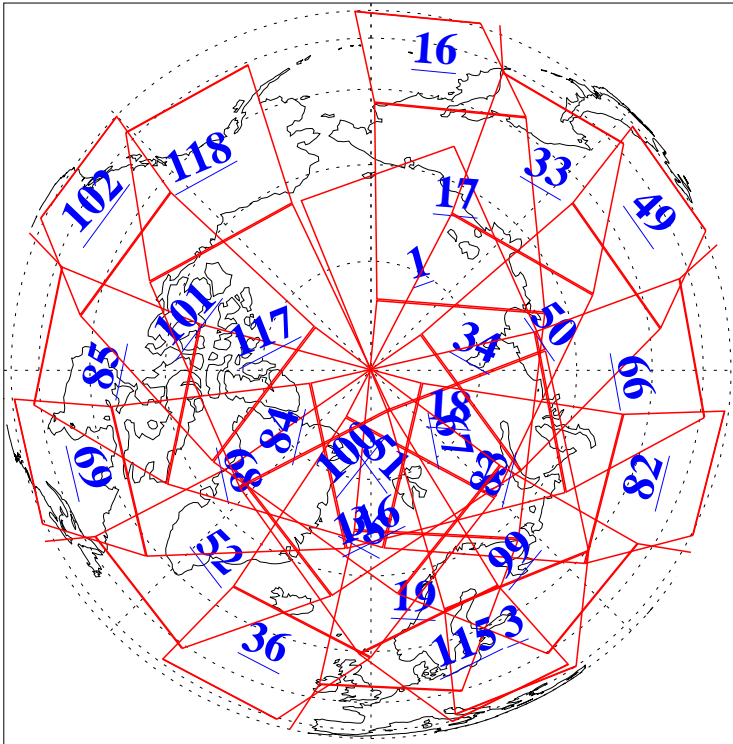

L1B Availability  
AMSU Granules: 240  
HSB Granules: 0  
AIRS Granules: 240

8 Jul 2005  
DoY 189  
Aqua Day 1161  
Granules: 1 to 120

Granules: 121 to 240

Legend: AMSU Available, HSB Available, AIRS Available

L1B Availability  
AMSU Granules: 240  
HSB Granules: 0  
AIRS Granules: 240

8 Jul 2005  
DoY 189  
Aqua Day 1161  
Ascending Granules

Descending Granules

Legend: AMSU Available, HSB Available, AIRS Available

L1B Availability  
 AMSU Granules: 240  
 HSB Granules: 0  
 AIRS Granules: 240

8 Jul 2005  
 DoY 189  
 Aqua Day 1161

Northern Hemisphere Granules

Southern Hemisphere Granules

Legend: AMSU Available, *HSB Available*, **AIRS Available**