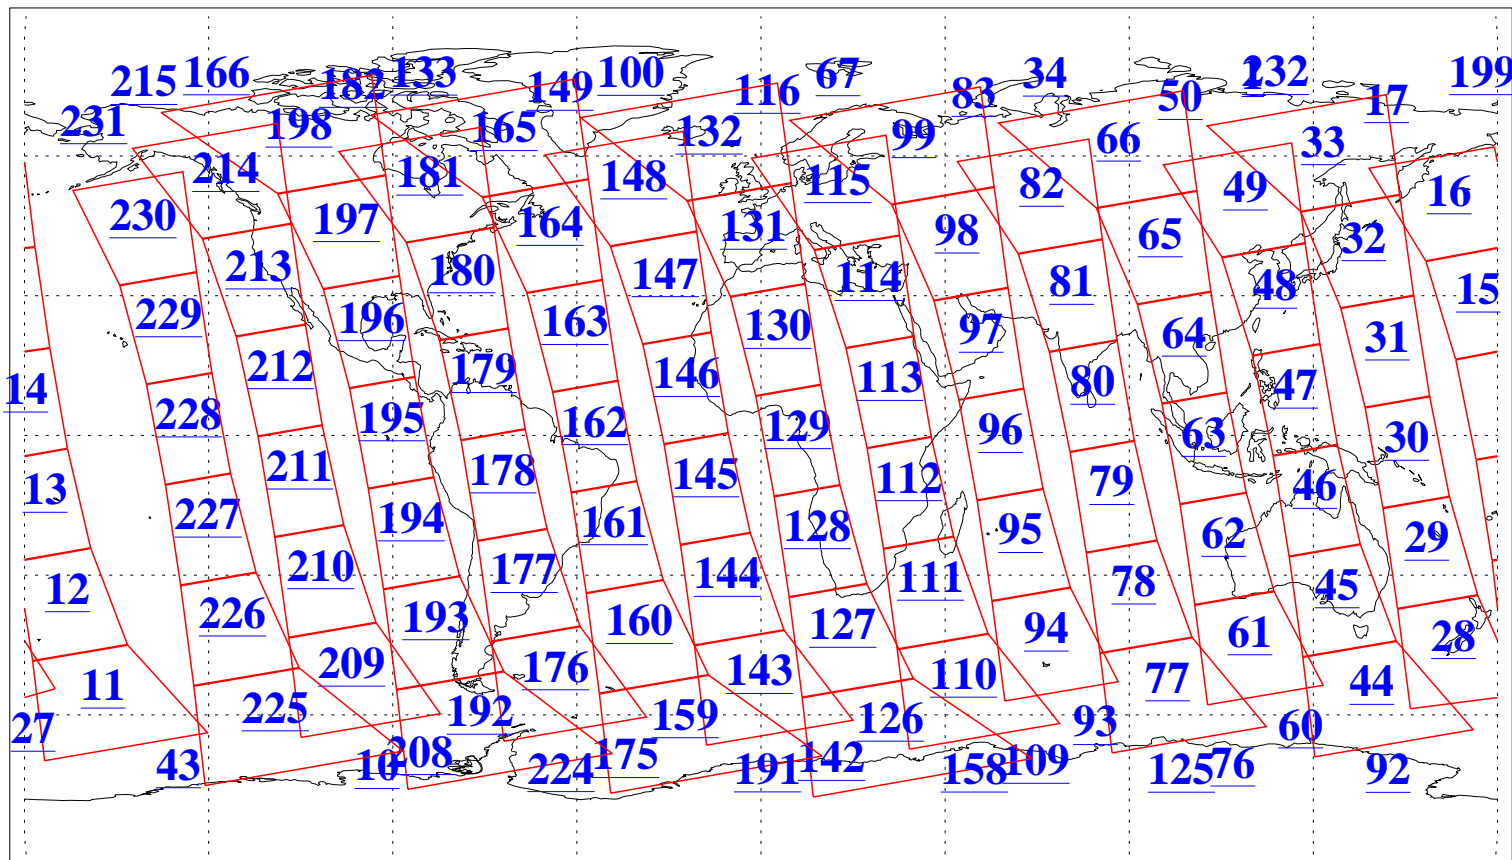

L1B Availability  
AMSU Granules: 240  
HSB Granules: 0  
AIRS Granules: 240

8 Jul 2005  
DoY 189  
Aqua Day 1161  
Granules: 1 to 120

Granules: 121 to 240

Legend: AMSU Available, HSB Available, AIRS Available

L1B Availability  
AMSU Granules: 240  
HSB Granules: 0  
AIRS Granules: 240

8 Jul 2005  
DoY 189  
Aqua Day 1161  
Ascending Granules

Descending Granules

Legend: AMSU Available, HSB Available, AIRS Available

L1B Availability  
 AMSU Granules: 240  
 HSB Granules: 0  
 AIRS Granules: 240

8 Jul 2005  
 DoY 189  
 Aqua Day 1161

Northern Hemisphere Granules

Southern Hemisphere Granules

Legend: AMSU Available, *HSB Available*, **AIRS Available**