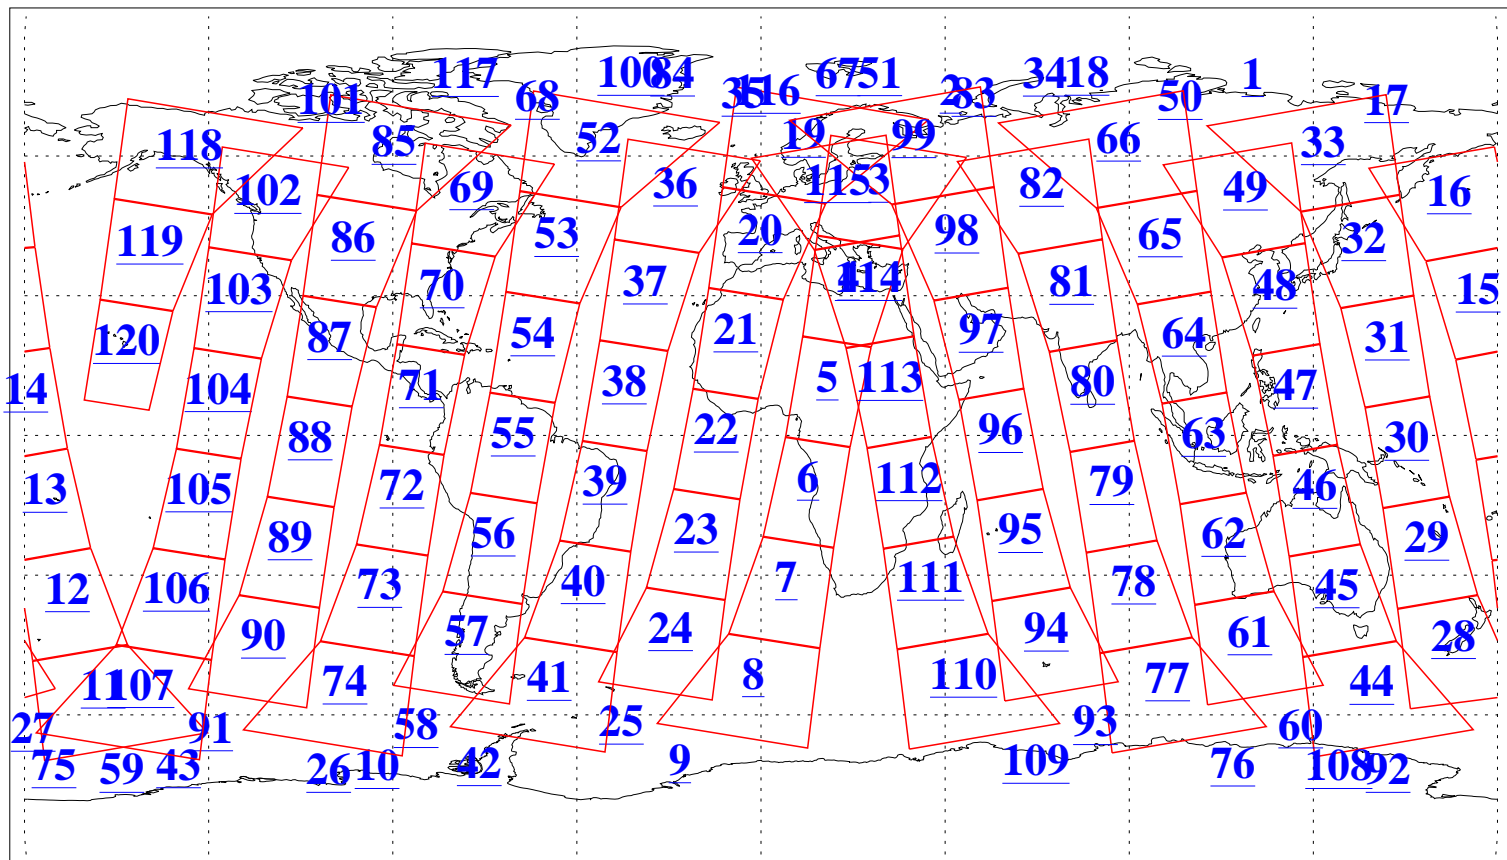

L1B Availability  
AMSU Granules: 240  
HSB Granules: 0  
AIRS Granules: 240

8 Jul 2005  
DoY 189  
Aqua Day 1161  
Granules: 1 to 120

Granules: 121 to 240

Legend: AMSU Available, HSB Available, AIRS Available

L1B Availability  
AMSU Granules: 240  
HSB Granules: 0  
AIRS Granules: 240

8 Jul 2005  
DoY 189  
Aqua Day 1161  
Ascending Granules

Descending Granules

Legend: AMSU Available, HSB Available, AIRS Available

L1B Availability  
 AMSU Granules: 240  
 HSB Granules: 0  
 AIRS Granules: 240

8 Jul 2005  
 DoY 189  
 Aqua Day 1161

Northern Hemisphere Granules

Southern Hemisphere Granules

Legend: AMSU Available, *HSB Available*, **AIRS Available**