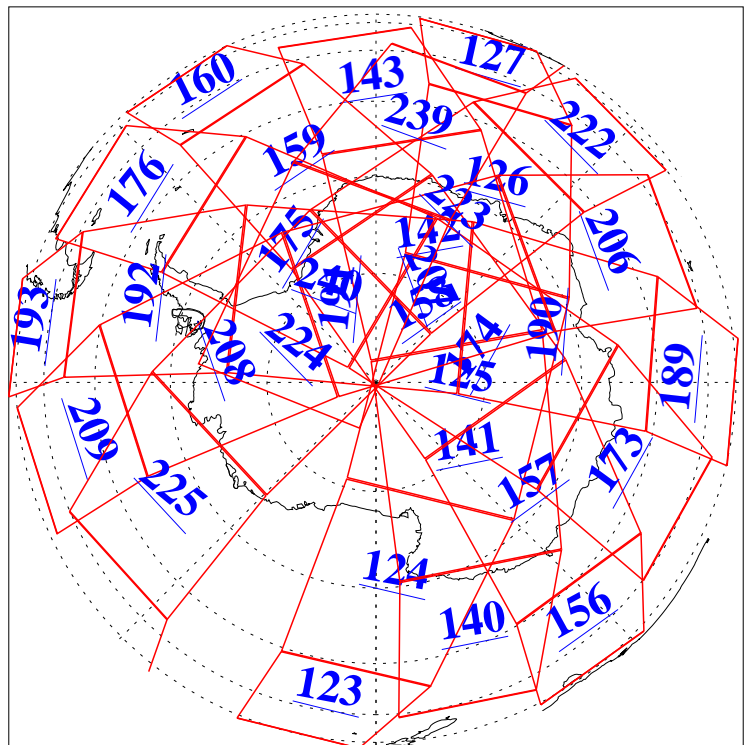

L1B Availability  
AMSU Granules: 240  
HSB Granules: 0  
AIRS Granules: 240

8 Jul 2005  
DoY 189  
Aqua Day 1161  
Granules: 1 to 120

Granules: 121 to 240

Legend: AMSU Available, HSB Available, AIRS Available

L1B Availability  
AMSU Granules: 240  
HSB Granules: 0  
AIRS Granules: 240

8 Jul 2005  
DoY 189  
Aqua Day 1161  
Ascending Granules

Descending Granules

Legend: AMSU Available, HSB Available, AIRS Available

L1B Availability  
 AMSU Granules: 240  
 HSB Granules: 0  
 AIRS Granules: 240

8 Jul 2005  
 DoY 189  
 Aqua Day 1161

Northern Hemisphere Granules

Southern Hemisphere Granules

Legend: AMSU Available, *HSB Available*, **AIRS Available**