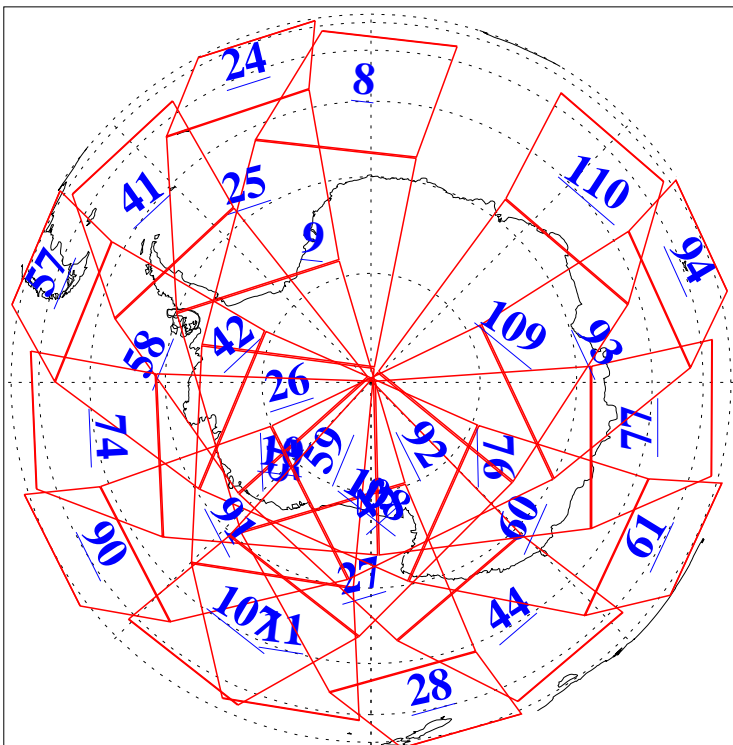

L1B Availability  
AMSU Granules: 240  
HSB Granules: 0  
AIRS Granules: 240

8 Jul 2005  
DoY 189  
Aqua Day 1161  
Granules: 1 to 120

Granules: 121 to 240

Legend: AMSU Available, HSB Available, AIRS Available

L1B Availability  
AMSU Granules: 240  
HSB Granules: 0  
AIRS Granules: 240

8 Jul 2005  
DoY 189  
Aqua Day 1161  
Ascending Granules

Descending Granules

Legend: AMSU Available, HSB Available, AIRS Available

L1B Availability  
 AMSU Granules: 240  
 HSB Granules: 0  
 AIRS Granules: 240

8 Jul 2005  
 DoY 189  
 Aqua Day 1161

Northern Hemisphere Granules

Southern Hemisphere Granules

Legend: AMSU Available, *HSB Available*, **AIRS Available**