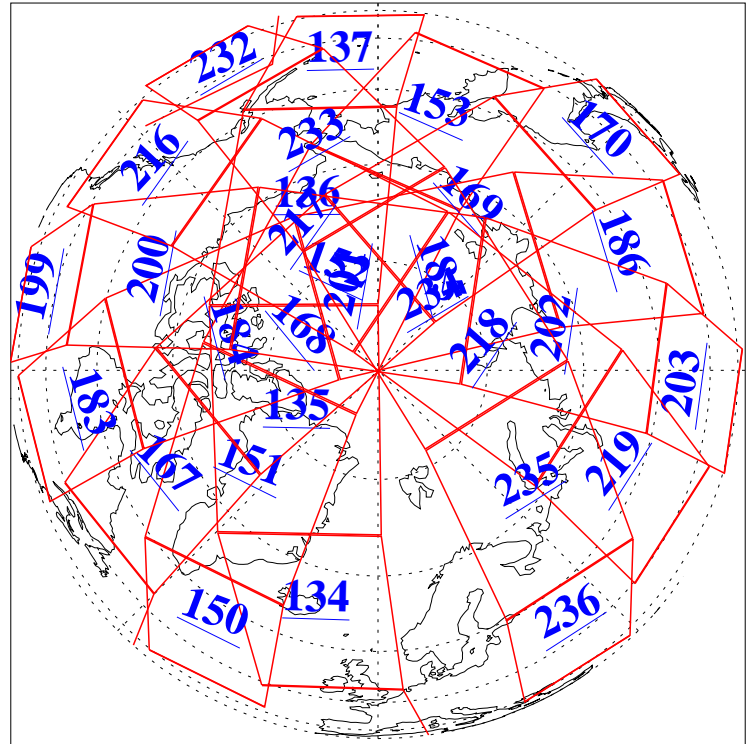

L1B Availability
AMSU Granules: 240
HSB Granules: 0
AIRS Granules: 240

6 Jul 2005
DoY 187
Aqua Day 1159
Granules: 1 to 120

Granules: 121 to 240

Legend: AMSU Available, HSB Available, AIRS Available

L1B Availability
AMSU Granules: 240
HSB Granules: 0
AIRS Granules: 240

6 Jul 2005
DoY 187
Aqua Day 1159

Ascending Granules

Descending Granules

Legend: AMSU Available, HSB Available, AIRS Available

L1B Availability
AMSU Granules: 240
HSB Granules: 0
AIRS Granules: 240

6 Jul 2005
DoY 187
Aqua Day 1159

Northern Hemisphere Granules

Southern Hemisphere Granules

Legend: AMSU Available, HSB Available, AIRS Available