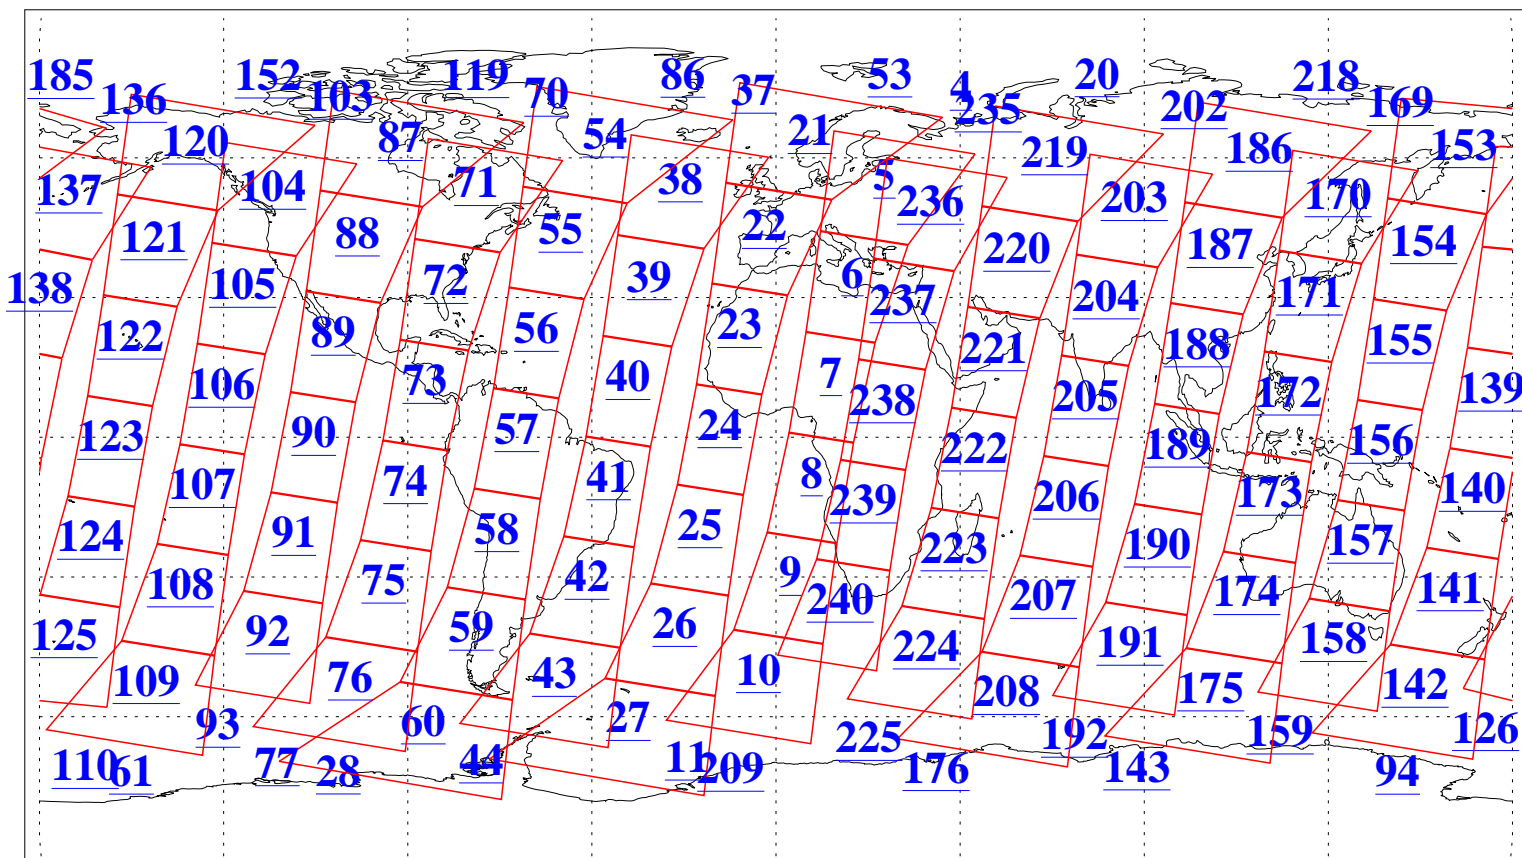

L1B Availability
AMSU Granules: 240
HSB Granules: 0
AIRS Granules: 240

6 Jul 2005
DoY 187
Aqua Day 1159
Granules: 1 to 120

Granules: 121 to 240

Legend: AMSU Available, HSB Available, AIRS Available

L1B Availability
AMSU Granules: 240
HSB Granules: 0
AIRS Granules: 240

6 Jul 2005
DoY 187
Aqua Day 1159

Ascending Granules

Descending Granules

Legend: AMSU Available, HSB Available, AIRS Available

L1B Availability
AMSU Granules: 240
HSB Granules: 0
AIRS Granules: 240

6 Jul 2005
DoY 187
Aqua Day 1159

Northern Hemisphere Granules

Southern Hemisphere Granules

Legend: AMSU Available, HSB Available, AIRS Available