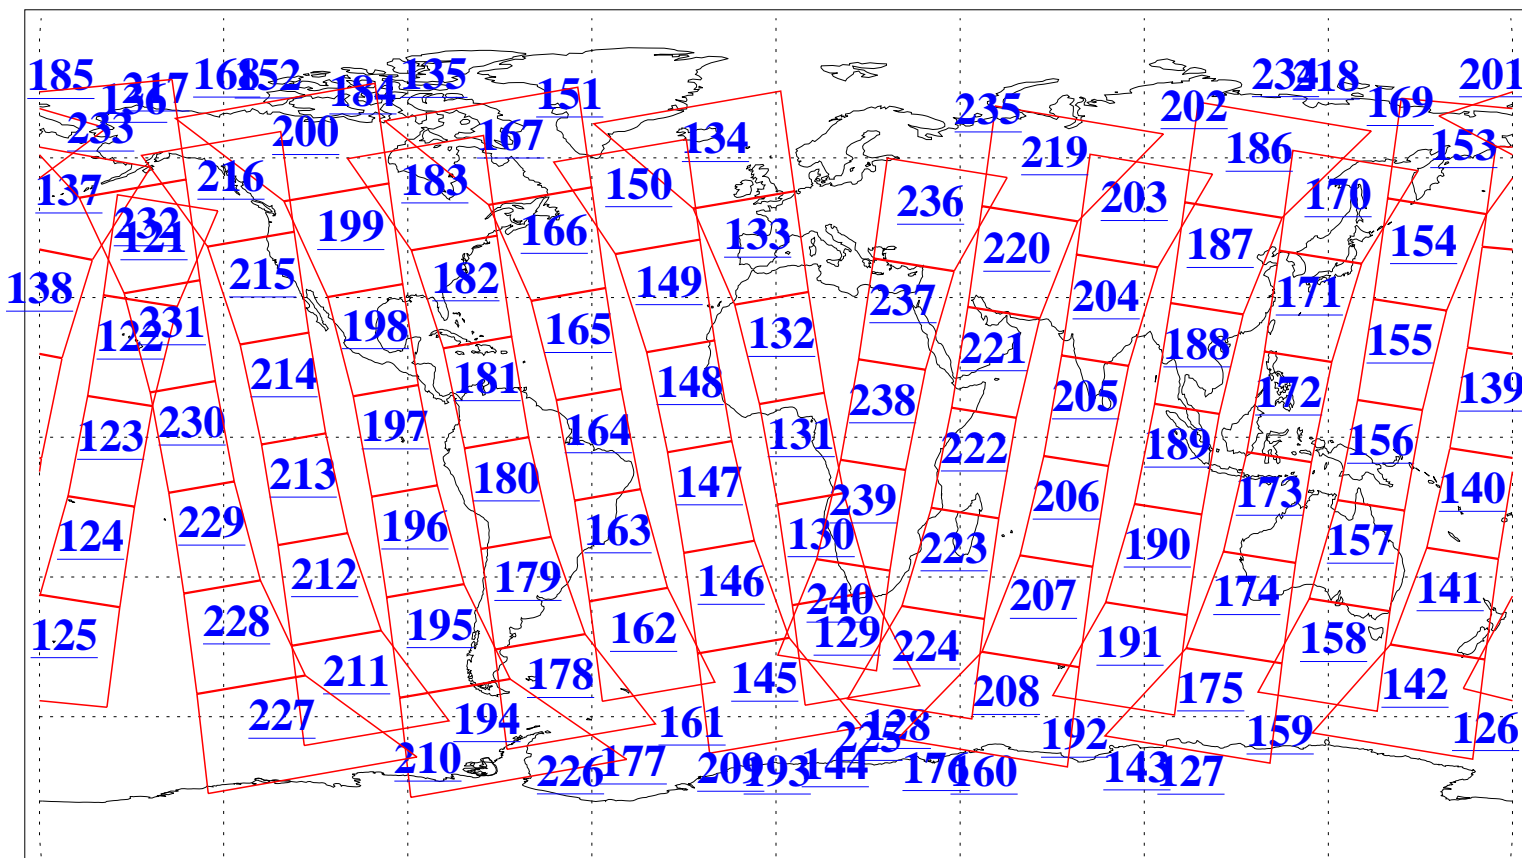

L1B Availability
AMSU Granules: 240
HSB Granules: 0
AIRS Granules: 240

6 Jul 2005
DoY 187
Aqua Day 1159
Granules: 1 to 120

Granules: 121 to 240

Legend: AMSU Available, HSB Available, AIRS Available

L1B Availability
AMSU Granules: 240
HSB Granules: 0
AIRS Granules: 240

6 Jul 2005
DoY 187
Aqua Day 1159

Ascending Granules

Descending Granules

Legend: AMSU Available, HSB Available, AIRS Available

L1B Availability
AMSU Granules: 240
HSB Granules: 0
AIRS Granules: 240

6 Jul 2005
DoY 187
Aqua Day 1159

Northern Hemisphere Granules

Southern Hemisphere Granules

Legend: AMSU Available, HSB Available, AIRS Available