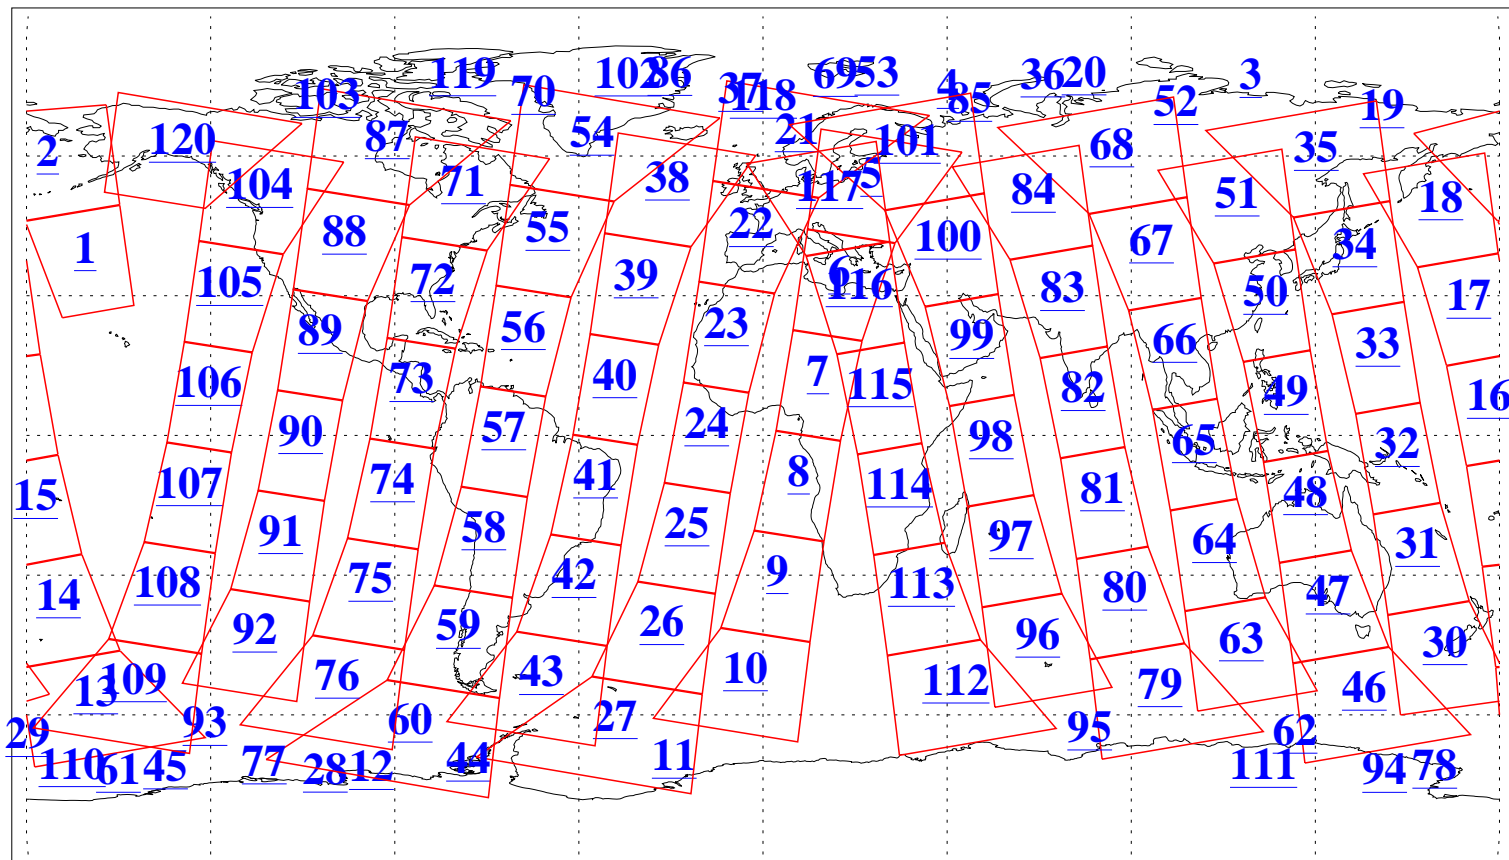

L1B Availability
AMSU Granules: 240
HSB Granules: 0
AIRS Granules: 240

6 Jul 2005
DoY 187
Aqua Day 1159
Granules: 1 to 120

Granules: 121 to 240

Legend: AMSU Available, HSB Available, AIRS Available

L1B Availability
AMSU Granules: 240
HSB Granules: 0
AIRS Granules: 240

6 Jul 2005
DoY 187
Aqua Day 1159

Ascending Granules

Descending Granules

Legend: AMSU Available, HSB Available, AIRS Available

L1B Availability
AMSU Granules: 240
HSB Granules: 0
AIRS Granules: 240

6 Jul 2005
DoY 187
Aqua Day 1159

Northern Hemisphere Granules

Southern Hemisphere Granules

Legend: AMSU Available, HSB Available, AIRS Available