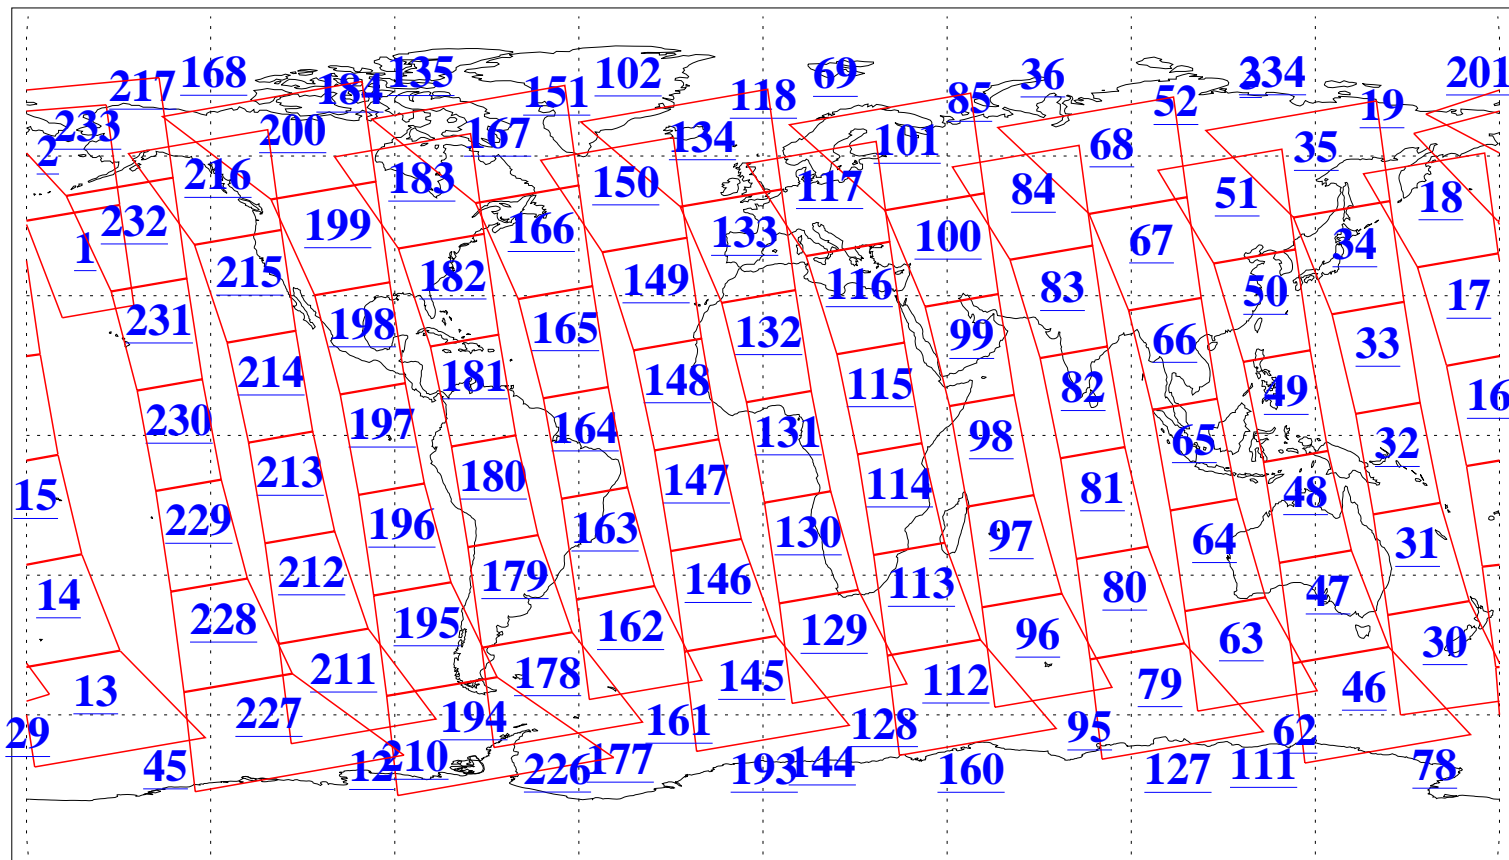

L1B Availability
AMSU Granules: 240
HSB Granules: 0
AIRS Granules: 240

6 Jul 2005
DoY 187
Aqua Day 1159
Granules: 1 to 120

Granules: 121 to 240

Legend: AMSU Available, HSB Available, AIRS Available

L1B Availability
AMSU Granules: 240
HSB Granules: 0
AIRS Granules: 240

6 Jul 2005
DoY 187
Aqua Day 1159

Ascending Granules

Descending Granules

Legend: AMSU Available, HSB Available, AIRS Available

L1B Availability
AMSU Granules: 240
HSB Granules: 0
AIRS Granules: 240

6 Jul 2005
DoY 187
Aqua Day 1159

Northern Hemisphere Granules

Southern Hemisphere Granules

Legend: AMSU Available, HSB Available, AIRS Available