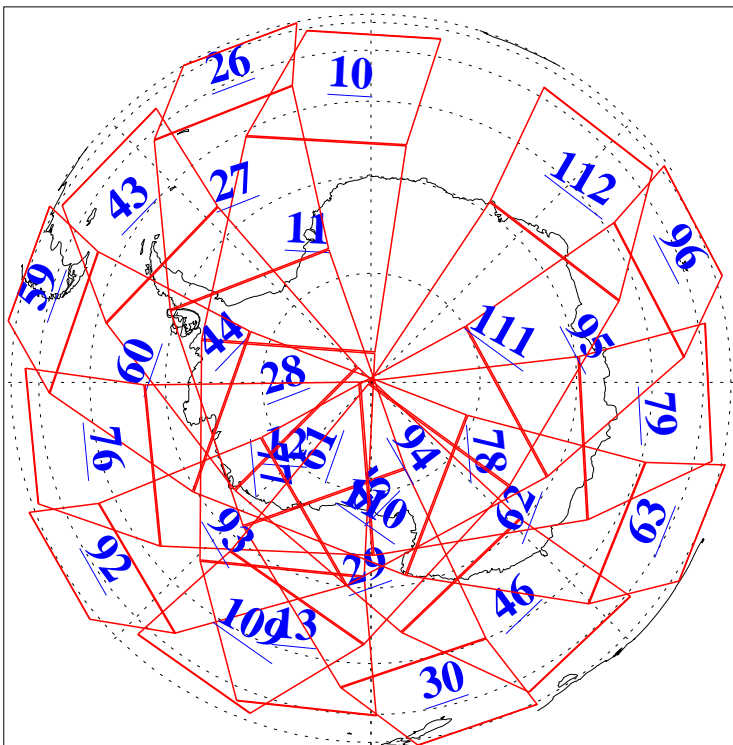

L1B Availability
AMSU Granules: 240
HSB Granules: 0
AIRS Granules: 240

6 Jul 2005
DoY 187
Aqua Day 1159
Granules: 1 to 120

Granules: 121 to 240

Legend: AMSU Available, HSB Available, AIRS Available

L1B Availability
AMSU Granules: 240
HSB Granules: 0
AIRS Granules: 240

6 Jul 2005
DoY 187
Aqua Day 1159

Ascending Granules

Descending Granules

Legend: AMSU Available, HSB Available, AIRS Available

L1B Availability
AMSU Granules: 240
HSB Granules: 0
AIRS Granules: 240

6 Jul 2005
DoY 187
Aqua Day 1159

Northern Hemisphere Granules

Southern Hemisphere Granules

Legend: AMSU Available, HSB Available, AIRS Available