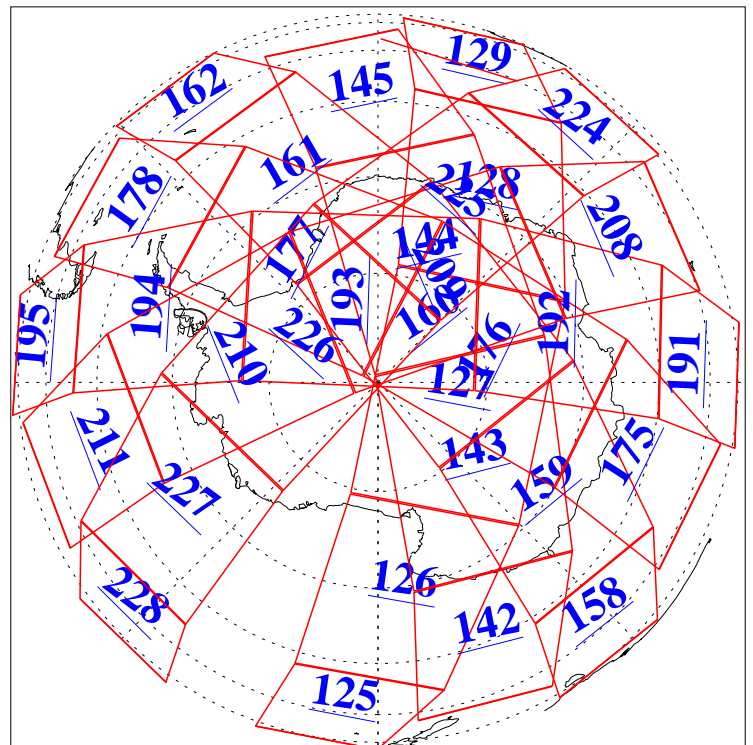

L1B Availability
AMSU Granules: 240
HSB Granules: 0
AIRS Granules: 240

6 Jul 2005
DoY 187
Aqua Day 1159
Granules: 1 to 120

Granules: 121 to 240

Legend: AMSU Available, HSB Available, AIRS Available

L1B Availability
AMSU Granules: 240
HSB Granules: 0
AIRS Granules: 240

6 Jul 2005
DoY 187
Aqua Day 1159

Ascending Granules

Descending Granules

Legend: AMSU Available, HSB Available, AIRS Available

L1B Availability
AMSU Granules: 240
HSB Granules: 0
AIRS Granules: 240

6 Jul 2005
DoY 187
Aqua Day 1159

Northern Hemisphere Granules

Southern Hemisphere Granules

Legend: AMSU Available, HSB Available, AIRS Available