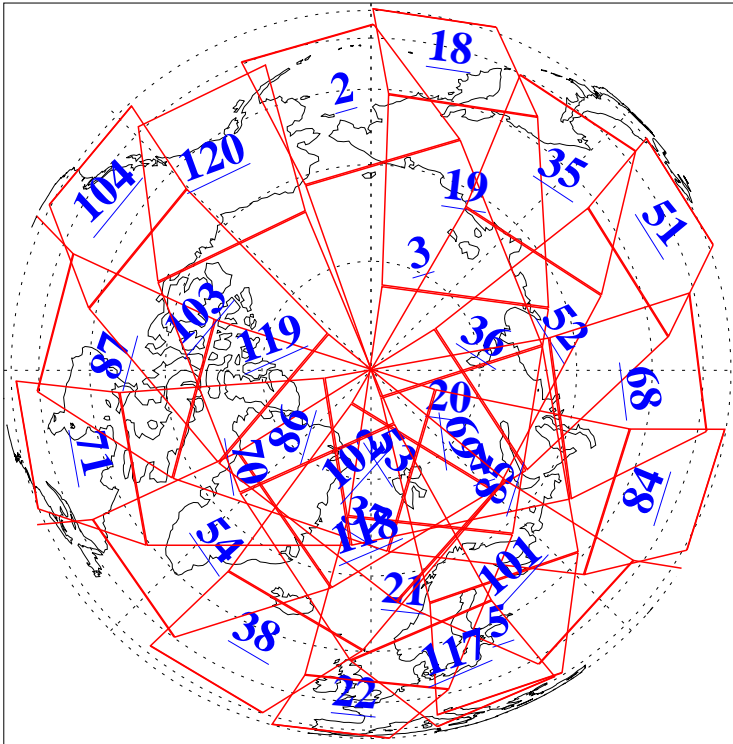

L1B Availability
AMSU Granules: 240
HSB Granules: 0
AIRS Granules: 240

6 Jul 2005
DoY 187
Aqua Day 1159
Granules: 1 to 120

Granules: 121 to 240

Legend: AMSU Available, HSB Available, AIRS Available

L1B Availability
AMSU Granules: 240
HSB Granules: 0
AIRS Granules: 240

6 Jul 2005
DoY 187
Aqua Day 1159

Ascending Granules

Descending Granules

Legend: AMSU Available, HSB Available, AIRS Available

L1B Availability
AMSU Granules: 240
HSB Granules: 0
AIRS Granules: 240

6 Jul 2005
DoY 187
Aqua Day 1159

Northern Hemisphere Granules

Southern Hemisphere Granules

Legend: AMSU Available, HSB Available, AIRS Available