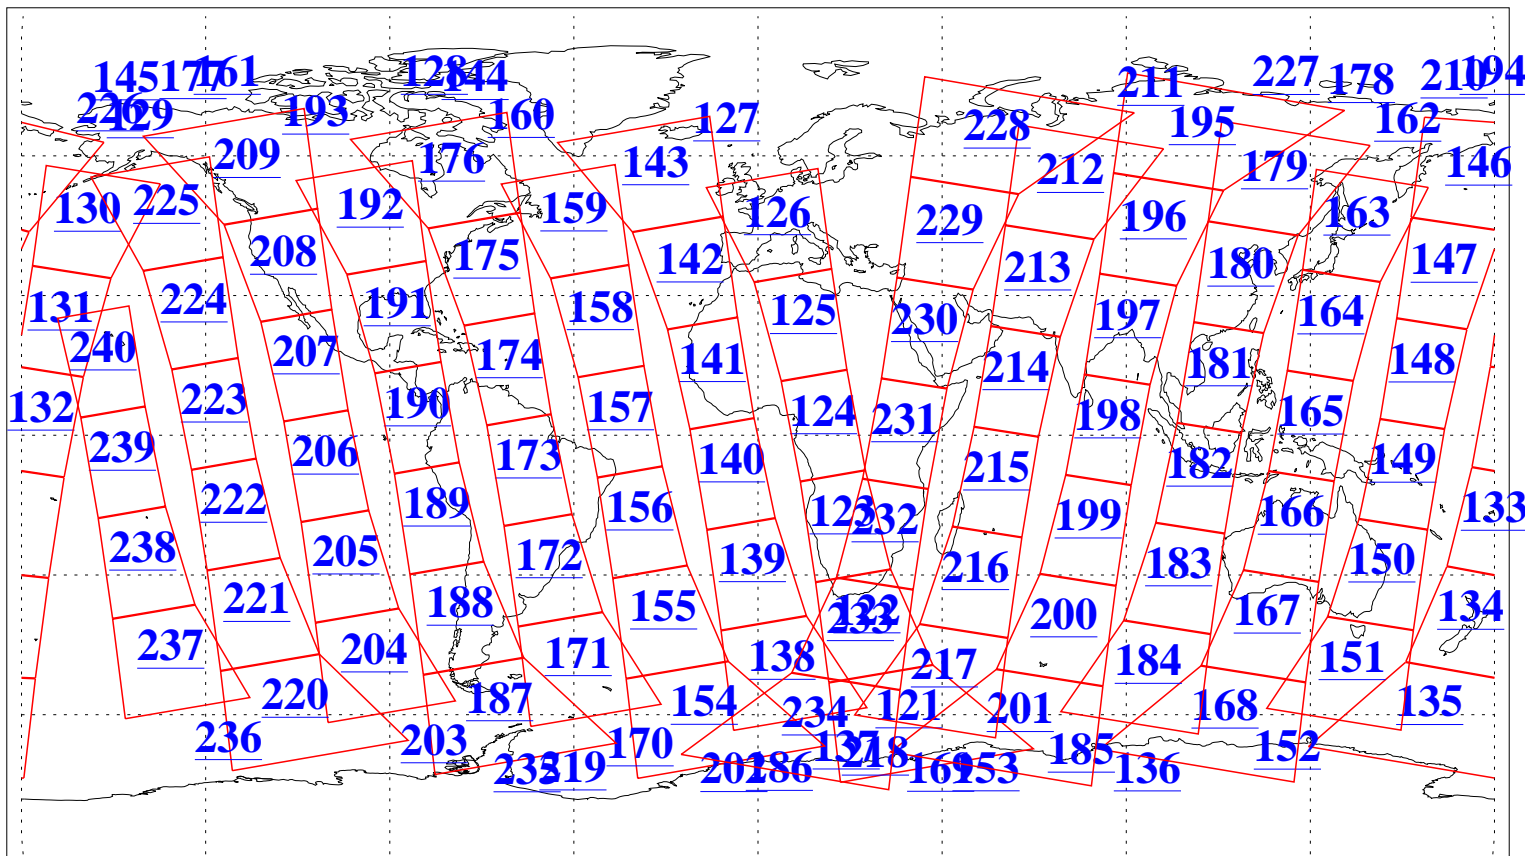

L1B Availability
AMSU Granules: 240
HSB Granules: 0
AIRS Granules: 240

5 Jul 2005
DoY 186
Aqua Day 1158
Granules: 1 to 120

Granules: 121 to 240

Legend: AMSU Available, HSB Available, AIRS Available

L1B Availability
AMSU Granules: 240
HSB Granules: 0
AIRS Granules: 240

5 Jul 2005
DoY 186
Aqua Day 1158
Ascending Granules

Descending Granules

Legend: AMSU Available, HSB Available, AIRS Available

L1B Availability
 AMSU Granules: 240
 HSB Granules: 0
 AIRS Granules: 240

5 Jul 2005
 DoY 186
 Aqua Day 1158

Northern Hemisphere Granules

Southern Hemisphere Granules

Legend: AMSU Available, HSB Available, AIRS Available