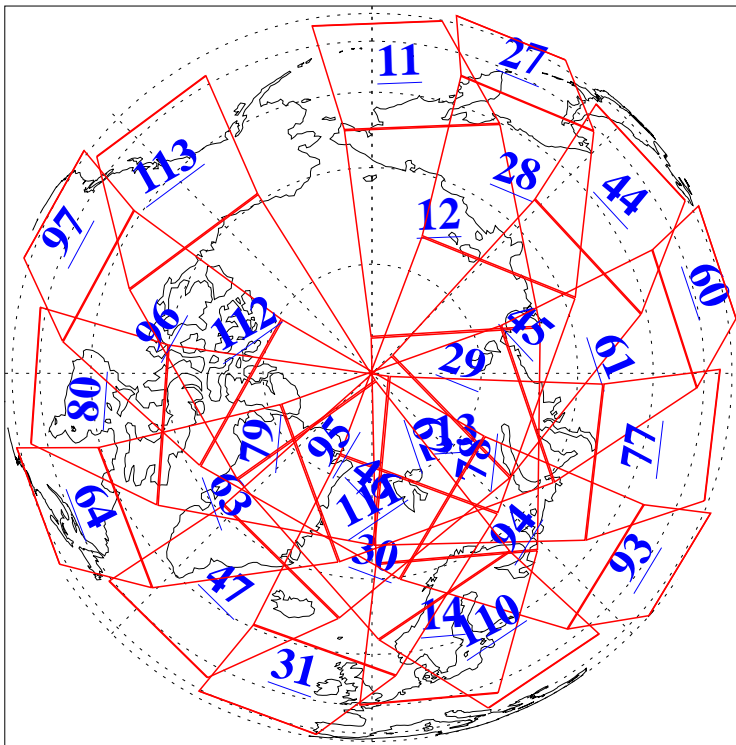

L1B Availability
AMSU Granules: 240
HSB Granules: 0
AIRS Granules: 240

5 Jul 2005
DoY 186
Aqua Day 1158
Granules: 1 to 120

Granules: 121 to 240

Legend: AMSU Available, HSB Available, AIRS Available

L1B Availability
AMSU Granules: 240
HSB Granules: 0
AIRS Granules: 240

5 Jul 2005
DoY 186
Aqua Day 1158
Ascending Granules

Descending Granules

Legend: AMSU Available, HSB Available, AIRS Available

L1B Availability
 AMSU Granules: 240
 HSB Granules: 0
 AIRS Granules: 240

5 Jul 2005
 DoY 186
 Aqua Day 1158

Northern Hemisphere Granules

Southern Hemisphere Granules

Legend: AMSU Available, HSB Available, AIRS Available