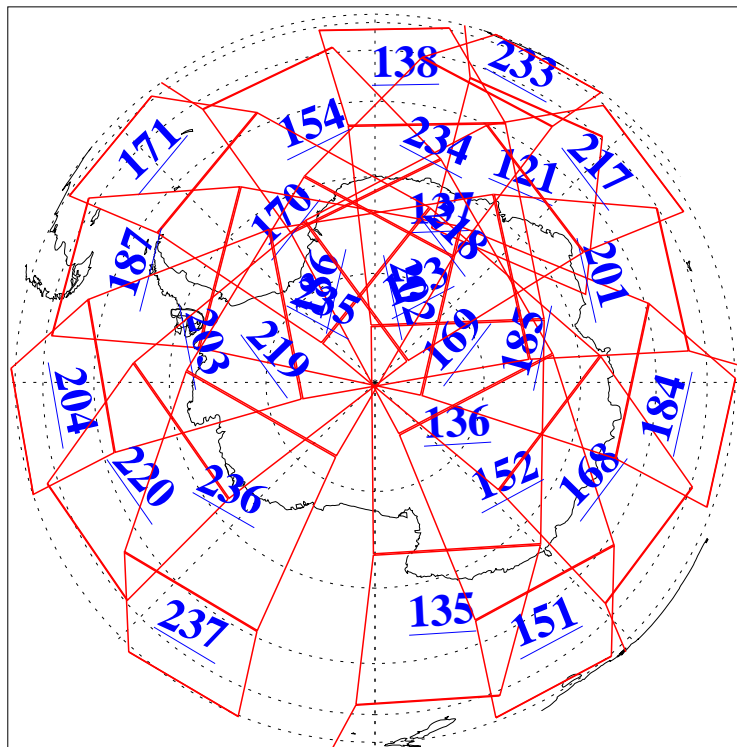

L1B Availability
AMSU Granules: 240
HSB Granules: 0
AIRS Granules: 240

5 Jul 2005
DoY 186
Aqua Day 1158
Granules: 1 to 120

Granules: 121 to 240

Legend: AMSU Available, HSB Available, AIRS Available

L1B Availability
AMSU Granules: 240
HSB Granules: 0
AIRS Granules: 240

5 Jul 2005
DoY 186
Aqua Day 1158
Ascending Granules

Descending Granules

Legend: AMSU Available, HSB Available, AIRS Available

L1B Availability
 AMSU Granules: 240
 HSB Granules: 0
 AIRS Granules: 240

5 Jul 2005
 DoY 186
 Aqua Day 1158

Northern Hemisphere Granules

Southern Hemisphere Granules

Legend: AMSU Available, HSB Available, AIRS Available