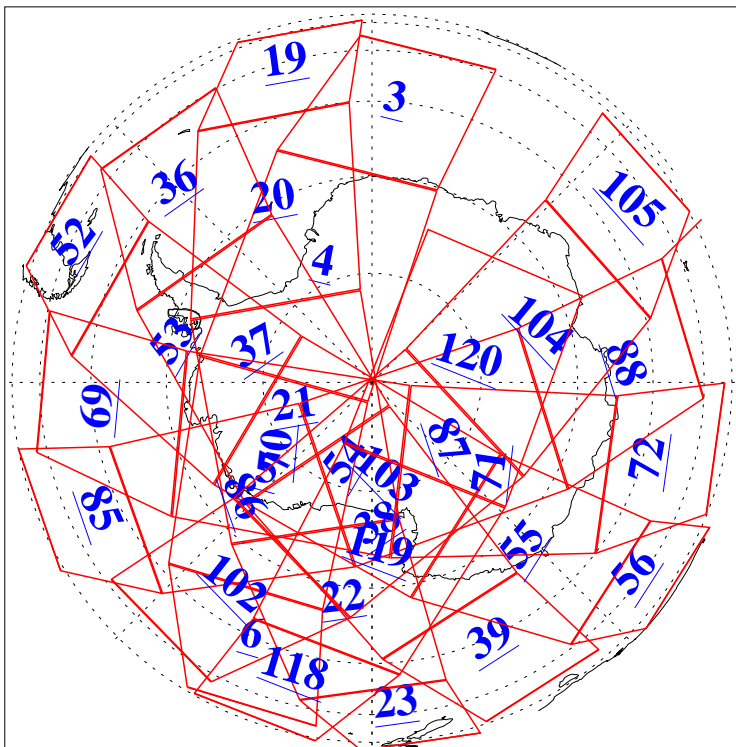

L1B Availability
AMSU Granules: 240
HSB Granules: 0
AIRS Granules: 240

5 Jul 2005
DoY 186
Aqua Day 1158
Granules: 1 to 120

Granules: 121 to 240

Legend: AMSU Available, HSB Available, AIRS Available

L1B Availability
AMSU Granules: 240
HSB Granules: 0
AIRS Granules: 240

5 Jul 2005
DoY 186
Aqua Day 1158
Ascending Granules

Descending Granules

Legend: AMSU Available, HSB Available, AIRS Available

L1B Availability
 AMSU Granules: 240
 HSB Granules: 0
 AIRS Granules: 240

5 Jul 2005
 DoY 186
 Aqua Day 1158

Northern Hemisphere Granules

Southern Hemisphere Granules

Legend: AMSU Available, HSB Available, AIRS Available