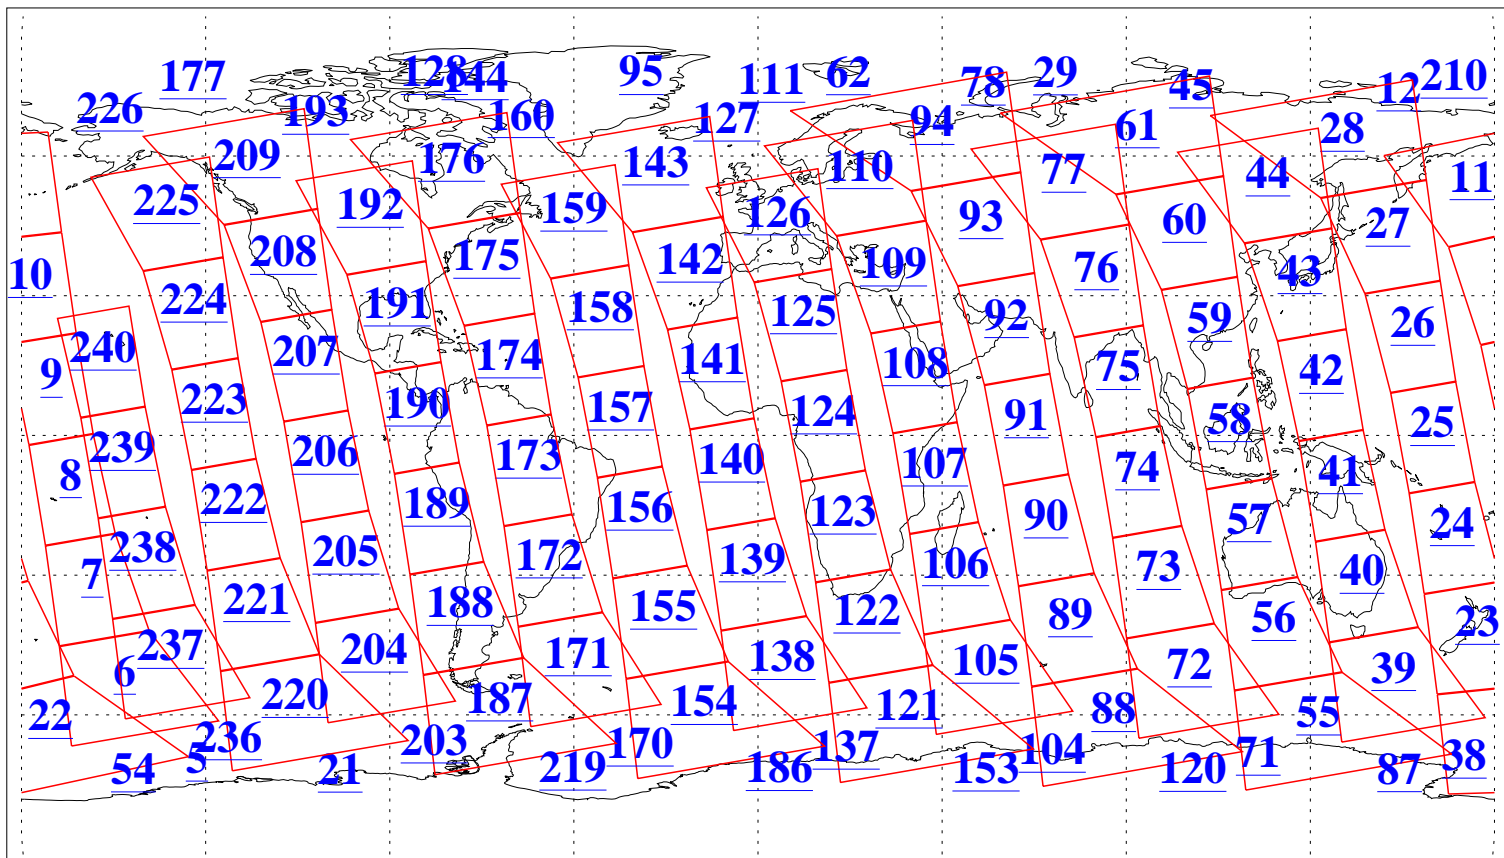

L1B Availability
AMSU Granules: 240
HSB Granules: 0
AIRS Granules: 240

5 Jul 2005
DoY 186
Aqua Day 1158
Granules: 1 to 120

Granules: 121 to 240

Legend: AMSU Available, HSB Available, AIRS Available

L1B Availability
AMSU Granules: 240
HSB Granules: 0
AIRS Granules: 240

5 Jul 2005
DoY 186
Aqua Day 1158
Ascending Granules

Descending Granules

Legend: AMSU Available, HSB Available, AIRS Available

L1B Availability
 AMSU Granules: 240
 HSB Granules: 0
 AIRS Granules: 240

5 Jul 2005
 DoY 186
 Aqua Day 1158

Northern Hemisphere Granules

Southern Hemisphere Granules

Legend: AMSU Available, HSB Available, AIRS Available