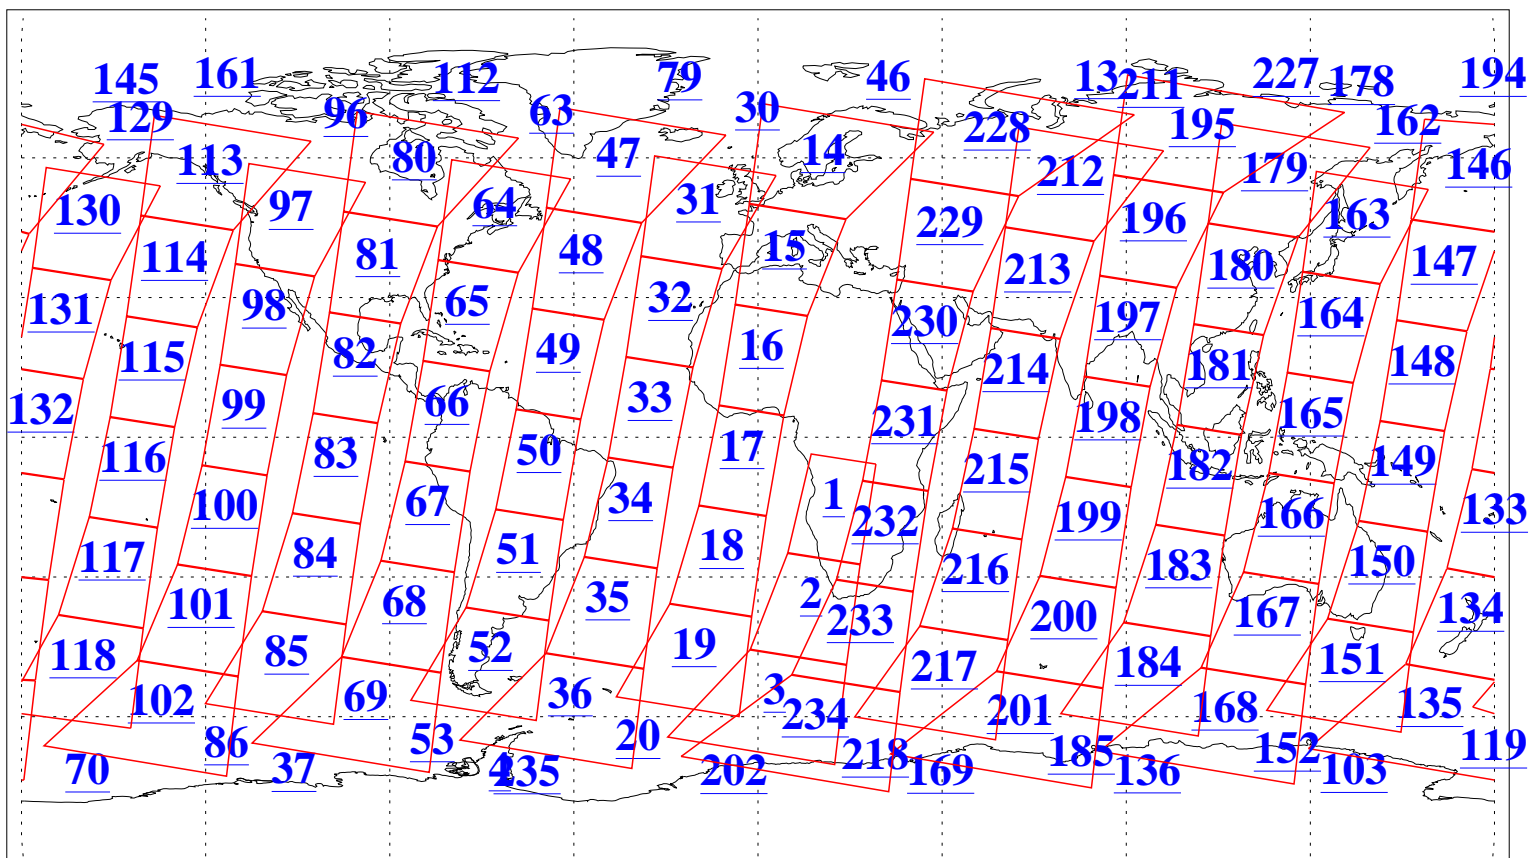

L1B Availability
AMSU Granules: 240
HSB Granules: 0
AIRS Granules: 240

5 Jul 2005
DoY 186
Aqua Day 1158
Granules: 1 to 120

Granules: 121 to 240

Legend: AMSU Available, HSB Available, AIRS Available

L1B Availability
AMSU Granules: 240
HSB Granules: 0
AIRS Granules: 240

5 Jul 2005
DoY 186
Aqua Day 1158
Ascending Granules

Descending Granules

Legend: AMSU Available, HSB Available, AIRS Available

L1B Availability
 AMSU Granules: 240
 HSB Granules: 0
 AIRS Granules: 240

5 Jul 2005
 DoY 186
 Aqua Day 1158

Northern Hemisphere Granules

Southern Hemisphere Granules

Legend: AMSU Available, HSB Available, AIRS Available