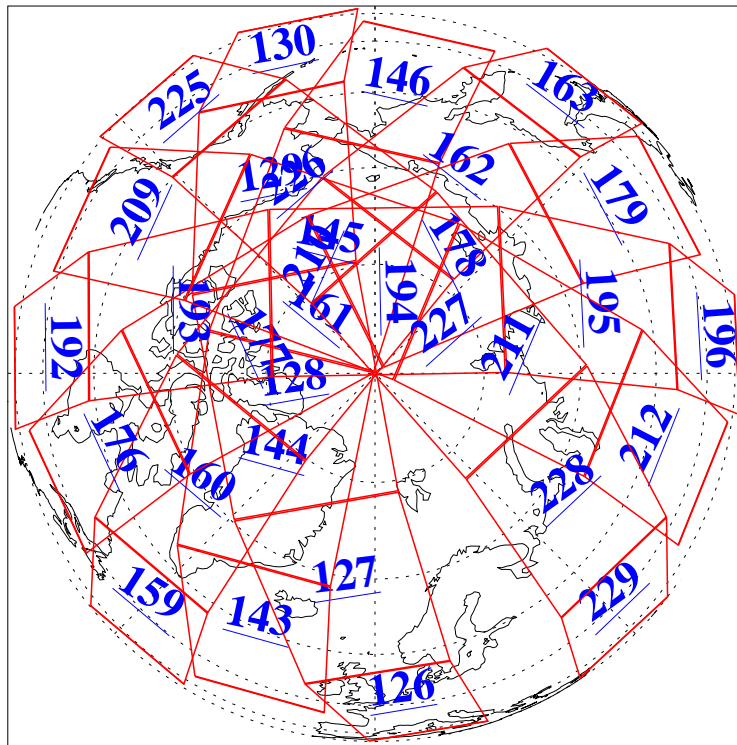

5 Jul 2005
DoY 186
Aqua Day 1158
Ascending Granules

Descending Granules

Legend: AMSU Available, HSB Available, AIRS Available

L1B Availability
 AMSU Granules: 240
 HSB Granules: 0
 AIRS Granules: 240

5 Jul 2005
 DoY 186
 Aqua Day 1158

Northern Hemisphere Granules

Southern Hemisphere Granules

Legend: AMSU Available, HSB Available, AIRS Available