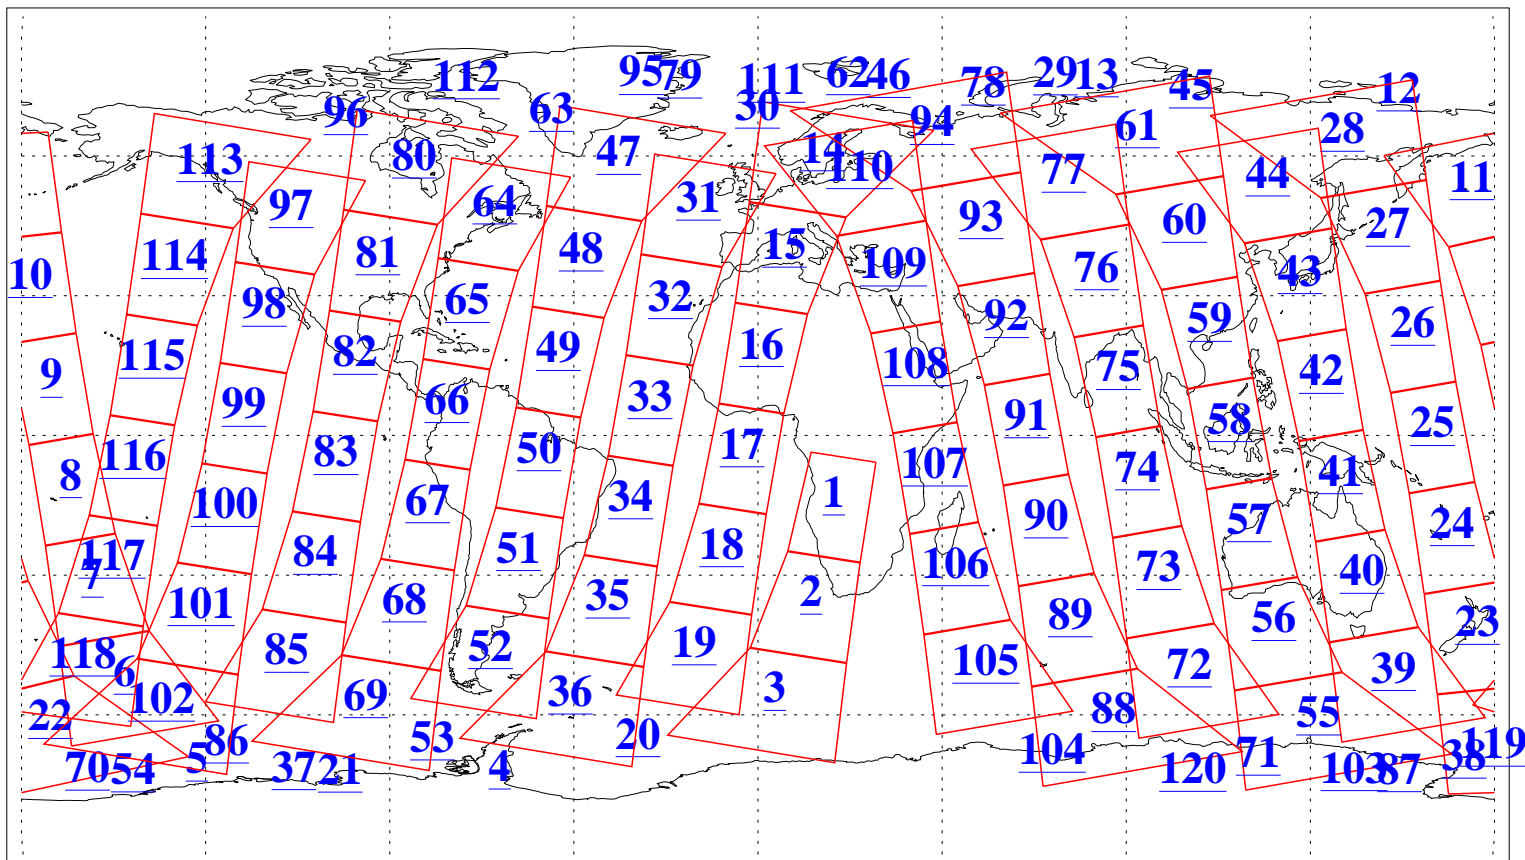

L1B Availability
AMSU Granules: 240
HSB Granules: 0
AIRS Granules: 240

5 Jul 2005
DoY 186
Aqua Day 1158
Granules: 1 to 120

Granules: 121 to 240

Legend: AMSU Available, HSB Available, AIRS Available

L1B Availability
AMSU Granules: 240
HSB Granules: 0
AIRS Granules: 240

5 Jul 2005
DoY 186
Aqua Day 1158
Ascending Granules

Descending Granules

Legend: AMSU Available, HSB Available, AIRS Available

L1B Availability
 AMSU Granules: 240
 HSB Granules: 0
 AIRS Granules: 240

5 Jul 2005
 DoY 186
 Aqua Day 1158

Northern Hemisphere Granules

Southern Hemisphere Granules

Legend: AMSU Available, HSB Available, AIRS Available