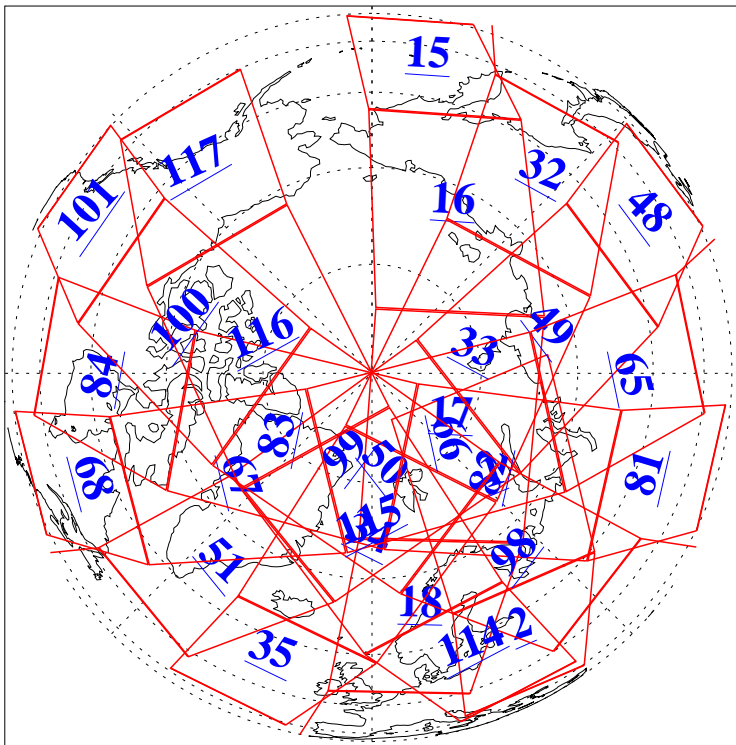

L1B Availability
AMSU Granules: 240
HSB Granules: 0
AIRS Granules: 240

1 Jul 2005
DoY 182
Aqua Day 1154
Granules: 1 to 120

Granules: 121 to 240

Legend: AMSU Available, HSB Available, AIRS Available

L1B Availability
AMSU Granules: 240
HSB Granules: 0
AIRS Granules: 240

1 Jul 2005
DoY 182
Aqua Day 1154
Ascending Granules

Descending Granules

Legend: AMSU Available, HSB Available, AIRS Available

L1B Availability
 AMSU Granules: 240
 HSB Granules: 0
 AIRS Granules: 240

1 Jul 2005
 DoY 182
 Aqua Day 1154

Northern Hemisphere Granules

Southern Hemisphere Granules

Legend: AMSU Available, ~~HSB Available~~, AIRS Available