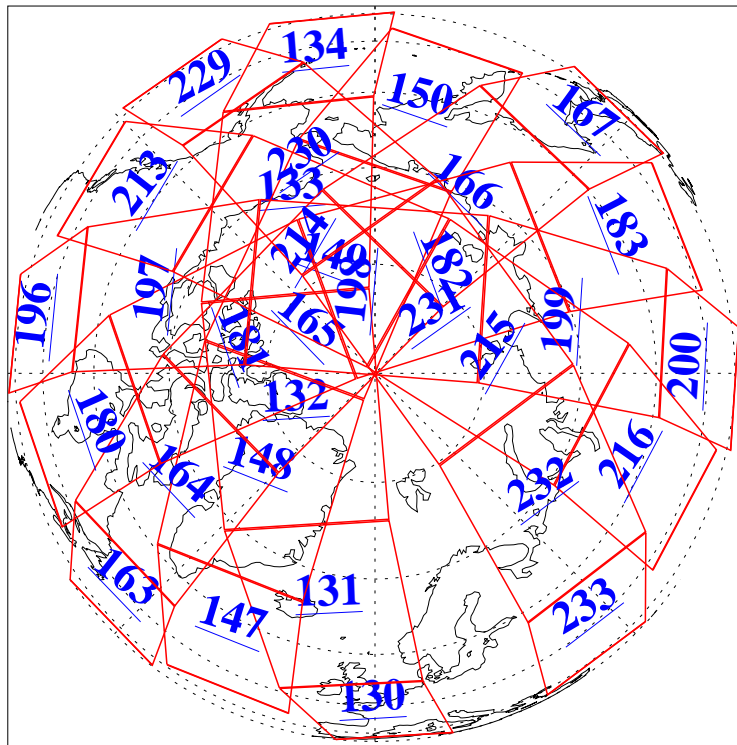

L1B Availability
AMSU Granules: 240
HSB Granules: 0
AIRS Granules: 240

1 Jul 2005
DoY 182
Aqua Day 1154
Granules: 1 to 120

Granules: 121 to 240

Legend: AMSU Available, HSB Available, AIRS Available

L1B Availability
AMSU Granules: 240
HSB Granules: 0
AIRS Granules: 240

1 Jul 2005
DoY 182
Aqua Day 1154
Ascending Granules

Descending Granules

Legend: AMSU Available, HSB Available, AIRS Available

L1B Availability
 AMSU Granules: 240
 HSB Granules: 0
 AIRS Granules: 240

1 Jul 2005
 DoY 182
 Aqua Day 1154

Northern Hemisphere Granules

Southern Hemisphere Granules

Legend: AMSU Available, ~~HSB Available~~, AIRS Available