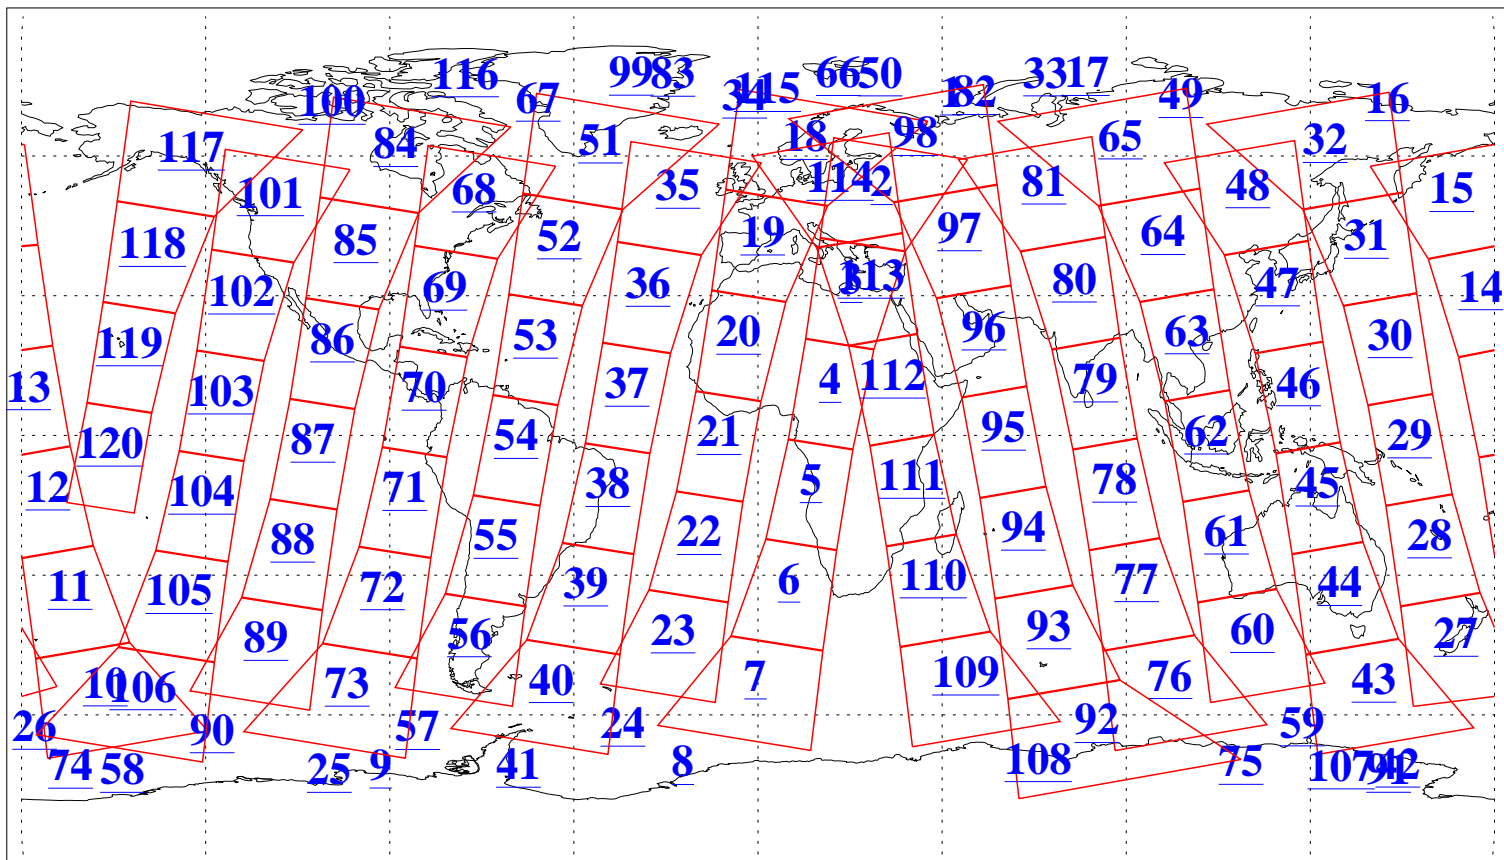

L1B Availability
AMSU Granules: 240
HSB Granules: 0
AIRS Granules: 240

1 Jul 2005
DoY 182
Aqua Day 1154
Granules: 1 to 120

Granules: 121 to 240

Legend: AMSU Available, HSB Available, AIRS Available

L1B Availability
AMSU Granules: 240
HSB Granules: 0
AIRS Granules: 240

1 Jul 2005
DoY 182
Aqua Day 1154
Ascending Granules

Descending Granules

Legend: AMSU Available, HSB Available, AIRS Available

L1B Availability
 AMSU Granules: 240
 HSB Granules: 0
 AIRS Granules: 240

1 Jul 2005
 DoY 182
 Aqua Day 1154

Northern Hemisphere Granules

Southern Hemisphere Granules

Legend: AMSU Available, ~~HSB Available~~, AIRS Available