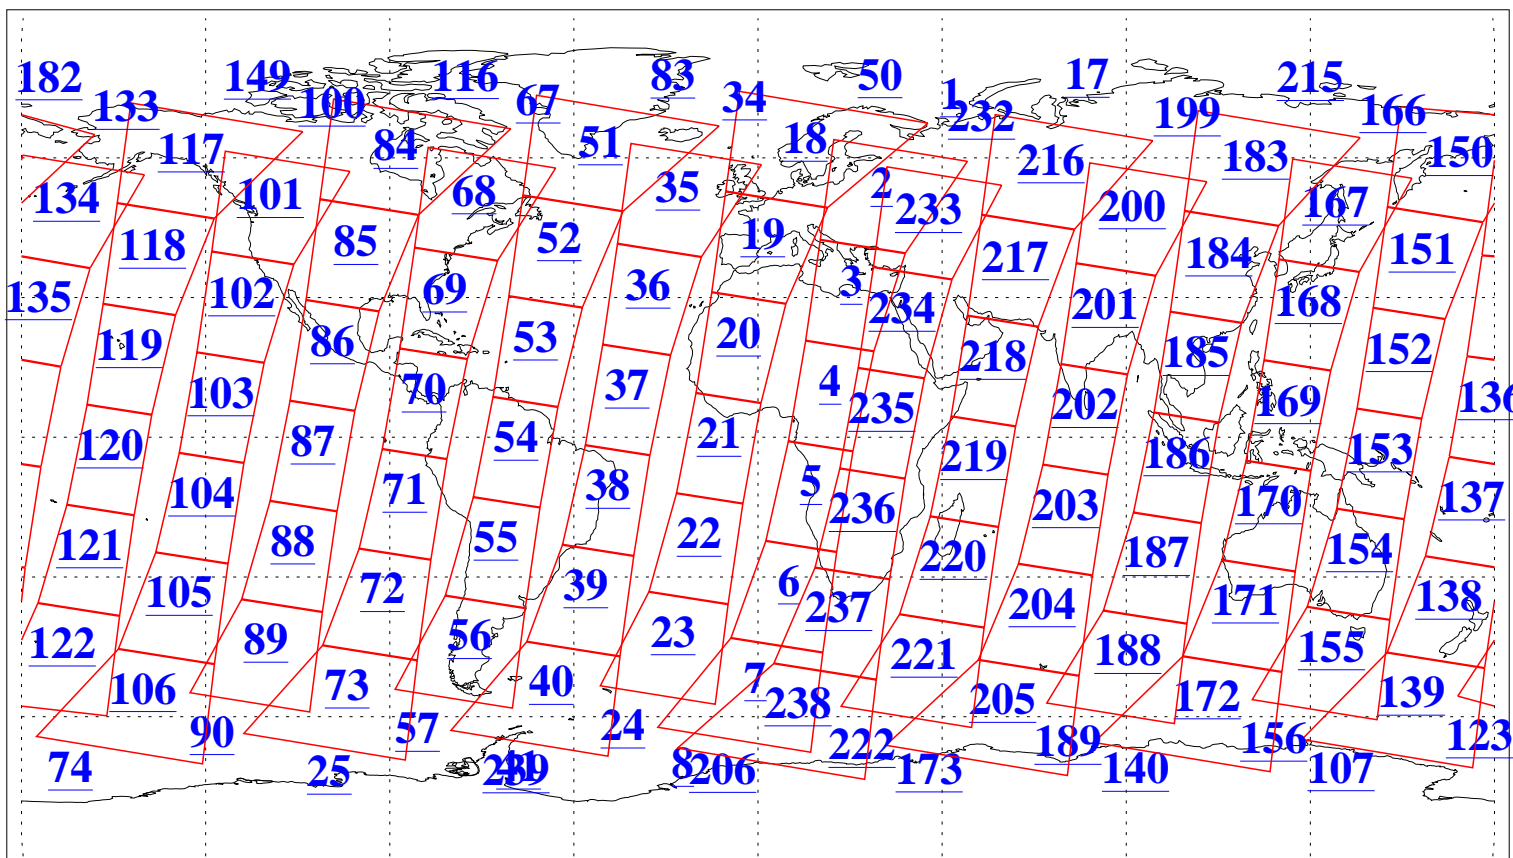

L1B Availability
AMSU Granules: 240
HSB Granules: 0
AIRS Granules: 240

1 Jul 2005
DoY 182
Aqua Day 1154
Granules: 1 to 120

Granules: 121 to 240

Legend: AMSU Available, HSB Available, AIRS Available

L1B Availability
AMSU Granules: 240
HSB Granules: 0
AIRS Granules: 240

1 Jul 2005
DoY 182
Aqua Day 1154
Ascending Granules

Descending Granules

Legend: AMSU Available, HSB Available, AIRS Available

L1B Availability
 AMSU Granules: 240
 HSB Granules: 0
 AIRS Granules: 240

1 Jul 2005
 DoY 182
 Aqua Day 1154

Northern Hemisphere Granules

Southern Hemisphere Granules

Legend: AMSU Available, ~~HSB Available~~, AIRS Available