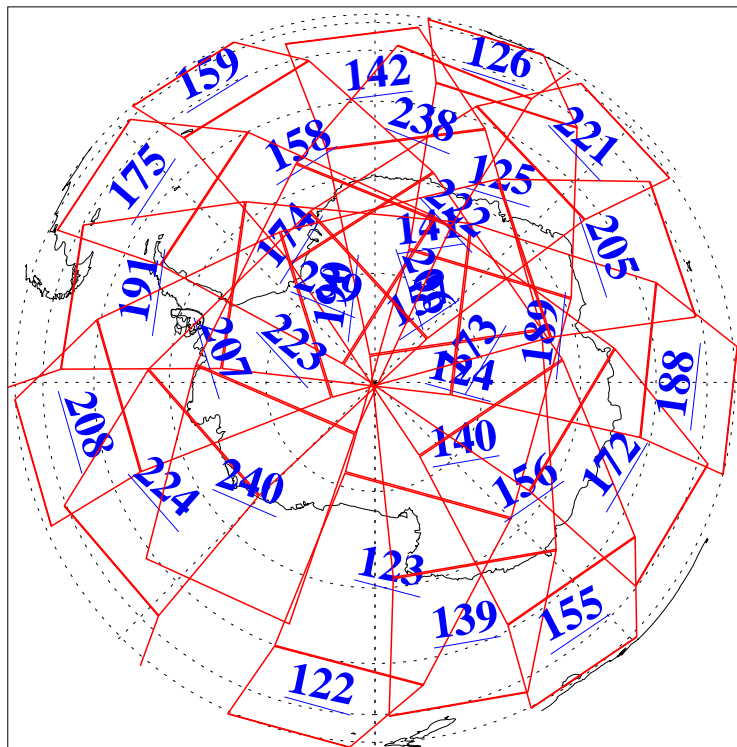

L1B Availability
AMSU Granules: 240
HSB Granules: 0
AIRS Granules: 240

1 Jul 2005
DoY 182
Aqua Day 1154
Granules: 1 to 120

Granules: 121 to 240

Legend: AMSU Available, HSB Available, AIRS Available

L1B Availability
AMSU Granules: 240
HSB Granules: 0
AIRS Granules: 240

1 Jul 2005
DoY 182
Aqua Day 1154
Ascending Granules

Descending Granules

Legend: AMSU Available, HSB Available, AIRS Available

L1B Availability
 AMSU Granules: 240
 HSB Granules: 0
 AIRS Granules: 240

1 Jul 2005
 DoY 182
 Aqua Day 1154

Northern Hemisphere Granules

Southern Hemisphere Granules

Legend: AMSU Available, ~~HSB Available~~, AIRS Available