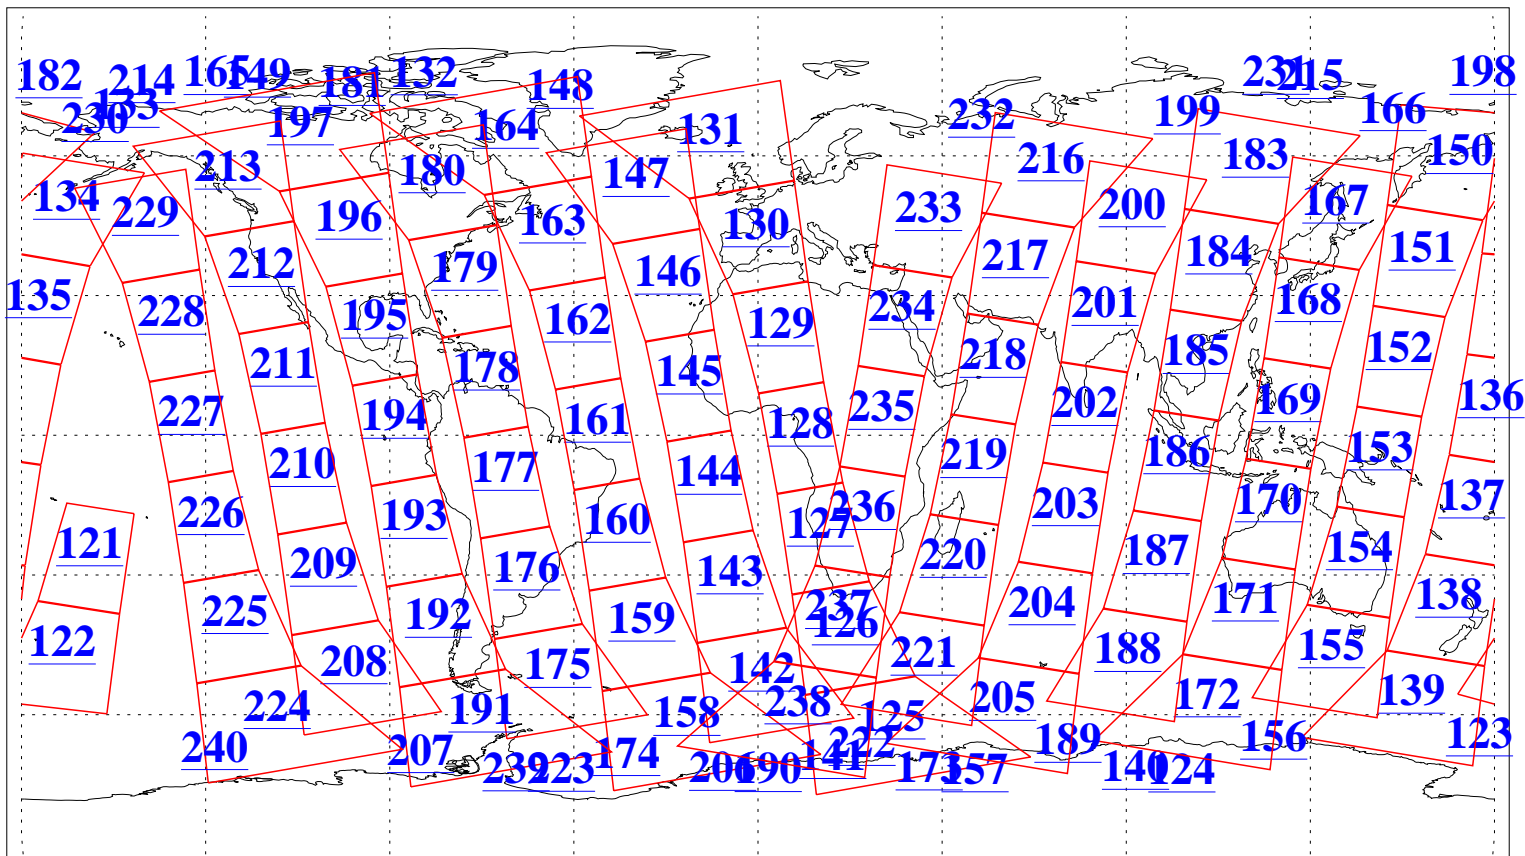

L1B Availability
AMSU Granules: 240
HSB Granules: 0
AIRS Granules: 240

1 Jul 2005
DoY 182
Aqua Day 1154
Granules: 1 to 120

Granules: 121 to 240

Legend: AMSU Available, HSB Available, AIRS Available

L1B Availability
AMSU Granules: 240
HSB Granules: 0
AIRS Granules: 240

1 Jul 2005
DoY 182
Aqua Day 1154
Ascending Granules

Descending Granules

Legend: AMSU Available, HSB Available, AIRS Available

L1B Availability
 AMSU Granules: 240
 HSB Granules: 0
 AIRS Granules: 240

1 Jul 2005
 DoY 182
 Aqua Day 1154