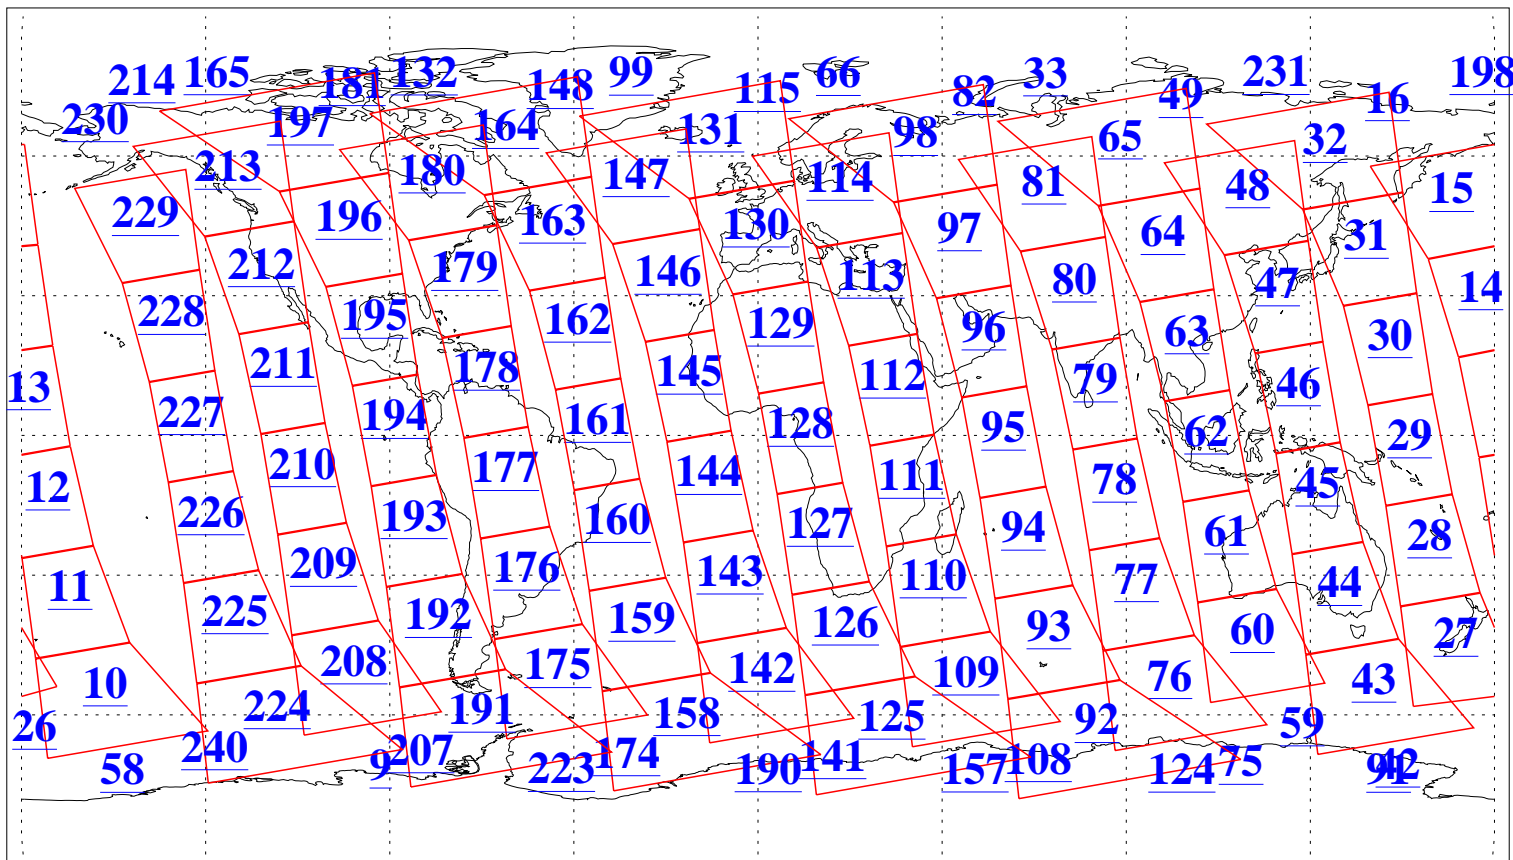

L1B Availability
AMSU Granules: 240
HSB Granules: 0
AIRS Granules: 240

1 Jul 2005
DoY 182
Aqua Day 1154
Granules: 1 to 120

Granules: 121 to 240

Legend: AMSU Available, HSB Available, AIRS Available

L1B Availability
AMSU Granules: 240
HSB Granules: 0
AIRS Granules: 240

1 Jul 2005
DoY 182
Aqua Day 1154
Ascending Granules

Descending Granules

Legend: AMSU Available, HSB Available, AIRS Available

L1B Availability
 AMSU Granules: 240
 HSB Granules: 0
 AIRS Granules: 240

1 Jul 2005
 DoY 182
 Aqua Day 1154