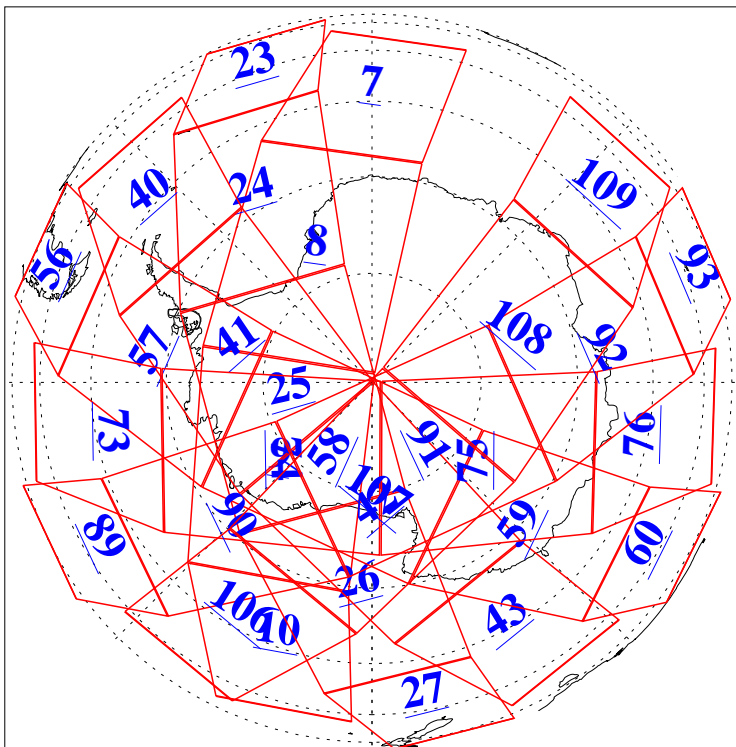

L1B Availability
AMSU Granules: 240
HSB Granules: 0
AIRS Granules: 240

1 Jul 2005
DoY 182
Aqua Day 1154
Granules: 1 to 120

Granules: 121 to 240

Legend: AMSU Available, HSB Available, AIRS Available

L1B Availability
AMSU Granules: 240
HSB Granules: 0
AIRS Granules: 240

1 Jul 2005
DoY 182
Aqua Day 1154
Ascending Granules

Descending Granules

Legend: AMSU Available, HSB Available, AIRS Available

L1B Availability
 AMSU Granules: 240
 HSB Granules: 0
 AIRS Granules: 240

1 Jul 2005
 DoY 182
 Aqua Day 1154

Northern Hemisphere Granules

Southern Hemisphere Granules

Legend: AMSU Available, ~~HSB Available~~, AIRS Available