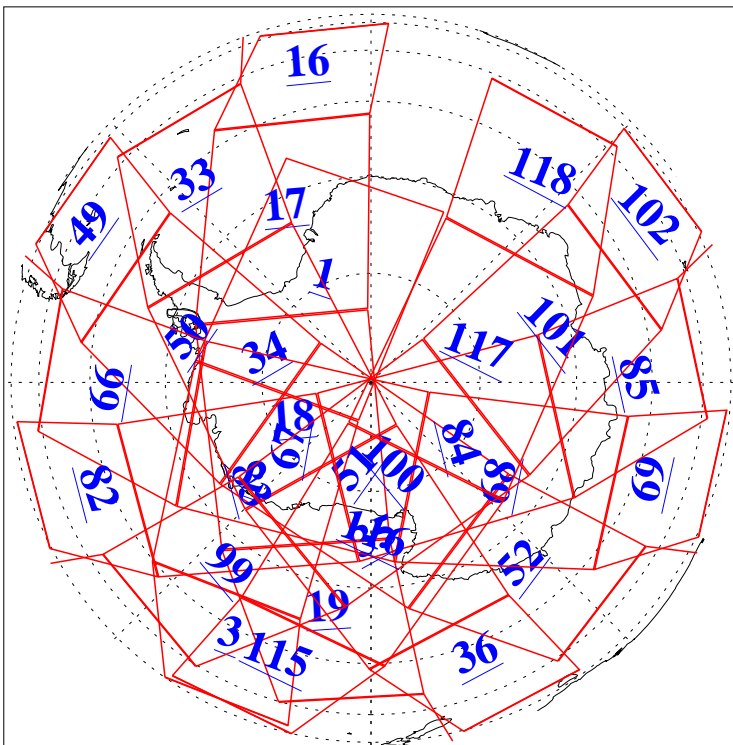

L1B Availability
AMSU Granules: 240
HSB Granules: 0
AIRS Granules: 240

30 Jun 2005
DoY 181
Aqua Day 1153
Granules: 1 to 120

Granules: 121 to 240

Legend: AMSU Available, HSB Available, AIRS Available

L1B Availability
AMSU Granules: 240
HSB Granules: 0
AIRS Granules: 240

30 Jun 2005
DoY 181
Aqua Day 1153
Ascending Granules

Descending Granules

Legend: AMSU Available, HSB Available, AIRS Available

L1B Availability
 AMSU Granules: 240
 HSB Granules: 0
 AIRS Granules: 240

30 Jun 2005
 DoY 181
 Aqua Day 1153

Northern Hemisphere Granules

Southern Hemisphere Granules

Legend: AMSU Available, HSB Available, AIRS Available