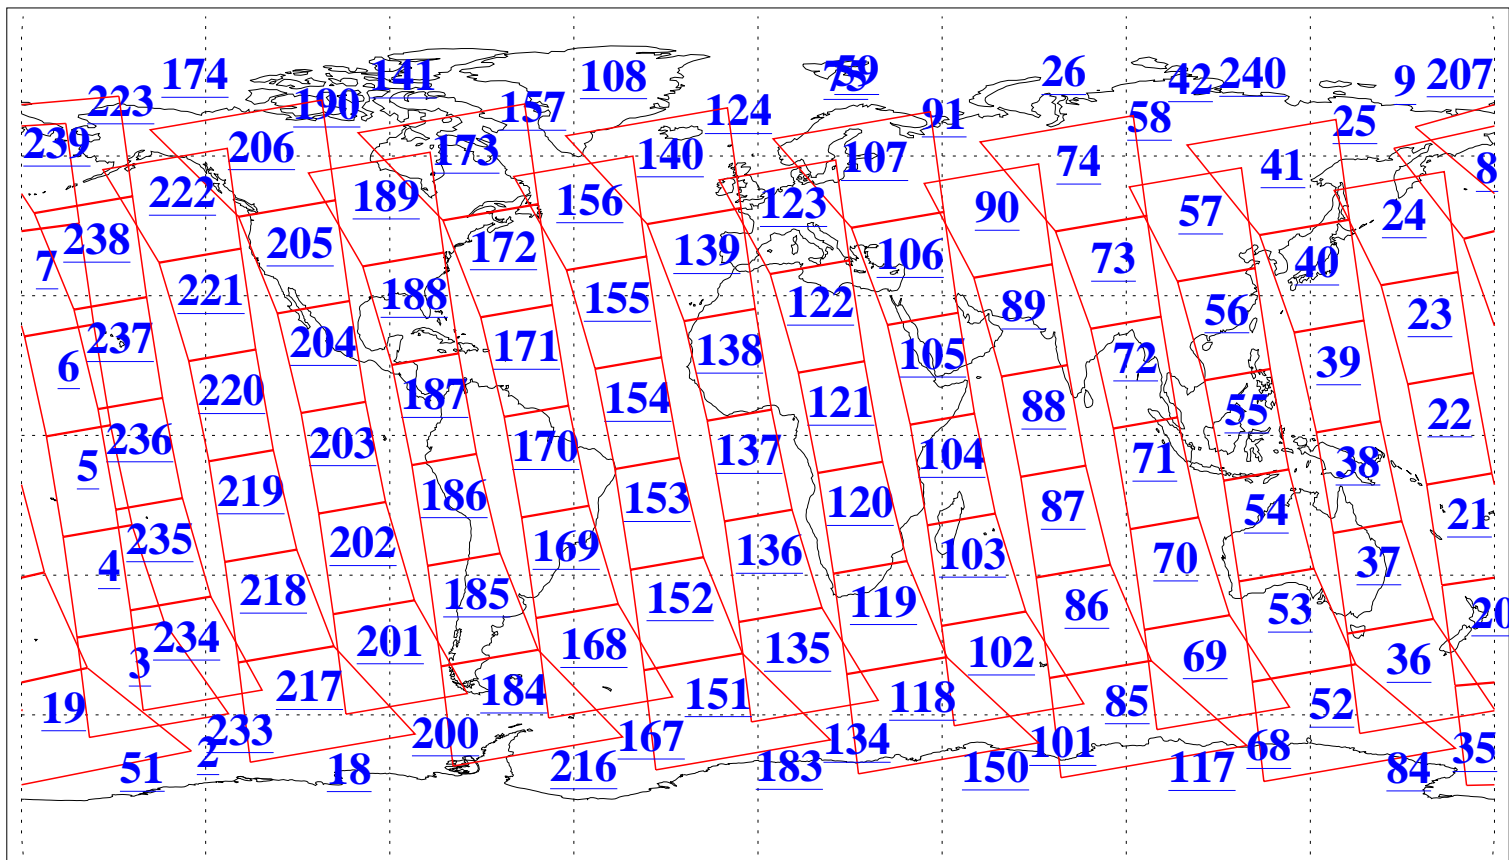

L1B Availability
AMSU Granules: 240
HSB Granules: 0
AIRS Granules: 240

30 Jun 2005
DoY 181
Aqua Day 1153
Granules: 1 to 120

Granules: 121 to 240

Legend: AMSU Available, HSB Available, AIRS Available

L1B Availability
AMSU Granules: 240
HSB Granules: 0
AIRS Granules: 240

30 Jun 2005
DoY 181
Aqua Day 1153
Ascending Granules

Descending Granules

Legend: AMSU Available, HSB Available, AIRS Available

L1B Availability
 AMSU Granules: 240
 HSB Granules: 0
 AIRS Granules: 240

30 Jun 2005
 DoY 181
 Aqua Day 1153

Northern Hemisphere Granules

Southern Hemisphere Granules

Legend: AMSU Available, HSB Available, AIRS Available