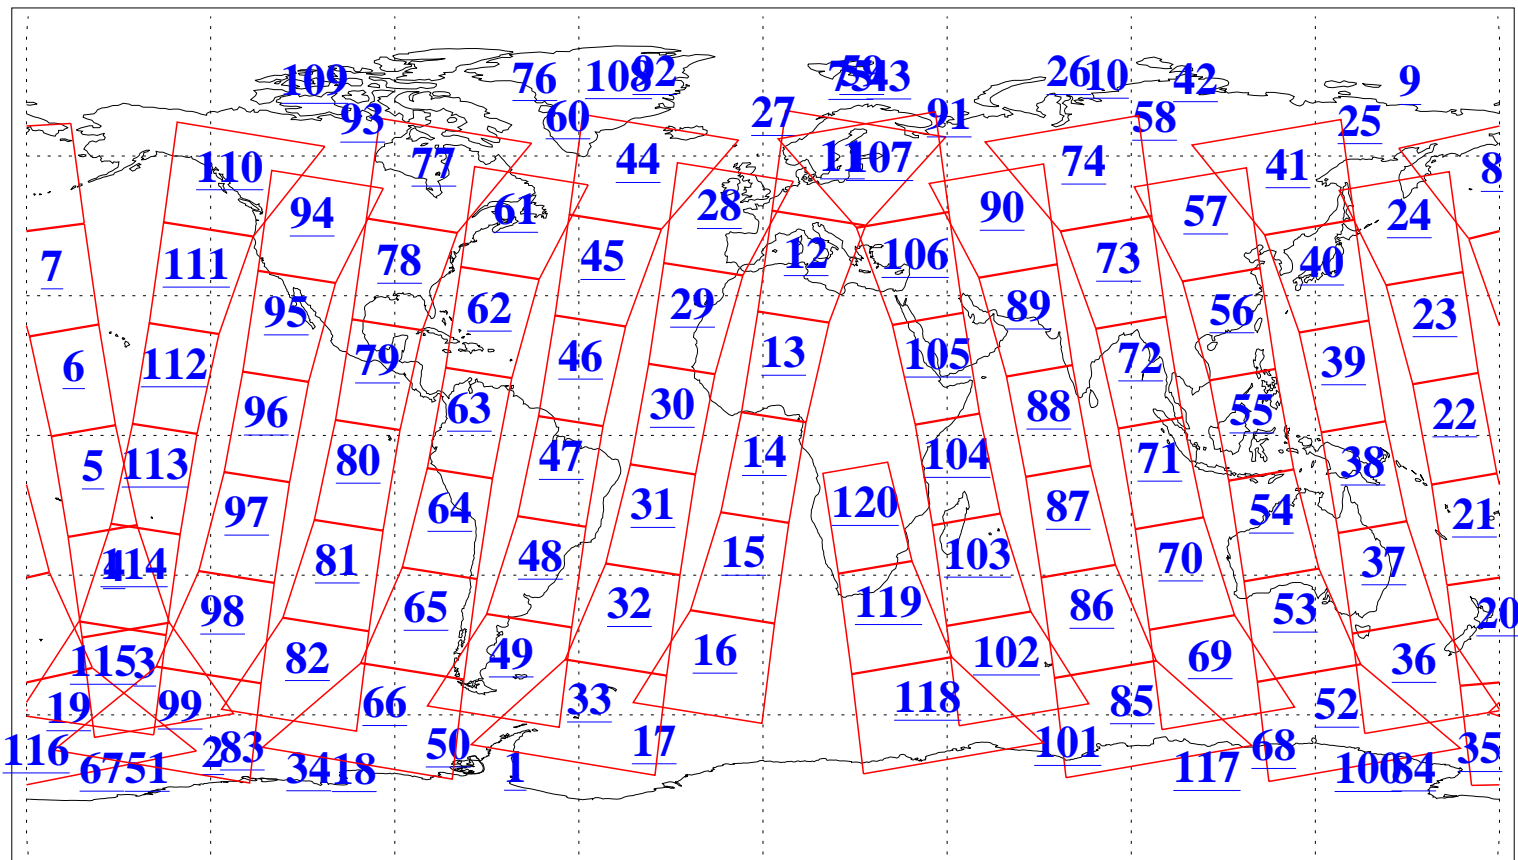

L1B Availability
AMSU Granules: 240
HSB Granules: 0
AIRS Granules: 240

30 Jun 2005
DoY 181
Aqua Day 1153
Granules: 1 to 120

Granules: 121 to 240

Legend: AMSU Available, HSB Available, AIRS Available

L1B Availability
AMSU Granules: 240
HSB Granules: 0
AIRS Granules: 240

30 Jun 2005
DoY 181
Aqua Day 1153
Ascending Granules

Descending Granules

Legend: AMSU Available, HSB Available, AIRS Available

L1B Availability
 AMSU Granules: 240
 HSB Granules: 0
 AIRS Granules: 240

30 Jun 2005
 DoY 181
 Aqua Day 1153

Northern Hemisphere Granules

Southern Hemisphere Granules

Legend: AMSU Available, HSB Available, AIRS Available