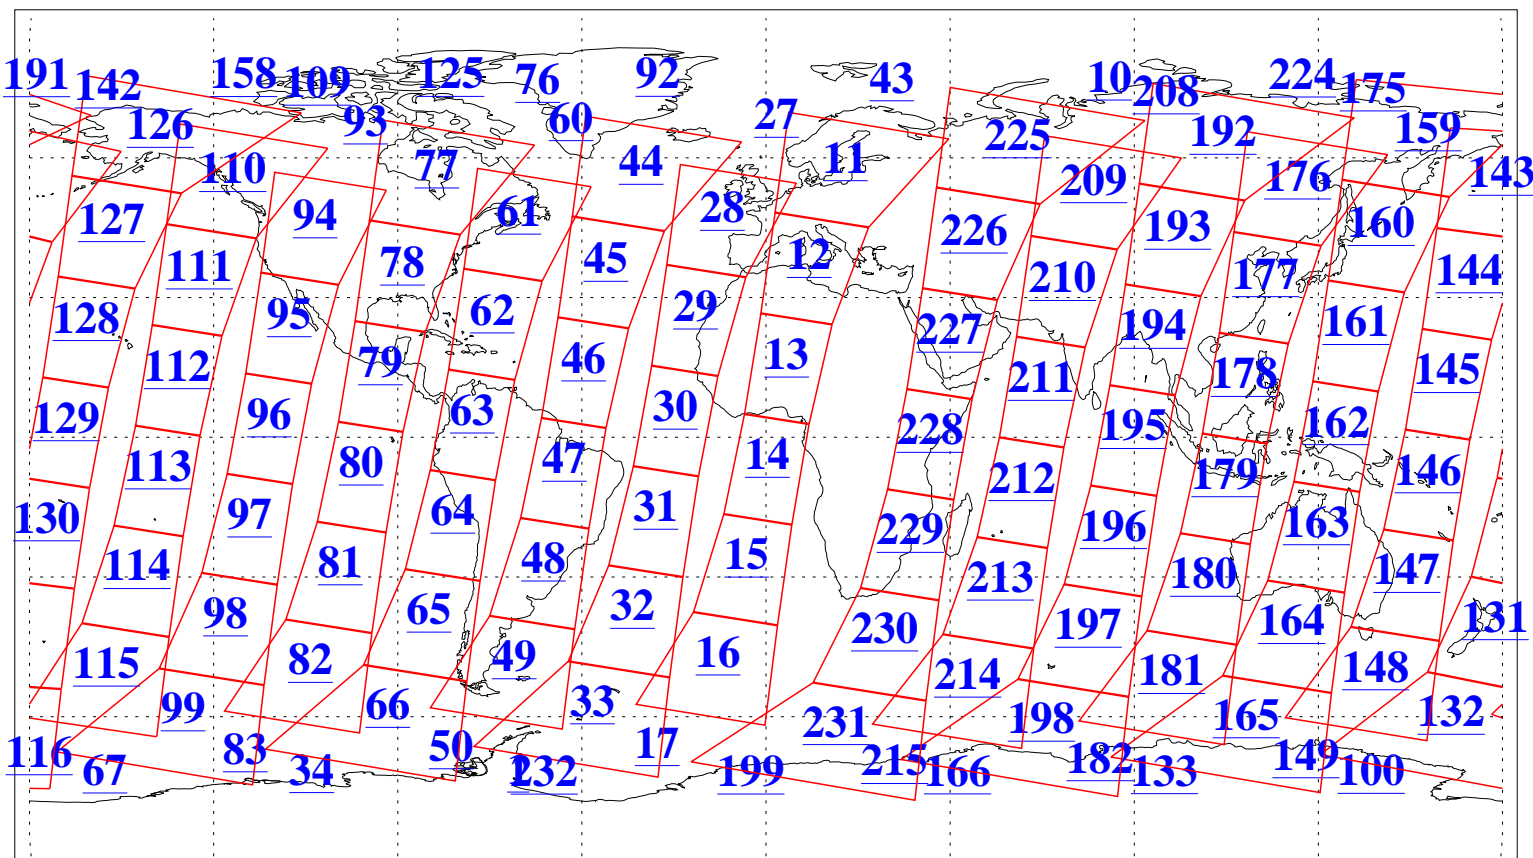

L1B Availability
AMSU Granules: 240
HSB Granules: 0
AIRS Granules: 240

30 Jun 2005
DoY 181
Aqua Day 1153
Granules: 1 to 120

Granules: 121 to 240

Legend: AMSU Available, HSB Available, AIRS Available

L1B Availability
AMSU Granules: 240
HSB Granules: 0
AIRS Granules: 240

30 Jun 2005
DoY 181
Aqua Day 1153
Ascending Granules

Descending Granules

Legend: AMSU Available, HSB Available, AIRS Available

L1B Availability
 AMSU Granules: 240
 HSB Granules: 0
 AIRS Granules: 240

30 Jun 2005
 DoY 181
 Aqua Day 1153

Northern Hemisphere Granules

Southern Hemisphere Granules

Legend: AMSU Available, HSB Available, AIRS Available