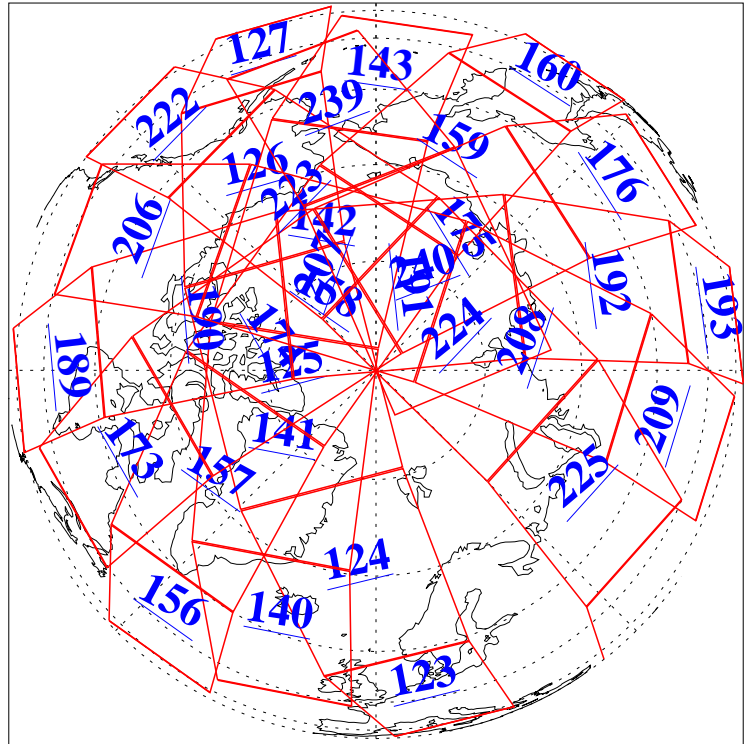

L1B Availability
AMSU Granules: 240
HSB Granules: 0
AIRS Granules: 240

30 Jun 2005
DoY 181
Aqua Day 1153
Granules: 1 to 120

Granules: 121 to 240

Legend: AMSU Available, HSB Available, AIRS Available

L1B Availability
AMSU Granules: 240
HSB Granules: 0
AIRS Granules: 240

30 Jun 2005
DoY 181
Aqua Day 1153
Ascending Granules

Descending Granules

Legend: AMSU Available, HSB Available, AIRS Available

L1B Availability
 AMSU Granules: 240
 HSB Granules: 0
 AIRS Granules: 240

30 Jun 2005
 DoY 181
 Aqua Day 1153

Northern Hemisphere Granules

Southern Hemisphere Granules

Legend: AMSU Available, HSB Available, AIRS Available