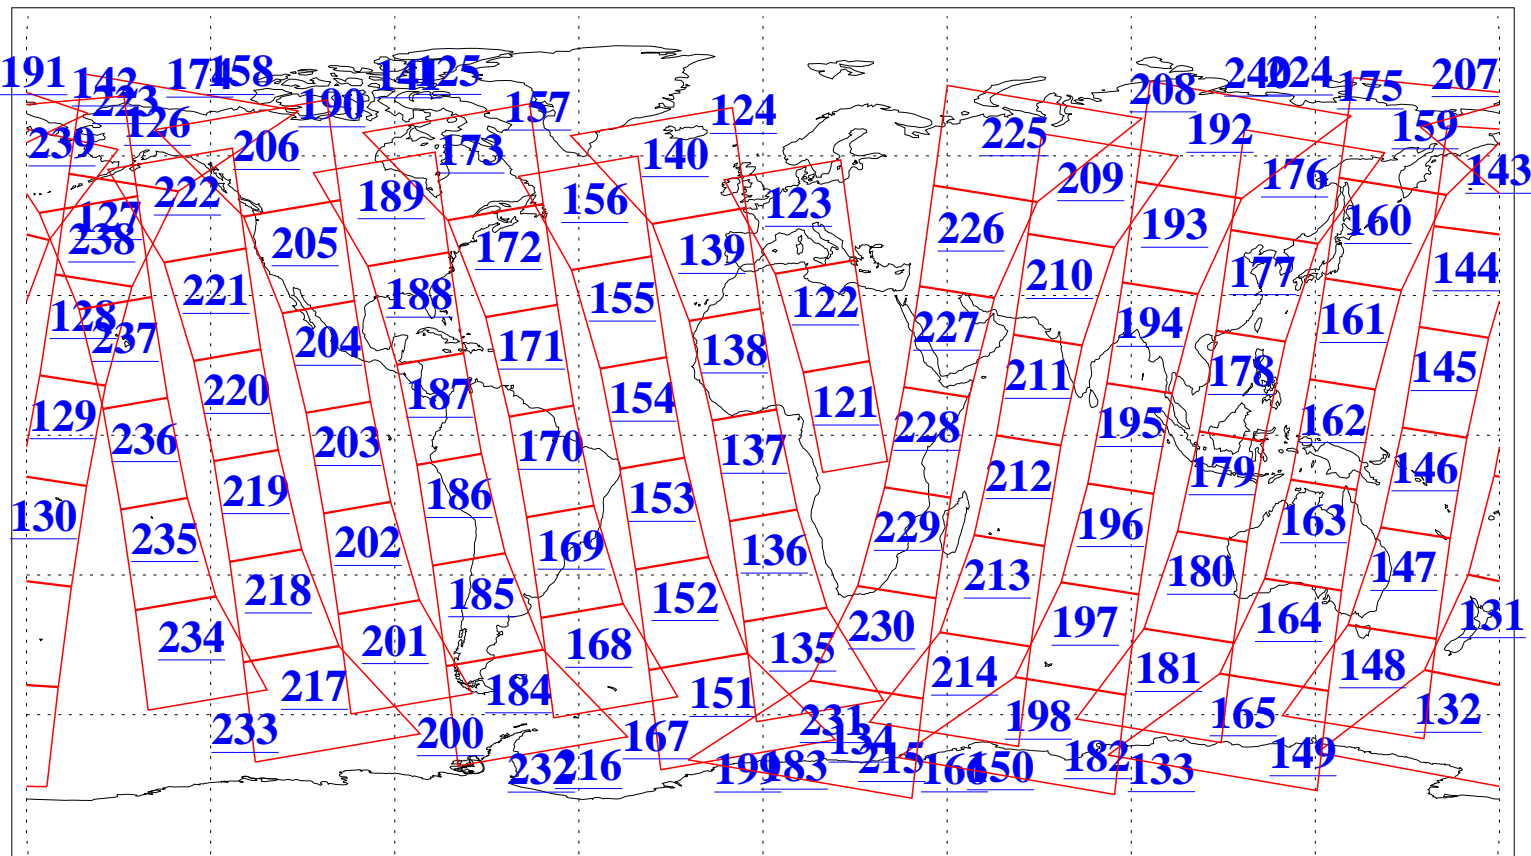

L1B Availability
AMSU Granules: 240
HSB Granules: 0
AIRS Granules: 240

30 Jun 2005
DoY 181
Aqua Day 1153
Granules: 1 to 120

Granules: 121 to 240

Legend: AMSU Available, HSB Available, AIRS Available

L1B Availability
AMSU Granules: 240
HSB Granules: 0
AIRS Granules: 240

30 Jun 2005
DoY 181
Aqua Day 1153
Ascending Granules

Descending Granules

Legend: AMSU Available, HSB Available, AIRS Available

L1B Availability
 AMSU Granules: 240
 HSB Granules: 0
 AIRS Granules: 240

30 Jun 2005
 DoY 181
 Aqua Day 1153

Northern Hemisphere Granules

Southern Hemisphere Granules

Legend: AMSU Available, HSB Available, AIRS Available