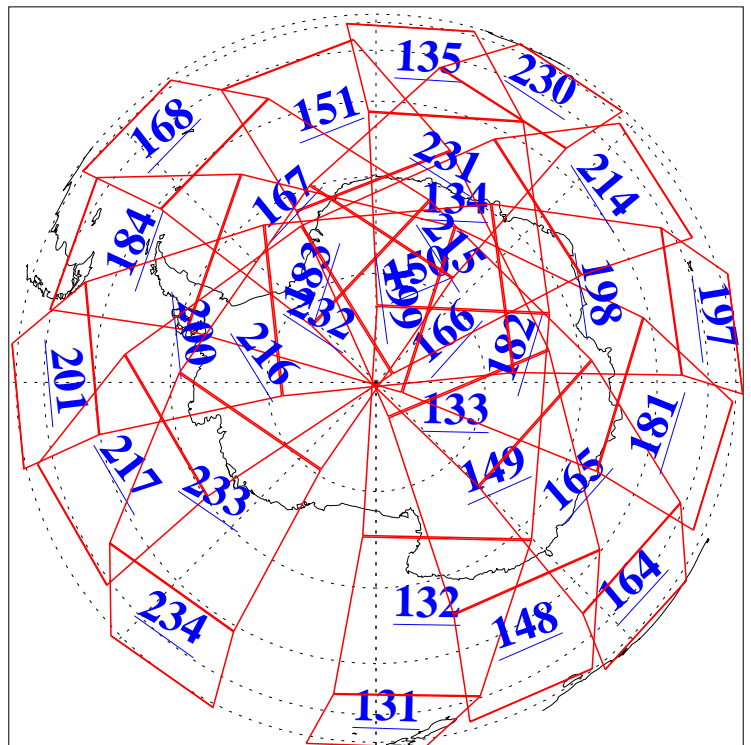

L1B Availability
AMSU Granules: 240
HSB Granules: 0
AIRS Granules: 240

30 Jun 2005
DoY 181
Aqua Day 1153
Granules: 1 to 120

Granules: 121 to 240

Legend: AMSU Available, HSB Available, AIRS Available

L1B Availability
AMSU Granules: 240
HSB Granules: 0
AIRS Granules: 240

30 Jun 2005
DoY 181
Aqua Day 1153
Ascending Granules

Descending Granules

Legend: AMSU Available, HSB Available, AIRS Available

L1B Availability
 AMSU Granules: 240
 HSB Granules: 0
 AIRS Granules: 240

30 Jun 2005
 DoY 181
 Aqua Day 1153

Northern Hemisphere Granules

Southern Hemisphere Granules

Legend: AMSU Available, HSB Available, AIRS Available