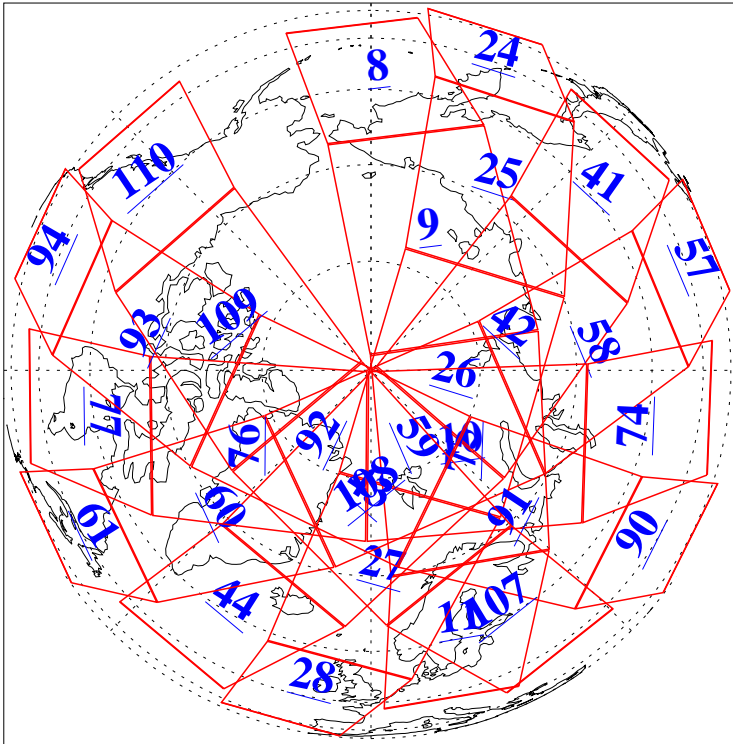

L1B Availability
AMSU Granules: 240
HSB Granules: 0
AIRS Granules: 240

30 Jun 2005
DoY 181
Aqua Day 1153
Granules: 1 to 120

Granules: 121 to 240

Legend: AMSU Available, HSB Available, AIRS Available

L1B Availability
AMSU Granules: 240
HSB Granules: 0
AIRS Granules: 240

30 Jun 2005
DoY 181
Aqua Day 1153
Ascending Granules

Descending Granules

Legend: AMSU Available, HSB Available, AIRS Available

L1B Availability
 AMSU Granules: 240
 HSB Granules: 0
 AIRS Granules: 240

30 Jun 2005
 DoY 181
 Aqua Day 1153

Northern Hemisphere Granules

Southern Hemisphere Granules

Legend: AMSU Available, HSB Available, AIRS Available