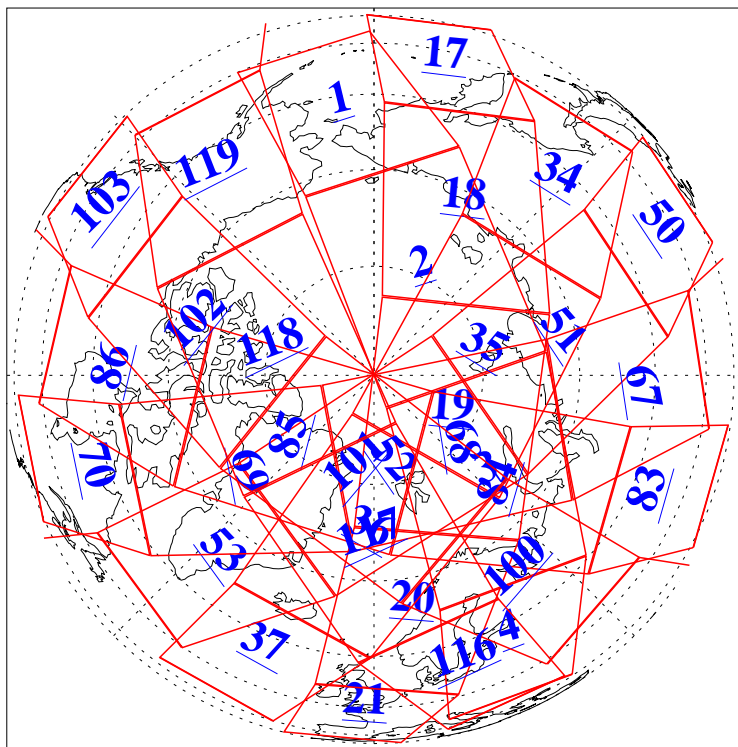

L1B Availability  
AMSU Granules: 240  
HSB Granules: 0  
AIRS Granules: 240

29 Jun 2005  
DoY 180  
Aqua Day 1152  
Granules: 1 to 120

Granules: 121 to 240

Legend: AMSU Available, HSB Available, AIRS Available

L1B Availability  
AMSU Granules: 240  
HSB Granules: 0  
AIRS Granules: 240

29 Jun 2005  
DoY 180  
Aqua Day 1152  
Ascending Granules

Descending Granules

Legend: AMSU Available, HSB Available, AIRS Available

L1B Availability  
 AMSU Granules: 240  
 HSB Granules: 0  
 AIRS Granules: 240

29 Jun 2005  
 DoY 180  
 Aqua Day 1152

Northern Hemisphere Granules

Southern Hemisphere Granules

Legend: AMSU Available, HSB Available, AIRS Available