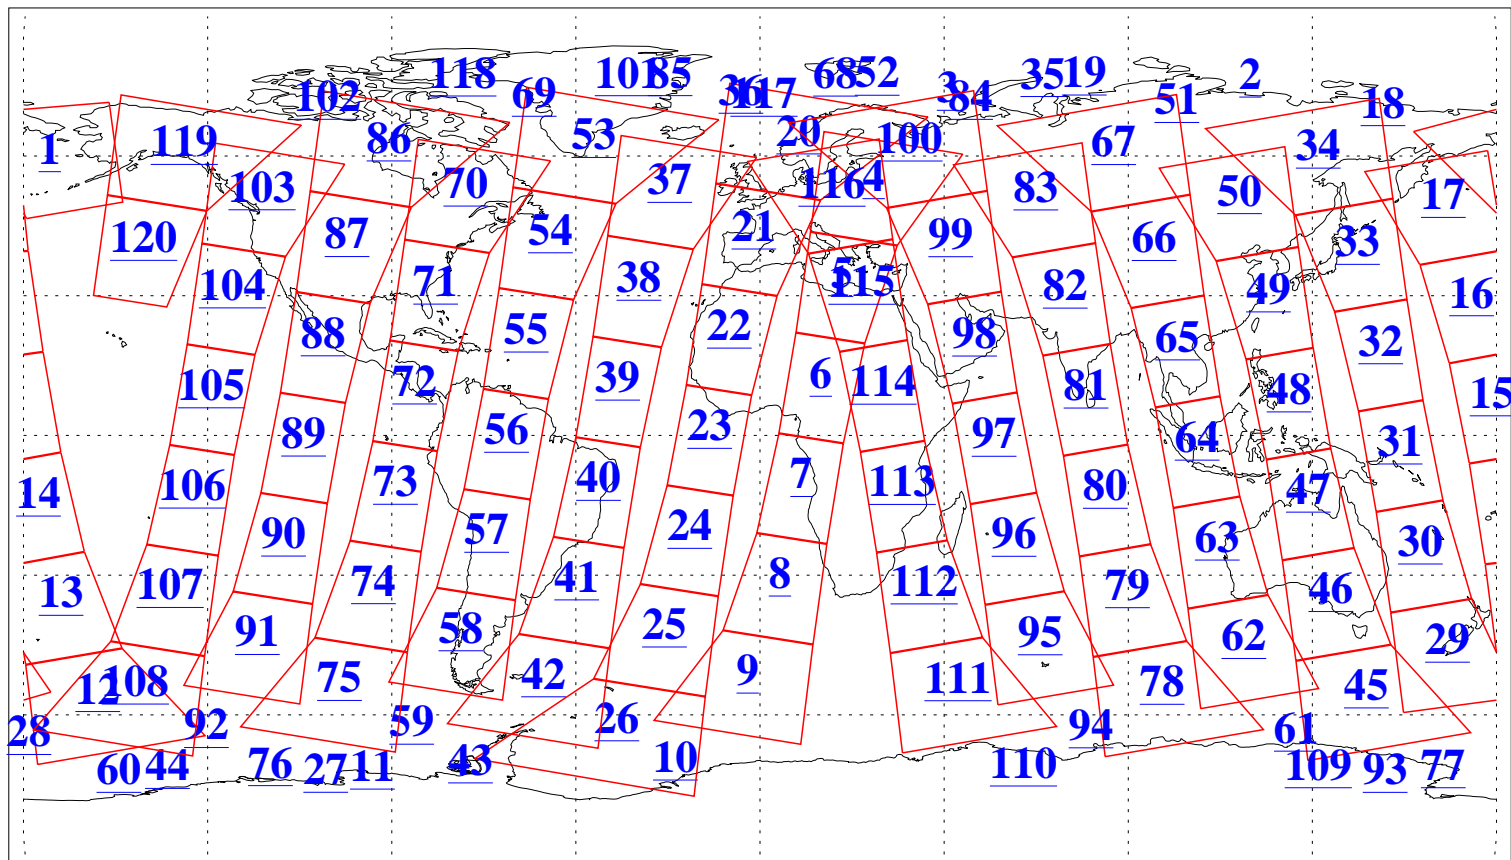

L1B Availability  
AMSU Granules: 240  
HSB Granules: 0  
AIRS Granules: 240

29 Jun 2005  
DoY 180  
Aqua Day 1152  
Granules: 1 to 120

Granules: 121 to 240

Legend: AMSU Available, HSB Available, AIRS Available

L1B Availability  
AMSU Granules: 240  
HSB Granules: 0  
AIRS Granules: 240

29 Jun 2005  
DoY 180  
Aqua Day 1152  
Ascending Granules

Descending Granules

Legend: AMSU Available, HSB Available, AIRS Available

L1B Availability  
 AMSU Granules: 240  
 HSB Granules: 0  
 AIRS Granules: 240

29 Jun 2005  
 DoY 180  
 Aqua Day 1152

Northern Hemisphere Granules

Southern Hemisphere Granules

Legend: AMSU Available, HSB Available, AIRS Available