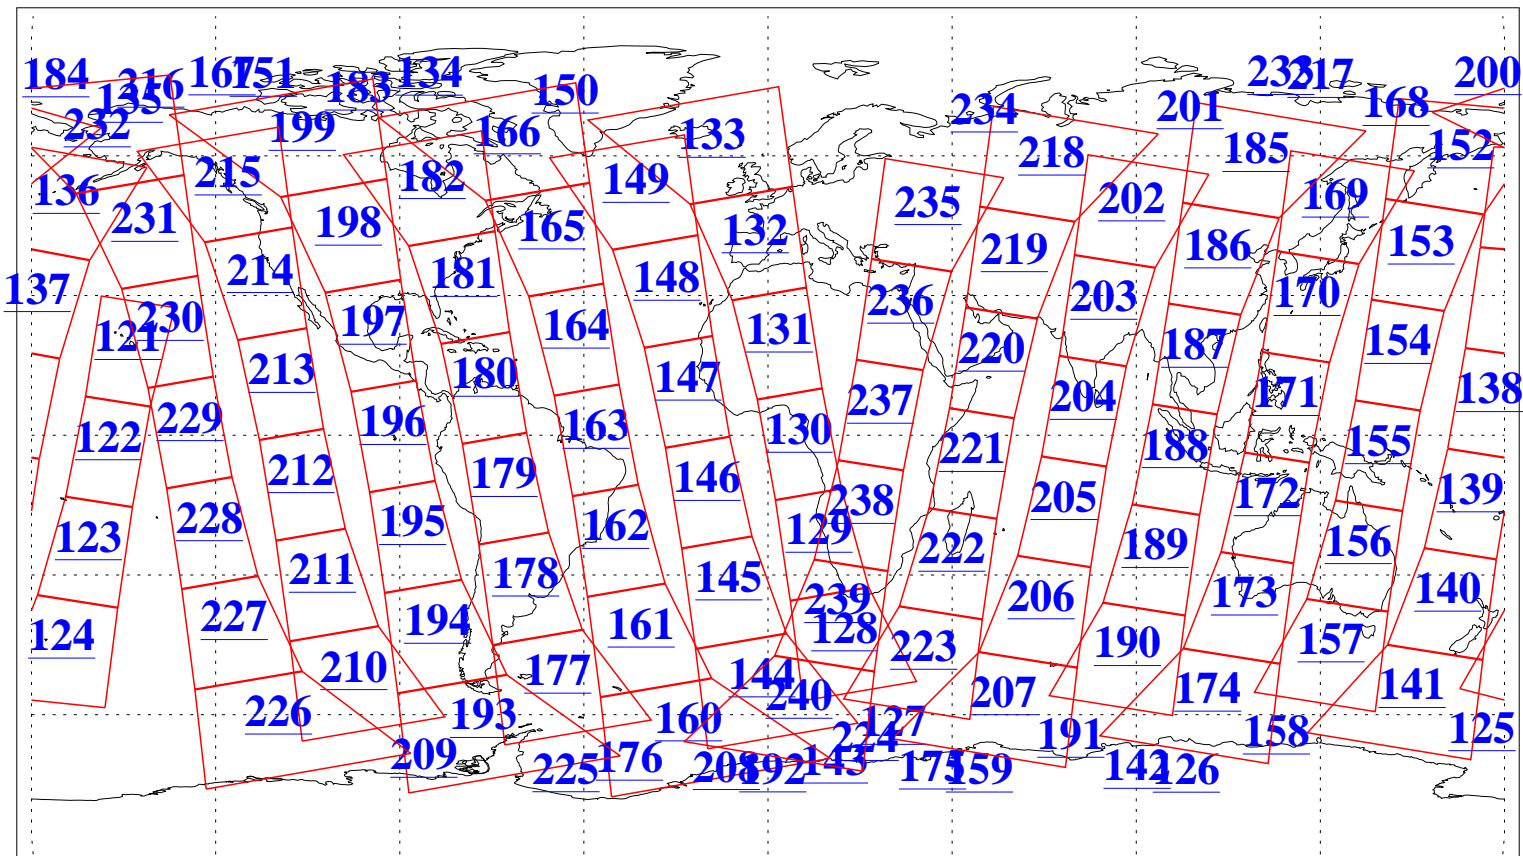

L1B Availability  
AMSU Granules: 240  
HSB Granules: 0  
AIRS Granules: 240

29 Jun 2005  
DoY 180  
Aqua Day 1152  
Granules: 1 to 120

Granules: 121 to 240

Legend: AMSU Available, HSB Available, AIRS Available

L1B Availability  
AMSU Granules: 240  
HSB Granules: 0  
AIRS Granules: 240

29 Jun 2005  
DoY 180  
Aqua Day 1152  
Ascending Granules

Descending Granules

Legend: AMSU Available, HSB Available, AIRS Available

L1B Availability  
 AMSU Granules: 240  
 HSB Granules: 0  
 AIRS Granules: 240

29 Jun 2005  
 DoY 180  
 Aqua Day 1152

Northern Hemisphere Granules

Southern Hemisphere Granules

Legend: AMSU Available, HSB Available, AIRS Available