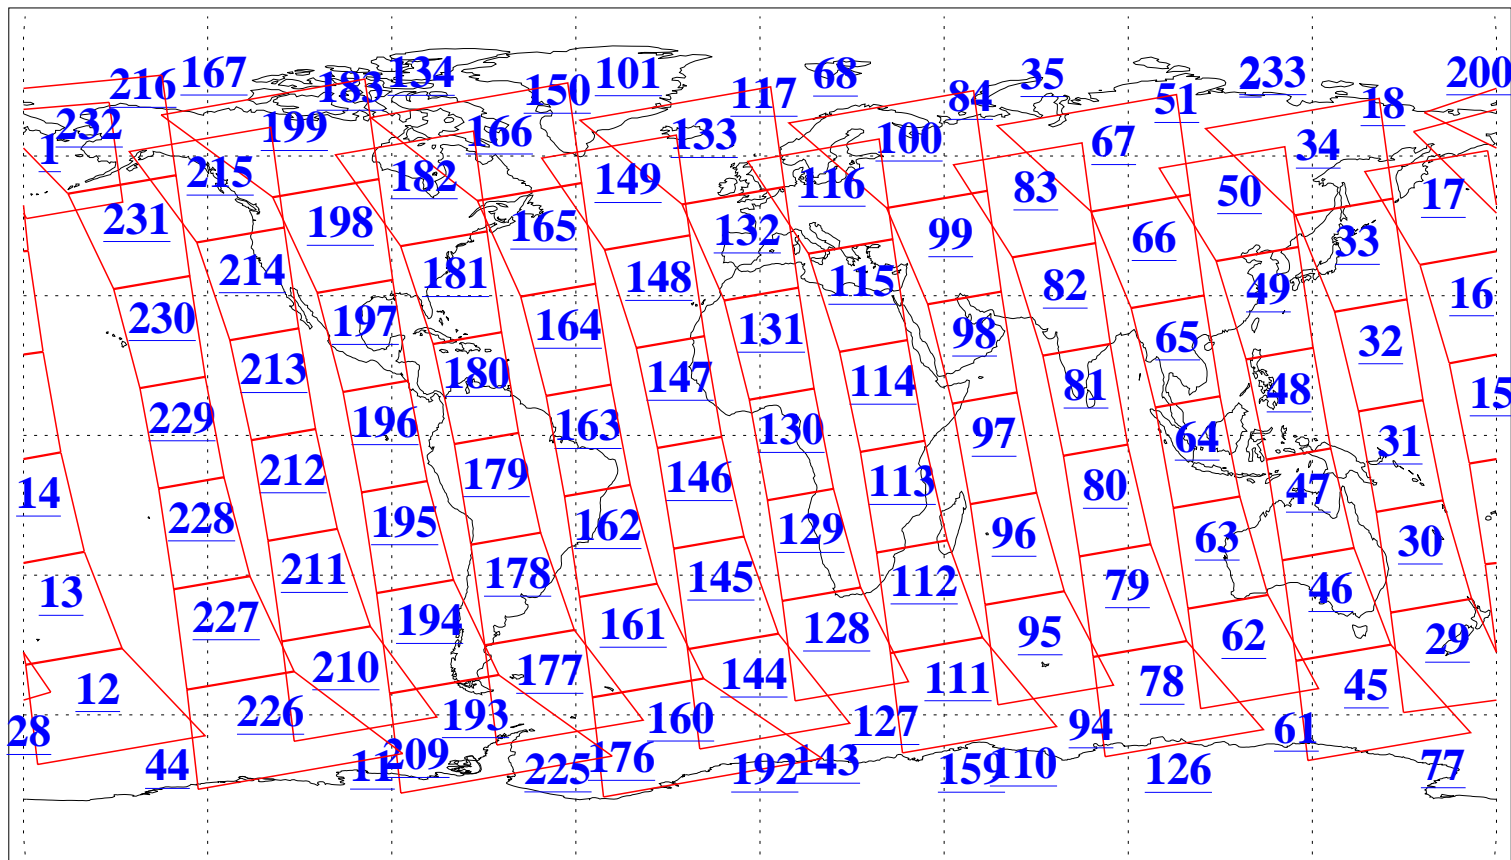

L1B Availability  
AMSU Granules: 240  
HSB Granules: 0  
AIRS Granules: 240

29 Jun 2005  
DoY 180  
Aqua Day 1152  
Granules: 1 to 120

Granules: 121 to 240

Legend: AMSU Available, HSB Available, AIRS Available

L1B Availability  
AMSU Granules: 240  
HSB Granules: 0  
AIRS Granules: 240

29 Jun 2005  
DoY 180  
Aqua Day 1152  
Ascending Granules

Descending Granules

Legend: AMSU Available, HSB Available, AIRS Available

L1B Availability  
 AMSU Granules: 240  
 HSB Granules: 0  
 AIRS Granules: 240

29 Jun 2005  
 DoY 180  
 Aqua Day 1152

Northern Hemisphere Granules

Southern Hemisphere Granules

Legend: AMSU Available, HSB Available, AIRS Available