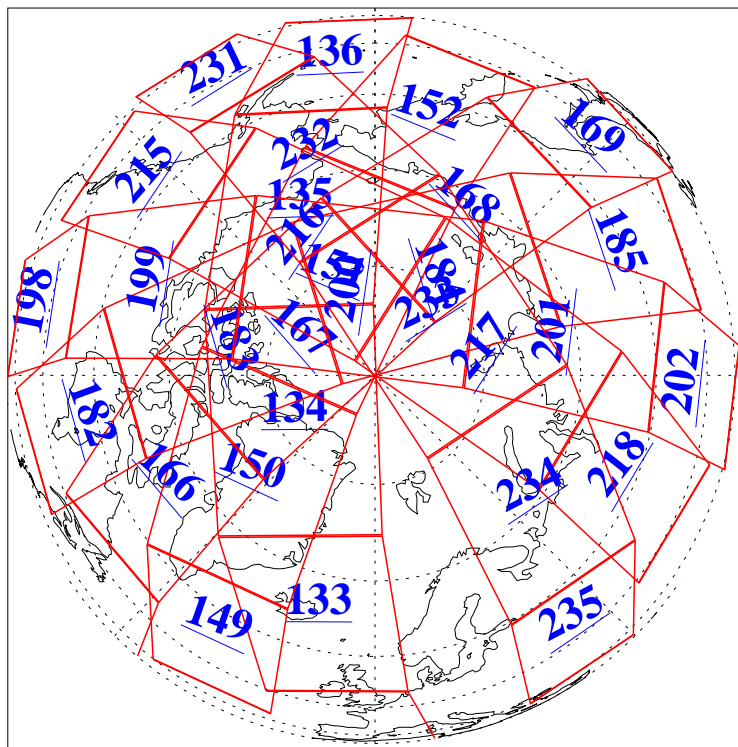

L1B Availability  
AMSU Granules: 240  
HSB Granules: 0  
AIRS Granules: 240

29 Jun 2005  
DoY 180  
Aqua Day 1152  
Granules: 1 to 120

Granules: 121 to 240

Legend: AMSU Available, HSB Available, AIRS Available

L1B Availability  
AMSU Granules: 240  
HSB Granules: 0  
AIRS Granules: 240

29 Jun 2005  
DoY 180  
Aqua Day 1152  
Ascending Granules

Descending Granules

Legend: AMSU Available, HSB Available, AIRS Available

L1B Availability  
 AMSU Granules: 240  
 HSB Granules: 0  
 AIRS Granules: 240

29 Jun 2005  
 DoY 180  
 Aqua Day 1152

Northern Hemisphere Granules

Southern Hemisphere Granules

Legend: AMSU Available, HSB Available, AIRS Available