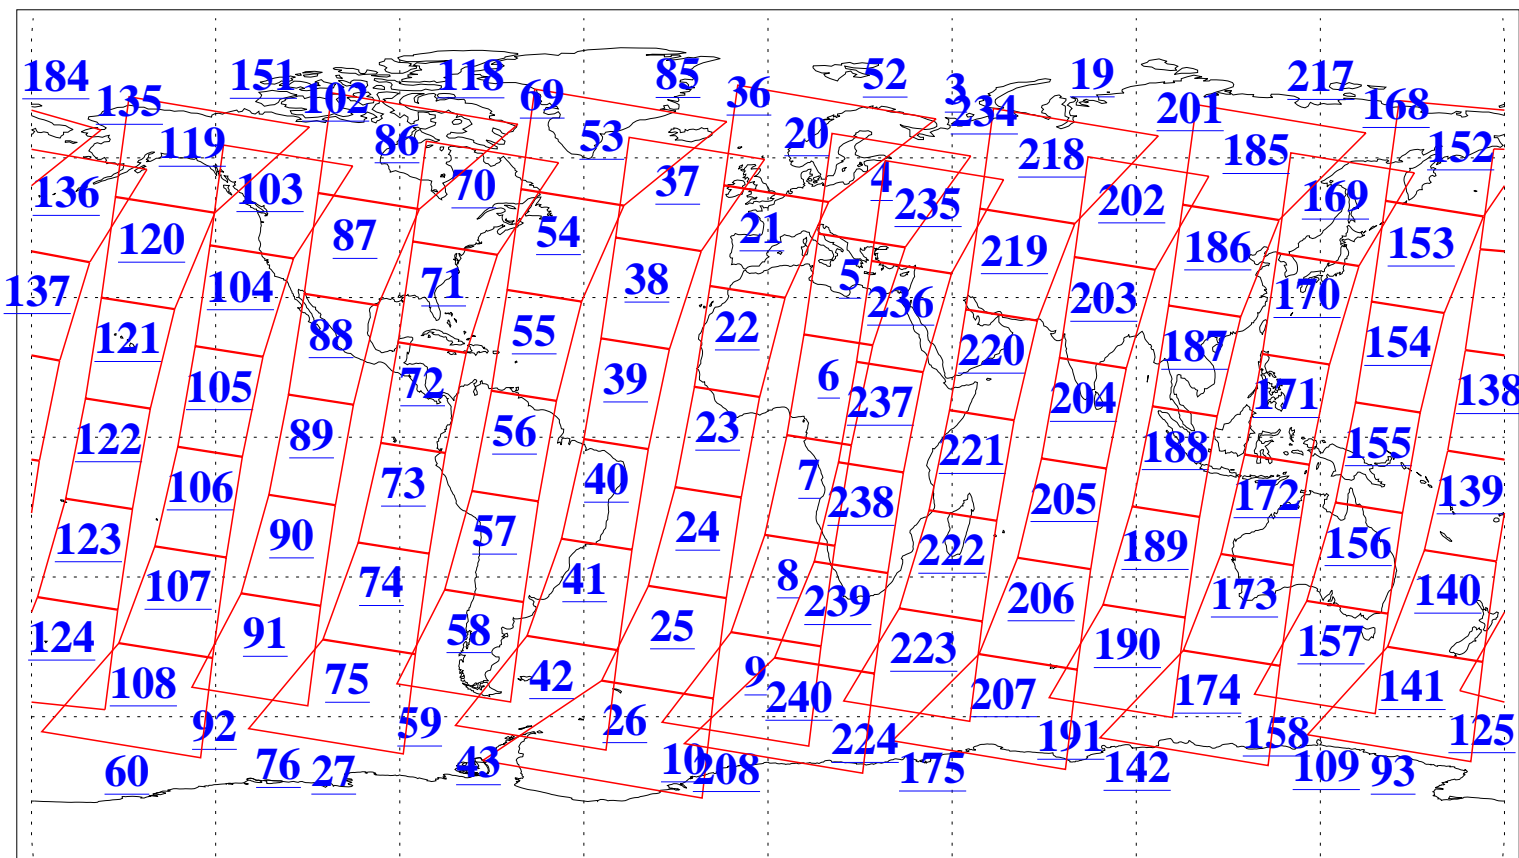

L1B Availability  
AMSU Granules: 240  
HSB Granules: 0  
AIRS Granules: 240

29 Jun 2005  
DoY 180  
Aqua Day 1152  
Granules: 1 to 120

Granules: 121 to 240

Legend: AMSU Available, HSB Available, AIRS Available

L1B Availability  
AMSU Granules: 240  
HSB Granules: 0  
AIRS Granules: 240

29 Jun 2005  
DoY 180  
Aqua Day 1152  
Ascending Granules

Descending Granules

Legend: AMSU Available, HSB Available, AIRS Available

L1B Availability  
 AMSU Granules: 240  
 HSB Granules: 0  
 AIRS Granules: 240

29 Jun 2005  
 DoY 180  
 Aqua Day 1152

Northern Hemisphere Granules

Southern Hemisphere Granules

Legend: AMSU Available, HSB Available, AIRS Available