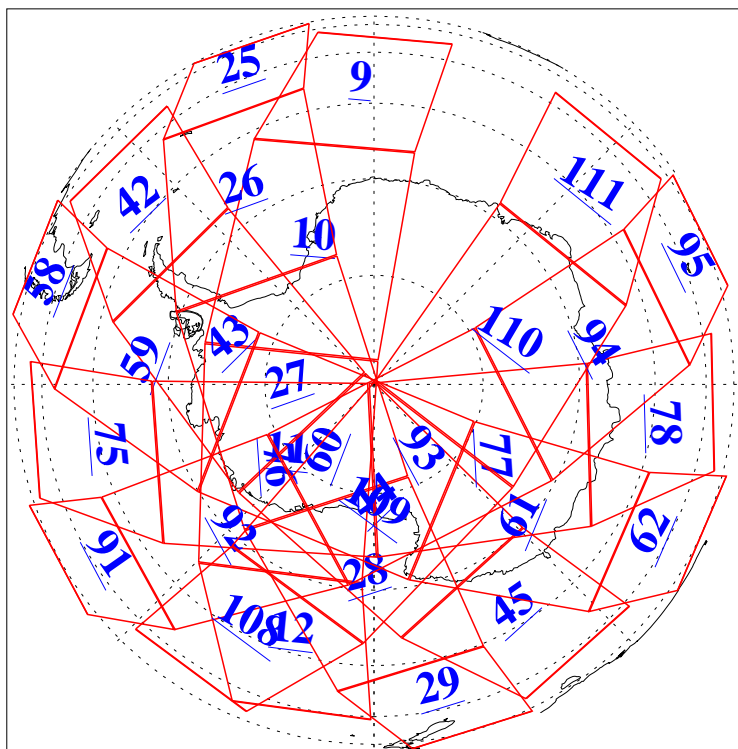

L1B Availability  
AMSU Granules: 240  
HSB Granules: 0  
AIRS Granules: 240

29 Jun 2005  
DoY 180  
Aqua Day 1152  
Granules: 1 to 120

Granules: 121 to 240

Legend: AMSU Available, HSB Available, AIRS Available

L1B Availability  
AMSU Granules: 240  
HSB Granules: 0  
AIRS Granules: 240

29 Jun 2005  
DoY 180  
Aqua Day 1152  
Ascending Granules

Descending Granules

Legend: AMSU Available, HSB Available, AIRS Available

L1B Availability  
 AMSU Granules: 240  
 HSB Granules: 0  
 AIRS Granules: 240

29 Jun 2005  
 DoY 180  
 Aqua Day 1152

Northern Hemisphere Granules

Southern Hemisphere Granules

Legend: AMSU Available, HSB Available, AIRS Available