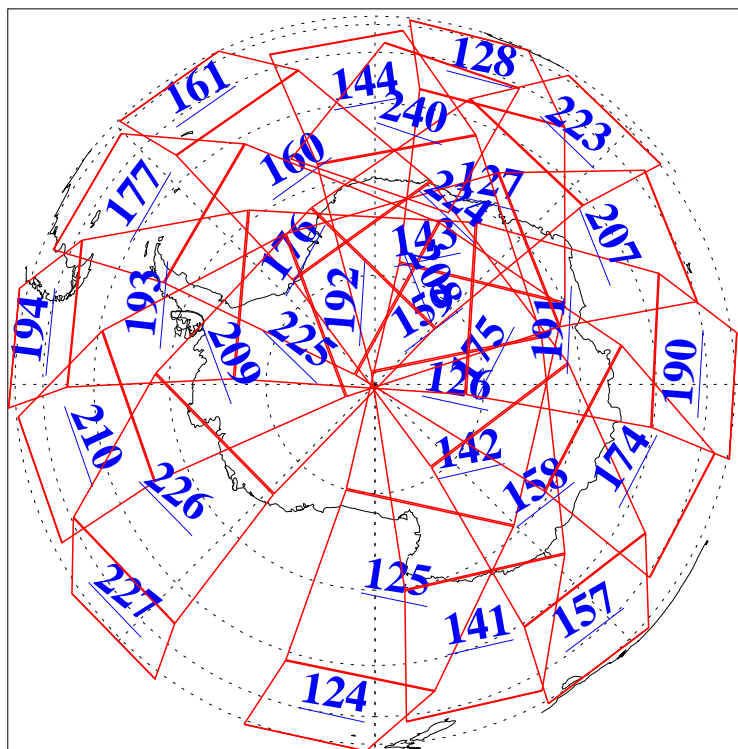

L1B Availability  
AMSU Granules: 240  
HSB Granules: 0  
AIRS Granules: 240

29 Jun 2005  
DoY 180  
Aqua Day 1152  
Granules: 1 to 120

Granules: 121 to 240

Legend: AMSU Available, HSB Available, AIRS Available

L1B Availability  
AMSU Granules: 240  
HSB Granules: 0  
AIRS Granules: 240

29 Jun 2005  
DoY 180  
Aqua Day 1152  
Ascending Granules

Descending Granules

Legend: AMSU Available, HSB Available, AIRS Available

L1B Availability  
 AMSU Granules: 240  
 HSB Granules: 0  
 AIRS Granules: 240

29 Jun 2005  
 DoY 180  
 Aqua Day 1152

Northern Hemisphere Granules

Southern Hemisphere Granules

Legend: AMSU Available, HSB Available, AIRS Available