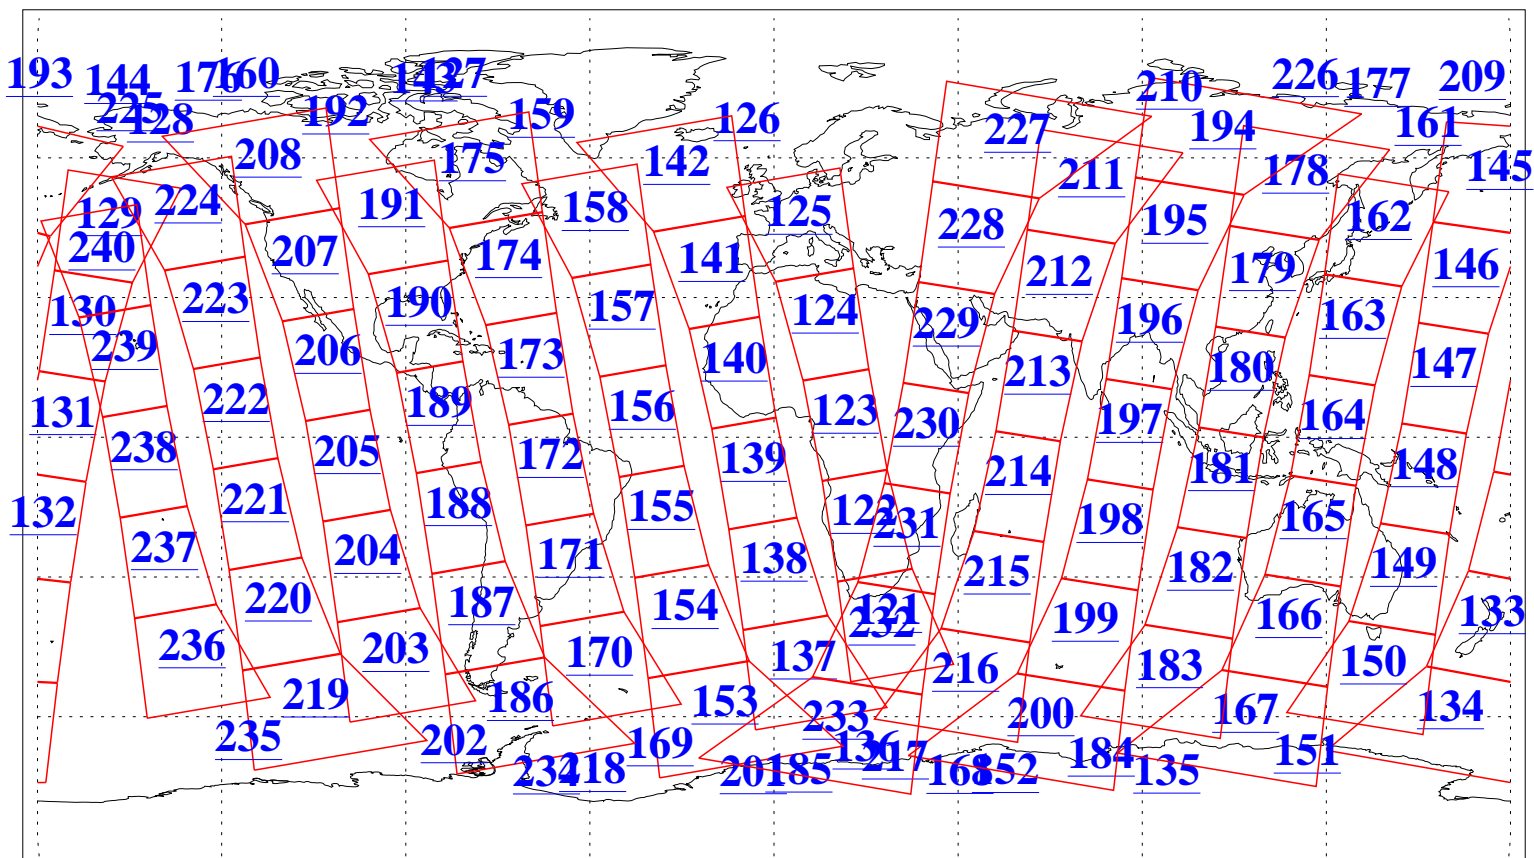

L1B Availability
AMSU Granules: 240
HSB Granules: 0
AIRS Granules: 240

28 Jun 2005
DoY 179
Aqua Day 1151
Granules: 1 to 120

Granules: 121 to 240

Legend: AMSU Available, HSB Available, AIRS Available

L1B Availability
AMSU Granules: 240
HSB Granules: 0
AIRS Granules: 240

28 Jun 2005
DoY 179
Aqua Day 1151
Ascending Granules

Descending Granules

Legend: AMSU Available, HSB Available, AIRS Available

L1B Availability
 AMSU Granules: 240
 HSB Granules: 0
 AIRS Granules: 240

28 Jun 2005
 DoY 179
 Aqua Day 1151

Northern Hemisphere Granules

Southern Hemisphere Granules

Legend: AMSU Available, HSB Available, AIRS Available