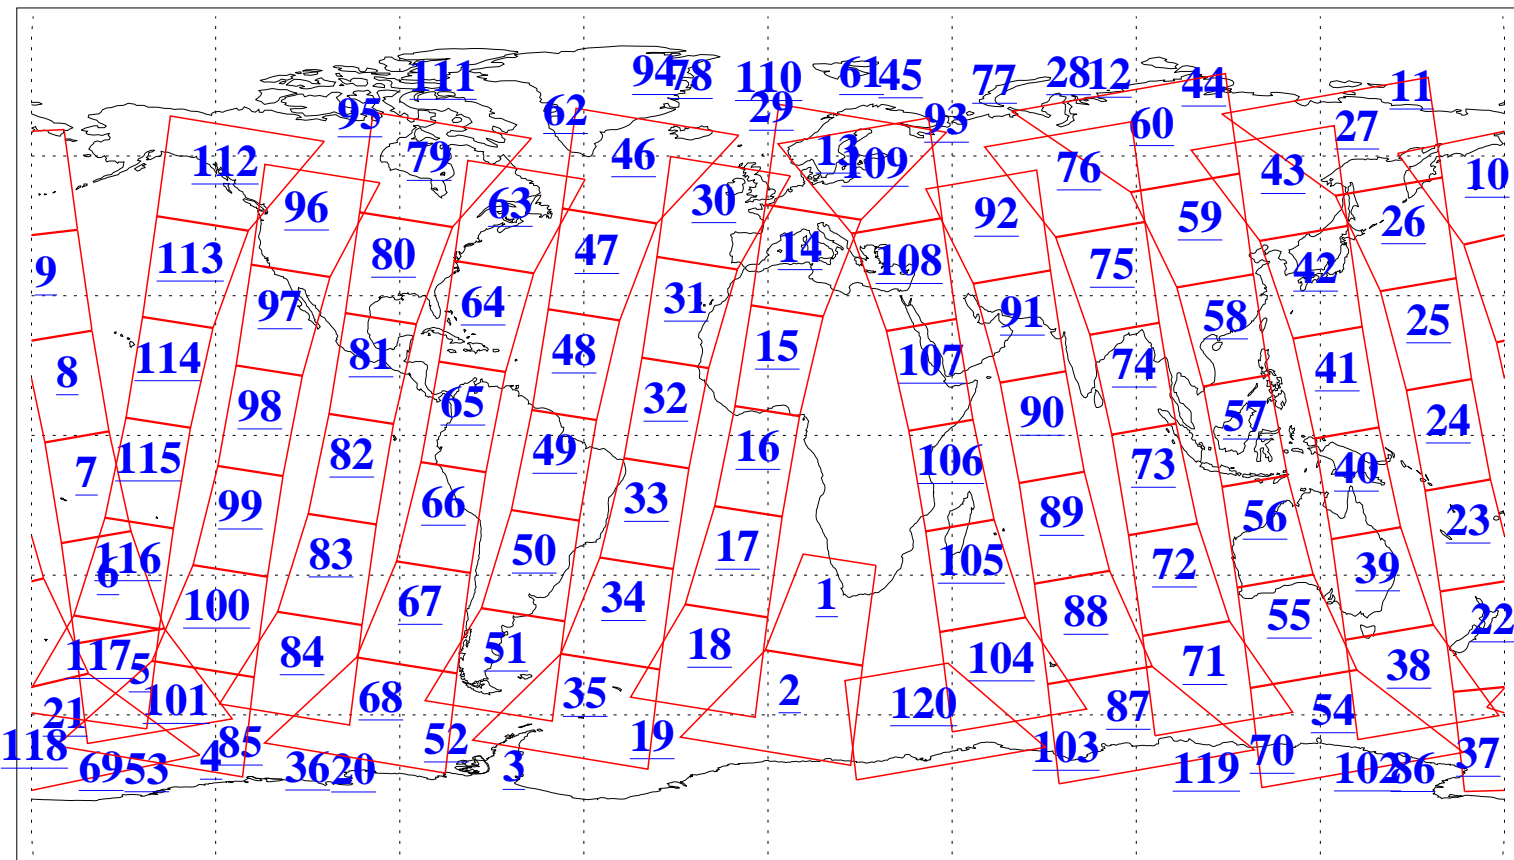

L1B Availability
AMSU Granules: 240
HSB Granules: 0
AIRS Granules: 240

28 Jun 2005
DoY 179
Aqua Day 1151
Granules: 1 to 120

Granules: 121 to 240

Legend: AMSU Available, HSB Available, AIRS Available

L1B Availability
AMSU Granules: 240
HSB Granules: 0
AIRS Granules: 240

28 Jun 2005
DoY 179
Aqua Day 1151
Ascending Granules

Descending Granules

Legend: AMSU Available, HSB Available, AIRS Available

L1B Availability
 AMSU Granules: 240
 HSB Granules: 0
 AIRS Granules: 240

28 Jun 2005
 DoY 179
 Aqua Day 1151

Northern Hemisphere Granules

Southern Hemisphere Granules

Legend: AMSU Available, HSB Available, AIRS Available