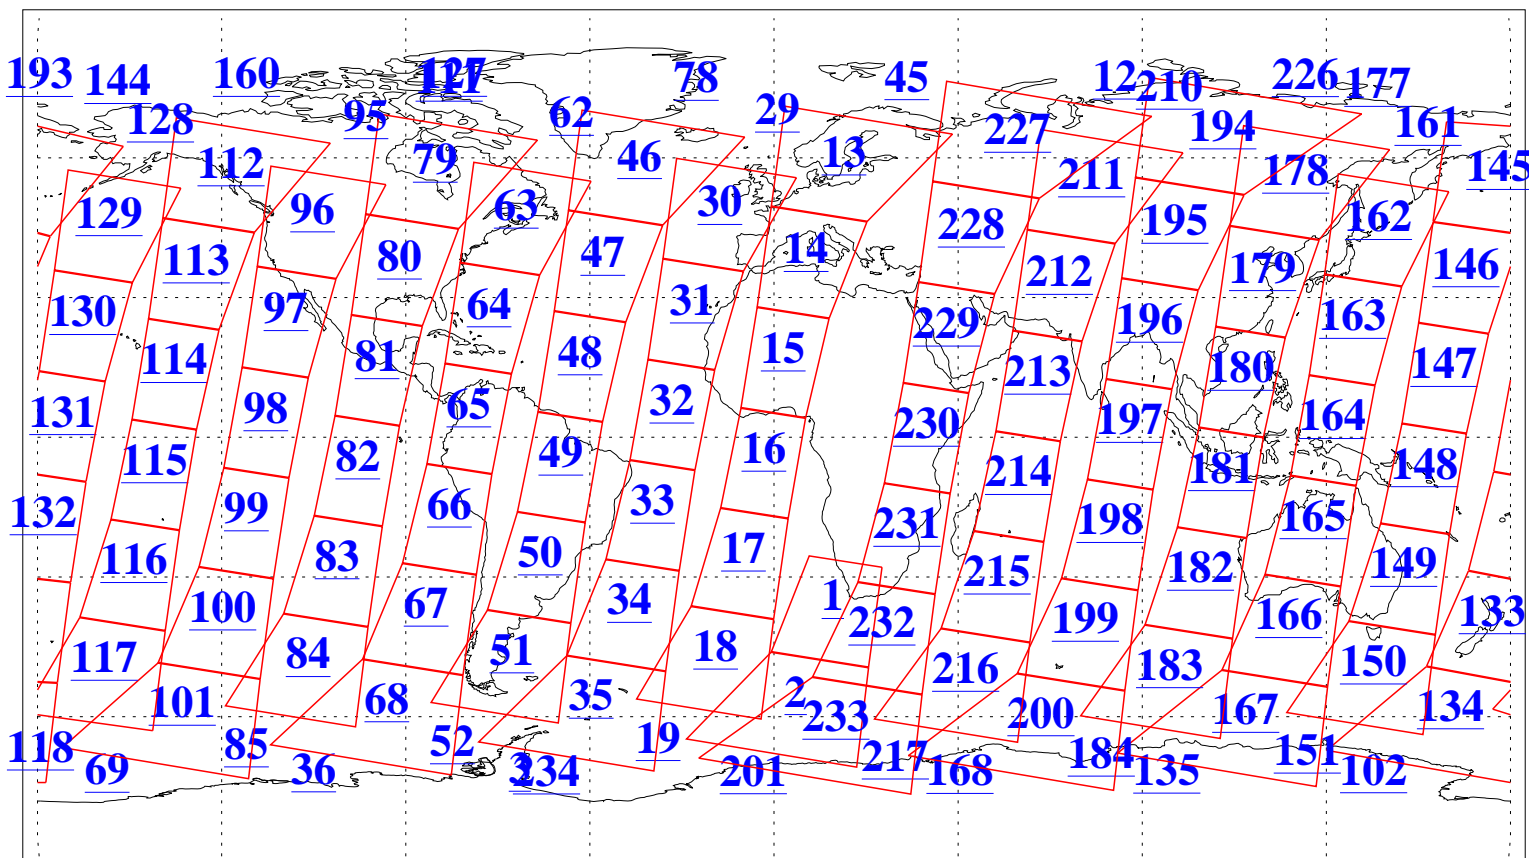

L1B Availability
AMSU Granules: 240
HSB Granules: 0
AIRS Granules: 240

28 Jun 2005
DoY 179
Aqua Day 1151
Granules: 1 to 120

Granules: 121 to 240

Legend: AMSU Available, HSB Available, AIRS Available

L1B Availability
AMSU Granules: 240
HSB Granules: 0
AIRS Granules: 240

28 Jun 2005
DoY 179
Aqua Day 1151
Ascending Granules

Descending Granules

Legend: AMSU Available, HSB Available, AIRS Available

L1B Availability
 AMSU Granules: 240
 HSB Granules: 0
 AIRS Granules: 240

28 Jun 2005
 DoY 179
 Aqua Day 1151

Northern Hemisphere Granules

Southern Hemisphere Granules

Legend: AMSU Available, HSB Available, AIRS Available