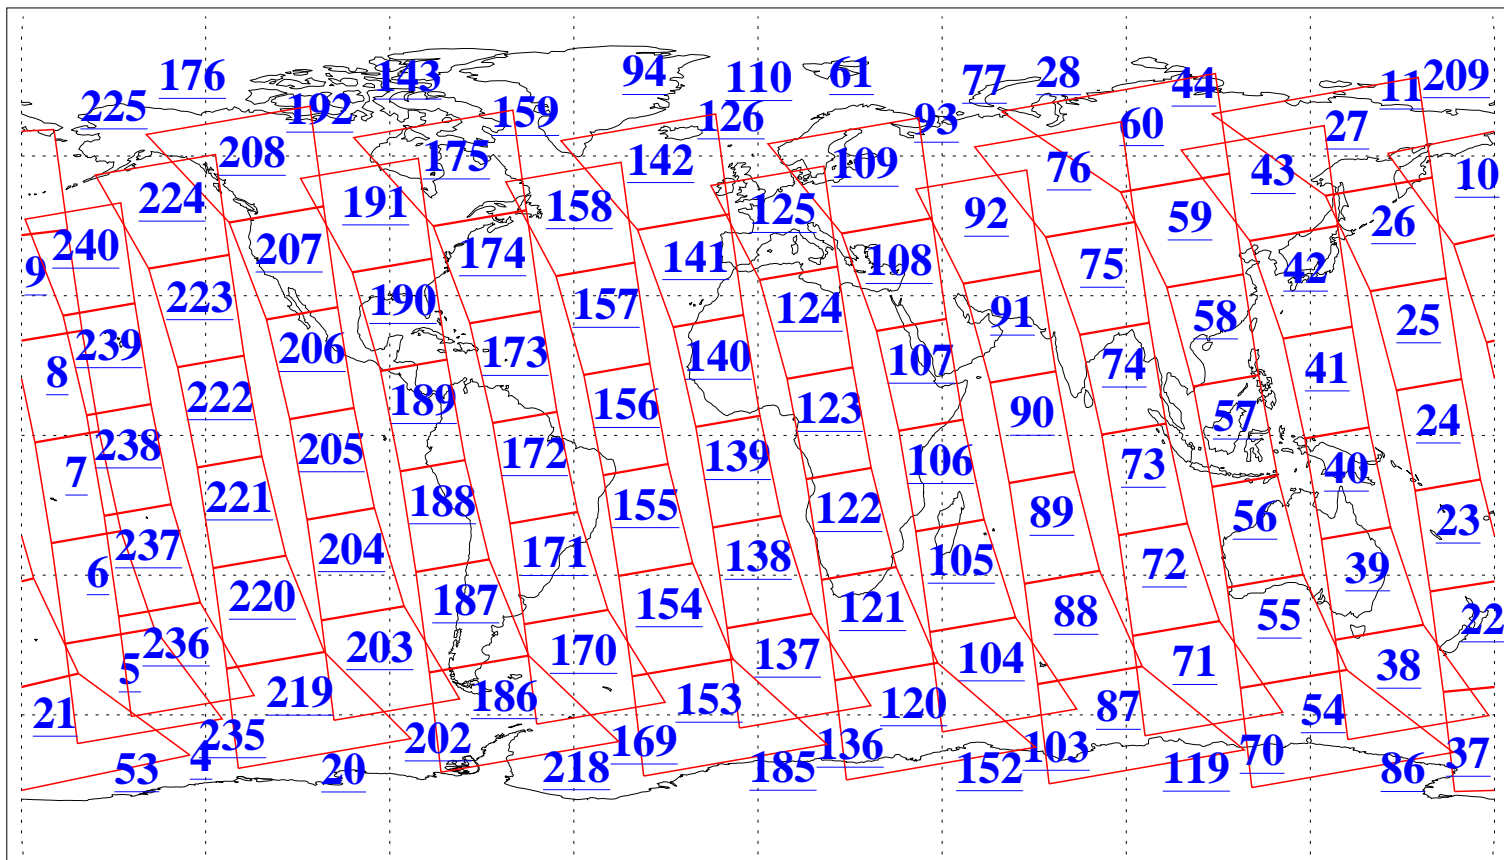

L1B Availability
AMSU Granules: 240
HSB Granules: 0
AIRS Granules: 240

28 Jun 2005
DoY 179
Aqua Day 1151
Granules: 1 to 120

Granules: 121 to 240

Legend: AMSU Available, HSB Available, AIRS Available

L1B Availability
AMSU Granules: 240
HSB Granules: 0
AIRS Granules: 240

28 Jun 2005
DoY 179
Aqua Day 1151
Ascending Granules

Descending Granules

Legend: AMSU Available, HSB Available, AIRS Available

L1B Availability
 AMSU Granules: 240
 HSB Granules: 0
 AIRS Granules: 240

28 Jun 2005
 DoY 179
 Aqua Day 1151

Northern Hemisphere Granules

Southern Hemisphere Granules

Legend: AMSU Available, HSB Available, AIRS Available