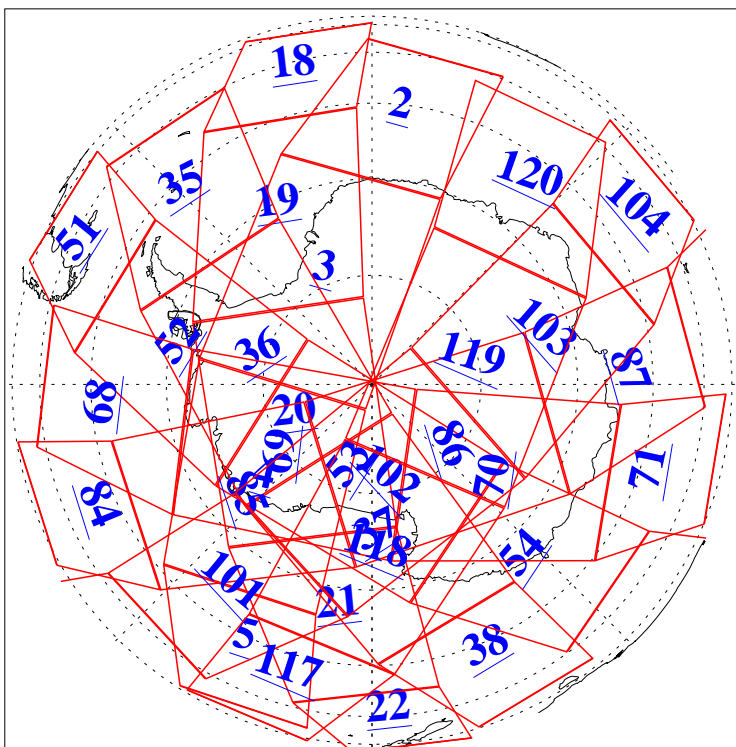

L1B Availability
AMSU Granules: 240
HSB Granules: 0
AIRS Granules: 240

28 Jun 2005
DoY 179
Aqua Day 1151
Granules: 1 to 120

Granules: 121 to 240

Legend: AMSU Available, HSB Available, AIRS Available

L1B Availability
AMSU Granules: 240
HSB Granules: 0
AIRS Granules: 240

28 Jun 2005
DoY 179
Aqua Day 1151
Ascending Granules

Descending Granules

Legend: AMSU Available, HSB Available, AIRS Available

L1B Availability
 AMSU Granules: 240
 HSB Granules: 0
 AIRS Granules: 240

28 Jun 2005
 DoY 179
 Aqua Day 1151

Northern Hemisphere Granules

Southern Hemisphere Granules

Legend: AMSU Available, HSB Available, AIRS Available