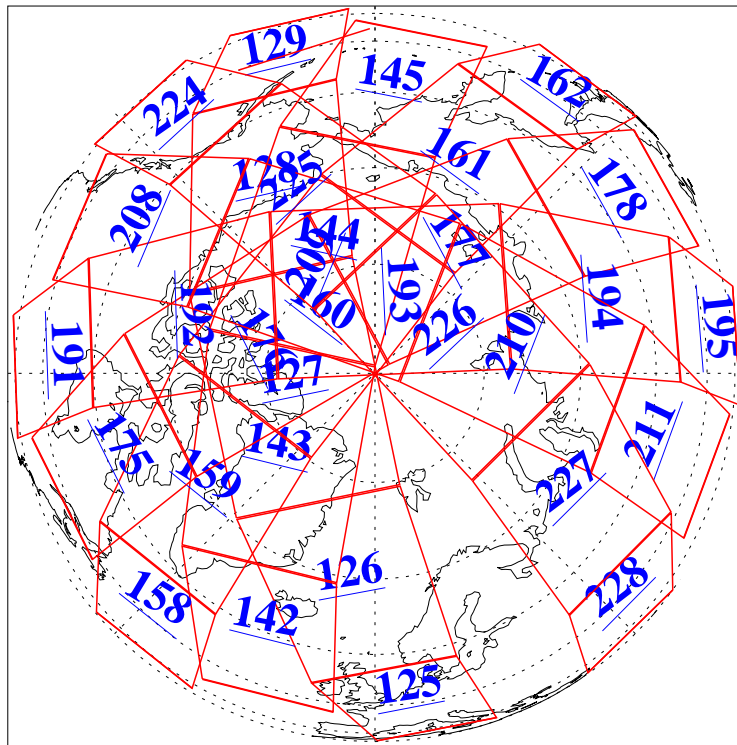

28 Jun 2005
DoY 179
Aqua Day 1151
Ascending Granules

Descending Granules

Legend: AMSU Available, HSB Available, AIRS Available

L1B Availability
 AMSU Granules: 240
 HSB Granules: 0
 AIRS Granules: 240

28 Jun 2005
 DoY 179
 Aqua Day 1151

Northern Hemisphere Granules

Southern Hemisphere Granules

Legend: AMSU Available, HSB Available, AIRS Available