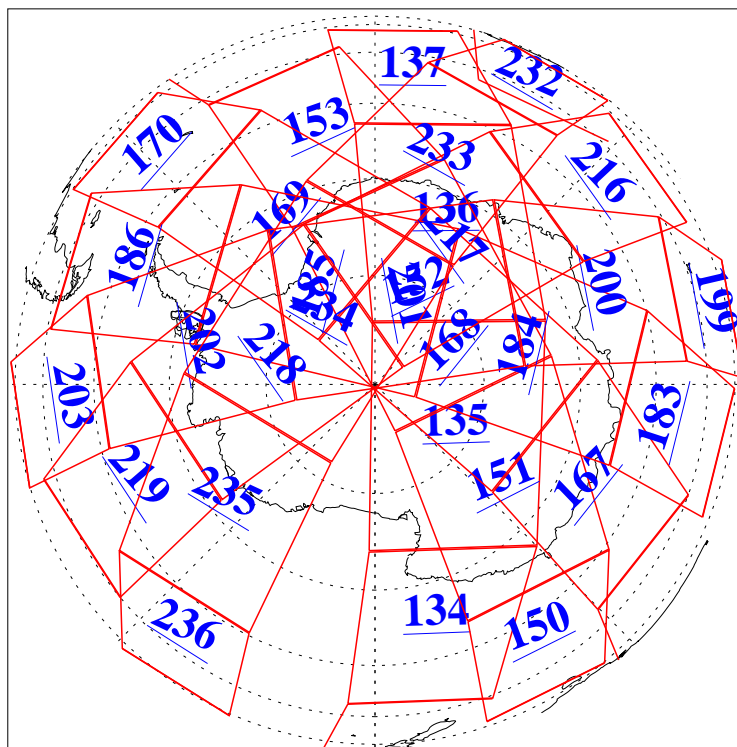

L1B Availability
AMSU Granules: 240
HSB Granules: 0
AIRS Granules: 240

28 Jun 2005
DoY 179
Aqua Day 1151
Granules: 1 to 120

Granules: 121 to 240

Legend: AMSU Available, HSB Available, AIRS Available

L1B Availability
AMSU Granules: 240
HSB Granules: 0
AIRS Granules: 240

28 Jun 2005
DoY 179
Aqua Day 1151
Ascending Granules

Descending Granules

Legend: AMSU Available, HSB Available, AIRS Available

L1B Availability
 AMSU Granules: 240
 HSB Granules: 0
 AIRS Granules: 240

28 Jun 2005
 DoY 179
 Aqua Day 1151

Northern Hemisphere Granules

Southern Hemisphere Granules

Legend: AMSU Available, HSB Available, AIRS Available