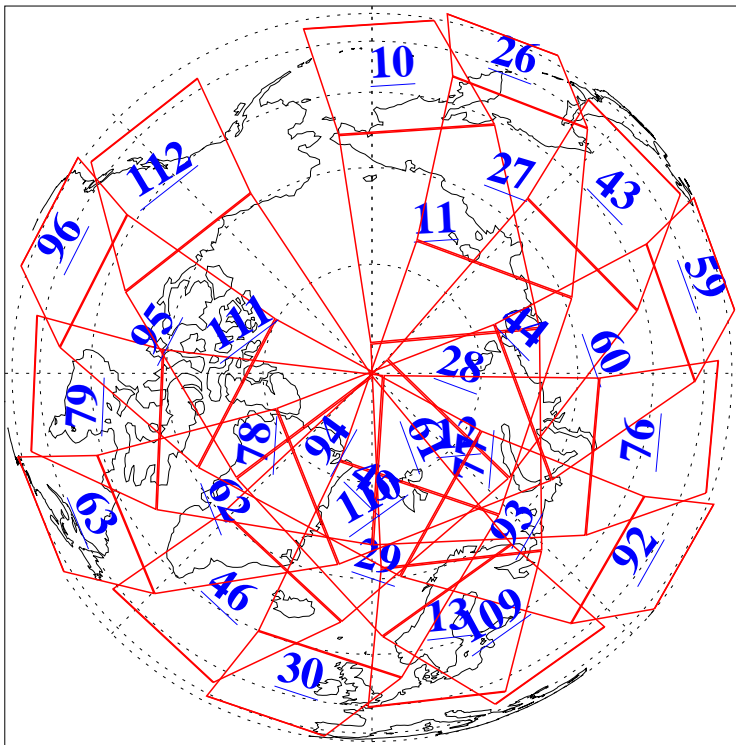

L1B Availability
AMSU Granules: 240
HSB Granules: 0
AIRS Granules: 240

28 Jun 2005
DoY 179
Aqua Day 1151
Granules: 1 to 120

Granules: 121 to 240

Legend: AMSU Available, HSB Available, AIRS Available

L1B Availability
AMSU Granules: 240
HSB Granules: 0
AIRS Granules: 240

28 Jun 2005
DoY 179
Aqua Day 1151
Ascending Granules

Descending Granules

Legend: AMSU Available, HSB Available, AIRS Available

L1B Availability
 AMSU Granules: 240
 HSB Granules: 0
 AIRS Granules: 240

28 Jun 2005
 DoY 179
 Aqua Day 1151

Northern Hemisphere Granules

Southern Hemisphere Granules

Legend: AMSU Available, HSB Available, AIRS Available