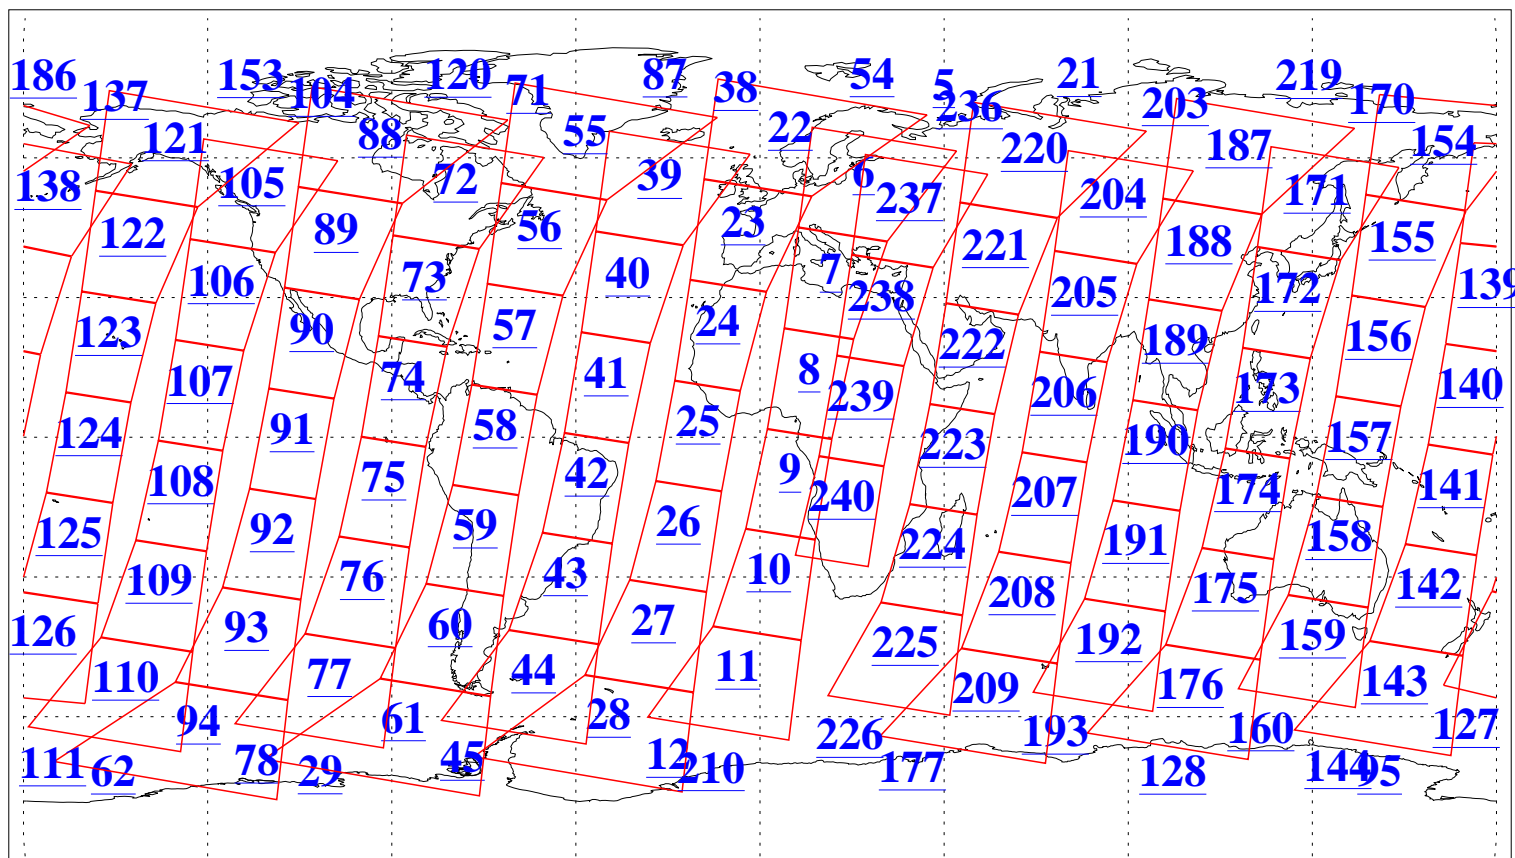

L1B Availability
AMSU Granules: 240
HSB Granules: 0
AIRS Granules: 240

27 Jun 2005
DoY 178
Aqua Day 1150
Granules: 1 to 120

Granules: 121 to 240

Legend: AMSU Available, HSB Available, AIRS Available

L1B Availability
AMSU Granules: 240
HSB Granules: 0
AIRS Granules: 240

27 Jun 2005
DoY 178
Aqua Day 1150
Ascending Granules

Descending Granules

Legend: AMSU Available, HSB Available, AIRS Available

L1B Availability
 AMSU Granules: 240
 HSB Granules: 0
 AIRS Granules: 240

27 Jun 2005
 DoY 178
 Aqua Day 1150