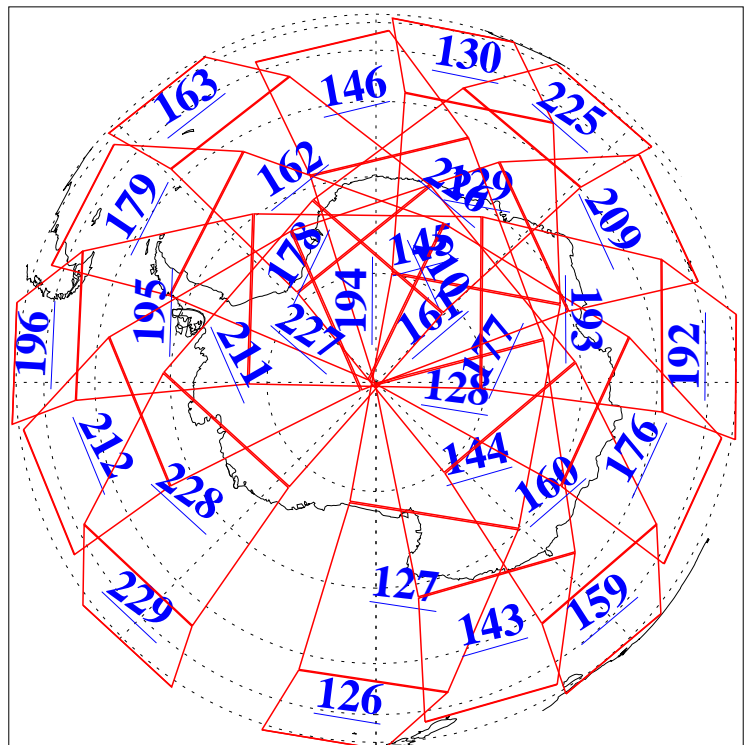

L1B Availability
AMSU Granules: 240
HSB Granules: 0
AIRS Granules: 240

27 Jun 2005
DoY 178
Aqua Day 1150
Granules: 1 to 120

Granules: 121 to 240

Legend: AMSU Available, HSB Available, AIRS Available

L1B Availability
AMSU Granules: 240
HSB Granules: 0
AIRS Granules: 240

27 Jun 2005
DoY 178
Aqua Day 1150
Ascending Granules

Descending Granules

Legend: AMSU Available, HSB Available, AIRS Available

L1B Availability
 AMSU Granules: 240
 HSB Granules: 0
 AIRS Granules: 240

27 Jun 2005
 DoY 178
 Aqua Day 1150

Northern Hemisphere Granules

Southern Hemisphere Granules

Legend: AMSU Available, ~~HSB Available~~, AIRS Available