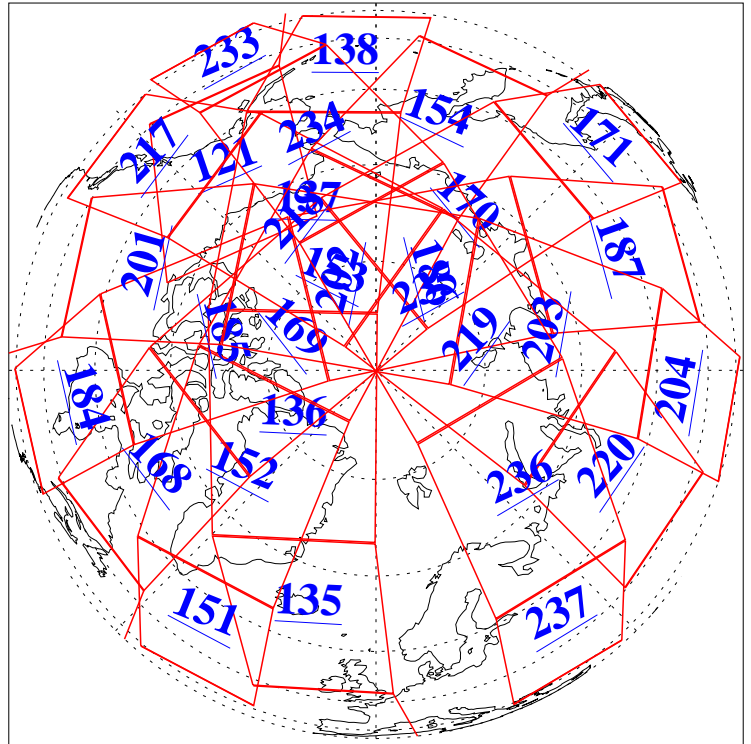

L1B Availability
AMSU Granules: 240
HSB Granules: 0
AIRS Granules: 240

27 Jun 2005
DoY 178
Aqua Day 1150
Granules: 1 to 120

Granules: 121 to 240

Legend: AMSU Available, HSB Available, AIRS Available

L1B Availability
AMSU Granules: 240
HSB Granules: 0
AIRS Granules: 240

27 Jun 2005
DoY 178
Aqua Day 1150
Ascending Granules

Descending Granules

Legend: AMSU Available, HSB Available, AIRS Available

L1B Availability
 AMSU Granules: 240
 HSB Granules: 0
 AIRS Granules: 240

27 Jun 2005
 DoY 178
 Aqua Day 1150

Northern Hemisphere Granules

Southern Hemisphere Granules

Legend: AMSU Available, ~~HSB Available~~, AIRS Available