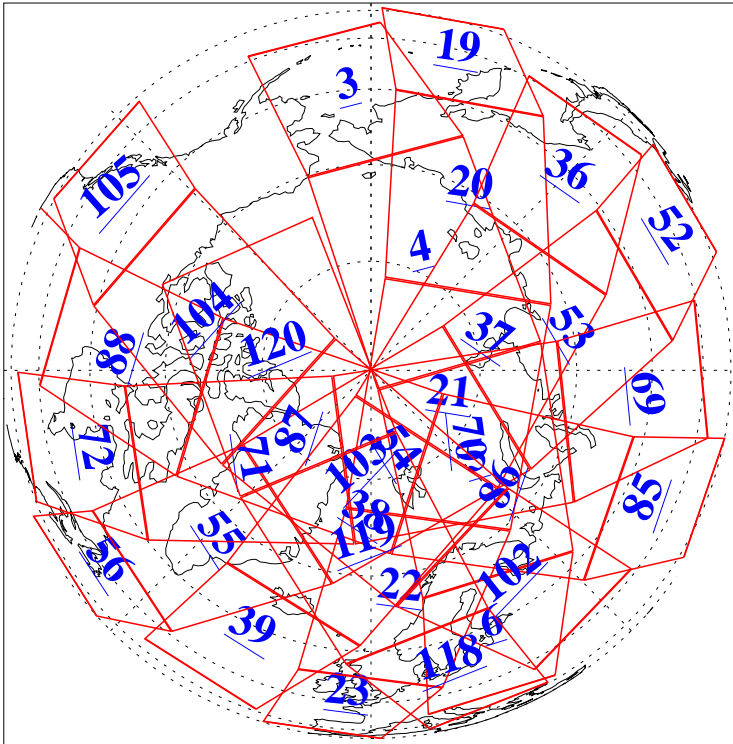

L1B Availability
AMSU Granules: 240
HSB Granules: 0
AIRS Granules: 240

27 Jun 2005
DoY 178
Aqua Day 1150
Granules: 1 to 120

Granules: 121 to 240

Legend: AMSU Available, HSB Available, AIRS Available

L1B Availability
AMSU Granules: 240
HSB Granules: 0
AIRS Granules: 240

27 Jun 2005
DoY 178
Aqua Day 1150
Ascending Granules

Descending Granules

Legend: AMSU Available, HSB Available, AIRS Available

L1B Availability
 AMSU Granules: 240
 HSB Granules: 0
 AIRS Granules: 240

27 Jun 2005
 DoY 178
 Aqua Day 1150

Northern Hemisphere Granules

Southern Hemisphere Granules

Legend: AMSU Available, ~~HSB Available~~, AIRS Available