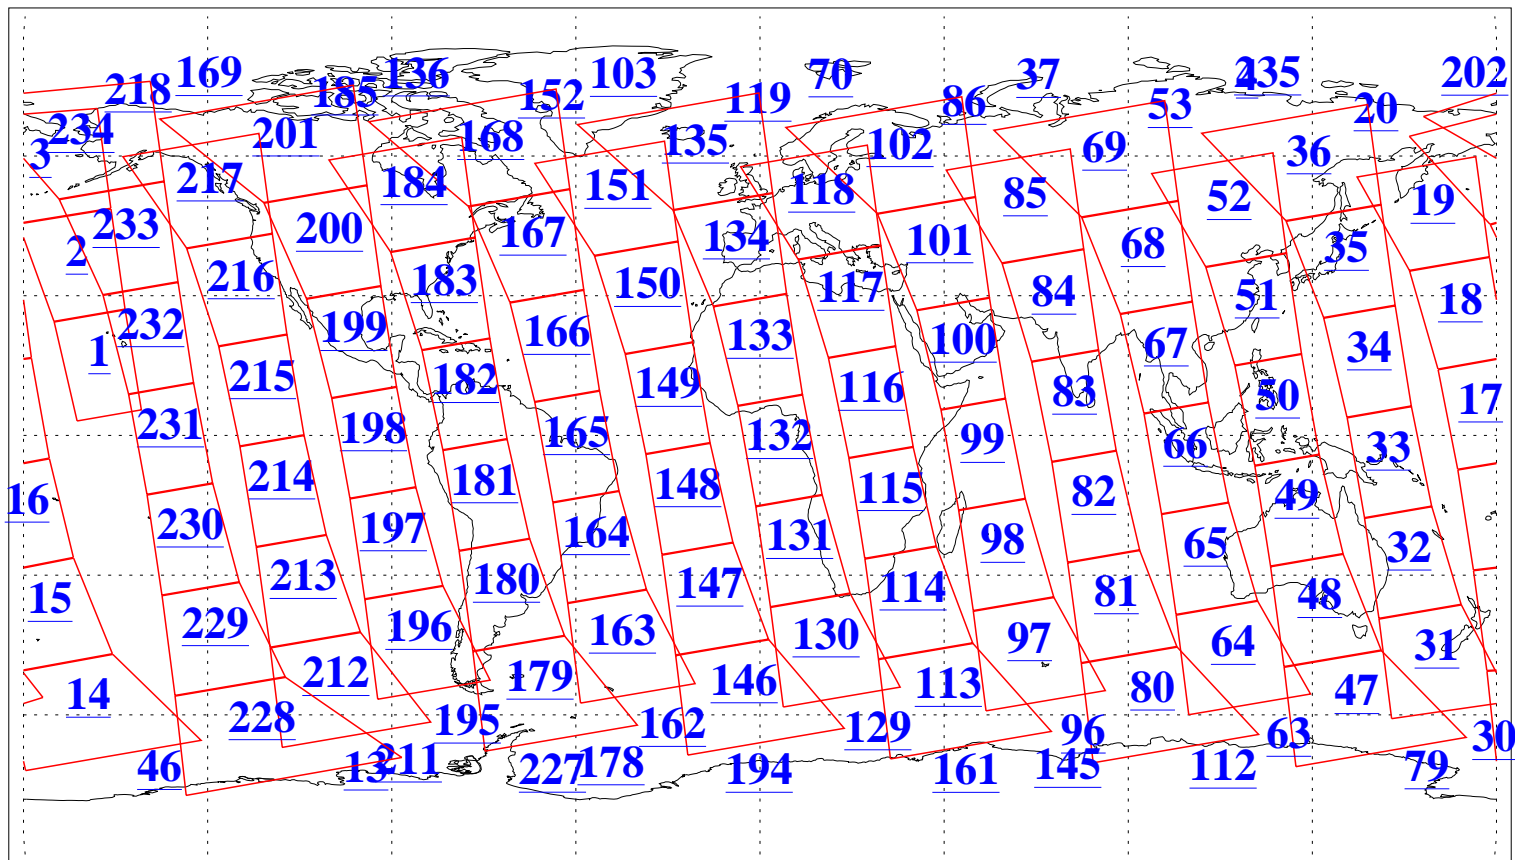

L1B Availability
AMSU Granules: 240
HSB Granules: 0
AIRS Granules: 240

27 Jun 2005
DoY 178
Aqua Day 1150
Granules: 1 to 120

Granules: 121 to 240

Legend: AMSU Available, HSB Available, AIRS Available

L1B Availability
AMSU Granules: 240
HSB Granules: 0
AIRS Granules: 240

27 Jun 2005
DoY 178
Aqua Day 1150
Ascending Granules

Descending Granules

Legend: AMSU Available, HSB Available, AIRS Available

L1B Availability
 AMSU Granules: 240
 HSB Granules: 0
 AIRS Granules: 240

27 Jun 2005
 DoY 178
 Aqua Day 1150

Northern Hemisphere Granules

Southern Hemisphere Granules

Legend: AMSU Available, ~~HSB Available~~, AIRS Available