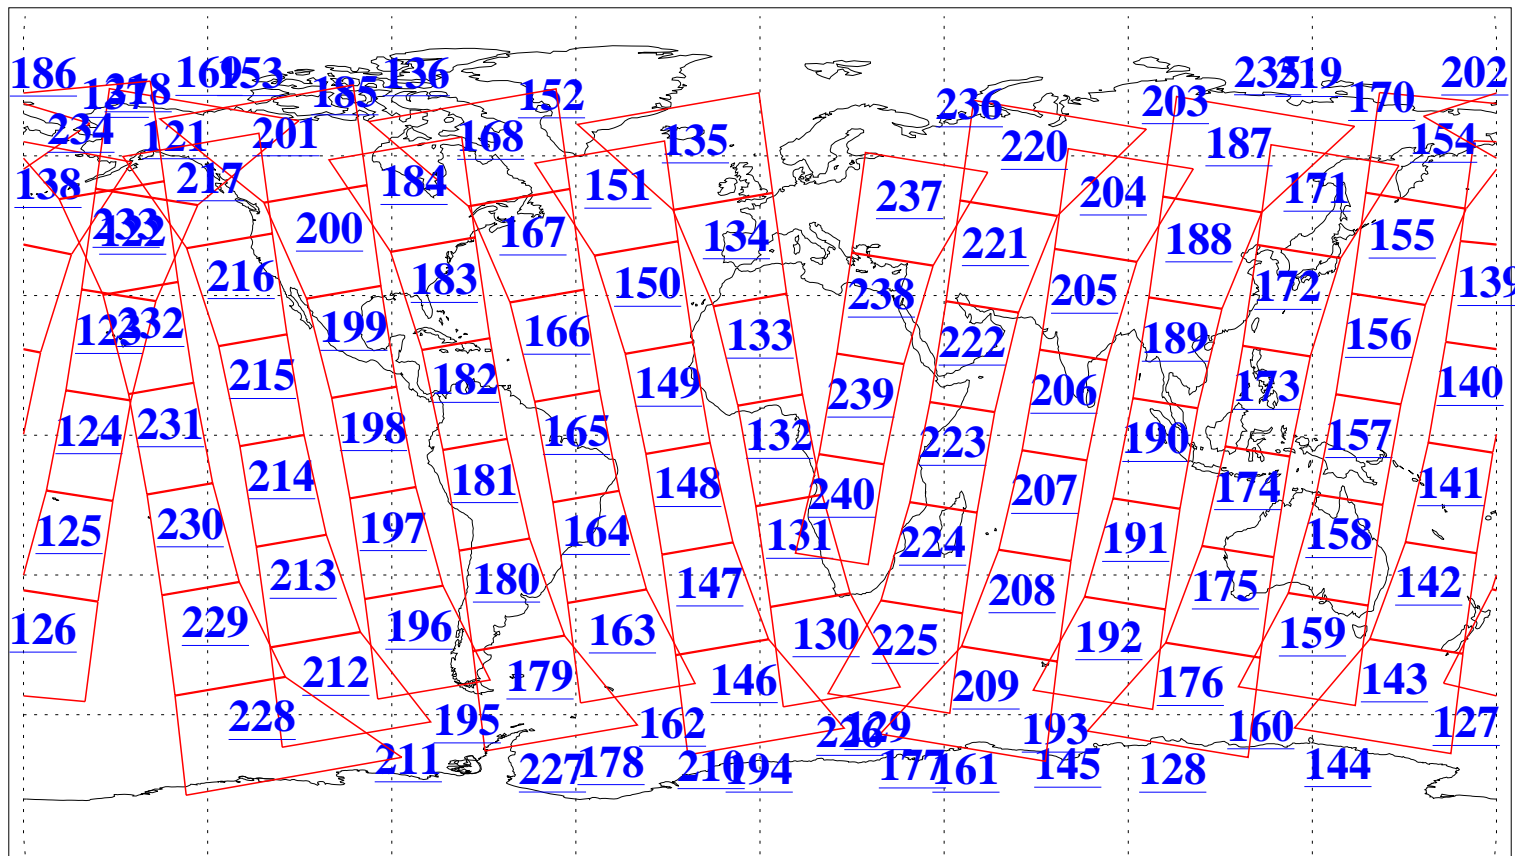

L1B Availability
AMSU Granules: 240
HSB Granules: 0
AIRS Granules: 240

27 Jun 2005
DoY 178
Aqua Day 1150
Granules: 1 to 120

Granules: 121 to 240

Legend: AMSU Available, HSB Available, AIRS Available

L1B Availability
AMSU Granules: 240
HSB Granules: 0
AIRS Granules: 240

27 Jun 2005
DoY 178
Aqua Day 1150
Ascending Granules

Descending Granules

Legend: AMSU Available, HSB Available, AIRS Available

L1B Availability
 AMSU Granules: 240
 HSB Granules: 0
 AIRS Granules: 240

27 Jun 2005
 DoY 178
 Aqua Day 1150