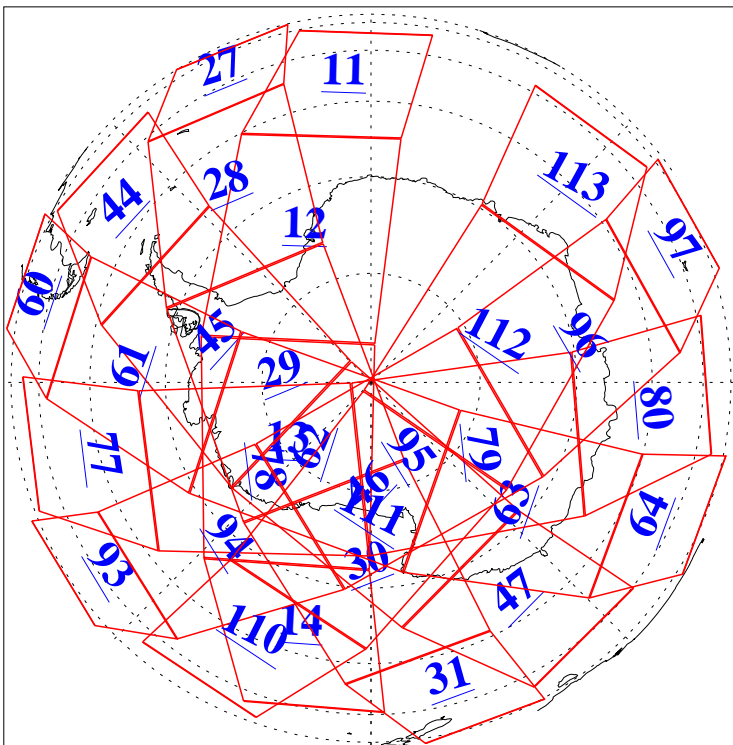

L1B Availability
AMSU Granules: 240
HSB Granules: 0
AIRS Granules: 240

27 Jun 2005
DoY 178
Aqua Day 1150
Granules: 1 to 120

Granules: 121 to 240

Legend: AMSU Available, HSB Available, AIRS Available

L1B Availability
AMSU Granules: 240
HSB Granules: 0
AIRS Granules: 240

27 Jun 2005
DoY 178
Aqua Day 1150
Ascending Granules

Descending Granules

Legend: AMSU Available, HSB Available, AIRS Available

L1B Availability
 AMSU Granules: 240
 HSB Granules: 0
 AIRS Granules: 240

27 Jun 2005
 DoY 178
 Aqua Day 1150

Northern Hemisphere Granules

Southern Hemisphere Granules

Legend: AMSU Available, ~~HSB Available~~, AIRS Available