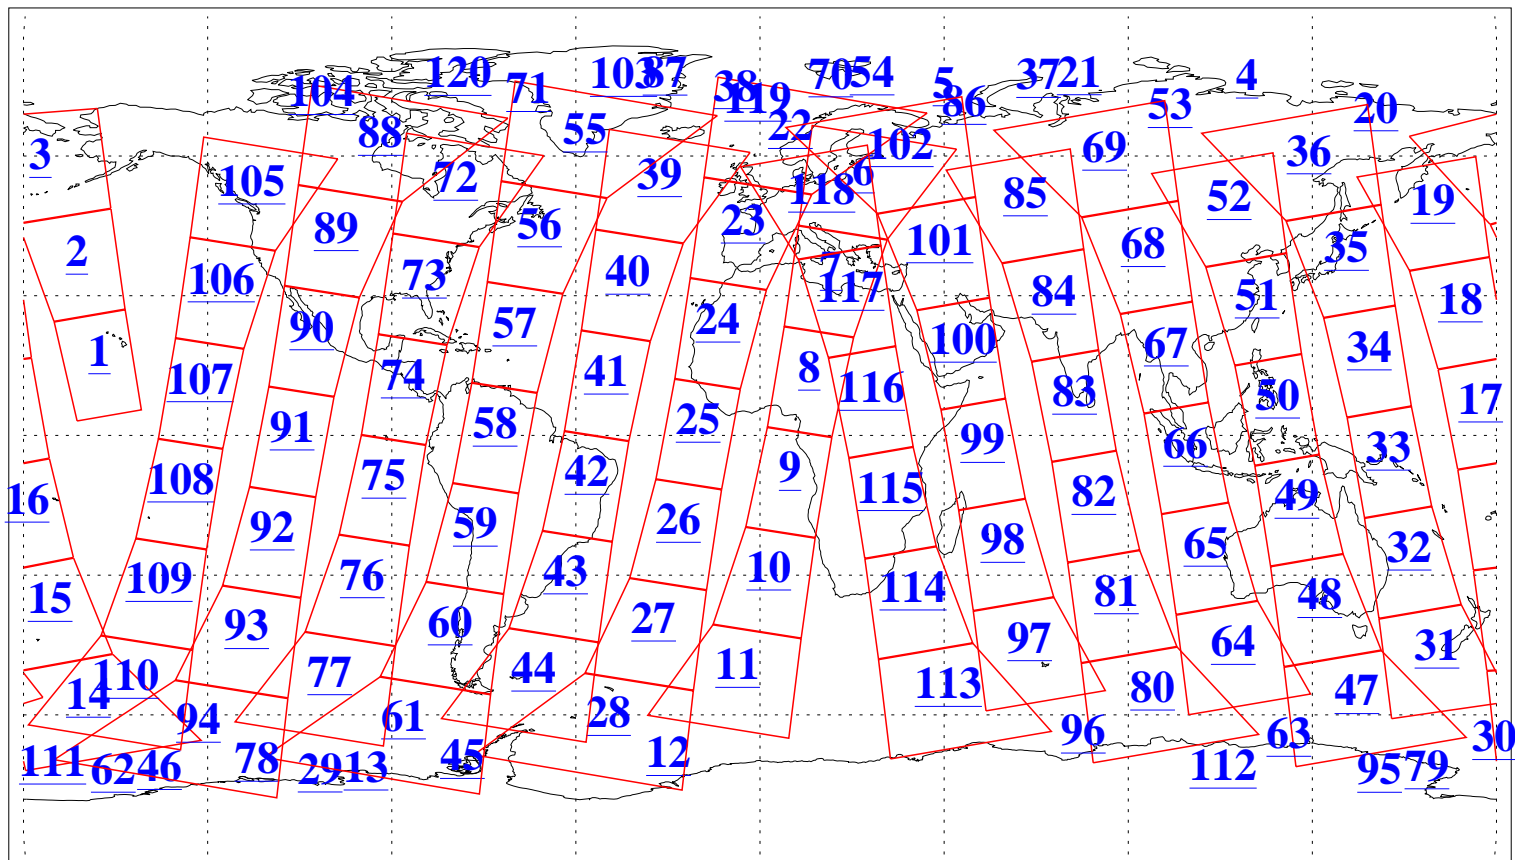

L1B Availability
AMSU Granules: 240
HSB Granules: 0
AIRS Granules: 240

27 Jun 2005
DoY 178
Aqua Day 1150
Granules: 1 to 120

Granules: 121 to 240

Legend: AMSU Available, HSB Available, AIRS Available

L1B Availability
AMSU Granules: 240
HSB Granules: 0
AIRS Granules: 240

27 Jun 2005
DoY 178
Aqua Day 1150
Ascending Granules

Descending Granules

Legend: AMSU Available, HSB Available, AIRS Available

L1B Availability
 AMSU Granules: 240
 HSB Granules: 0
 AIRS Granules: 240

27 Jun 2005
 DoY 178
 Aqua Day 1150

Northern Hemisphere Granules

Southern Hemisphere Granules

Legend: AMSU Available, ~~HSB Available~~, AIRS Available