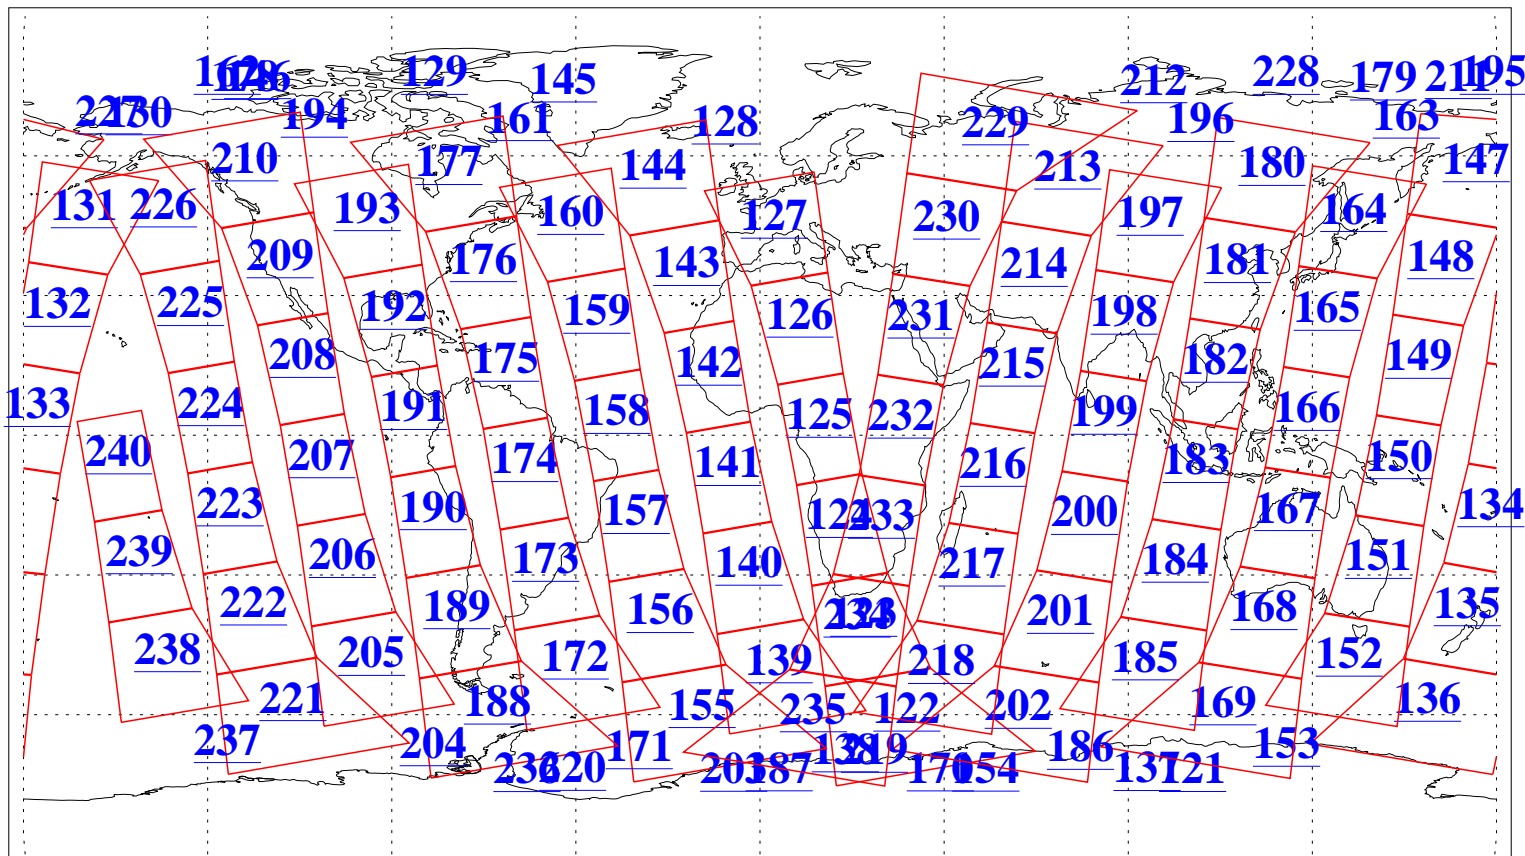

L1B Availability
AMSU Granules: 240
HSB Granules: 0
AIRS Granules: 240

26 Jun 2005
DoY 177
Aqua Day 1149
Granules: 1 to 120

Granules: 121 to 240

Legend: AMSU Available, HSB Available, AIRS Available

L1B Availability
AMSU Granules: 240
HSB Granules: 0
AIRS Granules: 240

26 Jun 2005
DoY 177
Aqua Day 1149
Ascending Granules

Descending Granules

Legend: AMSU Available, HSB Available, AIRS Available

L1B Availability
 AMSU Granules: 240
 HSB Granules: 0
 AIRS Granules: 240

26 Jun 2005
 DoY 177
 Aqua Day 1149