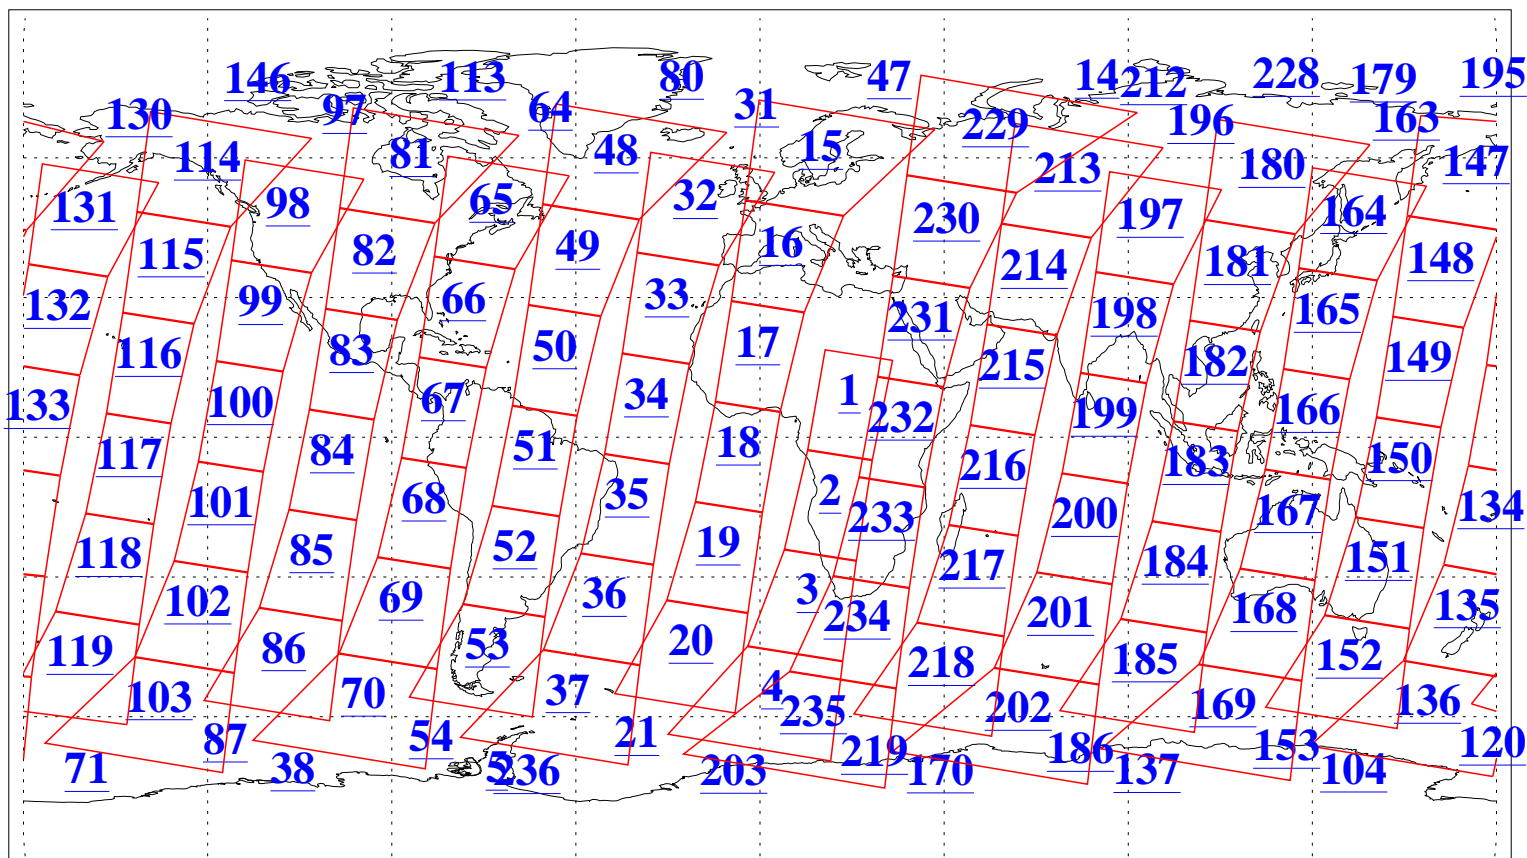

L1B Availability
AMSU Granules: 240
HSB Granules: 0
AIRS Granules: 240

26 Jun 2005
DoY 177
Aqua Day 1149
Granules: 1 to 120

Granules: 121 to 240

Legend: AMSU Available, HSB Available, AIRS Available

L1B Availability
AMSU Granules: 240
HSB Granules: 0
AIRS Granules: 240

26 Jun 2005
DoY 177
Aqua Day 1149
Ascending Granules

Descending Granules

Legend: AMSU Available, HSB Available, AIRS Available

L1B Availability
 AMSU Granules: 240
 HSB Granules: 0
 AIRS Granules: 240

26 Jun 2005
 DoY 177
 Aqua Day 1149

Northern Hemisphere Granules

Southern Hemisphere Granules

Legend: AMSU Available, HSB Available, AIRS Available