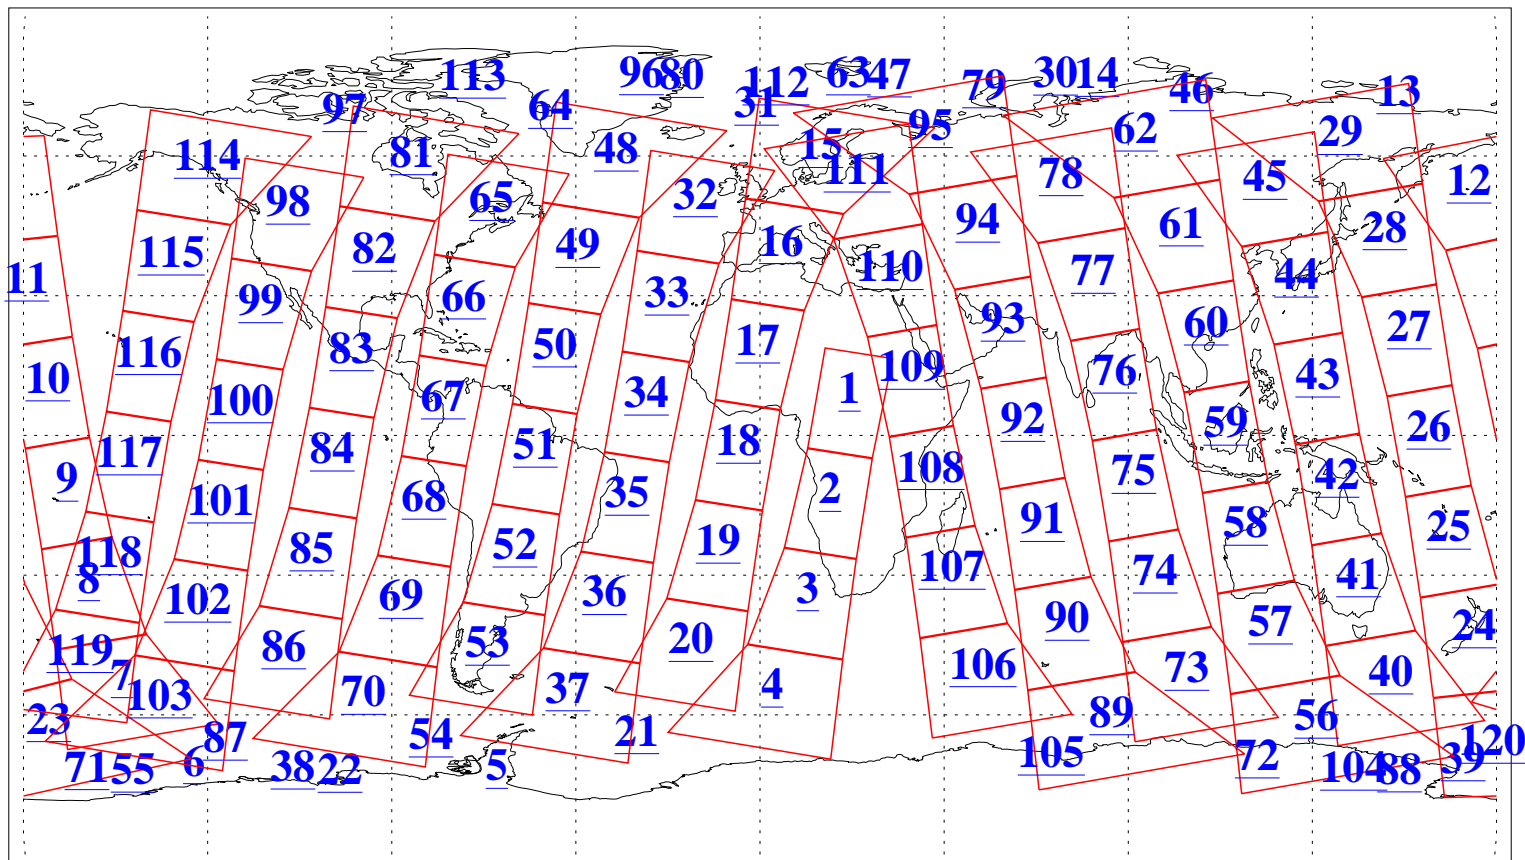

L1B Availability
AMSU Granules: 240
HSB Granules: 0
AIRS Granules: 240

26 Jun 2005
DoY 177
Aqua Day 1149
Granules: 1 to 120

Granules: 121 to 240

Legend: AMSU Available, HSB Available, AIRS Available

L1B Availability
AMSU Granules: 240
HSB Granules: 0
AIRS Granules: 240

26 Jun 2005
DoY 177
Aqua Day 1149
Ascending Granules

Descending Granules

Legend: AMSU Available, HSB Available, AIRS Available

L1B Availability
 AMSU Granules: 240
 HSB Granules: 0
 AIRS Granules: 240

26 Jun 2005
 DoY 177
 Aqua Day 1149

Northern Hemisphere Granules

Southern Hemisphere Granules

Legend: AMSU Available, HSB Available, AIRS Available