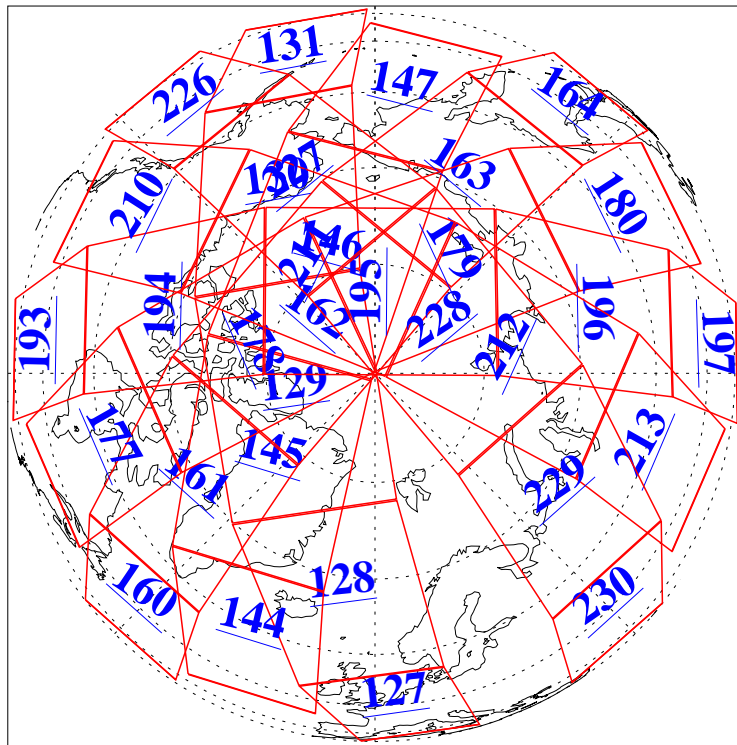

26 Jun 2005
DoY 177
Aqua Day 1149
Ascending Granules

Descending Granules

Legend: AMSU Available, HSB Available, AIRS Available

L1B Availability
 AMSU Granules: 240
 HSB Granules: 0
 AIRS Granules: 240

26 Jun 2005
 DoY 177
 Aqua Day 1149

Northern Hemisphere Granules

Southern Hemisphere Granules

Legend: AMSU Available, HSB Available, AIRS Available