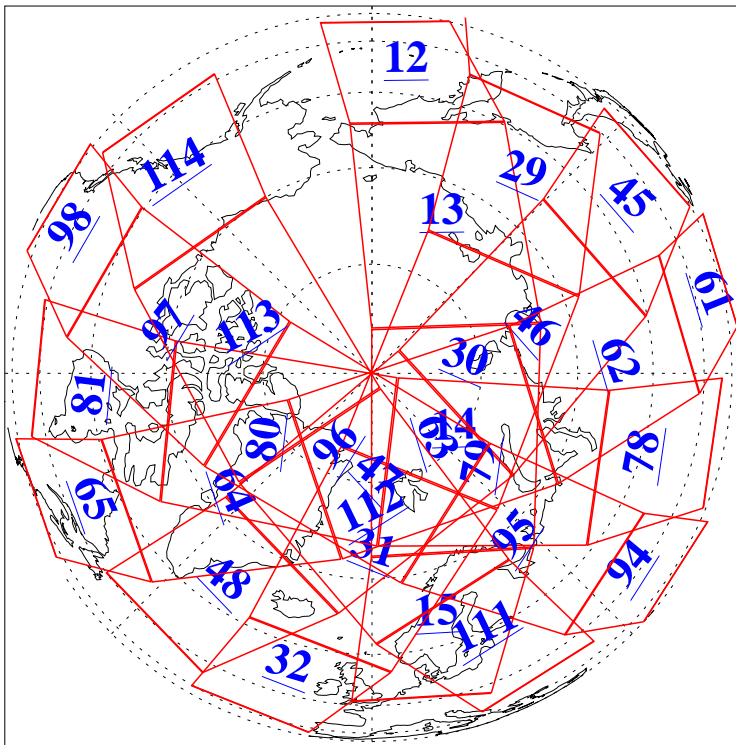

L1B Availability
AMSU Granules: 240
HSB Granules: 0
AIRS Granules: 240

26 Jun 2005
DoY 177
Aqua Day 1149
Granules: 1 to 120

Granules: 121 to 240

Legend: AMSU Available, HSB Available, AIRS Available

L1B Availability
AMSU Granules: 240
HSB Granules: 0
AIRS Granules: 240

26 Jun 2005
DoY 177
Aqua Day 1149
Ascending Granules

Descending Granules

Legend: AMSU Available, HSB Available, AIRS Available

L1B Availability
 AMSU Granules: 240
 HSB Granules: 0
 AIRS Granules: 240

26 Jun 2005
 DoY 177
 Aqua Day 1149

Northern Hemisphere Granules

Southern Hemisphere Granules

Legend: AMSU Available, HSB Available, AIRS Available