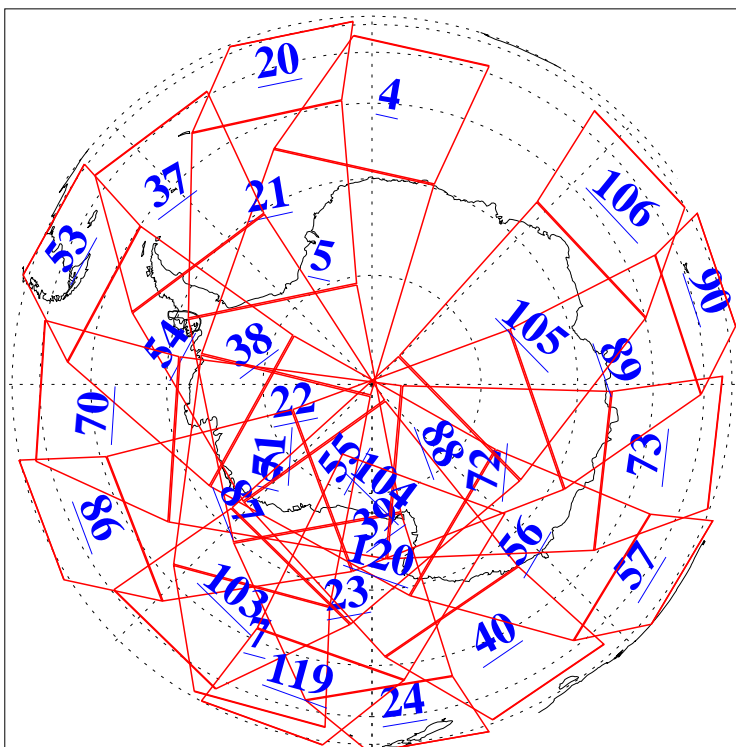

L1B Availability
AMSU Granules: 240
HSB Granules: 0
AIRS Granules: 240

26 Jun 2005
DoY 177
Aqua Day 1149
Granules: 1 to 120

Granules: 121 to 240

Legend: AMSU Available, HSB Available, AIRS Available

L1B Availability
AMSU Granules: 240
HSB Granules: 0
AIRS Granules: 240

26 Jun 2005
DoY 177
Aqua Day 1149
Ascending Granules

Descending Granules

Legend: AMSU Available, HSB Available, AIRS Available

L1B Availability
 AMSU Granules: 240
 HSB Granules: 0
 AIRS Granules: 240

26 Jun 2005
 DoY 177
 Aqua Day 1149

Northern Hemisphere Granules

Southern Hemisphere Granules

Legend: AMSU Available, HSB Available, AIRS Available