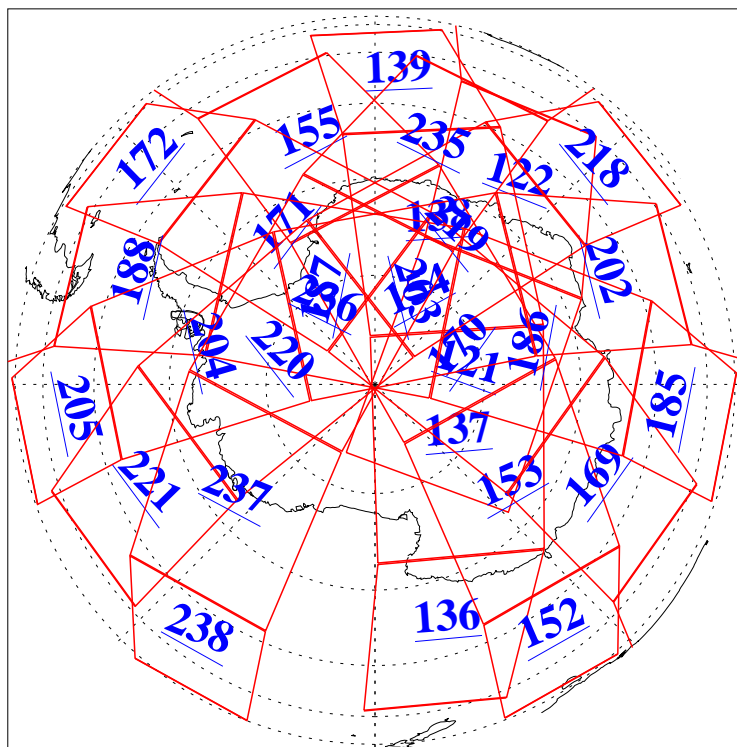

L1B Availability
AMSU Granules: 240
HSB Granules: 0
AIRS Granules: 240

26 Jun 2005
DoY 177
Aqua Day 1149
Granules: 1 to 120

Granules: 121 to 240

Legend: AMSU Available, HSB Available, AIRS Available

L1B Availability
AMSU Granules: 240
HSB Granules: 0
AIRS Granules: 240

26 Jun 2005
DoY 177
Aqua Day 1149
Ascending Granules

Descending Granules

Legend: AMSU Available, HSB Available, AIRS Available

L1B Availability
 AMSU Granules: 240
 HSB Granules: 0
 AIRS Granules: 240

26 Jun 2005
 DoY 177
 Aqua Day 1149

Northern Hemisphere Granules

Southern Hemisphere Granules

Legend: AMSU Available, HSB Available, AIRS Available