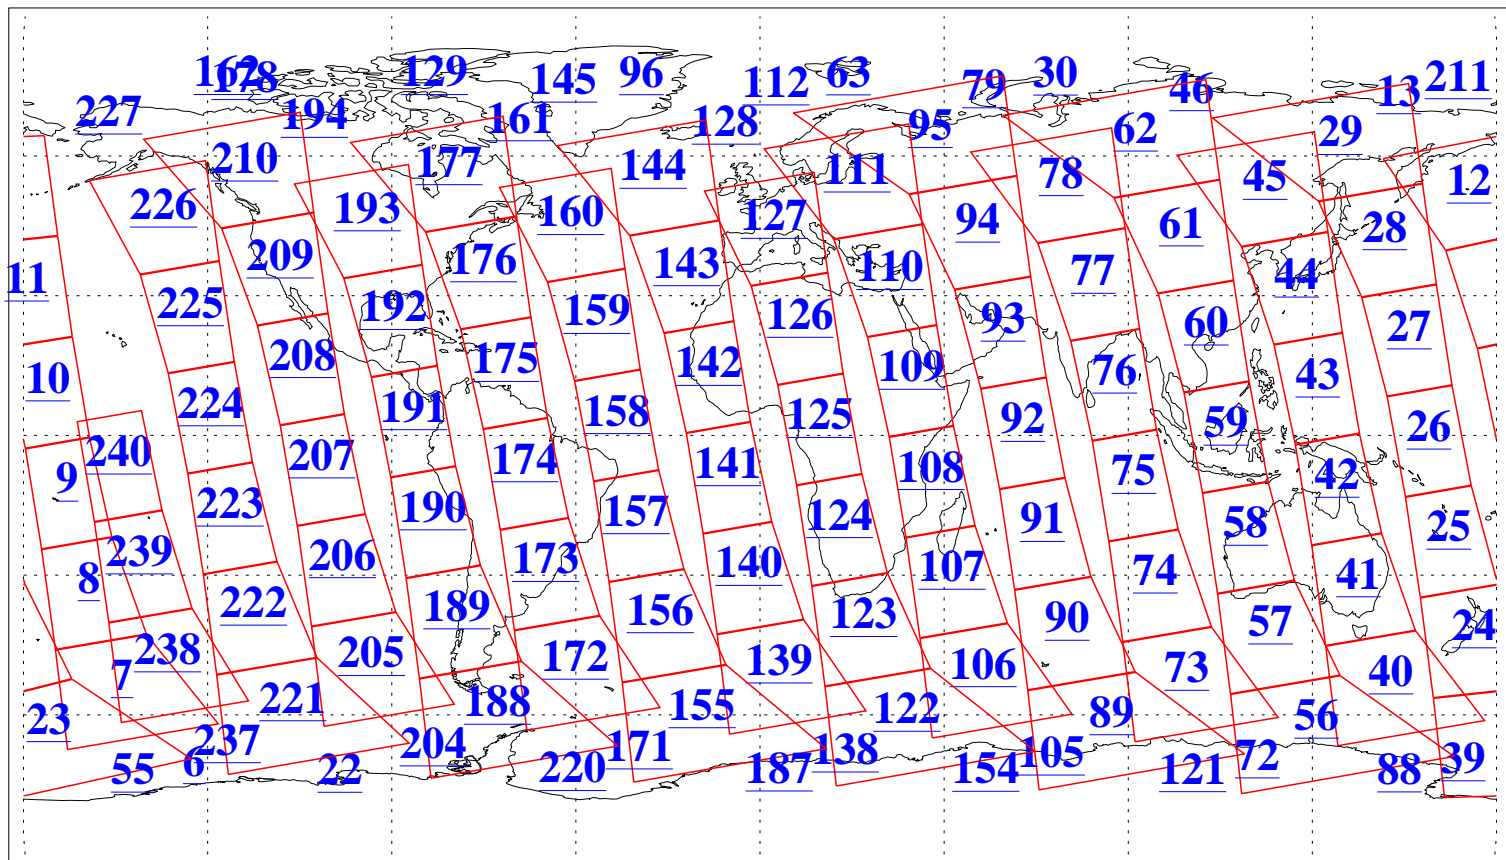

L1B Availability
AMSU Granules: 240
HSB Granules: 0
AIRS Granules: 240

26 Jun 2005
DoY 177
Aqua Day 1149
Granules: 1 to 120

Granules: 121 to 240

Legend: AMSU Available, HSB Available, AIRS Available

L1B Availability
AMSU Granules: 240
HSB Granules: 0
AIRS Granules: 240

26 Jun 2005
DoY 177
Aqua Day 1149
Ascending Granules

Descending Granules

Legend: AMSU Available, HSB Available, AIRS Available

L1B Availability
 AMSU Granules: 240
 HSB Granules: 0
 AIRS Granules: 240

26 Jun 2005
 DoY 177
 Aqua Day 1149

Northern Hemisphere Granules

Southern Hemisphere Granules

Legend: AMSU Available, HSB Available, AIRS Available