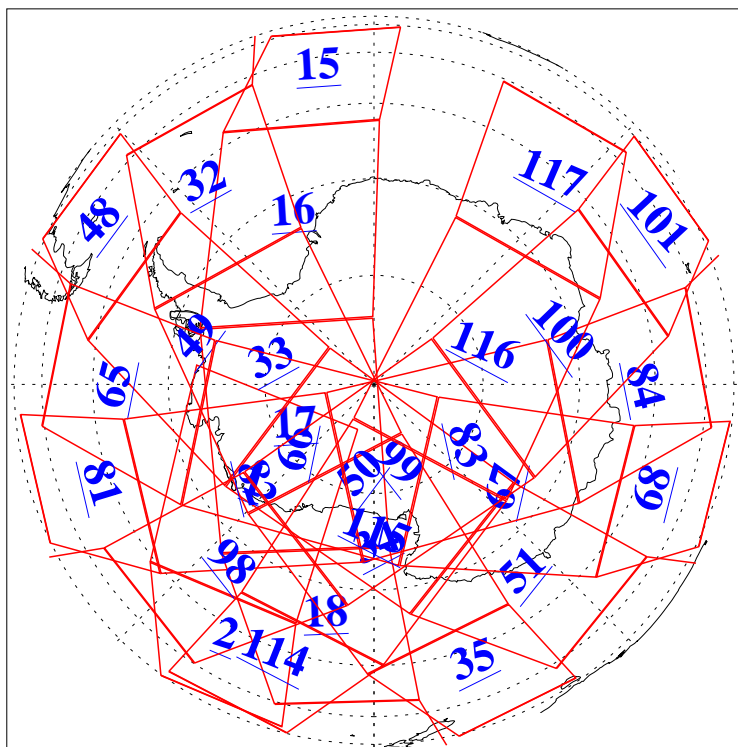

L1B Availability  
AMSU Granules: 240  
HSB Granules: 0  
AIRS Granules: 240

23 Jun 2005  
DoY 174  
Aqua Day 1146  
Granules: 1 to 120

Granules: 121 to 240

Legend: AMSU Available, HSB Available, AIRS Available

L1B Availability  
AMSU Granules: 240  
HSB Granules: 0  
AIRS Granules: 240

23 Jun 2005  
DoY 174  
Aqua Day 1146  
Ascending Granules

Descending Granules

Legend: AMSU Available, HSB Available, AIRS Available

L1B Availability  
 AMSU Granules: 240  
 HSB Granules: 0  
 AIRS Granules: 240

23 Jun 2005  
 DoY 174  
 Aqua Day 1146

Northern Hemisphere Granules

Southern Hemisphere Granules

Legend: AMSU Available, HSB Available, AIRS Available