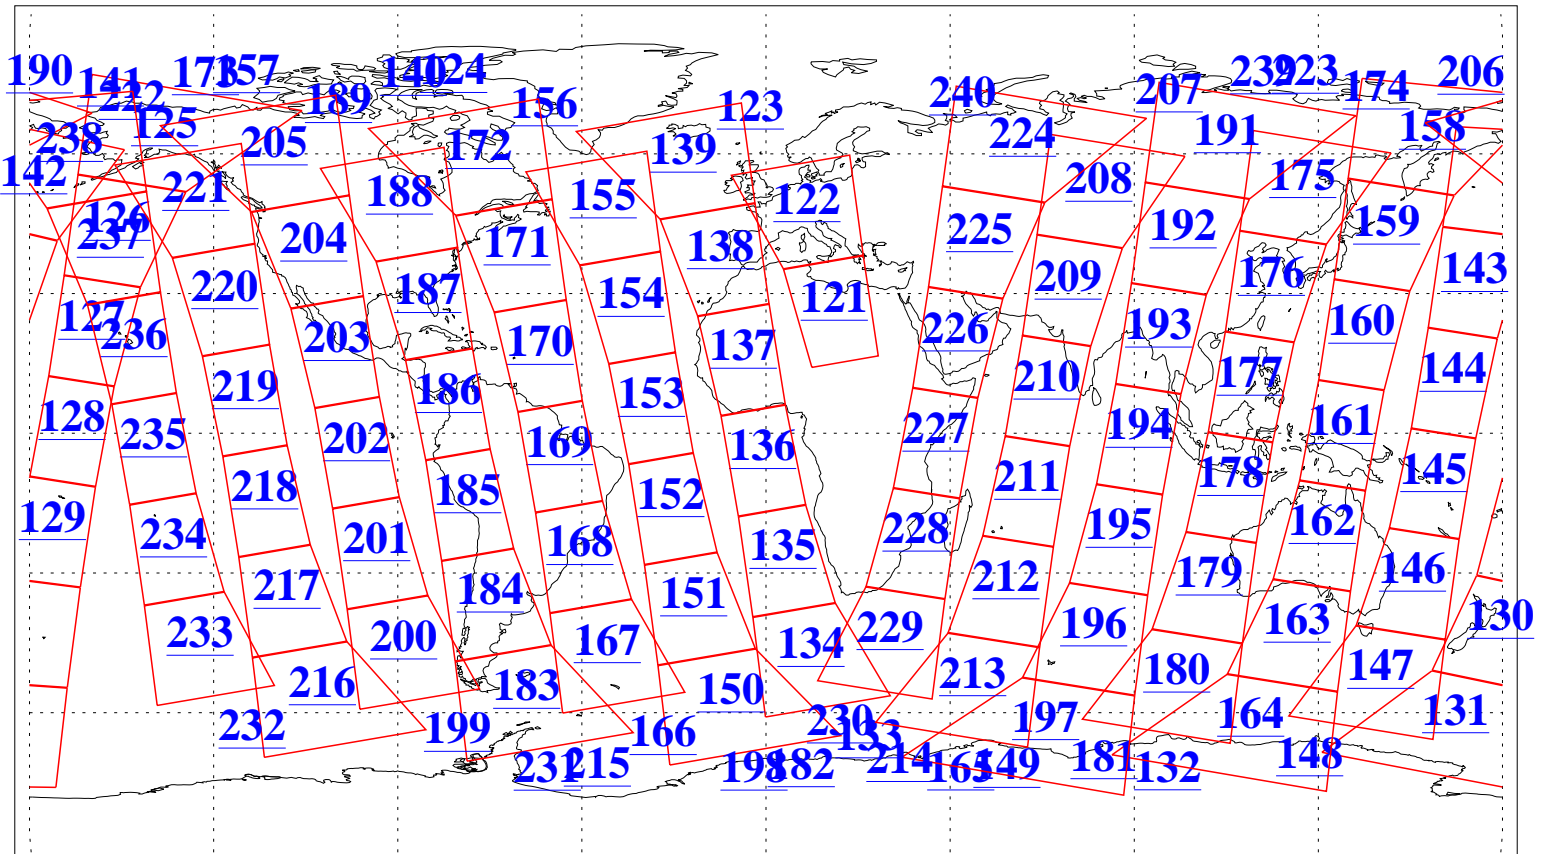

L1B Availability  
AMSU Granules: 240  
HSB Granules: 0  
AIRS Granules: 240

23 Jun 2005  
DoY 174  
Aqua Day 1146  
Granules: 1 to 120

Granules: 121 to 240

Legend: AMSU Available, HSB Available, AIRS Available

L1B Availability  
AMSU Granules: 240  
HSB Granules: 0  
AIRS Granules: 240

23 Jun 2005  
DoY 174  
Aqua Day 1146  
Ascending Granules

Descending Granules

Legend: AMSU Available, HSB Available, AIRS Available

L1B Availability  
 AMSU Granules: 240  
 HSB Granules: 0  
 AIRS Granules: 240

23 Jun 2005  
 DoY 174  
 Aqua Day 1146

Northern Hemisphere Granules

Southern Hemisphere Granules

Legend: AMSU Available, HSB Available, AIRS Available