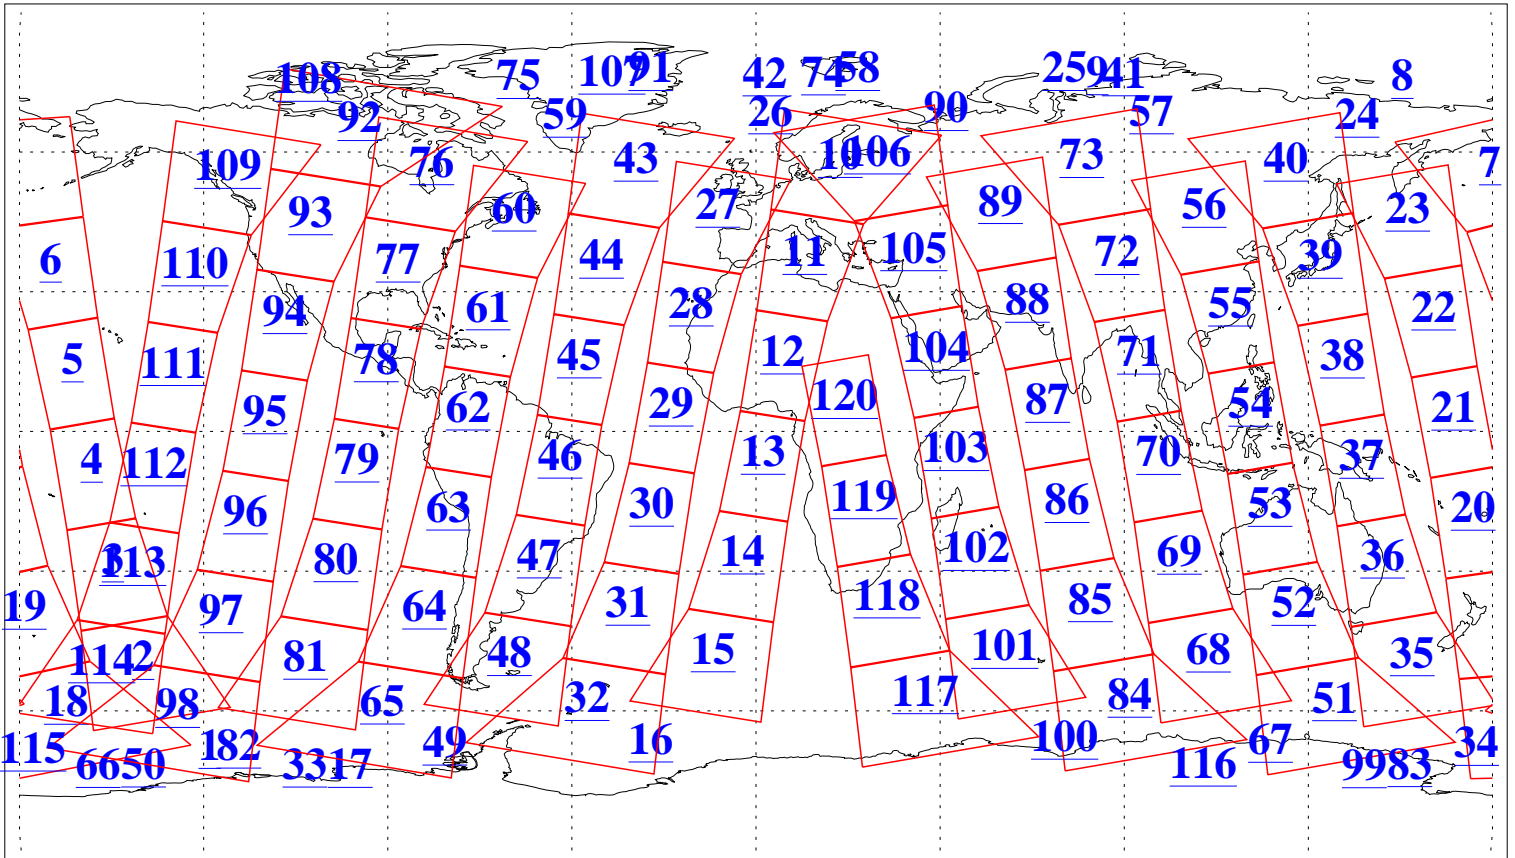

L1B Availability  
AMSU Granules: 240  
HSB Granules: 0  
AIRS Granules: 240

23 Jun 2005  
DoY 174  
Aqua Day 1146  
Granules: 1 to 120

Granules: 121 to 240

Legend: AMSU Available, HSB Available, AIRS Available

L1B Availability  
AMSU Granules: 240  
HSB Granules: 0  
AIRS Granules: 240

23 Jun 2005  
DoY 174  
Aqua Day 1146  
Ascending Granules

Descending Granules

Legend: AMSU Available, HSB Available, AIRS Available

L1B Availability  
 AMSU Granules: 240  
 HSB Granules: 0  
 AIRS Granules: 240

23 Jun 2005  
 DoY 174  
 Aqua Day 1146

Northern Hemisphere Granules

Southern Hemisphere Granules

Legend: AMSU Available, HSB Available, AIRS Available