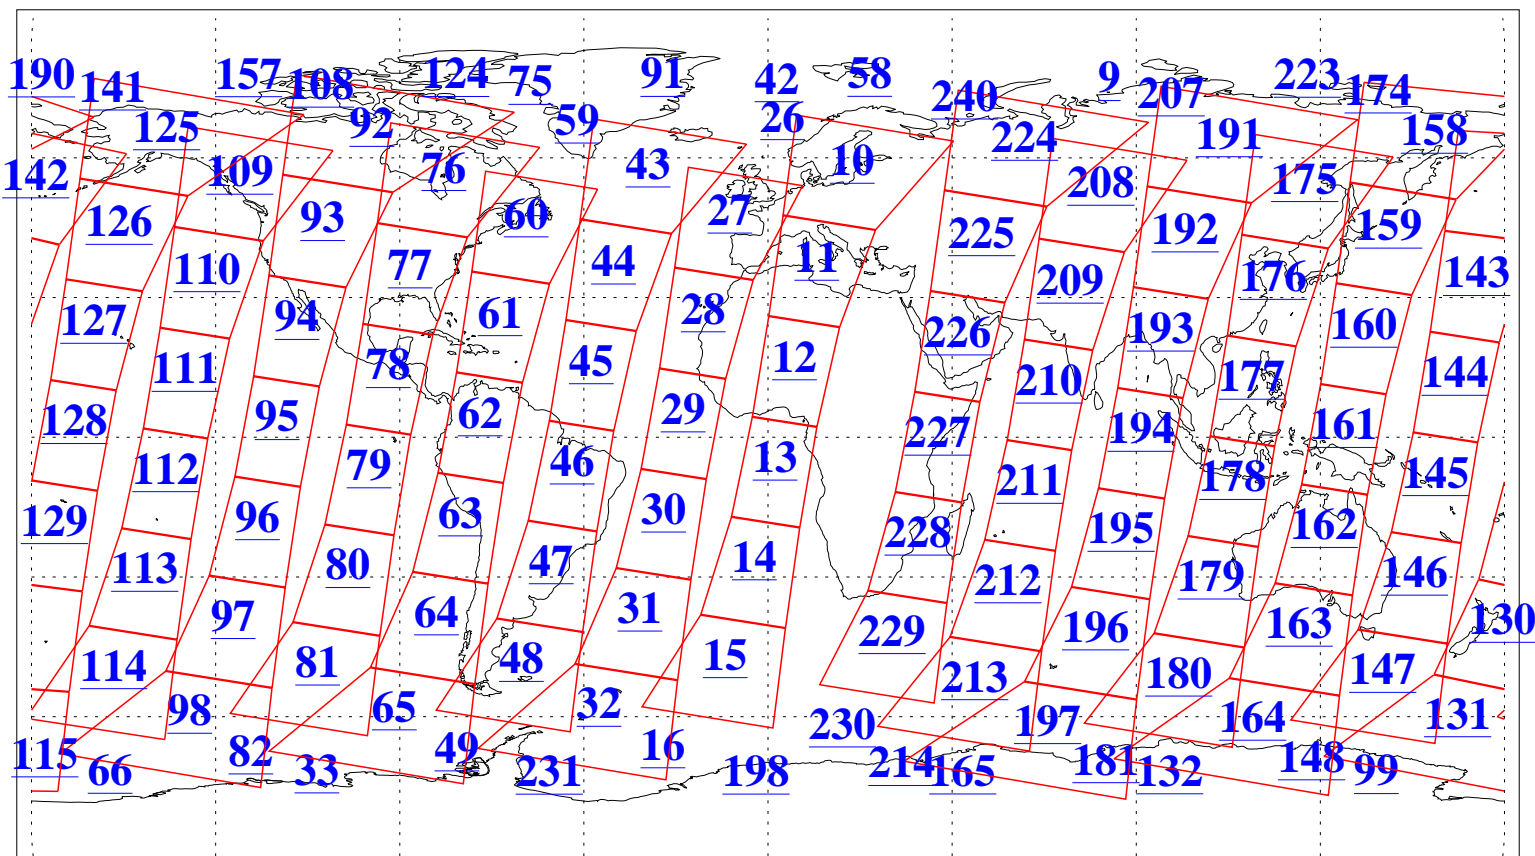

L1B Availability  
AMSU Granules: 240  
HSB Granules: 0  
AIRS Granules: 240

23 Jun 2005  
DoY 174  
Aqua Day 1146  
Granules: 1 to 120

Granules: 121 to 240

Legend: AMSU Available, HSB Available, AIRS Available

L1B Availability  
AMSU Granules: 240  
HSB Granules: 0  
AIRS Granules: 240

23 Jun 2005  
DoY 174  
Aqua Day 1146  
Ascending Granules

Descending Granules

Legend: AMSU Available, HSB Available, AIRS Available

L1B Availability  
 AMSU Granules: 240  
 HSB Granules: 0  
 AIRS Granules: 240

23 Jun 2005  
 DoY 174  
 Aqua Day 1146

Northern Hemisphere Granules

Southern Hemisphere Granules

Legend: AMSU Available, HSB Available, AIRS Available