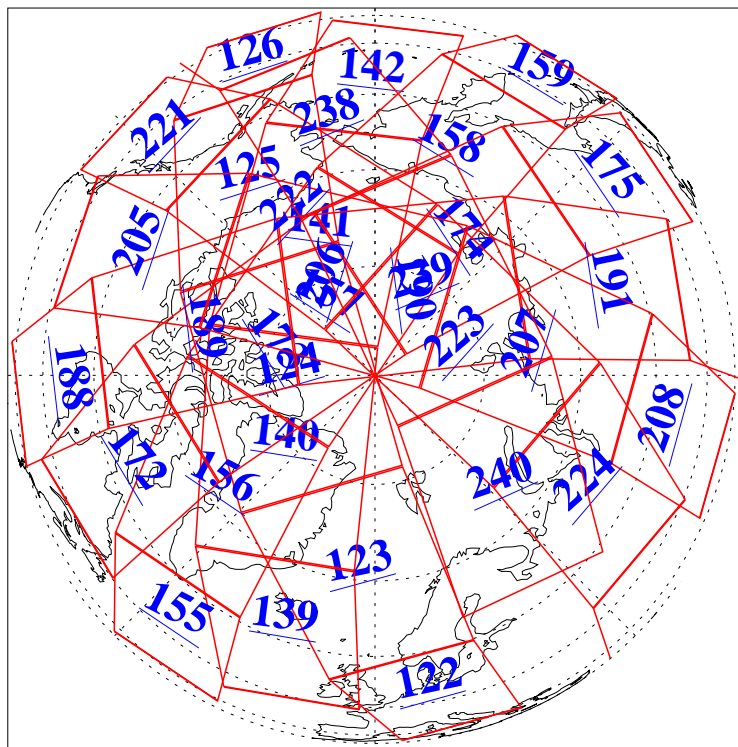

L1B Availability  
AMSU Granules: 240  
HSB Granules: 0  
AIRS Granules: 240

23 Jun 2005  
DoY 174  
Aqua Day 1146  
Granules: 1 to 120

Granules: 121 to 240

Legend: AMSU Available, HSB Available, AIRS Available

L1B Availability  
AMSU Granules: 240  
HSB Granules: 0  
AIRS Granules: 240

23 Jun 2005  
DoY 174  
Aqua Day 1146  
Ascending Granules

Descending Granules

Legend: AMSU Available, HSB Available, AIRS Available

L1B Availability  
 AMSU Granules: 240  
 HSB Granules: 0  
 AIRS Granules: 240

23 Jun 2005  
 DoY 174  
 Aqua Day 1146

Northern Hemisphere Granules

Southern Hemisphere Granules

Legend: AMSU Available, HSB Available, AIRS Available