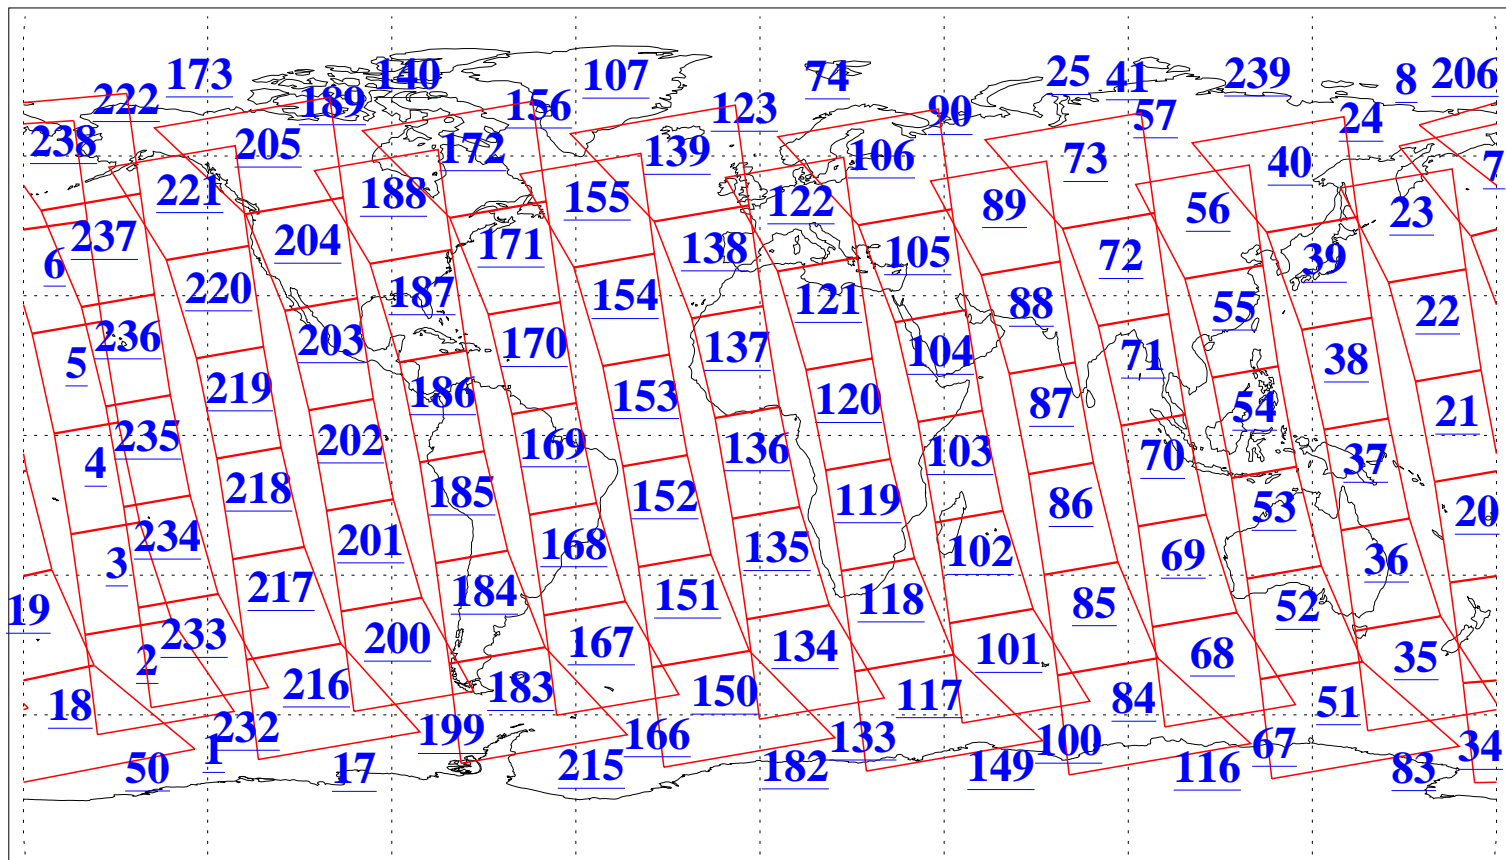

L1B Availability  
AMSU Granules: 240  
HSB Granules: 0  
AIRS Granules: 240

23 Jun 2005  
DoY 174  
Aqua Day 1146  
Granules: 1 to 120

Granules: 121 to 240

Legend: AMSU Available, HSB Available, AIRS Available

L1B Availability  
AMSU Granules: 240  
HSB Granules: 0  
AIRS Granules: 240

23 Jun 2005  
DoY 174  
Aqua Day 1146  
Ascending Granules

Descending Granules

Legend: AMSU Available, HSB Available, AIRS Available

L1B Availability  
 AMSU Granules: 240  
 HSB Granules: 0  
 AIRS Granules: 240

23 Jun 2005  
 DoY 174  
 Aqua Day 1146

Northern Hemisphere Granules

Southern Hemisphere Granules

Legend: AMSU Available, HSB Available, AIRS Available