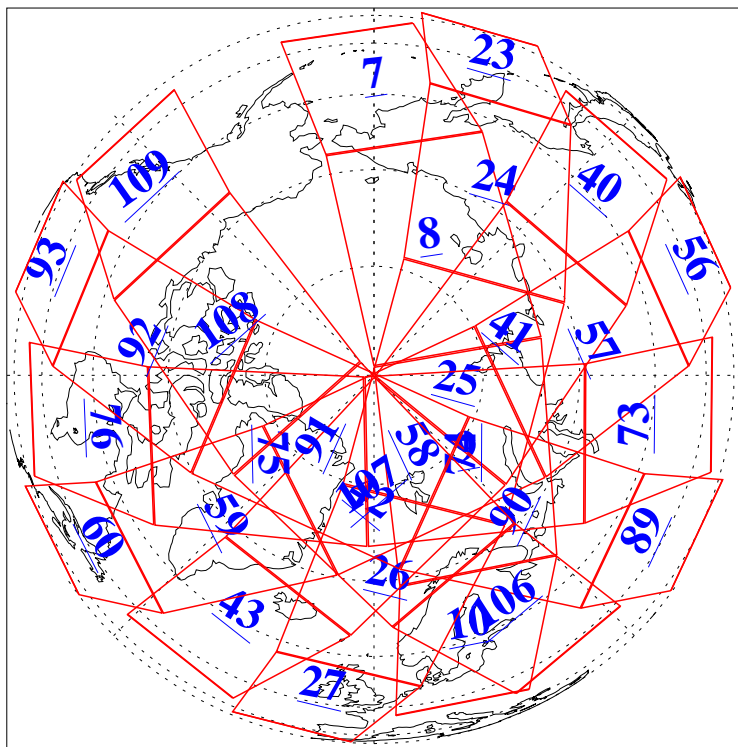

L1B Availability  
AMSU Granules: 240  
HSB Granules: 0  
AIRS Granules: 240

23 Jun 2005  
DoY 174  
Aqua Day 1146  
Granules: 1 to 120

Granules: 121 to 240

Legend: AMSU Available, HSB Available, AIRS Available

L1B Availability  
AMSU Granules: 240  
HSB Granules: 0  
AIRS Granules: 240

23 Jun 2005  
DoY 174  
Aqua Day 1146  
Ascending Granules

Descending Granules

Legend: AMSU Available, HSB Available, AIRS Available

L1B Availability  
 AMSU Granules: 240  
 HSB Granules: 0  
 AIRS Granules: 240

23 Jun 2005  
 DoY 174  
 Aqua Day 1146

Northern Hemisphere Granules

Southern Hemisphere Granules

Legend: AMSU Available, HSB Available, AIRS Available