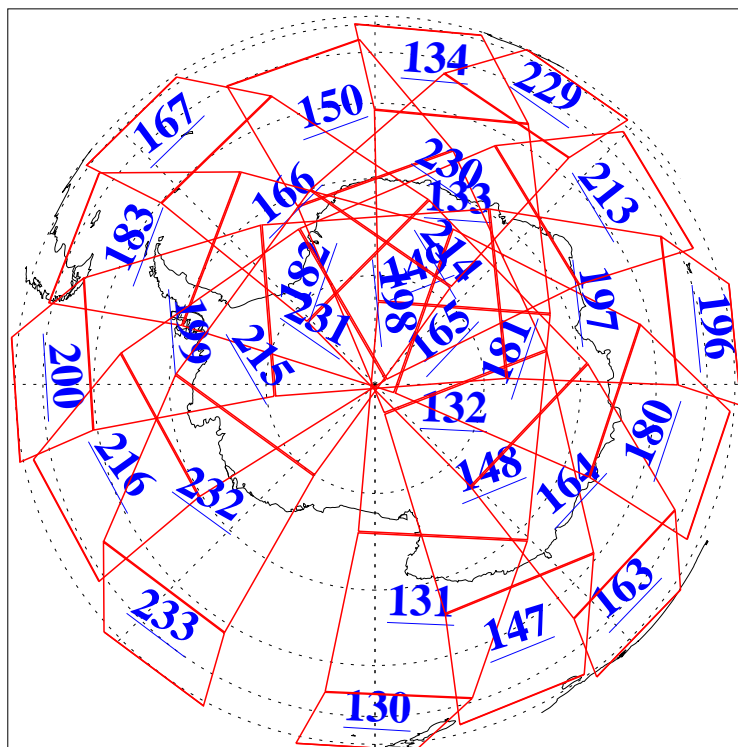

L1B Availability  
AMSU Granules: 240  
HSB Granules: 0  
AIRS Granules: 240

23 Jun 2005  
DoY 174  
Aqua Day 1146  
Ascending Granules

Descending Granules

Legend: AMSU Available, HSB Available, AIRS Available

L1B Availability  
 AMSU Granules: 240  
 HSB Granules: 0  
 AIRS Granules: 240

23 Jun 2005  
 DoY 174  
 Aqua Day 1146

Northern Hemisphere Granules

Southern Hemisphere Granules

Legend: AMSU Available, HSB Available, AIRS Available