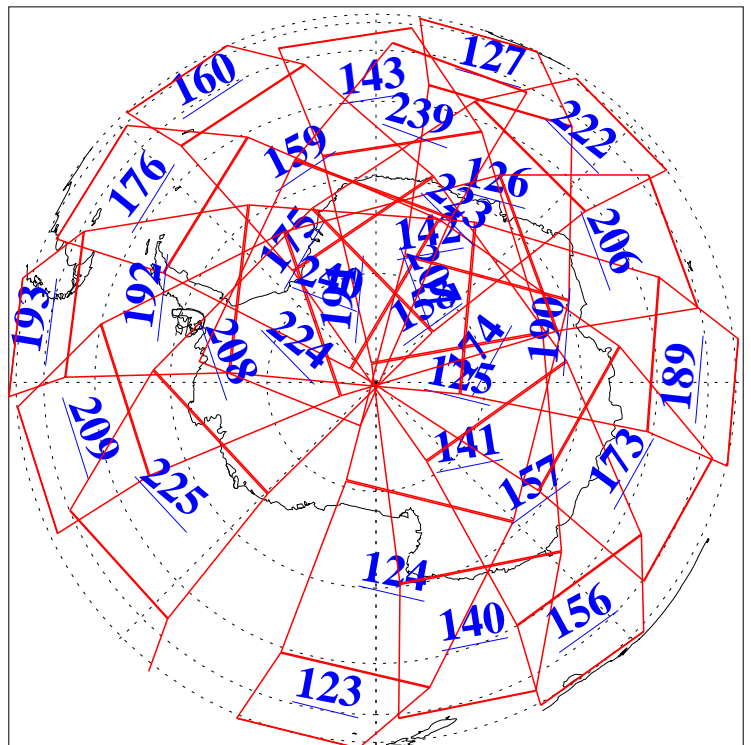

L1B Availability
AMSU Granules: 240
HSB Granules: 0
AIRS Granules: 240

22 Jun 2005
DoY 173
Aqua Day 1145
Granules: 1 to 120

Granules: 121 to 240

Legend: AMSU Available, HSB Available, AIRS Available

L1B Availability
AMSU Granules: 240
HSB Granules: 0
AIRS Granules: 240

22 Jun 2005
DoY 173
Aqua Day 1145
Ascending Granules

Descending Granules

Legend: AMSU Available, HSB Available, AIRS Available

L1B Availability
 AMSU Granules: 240
 HSB Granules: 0
 AIRS Granules: 240

22 Jun 2005
 DoY 173
 Aqua Day 1145

Northern Hemisphere Granules

Southern Hemisphere Granules

Legend: AMSU Available, ~~HSB Available~~, **AIRS Available**