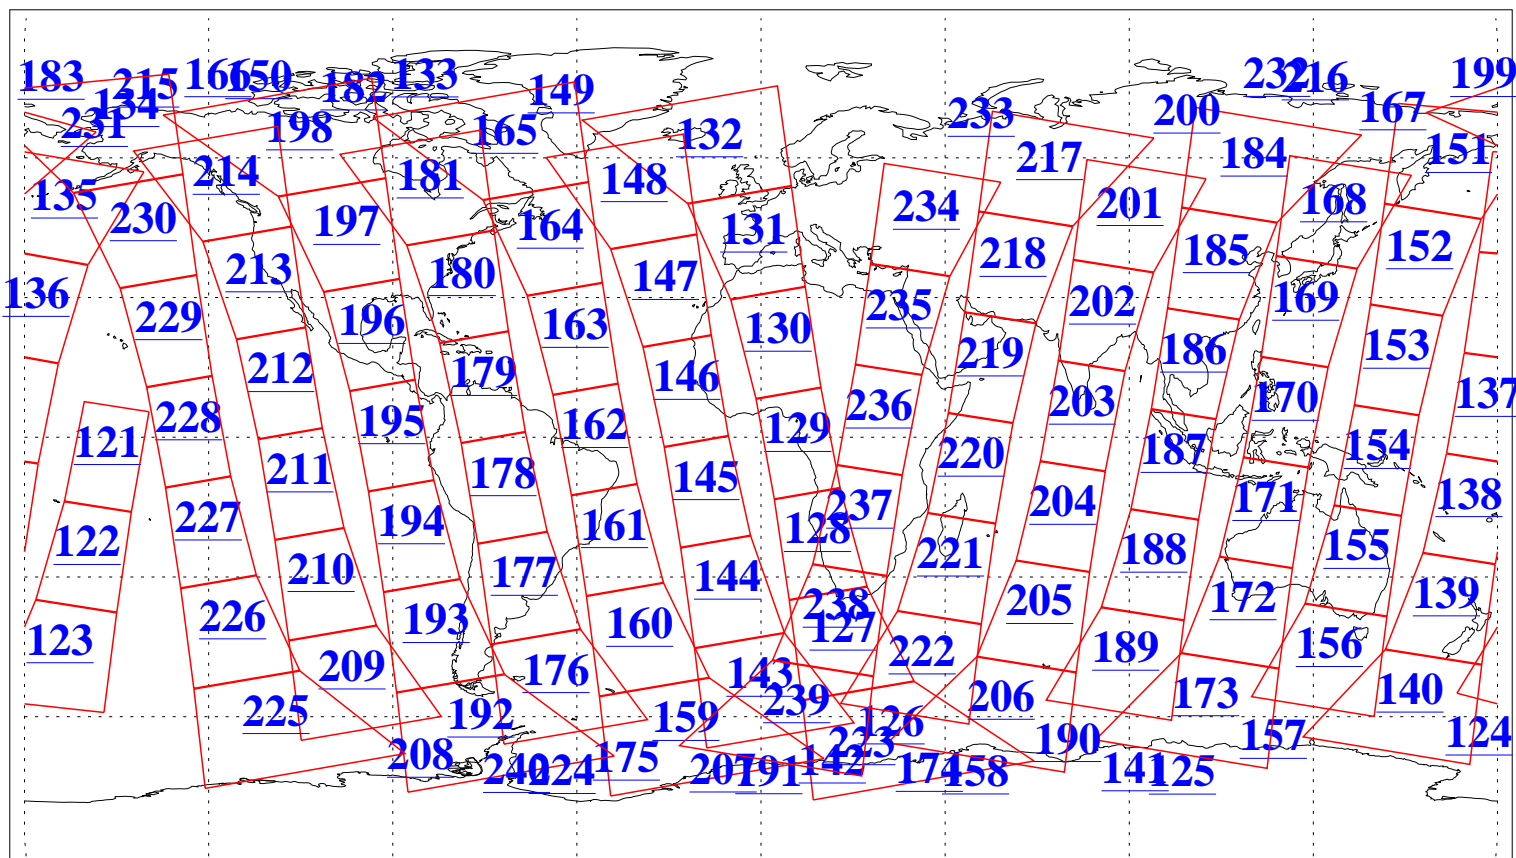

L1B Availability
AMSU Granules: 240
HSB Granules: 0
AIRS Granules: 240

22 Jun 2005
DoY 173
Aqua Day 1145
Granules: 1 to 120

Granules: 121 to 240

Legend: AMSU Available, HSB Available, AIRS Available

L1B Availability
AMSU Granules: 240
HSB Granules: 0
AIRS Granules: 240

22 Jun 2005
DoY 173
Aqua Day 1145
Ascending Granules

Descending Granules

Legend: AMSU Available, HSB Available, AIRS Available

L1B Availability
 AMSU Granules: 240
 HSB Granules: 0
 AIRS Granules: 240

22 Jun 2005
 DoY 173
 Aqua Day 1145

Northern Hemisphere Granules

Southern Hemisphere Granules

Legend: AMSU Available, ~~HSB Available~~, **AIRS Available**