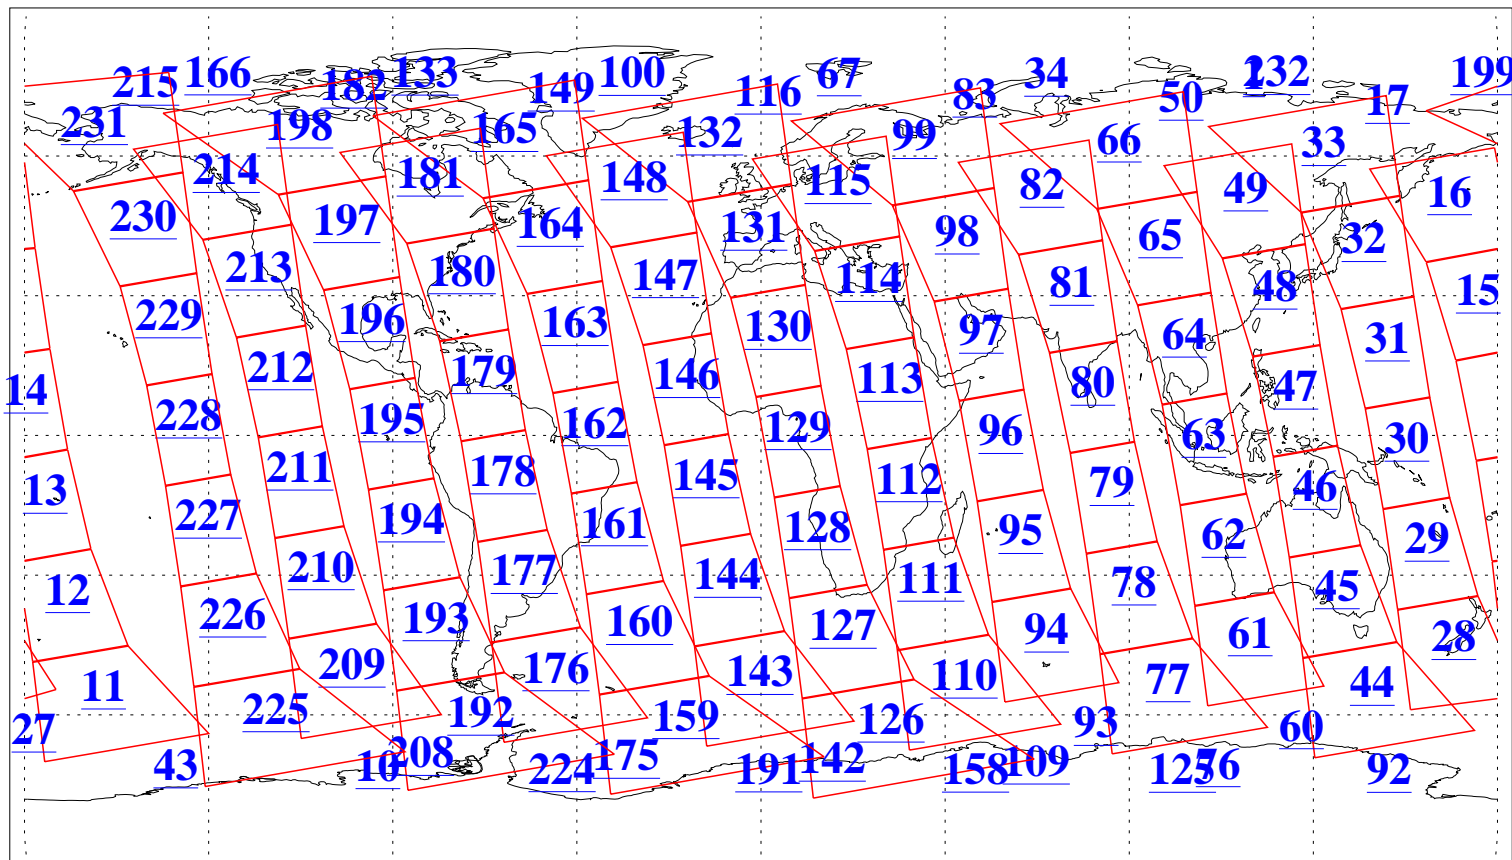

L1B Availability
AMSU Granules: 240
HSB Granules: 0
AIRS Granules: 240

22 Jun 2005
DoY 173
Aqua Day 1145
Granules: 1 to 120

Granules: 121 to 240

Legend: AMSU Available, HSB Available, AIRS Available

L1B Availability
AMSU Granules: 240
HSB Granules: 0
AIRS Granules: 240

22 Jun 2005
DoY 173
Aqua Day 1145
Ascending Granules

Descending Granules

Legend: AMSU Available, HSB Available, AIRS Available

L1B Availability
 AMSU Granules: 240
 HSB Granules: 0
 AIRS Granules: 240

22 Jun 2005
 DoY 173
 Aqua Day 1145

Northern Hemisphere Granules

Southern Hemisphere Granules

Legend: AMSU Available, ~~HSB Available~~, **AIRS Available**