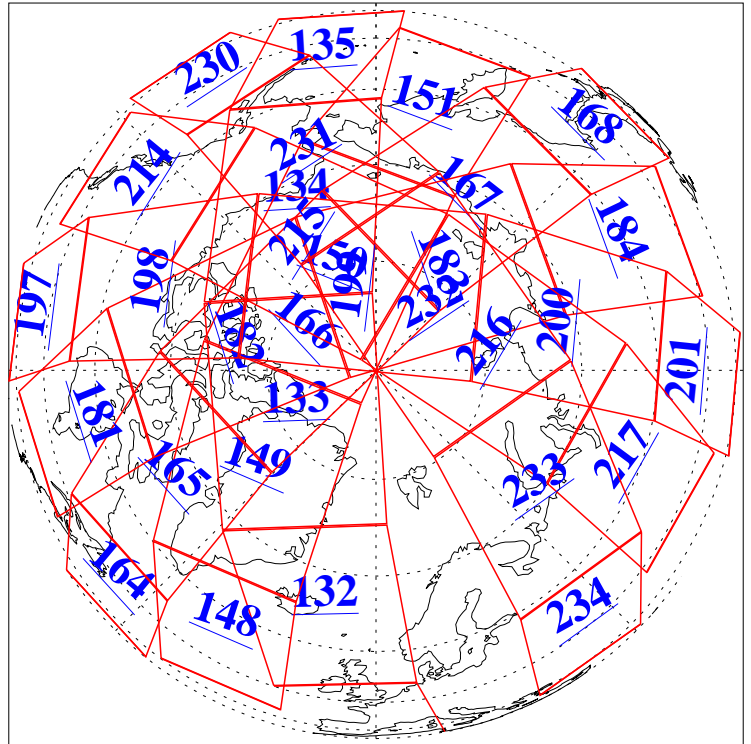

L1B Availability
AMSU Granules: 240
HSB Granules: 0
AIRS Granules: 240

22 Jun 2005
DoY 173
Aqua Day 1145
Granules: 1 to 120

Granules: 121 to 240

Legend: AMSU Available, HSB Available, AIRS Available

L1B Availability
AMSU Granules: 240
HSB Granules: 0
AIRS Granules: 240

22 Jun 2005
DoY 173
Aqua Day 1145
Ascending Granules

Descending Granules

Legend: AMSU Available, HSB Available, AIRS Available

L1B Availability
 AMSU Granules: 240
 HSB Granules: 0
 AIRS Granules: 240

22 Jun 2005
 DoY 173
 Aqua Day 1145

Northern Hemisphere Granules

Southern Hemisphere Granules

Legend: AMSU Available, ~~HSB Available~~, **AIRS Available**