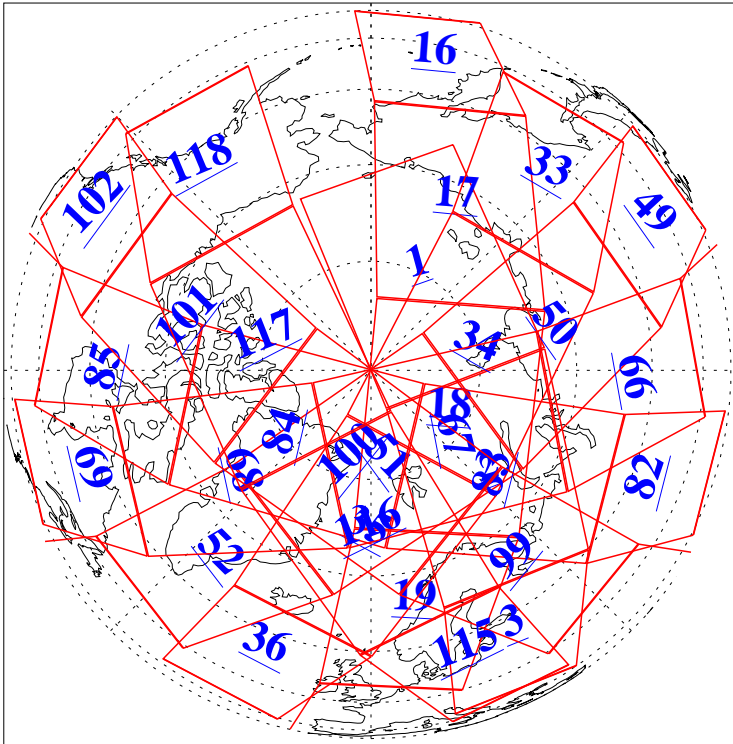

L1B Availability
AMSU Granules: 240
HSB Granules: 0
AIRS Granules: 240

22 Jun 2005
DoY 173
Aqua Day 1145
Granules: 1 to 120

Granules: 121 to 240

Legend: AMSU Available, HSB Available, AIRS Available

L1B Availability
AMSU Granules: 240
HSB Granules: 0
AIRS Granules: 240

22 Jun 2005
DoY 173
Aqua Day 1145
Ascending Granules

Descending Granules

Legend: AMSU Available, HSB Available, AIRS Available

L1B Availability
 AMSU Granules: 240
 HSB Granules: 0
 AIRS Granules: 240

22 Jun 2005
 DoY 173
 Aqua Day 1145

Northern Hemisphere Granules

Southern Hemisphere Granules

Legend: AMSU Available, ~~HSB Available~~, **AIRS Available**