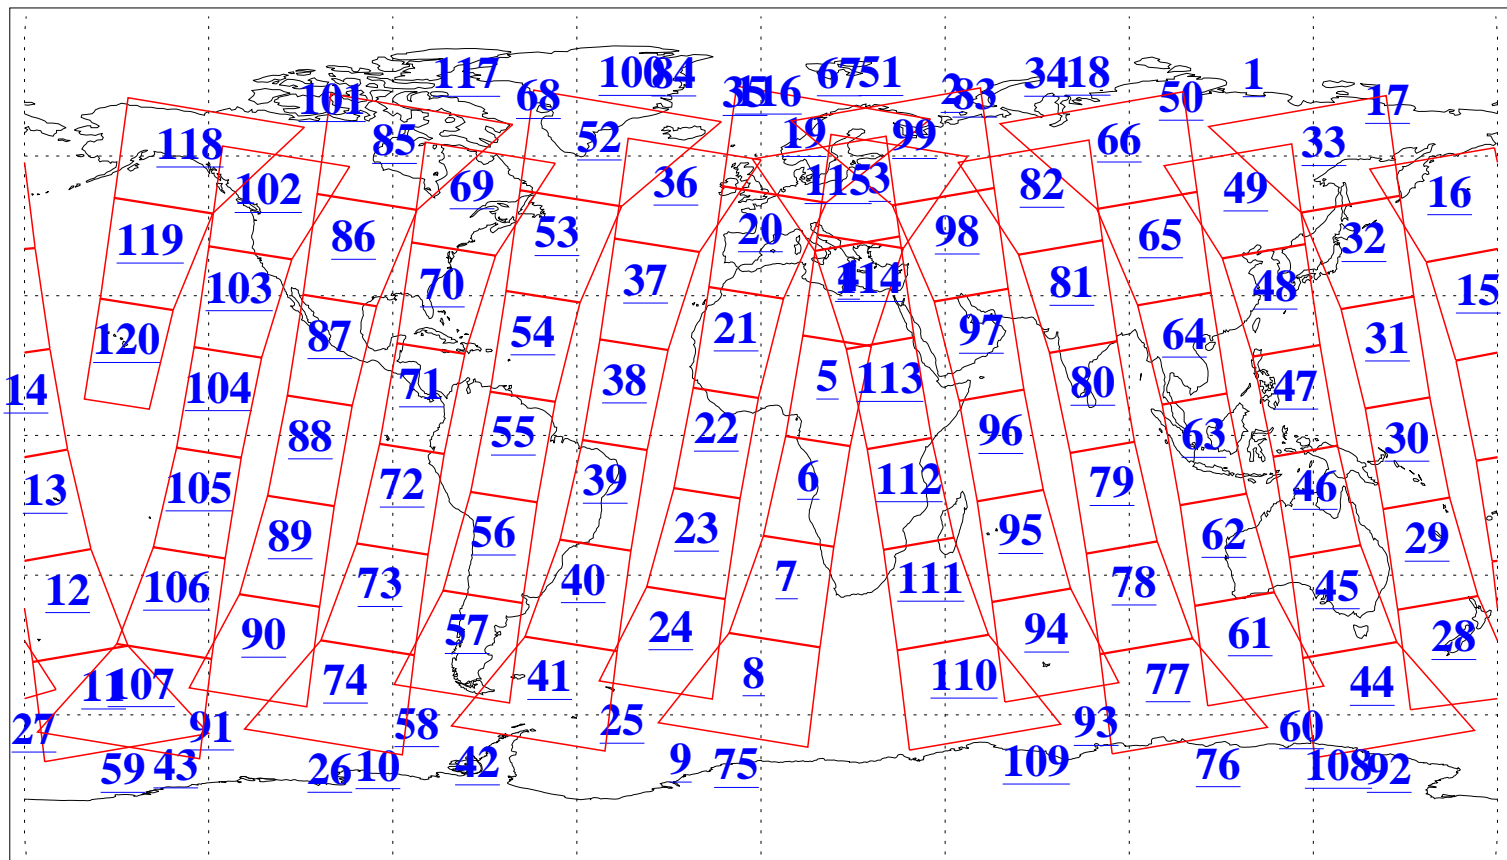

L1B Availability
AMSU Granules: 240
HSB Granules: 0
AIRS Granules: 240

22 Jun 2005
DoY 173
Aqua Day 1145
Granules: 1 to 120

Granules: 121 to 240

Legend: AMSU Available, HSB Available, AIRS Available

L1B Availability
AMSU Granules: 240
HSB Granules: 0
AIRS Granules: 240

22 Jun 2005
DoY 173
Aqua Day 1145
Ascending Granules

Descending Granules

Legend: AMSU Available, HSB Available, AIRS Available

L1B Availability
 AMSU Granules: 240
 HSB Granules: 0
 AIRS Granules: 240

22 Jun 2005
 DoY 173
 Aqua Day 1145

Northern Hemisphere Granules

Southern Hemisphere Granules

Legend: AMSU Available, ~~HSB Available~~, **AIRS Available**