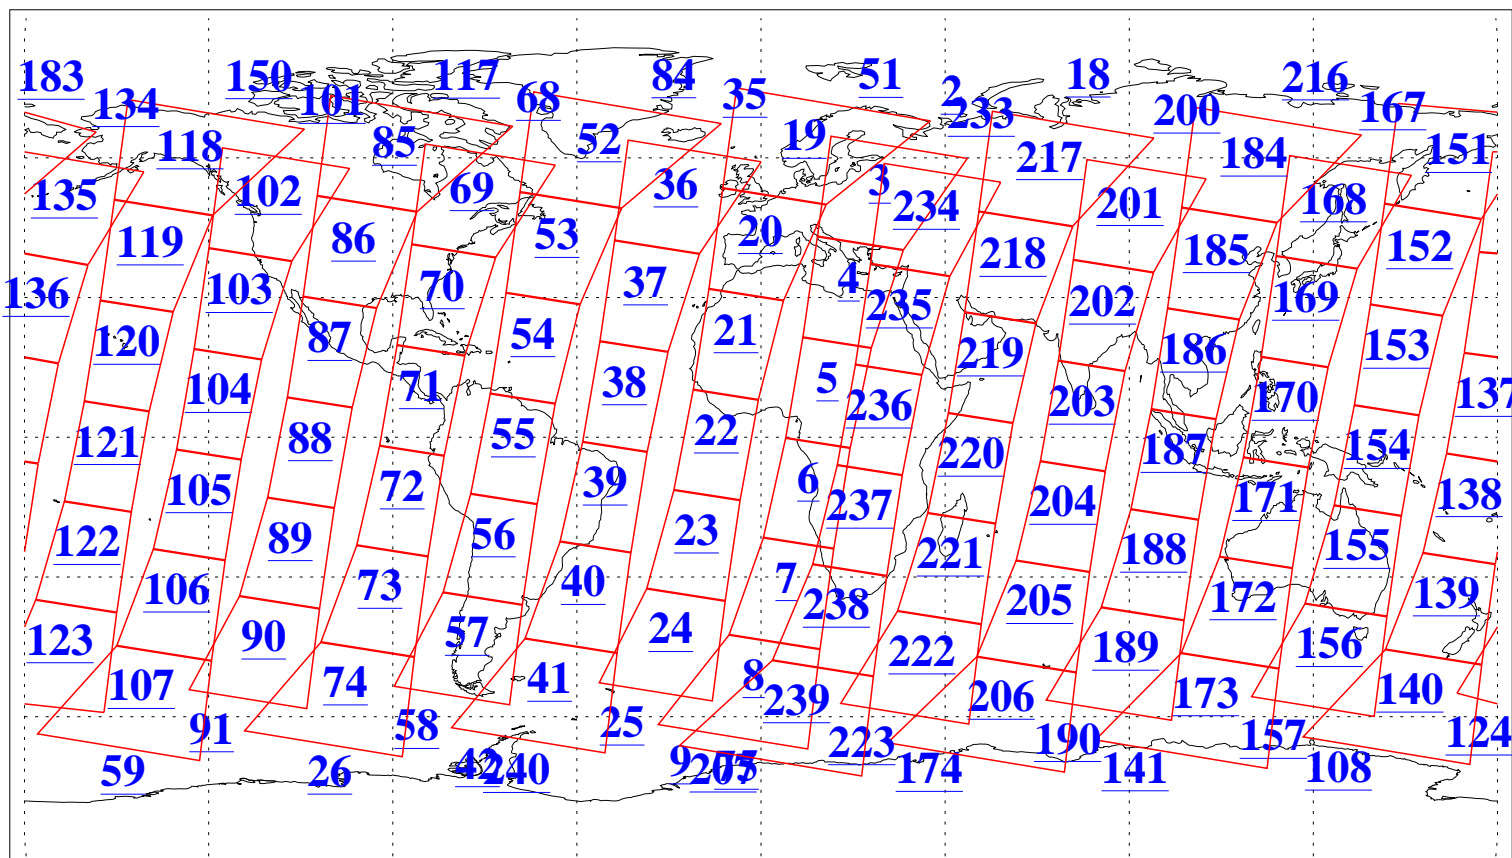

L1B Availability
AMSU Granules: 240
HSB Granules: 0
AIRS Granules: 240

22 Jun 2005
DoY 173
Aqua Day 1145
Granules: 1 to 120

Granules: 121 to 240

Legend: AMSU Available, HSB Available, AIRS Available

L1B Availability
AMSU Granules: 240
HSB Granules: 0
AIRS Granules: 240

22 Jun 2005
DoY 173
Aqua Day 1145
Ascending Granules

Descending Granules

Legend: AMSU Available, HSB Available, AIRS Available

L1B Availability
 AMSU Granules: 240
 HSB Granules: 0
 AIRS Granules: 240

22 Jun 2005
 DoY 173
 Aqua Day 1145

Northern Hemisphere Granules

Southern Hemisphere Granules

Legend: AMSU Available, ~~HSB Available~~, **AIRS Available**