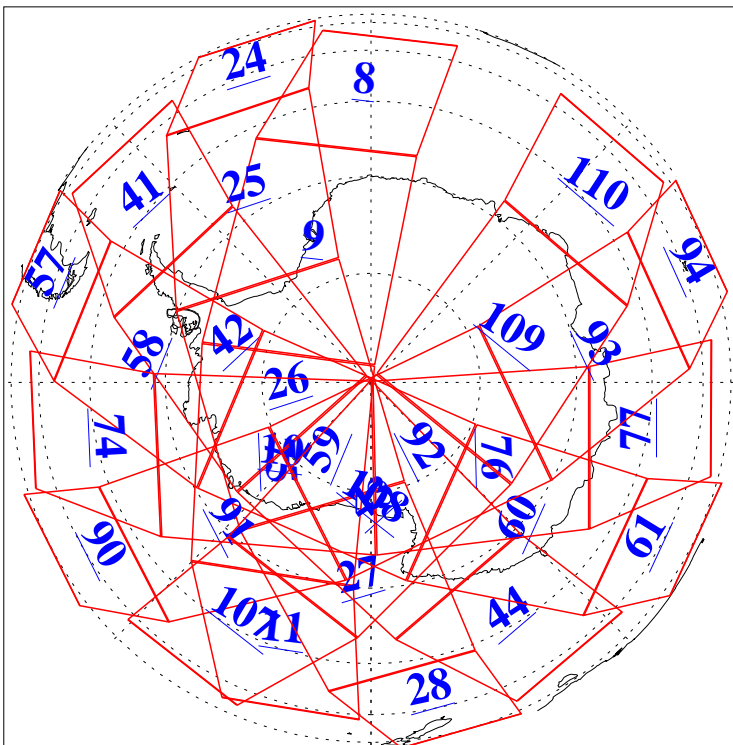

L1B Availability
AMSU Granules: 240
HSB Granules: 0
AIRS Granules: 240

22 Jun 2005
DoY 173
Aqua Day 1145
Granules: 1 to 120

Granules: 121 to 240

Legend: AMSU Available, HSB Available, AIRS Available

L1B Availability
AMSU Granules: 240
HSB Granules: 0
AIRS Granules: 240

22 Jun 2005
DoY 173
Aqua Day 1145
Ascending Granules

Descending Granules

Legend: AMSU Available, HSB Available, AIRS Available

L1B Availability
 AMSU Granules: 240
 HSB Granules: 0
 AIRS Granules: 240

22 Jun 2005
 DoY 173
 Aqua Day 1145

Northern Hemisphere Granules

Southern Hemisphere Granules

Legend: AMSU Available, ~~HSB Available~~, **AIRS Available**