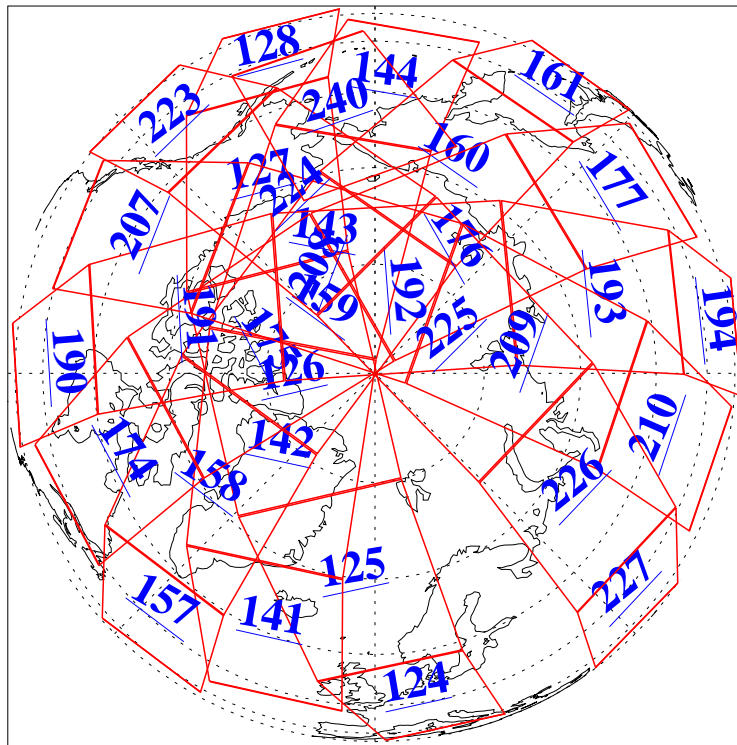

L1B Availability
AMSU Granules: 240
HSB Granules: 0
AIRS Granules: 240

21 Jun 2005
DoY 172
Aqua Day 1144
Granules: 1 to 120

Granules: 121 to 240

Legend: AMSU Available, HSB Available, AIRS Available

L1B Availability
AMSU Granules: 240
HSB Granules: 0
AIRS Granules: 240

21 Jun 2005
DoY 172
Aqua Day 1144
Ascending Granules

Descending Granules

Legend: AMSU Available, HSB Available, AIRS Available

L1B Availability
 AMSU Granules: 240
 HSB Granules: 0
 AIRS Granules: 240

21 Jun 2005
 DoY 172
 Aqua Day 1144

Northern Hemisphere Granules

Southern Hemisphere Granules

Legend: AMSU Available, HSB Available, AIRS Available