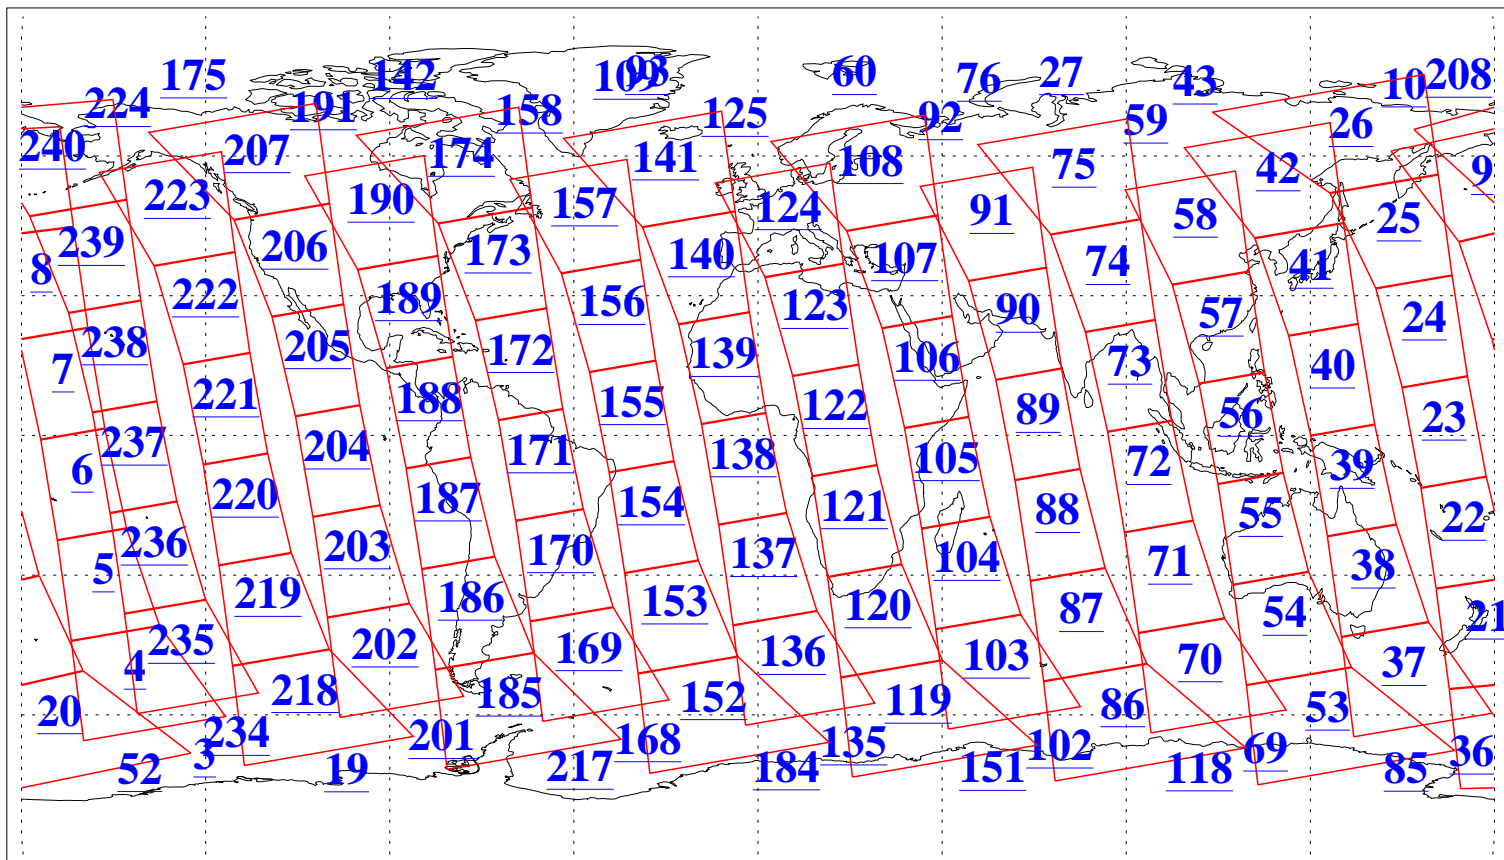

L1B Availability
AMSU Granules: 240
HSB Granules: 0
AIRS Granules: 240

21 Jun 2005
DoY 172
Aqua Day 1144
Granules: 1 to 120

Granules: 121 to 240

Legend: AMSU Available, HSB Available, AIRS Available

L1B Availability
AMSU Granules: 240
HSB Granules: 0
AIRS Granules: 240

21 Jun 2005
DoY 172
Aqua Day 1144
Ascending Granules

Descending Granules

Legend: AMSU Available, HSB Available, AIRS Available

L1B Availability
 AMSU Granules: 240
 HSB Granules: 0
 AIRS Granules: 240

21 Jun 2005
 DoY 172
 Aqua Day 1144

Northern Hemisphere Granules

Southern Hemisphere Granules

Legend: AMSU Available, HSB Available, AIRS Available