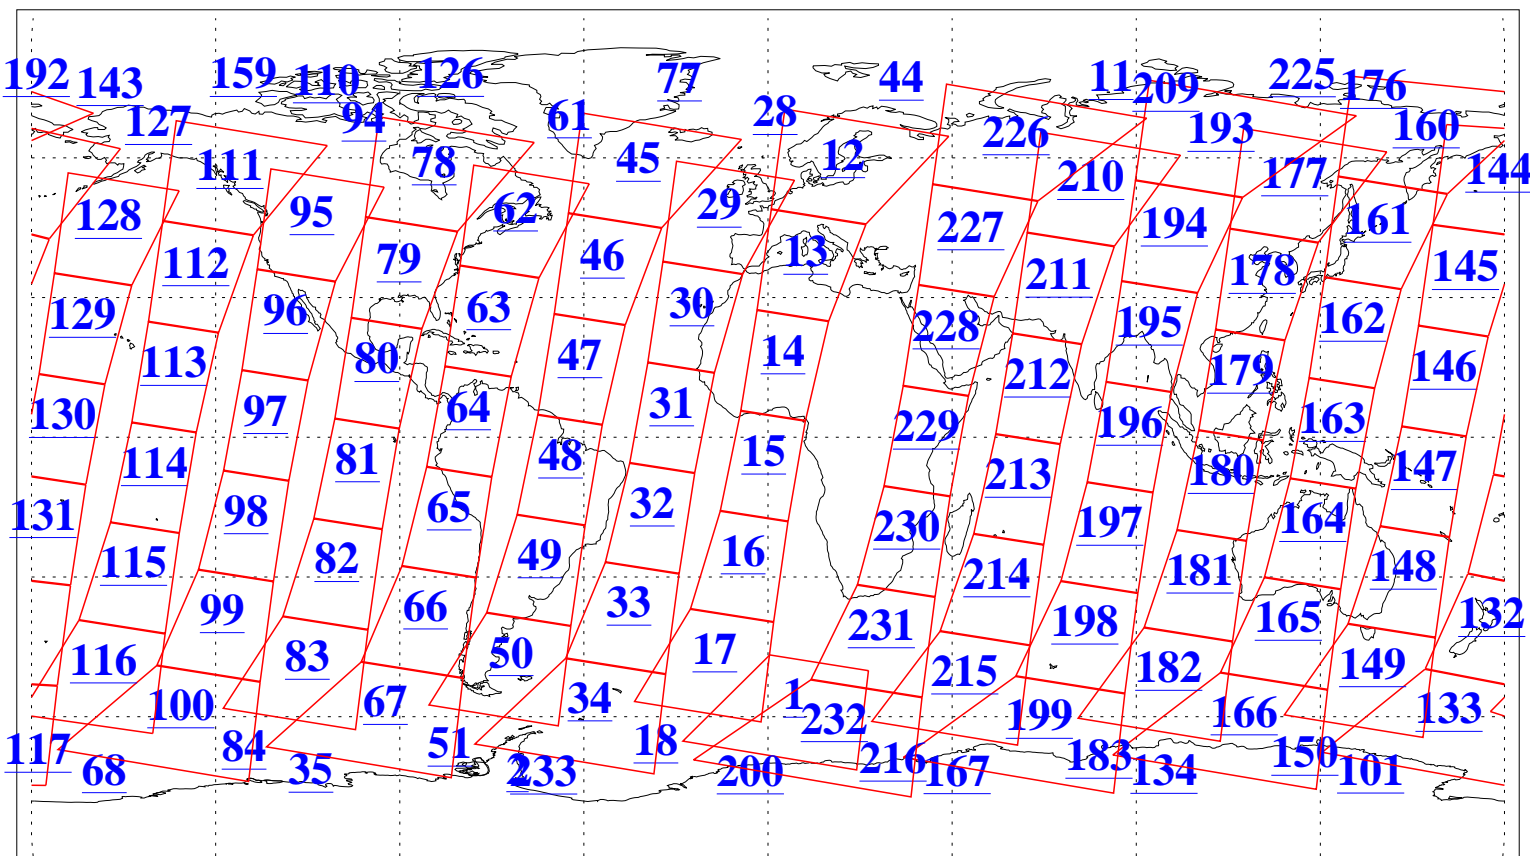

L1B Availability
AMSU Granules: 240
HSB Granules: 0
AIRS Granules: 240

21 Jun 2005
DoY 172
Aqua Day 1144
Granules: 1 to 120

Granules: 121 to 240

Legend: AMSU Available, HSB Available, AIRS Available

L1B Availability
AMSU Granules: 240
HSB Granules: 0
AIRS Granules: 240

21 Jun 2005
DoY 172
Aqua Day 1144
Ascending Granules

Descending Granules

Legend: AMSU Available, HSB Available, AIRS Available

L1B Availability
 AMSU Granules: 240
 HSB Granules: 0
 AIRS Granules: 240

21 Jun 2005
 DoY 172
 Aqua Day 1144

Northern Hemisphere Granules

Southern Hemisphere Granules

Legend: AMSU Available, HSB Available, AIRS Available