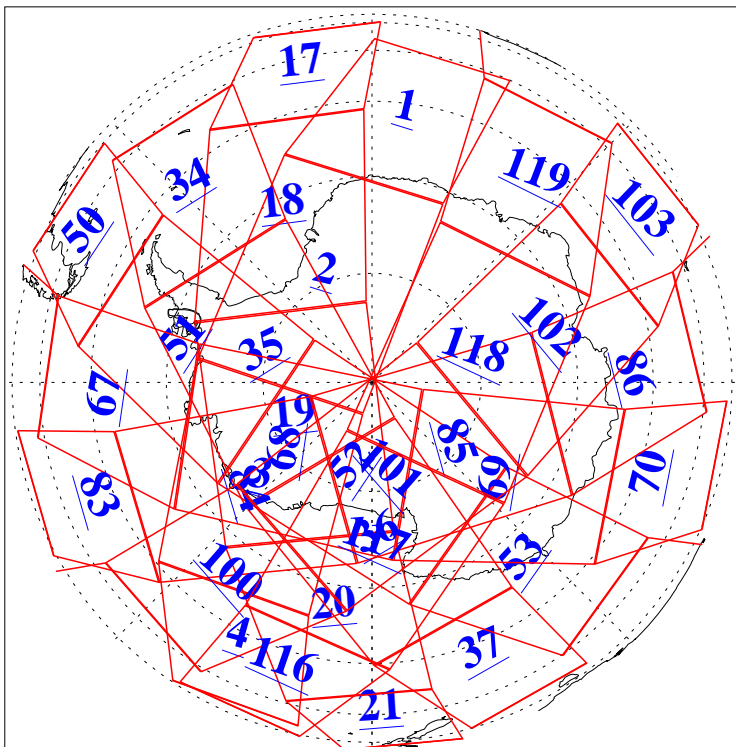

L1B Availability
AMSU Granules: 240
HSB Granules: 0
AIRS Granules: 240

21 Jun 2005
DoY 172
Aqua Day 1144
Granules: 1 to 120

Granules: 121 to 240

Legend: AMSU Available, HSB Available, AIRS Available

L1B Availability
AMSU Granules: 240
HSB Granules: 0
AIRS Granules: 240

21 Jun 2005
DoY 172
Aqua Day 1144
Ascending Granules

Descending Granules

Legend: AMSU Available, HSB Available, AIRS Available

L1B Availability
 AMSU Granules: 240
 HSB Granules: 0
 AIRS Granules: 240

21 Jun 2005
 DoY 172
 Aqua Day 1144

Northern Hemisphere Granules

Southern Hemisphere Granules

Legend: AMSU Available, HSB Available, AIRS Available