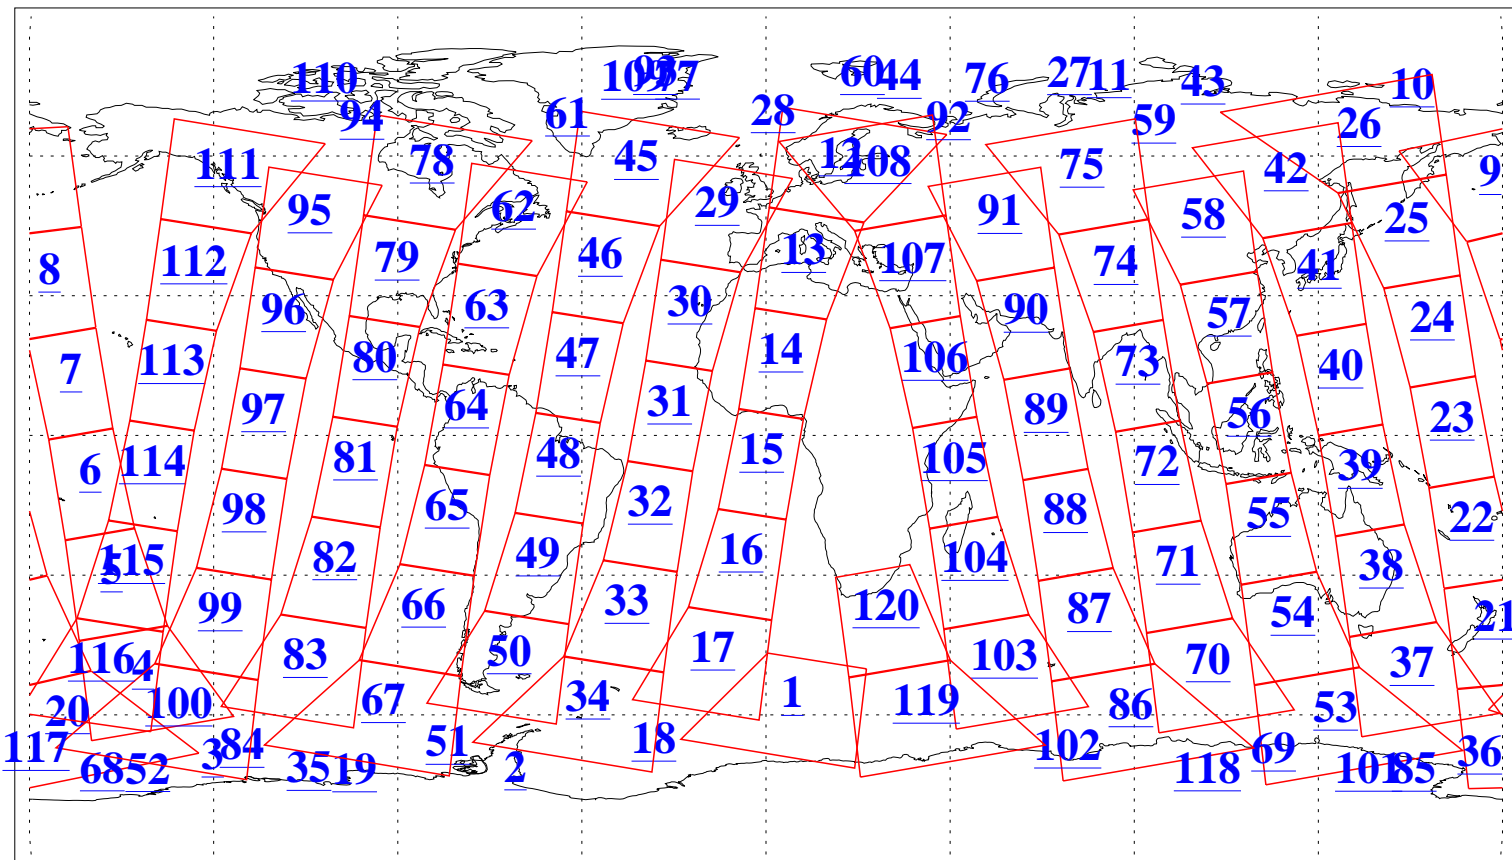

L1B Availability
AMSU Granules: 240
HSB Granules: 0
AIRS Granules: 240

21 Jun 2005
DoY 172
Aqua Day 1144
Granules: 1 to 120

Granules: 121 to 240

Legend: AMSU Available, HSB Available, AIRS Available

L1B Availability
AMSU Granules: 240
HSB Granules: 0
AIRS Granules: 240

21 Jun 2005
DoY 172
Aqua Day 1144
Ascending Granules

Descending Granules

Legend: AMSU Available, HSB Available, AIRS Available

L1B Availability
 AMSU Granules: 240
 HSB Granules: 0
 AIRS Granules: 240

21 Jun 2005
 DoY 172
 Aqua Day 1144

Northern Hemisphere Granules

Southern Hemisphere Granules

Legend: AMSU Available, HSB Available, AIRS Available