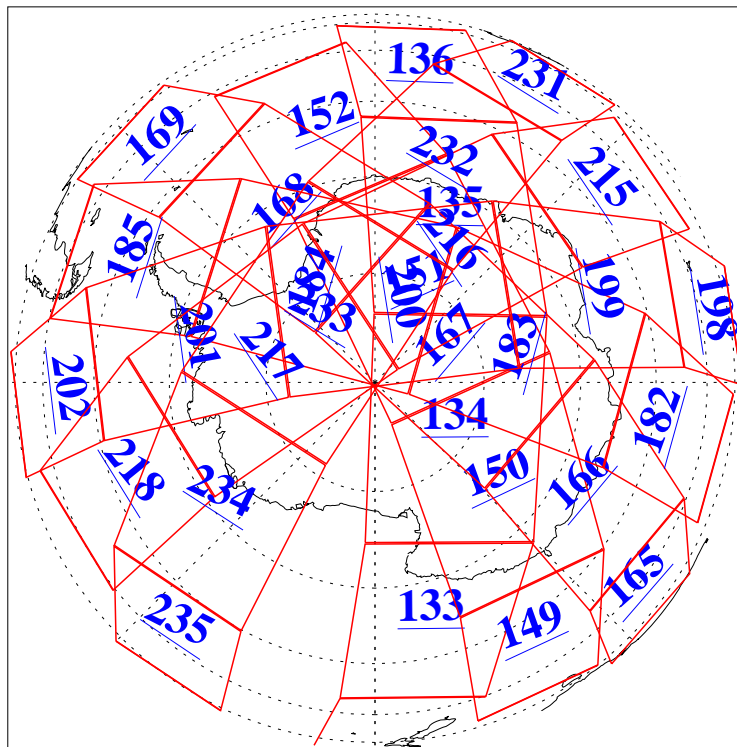

L1B Availability
AMSU Granules: 240
HSB Granules: 0
AIRS Granules: 240

21 Jun 2005
DoY 172
Aqua Day 1144
Granules: 1 to 120

Granules: 121 to 240

Legend: AMSU Available, HSB Available, AIRS Available

L1B Availability
AMSU Granules: 240
HSB Granules: 0
AIRS Granules: 240

21 Jun 2005
DoY 172
Aqua Day 1144
Ascending Granules

Descending Granules

Legend: AMSU Available, HSB Available, AIRS Available

L1B Availability
 AMSU Granules: 240
 HSB Granules: 0
 AIRS Granules: 240

21 Jun 2005
 DoY 172
 Aqua Day 1144

Northern Hemisphere Granules

Southern Hemisphere Granules

Legend: AMSU Available, HSB Available, AIRS Available