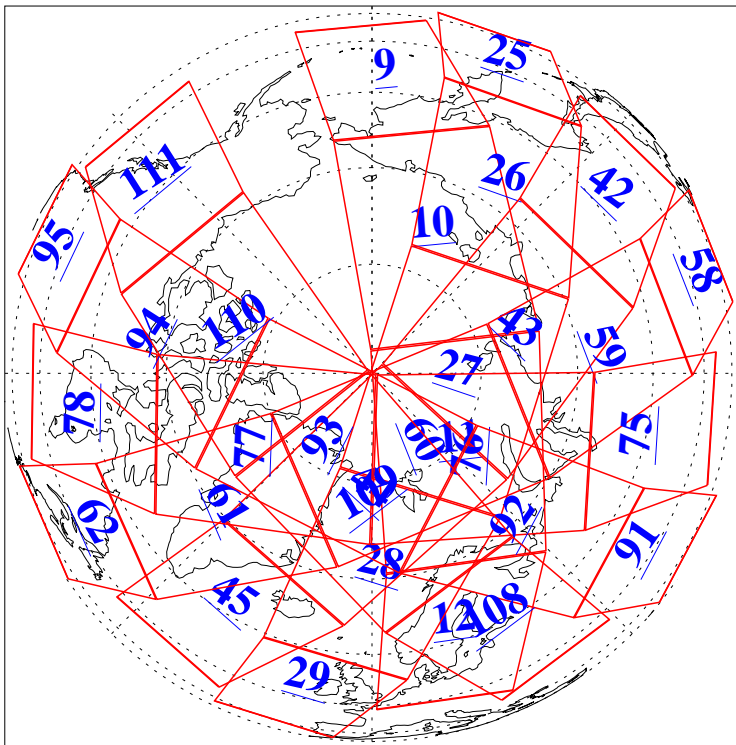

L1B Availability
AMSU Granules: 240
HSB Granules: 0
AIRS Granules: 240

21 Jun 2005
DoY 172
Aqua Day 1144
Granules: 1 to 120

Granules: 121 to 240

Legend: AMSU Available, HSB Available, AIRS Available

L1B Availability
AMSU Granules: 240
HSB Granules: 0
AIRS Granules: 240

21 Jun 2005
DoY 172
Aqua Day 1144
Ascending Granules

Descending Granules

Legend: AMSU Available, HSB Available, AIRS Available

L1B Availability
 AMSU Granules: 240
 HSB Granules: 0
 AIRS Granules: 240

21 Jun 2005
 DoY 172
 Aqua Day 1144

Northern Hemisphere Granules

Southern Hemisphere Granules

Legend: AMSU Available, HSB Available, AIRS Available