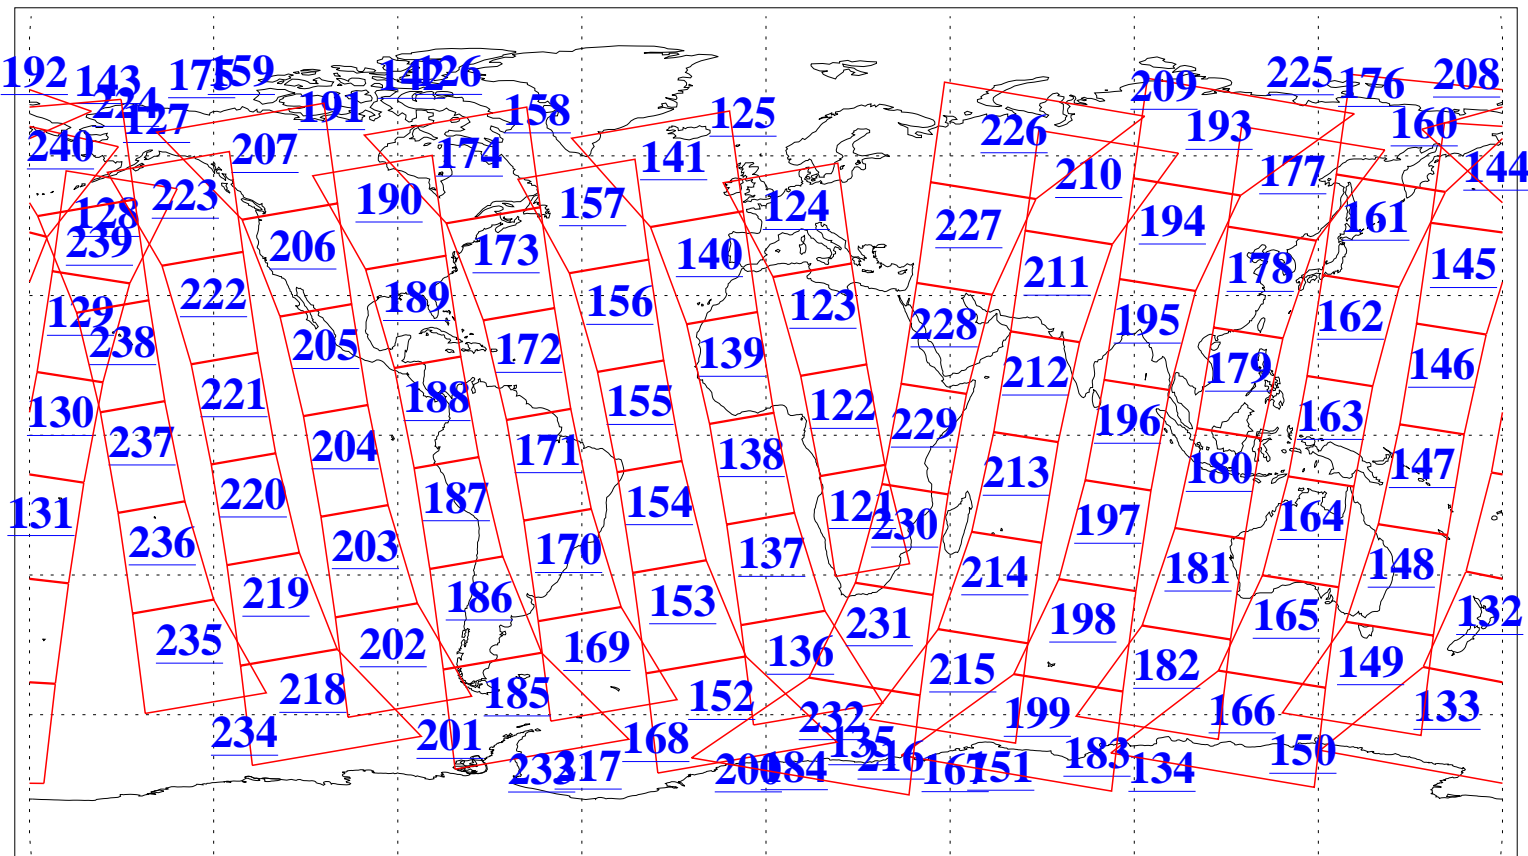

L1B Availability
AMSU Granules: 240
HSB Granules: 0
AIRS Granules: 240

21 Jun 2005
DoY 172
Aqua Day 1144
Granules: 1 to 120

Granules: 121 to 240

Legend: AMSU Available, HSB Available, AIRS Available

L1B Availability
AMSU Granules: 240
HSB Granules: 0
AIRS Granules: 240

21 Jun 2005
DoY 172
Aqua Day 1144
Ascending Granules

Descending Granules

Legend: AMSU Available, HSB Available, AIRS Available

L1B Availability
 AMSU Granules: 240
 HSB Granules: 0
 AIRS Granules: 240

21 Jun 2005
 DoY 172
 Aqua Day 1144

Northern Hemisphere Granules

Southern Hemisphere Granules

Legend: AMSU Available, HSB Available, AIRS Available