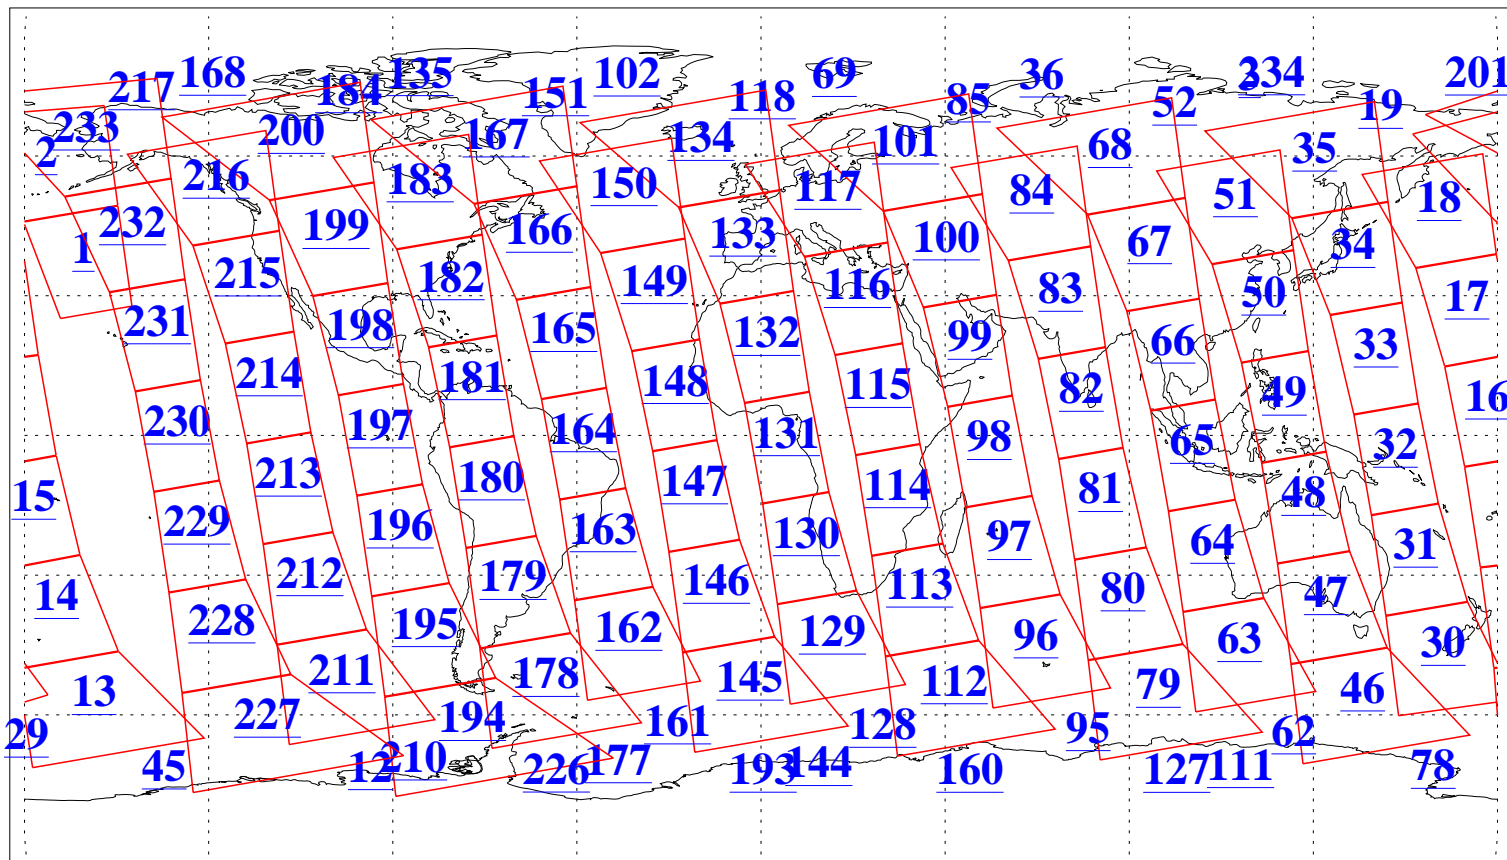

L1B Availability
AMSU Granules: 240
HSB Granules: 0
AIRS Granules: 240

20 Jun 2005
DoY 171
Aqua Day 1143
Granules: 1 to 120

Granules: 121 to 240

Legend: AMSU Available, HSB Available, AIRS Available

L1B Availability
AMSU Granules: 240
HSB Granules: 0
AIRS Granules: 240

20 Jun 2005
DoY 171
Aqua Day 1143
Ascending Granules

Descending Granules

Legend: AMSU Available, HSB Available, AIRS Available

L1B Availability
 AMSU Granules: 240
 HSB Granules: 0
 AIRS Granules: 240

20 Jun 2005
 DoY 171
 Aqua Day 1143

Northern Hemisphere Granules

Southern Hemisphere Granules

Legend: AMSU Available, HSB Available, AIRS Available