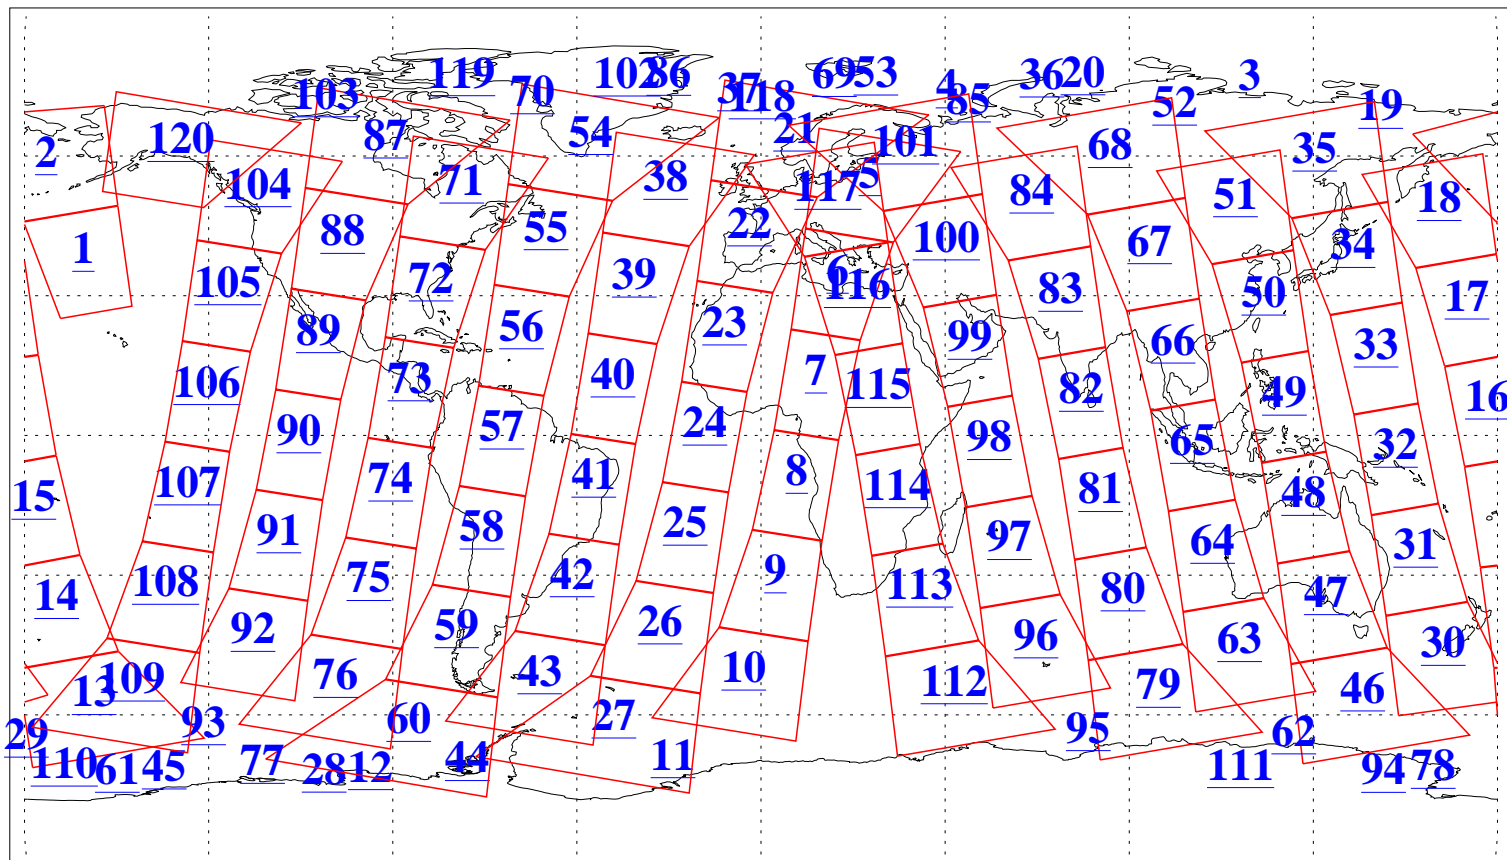

L1B Availability
AMSU Granules: 240
HSB Granules: 0
AIRS Granules: 240

20 Jun 2005
DoY 171
Aqua Day 1143
Granules: 1 to 120

Granules: 121 to 240

Legend: AMSU Available, HSB Available, AIRS Available

L1B Availability
AMSU Granules: 240
HSB Granules: 0
AIRS Granules: 240

20 Jun 2005
DoY 171
Aqua Day 1143
Ascending Granules

Descending Granules

Legend: AMSU Available, HSB Available, AIRS Available

L1B Availability
 AMSU Granules: 240
 HSB Granules: 0
 AIRS Granules: 240

20 Jun 2005
 DoY 171
 Aqua Day 1143

Northern Hemisphere Granules

Southern Hemisphere Granules

Legend: AMSU Available, HSB Available, AIRS Available