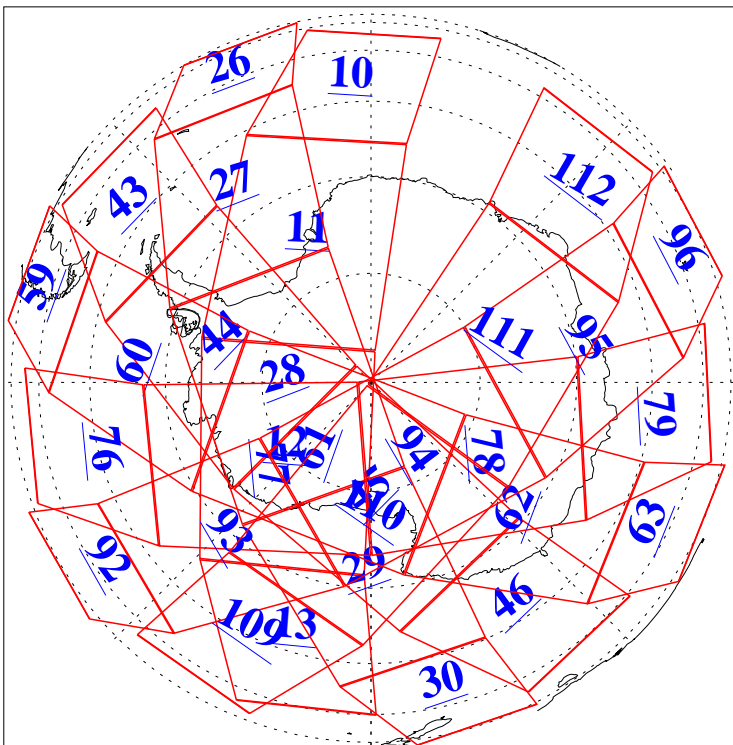

L1B Availability
AMSU Granules: 240
HSB Granules: 0
AIRS Granules: 240

20 Jun 2005
DoY 171
Aqua Day 1143
Granules: 1 to 120

Granules: 121 to 240

Legend: AMSU Available, HSB Available, AIRS Available

L1B Availability
AMSU Granules: 240
HSB Granules: 0
AIRS Granules: 240

20 Jun 2005
DoY 171
Aqua Day 1143
Ascending Granules

Descending Granules

Legend: AMSU Available, HSB Available, AIRS Available

L1B Availability
 AMSU Granules: 240
 HSB Granules: 0
 AIRS Granules: 240

20 Jun 2005
 DoY 171
 Aqua Day 1143

Northern Hemisphere Granules

Southern Hemisphere Granules

Legend: AMSU Available, HSB Available, AIRS Available