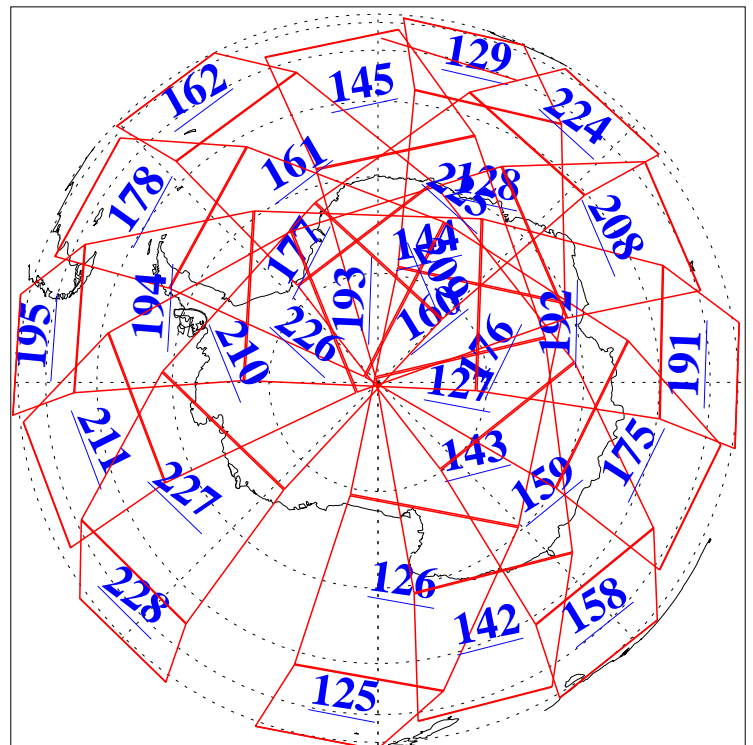

L1B Availability
AMSU Granules: 240
HSB Granules: 0
AIRS Granules: 240

20 Jun 2005
DoY 171
Aqua Day 1143
Granules: 1 to 120

Granules: 121 to 240

Legend: AMSU Available, HSB Available, AIRS Available

L1B Availability
AMSU Granules: 240
HSB Granules: 0
AIRS Granules: 240

20 Jun 2005
DoY 171
Aqua Day 1143
Ascending Granules

Descending Granules

Legend: AMSU Available, HSB Available, AIRS Available

L1B Availability
 AMSU Granules: 240
 HSB Granules: 0
 AIRS Granules: 240

20 Jun 2005
 DoY 171
 Aqua Day 1143

Northern Hemisphere Granules

Southern Hemisphere Granules

Legend: AMSU Available, HSB Available, AIRS Available