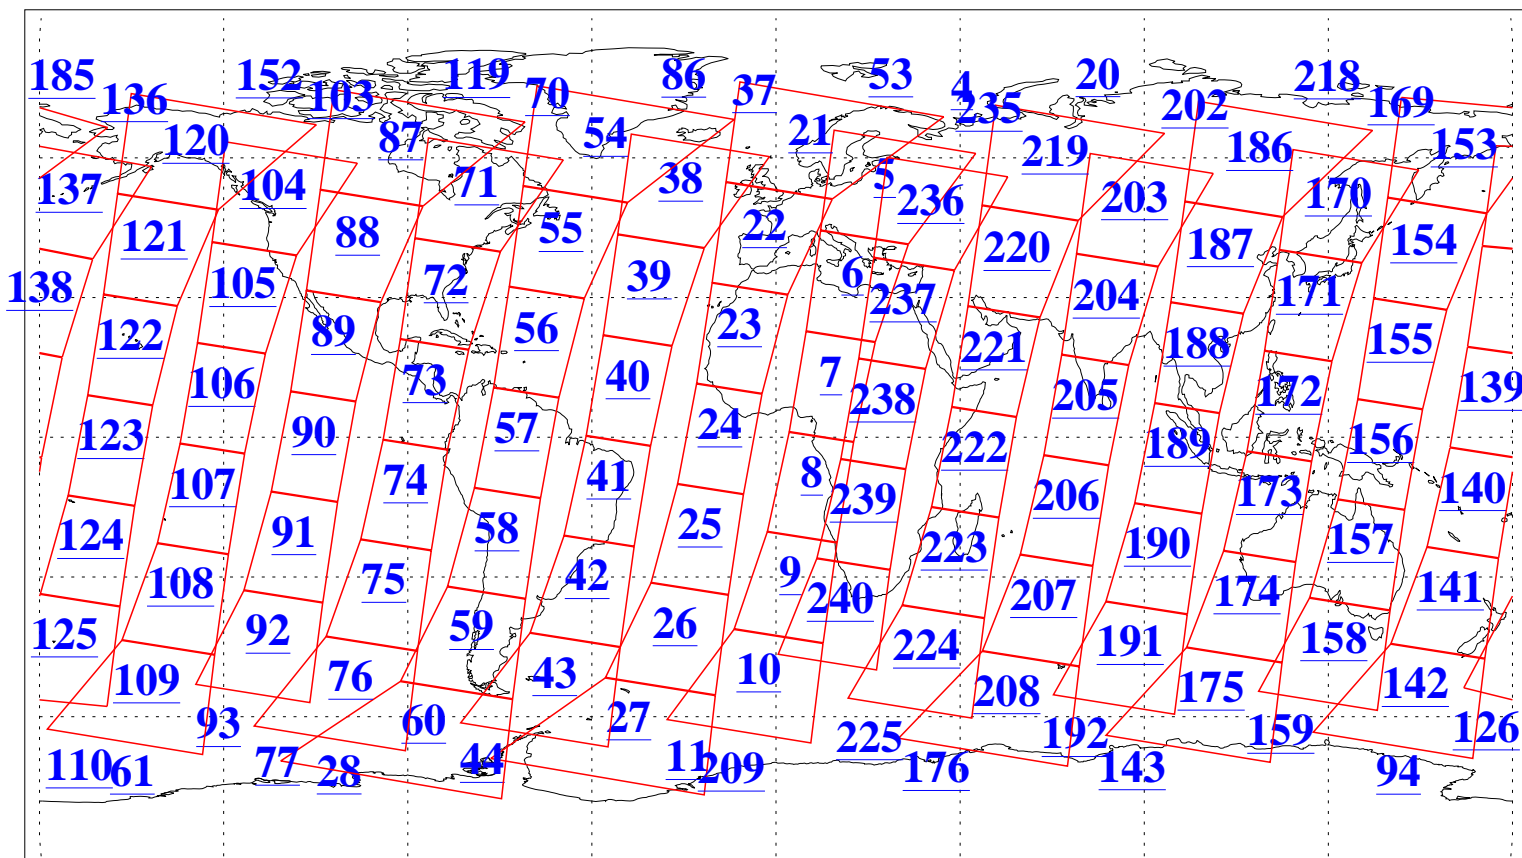

L1B Availability
AMSU Granules: 240
HSB Granules: 0
AIRS Granules: 240

20 Jun 2005
DoY 171
Aqua Day 1143
Granules: 1 to 120

Granules: 121 to 240

Legend: AMSU Available, HSB Available, AIRS Available

L1B Availability
AMSU Granules: 240
HSB Granules: 0
AIRS Granules: 240

20 Jun 2005
DoY 171
Aqua Day 1143
Ascending Granules

Descending Granules

Legend: AMSU Available, HSB Available, AIRS Available

L1B Availability
 AMSU Granules: 240
 HSB Granules: 0
 AIRS Granules: 240

20 Jun 2005
 DoY 171
 Aqua Day 1143

Northern Hemisphere Granules

Southern Hemisphere Granules

Legend: AMSU Available, HSB Available, AIRS Available