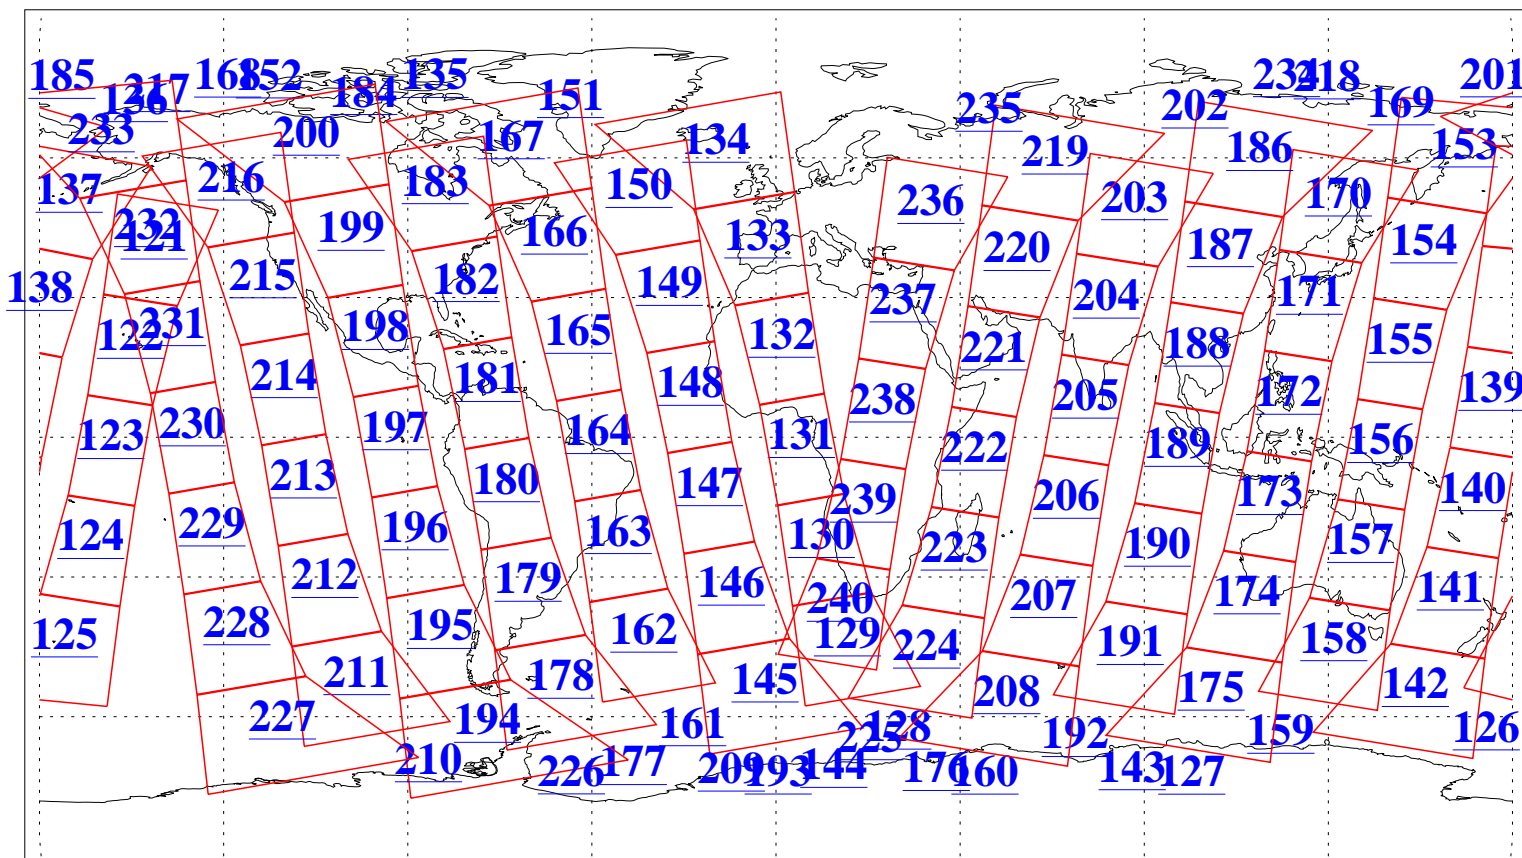

L1B Availability
AMSU Granules: 240
HSB Granules: 0
AIRS Granules: 240

20 Jun 2005
DoY 171
Aqua Day 1143
Granules: 1 to 120

Granules: 121 to 240

Legend: AMSU Available, HSB Available, AIRS Available

L1B Availability
AMSU Granules: 240
HSB Granules: 0
AIRS Granules: 240

20 Jun 2005
DoY 171
Aqua Day 1143
Ascending Granules

Descending Granules

Legend: AMSU Available, HSB Available, AIRS Available

L1B Availability
 AMSU Granules: 240
 HSB Granules: 0
 AIRS Granules: 240

20 Jun 2005
 DoY 171
 Aqua Day 1143

Northern Hemisphere Granules

Southern Hemisphere Granules

Legend: AMSU Available, HSB Available, AIRS Available