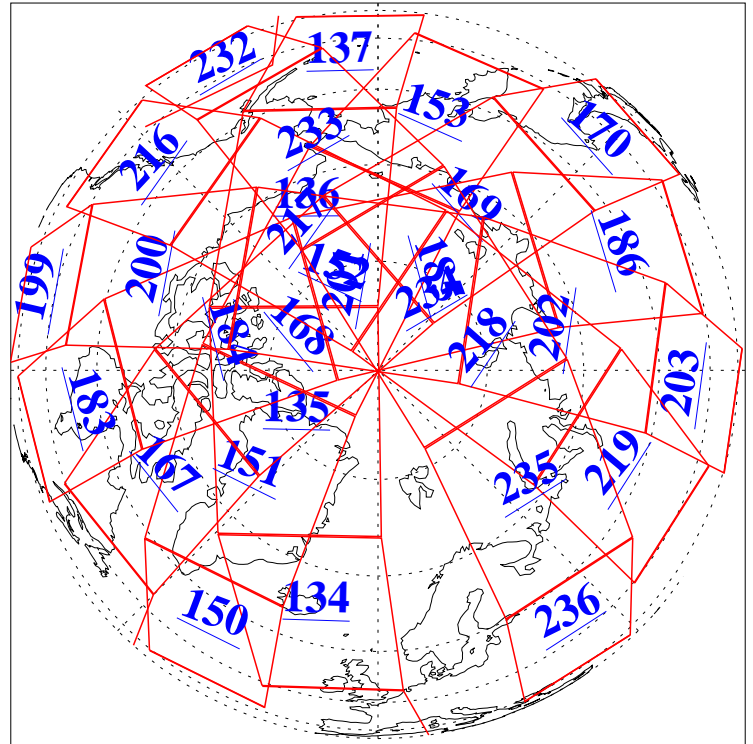

20 Jun 2005
DoY 171
Aqua Day 1143
Ascending Granules

Descending Granules

Legend: AMSU Available, HSB Available, AIRS Available

L1B Availability
 AMSU Granules: 240
 HSB Granules: 0
 AIRS Granules: 240

20 Jun 2005
 DoY 171
 Aqua Day 1143

Northern Hemisphere Granules

Southern Hemisphere Granules

Legend: AMSU Available, HSB Available, AIRS Available