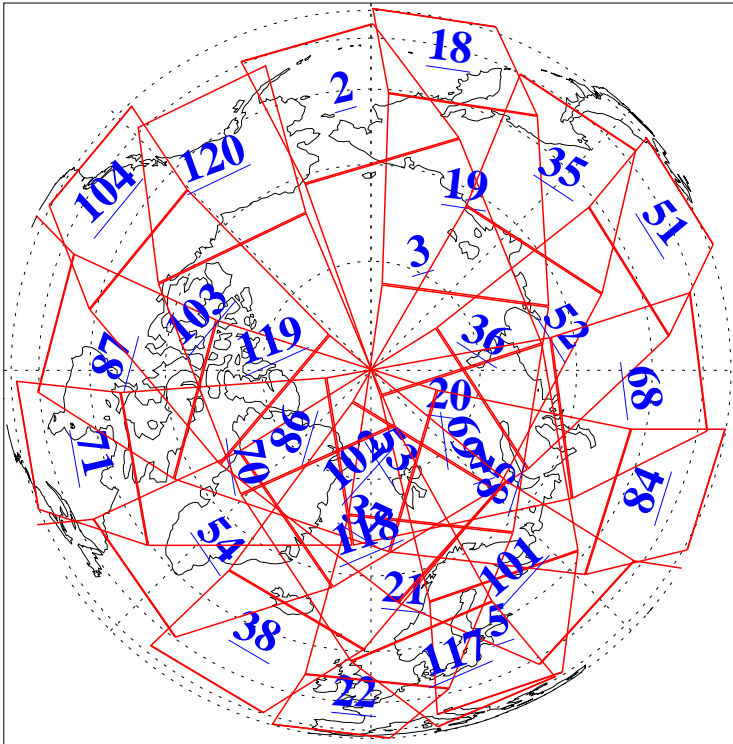

L1B Availability
AMSU Granules: 240
HSB Granules: 0
AIRS Granules: 240

20 Jun 2005
DoY 171
Aqua Day 1143
Granules: 1 to 120

Granules: 121 to 240

Legend: AMSU Available, HSB Available, AIRS Available

L1B Availability
AMSU Granules: 240
HSB Granules: 0
AIRS Granules: 240

20 Jun 2005
DoY 171
Aqua Day 1143
Ascending Granules

Descending Granules

Legend: AMSU Available, HSB Available, AIRS Available

L1B Availability
 AMSU Granules: 240
 HSB Granules: 0
 AIRS Granules: 240

20 Jun 2005
 DoY 171
 Aqua Day 1143

Northern Hemisphere Granules

Southern Hemisphere Granules

Legend: AMSU Available, HSB Available, AIRS Available