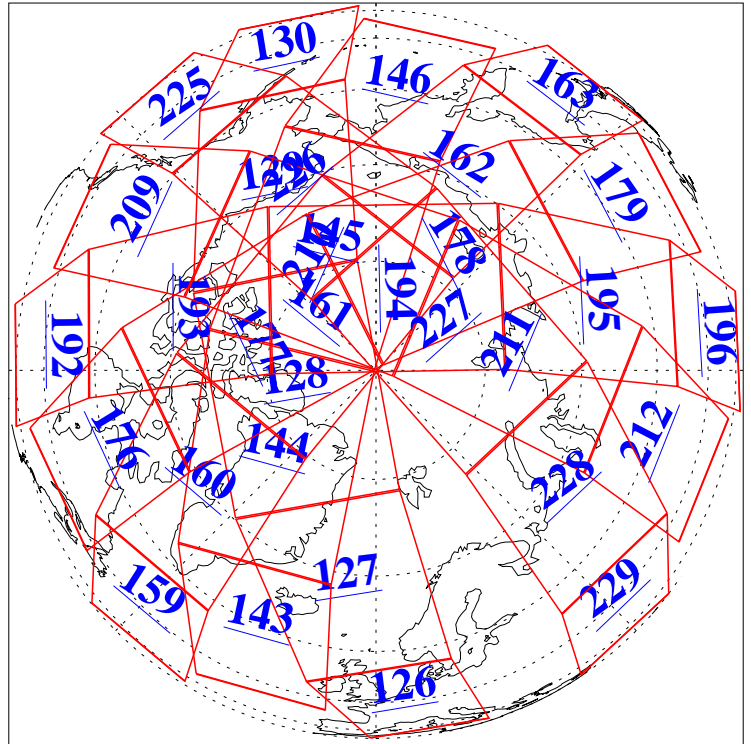

19 Jun 2005
DoY 170
Aqua Day 1142
Ascending Granules

Descending Granules

Legend: AMSU Available, HSB Available, AIRS Available

L1B Availability
 AMSU Granules: 240
 HSB Granules: 0
 AIRS Granules: 240

19 Jun 2005
 DoY 170
 Aqua Day 1142

Northern Hemisphere Granules

Southern Hemisphere Granules

Legend: AMSU Available, HSB Available, AIRS Available