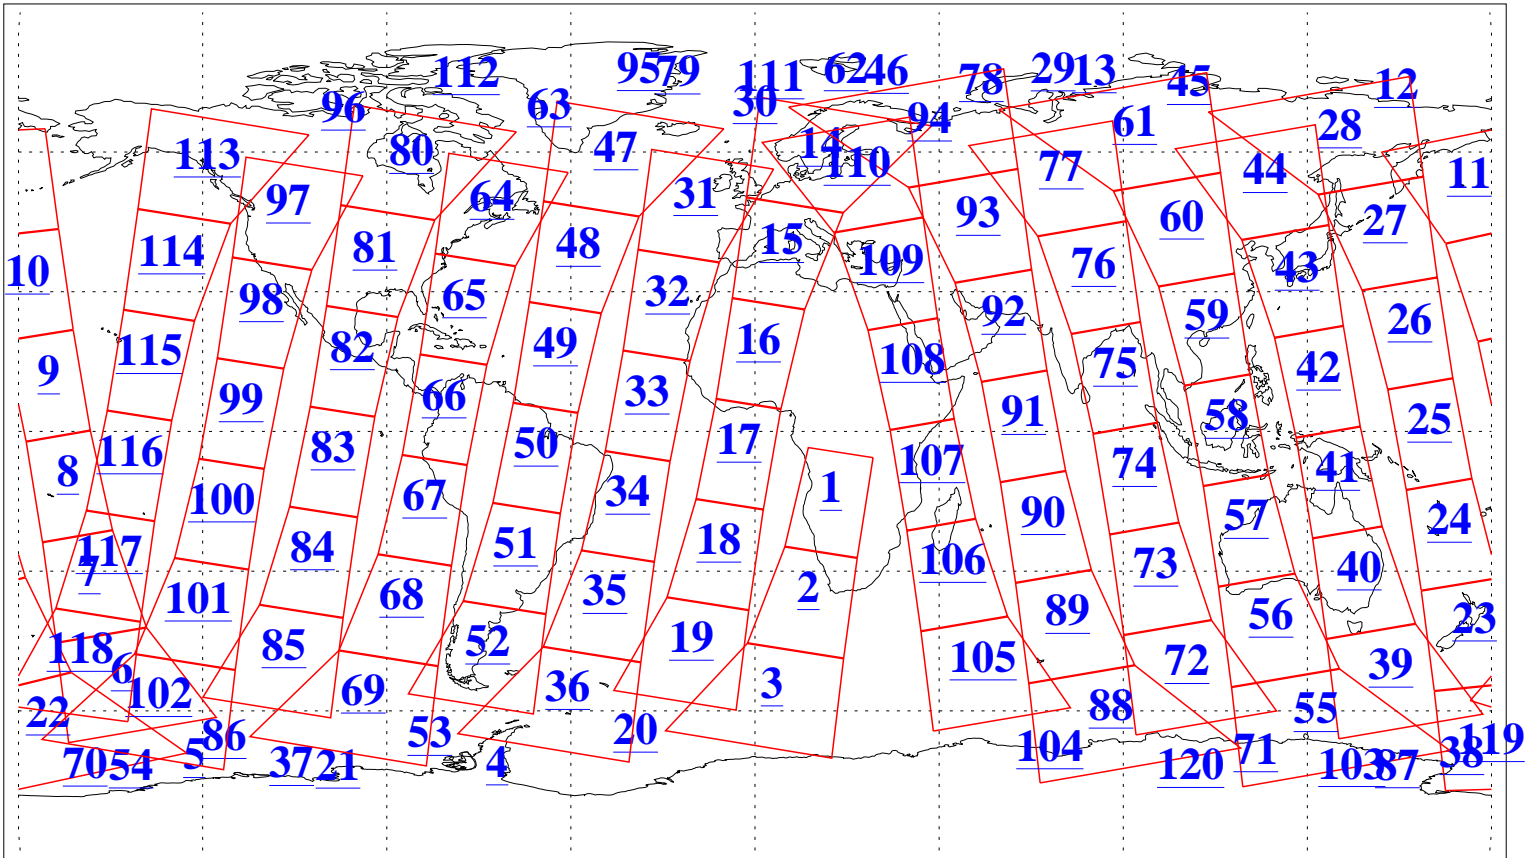

L1B Availability
AMSU Granules: 240
HSB Granules: 0
AIRS Granules: 240

19 Jun 2005
DoY 170
Aqua Day 1142
Granules: 1 to 120

Granules: 121 to 240

Legend: AMSU Available, HSB Available, AIRS Available

L1B Availability
AMSU Granules: 240
HSB Granules: 0
AIRS Granules: 240

19 Jun 2005
DoY 170
Aqua Day 1142
Ascending Granules

Descending Granules

Legend: AMSU Available, HSB Available, AIRS Available

L1B Availability
 AMSU Granules: 240
 HSB Granules: 0
 AIRS Granules: 240

19 Jun 2005
 DoY 170
 Aqua Day 1142

Northern Hemisphere Granules

Southern Hemisphere Granules

Legend: AMSU Available, HSB Available, AIRS Available