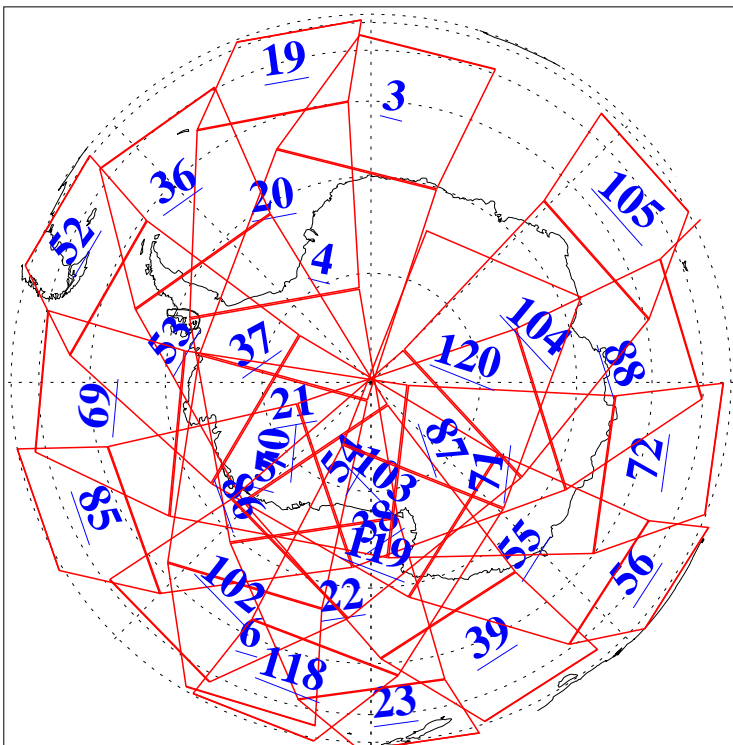

L1B Availability
AMSU Granules: 240
HSB Granules: 0
AIRS Granules: 240

19 Jun 2005
DoY 170
Aqua Day 1142
Granules: 1 to 120

Granules: 121 to 240

Legend: AMSU Available, HSB Available, AIRS Available

L1B Availability
AMSU Granules: 240
HSB Granules: 0
AIRS Granules: 240

19 Jun 2005
DoY 170
Aqua Day 1142
Ascending Granules

Descending Granules

Legend: AMSU Available, HSB Available, AIRS Available

L1B Availability
 AMSU Granules: 240
 HSB Granules: 0
 AIRS Granules: 240

19 Jun 2005
 DoY 170
 Aqua Day 1142

Northern Hemisphere Granules

Southern Hemisphere Granules

Legend: AMSU Available, HSB Available, AIRS Available