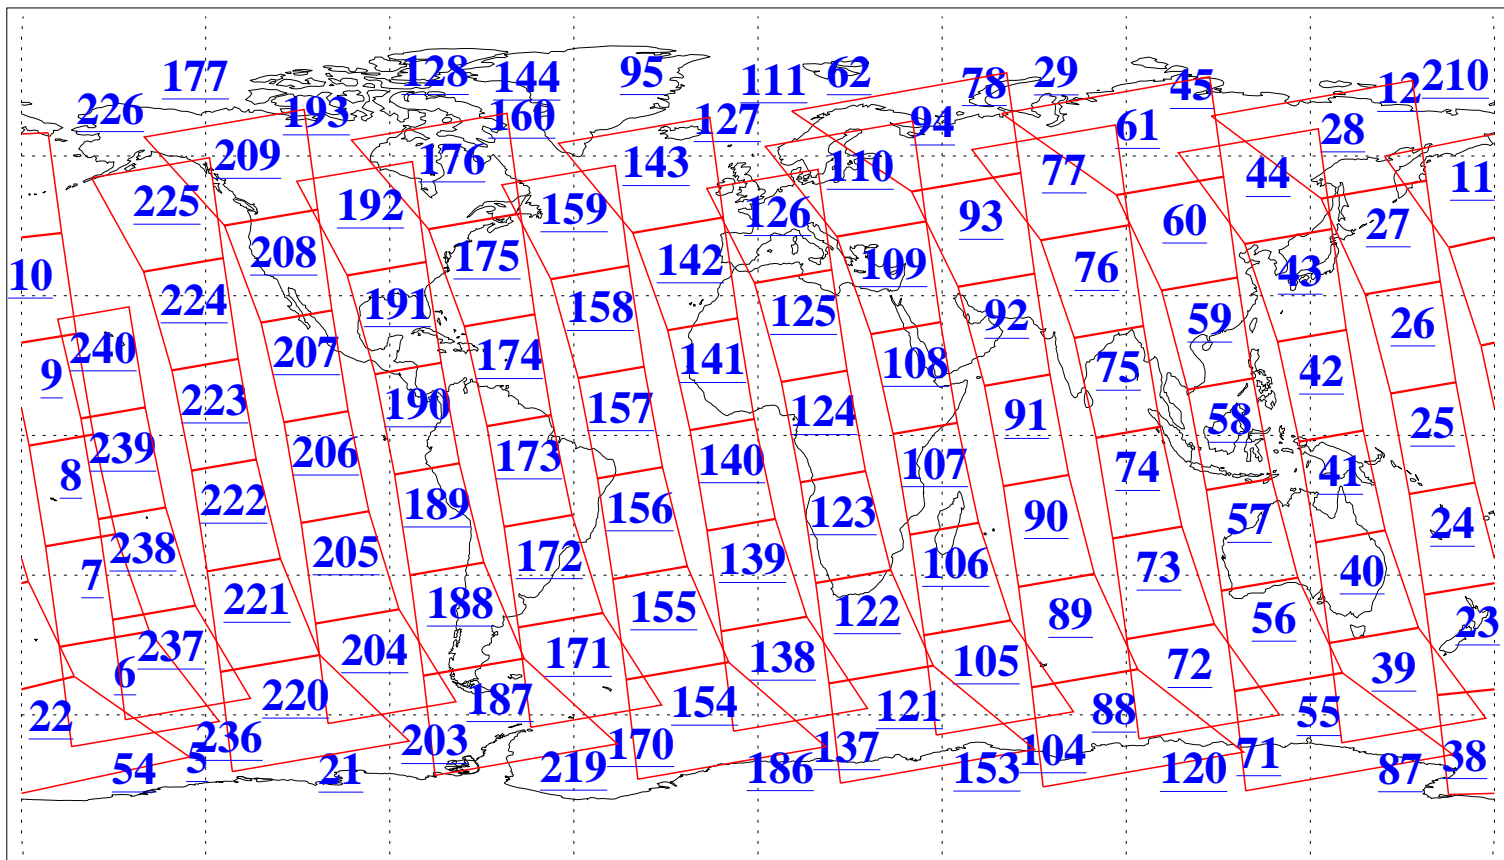

L1B Availability
AMSU Granules: 240
HSB Granules: 0
AIRS Granules: 240

19 Jun 2005
DoY 170
Aqua Day 1142
Granules: 1 to 120

Granules: 121 to 240

Legend: AMSU Available, HSB Available, AIRS Available

L1B Availability
AMSU Granules: 240
HSB Granules: 0
AIRS Granules: 240

19 Jun 2005
DoY 170
Aqua Day 1142
Ascending Granules

Descending Granules

Legend: AMSU Available, HSB Available, AIRS Available

L1B Availability
 AMSU Granules: 240
 HSB Granules: 0
 AIRS Granules: 240

19 Jun 2005
 DoY 170
 Aqua Day 1142

Northern Hemisphere Granules

Southern Hemisphere Granules

Legend: AMSU Available, HSB Available, AIRS Available