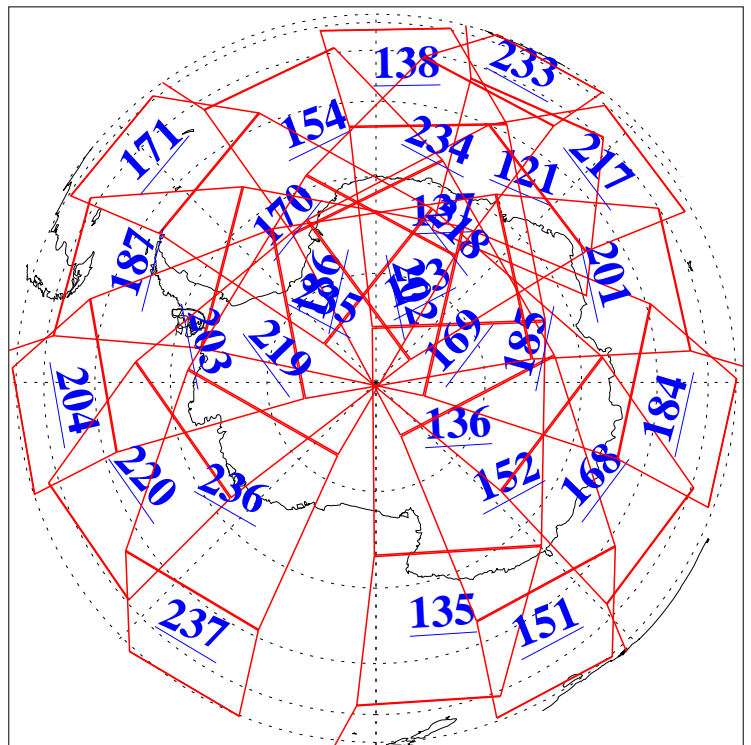

L1B Availability
AMSU Granules: 240
HSB Granules: 0
AIRS Granules: 240

19 Jun 2005
DoY 170
Aqua Day 1142
Granules: 1 to 120

Granules: 121 to 240

Legend: AMSU Available, HSB Available, AIRS Available

L1B Availability
AMSU Granules: 240
HSB Granules: 0
AIRS Granules: 240

19 Jun 2005
DoY 170
Aqua Day 1142
Ascending Granules

Descending Granules

Legend: AMSU Available, HSB Available, AIRS Available

L1B Availability
 AMSU Granules: 240
 HSB Granules: 0
 AIRS Granules: 240

19 Jun 2005
 DoY 170
 Aqua Day 1142

Northern Hemisphere Granules

Southern Hemisphere Granules

Legend: AMSU Available, HSB Available, AIRS Available