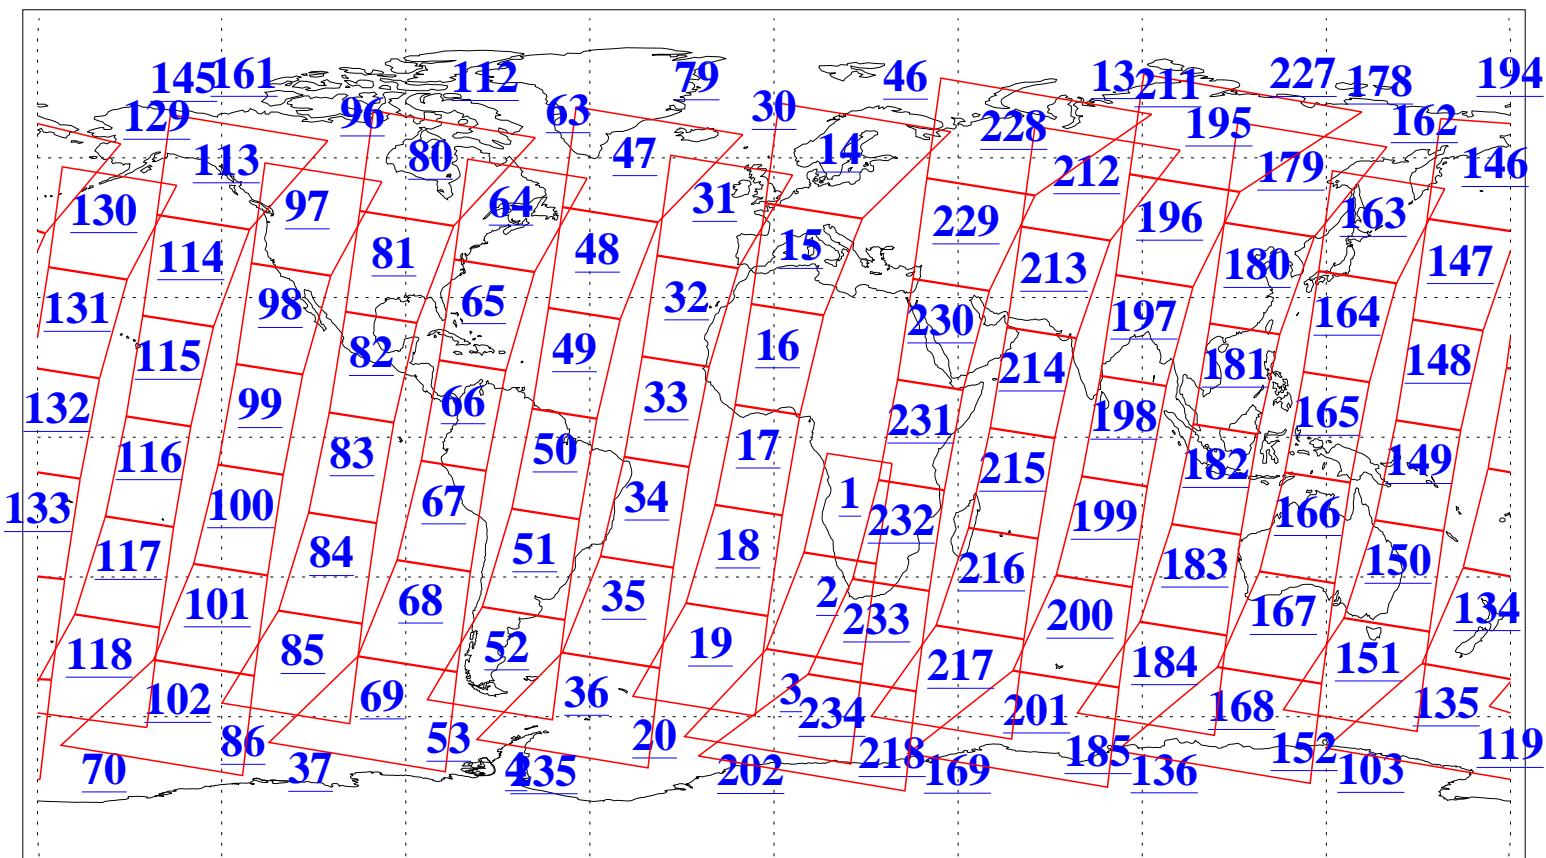

L1B Availability
AMSU Granules: 240
HSB Granules: 0
AIRS Granules: 240

19 Jun 2005
DoY 170
Aqua Day 1142
Granules: 1 to 120

Granules: 121 to 240

Legend: AMSU Available, HSB Available, AIRS Available

L1B Availability
AMSU Granules: 240
HSB Granules: 0
AIRS Granules: 240

19 Jun 2005
DoY 170
Aqua Day 1142
Ascending Granules

Descending Granules

Legend: AMSU Available, HSB Available, AIRS Available

L1B Availability
 AMSU Granules: 240
 HSB Granules: 0
 AIRS Granules: 240

19 Jun 2005
 DoY 170
 Aqua Day 1142

Northern Hemisphere Granules

Southern Hemisphere Granules

Legend: AMSU Available, HSB Available, AIRS Available