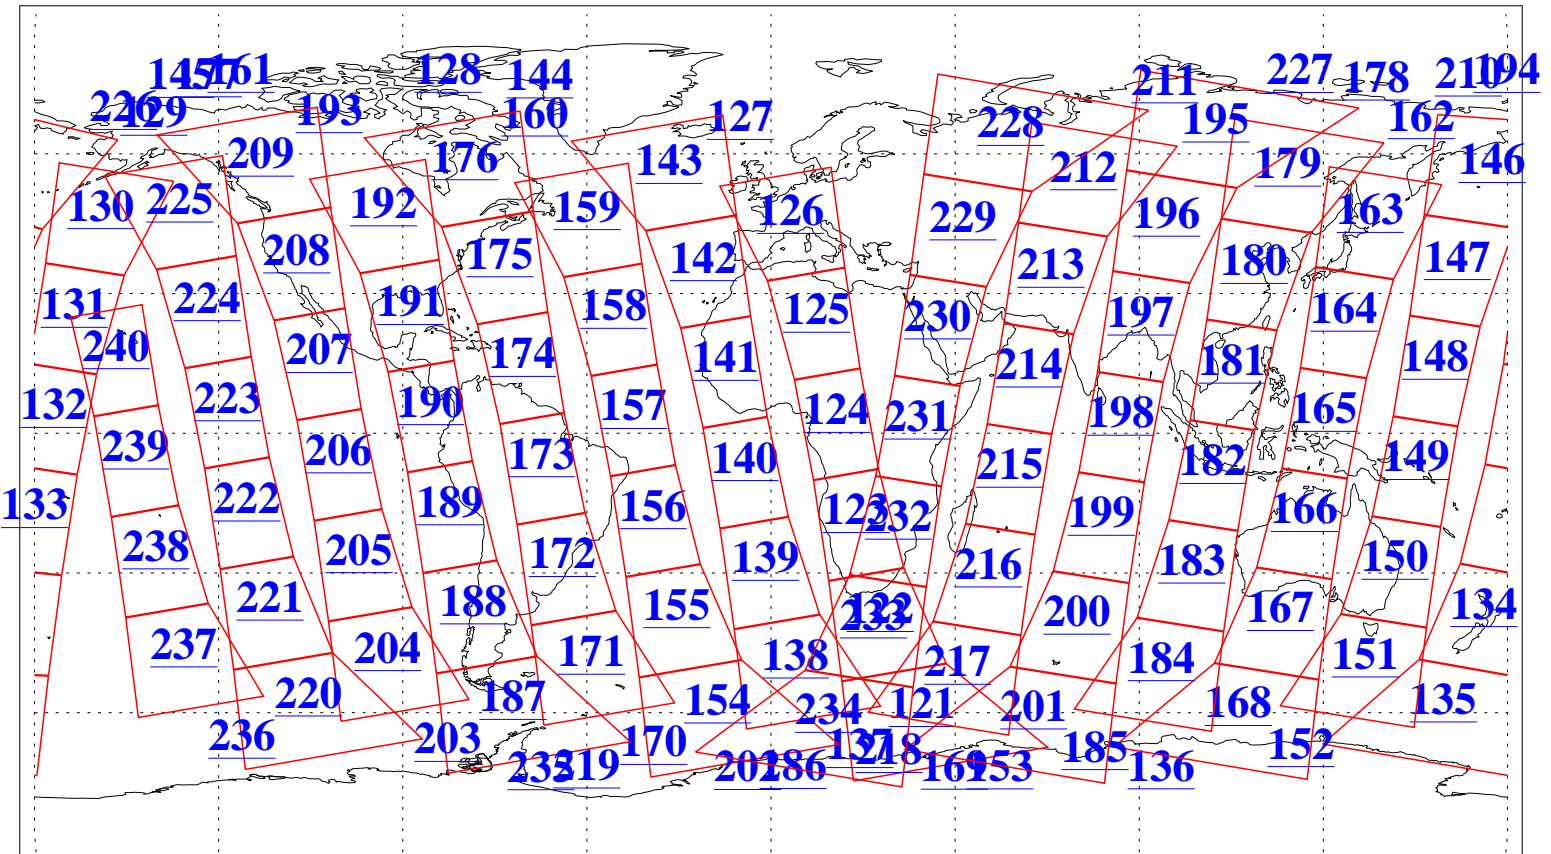

L1B Availability
AMSU Granules: 240
HSB Granules: 0
AIRS Granules: 240

19 Jun 2005
DoY 170
Aqua Day 1142
Granules: 1 to 120

Granules: 121 to 240

Legend: AMSU Available, HSB Available, AIRS Available

L1B Availability
AMSU Granules: 240
HSB Granules: 0
AIRS Granules: 240

19 Jun 2005
DoY 170
Aqua Day 1142
Ascending Granules

Descending Granules

Legend: AMSU Available, HSB Available, AIRS Available

L1B Availability
 AMSU Granules: 240
 HSB Granules: 0
 AIRS Granules: 240

19 Jun 2005
 DoY 170
 Aqua Day 1142