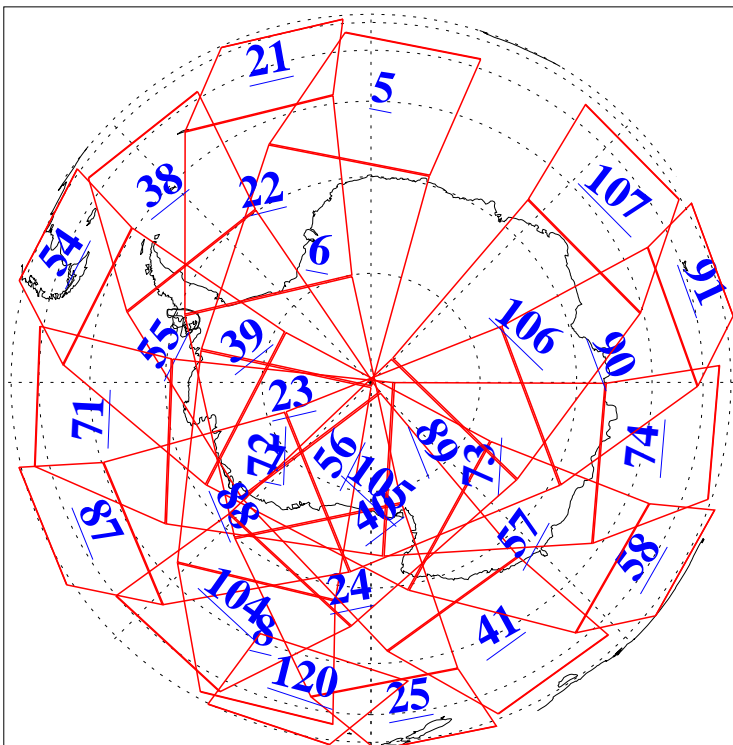

L1B Availability  
AMSU Granules: 240  
HSB Granules: 0  
AIRS Granules: 240

17 Jun 2005  
DoY 168  
Aqua Day 1140  
Ascending Granules

Descending Granules

Legend: AMSU Available, HSB Available, AIRS Available

L1B Availability  
AMSU Granules: 240  
HSB Granules: 0  
AIRS Granules: 240

17 Jun 2005  
DoY 168  
Aqua Day 1140

### Northern Hemisphere Granules

### Southern Hemisphere Granules

Legend: AMSU Available, HSB Available, AIRS Available