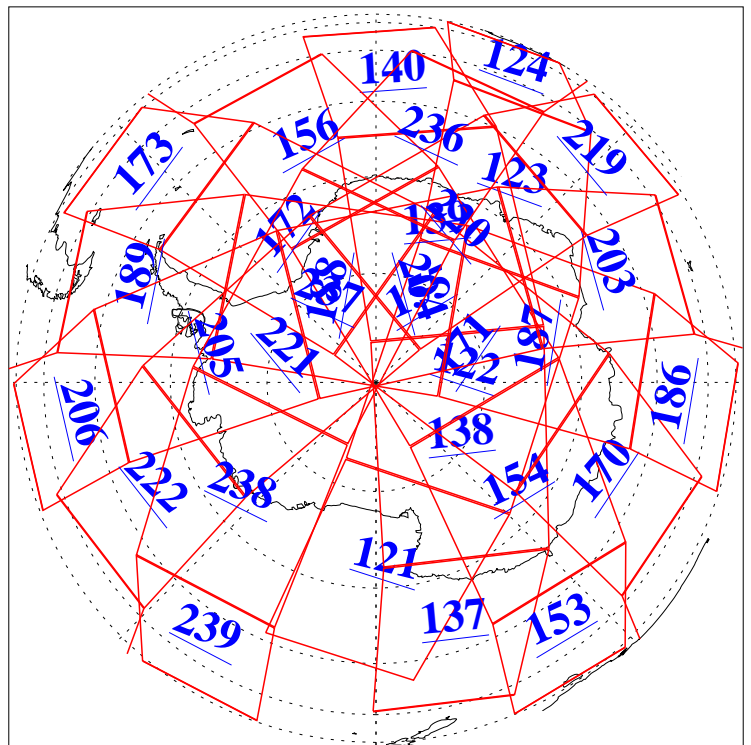

L1B Availability  
AMSU Granules: 240  
HSB Granules: 0  
AIRS Granules: 240

17 Jun 2005  
DoY 168  
Aqua Day 1140  
Ascending Granules

Descending Granules

Legend: AMSU Available, HSB Available, AIRS Available

L1B Availability  
AMSU Granules: 240  
HSB Granules: 0  
AIRS Granules: 240

17 Jun 2005  
DoY 168  
Aqua Day 1140

### Northern Hemisphere Granules

### Southern Hemisphere Granules

Legend: AMSU Available, HSB Available, AIRS Available