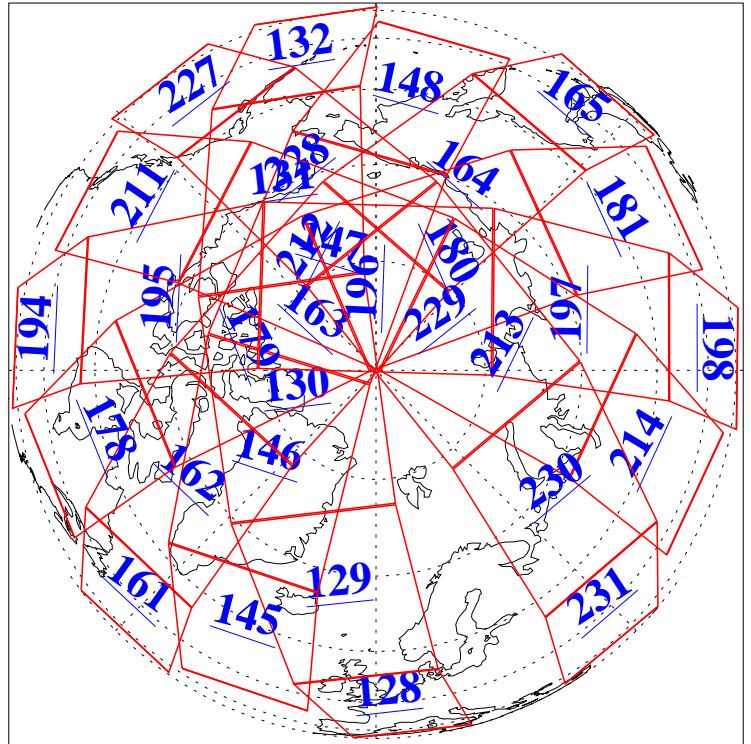

L1B Availability  
AMSU Granules: 240  
HSB Granules: 0  
AIRS Granules: 240

17 Jun 2005  
DoY 168  
Aqua Day 1140  
Ascending Granules

Descending Granules

Legend: AMSU Available, HSB Available, AIRS Available

### Northern Hemisphere Granules