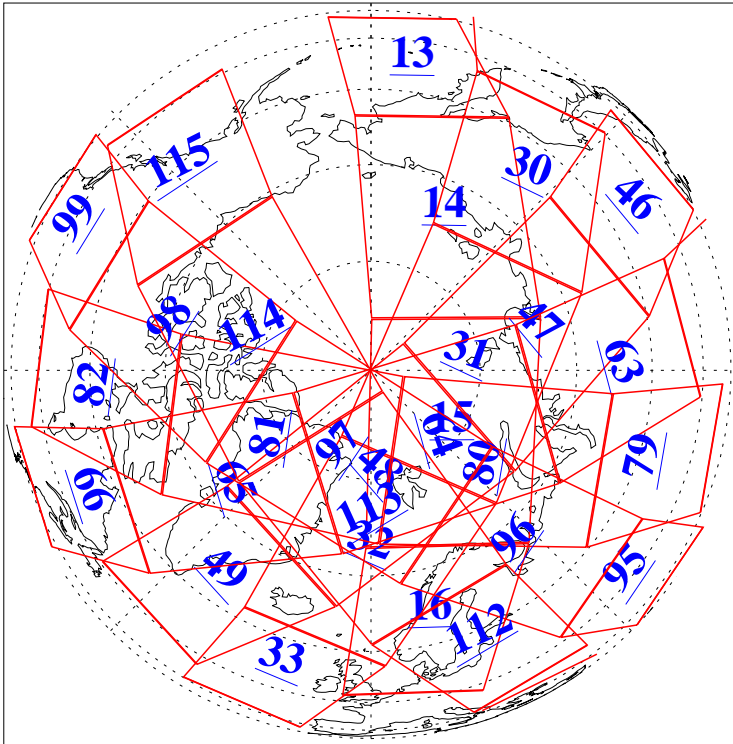

L1B Availability  
AMSU Granules: 240  
HSB Granules: 0  
AIRS Granules: 240

17 Jun 2005  
DoY 168  
Aqua Day 1140  
Ascending Granules

Descending Granules

Legend: AMSU Available, HSB Available, AIRS Available

L1B Availability  
AMSU Granules: 240  
HSB Granules: 0  
AIRS Granules: 240

17 Jun 2005  
DoY 168  
Aqua Day 1140

### Northern Hemisphere Granules

### Southern Hemisphere Granules

Legend: AMSU Available, HSB Available, AIRS Available