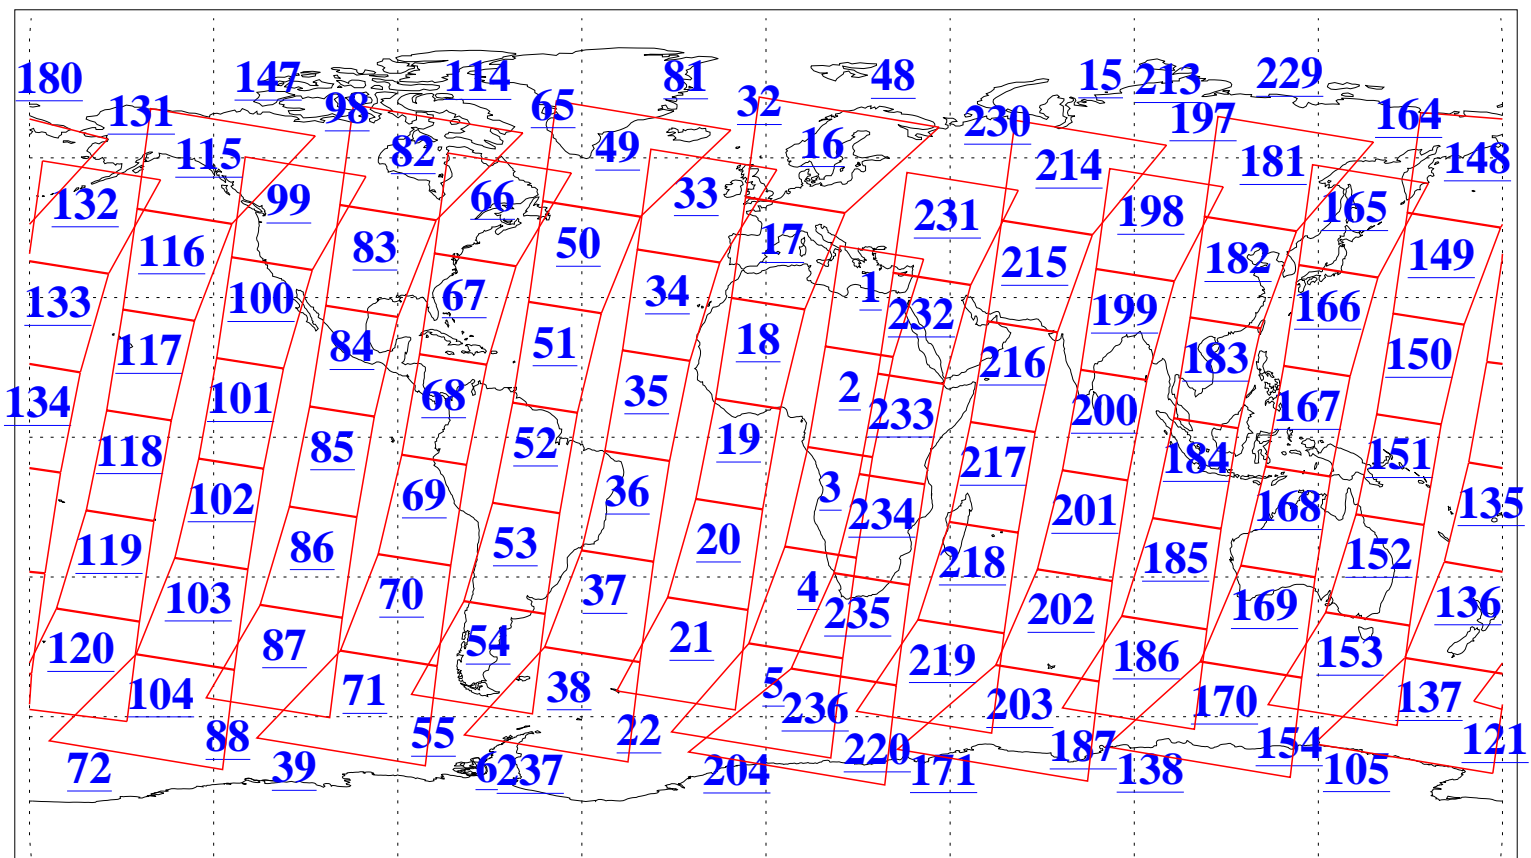

L1B Availability  
AMSU Granules: 240  
HSB Granules: 0  
AIRS Granules: 240

17 Jun 2005  
DoY 168  
Aqua Day 1140  
Ascending Granules

Descending Granules

Legend: AMSU Available, HSB Available, AIRS Available

L1B Availability  
AMSU Granules: 240  
HSB Granules: 0  
AIRS Granules: 240

17 Jun 2005  
DoY 168  
Aqua Day 1140

### Northern Hemisphere Granules