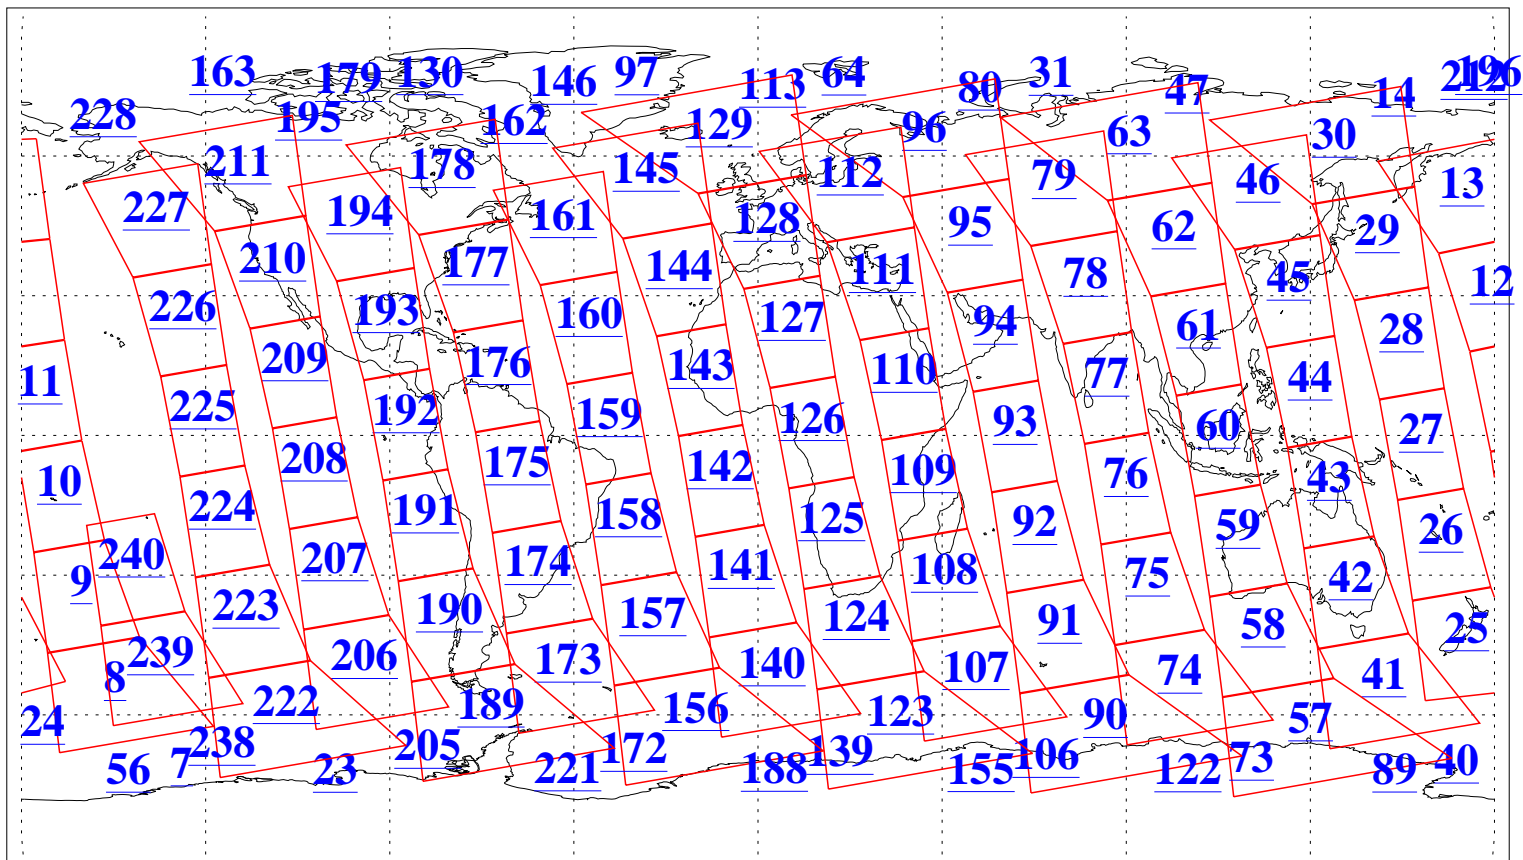

L1B Availability  
AMSU Granules: 240  
HSB Granules: 0  
AIRS Granules: 240

17 Jun 2005  
DoY 168  
Aqua Day 1140  
Ascending Granules

Descending Granules

Legend: AMSU Available, HSB Available, AIRS Available

L1B Availability  
AMSU Granules: 240  
HSB Granules: 0  
AIRS Granules: 240

17 Jun 2005  
DoY 168  
Aqua Day 1140

### Northern Hemisphere Granules