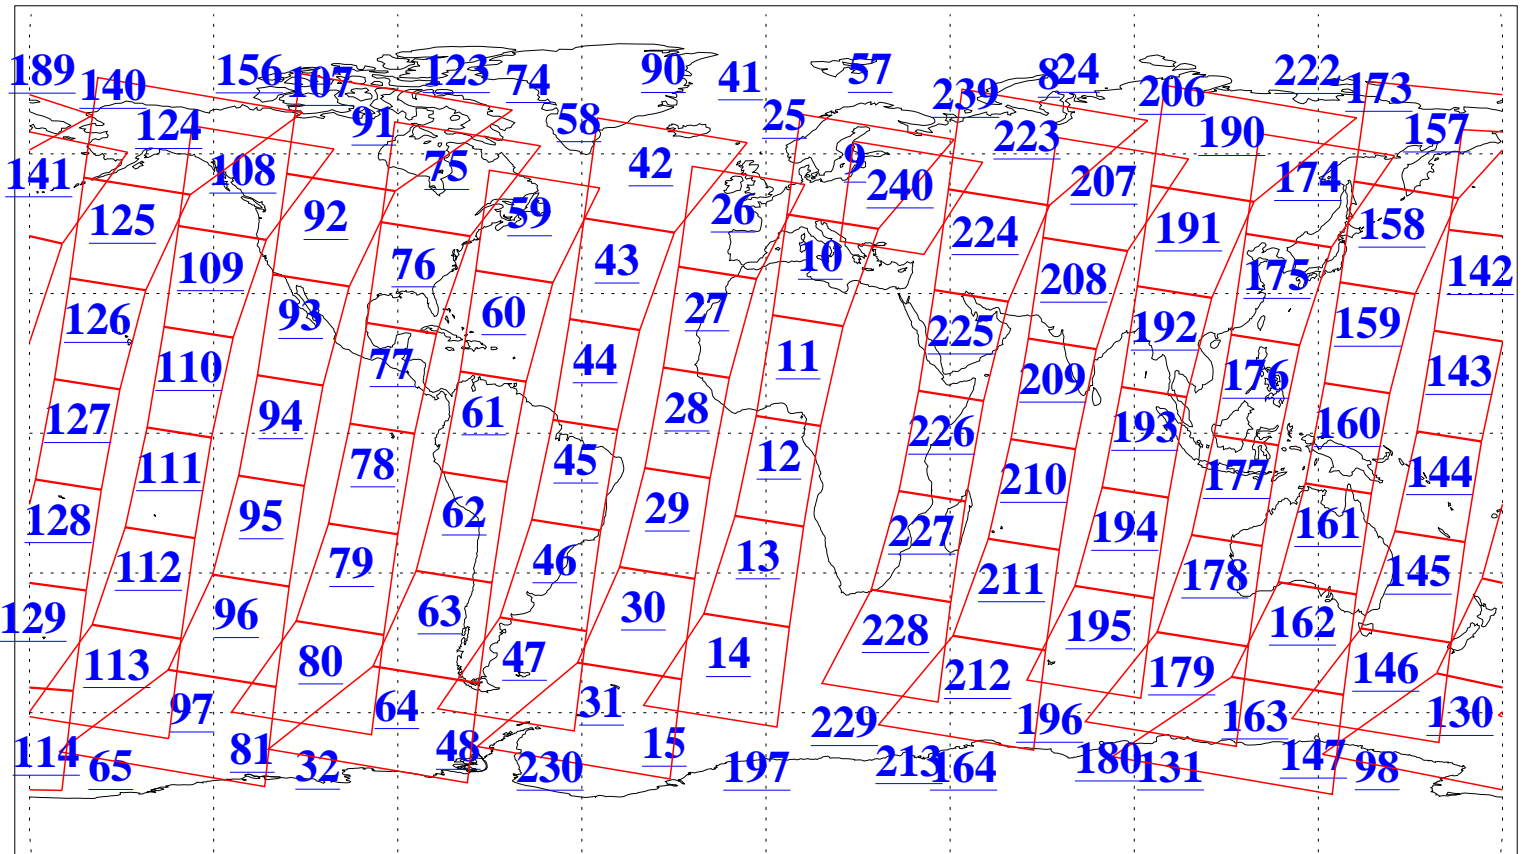

L1B Availability  
AMSU Granules: 240  
HSB Granules: 0  
AIRS Granules: 240

16 Jun 2005  
DoY 167  
Aqua Day 1139  
Granules: 1 to 120

Granules: 121 to 240

Legend: AMSU Available, HSB Available, AIRS Available

L1B Availability  
AMSU Granules: 240  
HSB Granules: 0  
AIRS Granules: 240

16 Jun 2005  
DoY 167  
Aqua Day 1139  
Ascending Granules

Descending Granules

Legend: AMSU Available, HSB Available, AIRS Available

L1B Availability  
 AMSU Granules: 240  
 HSB Granules: 0  
 AIRS Granules: 240

16 Jun 2005  
 DoY 167  
 Aqua Day 1139

Northern Hemisphere Granules

Southern Hemisphere Granules

Legend: AMSU Available, HSB Available, AIRS Available