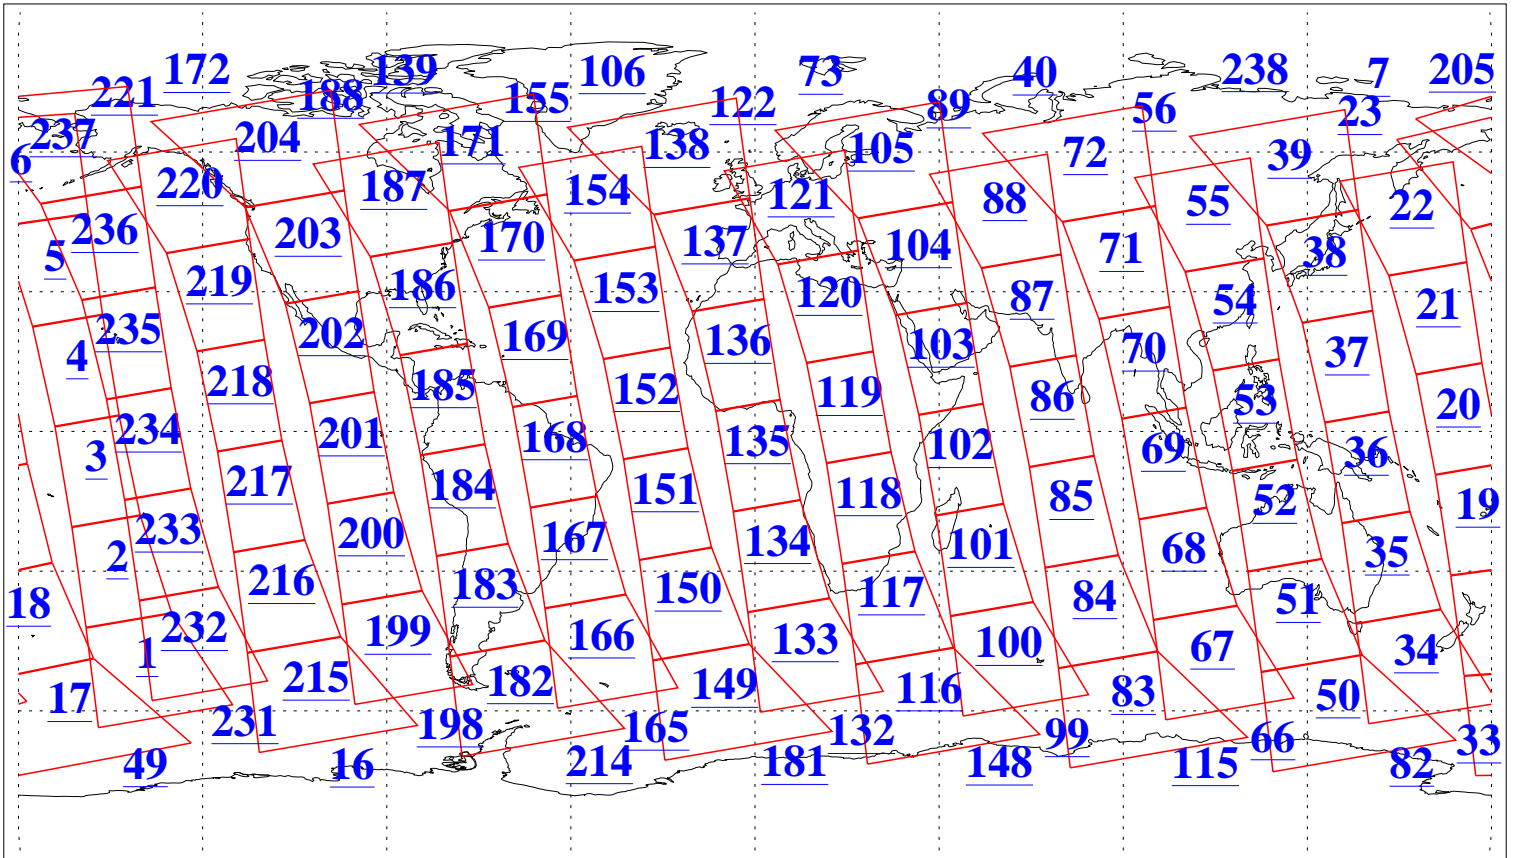

L1B Availability  
AMSU Granules: 240  
HSB Granules: 0  
AIRS Granules: 240

16 Jun 2005  
DoY 167  
Aqua Day 1139  
Granules: 1 to 120

Granules: 121 to 240

Legend: AMSU Available, HSB Available, AIRS Available

L1B Availability  
AMSU Granules: 240  
HSB Granules: 0  
AIRS Granules: 240

16 Jun 2005  
DoY 167  
Aqua Day 1139  
Ascending Granules

Descending Granules

Legend: AMSU Available, HSB Available, AIRS Available

L1B Availability  
 AMSU Granules: 240  
 HSB Granules: 0  
 AIRS Granules: 240

16 Jun 2005  
 DoY 167  
 Aqua Day 1139

Northern Hemisphere Granules

Southern Hemisphere Granules

Legend: AMSU Available, HSB Available, AIRS Available