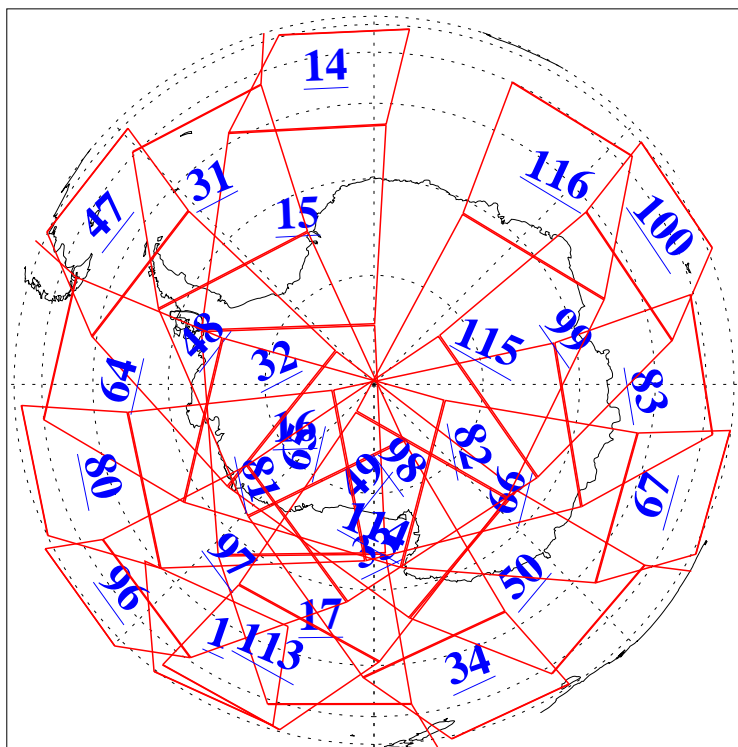

L1B Availability  
AMSU Granules: 240  
HSB Granules: 0  
AIRS Granules: 240

16 Jun 2005  
DoY 167  
Aqua Day 1139  
Granules: 1 to 120

Granules: 121 to 240

Legend: AMSU Available, HSB Available, AIRS Available

L1B Availability  
AMSU Granules: 240  
HSB Granules: 0  
AIRS Granules: 240

16 Jun 2005  
DoY 167  
Aqua Day 1139  
Ascending Granules

Descending Granules

Legend: AMSU Available, HSB Available, AIRS Available

L1B Availability  
 AMSU Granules: 240  
 HSB Granules: 0  
 AIRS Granules: 240

16 Jun 2005  
 DoY 167  
 Aqua Day 1139

Northern Hemisphere Granules

Southern Hemisphere Granules

Legend: AMSU Available, HSB Available, AIRS Available