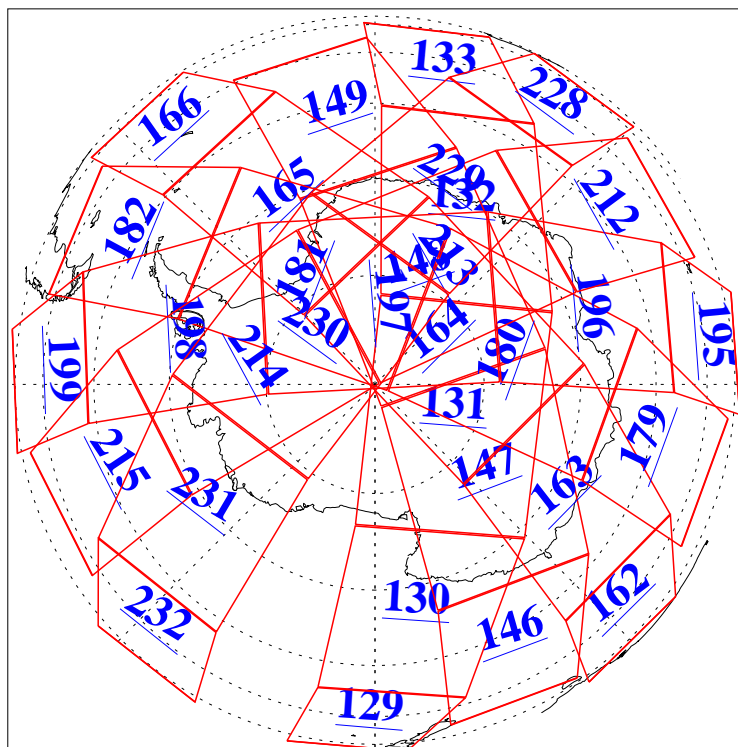

L1B Availability  
AMSU Granules: 240  
HSB Granules: 0  
AIRS Granules: 240

16 Jun 2005  
DoY 167  
Aqua Day 1139  
Granules: 1 to 120

Granules: 121 to 240

Legend: AMSU Available, HSB Available, AIRS Available

L1B Availability  
AMSU Granules: 240  
HSB Granules: 0  
AIRS Granules: 240

16 Jun 2005  
DoY 167  
Aqua Day 1139  
Ascending Granules

Descending Granules

Legend: AMSU Available, HSB Available, AIRS Available

L1B Availability  
 AMSU Granules: 240  
 HSB Granules: 0  
 AIRS Granules: 240

16 Jun 2005  
 DoY 167  
 Aqua Day 1139

Northern Hemisphere Granules

Southern Hemisphere Granules

Legend: AMSU Available, HSB Available, AIRS Available