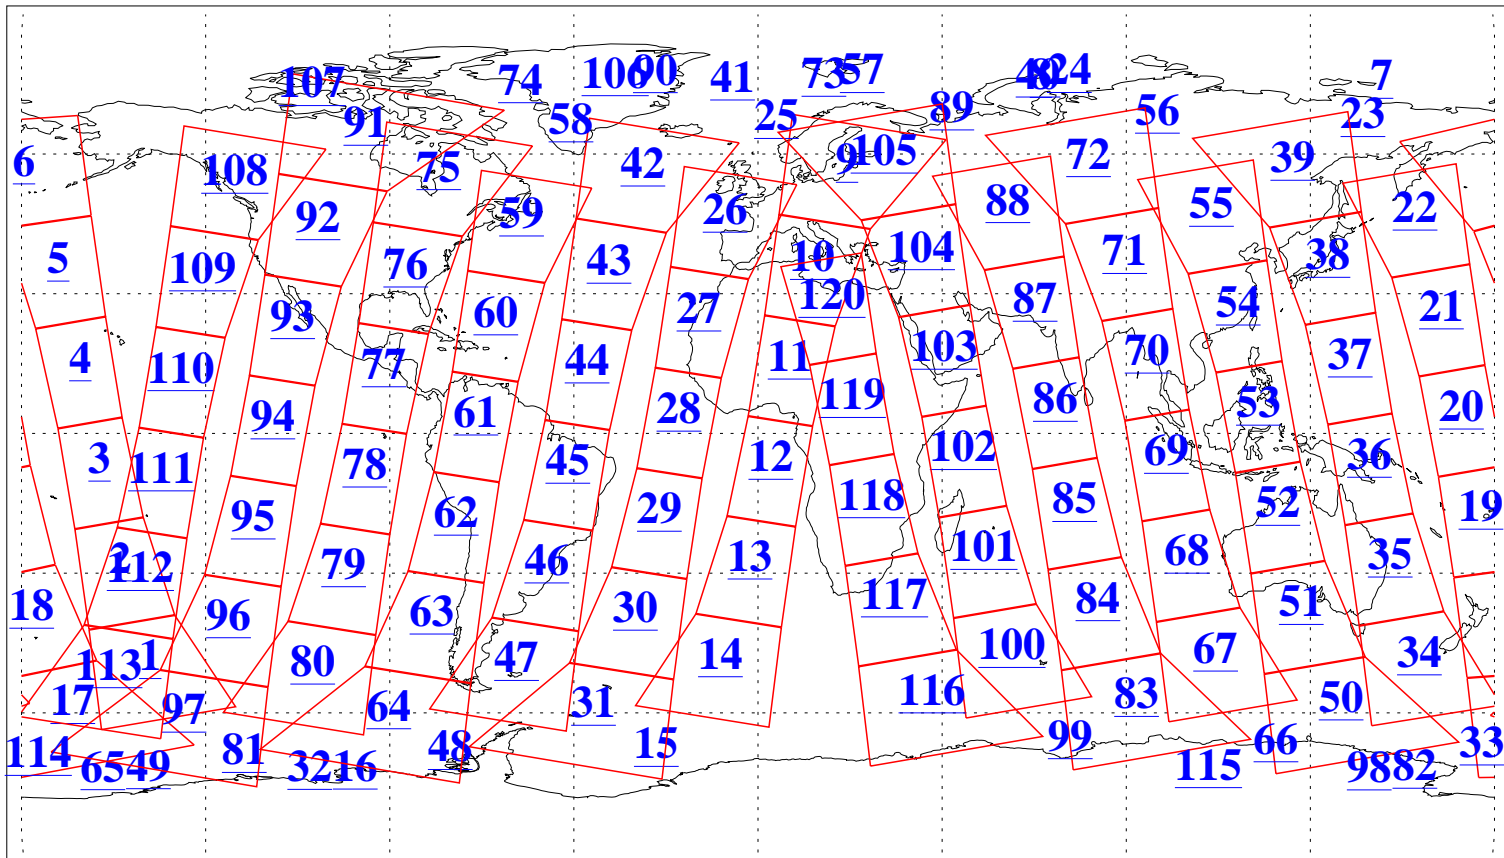

L1B Availability  
AMSU Granules: 240  
HSB Granules: 0  
AIRS Granules: 240

16 Jun 2005  
DoY 167  
Aqua Day 1139  
Granules: 1 to 120

Granules: 121 to 240

Legend: AMSU Available, HSB Available, AIRS Available

L1B Availability  
AMSU Granules: 240  
HSB Granules: 0  
AIRS Granules: 240

16 Jun 2005  
DoY 167  
Aqua Day 1139  
Ascending Granules

Descending Granules

Legend: AMSU Available, HSB Available, AIRS Available

L1B Availability  
 AMSU Granules: 240  
 HSB Granules: 0  
 AIRS Granules: 240

16 Jun 2005  
 DoY 167  
 Aqua Day 1139

Northern Hemisphere Granules

Southern Hemisphere Granules

Legend: AMSU Available, HSB Available, AIRS Available