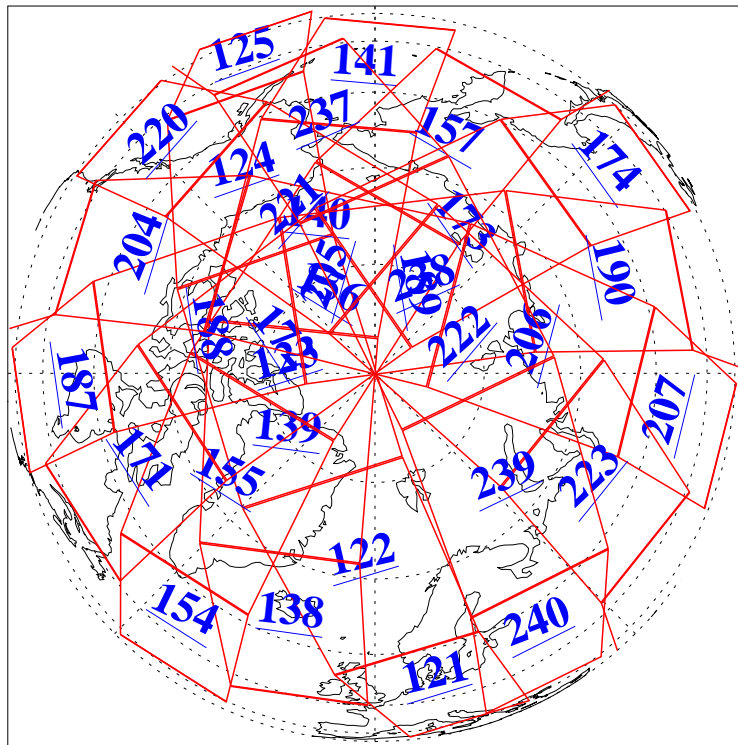

L1B Availability  
AMSU Granules: 240  
HSB Granules: 0  
AIRS Granules: 240

16 Jun 2005  
DoY 167  
Aqua Day 1139  
Granules: 1 to 120

Granules: 121 to 240

Legend: AMSU Available, HSB Available, AIRS Available

L1B Availability  
AMSU Granules: 240  
HSB Granules: 0  
AIRS Granules: 240

16 Jun 2005  
DoY 167  
Aqua Day 1139  
Ascending Granules

Descending Granules

Legend: AMSU Available, HSB Available, AIRS Available

L1B Availability  
 AMSU Granules: 240  
 HSB Granules: 0  
 AIRS Granules: 240

16 Jun 2005  
 DoY 167  
 Aqua Day 1139

Northern Hemisphere Granules

Southern Hemisphere Granules

Legend: AMSU Available, HSB Available, AIRS Available