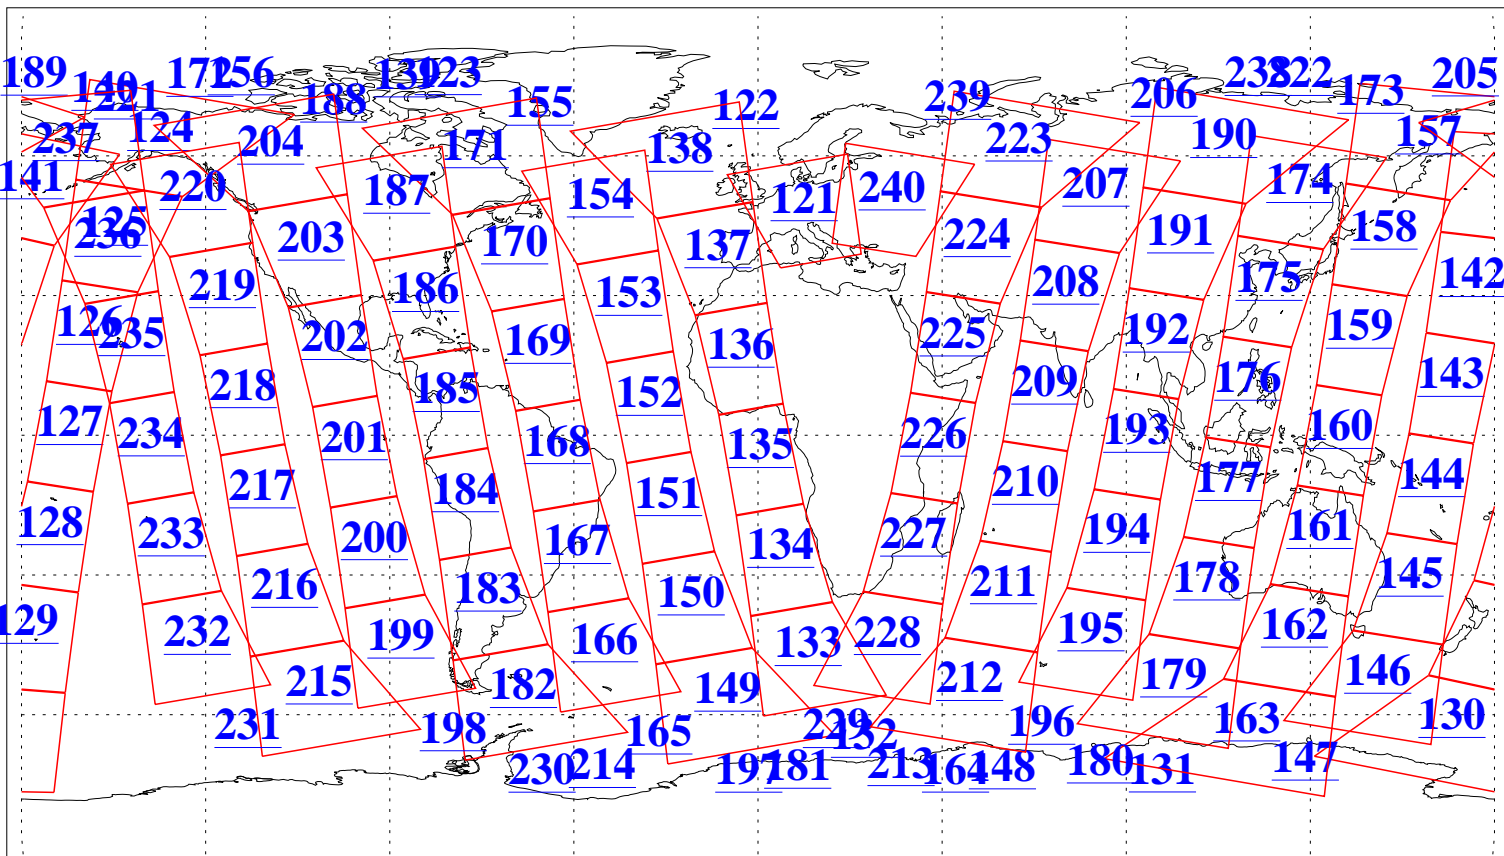

L1B Availability  
AMSU Granules: 240  
HSB Granules: 0  
AIRS Granules: 240

16 Jun 2005  
DoY 167  
Aqua Day 1139  
Granules: 1 to 120

Granules: 121 to 240

Legend: AMSU Available, HSB Available, AIRS Available

L1B Availability  
AMSU Granules: 240  
HSB Granules: 0  
AIRS Granules: 240

16 Jun 2005  
DoY 167  
Aqua Day 1139  
Ascending Granules

Descending Granules

Legend: AMSU Available, HSB Available, AIRS Available

L1B Availability  
 AMSU Granules: 240  
 HSB Granules: 0  
 AIRS Granules: 240

16 Jun 2005  
 DoY 167  
 Aqua Day 1139

Northern Hemisphere Granules

Southern Hemisphere Granules

Legend: AMSU Available, HSB Available, AIRS Available