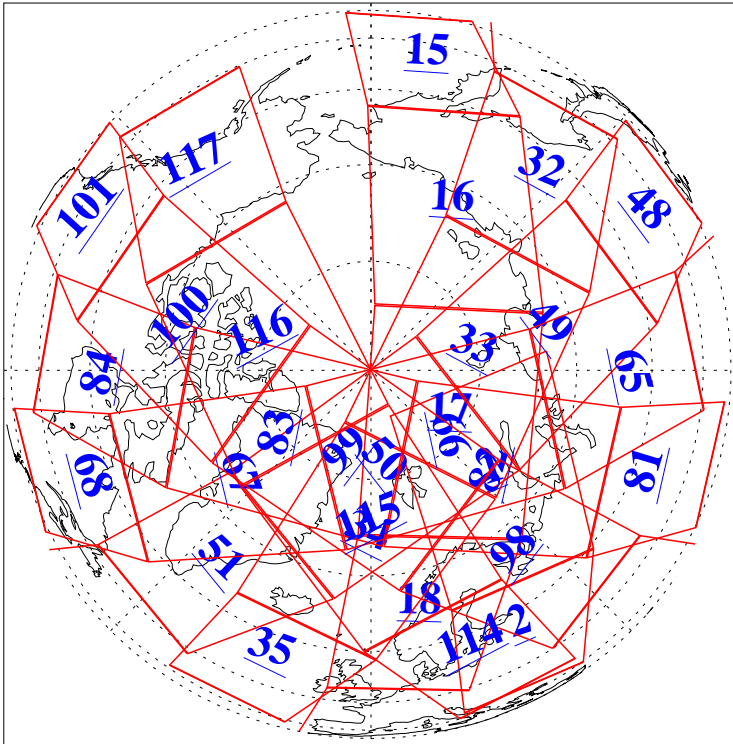

L1B Availability
AMSU Granules: 240
HSB Granules: 0
AIRS Granules: 240

15 Jun 2005
DoY 166
Aqua Day 1138
Granules: 1 to 120

Granules: 121 to 240

Legend: AMSU Available, HSB Available, AIRS Available

L1B Availability
AMSU Granules: 240
HSB Granules: 0
AIRS Granules: 240

15 Jun 2005
DoY 166
Aqua Day 1138
Ascending Granules

Descending Granules

Legend: AMSU Available, HSB Available, AIRS Available

L1B Availability
 AMSU Granules: 240
 HSB Granules: 0
 AIRS Granules: 240

15 Jun 2005
 DoY 166
 Aqua Day 1138

Northern Hemisphere Granules

Southern Hemisphere Granules

Legend: AMSU Available, ~~HSB Available~~, AIRS Available