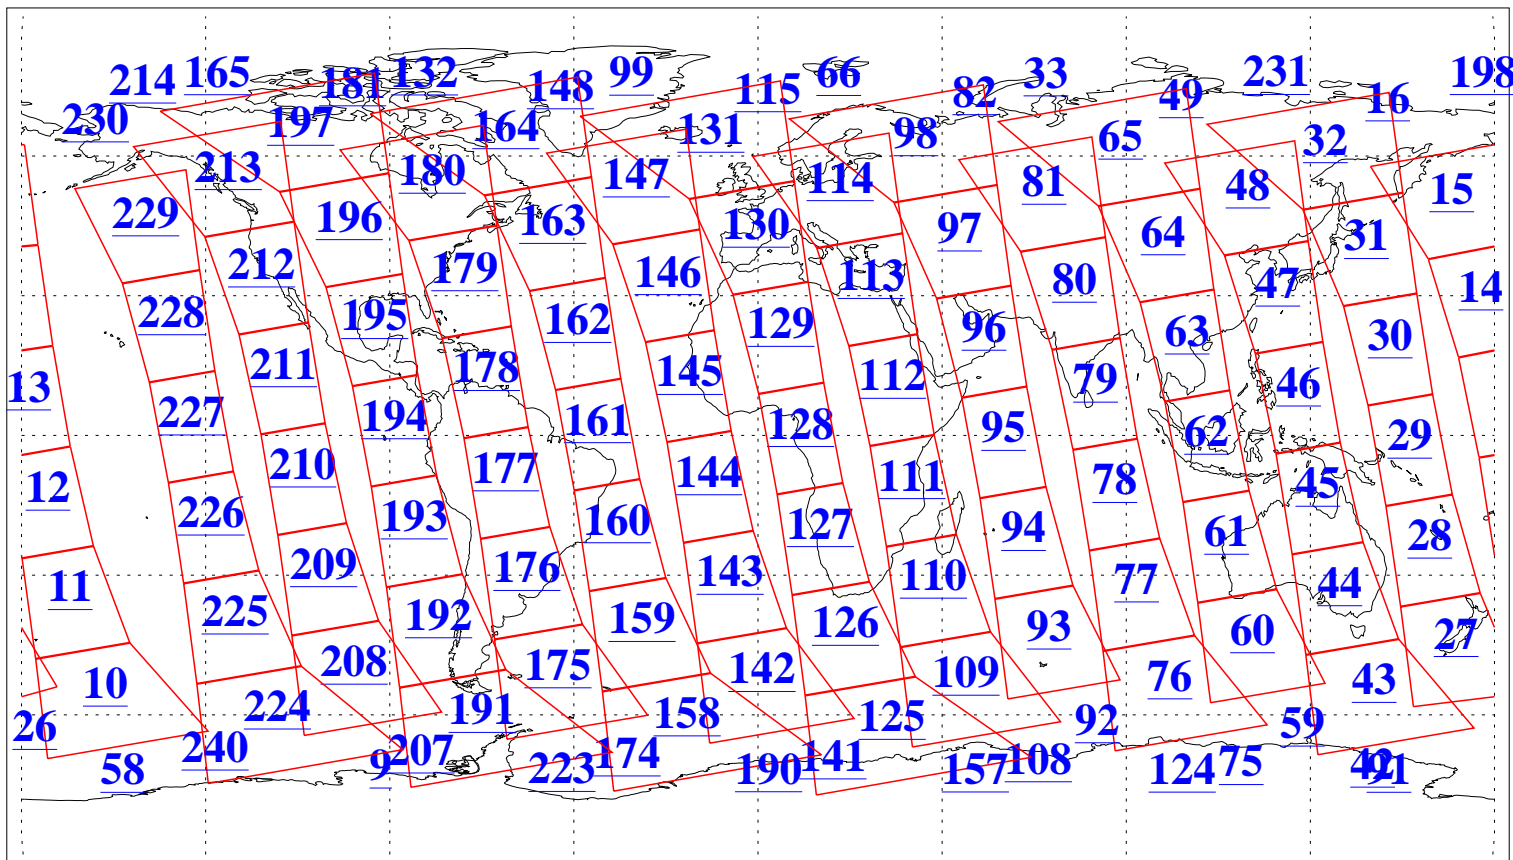

L1B Availability
AMSU Granules: 240
HSB Granules: 0
AIRS Granules: 240

15 Jun 2005
DoY 166
Aqua Day 1138
Granules: 1 to 120

Granules: 121 to 240

Legend: AMSU Available, HSB Available, AIRS Available

L1B Availability
AMSU Granules: 240
HSB Granules: 0
AIRS Granules: 240

15 Jun 2005
DoY 166
Aqua Day 1138
Ascending Granules

Descending Granules

Legend: AMSU Available, HSB Available, AIRS Available

L1B Availability
 AMSU Granules: 240
 HSB Granules: 0
 AIRS Granules: 240

15 Jun 2005
 DoY 166
 Aqua Day 1138