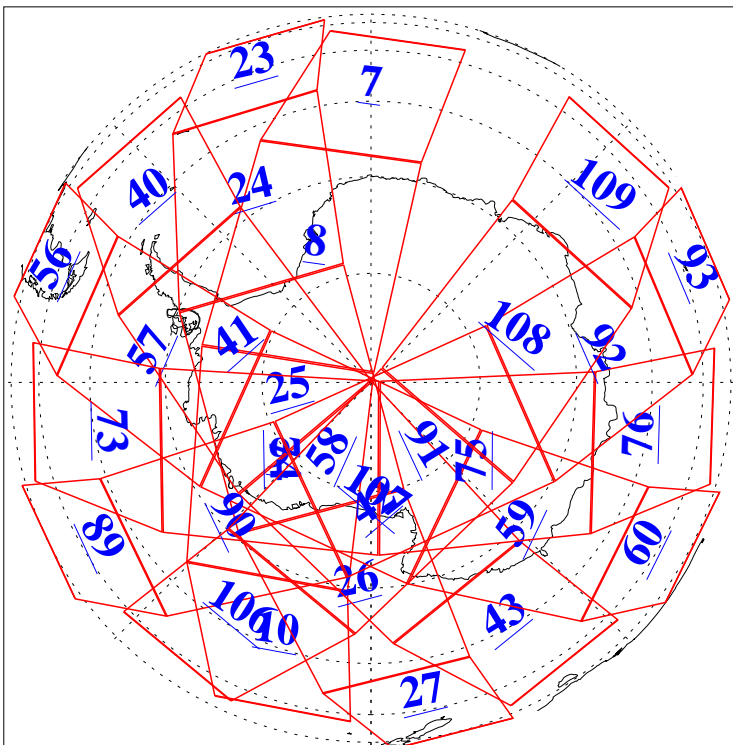

L1B Availability
AMSU Granules: 240
HSB Granules: 0
AIRS Granules: 240

15 Jun 2005
DoY 166
Aqua Day 1138
Granules: 1 to 120

Granules: 121 to 240

Legend: AMSU Available, HSB Available, AIRS Available

L1B Availability
AMSU Granules: 240
HSB Granules: 0
AIRS Granules: 240

15 Jun 2005
DoY 166
Aqua Day 1138
Ascending Granules

Descending Granules

Legend: AMSU Available, HSB Available, AIRS Available

L1B Availability
 AMSU Granules: 240
 HSB Granules: 0
 AIRS Granules: 240

15 Jun 2005
 DoY 166
 Aqua Day 1138

Northern Hemisphere Granules

Southern Hemisphere Granules

Legend: AMSU Available, ~~HSB Available~~, AIRS Available