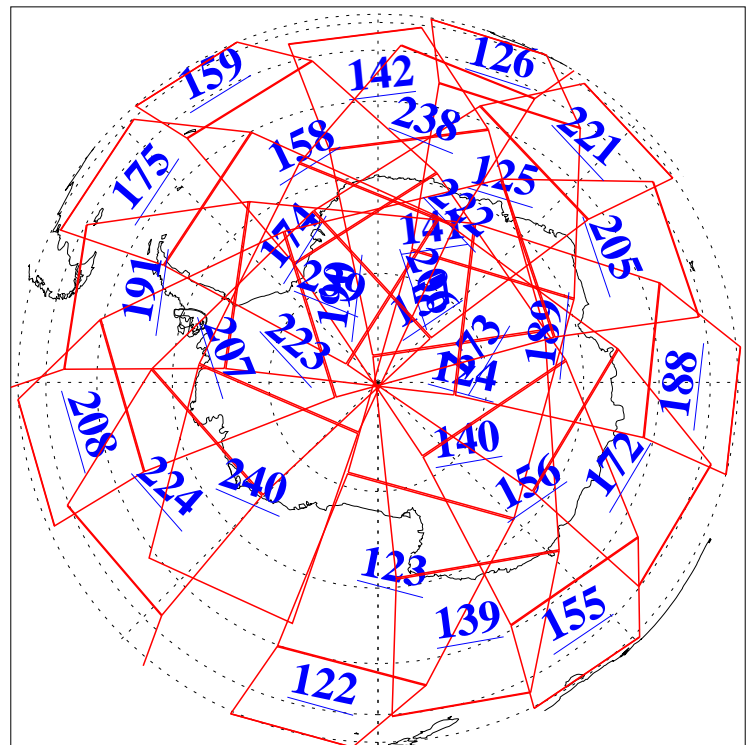

L1B Availability
AMSU Granules: 240
HSB Granules: 0
AIRS Granules: 240

15 Jun 2005
DoY 166
Aqua Day 1138
Granules: 1 to 120

Granules: 121 to 240

Legend: AMSU Available, HSB Available, AIRS Available

L1B Availability
AMSU Granules: 240
HSB Granules: 0
AIRS Granules: 240

15 Jun 2005
DoY 166
Aqua Day 1138
Ascending Granules

Descending Granules

Legend: AMSU Available, HSB Available, AIRS Available

L1B Availability
 AMSU Granules: 240
 HSB Granules: 0
 AIRS Granules: 240

15 Jun 2005
 DoY 166
 Aqua Day 1138

Northern Hemisphere Granules

Southern Hemisphere Granules

Legend: AMSU Available, ~~HSB Available~~, AIRS Available