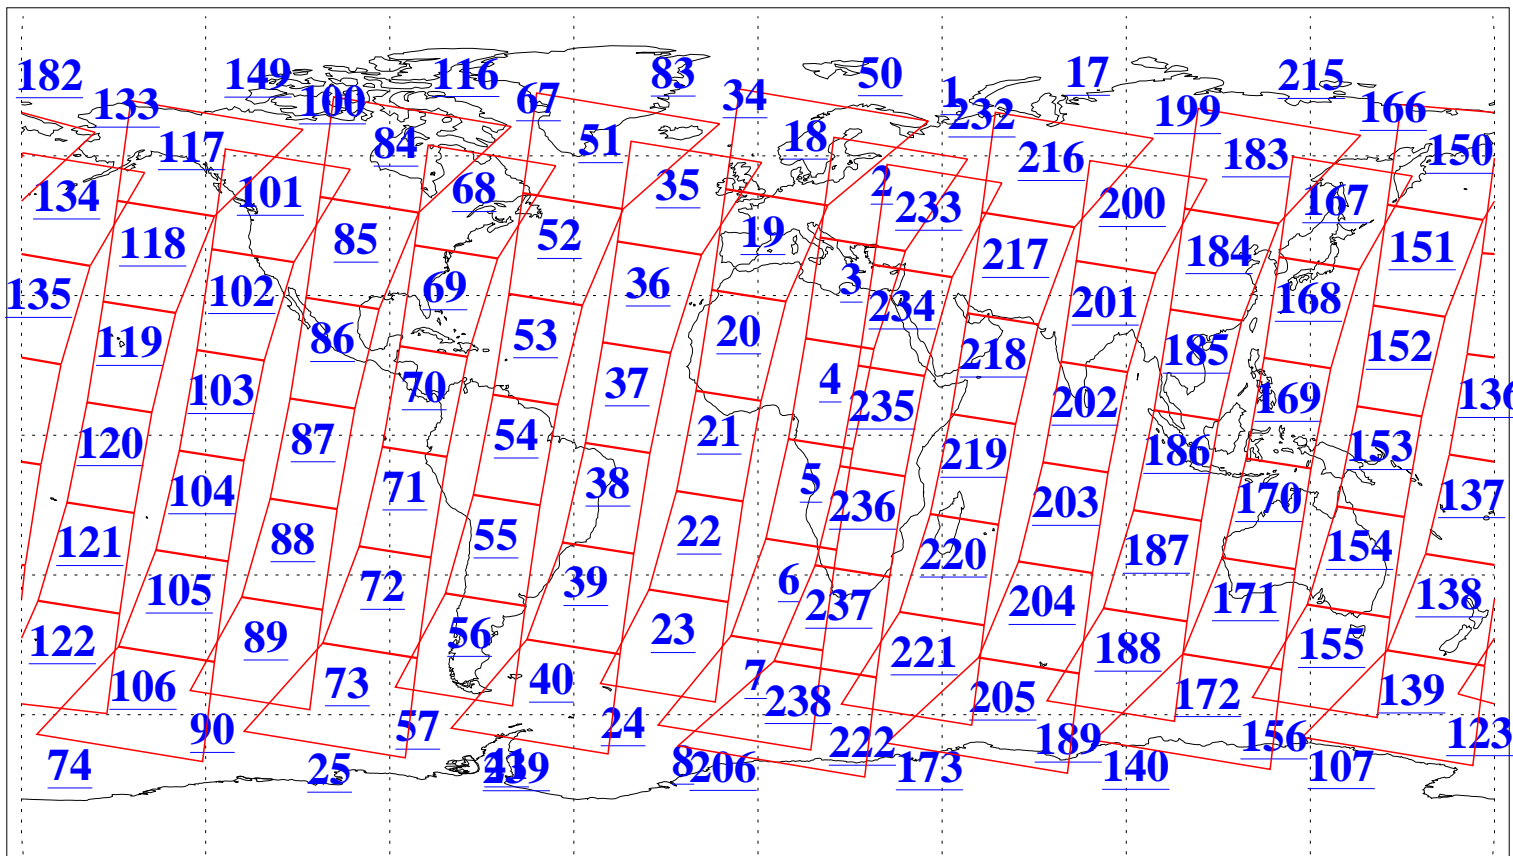

L1B Availability
AMSU Granules: 240
HSB Granules: 0
AIRS Granules: 240

15 Jun 2005
DoY 166
Aqua Day 1138
Granules: 1 to 120

Granules: 121 to 240

Legend: AMSU Available, HSB Available, AIRS Available

L1B Availability
AMSU Granules: 240
HSB Granules: 0
AIRS Granules: 240

15 Jun 2005
DoY 166
Aqua Day 1138
Ascending Granules

Descending Granules

Legend: AMSU Available, HSB Available, AIRS Available

L1B Availability
 AMSU Granules: 240
 HSB Granules: 0
 AIRS Granules: 240

15 Jun 2005
 DoY 166
 Aqua Day 1138

Northern Hemisphere Granules

Southern Hemisphere Granules

Legend: AMSU Available, ~~HSB Available~~, AIRS Available