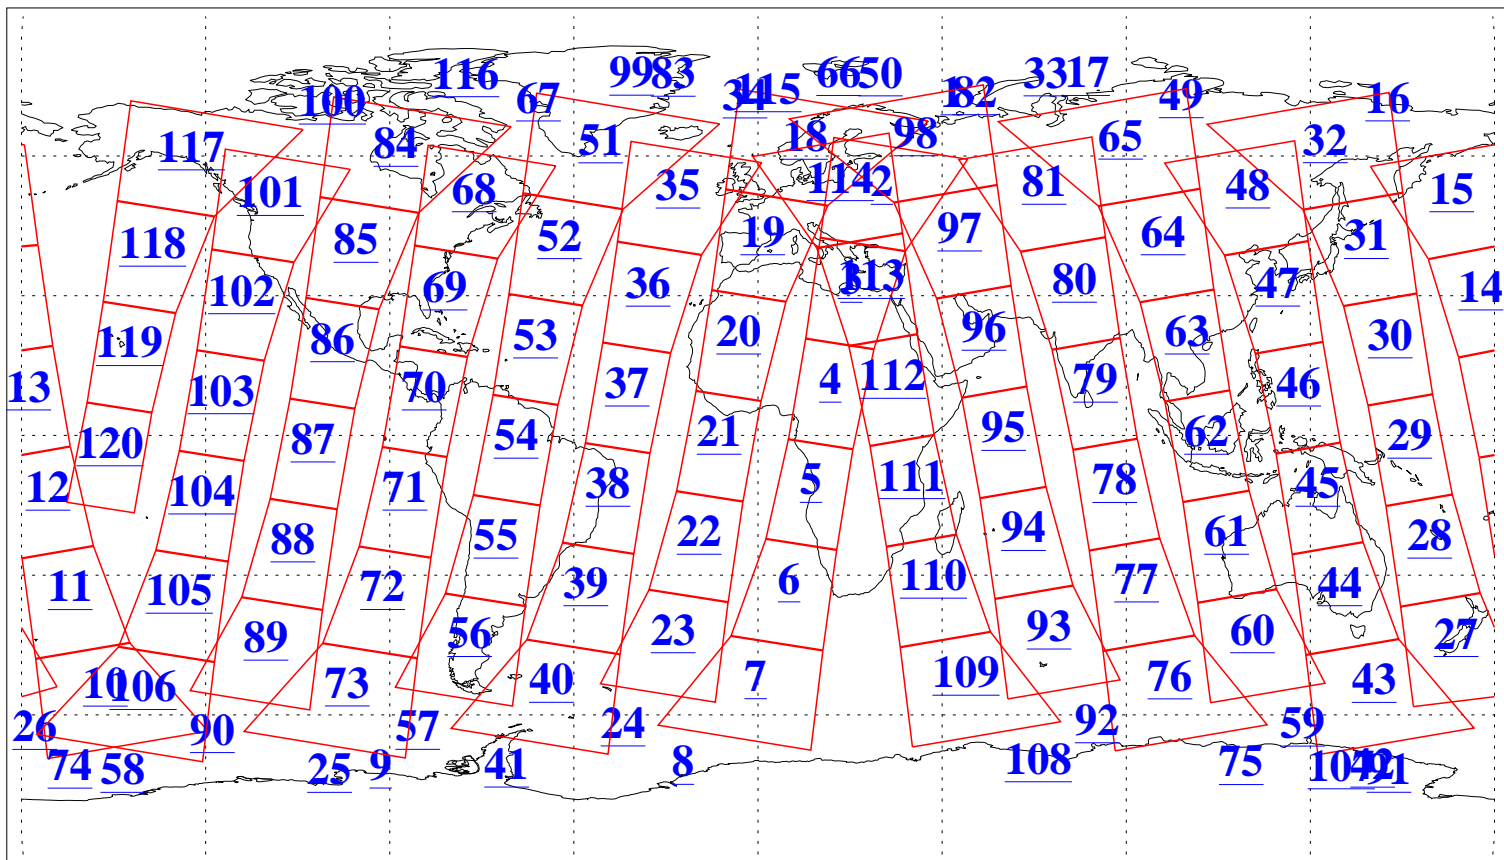

L1B Availability
AMSU Granules: 240
HSB Granules: 0
AIRS Granules: 240

15 Jun 2005
DoY 166
Aqua Day 1138
Granules: 1 to 120

Granules: 121 to 240

Legend: AMSU Available, HSB Available, AIRS Available

L1B Availability
AMSU Granules: 240
HSB Granules: 0
AIRS Granules: 240

15 Jun 2005
DoY 166
Aqua Day 1138
Ascending Granules

Descending Granules

Legend: AMSU Available, HSB Available, AIRS Available

L1B Availability
 AMSU Granules: 240
 HSB Granules: 0
 AIRS Granules: 240

15 Jun 2005
 DoY 166
 Aqua Day 1138

Northern Hemisphere Granules

Southern Hemisphere Granules

Legend: AMSU Available, ~~HSB Available~~, AIRS Available