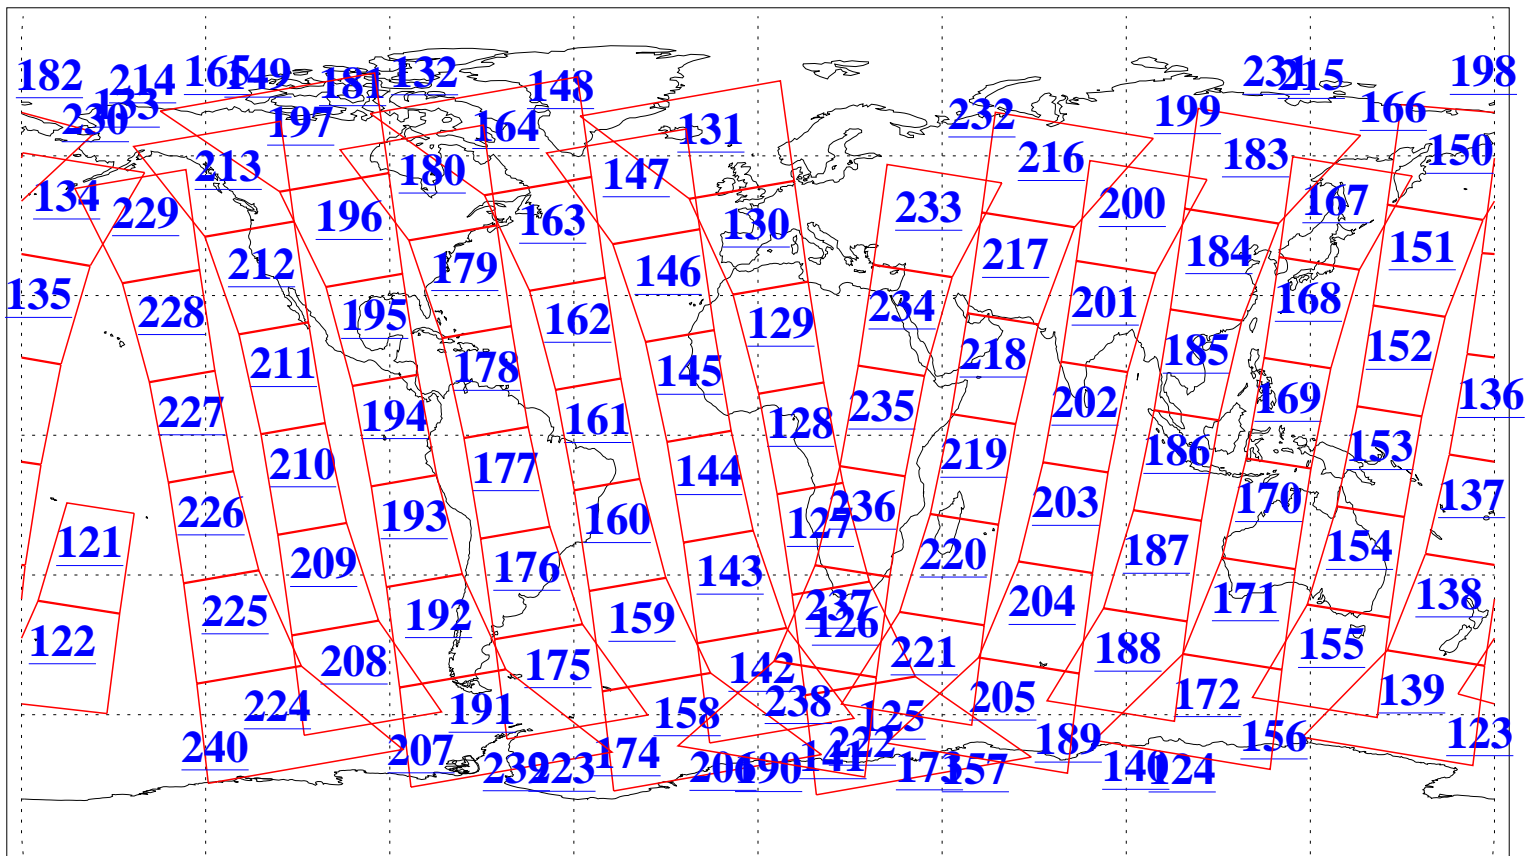

L1B Availability
AMSU Granules: 240
HSB Granules: 0
AIRS Granules: 240

15 Jun 2005
DoY 166
Aqua Day 1138
Granules: 1 to 120

Granules: 121 to 240

Legend: AMSU Available, HSB Available, AIRS Available

L1B Availability
AMSU Granules: 240
HSB Granules: 0
AIRS Granules: 240

15 Jun 2005
DoY 166
Aqua Day 1138
Ascending Granules

Descending Granules

Legend: AMSU Available, HSB Available, AIRS Available

L1B Availability
 AMSU Granules: 240
 HSB Granules: 0
 AIRS Granules: 240

15 Jun 2005
 DoY 166
 Aqua Day 1138