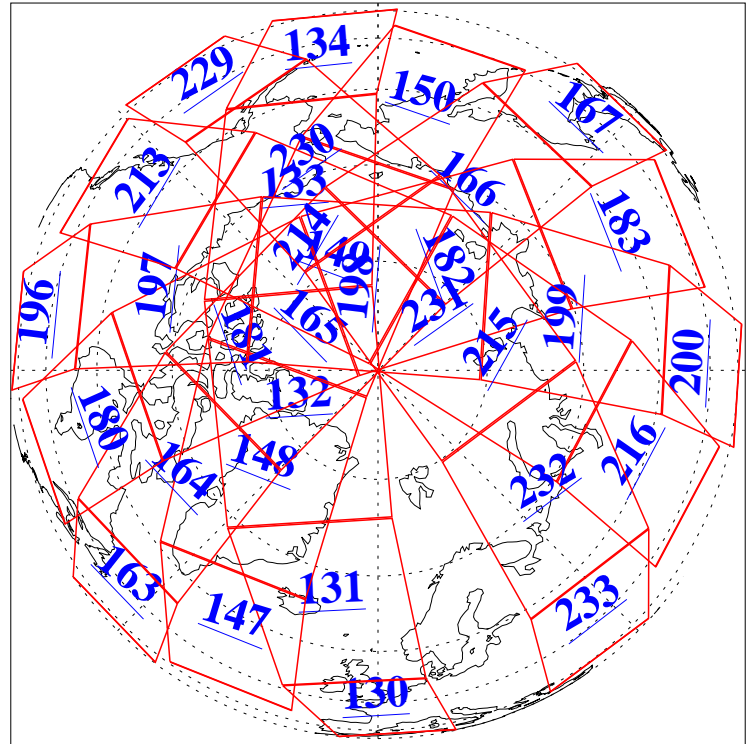

15 Jun 2005
DoY 166
Aqua Day 1138
Ascending Granules

Descending Granules

Legend: AMSU Available, HSB Available, AIRS Available

L1B Availability
 AMSU Granules: 240
 HSB Granules: 0
 AIRS Granules: 240

15 Jun 2005
 DoY 166
 Aqua Day 1138

Northern Hemisphere Granules

Southern Hemisphere Granules

Legend: AMSU Available, ~~HSB Available~~, AIRS Available