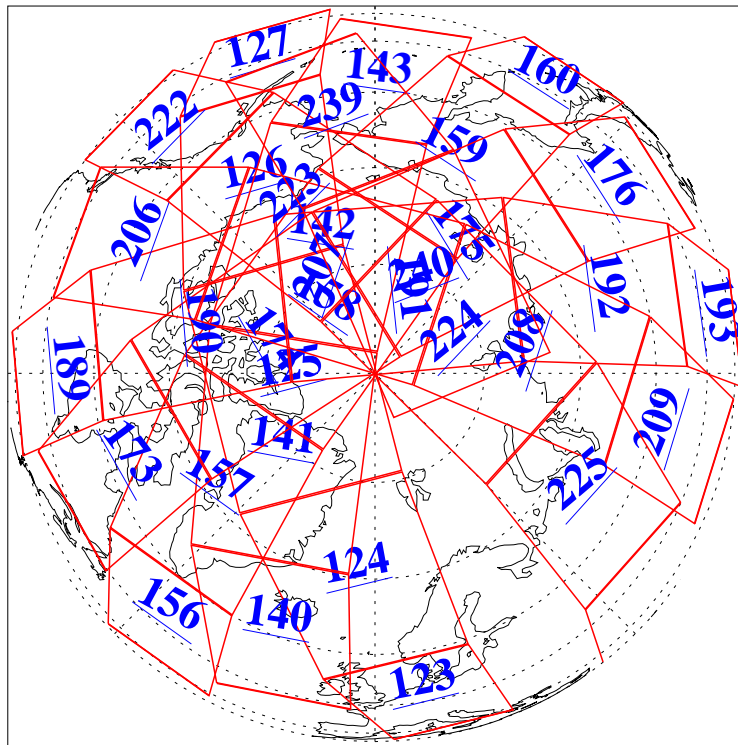

L1B Availability  
AMSU Granules: 240  
HSB Granules: 0  
AIRS Granules: 240

14 Jun 2005  
DoY 165  
Aqua Day 1137  
Granules: 1 to 120

Granules: 121 to 240

Legend: AMSU Available, HSB Available, AIRS Available

L1B Availability  
AMSU Granules: 240  
HSB Granules: 0  
AIRS Granules: 240

14 Jun 2005  
DoY 165  
Aqua Day 1137  
Ascending Granules

Descending Granules

Legend: AMSU Available, HSB Available, AIRS Available

L1B Availability  
 AMSU Granules: 240  
 HSB Granules: 0  
 AIRS Granules: 240

14 Jun 2005  
 DoY 165  
 Aqua Day 1137

Northern Hemisphere Granules

Southern Hemisphere Granules

Legend: AMSU Available, HSB Available, **AIRS Available**