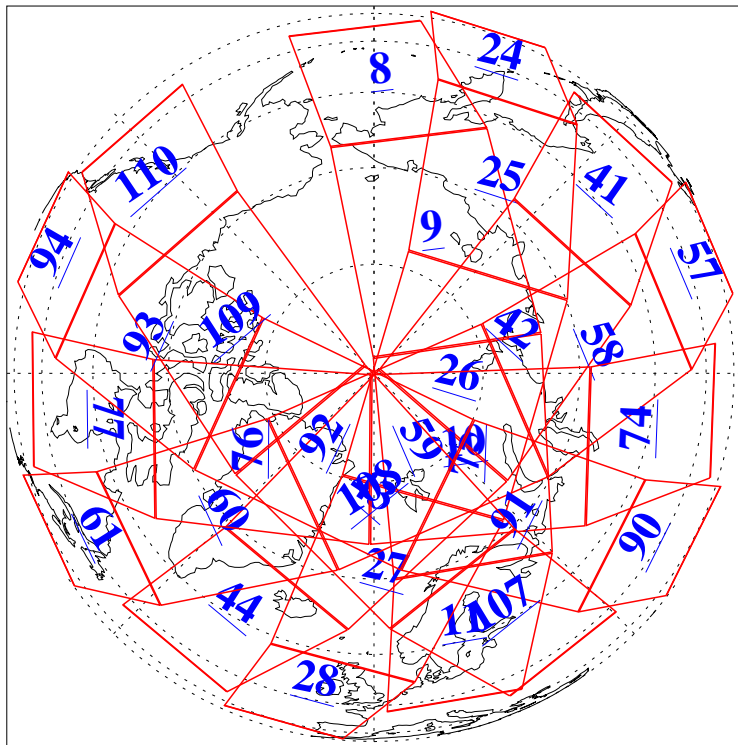

L1B Availability  
AMSU Granules: 240  
HSB Granules: 0  
AIRS Granules: 240

14 Jun 2005  
DoY 165  
Aqua Day 1137  
Granules: 1 to 120

Granules: 121 to 240

Legend: AMSU Available, HSB Available, AIRS Available

L1B Availability  
AMSU Granules: 240  
HSB Granules: 0  
AIRS Granules: 240

14 Jun 2005  
DoY 165  
Aqua Day 1137  
Ascending Granules

Descending Granules

Legend: AMSU Available, HSB Available, AIRS Available

L1B Availability  
 AMSU Granules: 240  
 HSB Granules: 0  
 AIRS Granules: 240

14 Jun 2005  
 DoY 165  
 Aqua Day 1137

Northern Hemisphere Granules

Southern Hemisphere Granules

Legend: AMSU Available, HSB Available, **AIRS Available**