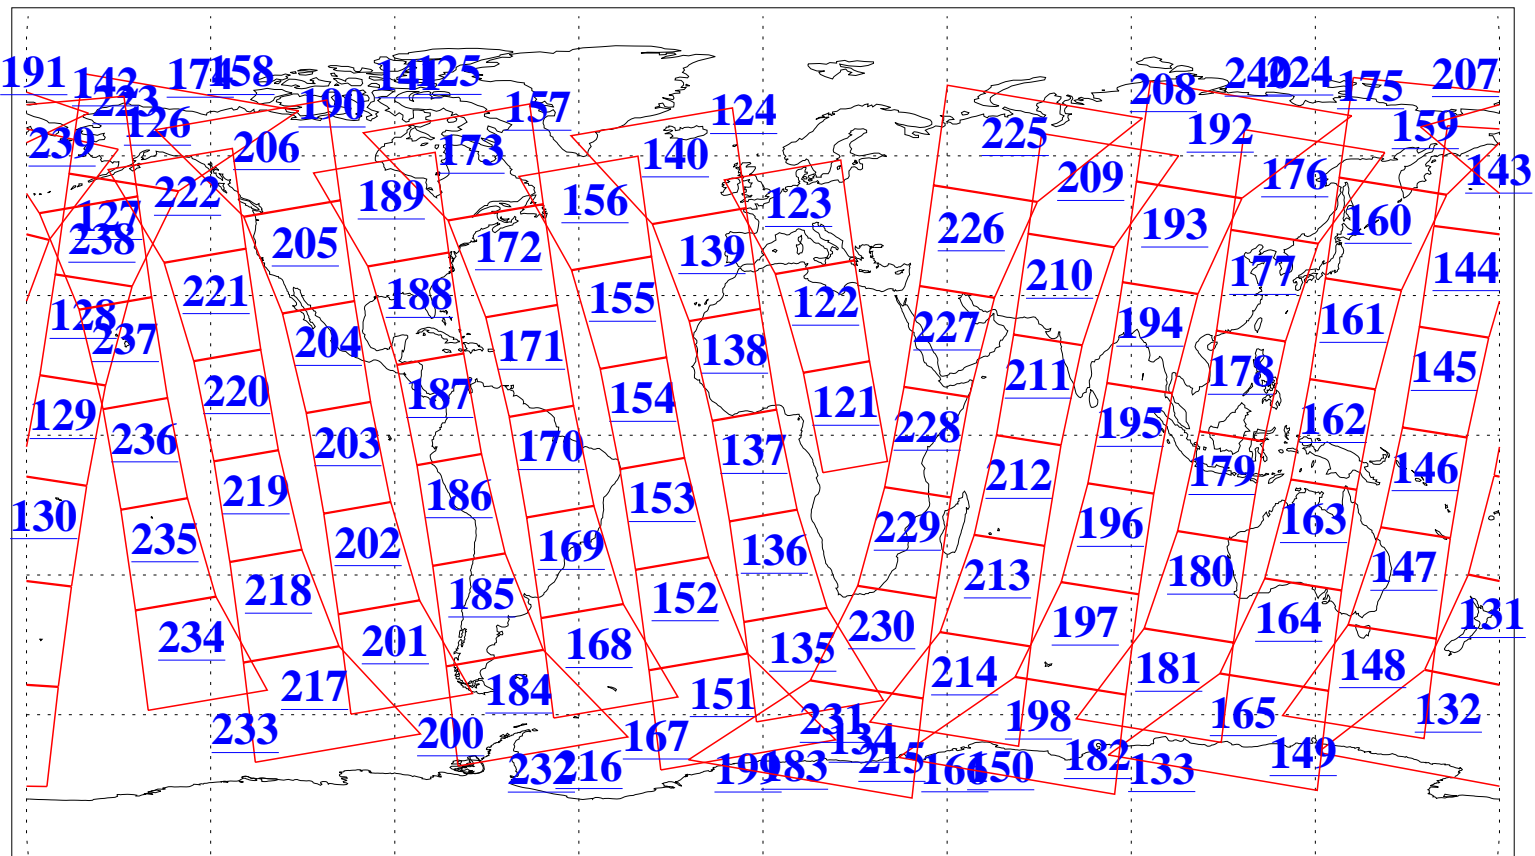

L1B Availability  
AMSU Granules: 240  
HSB Granules: 0  
AIRS Granules: 240

14 Jun 2005  
DoY 165  
Aqua Day 1137  
Granules: 1 to 120

Granules: 121 to 240

Legend: AMSU Available, HSB Available, AIRS Available

L1B Availability  
AMSU Granules: 240  
HSB Granules: 0  
AIRS Granules: 240

14 Jun 2005  
DoY 165  
Aqua Day 1137  
Ascending Granules

Descending Granules

Legend: AMSU Available, HSB Available, AIRS Available

L1B Availability  
 AMSU Granules: 240  
 HSB Granules: 0  
 AIRS Granules: 240

14 Jun 2005  
 DoY 165  
 Aqua Day 1137

Northern Hemisphere Granules

Southern Hemisphere Granules

Legend: AMSU Available, HSB Available, **AIRS Available**