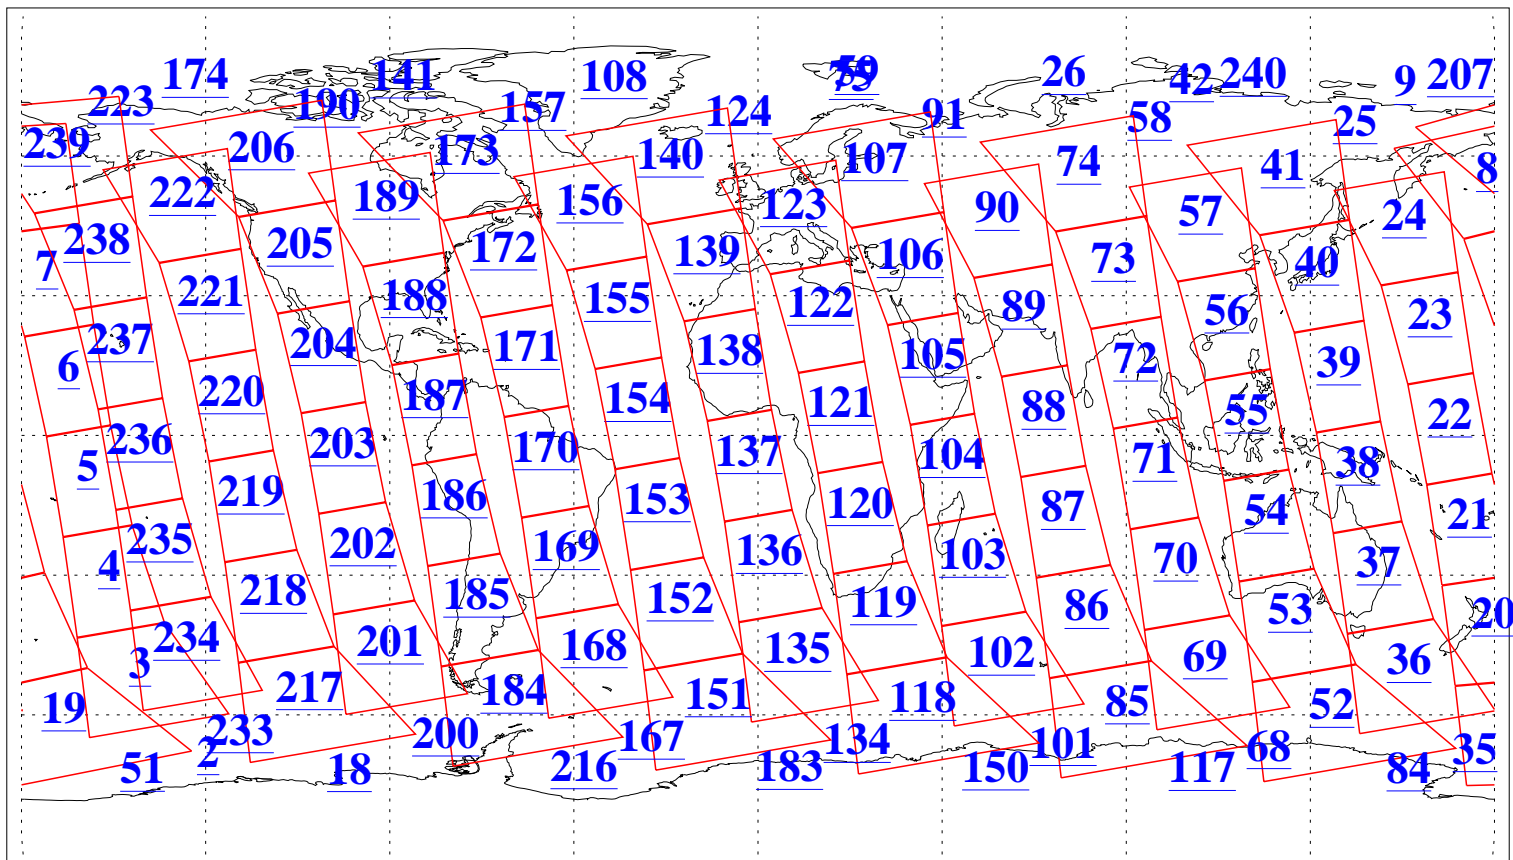

L1B Availability  
AMSU Granules: 240  
HSB Granules: 0  
AIRS Granules: 240

14 Jun 2005  
DoY 165  
Aqua Day 1137  
Granules: 1 to 120

Granules: 121 to 240

Legend: AMSU Available, HSB Available, AIRS Available

L1B Availability  
AMSU Granules: 240  
HSB Granules: 0  
AIRS Granules: 240

14 Jun 2005  
DoY 165  
Aqua Day 1137  
Ascending Granules

Descending Granules

Legend: AMSU Available, HSB Available, AIRS Available

L1B Availability  
 AMSU Granules: 240  
 HSB Granules: 0  
 AIRS Granules: 240

14 Jun 2005  
 DoY 165  
 Aqua Day 1137

Northern Hemisphere Granules

Southern Hemisphere Granules

Legend: AMSU Available, HSB Available, **AIRS Available**