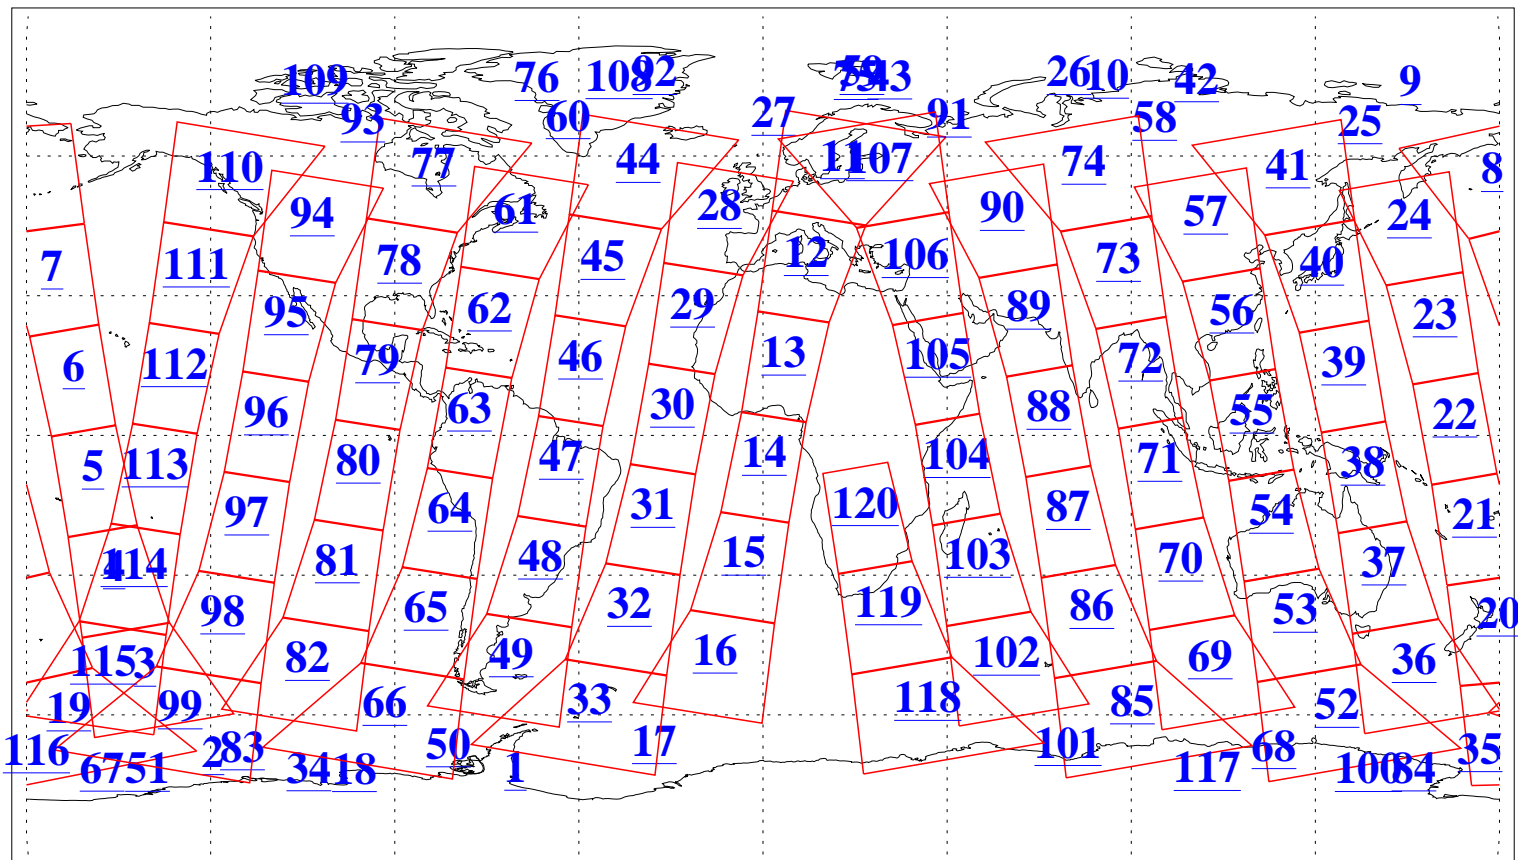

L1B Availability  
AMSU Granules: 240  
HSB Granules: 0  
AIRS Granules: 240

14 Jun 2005  
DoY 165  
Aqua Day 1137  
Granules: 1 to 120

Granules: 121 to 240

Legend: AMSU Available, HSB Available, AIRS Available

L1B Availability  
AMSU Granules: 240  
HSB Granules: 0  
AIRS Granules: 240

14 Jun 2005  
DoY 165  
Aqua Day 1137  
Ascending Granules

Descending Granules

Legend: AMSU Available, HSB Available, AIRS Available

L1B Availability  
 AMSU Granules: 240  
 HSB Granules: 0  
 AIRS Granules: 240

14 Jun 2005  
 DoY 165  
 Aqua Day 1137

Northern Hemisphere Granules

Southern Hemisphere Granules

Legend: AMSU Available, HSB Available, **AIRS Available**