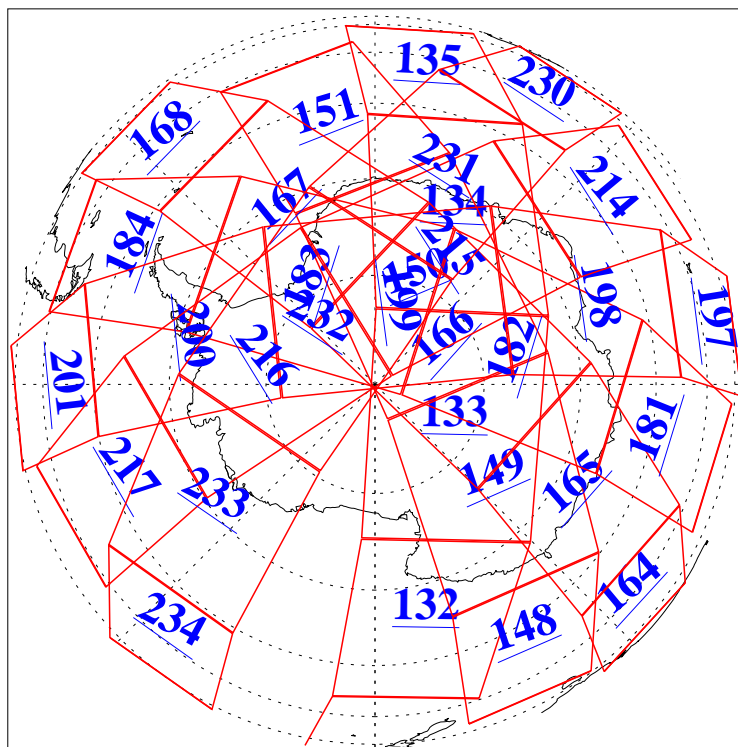

L1B Availability  
AMSU Granules: 240  
HSB Granules: 0  
AIRS Granules: 240

14 Jun 2005  
DoY 165  
Aqua Day 1137  
Granules: 1 to 120

Granules: 121 to 240

Legend: AMSU Available, HSB Available, AIRS Available

L1B Availability  
AMSU Granules: 240  
HSB Granules: 0  
AIRS Granules: 240

14 Jun 2005  
DoY 165  
Aqua Day 1137  
Ascending Granules

Descending Granules

Legend: AMSU Available, HSB Available, AIRS Available

L1B Availability  
 AMSU Granules: 240  
 HSB Granules: 0  
 AIRS Granules: 240

14 Jun 2005  
 DoY 165  
 Aqua Day 1137

Northern Hemisphere Granules

Southern Hemisphere Granules

Legend: AMSU Available, HSB Available, **AIRS Available**