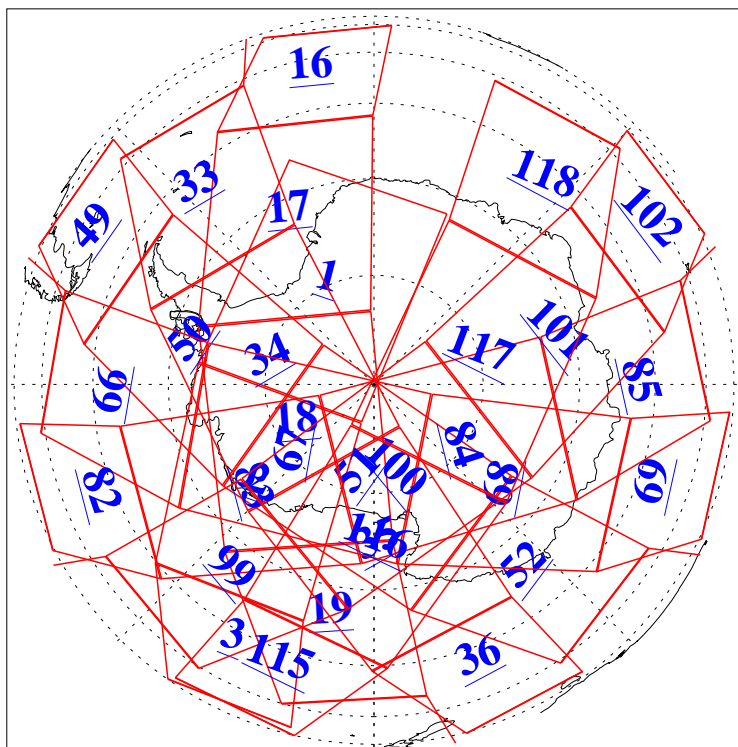

L1B Availability  
AMSU Granules: 240  
HSB Granules: 0  
AIRS Granules: 240

14 Jun 2005  
DoY 165  
Aqua Day 1137  
Granules: 1 to 120

Granules: 121 to 240

Legend: AMSU Available, HSB Available, AIRS Available

L1B Availability  
AMSU Granules: 240  
HSB Granules: 0  
AIRS Granules: 240

14 Jun 2005  
DoY 165  
Aqua Day 1137  
Ascending Granules

Descending Granules

Legend: AMSU Available, HSB Available, AIRS Available

L1B Availability  
 AMSU Granules: 240  
 HSB Granules: 0  
 AIRS Granules: 240

14 Jun 2005  
 DoY 165  
 Aqua Day 1137

Northern Hemisphere Granules

Southern Hemisphere Granules

Legend: AMSU Available, HSB Available, **AIRS Available**