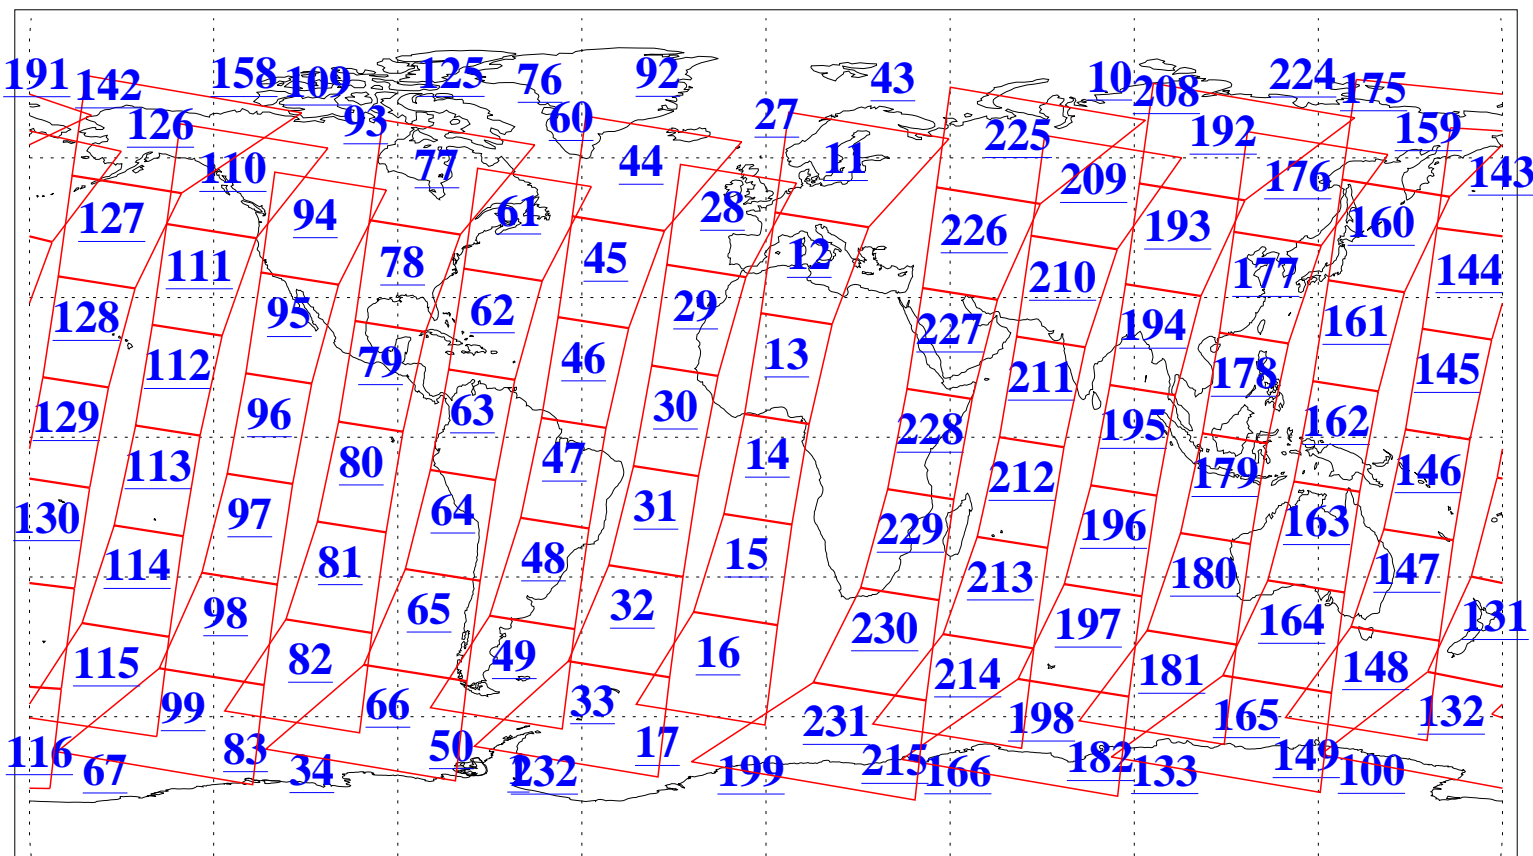

L1B Availability  
AMSU Granules: 240  
HSB Granules: 0  
AIRS Granules: 240

14 Jun 2005  
DoY 165  
Aqua Day 1137  
Granules: 1 to 120

Granules: 121 to 240

Legend: AMSU Available, HSB Available, AIRS Available

L1B Availability  
AMSU Granules: 240  
HSB Granules: 0  
AIRS Granules: 240

14 Jun 2005  
DoY 165  
Aqua Day 1137  
Ascending Granules

Descending Granules

Legend: AMSU Available, HSB Available, AIRS Available

L1B Availability  
 AMSU Granules: 240  
 HSB Granules: 0  
 AIRS Granules: 240

14 Jun 2005  
 DoY 165  
 Aqua Day 1137

Northern Hemisphere Granules

Southern Hemisphere Granules

Legend: AMSU Available, HSB Available, **AIRS Available**