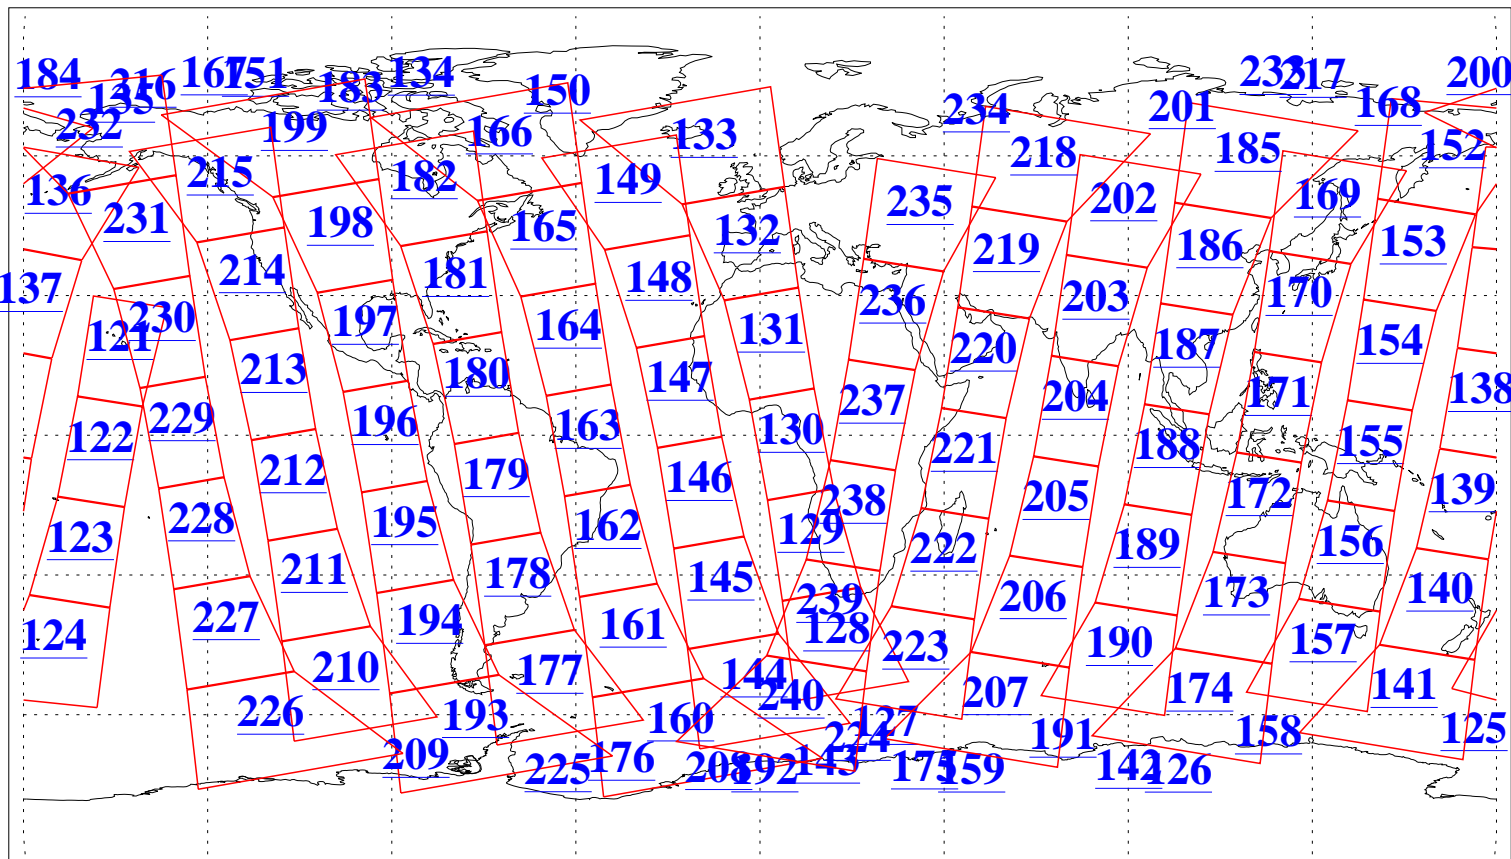

L1B Availability
AMSU Granules: 240
HSB Granules: 0
AIRS Granules: 240

13 Jun 2005
DoY 164
Aqua Day 1136
Granules: 1 to 120

Granules: 121 to 240

Legend: AMSU Available, HSB Available, AIRS Available

L1B Availability
AMSU Granules: 240
HSB Granules: 0
AIRS Granules: 240

13 Jun 2005
DoY 164
Aqua Day 1136
Ascending Granules

Descending Granules

Legend: AMSU Available, HSB Available, AIRS Available

L1B Availability
 AMSU Granules: 240
 HSB Granules: 0
 AIRS Granules: 240

13 Jun 2005
 DoY 164
 Aqua Day 1136

Northern Hemisphere Granules

Southern Hemisphere Granules

Legend: AMSU Available, HSB Available, AIRS Available