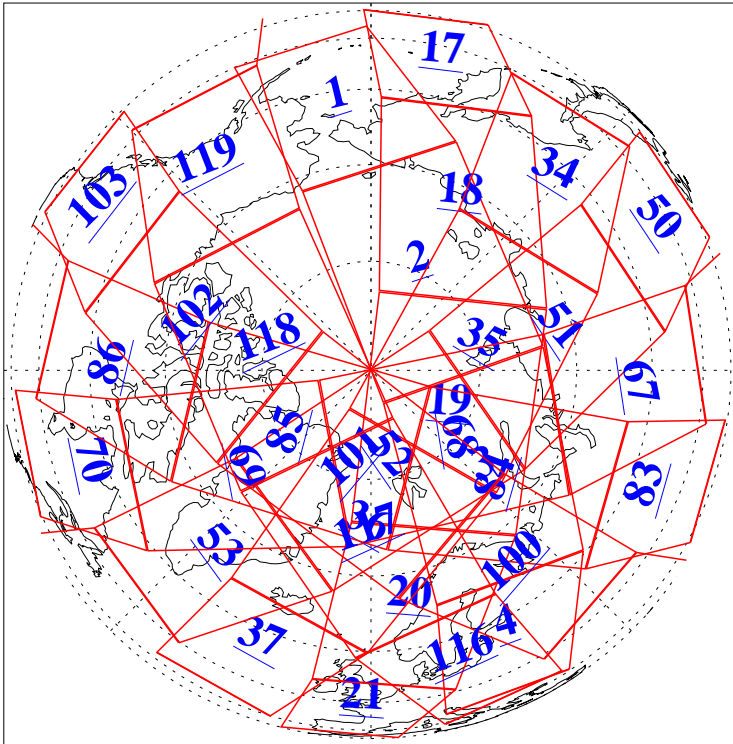

L1B Availability
AMSU Granules: 240
HSB Granules: 0
AIRS Granules: 240

13 Jun 2005
DoY 164
Aqua Day 1136
Granules: 1 to 120

Granules: 121 to 240

Legend: AMSU Available, HSB Available, AIRS Available

L1B Availability
AMSU Granules: 240
HSB Granules: 0
AIRS Granules: 240

13 Jun 2005
DoY 164
Aqua Day 1136
Ascending Granules

Descending Granules

Legend: AMSU Available, HSB Available, AIRS Available

L1B Availability
 AMSU Granules: 240
 HSB Granules: 0
 AIRS Granules: 240

13 Jun 2005
 DoY 164
 Aqua Day 1136

Northern Hemisphere Granules

Southern Hemisphere Granules

Legend: AMSU Available, HSB Available, AIRS Available