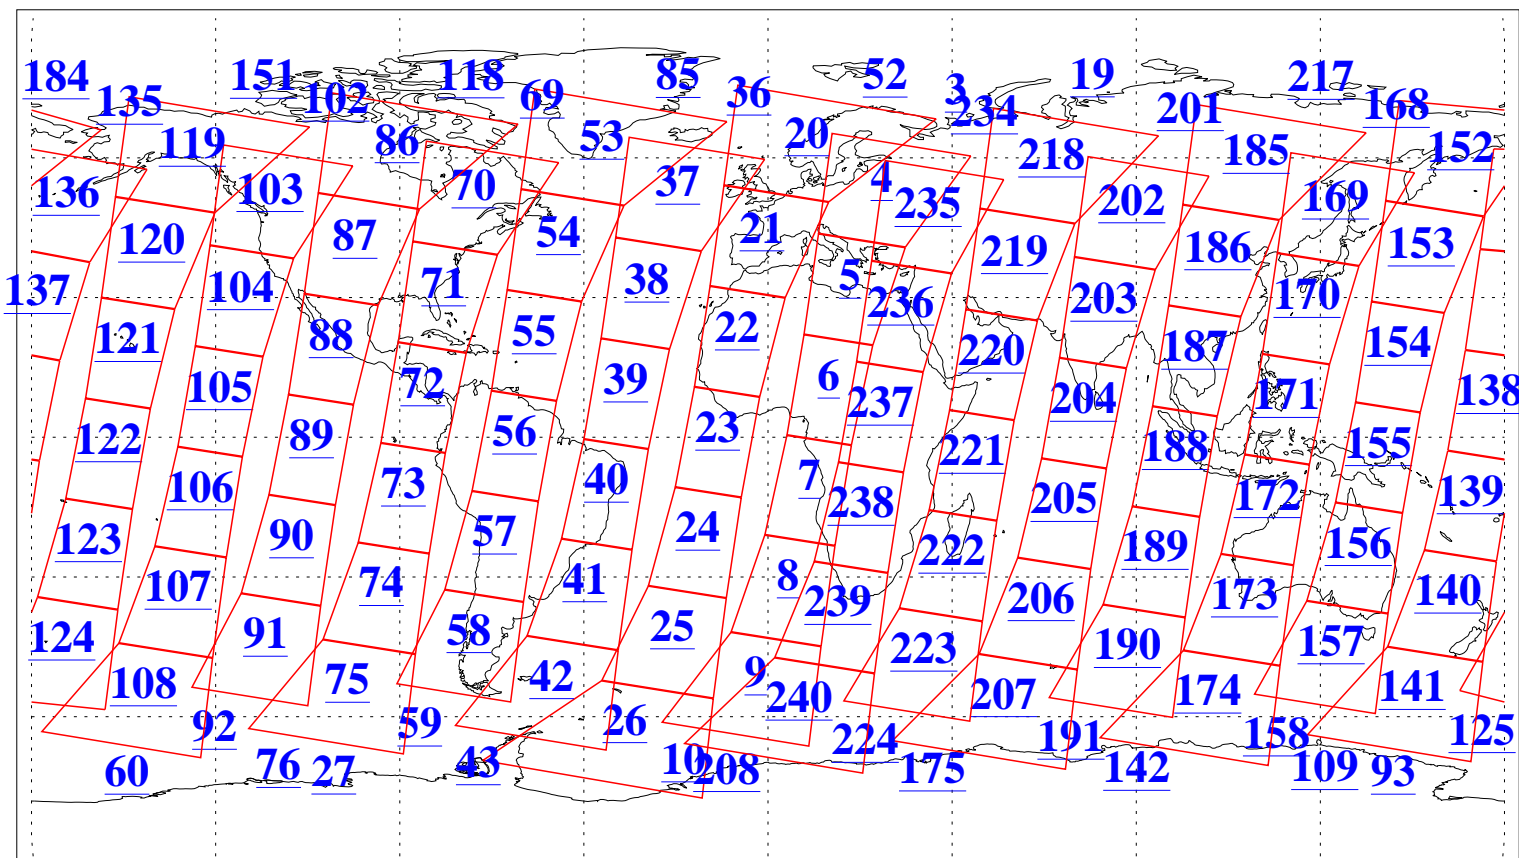

L1B Availability
AMSU Granules: 240
HSB Granules: 0
AIRS Granules: 240

13 Jun 2005
DoY 164
Aqua Day 1136
Granules: 1 to 120

Granules: 121 to 240

Legend: AMSU Available, HSB Available, AIRS Available

L1B Availability
AMSU Granules: 240
HSB Granules: 0
AIRS Granules: 240

13 Jun 2005
DoY 164
Aqua Day 1136
Ascending Granules

Descending Granules

Legend: AMSU Available, HSB Available, AIRS Available

L1B Availability
 AMSU Granules: 240
 HSB Granules: 0
 AIRS Granules: 240

13 Jun 2005
 DoY 164
 Aqua Day 1136

Northern Hemisphere Granules

Southern Hemisphere Granules

Legend: AMSU Available, HSB Available, AIRS Available