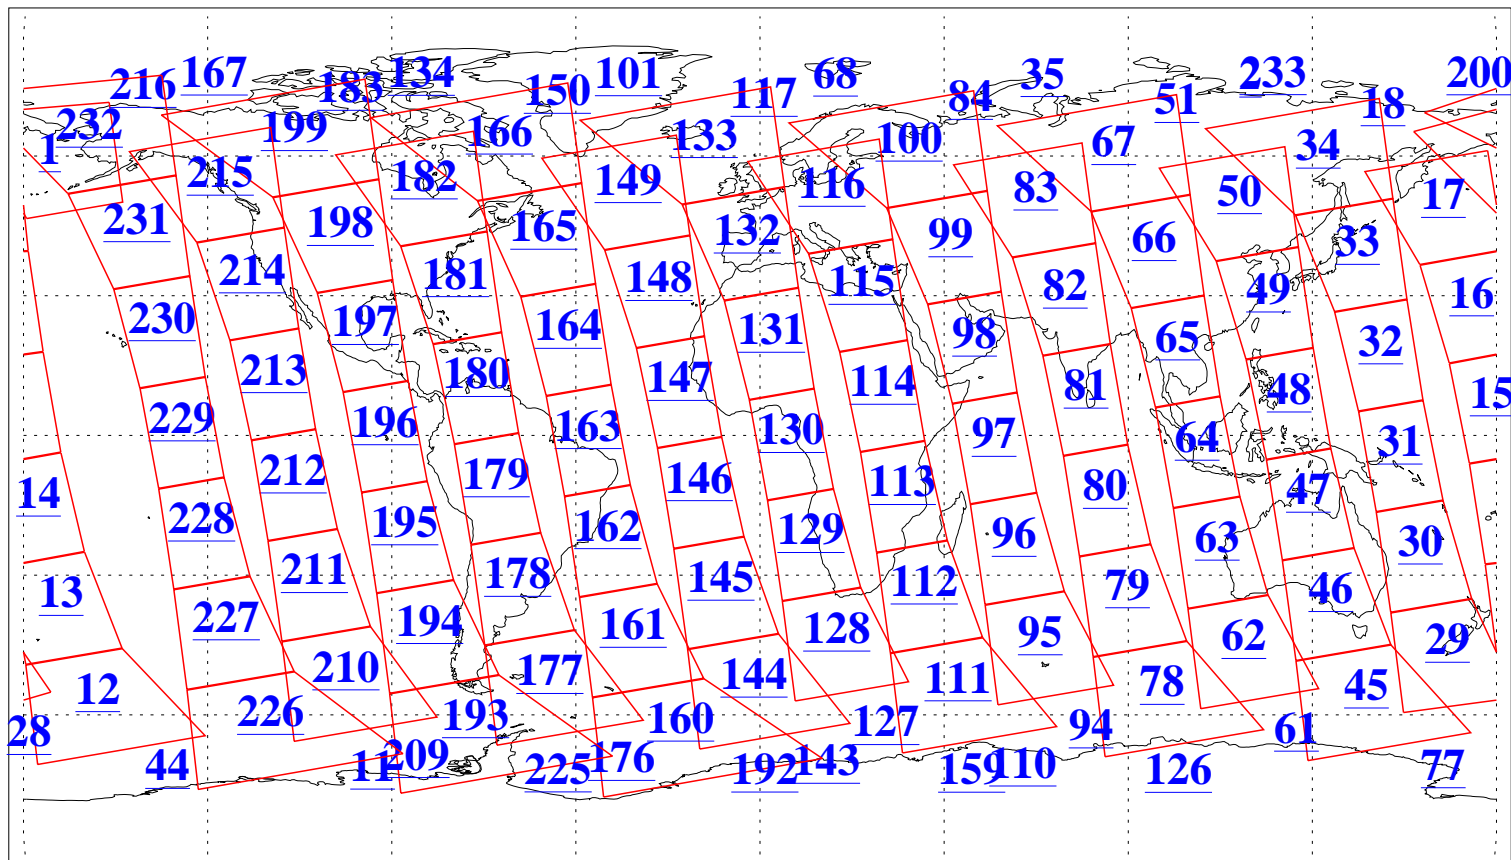

L1B Availability
AMSU Granules: 240
HSB Granules: 0
AIRS Granules: 240

13 Jun 2005
DoY 164
Aqua Day 1136
Granules: 1 to 120

Granules: 121 to 240

Legend: AMSU Available, HSB Available, AIRS Available

L1B Availability
AMSU Granules: 240
HSB Granules: 0
AIRS Granules: 240

13 Jun 2005
DoY 164
Aqua Day 1136
Ascending Granules

Descending Granules

Legend: AMSU Available, HSB Available, AIRS Available

L1B Availability
 AMSU Granules: 240
 HSB Granules: 0
 AIRS Granules: 240

13 Jun 2005
 DoY 164
 Aqua Day 1136

Northern Hemisphere Granules

Southern Hemisphere Granules

Legend: AMSU Available, HSB Available, AIRS Available