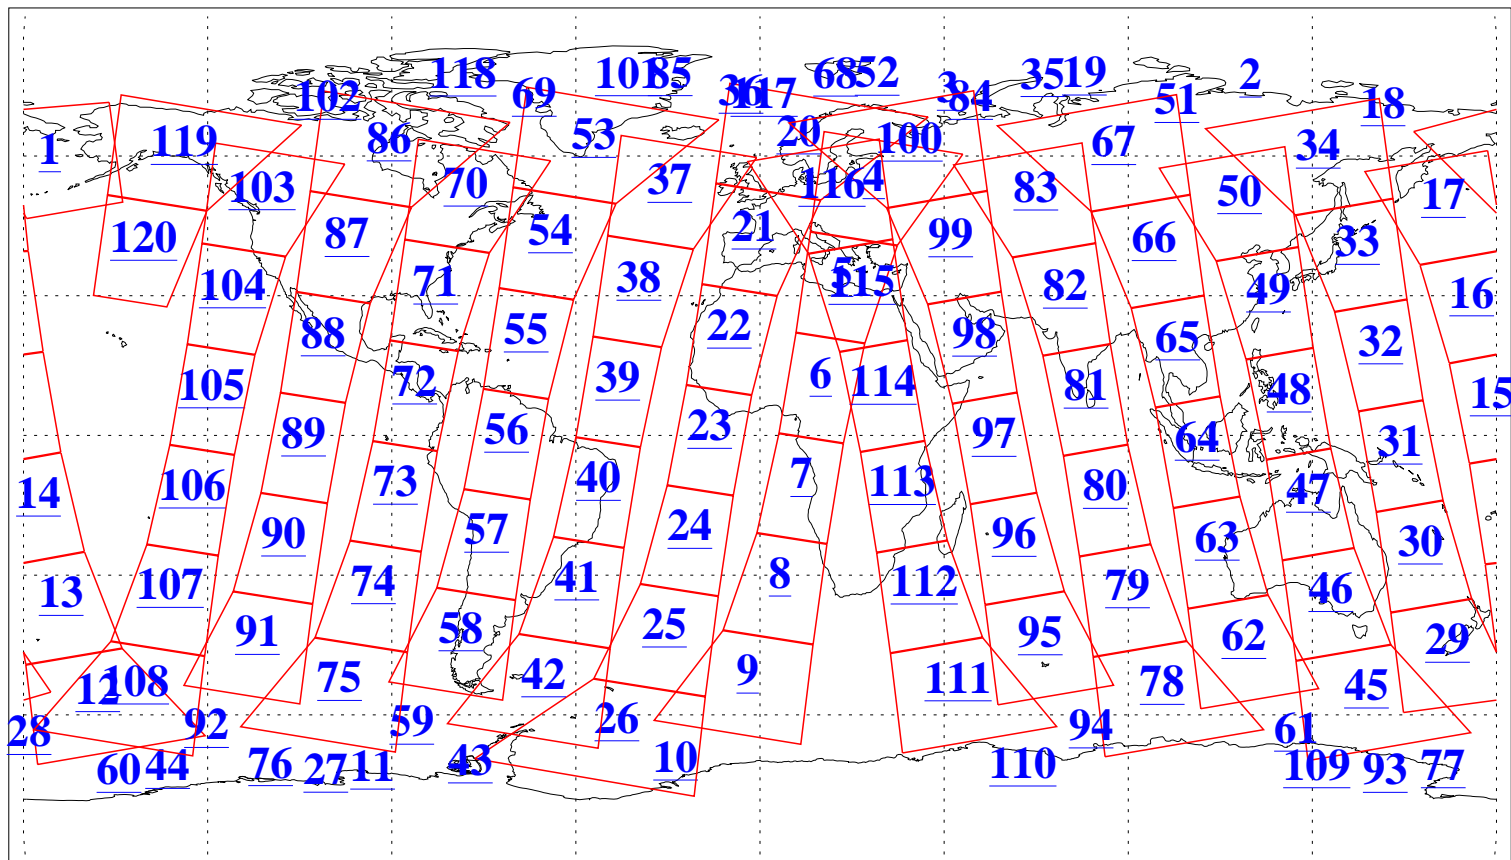

L1B Availability
AMSU Granules: 240
HSB Granules: 0
AIRS Granules: 240

13 Jun 2005
DoY 164
Aqua Day 1136
Granules: 1 to 120

Granules: 121 to 240

Legend: AMSU Available, HSB Available, AIRS Available

L1B Availability
AMSU Granules: 240
HSB Granules: 0
AIRS Granules: 240

13 Jun 2005
DoY 164
Aqua Day 1136
Ascending Granules

Descending Granules

Legend: AMSU Available, HSB Available, AIRS Available

L1B Availability
 AMSU Granules: 240
 HSB Granules: 0
 AIRS Granules: 240

13 Jun 2005
 DoY 164
 Aqua Day 1136

Northern Hemisphere Granules

Southern Hemisphere Granules

Legend: AMSU Available, HSB Available, AIRS Available