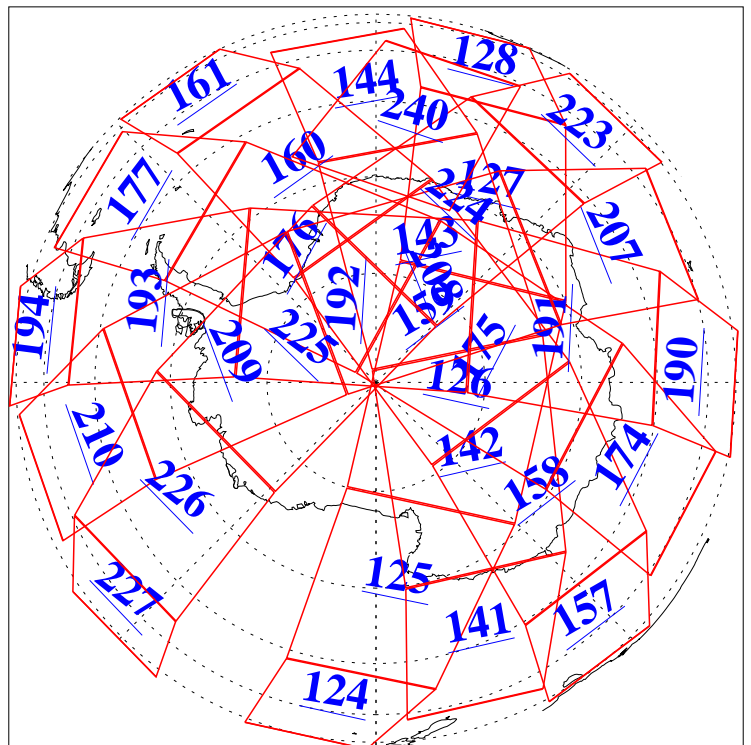

L1B Availability
AMSU Granules: 240
HSB Granules: 0
AIRS Granules: 240

13 Jun 2005
DoY 164
Aqua Day 1136
Granules: 1 to 120

Granules: 121 to 240

Legend: AMSU Available, HSB Available, AIRS Available

L1B Availability
AMSU Granules: 240
HSB Granules: 0
AIRS Granules: 240

13 Jun 2005
DoY 164
Aqua Day 1136
Ascending Granules

Descending Granules

Legend: AMSU Available, HSB Available, AIRS Available

L1B Availability
 AMSU Granules: 240
 HSB Granules: 0
 AIRS Granules: 240

13 Jun 2005
 DoY 164
 Aqua Day 1136

Northern Hemisphere Granules

Southern Hemisphere Granules

Legend: AMSU Available, HSB Available, AIRS Available