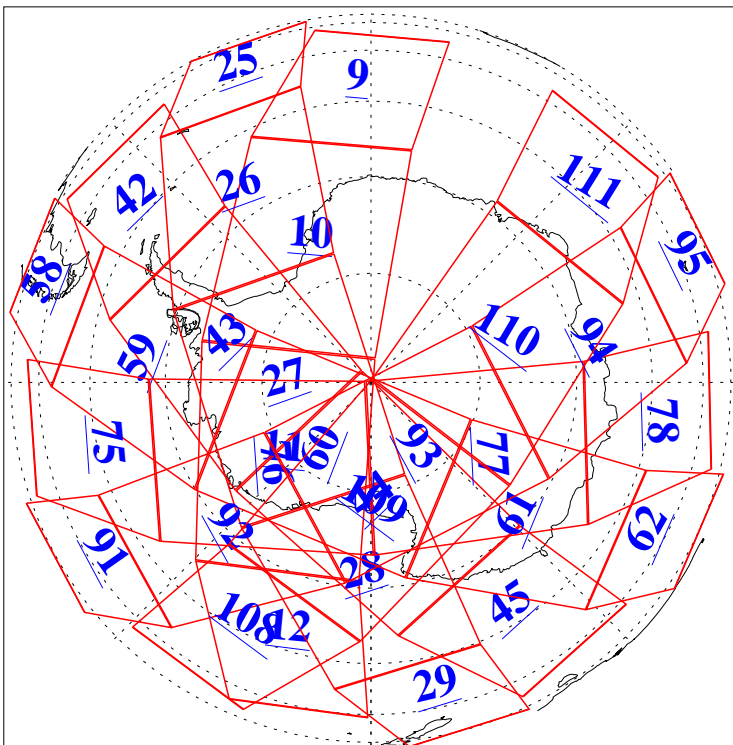

L1B Availability
AMSU Granules: 240
HSB Granules: 0
AIRS Granules: 240

13 Jun 2005
DoY 164
Aqua Day 1136
Granules: 1 to 120

Granules: 121 to 240

Legend: AMSU Available, HSB Available, AIRS Available

L1B Availability
AMSU Granules: 240
HSB Granules: 0
AIRS Granules: 240

13 Jun 2005
DoY 164
Aqua Day 1136
Ascending Granules

Descending Granules

Legend: AMSU Available, HSB Available, AIRS Available

L1B Availability
 AMSU Granules: 240
 HSB Granules: 0
 AIRS Granules: 240

13 Jun 2005
 DoY 164
 Aqua Day 1136

Northern Hemisphere Granules

Southern Hemisphere Granules

Legend: AMSU Available, HSB Available, AIRS Available