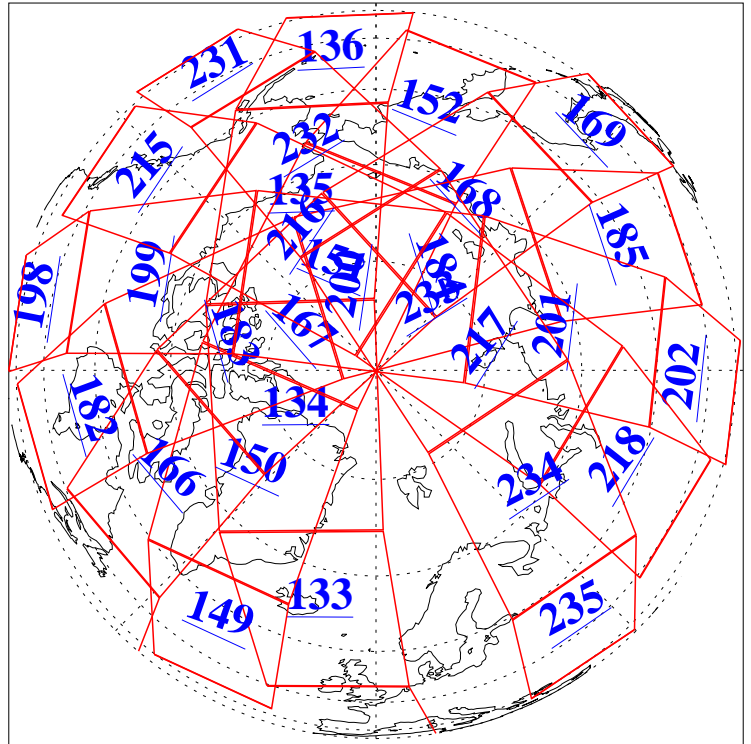

L1B Availability
AMSU Granules: 240
HSB Granules: 0
AIRS Granules: 240

13 Jun 2005
DoY 164
Aqua Day 1136
Granules: 1 to 120

Granules: 121 to 240

Legend: AMSU Available, HSB Available, AIRS Available

L1B Availability
AMSU Granules: 240
HSB Granules: 0
AIRS Granules: 240

13 Jun 2005
DoY 164
Aqua Day 1136
Ascending Granules

Descending Granules

Legend: AMSU Available, HSB Available, AIRS Available

L1B Availability
 AMSU Granules: 240
 HSB Granules: 0
 AIRS Granules: 240

13 Jun 2005
 DoY 164
 Aqua Day 1136

Northern Hemisphere Granules

Southern Hemisphere Granules

Legend: AMSU Available, HSB Available, AIRS Available