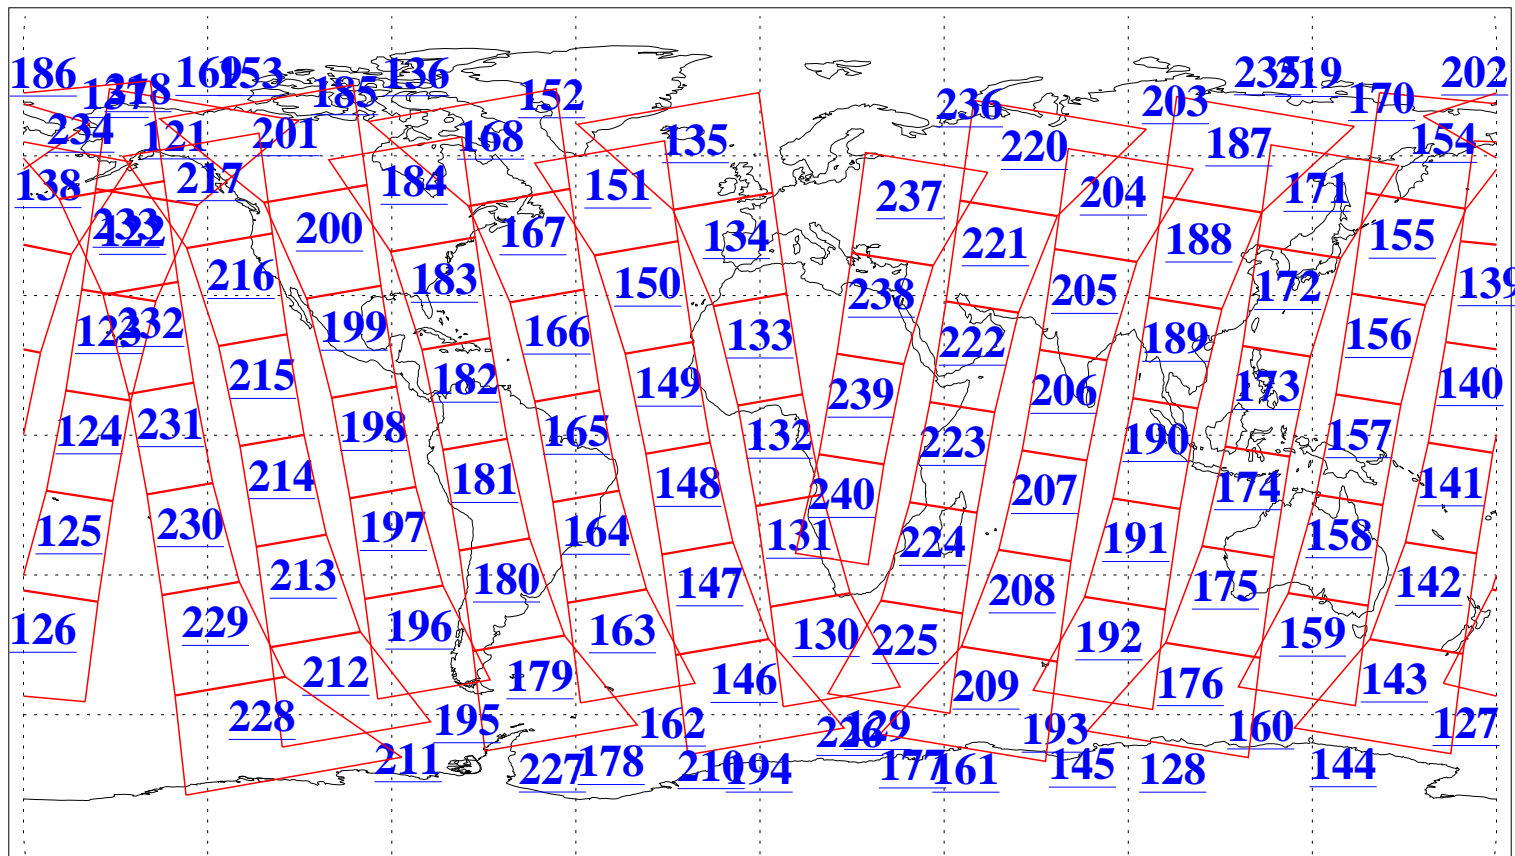

L1B Availability
AMSU Granules: 240
HSB Granules: 0
AIRS Granules: 240

11 Jun 2005
DoY 162
Aqua Day 1134
Granules: 1 to 120

Granules: 121 to 240

Legend: AMSU Available, HSB Available, AIRS Available

L1B Availability
AMSU Granules: 240
HSB Granules: 0
AIRS Granules: 240

11 Jun 2005
DoY 162
Aqua Day 1134
Ascending Granules

Descending Granules

Legend: AMSU Available, HSB Available, AIRS Available

L1B Availability
 AMSU Granules: 240
 HSB Granules: 0
 AIRS Granules: 240

11 Jun 2005
 DoY 162
 Aqua Day 1134