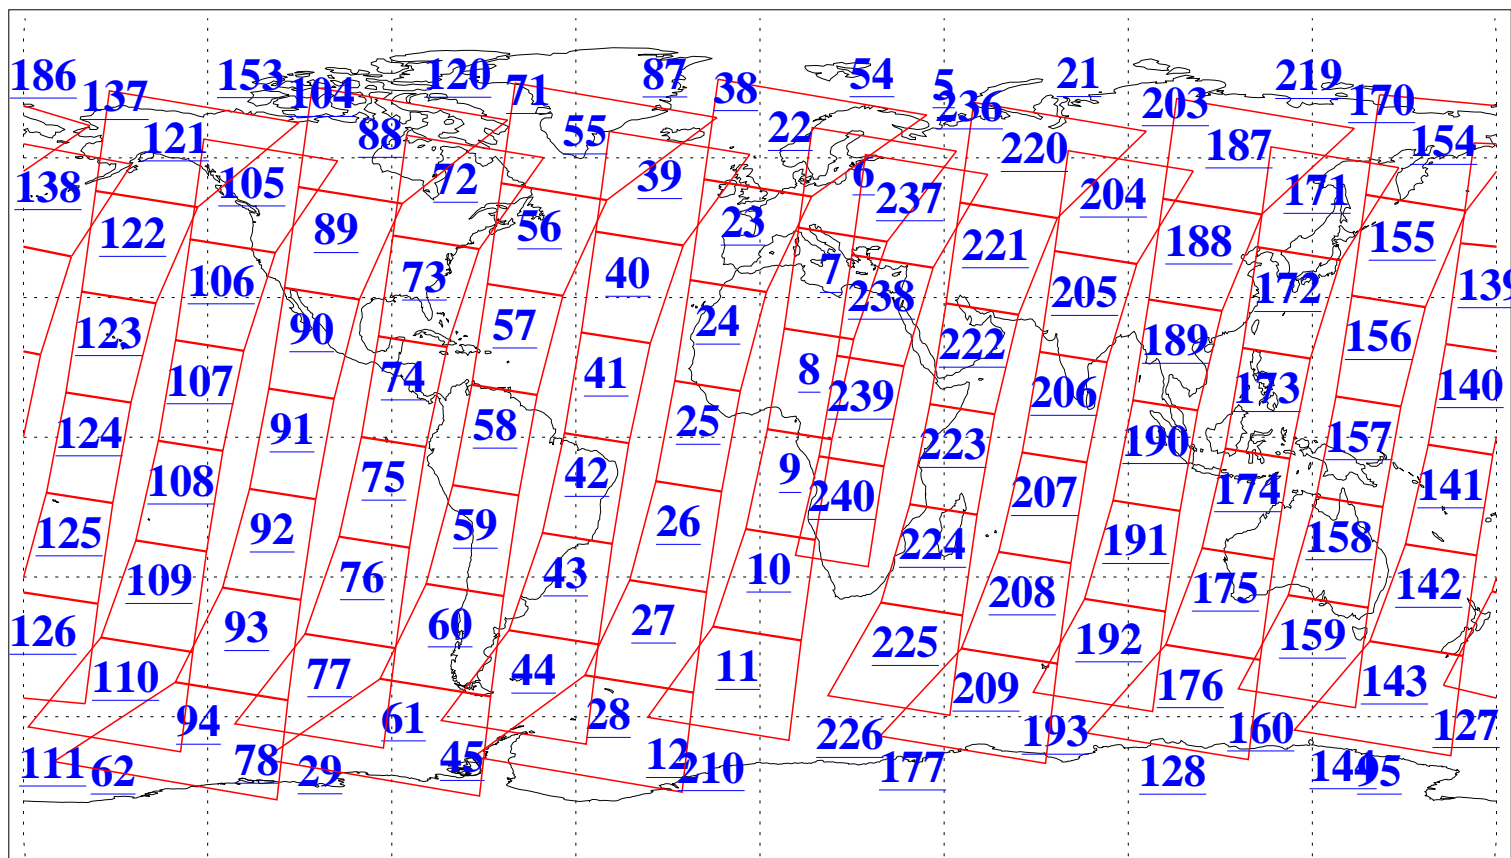

L1B Availability
AMSU Granules: 240
HSB Granules: 0
AIRS Granules: 240

11 Jun 2005
DoY 162
Aqua Day 1134
Granules: 1 to 120

Granules: 121 to 240

Legend: AMSU Available, HSB Available, AIRS Available

L1B Availability
AMSU Granules: 240
HSB Granules: 0
AIRS Granules: 240

11 Jun 2005
DoY 162
Aqua Day 1134
Ascending Granules

Descending Granules

Legend: AMSU Available, HSB Available, AIRS Available

L1B Availability
 AMSU Granules: 240
 HSB Granules: 0
 AIRS Granules: 240

11 Jun 2005
 DoY 162
 Aqua Day 1134

Northern Hemisphere Granules

Southern Hemisphere Granules

Legend: AMSU Available, HSB Available, AIRS Available