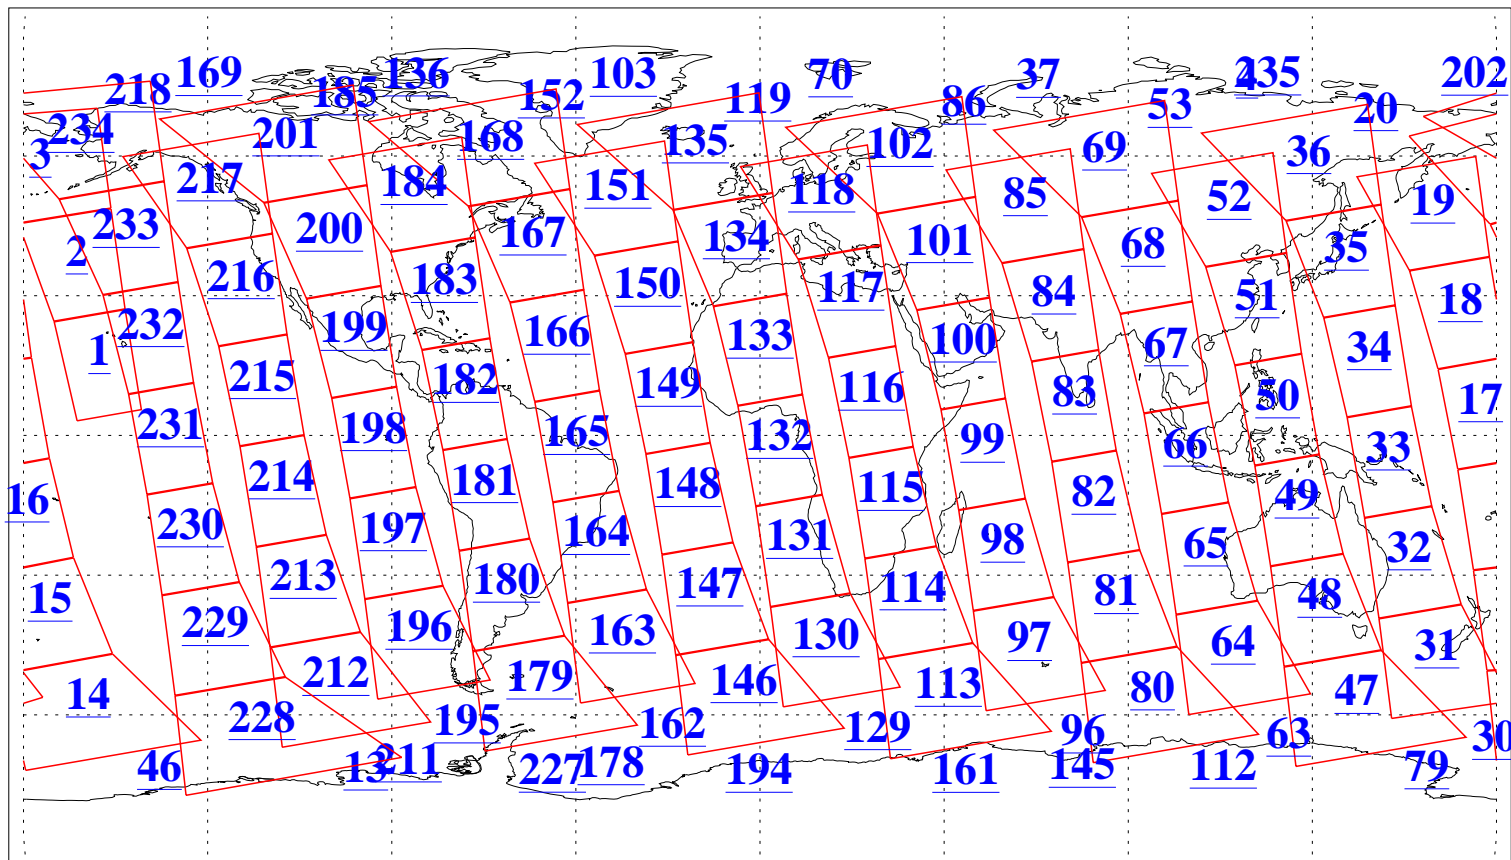

L1B Availability
AMSU Granules: 240
HSB Granules: 0
AIRS Granules: 240

11 Jun 2005
DoY 162
Aqua Day 1134
Granules: 1 to 120

Granules: 121 to 240

Legend: AMSU Available, HSB Available, AIRS Available

L1B Availability
AMSU Granules: 240
HSB Granules: 0
AIRS Granules: 240

11 Jun 2005
DoY 162
Aqua Day 1134
Ascending Granules

Descending Granules

Legend: AMSU Available, HSB Available, AIRS Available

L1B Availability
 AMSU Granules: 240
 HSB Granules: 0
 AIRS Granules: 240

11 Jun 2005
 DoY 162
 Aqua Day 1134

Northern Hemisphere Granules

Southern Hemisphere Granules

Legend: AMSU Available, HSB Available, AIRS Available