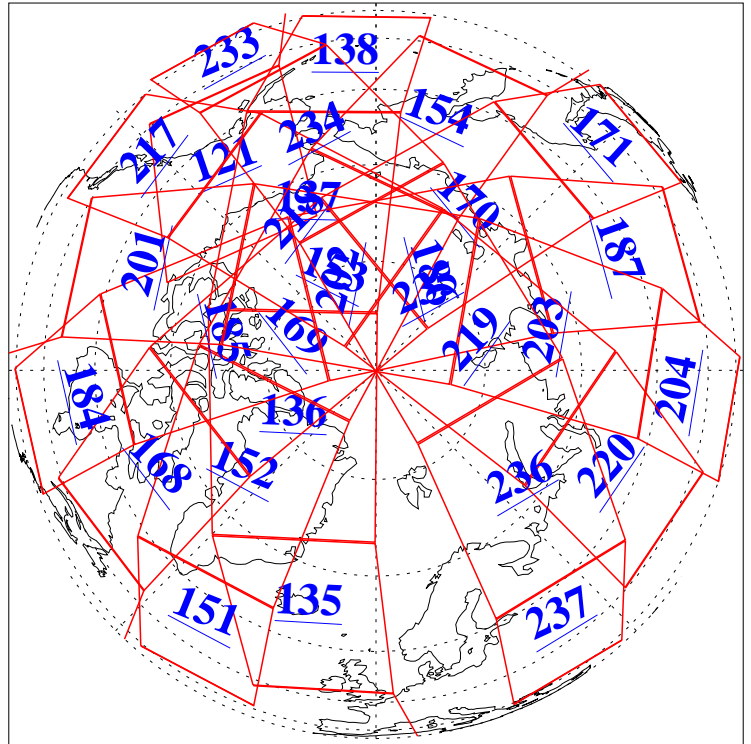

L1B Availability
AMSU Granules: 240
HSB Granules: 0
AIRS Granules: 240

11 Jun 2005
DoY 162
Aqua Day 1134
Granules: 1 to 120

Granules: 121 to 240

Legend: AMSU Available, HSB Available, AIRS Available

L1B Availability
AMSU Granules: 240
HSB Granules: 0
AIRS Granules: 240

11 Jun 2005
DoY 162
Aqua Day 1134
Ascending Granules

Descending Granules

Legend: AMSU Available, HSB Available, AIRS Available

L1B Availability
 AMSU Granules: 240
 HSB Granules: 0
 AIRS Granules: 240

11 Jun 2005
 DoY 162
 Aqua Day 1134

Northern Hemisphere Granules

Southern Hemisphere Granules

Legend: AMSU Available, HSB Available, AIRS Available