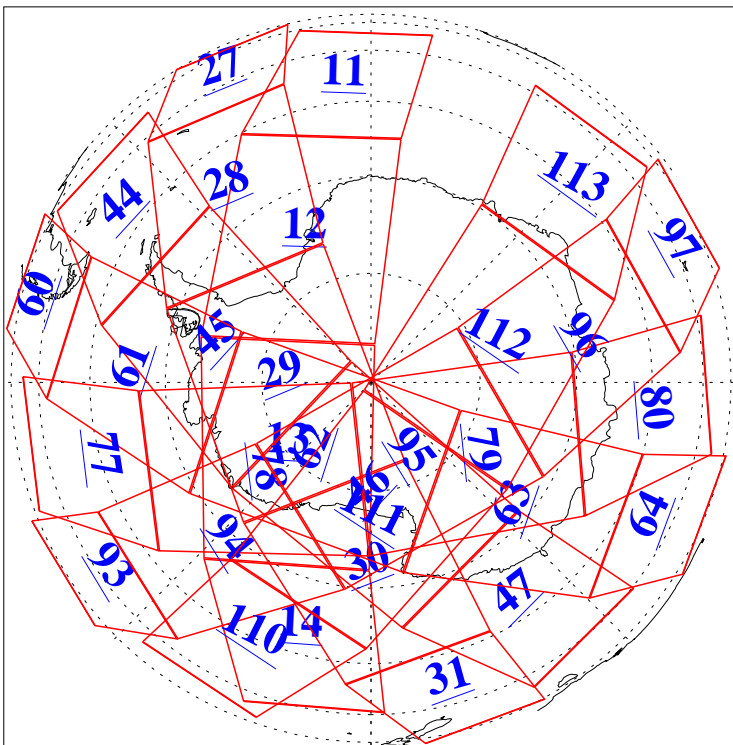

L1B Availability
AMSU Granules: 240
HSB Granules: 0
AIRS Granules: 240

11 Jun 2005
DoY 162
Aqua Day 1134
Granules: 1 to 120

Granules: 121 to 240

Legend: AMSU Available, HSB Available, AIRS Available

L1B Availability
AMSU Granules: 240
HSB Granules: 0
AIRS Granules: 240

11 Jun 2005
DoY 162
Aqua Day 1134
Ascending Granules

Descending Granules

Legend: AMSU Available, HSB Available, AIRS Available

L1B Availability
 AMSU Granules: 240
 HSB Granules: 0
 AIRS Granules: 240

11 Jun 2005
 DoY 162
 Aqua Day 1134

Northern Hemisphere Granules

Southern Hemisphere Granules

Legend: AMSU Available, HSB Available, AIRS Available