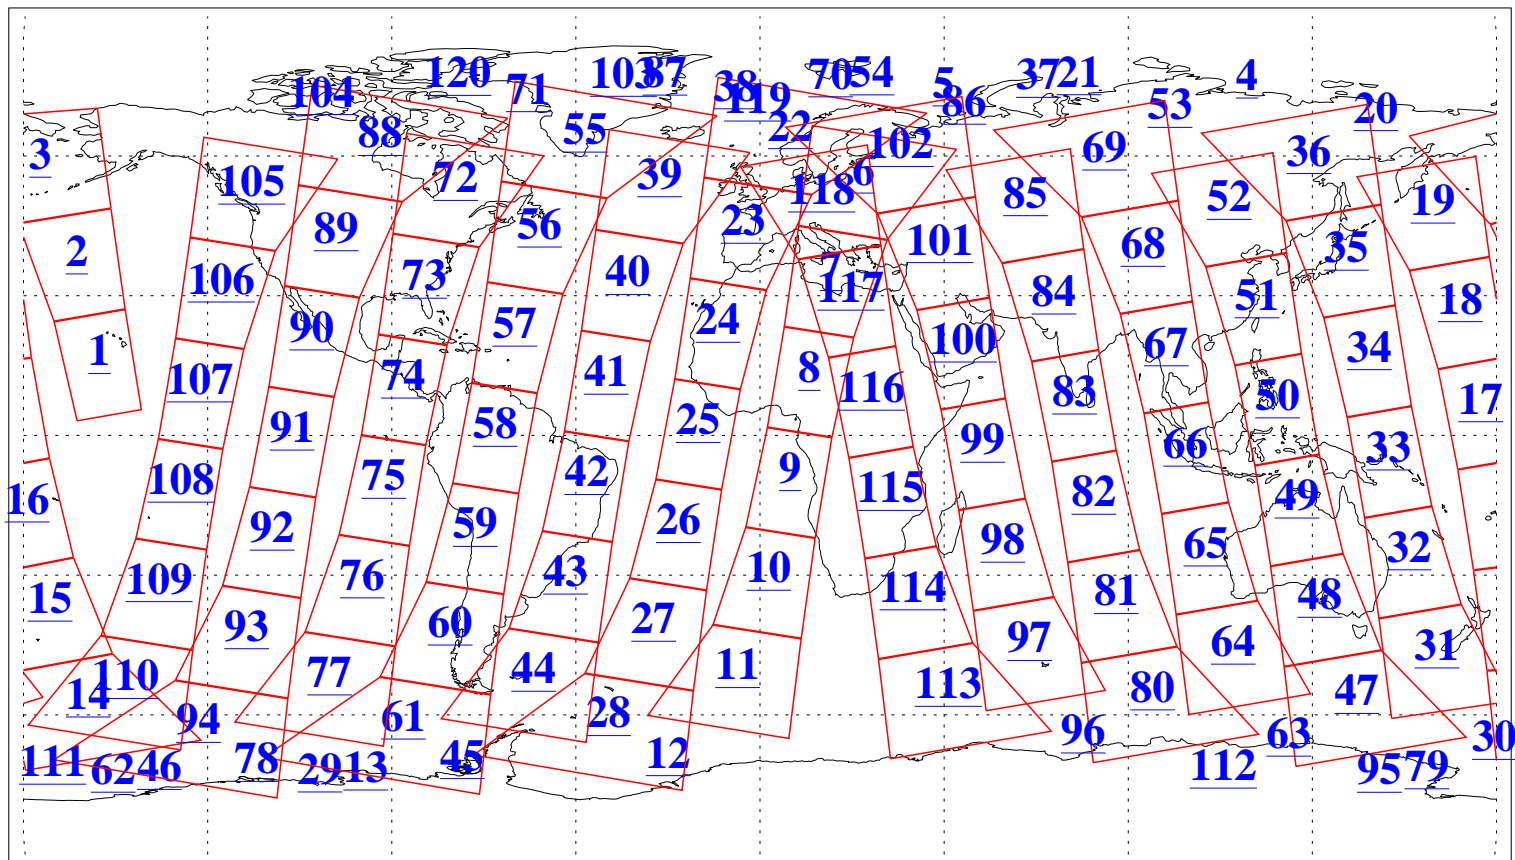

L1B Availability
AMSU Granules: 240
HSB Granules: 0
AIRS Granules: 240

11 Jun 2005
DoY 162
Aqua Day 1134
Granules: 1 to 120

Granules: 121 to 240

Legend: AMSU Available, HSB Available, AIRS Available

L1B Availability
AMSU Granules: 240
HSB Granules: 0
AIRS Granules: 240

11 Jun 2005
DoY 162
Aqua Day 1134
Ascending Granules

Descending Granules

Legend: AMSU Available, HSB Available, AIRS Available

L1B Availability
 AMSU Granules: 240
 HSB Granules: 0
 AIRS Granules: 240

11 Jun 2005
 DoY 162
 Aqua Day 1134

Northern Hemisphere Granules

Southern Hemisphere Granules

Legend: AMSU Available, HSB Available, AIRS Available