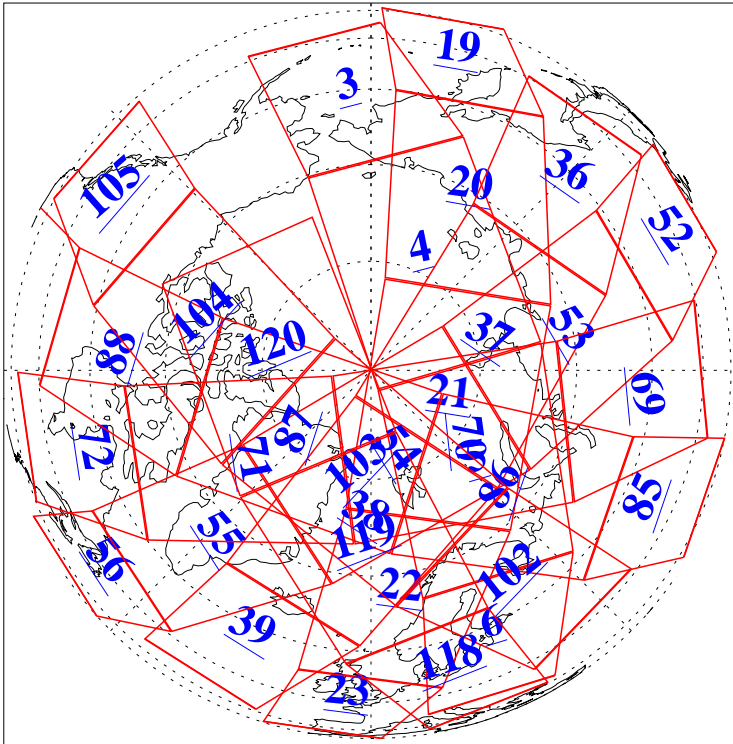

L1B Availability
AMSU Granules: 240
HSB Granules: 0
AIRS Granules: 240

11 Jun 2005
DoY 162
Aqua Day 1134
Granules: 1 to 120

Granules: 121 to 240

Legend: AMSU Available, HSB Available, AIRS Available

L1B Availability
AMSU Granules: 240
HSB Granules: 0
AIRS Granules: 240

11 Jun 2005
DoY 162
Aqua Day 1134
Ascending Granules

Descending Granules

Legend: AMSU Available, HSB Available, AIRS Available

L1B Availability
 AMSU Granules: 240
 HSB Granules: 0
 AIRS Granules: 240

11 Jun 2005
 DoY 162
 Aqua Day 1134

Northern Hemisphere Granules

Southern Hemisphere Granules

Legend: AMSU Available, HSB Available, AIRS Available