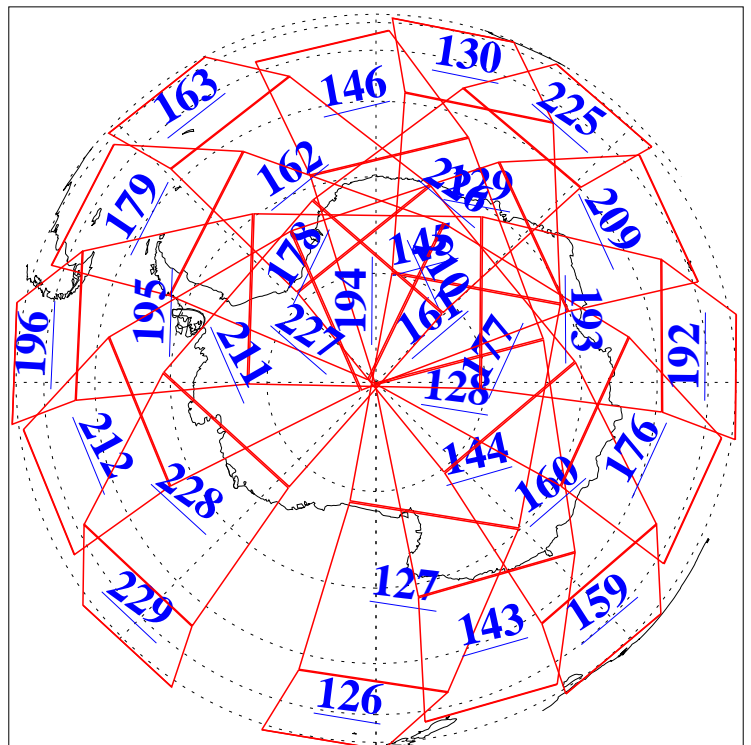

L1B Availability
AMSU Granules: 240
HSB Granules: 0
AIRS Granules: 240

11 Jun 2005
DoY 162
Aqua Day 1134
Granules: 1 to 120

Granules: 121 to 240

Legend: AMSU Available, HSB Available, AIRS Available

L1B Availability
AMSU Granules: 240
HSB Granules: 0
AIRS Granules: 240

11 Jun 2005
DoY 162
Aqua Day 1134
Ascending Granules

Descending Granules

Legend: AMSU Available, HSB Available, AIRS Available

L1B Availability
 AMSU Granules: 240
 HSB Granules: 0
 AIRS Granules: 240

11 Jun 2005
 DoY 162
 Aqua Day 1134

Northern Hemisphere Granules

Southern Hemisphere Granules

Legend: AMSU Available, HSB Available, AIRS Available