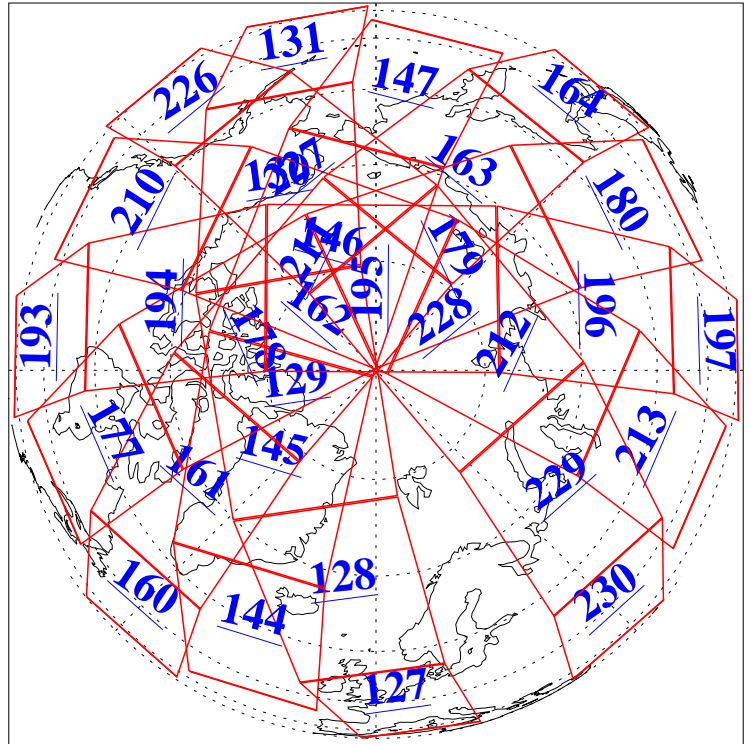

10 Jun 2005
DoY 161
Aqua Day 1133
Ascending Granules

Descending Granules

Legend: AMSU Available, HSB Available, AIRS Available

L1B Availability
 AMSU Granules: 240
 HSB Granules: 0
 AIRS Granules: 240

10 Jun 2005
 DoY 161
 Aqua Day 1133

Northern Hemisphere Granules

Southern Hemisphere Granules

Legend: AMSU Available, HSB Available, AIRS Available