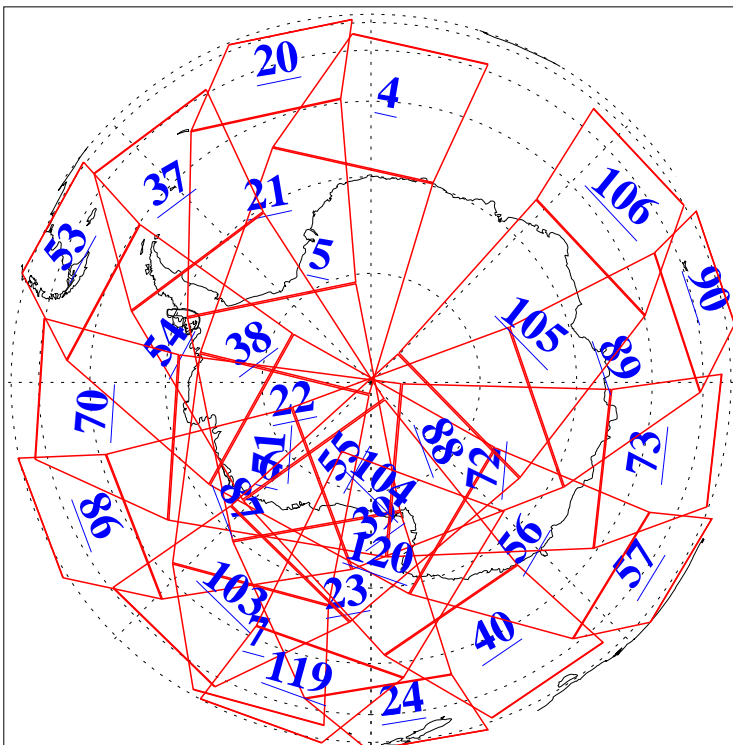

L1B Availability
AMSU Granules: 240
HSB Granules: 0
AIRS Granules: 240

10 Jun 2005
DoY 161
Aqua Day 1133
Granules: 1 to 120

Granules: 121 to 240

Legend: AMSU Available, HSB Available, AIRS Available

L1B Availability
AMSU Granules: 240
HSB Granules: 0
AIRS Granules: 240

10 Jun 2005
DoY 161
Aqua Day 1133
Ascending Granules

Descending Granules

Legend: AMSU Available, HSB Available, AIRS Available

L1B Availability
 AMSU Granules: 240
 HSB Granules: 0
 AIRS Granules: 240

10 Jun 2005
 DoY 161
 Aqua Day 1133

Northern Hemisphere Granules

Southern Hemisphere Granules

Legend: AMSU Available, HSB Available, AIRS Available