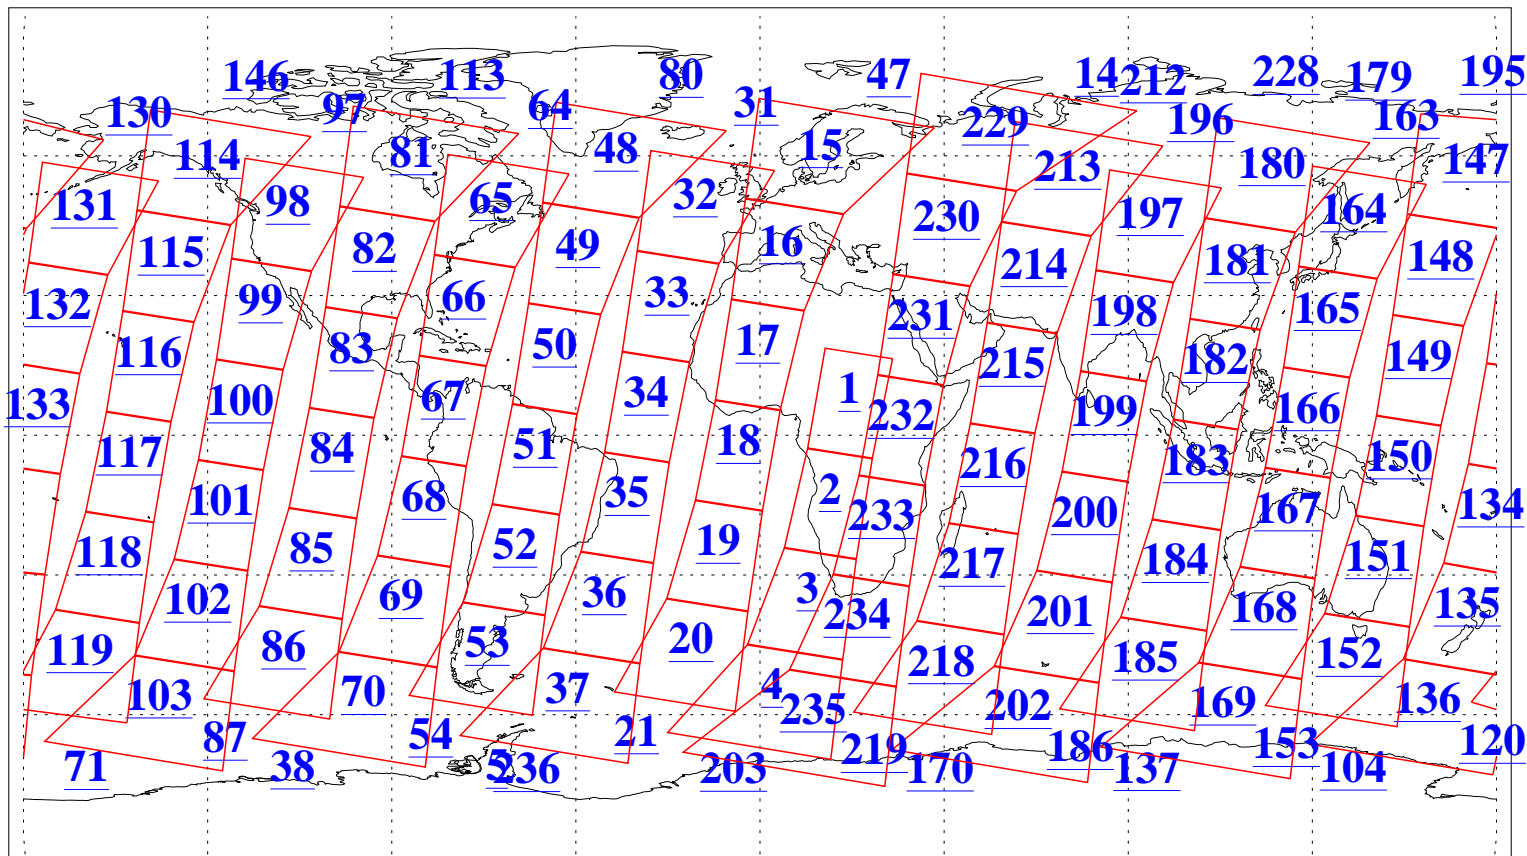

L1B Availability
AMSU Granules: 240
HSB Granules: 0
AIRS Granules: 240

10 Jun 2005
DoY 161
Aqua Day 1133
Granules: 1 to 120

Granules: 121 to 240

Legend: AMSU Available, HSB Available, AIRS Available

L1B Availability
AMSU Granules: 240
HSB Granules: 0
AIRS Granules: 240

10 Jun 2005
DoY 161
Aqua Day 1133
Ascending Granules

Descending Granules

Legend: AMSU Available, HSB Available, AIRS Available

L1B Availability
 AMSU Granules: 240
 HSB Granules: 0
 AIRS Granules: 240

10 Jun 2005
 DoY 161
 Aqua Day 1133

Northern Hemisphere Granules

Southern Hemisphere Granules

Legend: AMSU Available, HSB Available, AIRS Available