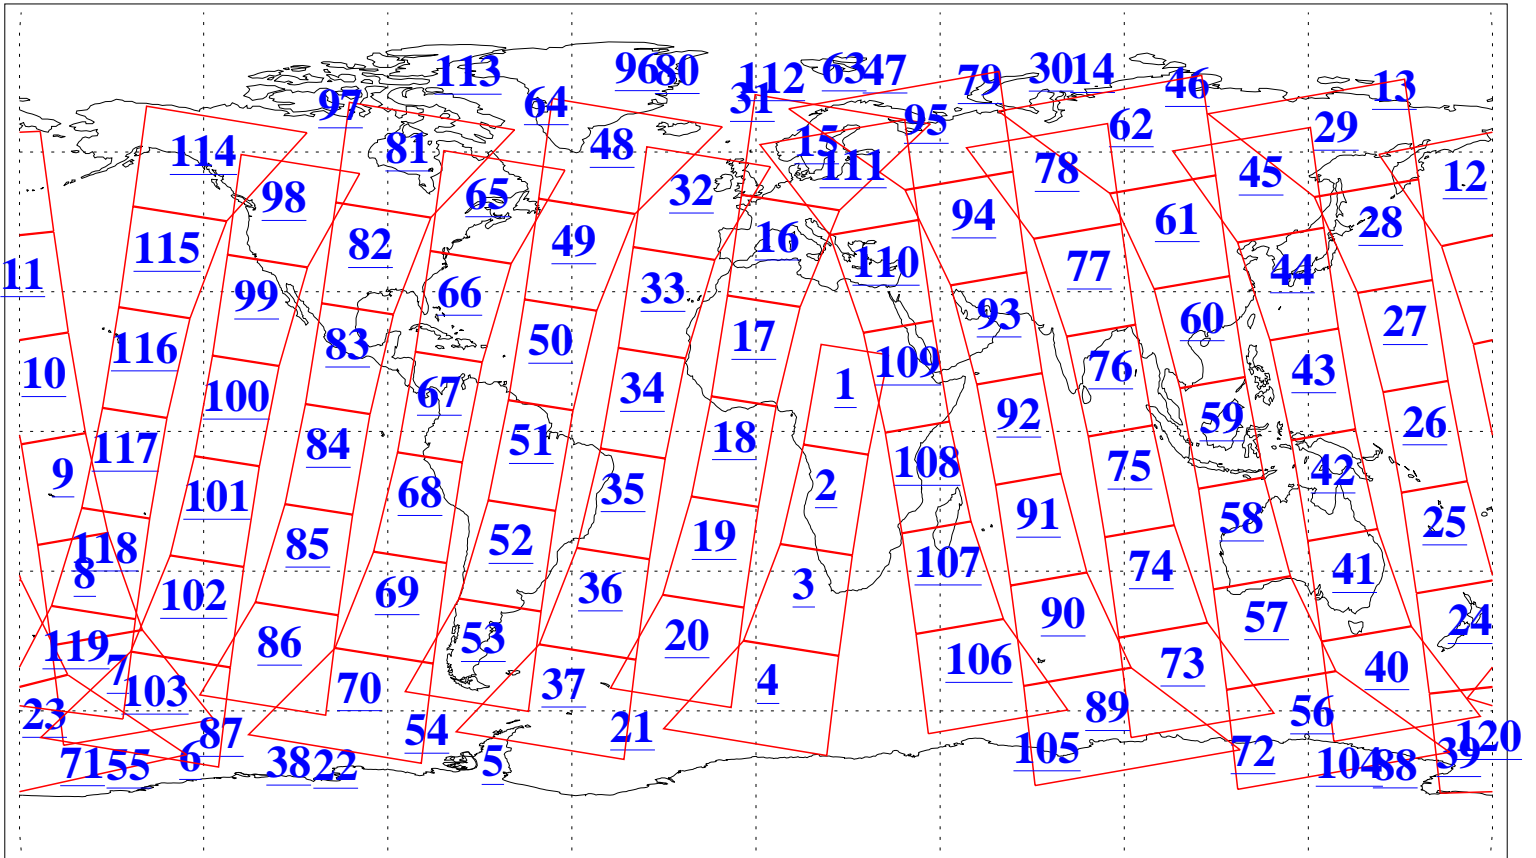

L1B Availability
AMSU Granules: 240
HSB Granules: 0
AIRS Granules: 240

10 Jun 2005
DoY 161
Aqua Day 1133
Granules: 1 to 120

Granules: 121 to 240

Legend: AMSU Available, HSB Available, AIRS Available

L1B Availability
AMSU Granules: 240
HSB Granules: 0
AIRS Granules: 240

10 Jun 2005
DoY 161
Aqua Day 1133
Ascending Granules

Descending Granules

Legend: AMSU Available, HSB Available, AIRS Available

L1B Availability
 AMSU Granules: 240
 HSB Granules: 0
 AIRS Granules: 240

10 Jun 2005
 DoY 161
 Aqua Day 1133

Northern Hemisphere Granules

Southern Hemisphere Granules

Legend: AMSU Available, HSB Available, AIRS Available