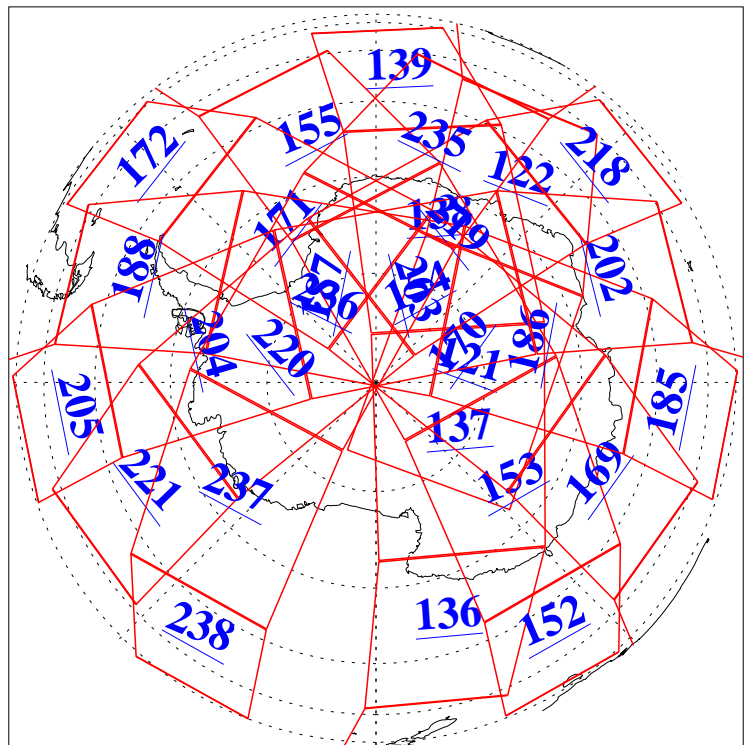

L1B Availability
AMSU Granules: 240
HSB Granules: 0
AIRS Granules: 240

10 Jun 2005
DoY 161
Aqua Day 1133
Granules: 1 to 120

Granules: 121 to 240

Legend: AMSU Available, HSB Available, AIRS Available

L1B Availability
AMSU Granules: 240
HSB Granules: 0
AIRS Granules: 240

10 Jun 2005
DoY 161
Aqua Day 1133
Ascending Granules

Descending Granules

Legend: AMSU Available, HSB Available, AIRS Available

L1B Availability
 AMSU Granules: 240
 HSB Granules: 0
 AIRS Granules: 240

10 Jun 2005
 DoY 161
 Aqua Day 1133

Northern Hemisphere Granules

Southern Hemisphere Granules

Legend: AMSU Available, HSB Available, AIRS Available