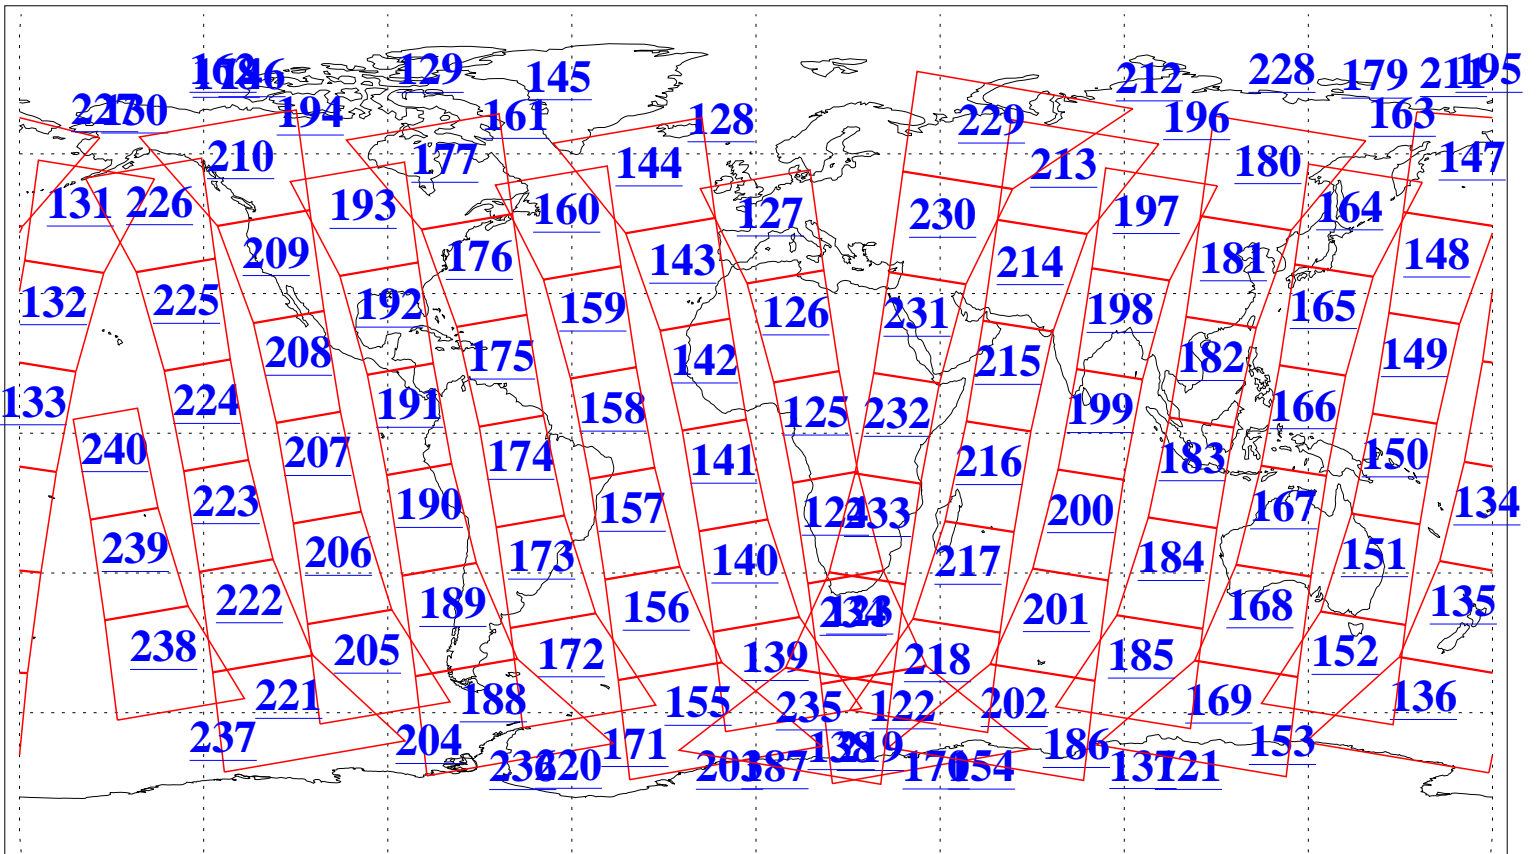

L1B Availability
AMSU Granules: 240
HSB Granules: 0
AIRS Granules: 240

10 Jun 2005
DoY 161
Aqua Day 1133
Granules: 1 to 120

Granules: 121 to 240

Legend: AMSU Available, HSB Available, AIRS Available

L1B Availability
AMSU Granules: 240
HSB Granules: 0
AIRS Granules: 240

10 Jun 2005
DoY 161
Aqua Day 1133
Ascending Granules

Descending Granules

Legend: AMSU Available, HSB Available, AIRS Available

L1B Availability
 AMSU Granules: 240
 HSB Granules: 0
 AIRS Granules: 240

10 Jun 2005
 DoY 161
 Aqua Day 1133