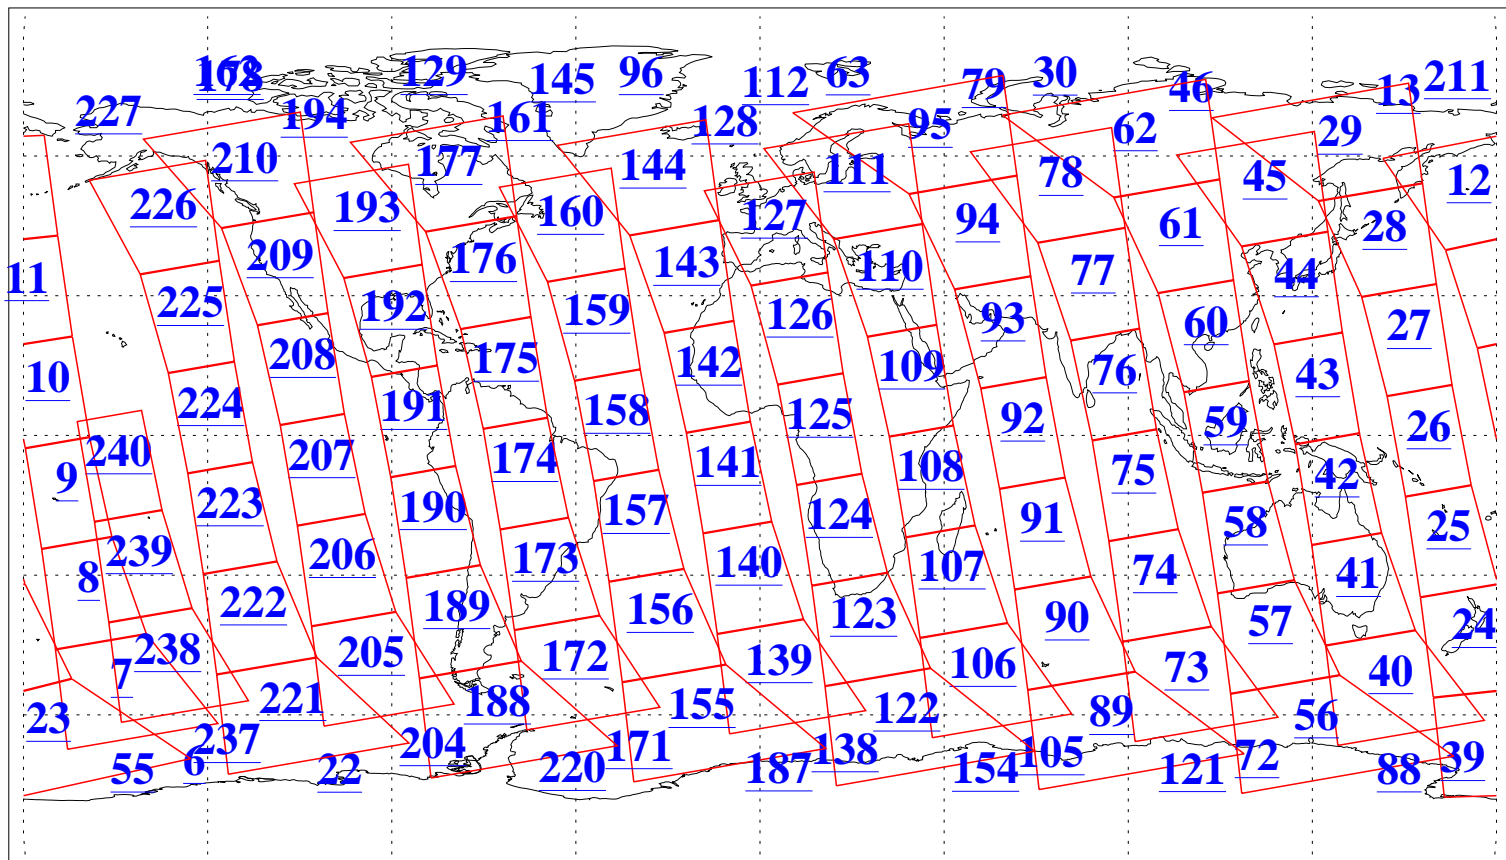

L1B Availability
AMSU Granules: 240
HSB Granules: 0
AIRS Granules: 240

10 Jun 2005
DoY 161
Aqua Day 1133
Granules: 1 to 120

Granules: 121 to 240

Legend: AMSU Available, HSB Available, AIRS Available

L1B Availability
AMSU Granules: 240
HSB Granules: 0
AIRS Granules: 240

10 Jun 2005
DoY 161
Aqua Day 1133
Ascending Granules

Descending Granules

Legend: AMSU Available, HSB Available, AIRS Available

L1B Availability
 AMSU Granules: 240
 HSB Granules: 0
 AIRS Granules: 240

10 Jun 2005
 DoY 161
 Aqua Day 1133

Northern Hemisphere Granules

Southern Hemisphere Granules

Legend: AMSU Available, HSB Available, AIRS Available