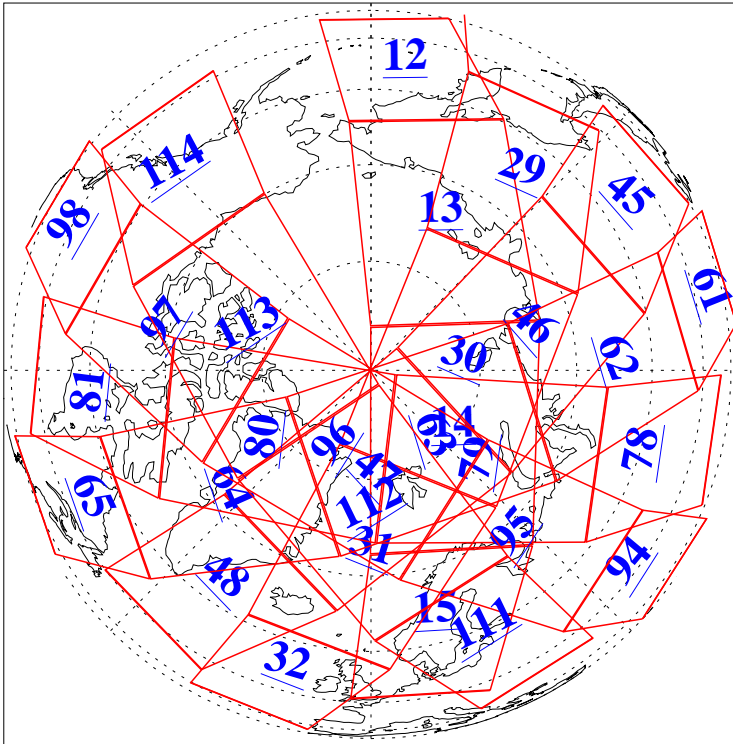

L1B Availability
AMSU Granules: 240
HSB Granules: 0
AIRS Granules: 240

10 Jun 2005
DoY 161
Aqua Day 1133
Granules: 1 to 120

Granules: 121 to 240

Legend: AMSU Available, HSB Available, AIRS Available

L1B Availability
AMSU Granules: 240
HSB Granules: 0
AIRS Granules: 240

10 Jun 2005
DoY 161
Aqua Day 1133
Ascending Granules

Descending Granules

Legend: AMSU Available, HSB Available, AIRS Available

L1B Availability
 AMSU Granules: 240
 HSB Granules: 0
 AIRS Granules: 240

10 Jun 2005
 DoY 161
 Aqua Day 1133

Northern Hemisphere Granules

Southern Hemisphere Granules

Legend: AMSU Available, HSB Available, AIRS Available