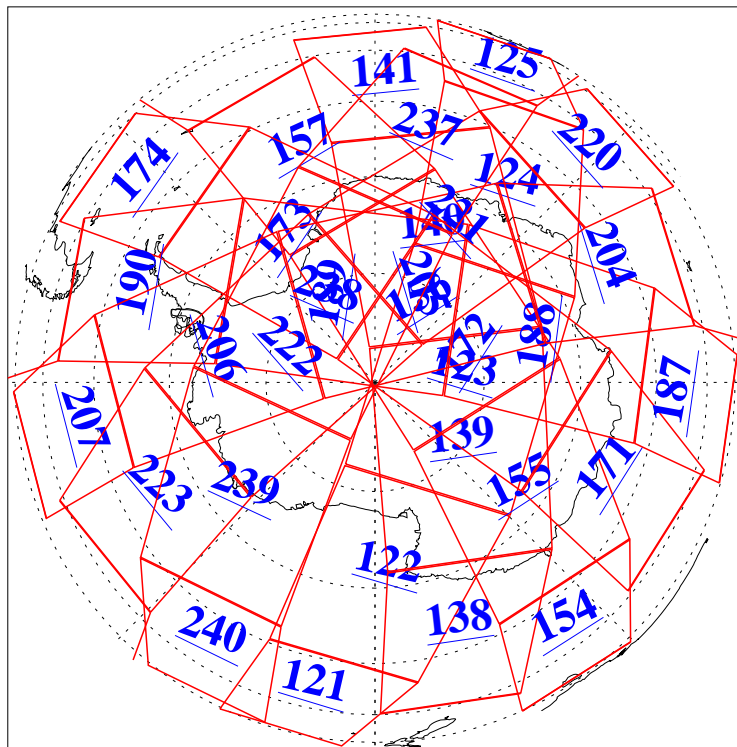

L1B Availability  
AMSU Granules: 240  
HSB Granules: 0  
AIRS Granules: 240

8 Jun 2005  
DoY 159  
Aqua Day 1131  
Granules: 1 to 120

Granules: 121 to 240

Legend: AMSU Available, HSB Available, AIRS Available

L1B Availability  
AMSU Granules: 240  
HSB Granules: 0  
AIRS Granules: 240

8 Jun 2005  
DoY 159  
Aqua Day 1131  
Ascending Granules

Descending Granules

Legend: AMSU Available, HSB Available, AIRS Available

L1B Availability  
 AMSU Granules: 240  
 HSB Granules: 0  
 AIRS Granules: 240

8 Jun 2005  
 DoY 159  
 Aqua Day 1131

Northern Hemisphere Granules

Southern Hemisphere Granules

Legend: AMSU Available, HSB Available, AIRS Available