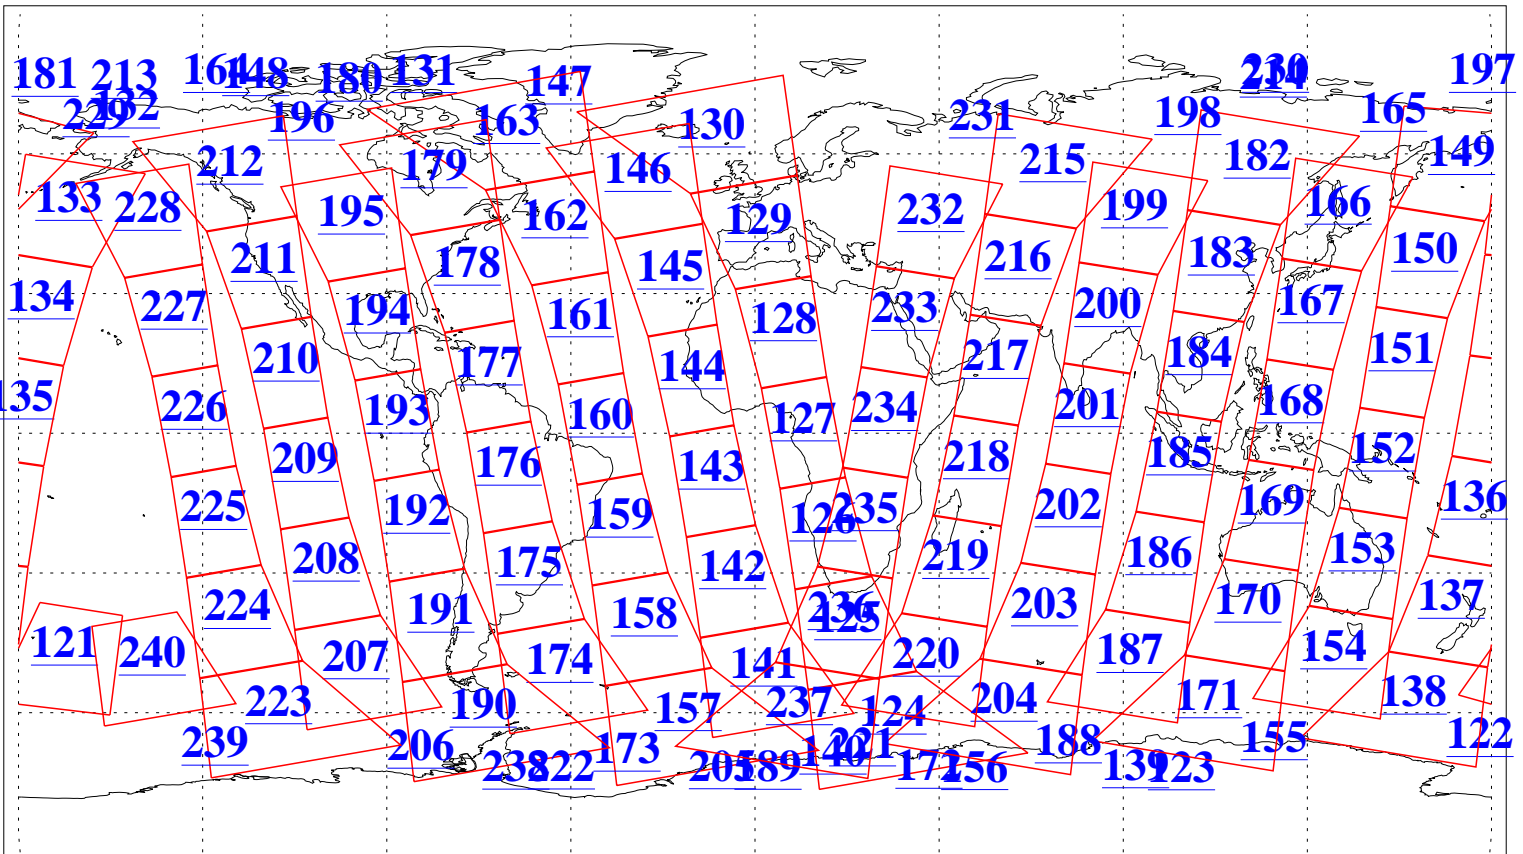

L1B Availability  
AMSU Granules: 240  
HSB Granules: 0  
AIRS Granules: 240

8 Jun 2005  
DoY 159  
Aqua Day 1131  
Granules: 1 to 120

Granules: 121 to 240

Legend: AMSU Available, HSB Available, AIRS Available

L1B Availability  
AMSU Granules: 240  
HSB Granules: 0  
AIRS Granules: 240

8 Jun 2005  
DoY 159  
Aqua Day 1131  
Ascending Granules

Descending Granules

Legend: AMSU Available, HSB Available, AIRS Available

L1B Availability  
 AMSU Granules: 240  
 HSB Granules: 0  
 AIRS Granules: 240

8 Jun 2005  
 DoY 159  
 Aqua Day 1131

Northern Hemisphere Granules

Southern Hemisphere Granules

Legend: AMSU Available, HSB Available, AIRS Available