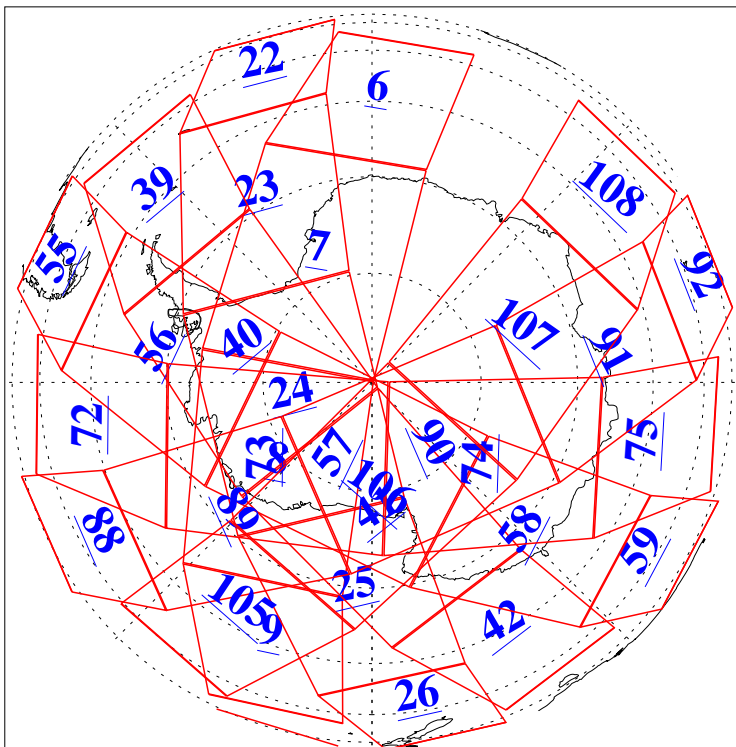

L1B Availability  
AMSU Granules: 240  
HSB Granules: 0  
AIRS Granules: 240

8 Jun 2005  
DoY 159  
Aqua Day 1131  
Granules: 1 to 120

Granules: 121 to 240

Legend: AMSU Available, HSB Available, AIRS Available

L1B Availability  
AMSU Granules: 240  
HSB Granules: 0  
AIRS Granules: 240

8 Jun 2005  
DoY 159  
Aqua Day 1131  
Ascending Granules

Descending Granules

Legend: AMSU Available, HSB Available, AIRS Available

L1B Availability  
 AMSU Granules: 240  
 HSB Granules: 0  
 AIRS Granules: 240

8 Jun 2005  
 DoY 159  
 Aqua Day 1131

Northern Hemisphere Granules

Southern Hemisphere Granules

Legend: AMSU Available, HSB Available, AIRS Available