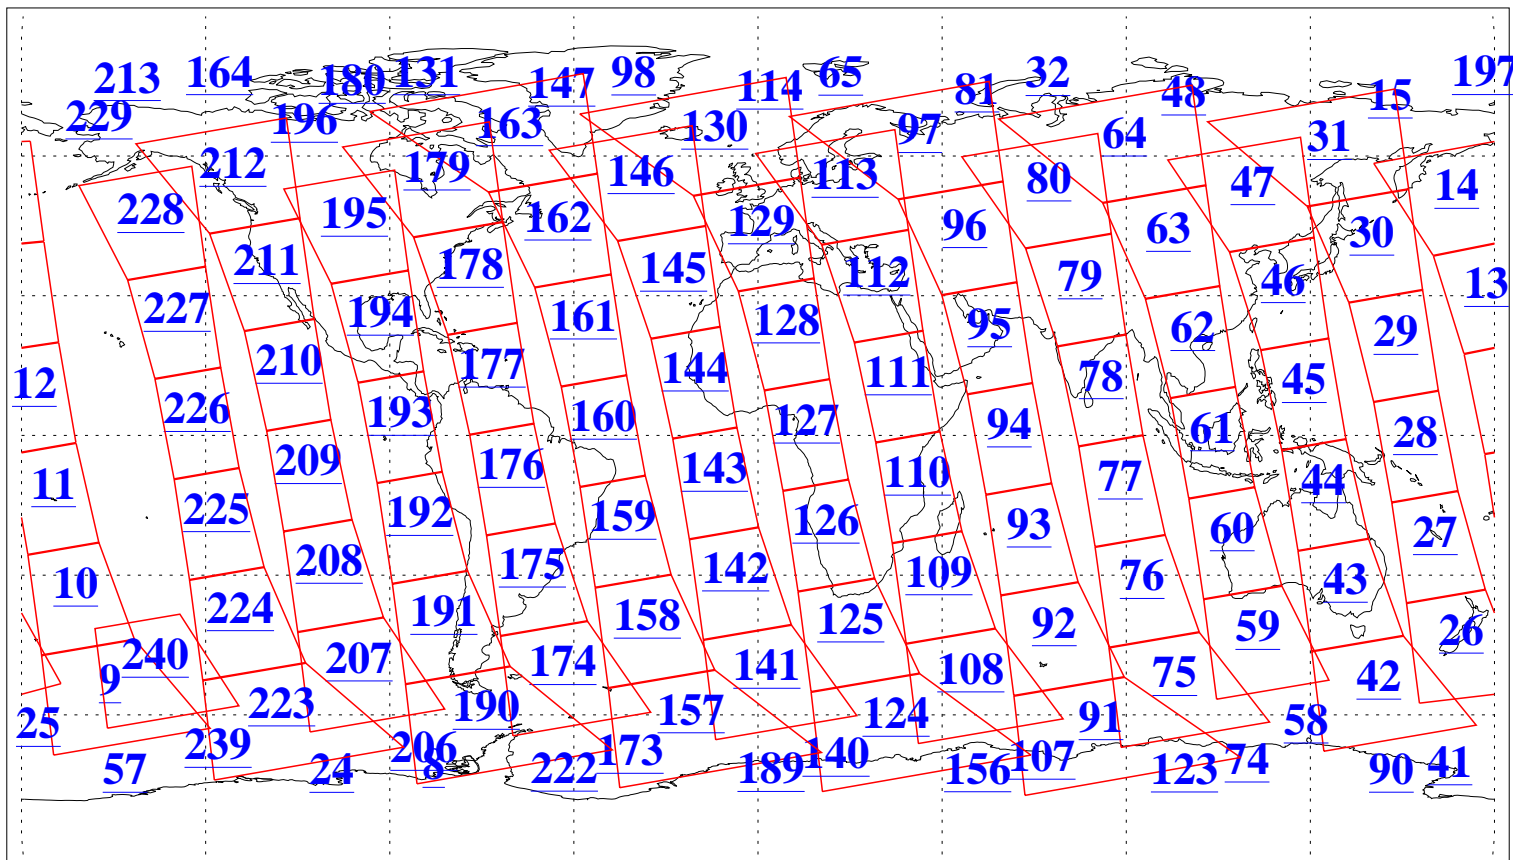

L1B Availability  
AMSU Granules: 240  
HSB Granules: 0  
AIRS Granules: 240

8 Jun 2005  
DoY 159  
Aqua Day 1131  
Granules: 1 to 120

Granules: 121 to 240

Legend: AMSU Available, HSB Available, AIRS Available

L1B Availability  
AMSU Granules: 240  
HSB Granules: 0  
AIRS Granules: 240

8 Jun 2005  
DoY 159  
Aqua Day 1131  
Ascending Granules

Descending Granules

Legend: AMSU Available, HSB Available, AIRS Available

L1B Availability  
 AMSU Granules: 240  
 HSB Granules: 0  
 AIRS Granules: 240

8 Jun 2005  
 DoY 159  
 Aqua Day 1131

Northern Hemisphere Granules

Southern Hemisphere Granules

Legend: AMSU Available, HSB Available, AIRS Available