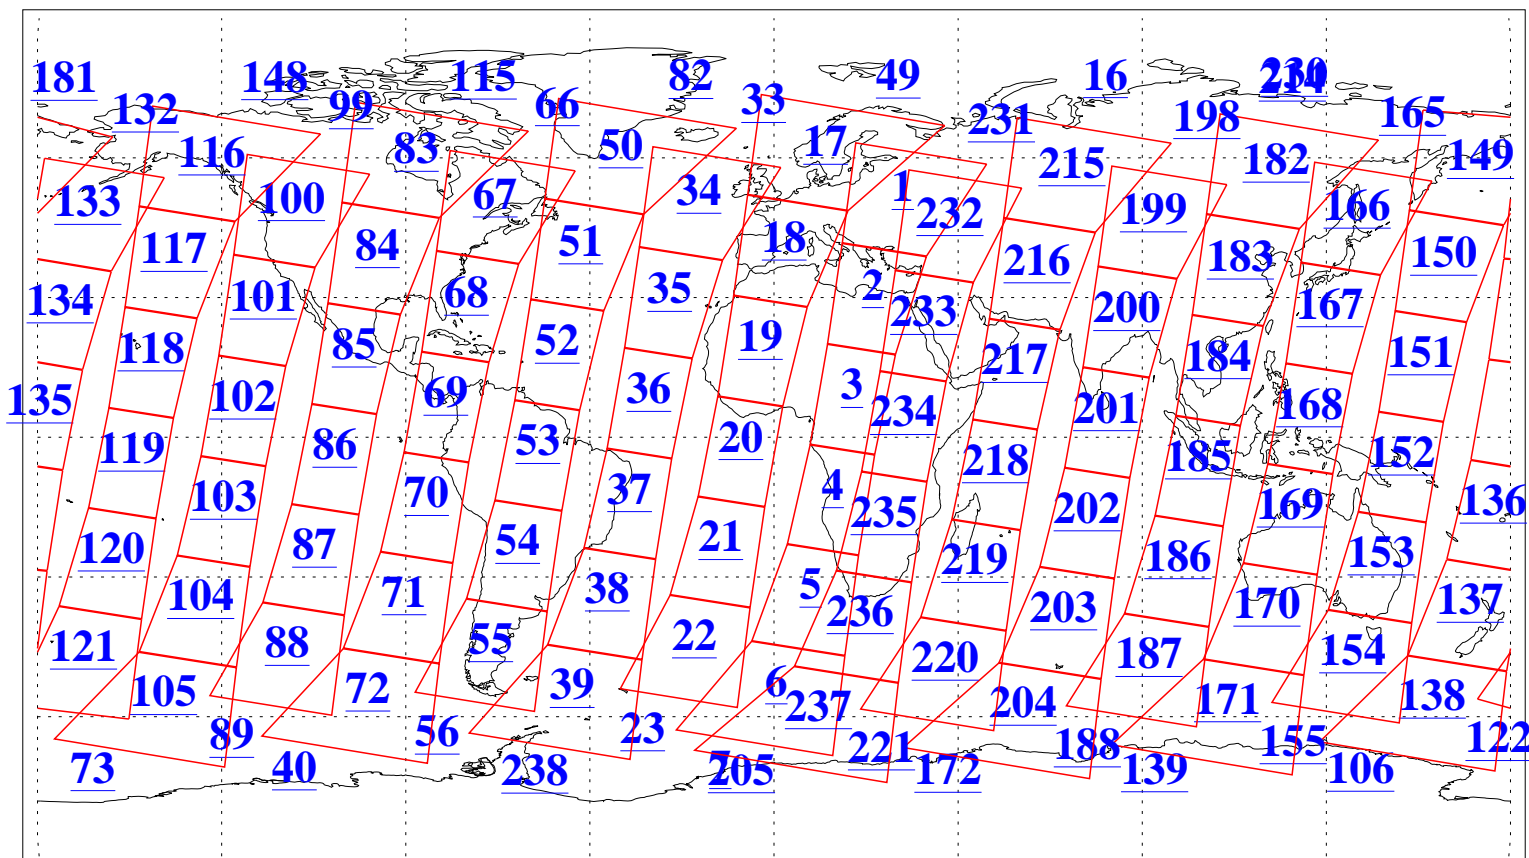

L1B Availability  
AMSU Granules: 240  
HSB Granules: 0  
AIRS Granules: 240

8 Jun 2005  
DoY 159  
Aqua Day 1131  
Granules: 1 to 120

Granules: 121 to 240

Legend: AMSU Available, HSB Available, AIRS Available

L1B Availability  
AMSU Granules: 240  
HSB Granules: 0  
AIRS Granules: 240

8 Jun 2005  
DoY 159  
Aqua Day 1131  
Ascending Granules

Descending Granules

Legend: AMSU Available, HSB Available, AIRS Available

L1B Availability  
 AMSU Granules: 240  
 HSB Granules: 0  
 AIRS Granules: 240

8 Jun 2005  
 DoY 159  
 Aqua Day 1131

Northern Hemisphere Granules

Southern Hemisphere Granules

Legend: AMSU Available, HSB Available, AIRS Available