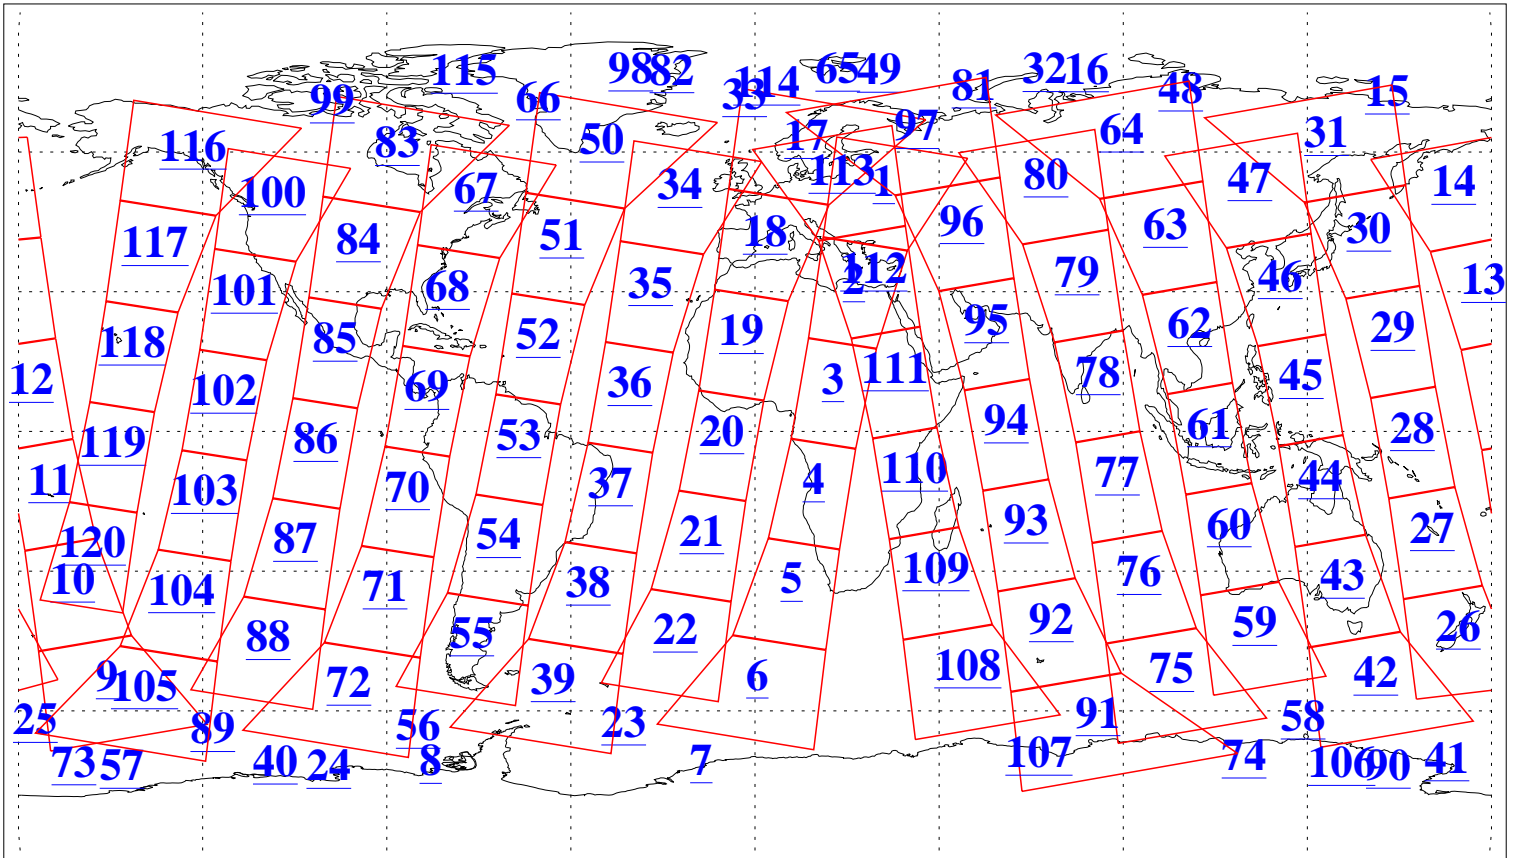

L1B Availability  
AMSU Granules: 240  
HSB Granules: 0  
AIRS Granules: 240

8 Jun 2005  
DoY 159  
Aqua Day 1131  
Granules: 1 to 120

Granules: 121 to 240

Legend: AMSU Available, HSB Available, AIRS Available

L1B Availability  
AMSU Granules: 240  
HSB Granules: 0  
AIRS Granules: 240

8 Jun 2005  
DoY 159  
Aqua Day 1131  
Ascending Granules

Descending Granules

Legend: AMSU Available, HSB Available, AIRS Available

L1B Availability  
 AMSU Granules: 240  
 HSB Granules: 0  
 AIRS Granules: 240

8 Jun 2005  
 DoY 159  
 Aqua Day 1131

Northern Hemisphere Granules

Southern Hemisphere Granules

Legend: AMSU Available, HSB Available, AIRS Available