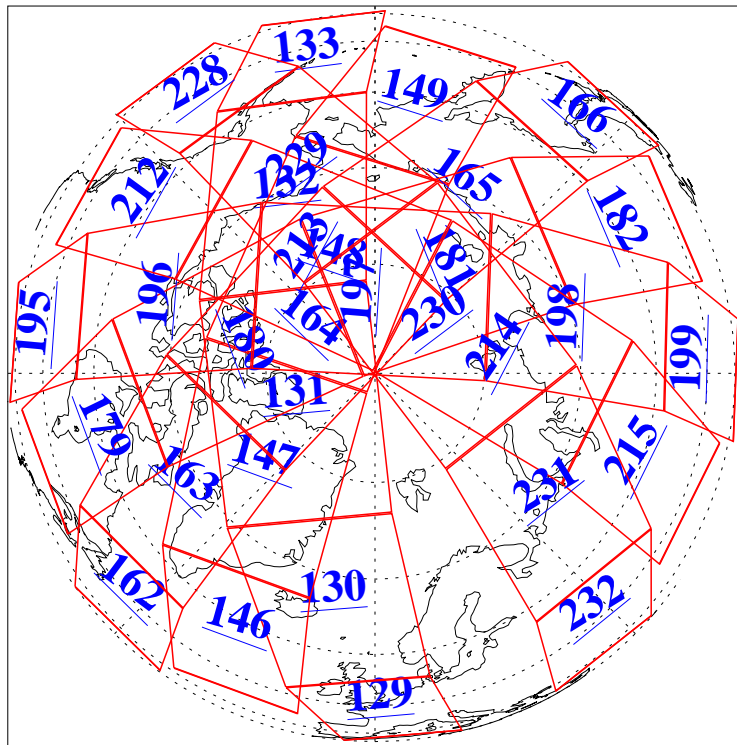

L1B Availability  
AMSU Granules: 240  
HSB Granules: 0  
AIRS Granules: 240

8 Jun 2005  
DoY 159  
Aqua Day 1131  
Granules: 1 to 120

Granules: 121 to 240

Legend: AMSU Available, HSB Available, AIRS Available

L1B Availability  
AMSU Granules: 240  
HSB Granules: 0  
AIRS Granules: 240

8 Jun 2005  
DoY 159  
Aqua Day 1131  
Ascending Granules

Descending Granules

Legend: AMSU Available, HSB Available, AIRS Available

L1B Availability  
 AMSU Granules: 240  
 HSB Granules: 0  
 AIRS Granules: 240

8 Jun 2005  
 DoY 159  
 Aqua Day 1131

Northern Hemisphere Granules

Southern Hemisphere Granules

Legend: AMSU Available, HSB Available, AIRS Available