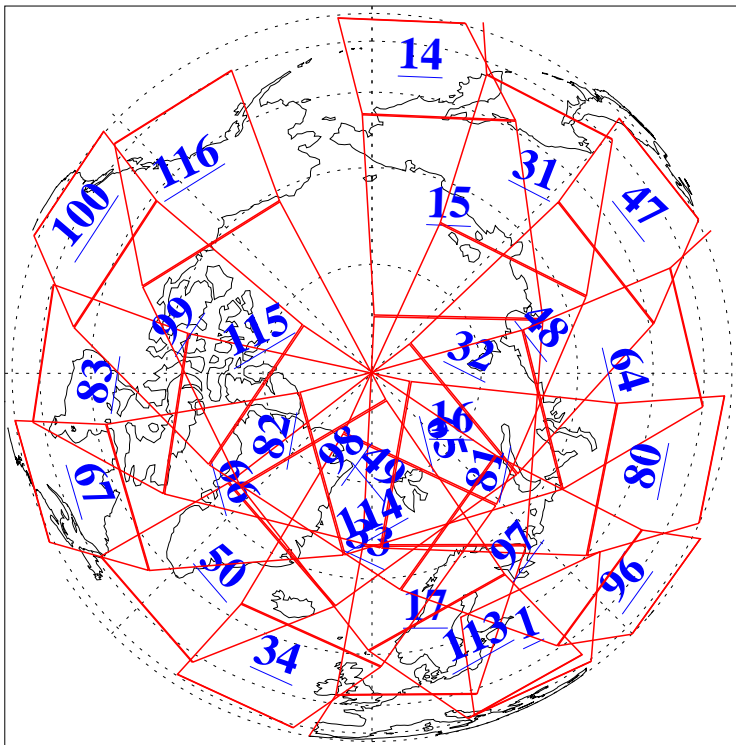

L1B Availability  
AMSU Granules: 240  
HSB Granules: 0  
AIRS Granules: 240

8 Jun 2005  
DoY 159  
Aqua Day 1131  
Granules: 1 to 120

Granules: 121 to 240

Legend: AMSU Available, HSB Available, AIRS Available

L1B Availability  
AMSU Granules: 240  
HSB Granules: 0  
AIRS Granules: 240

8 Jun 2005  
DoY 159  
Aqua Day 1131  
Ascending Granules

Descending Granules

Legend: AMSU Available, HSB Available, AIRS Available

L1B Availability  
 AMSU Granules: 240  
 HSB Granules: 0  
 AIRS Granules: 240

8 Jun 2005  
 DoY 159  
 Aqua Day 1131

Northern Hemisphere Granules

Southern Hemisphere Granules

Legend: AMSU Available, HSB Available, AIRS Available