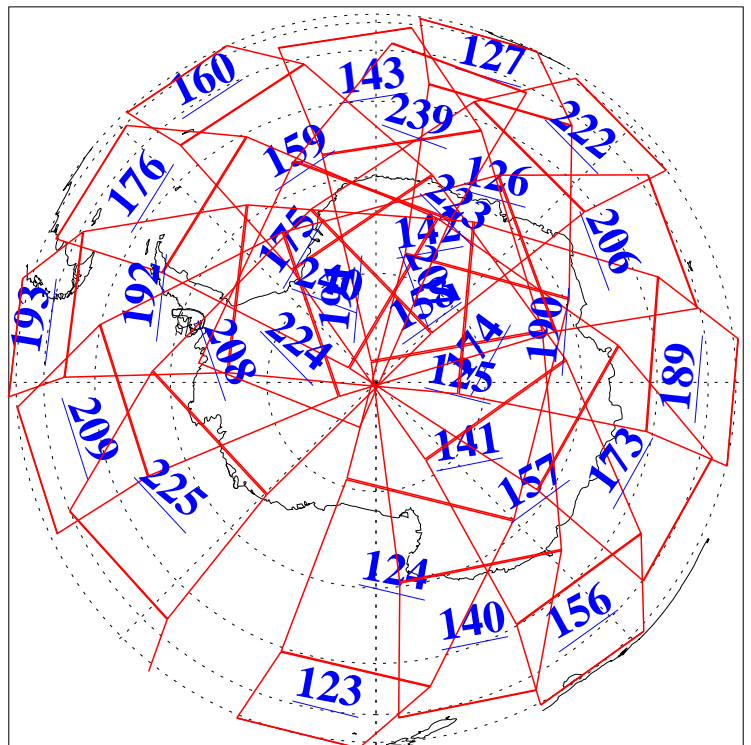

L1B Availability
AMSU Granules: 240
HSB Granules: 0
AIRS Granules: 240

6 Jun 2005
DoY 157
Aqua Day 1129
Granules: 1 to 120

Granules: 121 to 240

Legend: AMSU Available, HSB Available, AIRS Available

L1B Availability
AMSU Granules: 240
HSB Granules: 0
AIRS Granules: 240

6 Jun 2005
DoY 157
Aqua Day 1129

Ascending Granules

Descending Granules

Legend: AMSU Available, HSB Available, AIRS Available

L1B Availability
 AMSU Granules: 240
 HSB Granules: 0
 AIRS Granules: 240

6 Jun 2005
 DoY 157
 Aqua Day 1129

Northern Hemisphere Granules

Southern Hemisphere Granules

Legend: AMSU Available, *HSB Available*, **AIRS Available**