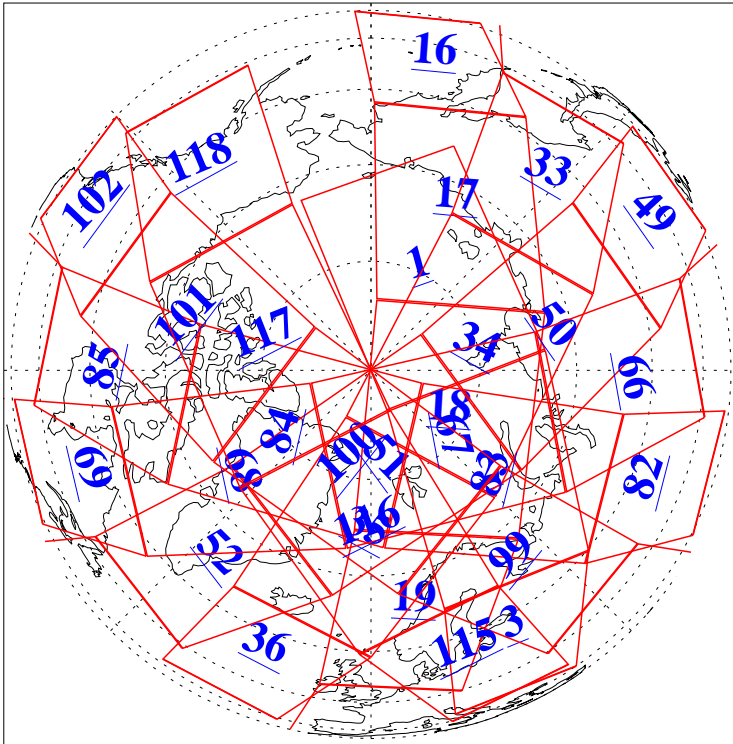

L1B Availability
AMSU Granules: 240
HSB Granules: 0
AIRS Granules: 240

6 Jun 2005
DoY 157
Aqua Day 1129
Granules: 1 to 120

Granules: 121 to 240

Legend: AMSU Available, HSB Available, AIRS Available

L1B Availability
AMSU Granules: 240
HSB Granules: 0
AIRS Granules: 240

6 Jun 2005
DoY 157
Aqua Day 1129

Ascending Granules

Descending Granules

Legend: AMSU Available, HSB Available, AIRS Available

L1B Availability
 AMSU Granules: 240
 HSB Granules: 0
 AIRS Granules: 240

6 Jun 2005
 DoY 157
 Aqua Day 1129

Northern Hemisphere Granules

Southern Hemisphere Granules

Legend: AMSU Available, *HSB Available*, **AIRS Available**