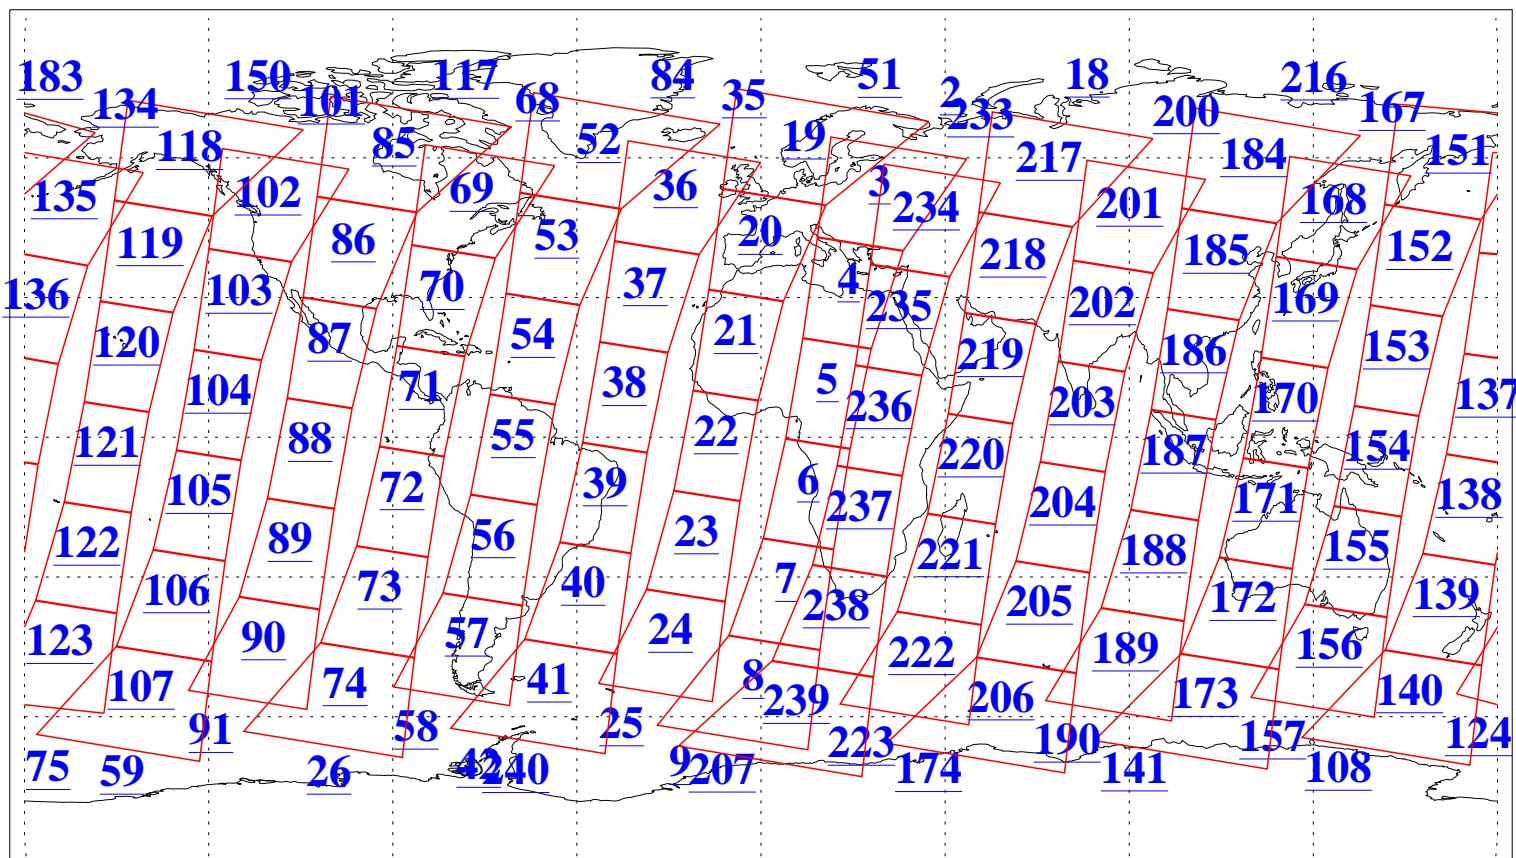

L1B Availability
AMSU Granules: 240
HSB Granules: 0
AIRS Granules: 240

6 Jun 2005
DoY 157
Aqua Day 1129
Granules: 1 to 120

Granules: 121 to 240

Legend: AMSU Available, HSB Available, AIRS Available

L1B Availability
AMSU Granules: 240
HSB Granules: 0
AIRS Granules: 240

6 Jun 2005
DoY 157
Aqua Day 1129

Ascending Granules

Descending Granules

Legend: AMSU Available, HSB Available, AIRS Available

L1B Availability
 AMSU Granules: 240
 HSB Granules: 0
 AIRS Granules: 240

6 Jun 2005
 DoY 157
 Aqua Day 1129

Northern Hemisphere Granules

Southern Hemisphere Granules

Legend: AMSU Available, *HSB Available*, **AIRS Available**