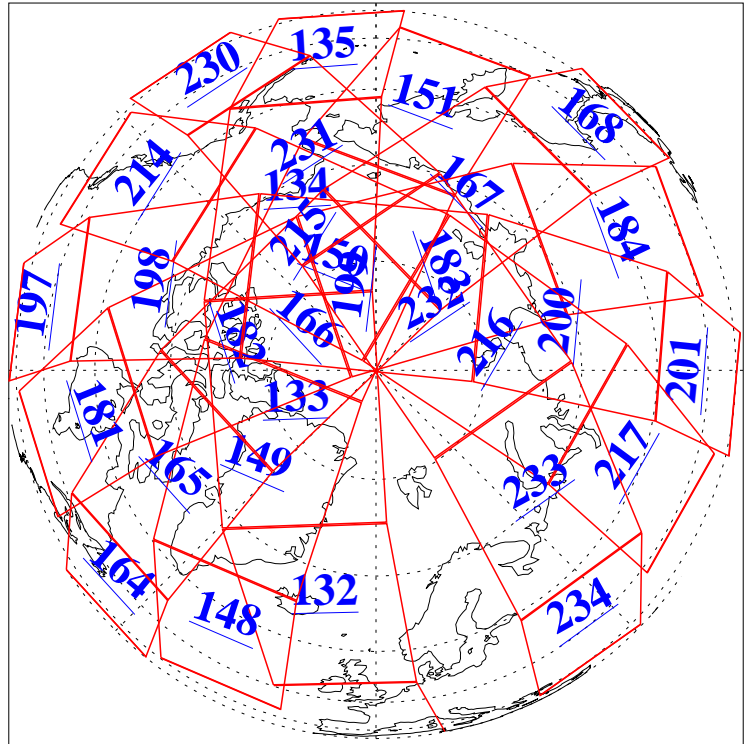

L1B Availability
AMSU Granules: 240
HSB Granules: 0
AIRS Granules: 240

6 Jun 2005
DoY 157
Aqua Day 1129
Granules: 1 to 120

Granules: 121 to 240

Legend: AMSU Available, HSB Available, AIRS Available

L1B Availability
AMSU Granules: 240
HSB Granules: 0
AIRS Granules: 240

6 Jun 2005
DoY 157
Aqua Day 1129

Ascending Granules

Descending Granules

Legend: AMSU Available, HSB Available, AIRS Available

L1B Availability
 AMSU Granules: 240
 HSB Granules: 0
 AIRS Granules: 240

6 Jun 2005
 DoY 157
 Aqua Day 1129

Northern Hemisphere Granules

Southern Hemisphere Granules

Legend: AMSU Available, *HSB Available*, **AIRS Available**