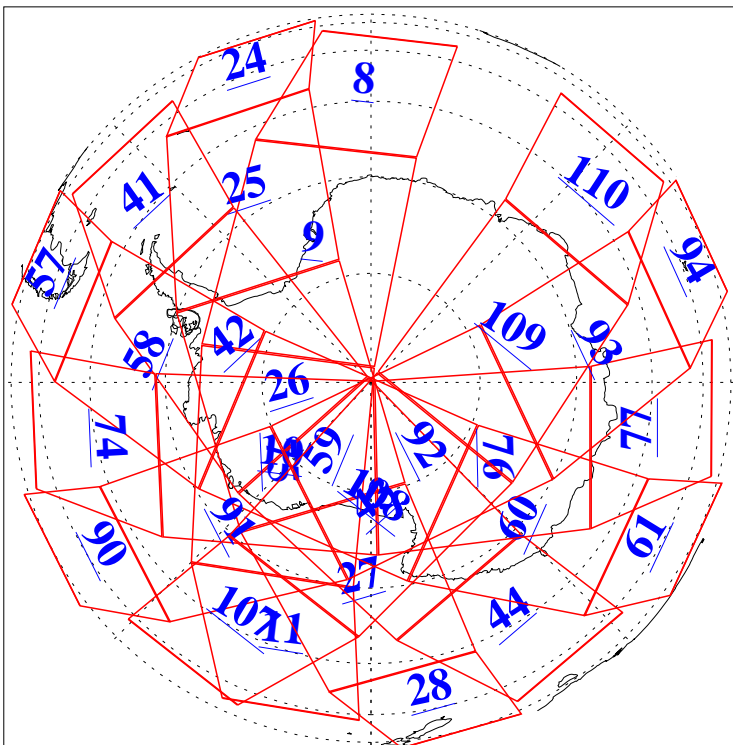

L1B Availability
AMSU Granules: 240
HSB Granules: 0
AIRS Granules: 240

6 Jun 2005
DoY 157
Aqua Day 1129
Granules: 1 to 120

Granules: 121 to 240

Legend: AMSU Available, HSB Available, AIRS Available

L1B Availability
AMSU Granules: 240
HSB Granules: 0
AIRS Granules: 240

6 Jun 2005
DoY 157
Aqua Day 1129

Ascending Granules

Descending Granules

Legend: AMSU Available, HSB Available, AIRS Available

L1B Availability
 AMSU Granules: 240
 HSB Granules: 0
 AIRS Granules: 240

6 Jun 2005
 DoY 157
 Aqua Day 1129

Northern Hemisphere Granules

Southern Hemisphere Granules

Legend: AMSU Available, *HSB Available*, **AIRS Available**