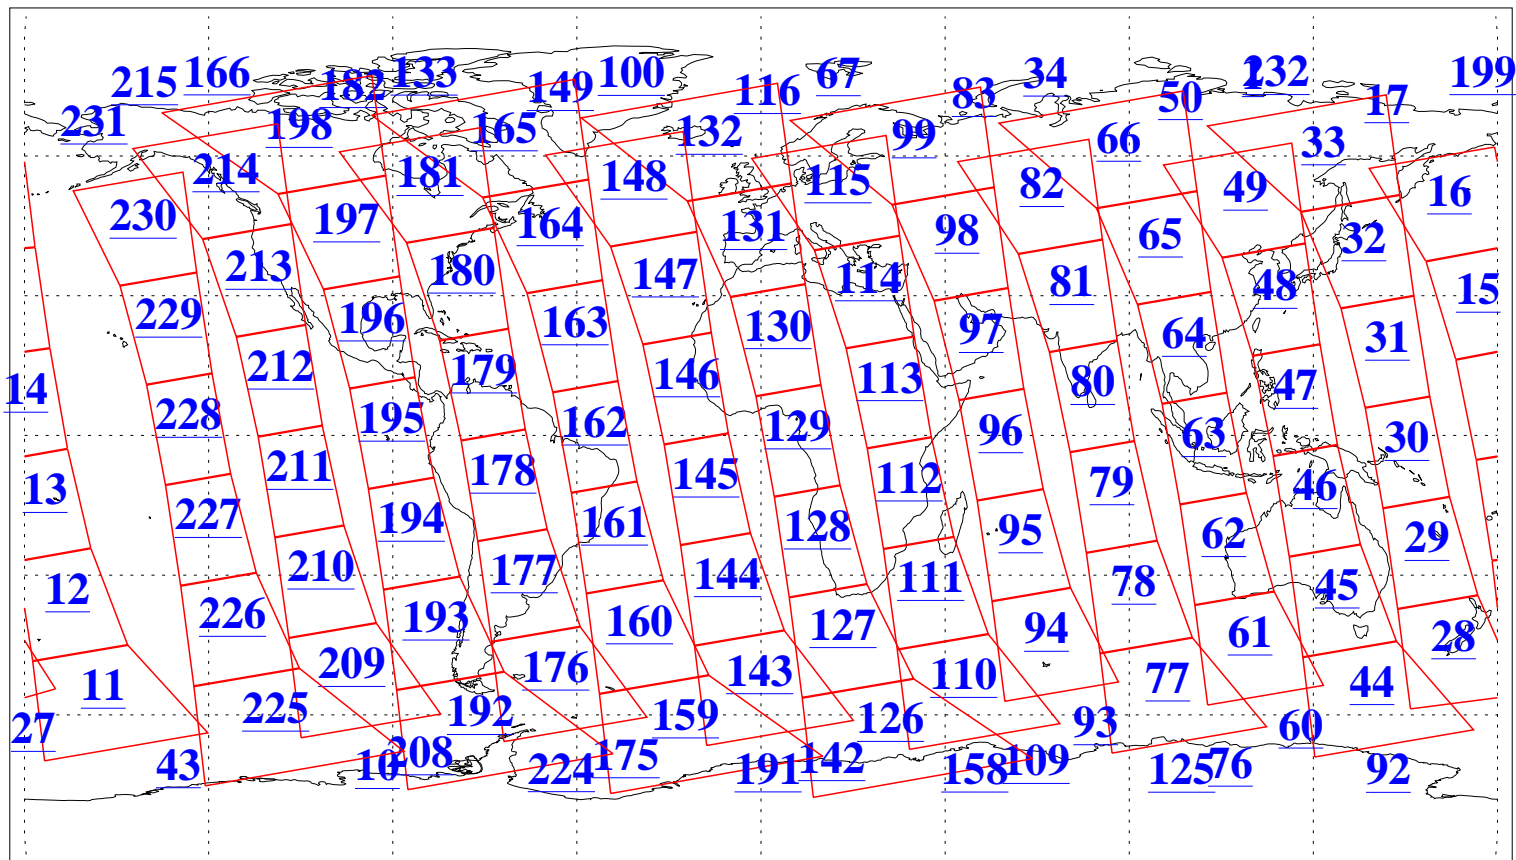

L1B Availability
AMSU Granules: 240
HSB Granules: 0
AIRS Granules: 240

6 Jun 2005
DoY 157
Aqua Day 1129
Granules: 1 to 120

Granules: 121 to 240

Legend: AMSU Available, HSB Available, AIRS Available

L1B Availability
AMSU Granules: 240
HSB Granules: 0
AIRS Granules: 240

6 Jun 2005
DoY 157
Aqua Day 1129

Ascending Granules

Descending Granules

Legend: AMSU Available, HSB Available, AIRS Available

L1B Availability
 AMSU Granules: 240
 HSB Granules: 0
 AIRS Granules: 240

6 Jun 2005
 DoY 157
 Aqua Day 1129

Northern Hemisphere Granules

Southern Hemisphere Granules

Legend: AMSU Available, *HSB Available*, **AIRS Available**