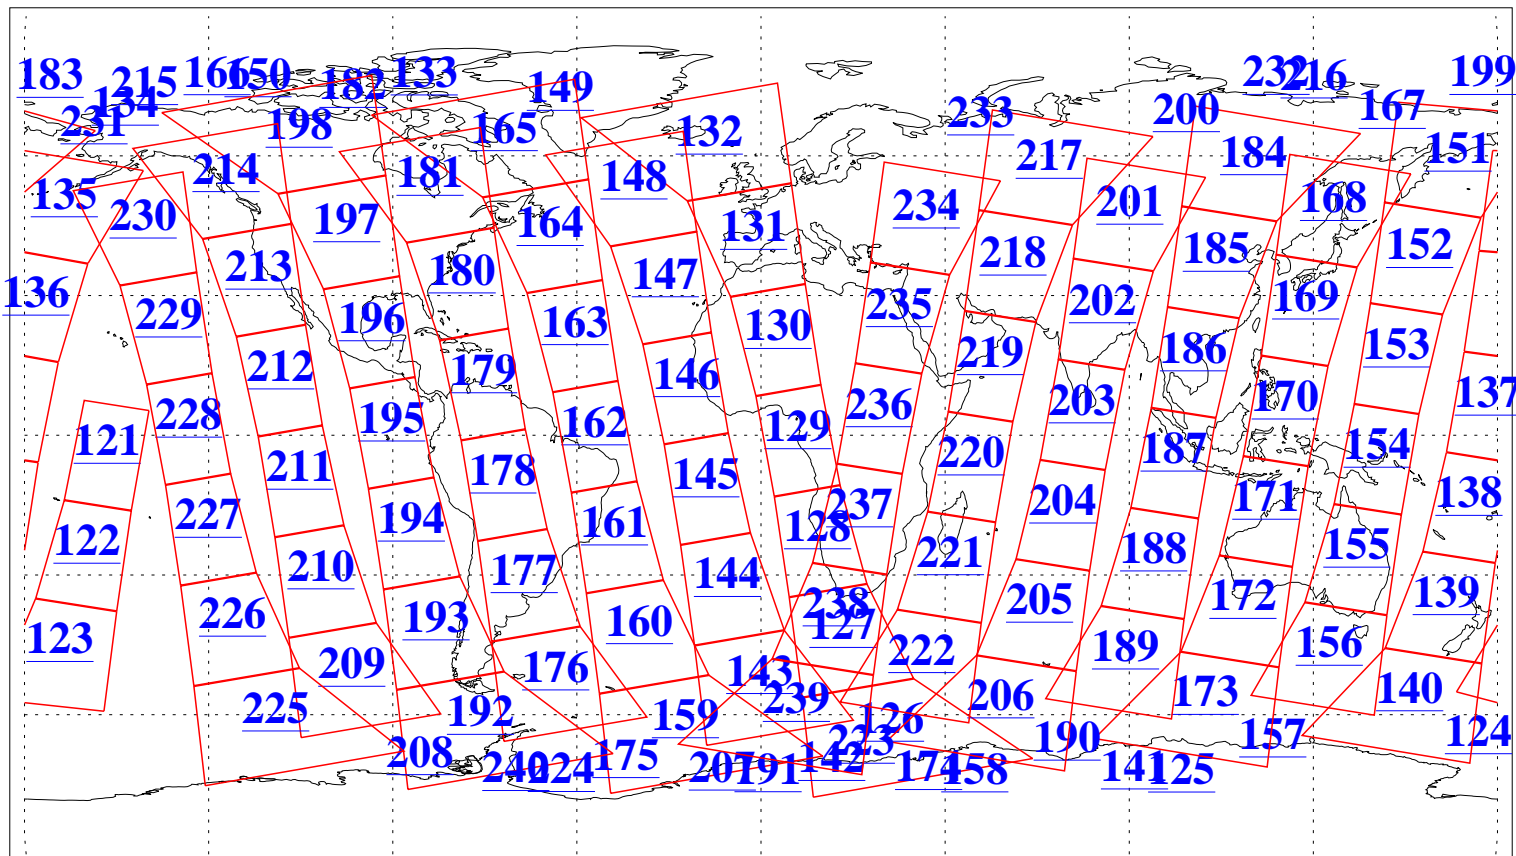

L1B Availability
AMSU Granules: 240
HSB Granules: 0
AIRS Granules: 240

6 Jun 2005
DoY 157
Aqua Day 1129
Granules: 1 to 120

Granules: 121 to 240

Legend: AMSU Available, HSB Available, AIRS Available

L1B Availability
AMSU Granules: 240
HSB Granules: 0
AIRS Granules: 240

6 Jun 2005
DoY 157
Aqua Day 1129

Ascending Granules

Descending Granules

Legend: AMSU Available, HSB Available, AIRS Available

L1B Availability
 AMSU Granules: 240
 HSB Granules: 0
 AIRS Granules: 240

6 Jun 2005
 DoY 157
 Aqua Day 1129

Northern Hemisphere Granules

Southern Hemisphere Granules

Legend: AMSU Available, *HSB Available*, **AIRS Available**