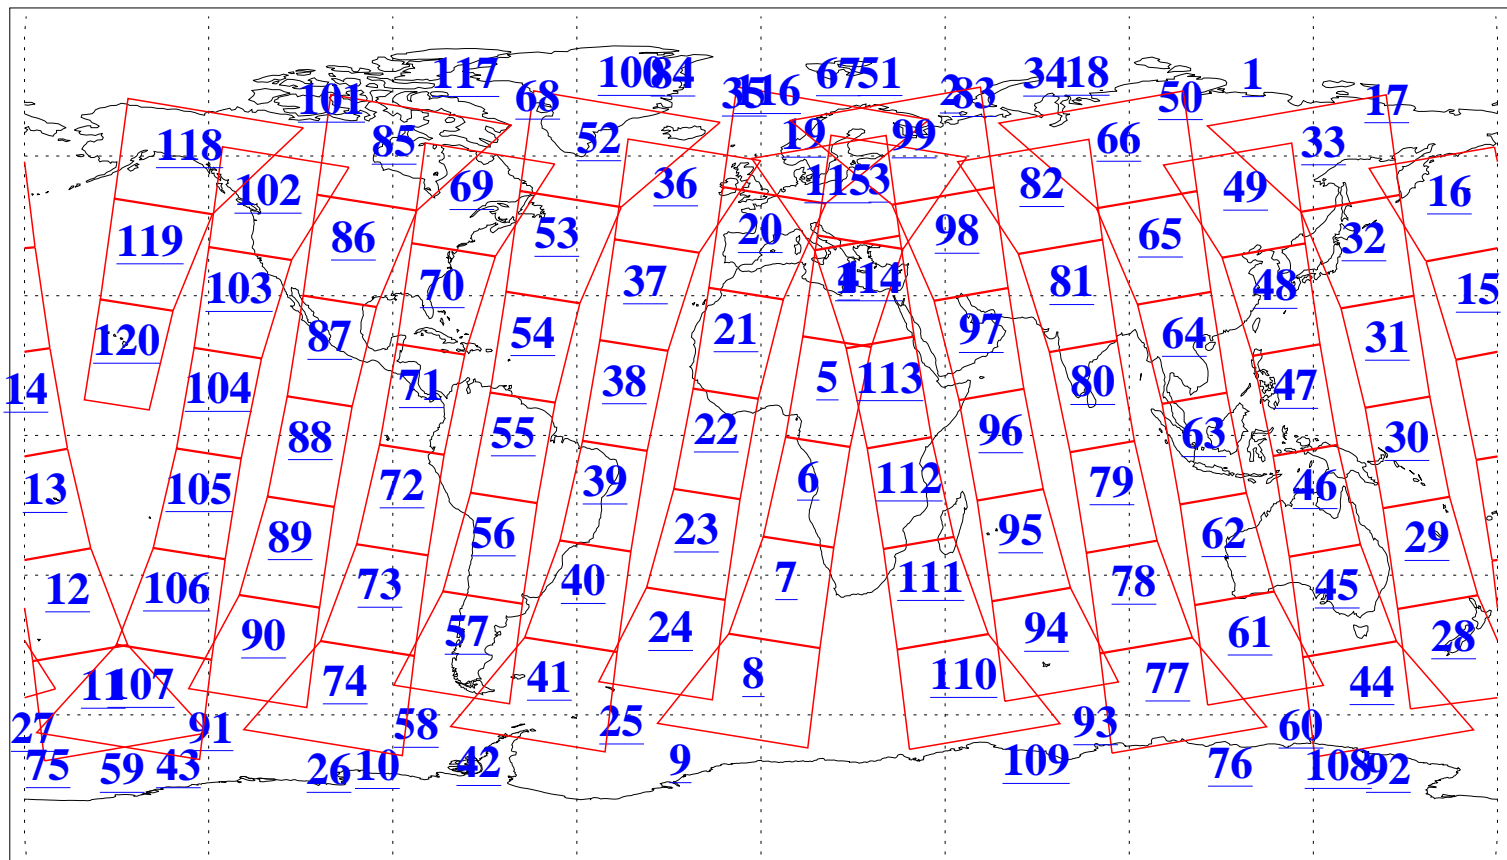

L1B Availability
AMSU Granules: 240
HSB Granules: 0
AIRS Granules: 240

6 Jun 2005
DoY 157
Aqua Day 1129
Granules: 1 to 120

Granules: 121 to 240

Legend: AMSU Available, HSB Available, AIRS Available

L1B Availability
AMSU Granules: 240
HSB Granules: 0
AIRS Granules: 240

6 Jun 2005
DoY 157
Aqua Day 1129

Ascending Granules

Descending Granules

Legend: AMSU Available, HSB Available, AIRS Available

L1B Availability
 AMSU Granules: 240
 HSB Granules: 0
 AIRS Granules: 240

6 Jun 2005
 DoY 157
 Aqua Day 1129

Northern Hemisphere Granules

Southern Hemisphere Granules

Legend: AMSU Available, *HSB Available*, **AIRS Available**