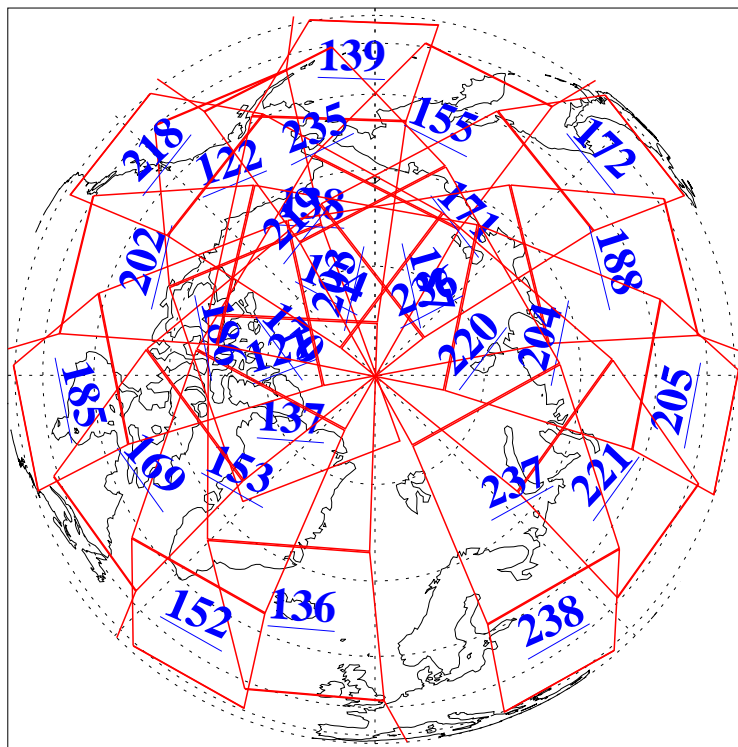

L1B Availability
AMSU Granules: 240
HSB Granules: 0
AIRS Granules: 240

2 Jun 2005
DoY 153
Aqua Day 1125
Granules: 1 to 120

Granules: 121 to 240

Legend: AMSU Available, HSB Available, AIRS Available

L1B Availability
AMSU Granules: 240
HSB Granules: 0
AIRS Granules: 240

2 Jun 2005
DoY 153
Aqua Day 1125

Ascending Granules

Descending Granules

Legend: AMSU Available, HSB Available, AIRS Available

L1B Availability
 AMSU Granules: 240
 HSB Granules: 0
 AIRS Granules: 240

2 Jun 2005
 DoY 153
 Aqua Day 1125

Northern Hemisphere Granules

Southern Hemisphere Granules

Legend: AMSU Available, HSB Available, AIRS Available