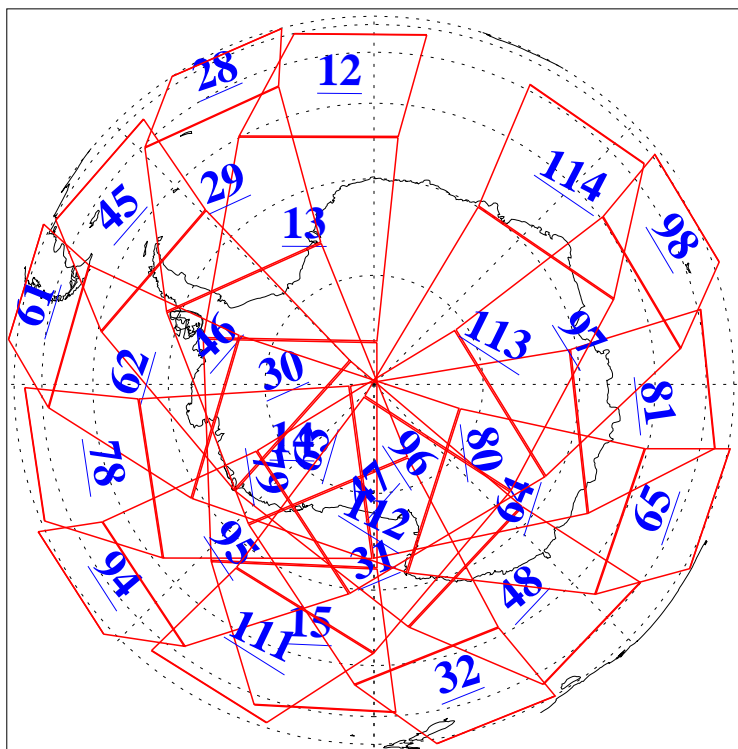

L1B Availability
AMSU Granules: 240
HSB Granules: 0
AIRS Granules: 240

2 Jun 2005
DoY 153
Aqua Day 1125
Granules: 1 to 120

Granules: 121 to 240

Legend: AMSU Available, HSB Available, AIRS Available

L1B Availability
AMSU Granules: 240
HSB Granules: 0
AIRS Granules: 240

2 Jun 2005
DoY 153
Aqua Day 1125

Ascending Granules

Descending Granules

Legend: AMSU Available, HSB Available, AIRS Available

L1B Availability
 AMSU Granules: 240
 HSB Granules: 0
 AIRS Granules: 240

2 Jun 2005
 DoY 153
 Aqua Day 1125

Northern Hemisphere Granules

Southern Hemisphere Granules

Legend: AMSU Available, HSB Available, AIRS Available