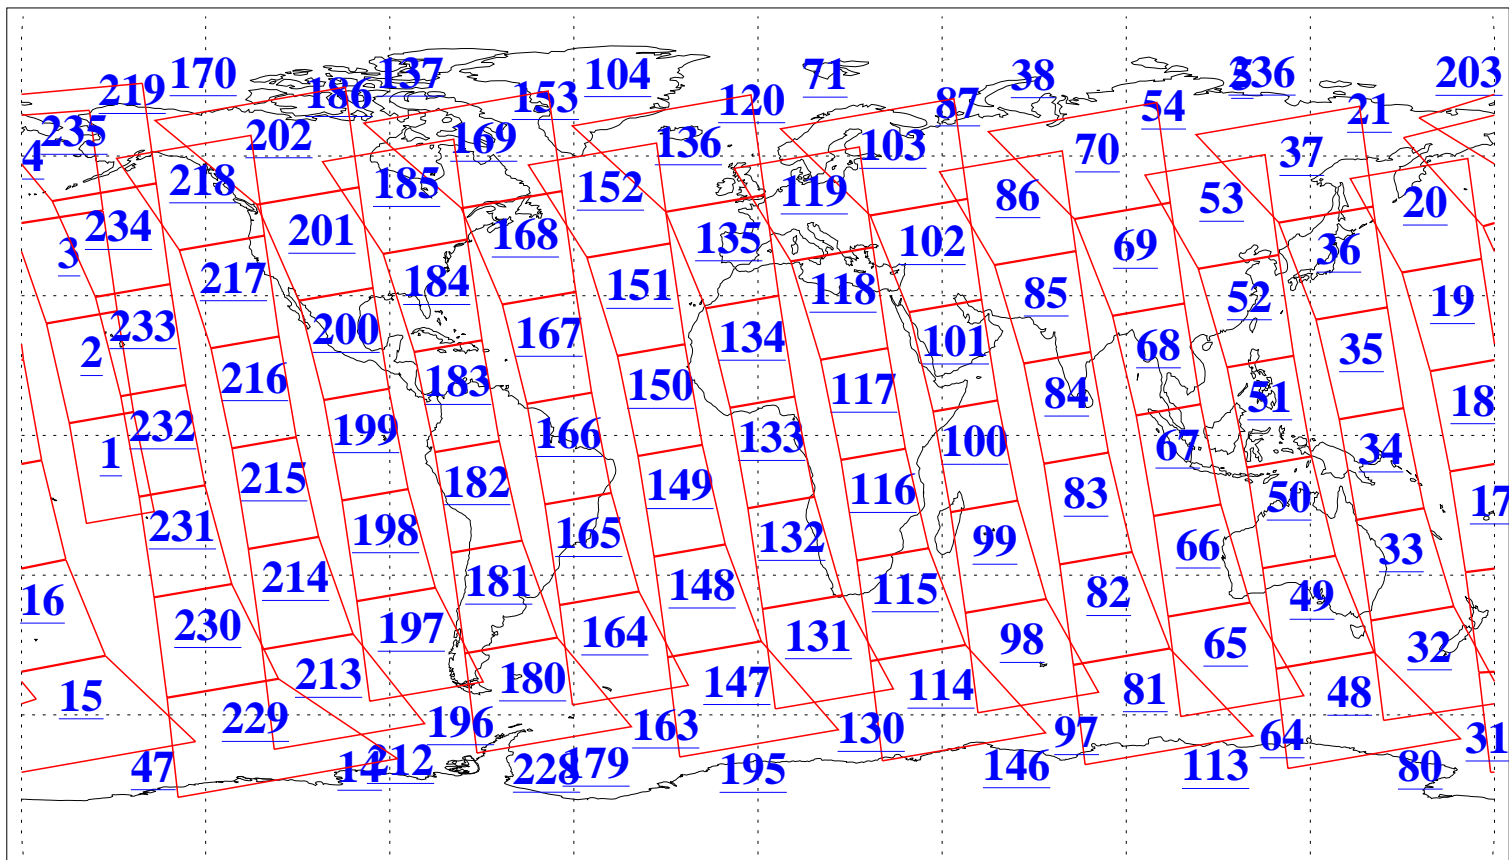

L1B Availability
AMSU Granules: 240
HSB Granules: 0
AIRS Granules: 240

2 Jun 2005
DoY 153
Aqua Day 1125
Granules: 1 to 120

Granules: 121 to 240

Legend: AMSU Available, HSB Available, AIRS Available

L1B Availability
AMSU Granules: 240
HSB Granules: 0
AIRS Granules: 240

2 Jun 2005
DoY 153
Aqua Day 1125

Ascending Granules

Descending Granules

Legend: AMSU Available, HSB Available, AIRS Available

L1B Availability
 AMSU Granules: 240
 HSB Granules: 0
 AIRS Granules: 240

2 Jun 2005
 DoY 153
 Aqua Day 1125

Northern Hemisphere Granules

Southern Hemisphere Granules

Legend: AMSU Available, HSB Available, AIRS Available