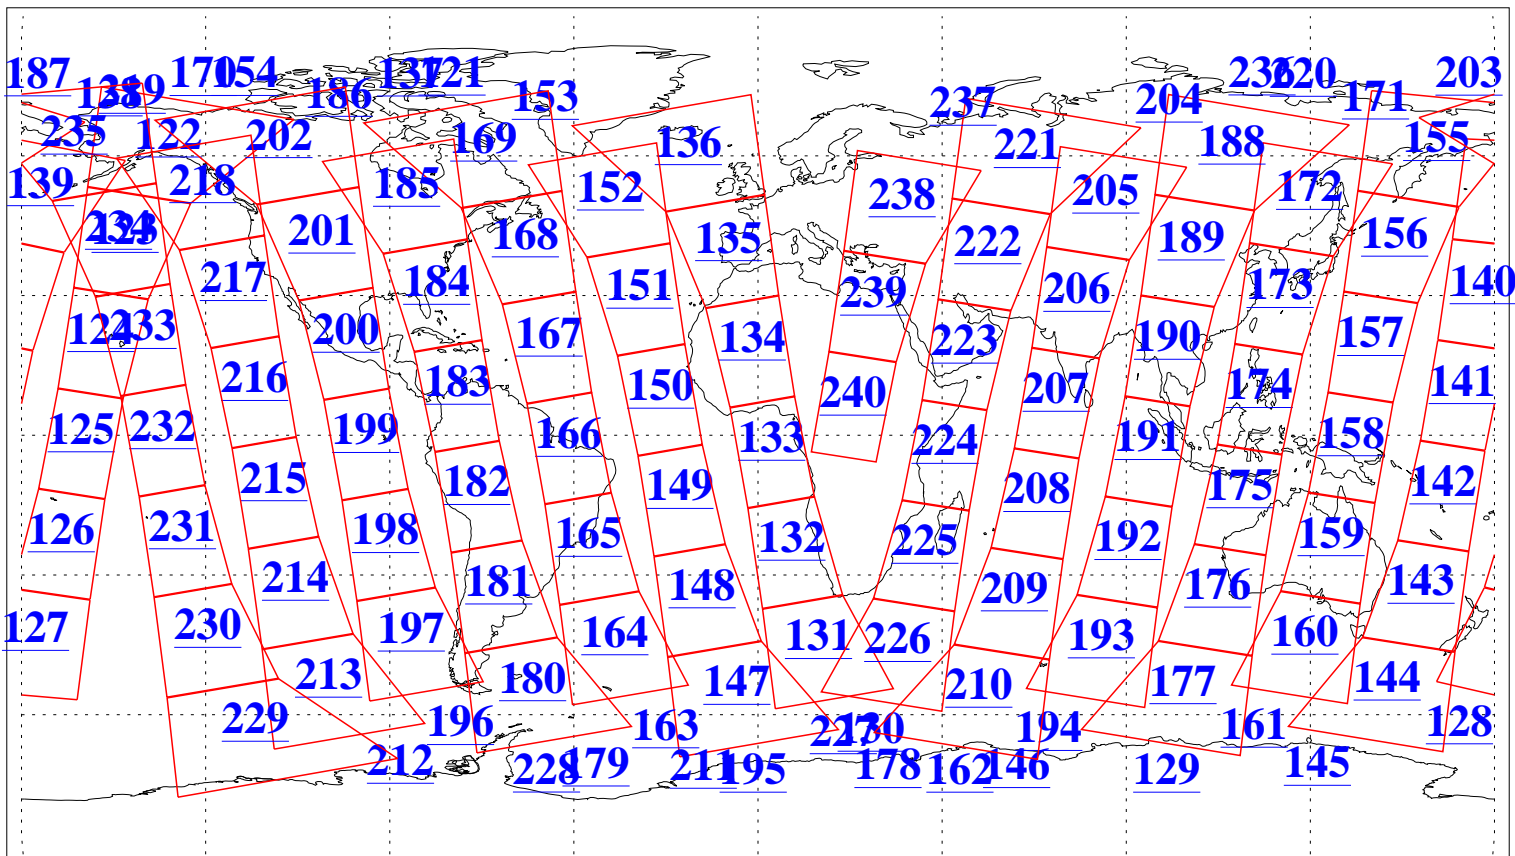

L1B Availability
AMSU Granules: 240
HSB Granules: 0
AIRS Granules: 240

2 Jun 2005
DoY 153
Aqua Day 1125
Granules: 1 to 120

Granules: 121 to 240

Legend: AMSU Available, HSB Available, AIRS Available

L1B Availability
AMSU Granules: 240
HSB Granules: 0
AIRS Granules: 240

2 Jun 2005
DoY 153
Aqua Day 1125

Ascending Granules

Descending Granules

Legend: AMSU Available, HSB Available, AIRS Available

L1B Availability
 AMSU Granules: 240
 HSB Granules: 0
 AIRS Granules: 240

2 Jun 2005
 DoY 153
 Aqua Day 1125