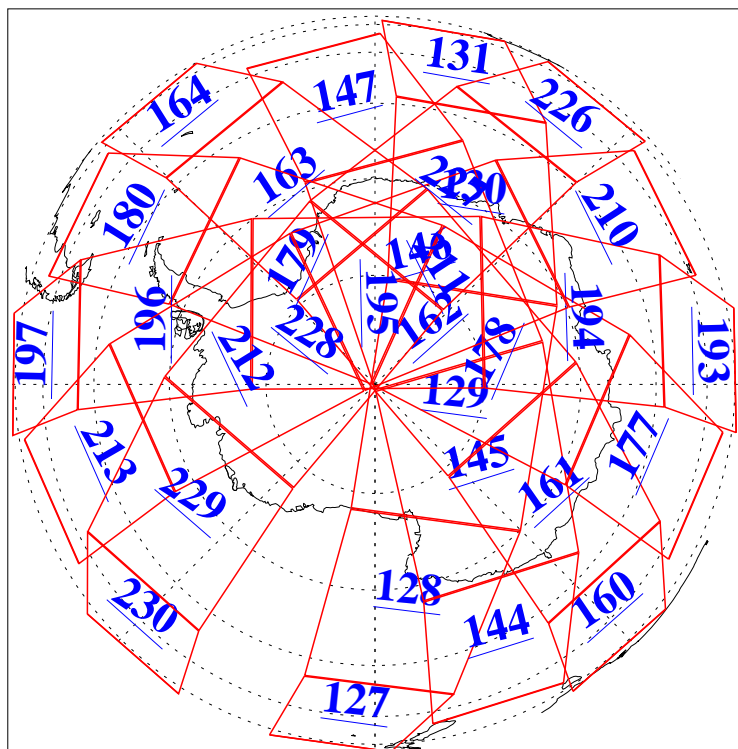

L1B Availability
AMSU Granules: 240
HSB Granules: 0
AIRS Granules: 240

2 Jun 2005
DoY 153
Aqua Day 1125
Granules: 1 to 120

Granules: 121 to 240

Legend: AMSU Available, HSB Available, AIRS Available

L1B Availability
AMSU Granules: 240
HSB Granules: 0
AIRS Granules: 240

2 Jun 2005
DoY 153
Aqua Day 1125

Ascending Granules

Descending Granules

Legend: AMSU Available, HSB Available, AIRS Available

L1B Availability
 AMSU Granules: 240
 HSB Granules: 0
 AIRS Granules: 240

2 Jun 2005
 DoY 153
 Aqua Day 1125

Northern Hemisphere Granules

Southern Hemisphere Granules

Legend: AMSU Available, HSB Available, AIRS Available