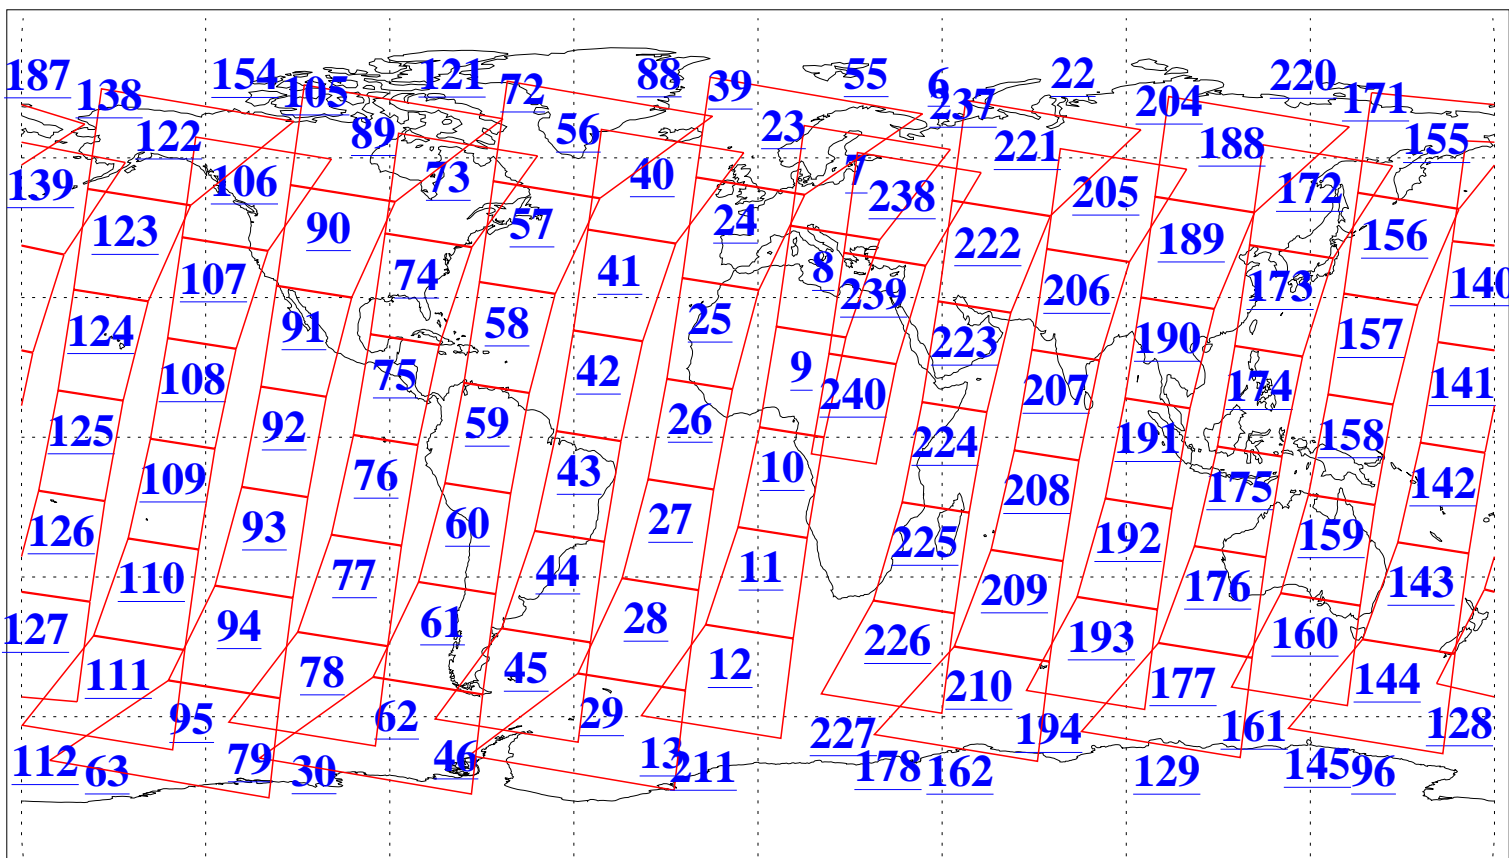

L1B Availability
AMSU Granules: 240
HSB Granules: 0
AIRS Granules: 240

2 Jun 2005
DoY 153
Aqua Day 1125
Granules: 1 to 120

Granules: 121 to 240

Legend: AMSU Available, HSB Available, AIRS Available

L1B Availability
AMSU Granules: 240
HSB Granules: 0
AIRS Granules: 240

2 Jun 2005
DoY 153
Aqua Day 1125

Ascending Granules

Descending Granules

Legend: AMSU Available, HSB Available, AIRS Available

L1B Availability
 AMSU Granules: 240
 HSB Granules: 0
 AIRS Granules: 240

2 Jun 2005
 DoY 153
 Aqua Day 1125

Northern Hemisphere Granules

Southern Hemisphere Granules

Legend: AMSU Available, HSB Available, AIRS Available