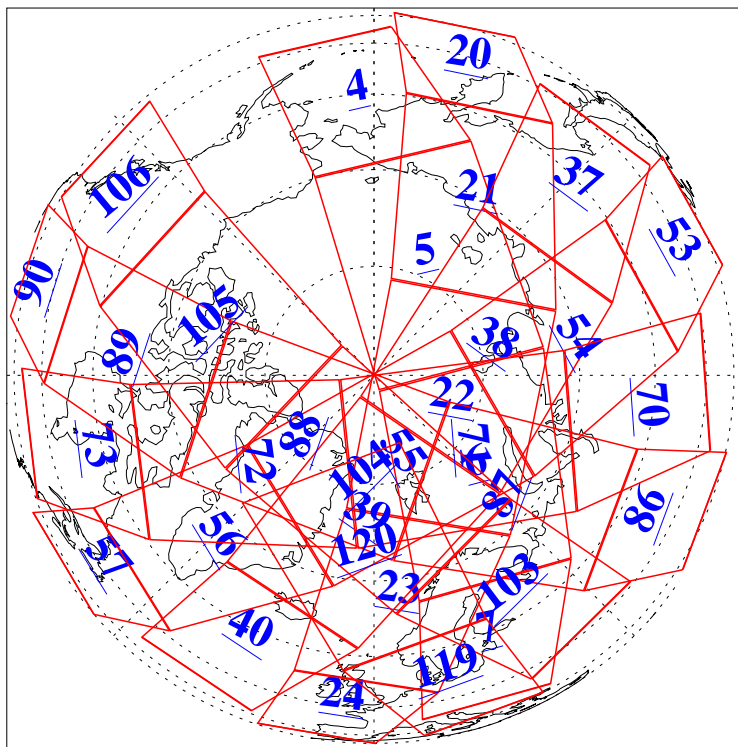

L1B Availability
AMSU Granules: 240
HSB Granules: 0
AIRS Granules: 240

2 Jun 2005
DoY 153
Aqua Day 1125
Granules: 1 to 120

Granules: 121 to 240

Legend: AMSU Available, HSB Available, AIRS Available

L1B Availability
AMSU Granules: 240
HSB Granules: 0
AIRS Granules: 240

2 Jun 2005
DoY 153
Aqua Day 1125

Ascending Granules

Descending Granules

Legend: AMSU Available, HSB Available, AIRS Available

L1B Availability
 AMSU Granules: 240
 HSB Granules: 0
 AIRS Granules: 240

2 Jun 2005
 DoY 153
 Aqua Day 1125

Northern Hemisphere Granules

Southern Hemisphere Granules

Legend: AMSU Available, HSB Available, AIRS Available