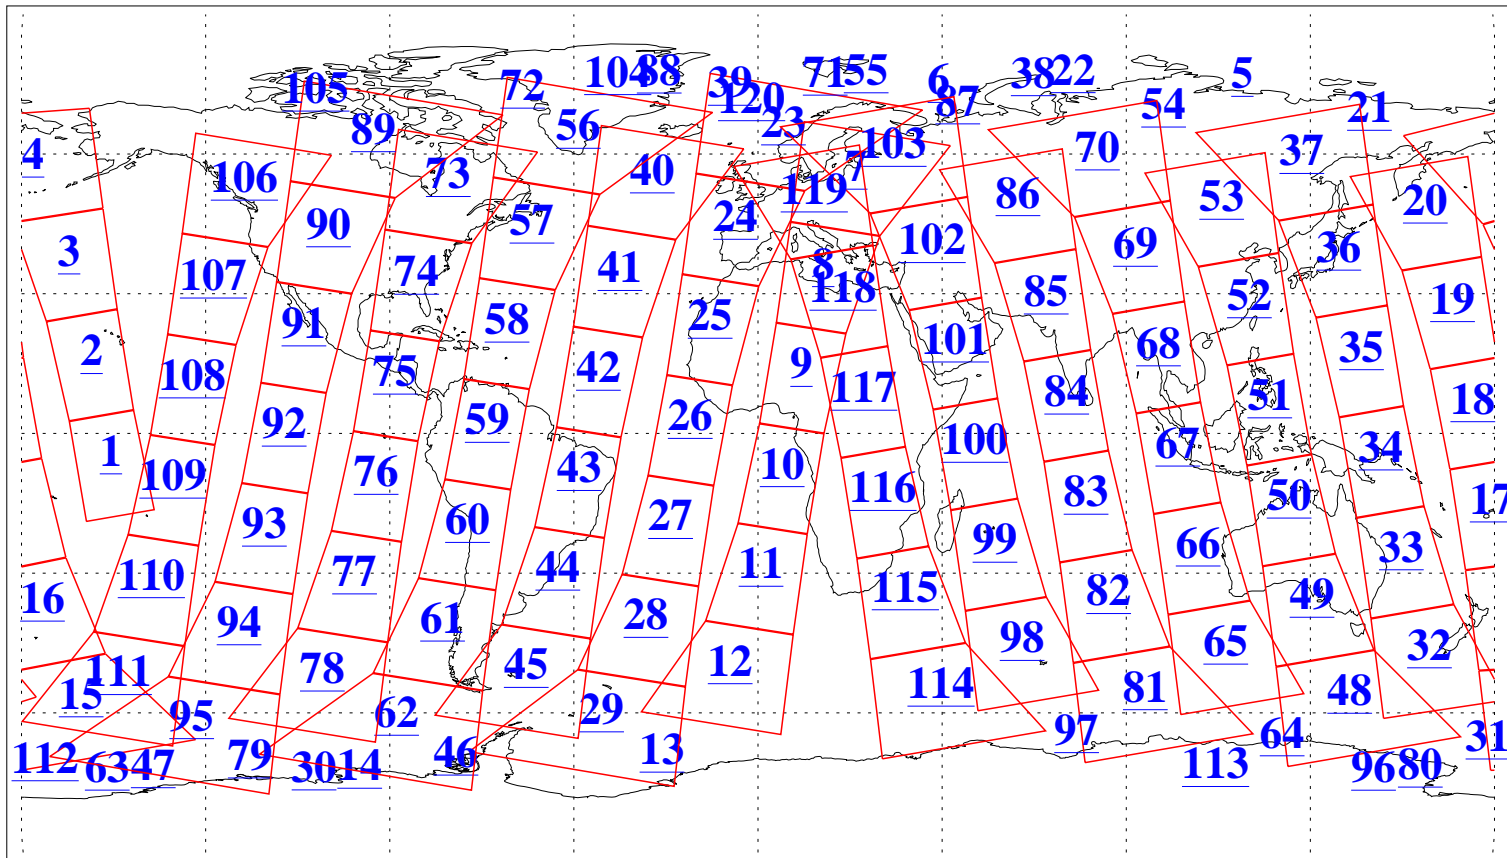

L1B Availability
AMSU Granules: 240
HSB Granules: 0
AIRS Granules: 240

2 Jun 2005
DoY 153
Aqua Day 1125
Granules: 1 to 120

Granules: 121 to 240

Legend: AMSU Available, HSB Available, AIRS Available

L1B Availability
AMSU Granules: 240
HSB Granules: 0
AIRS Granules: 240

2 Jun 2005
DoY 153
Aqua Day 1125

Ascending Granules

Descending Granules

Legend: AMSU Available, HSB Available, AIRS Available

L1B Availability
 AMSU Granules: 240
 HSB Granules: 0
 AIRS Granules: 240

2 Jun 2005
 DoY 153
 Aqua Day 1125

Northern Hemisphere Granules

Southern Hemisphere Granules

Legend: AMSU Available, HSB Available, AIRS Available