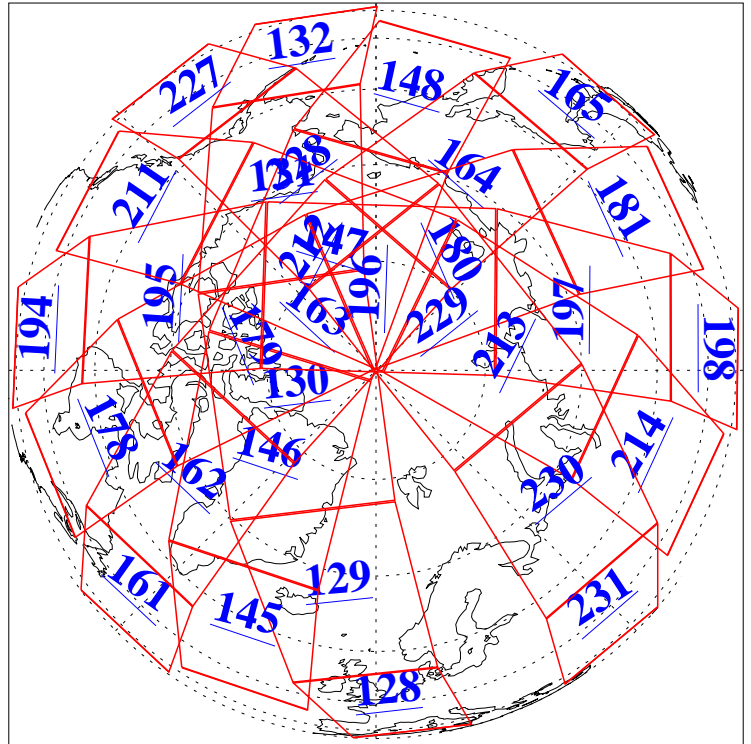

L1B Availability  
AMSU Granules: 240  
HSB Granules: 0  
AIRS Granules: 240

1 Jun 2005  
DoY 152  
Aqua Day 1124  
Granules: 1 to 120

Granules: 121 to 240

Legend: AMSU Available, HSB Available, AIRS Available

L1B Availability  
AMSU Granules: 240  
HSB Granules: 0  
AIRS Granules: 240

1 Jun 2005  
DoY 152  
Aqua Day 1124  
Ascending Granules

Descending Granules

Legend: AMSU Available, HSB Available, AIRS Available

### Northern Hemisphere Granules