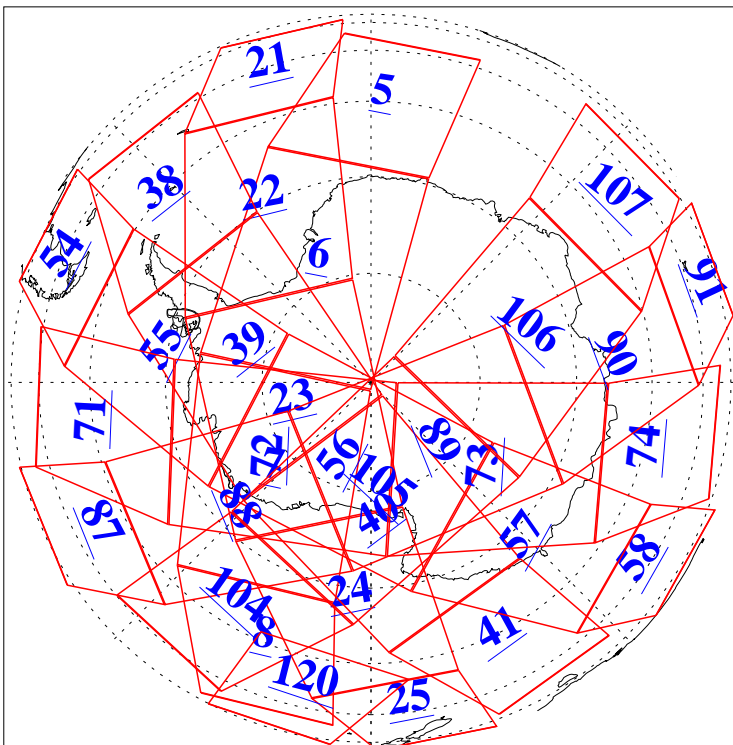

Legend: AMSU Available, HSB Available, AIRS Available