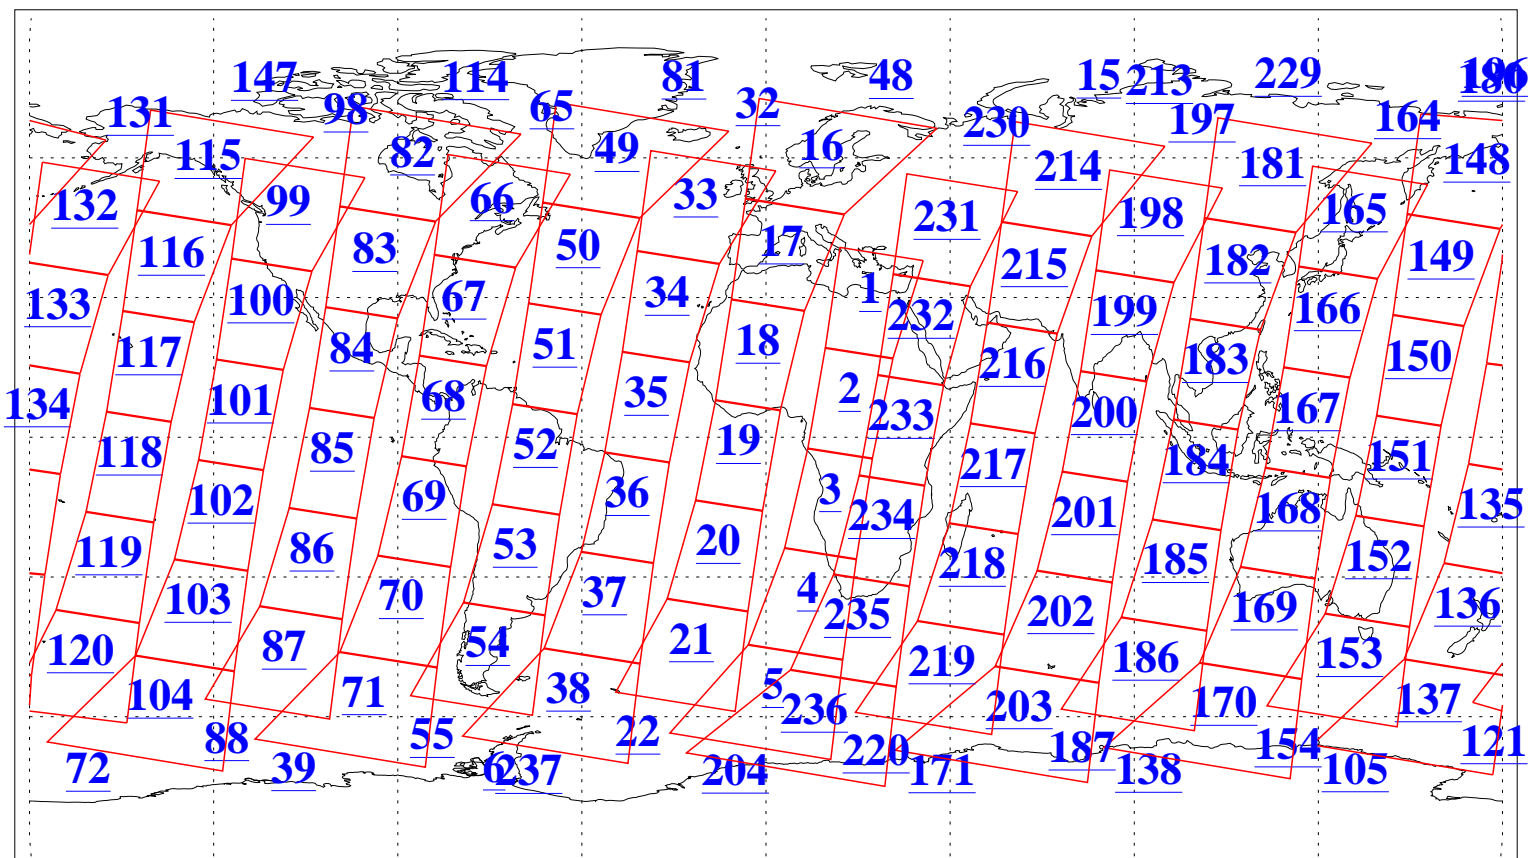

L1B Availability  
AMSU Granules: 240  
HSB Granules: 0  
AIRS Granules: 240

1 Jun 2005  
DoY 152  
Aqua Day 1124  
Granules: 1 to 120

Granules: 121 to 240

Legend: AMSU Available, HSB Available, AIRS Available

L1B Availability  
AMSU Granules: 240  
HSB Granules: 0  
AIRS Granules: 240

1 Jun 2005  
DoY 152  
Aqua Day 1124  
Ascending Granules

Descending Granules

Legend: AMSU Available, HSB Available, AIRS Available