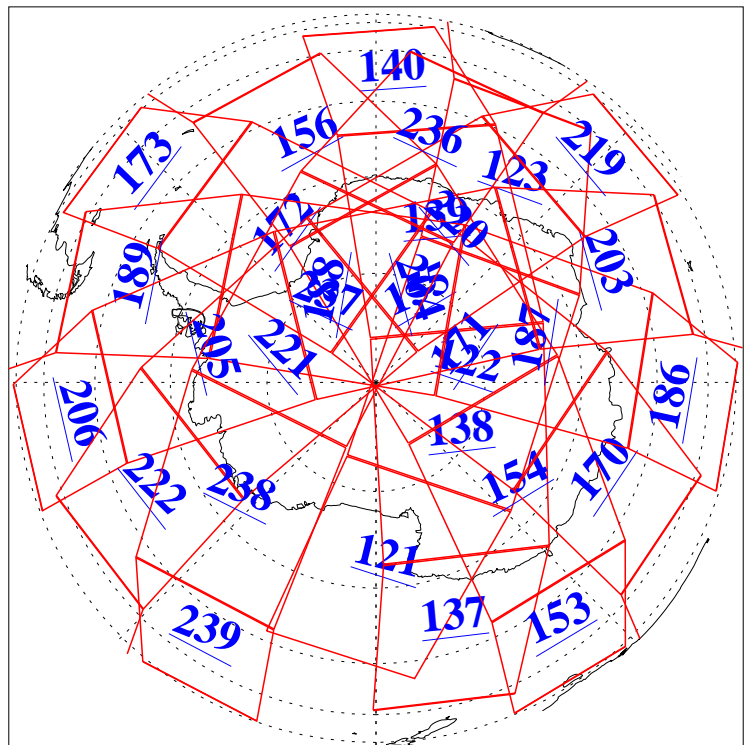

Legend: AMSU Available, HSB Available, AIRS Available