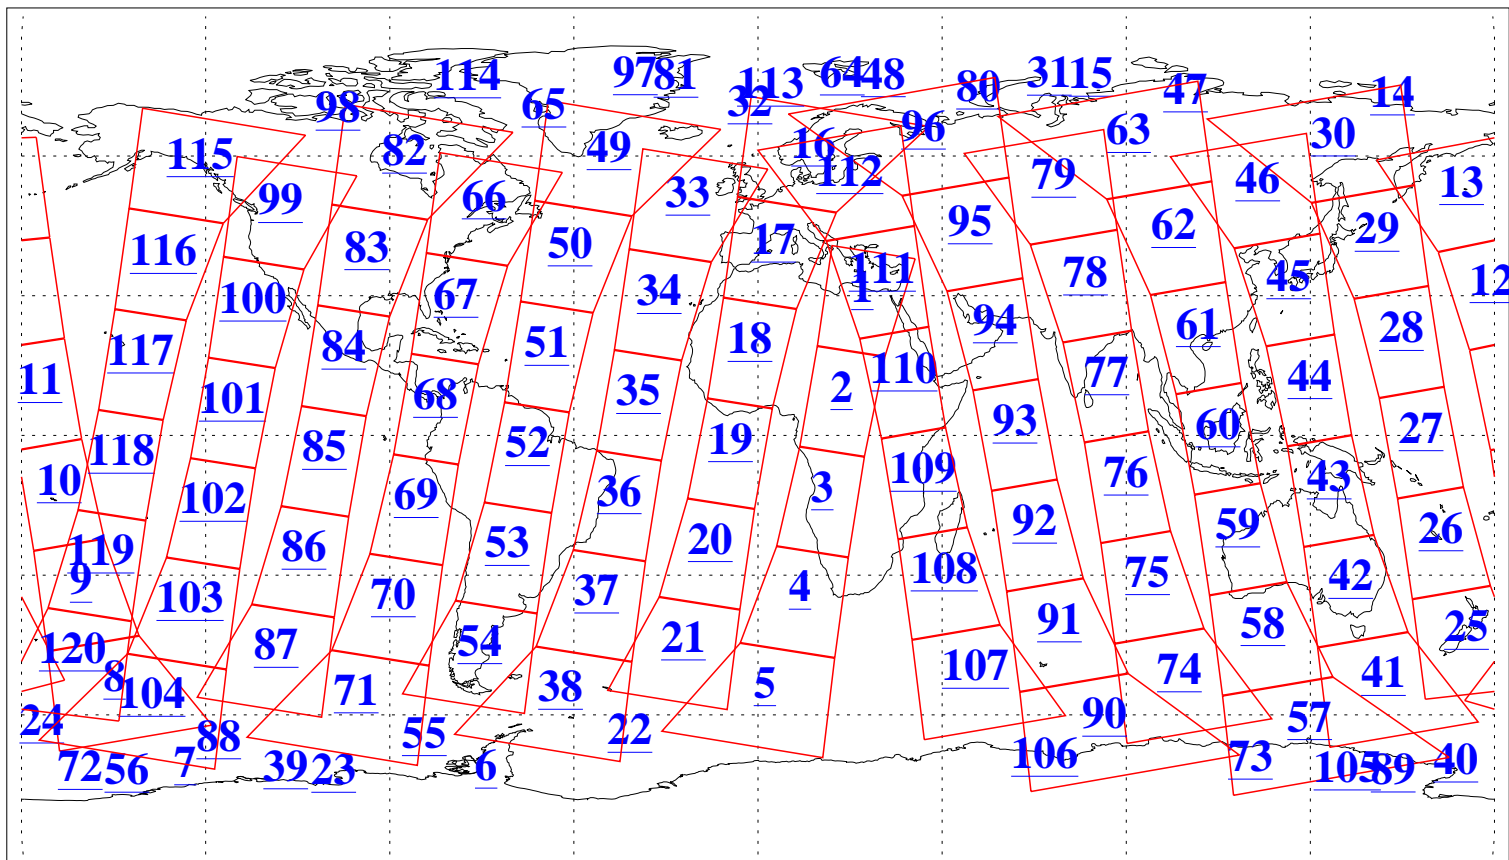

L1B Availability  
AMSU Granules: 240  
HSB Granules: 0  
AIRS Granules: 240

1 Jun 2005  
DoY 152  
Aqua Day 1124  
Granules: 1 to 120

Granules: 121 to 240

Legend: AMSU Available, HSB Available, AIRS Available

L1B Availability  
AMSU Granules: 240  
HSB Granules: 0  
AIRS Granules: 240

1 Jun 2005  
DoY 152  
Aqua Day 1124  
Ascending Granules

Descending Granules

Legend: AMSU Available, HSB Available, AIRS Available