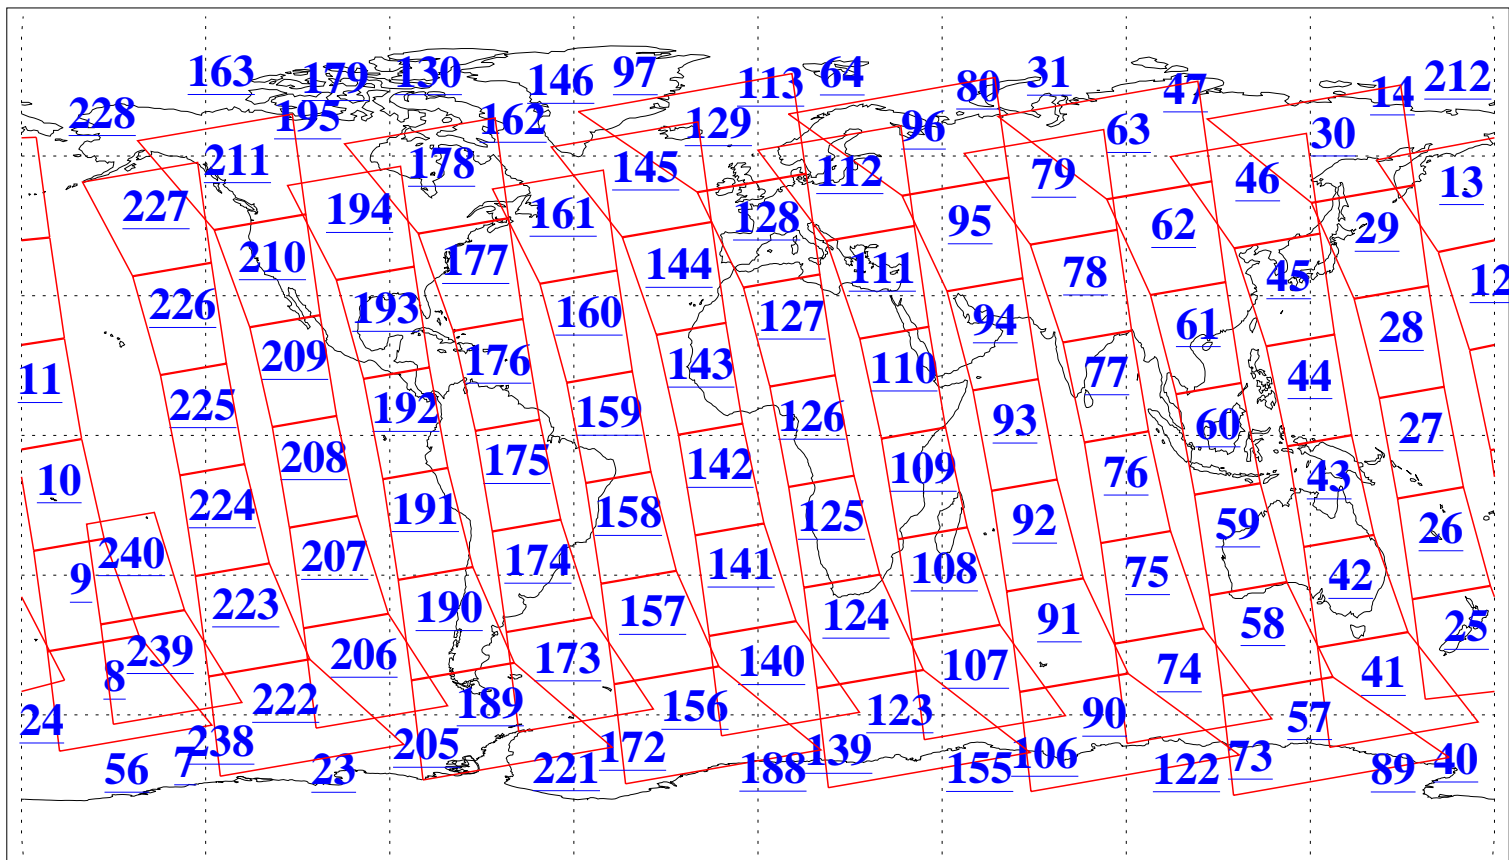

L1B Availability  
AMSU Granules: 240  
HSB Granules: 0  
AIRS Granules: 240

1 Jun 2005  
DoY 152  
Aqua Day 1124  
Granules: 1 to 120

Granules: 121 to 240

Legend: AMSU Available, HSB Available, AIRS Available

L1B Availability  
AMSU Granules: 240  
HSB Granules: 0  
AIRS Granules: 240

1 Jun 2005  
DoY 152  
Aqua Day 1124  
Ascending Granules

Descending Granules

Legend: AMSU Available, HSB Available, AIRS Available