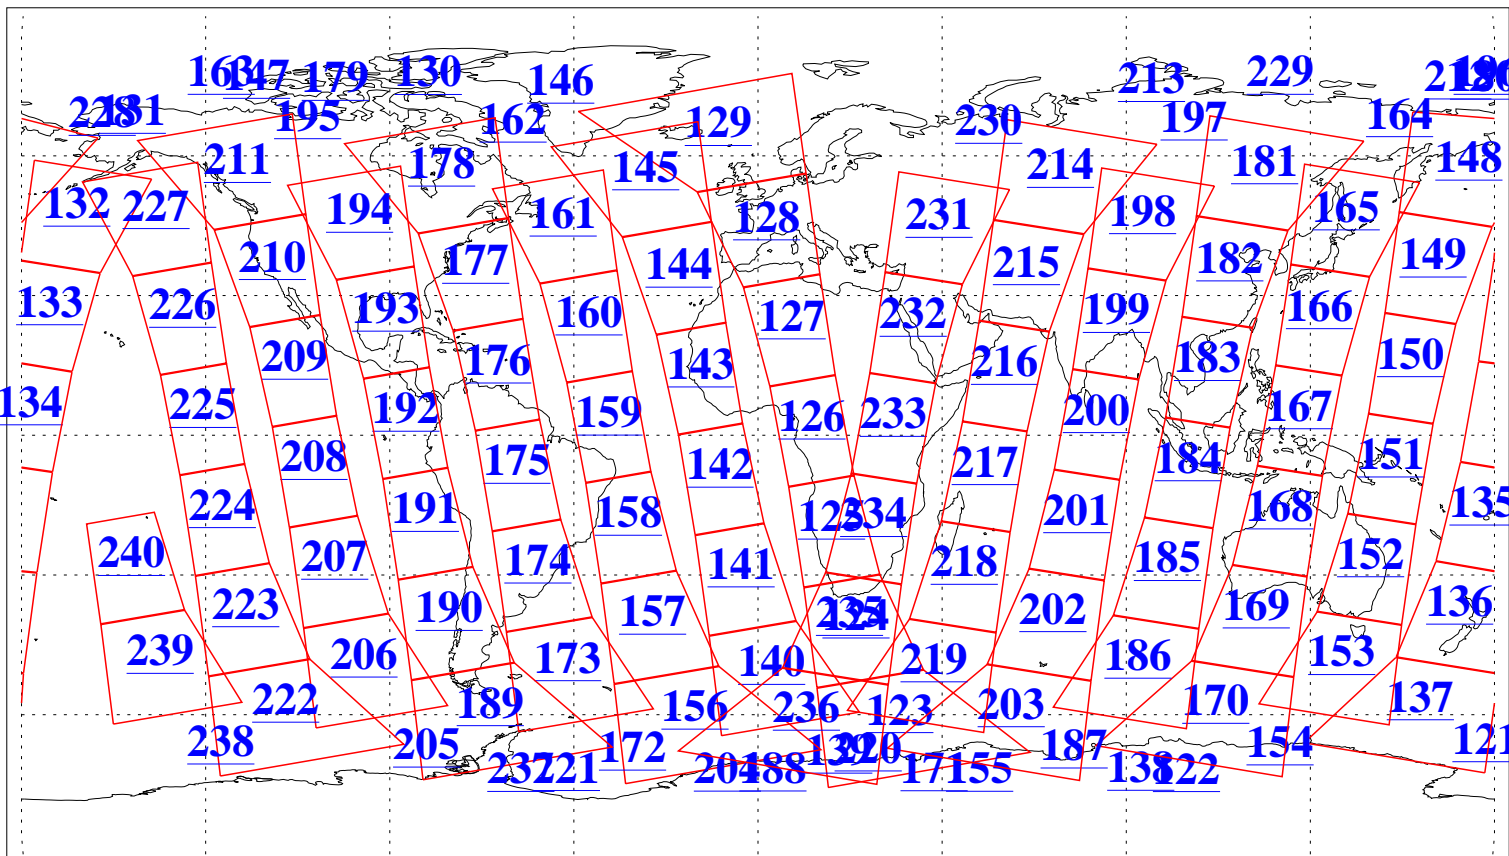

L1B Availability  
AMSU Granules: 240  
HSB Granules: 0  
AIRS Granules: 240

1 Jun 2005  
DoY 152  
Aqua Day 1124  
Granules: 1 to 120

Granules: 121 to 240

Legend: AMSU Available, HSB Available, AIRS Available

L1B Availability  
AMSU Granules: 240  
HSB Granules: 0  
AIRS Granules: 240

1 Jun 2005  
DoY 152  
Aqua Day 1124  
Ascending Granules

Descending Granules

Legend: AMSU Available, HSB Available, AIRS Available