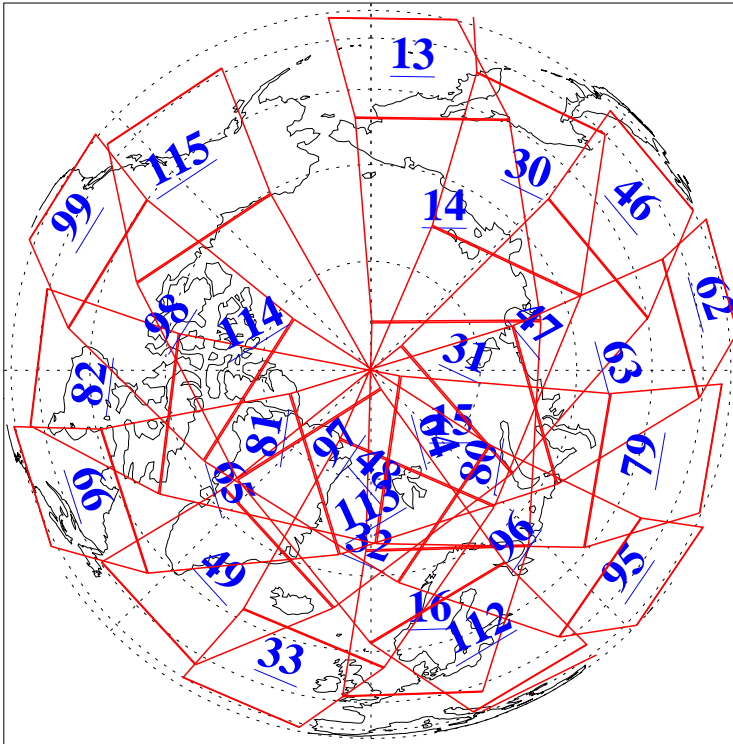

L1B Availability  
AMSU Granules: 240  
HSB Granules: 0  
AIRS Granules: 240

1 Jun 2005  
DoY 152  
Aqua Day 1124  
Granules: 1 to 120

Granules: 121 to 240

Legend: AMSU Available, HSB Available, AIRS Available

L1B Availability  
AMSU Granules: 240  
HSB Granules: 0  
AIRS Granules: 240

1 Jun 2005  
DoY 152  
Aqua Day 1124  
Ascending Granules

Descending Granules

Legend: AMSU Available, HSB Available, AIRS Available

L1B Availability  
AMSU Granules: 240  
HSB Granules: 0  
AIRS Granules: 240

1 Jun 2005  
DoY 152  
Aqua Day 1124

### Northern Hemisphere Granules