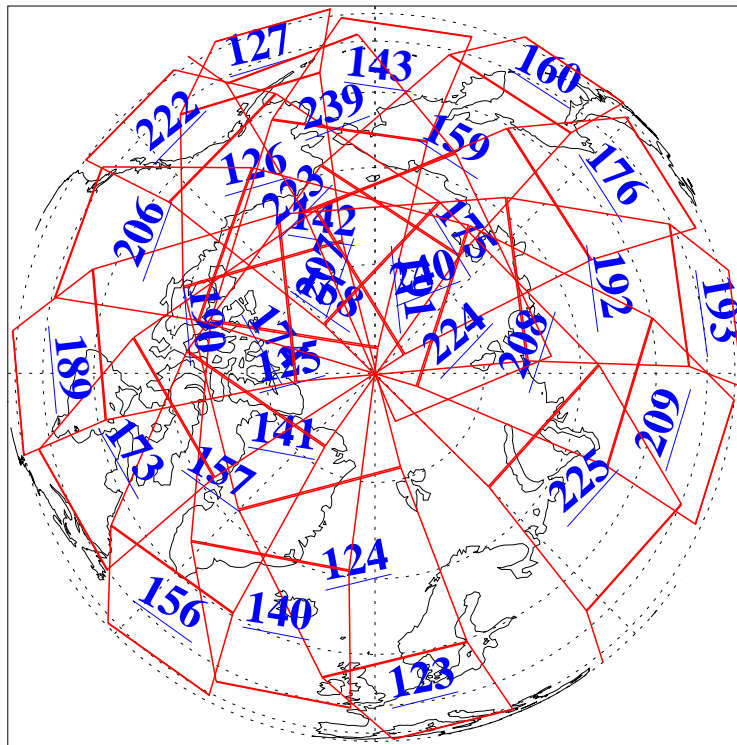

L1B Availability
AMSU Granules: 240
HSB Granules: 0
AIRS Granules: 240

29 May 2005
DoY 149
Aqua Day 1121
Granules: 1 to 120

Granules: 121 to 240

Legend: AMSU Available, HSB Available, AIRS Available

L1B Availability
AMSU Granules: 240
HSB Granules: 0
AIRS Granules: 240

29 May 2005
DoY 149
Aqua Day 1121
Ascending Granules

Descending Granules

Legend: AMSU Available, HSB Available, AIRS Available

L1B Availability
 AMSU Granules: 240
 HSB Granules: 0
 AIRS Granules: 240

29 May 2005
 DoY 149
 Aqua Day 1121

Northern Hemisphere Granules

Southern Hemisphere Granules

Legend: AMSU Available, HSB Available, AIRS Available