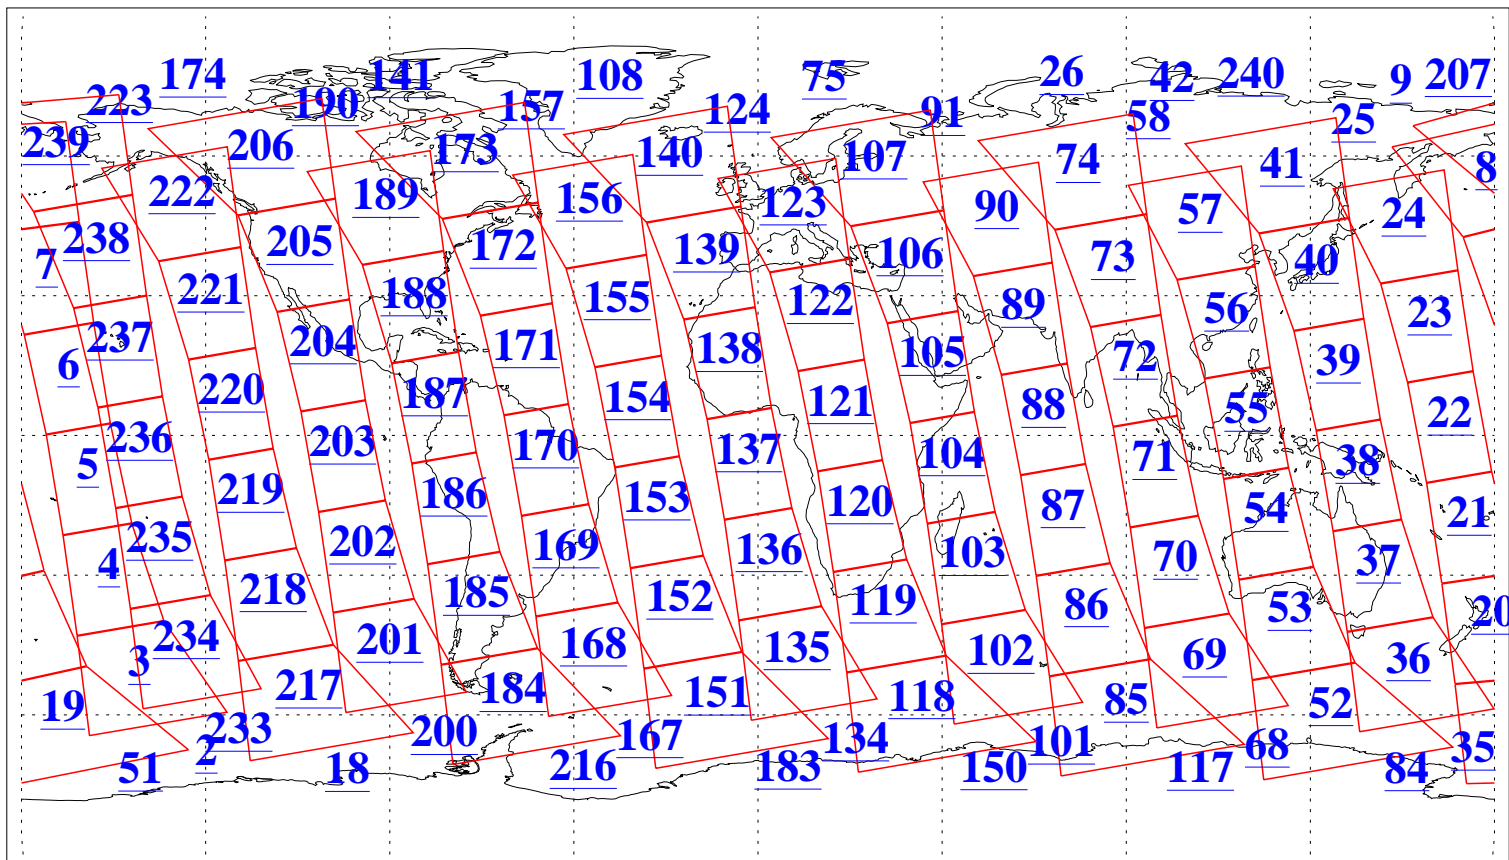

L1B Availability
AMSU Granules: 240
HSB Granules: 0
AIRS Granules: 240

29 May 2005
DoY 149
Aqua Day 1121
Granules: 1 to 120

Granules: 121 to 240

Legend: AMSU Available, HSB Available, AIRS Available

L1B Availability
AMSU Granules: 240
HSB Granules: 0
AIRS Granules: 240

29 May 2005
DoY 149
Aqua Day 1121
Ascending Granules

Descending Granules

Legend: AMSU Available, HSB Available, AIRS Available

L1B Availability
 AMSU Granules: 240
 HSB Granules: 0
 AIRS Granules: 240

29 May 2005
 DoY 149
 Aqua Day 1121

Northern Hemisphere Granules

Southern Hemisphere Granules

Legend: AMSU Available, HSB Available, AIRS Available