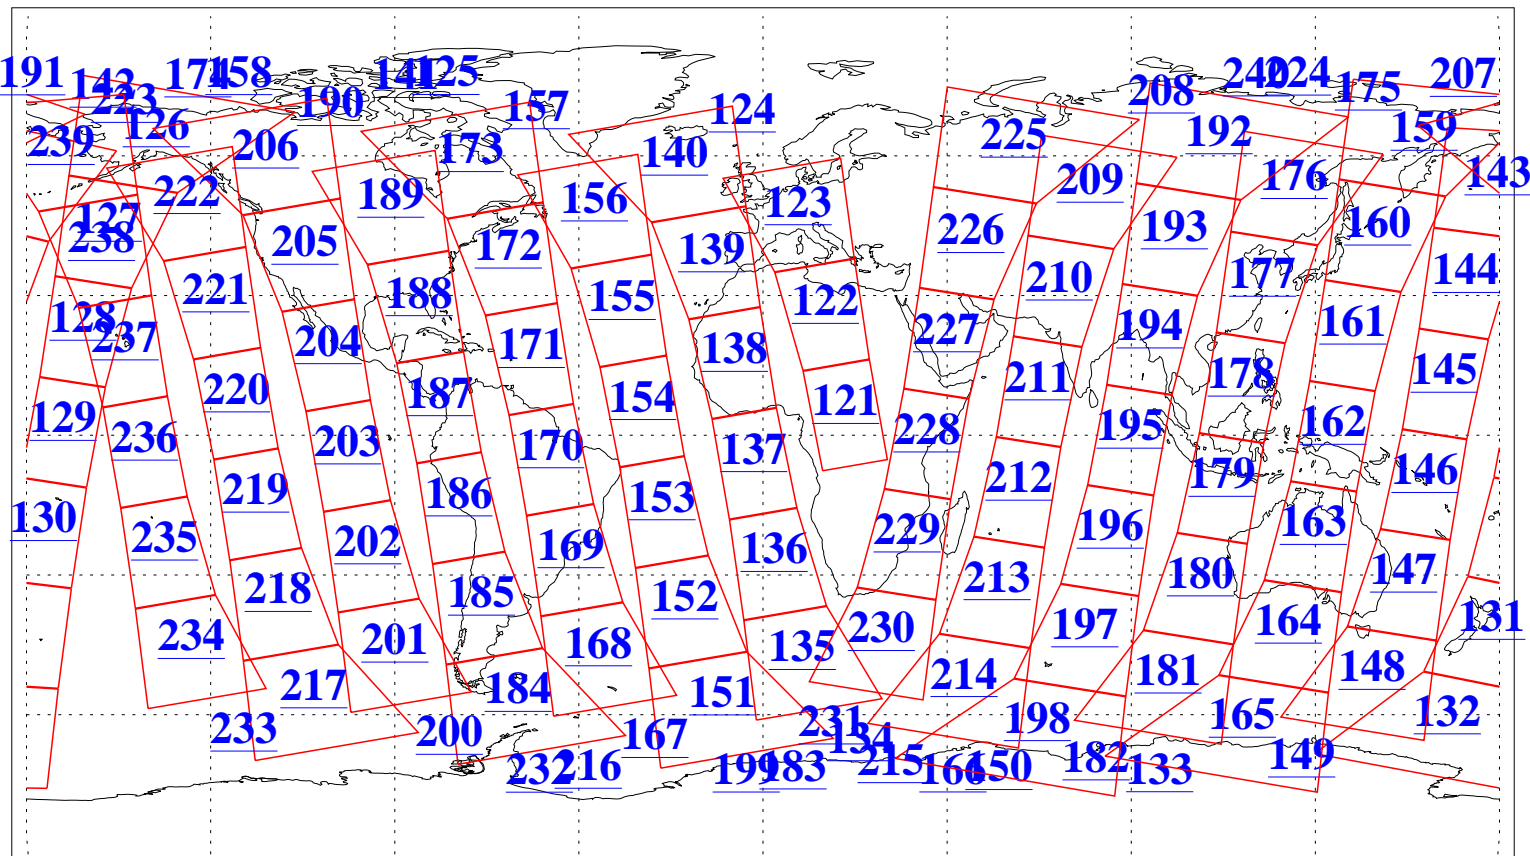

L1B Availability
AMSU Granules: 240
HSB Granules: 0
AIRS Granules: 240

29 May 2005
DoY 149
Aqua Day 1121
Granules: 1 to 120

Granules: 121 to 240

Legend: AMSU Available, HSB Available, AIRS Available

L1B Availability
AMSU Granules: 240
HSB Granules: 0
AIRS Granules: 240

29 May 2005
DoY 149
Aqua Day 1121
Ascending Granules

Descending Granules

Legend: AMSU Available, HSB Available, AIRS Available

L1B Availability
 AMSU Granules: 240
 HSB Granules: 0
 AIRS Granules: 240

29 May 2005
 DoY 149
 Aqua Day 1121

Northern Hemisphere Granules

Southern Hemisphere Granules

Legend: AMSU Available, HSB Available, AIRS Available