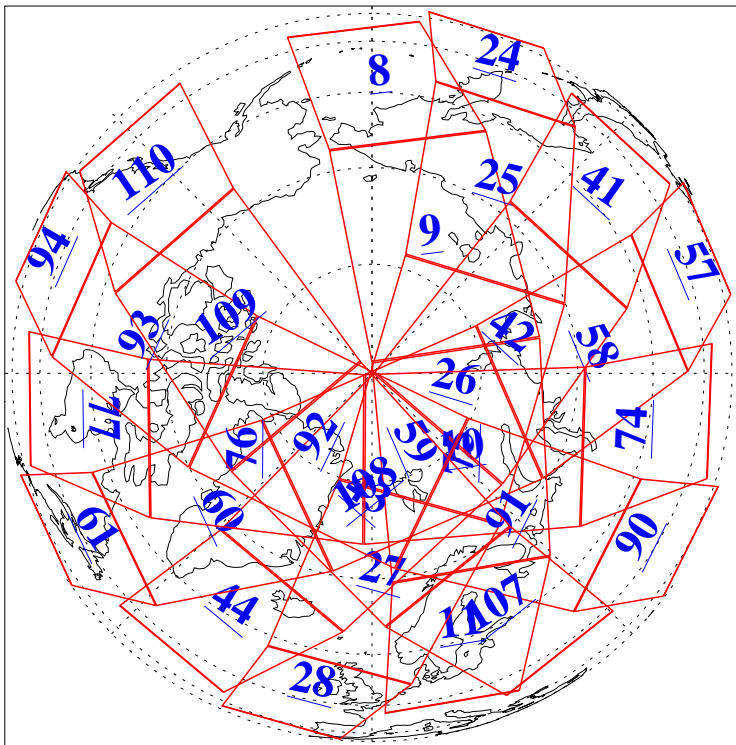

L1B Availability
AMSU Granules: 240
HSB Granules: 0
AIRS Granules: 240

29 May 2005
DoY 149
Aqua Day 1121
Granules: 1 to 120

Granules: 121 to 240

Legend: AMSU Available, HSB Available, AIRS Available

L1B Availability
AMSU Granules: 240
HSB Granules: 0
AIRS Granules: 240

29 May 2005
DoY 149
Aqua Day 1121
Ascending Granules

Descending Granules

Legend: AMSU Available, HSB Available, AIRS Available

L1B Availability
 AMSU Granules: 240
 HSB Granules: 0
 AIRS Granules: 240

29 May 2005
 DoY 149
 Aqua Day 1121

Northern Hemisphere Granules

Southern Hemisphere Granules

Legend: AMSU Available, HSB Available, AIRS Available