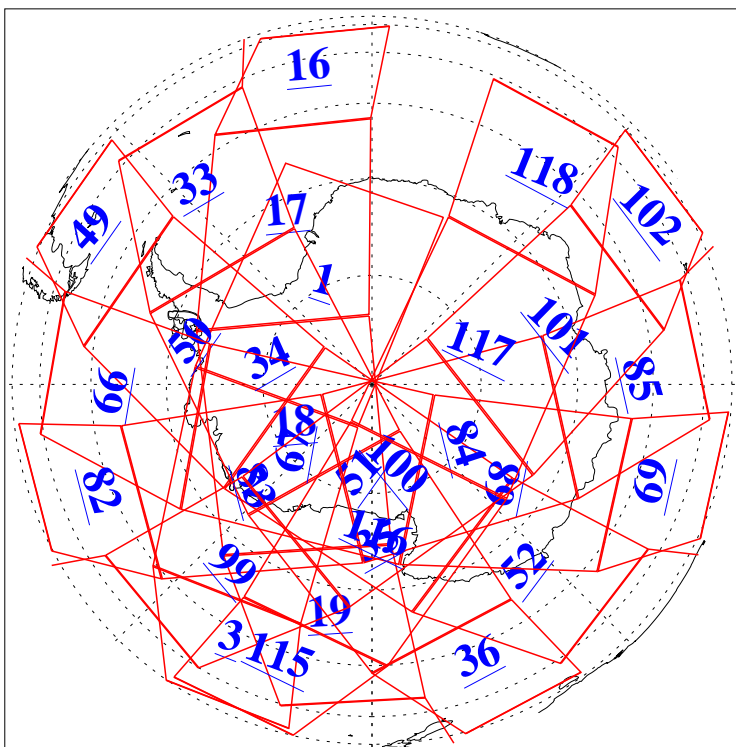

L1B Availability
AMSU Granules: 240
HSB Granules: 0
AIRS Granules: 240

29 May 2005
DoY 149
Aqua Day 1121
Granules: 1 to 120

Granules: 121 to 240

Legend: AMSU Available, HSB Available, AIRS Available

L1B Availability
AMSU Granules: 240
HSB Granules: 0
AIRS Granules: 240

29 May 2005
DoY 149
Aqua Day 1121
Ascending Granules

Descending Granules

Legend: AMSU Available, HSB Available, AIRS Available

L1B Availability
 AMSU Granules: 240
 HSB Granules: 0
 AIRS Granules: 240

29 May 2005
 DoY 149
 Aqua Day 1121

Northern Hemisphere Granules

Southern Hemisphere Granules

Legend: AMSU Available, HSB Available, AIRS Available