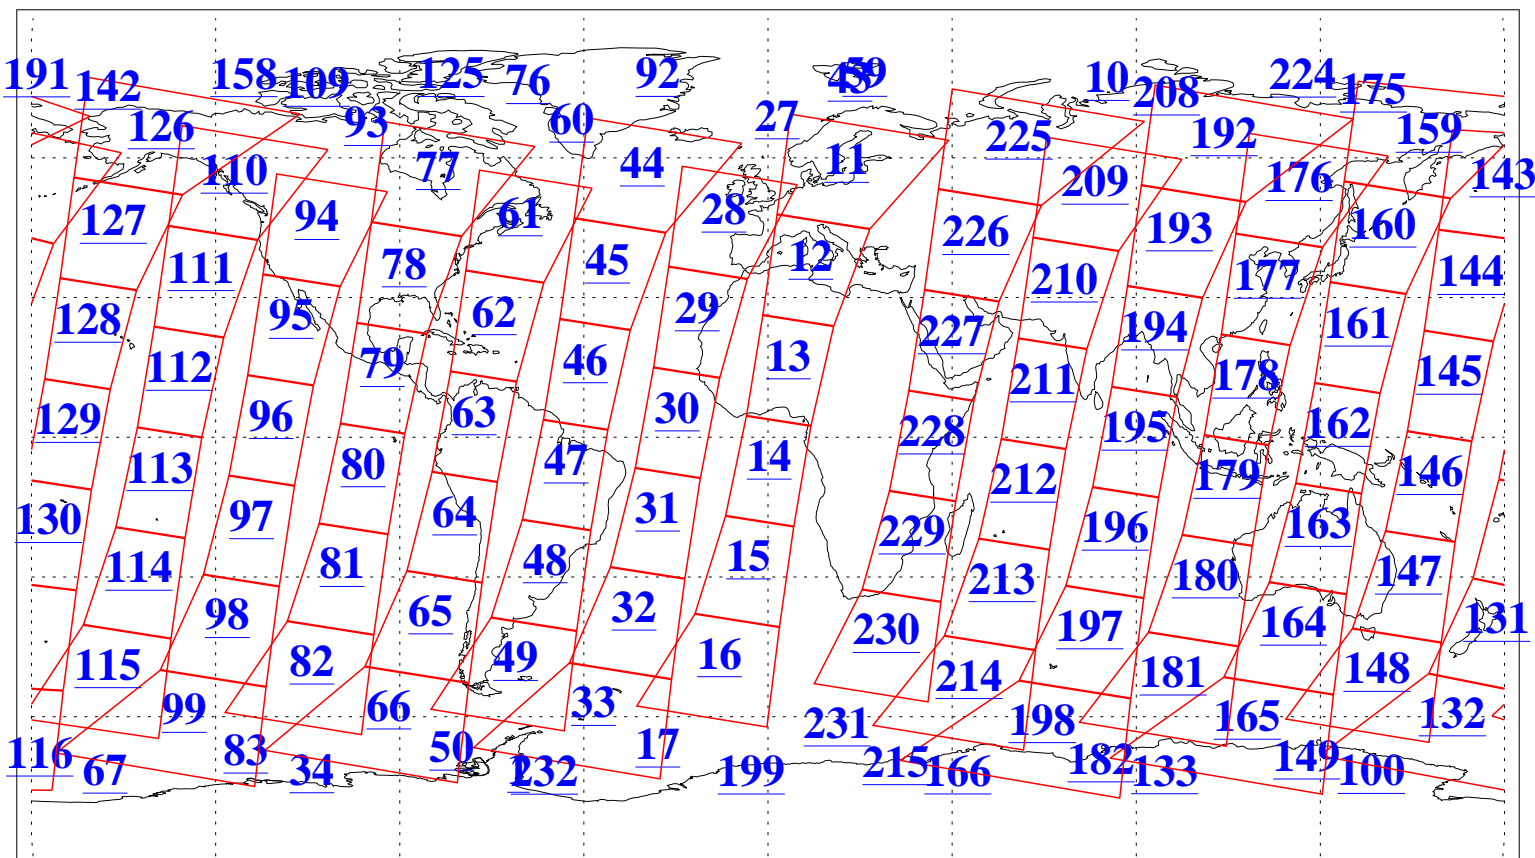

L1B Availability
AMSU Granules: 240
HSB Granules: 0
AIRS Granules: 240

29 May 2005
DoY 149
Aqua Day 1121
Granules: 1 to 120

Granules: 121 to 240

Legend: AMSU Available, HSB Available, AIRS Available

L1B Availability
AMSU Granules: 240
HSB Granules: 0
AIRS Granules: 240

29 May 2005
DoY 149
Aqua Day 1121
Ascending Granules

Descending Granules

Legend: AMSU Available, HSB Available, AIRS Available

L1B Availability
 AMSU Granules: 240
 HSB Granules: 0
 AIRS Granules: 240

29 May 2005
 DoY 149
 Aqua Day 1121

Northern Hemisphere Granules

Southern Hemisphere Granules

Legend: AMSU Available, HSB Available, AIRS Available