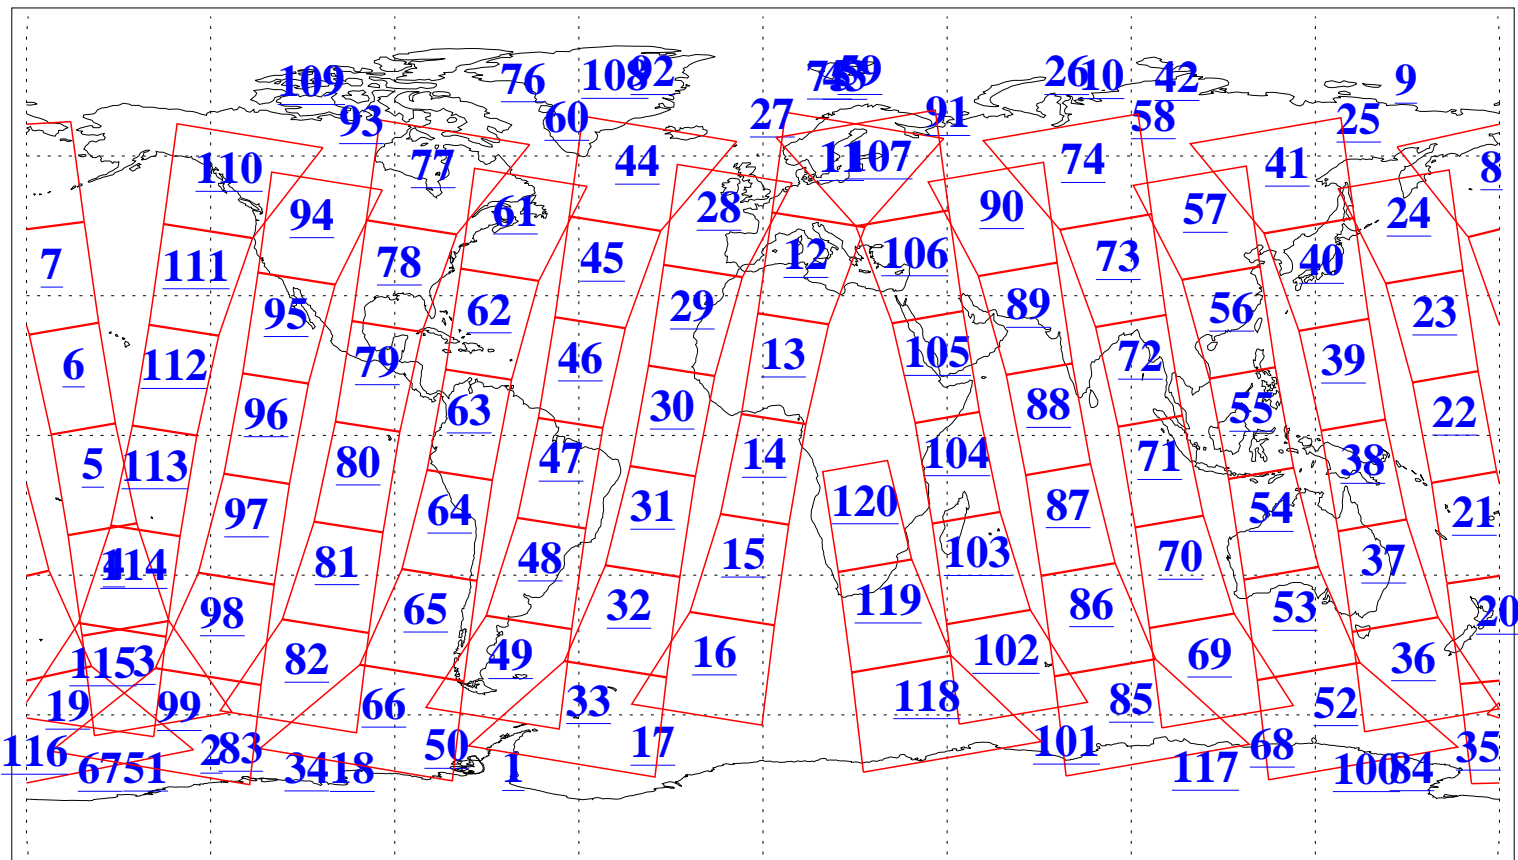

L1B Availability
AMSU Granules: 240
HSB Granules: 0
AIRS Granules: 240

29 May 2005
DoY 149
Aqua Day 1121
Granules: 1 to 120

Granules: 121 to 240

Legend: AMSU Available, HSB Available, AIRS Available

L1B Availability
AMSU Granules: 240
HSB Granules: 0
AIRS Granules: 240

29 May 2005
DoY 149
Aqua Day 1121
Ascending Granules

Descending Granules

Legend: AMSU Available, HSB Available, AIRS Available

L1B Availability
 AMSU Granules: 240
 HSB Granules: 0
 AIRS Granules: 240

29 May 2005
 DoY 149
 Aqua Day 1121

Northern Hemisphere Granules

Southern Hemisphere Granules

Legend: AMSU Available, HSB Available, AIRS Available