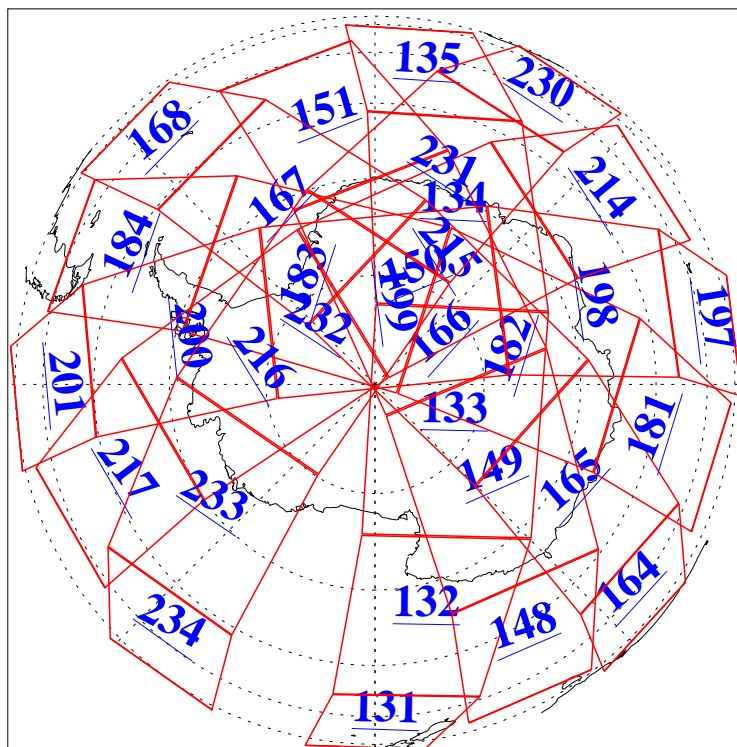

L1B Availability
AMSU Granules: 240
HSB Granules: 0
AIRS Granules: 240

29 May 2005
DoY 149
Aqua Day 1121
Granules: 1 to 120

Granules: 121 to 240

Legend: AMSU Available, HSB Available, AIRS Available

L1B Availability
AMSU Granules: 240
HSB Granules: 0
AIRS Granules: 240

29 May 2005
DoY 149
Aqua Day 1121
Ascending Granules

Descending Granules

Legend: AMSU Available, HSB Available, AIRS Available

L1B Availability
 AMSU Granules: 240
 HSB Granules: 0
 AIRS Granules: 240

29 May 2005
 DoY 149
 Aqua Day 1121

Northern Hemisphere Granules

Southern Hemisphere Granules

Legend: AMSU Available, HSB Available, AIRS Available