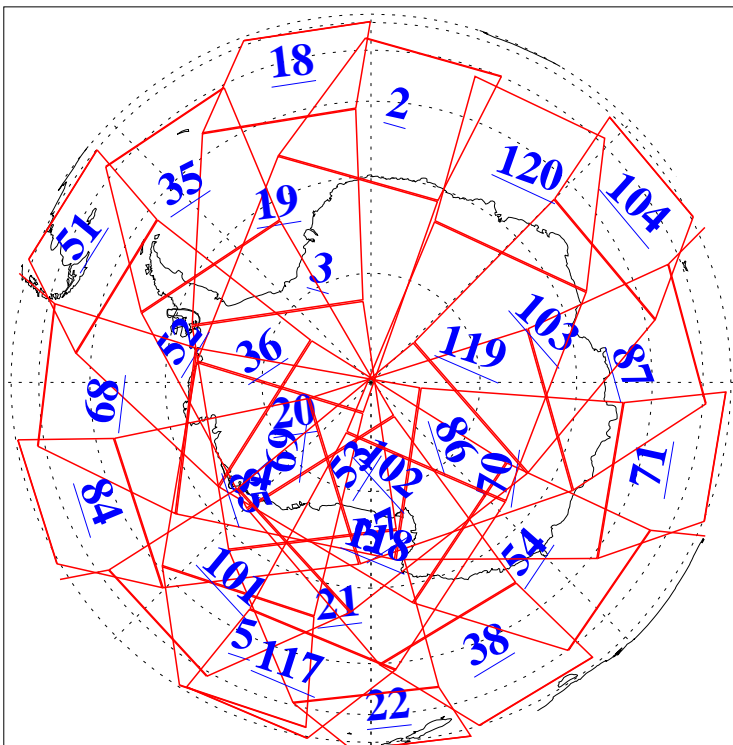

Legend: AMSU Available, HSB Available, AIRS Available