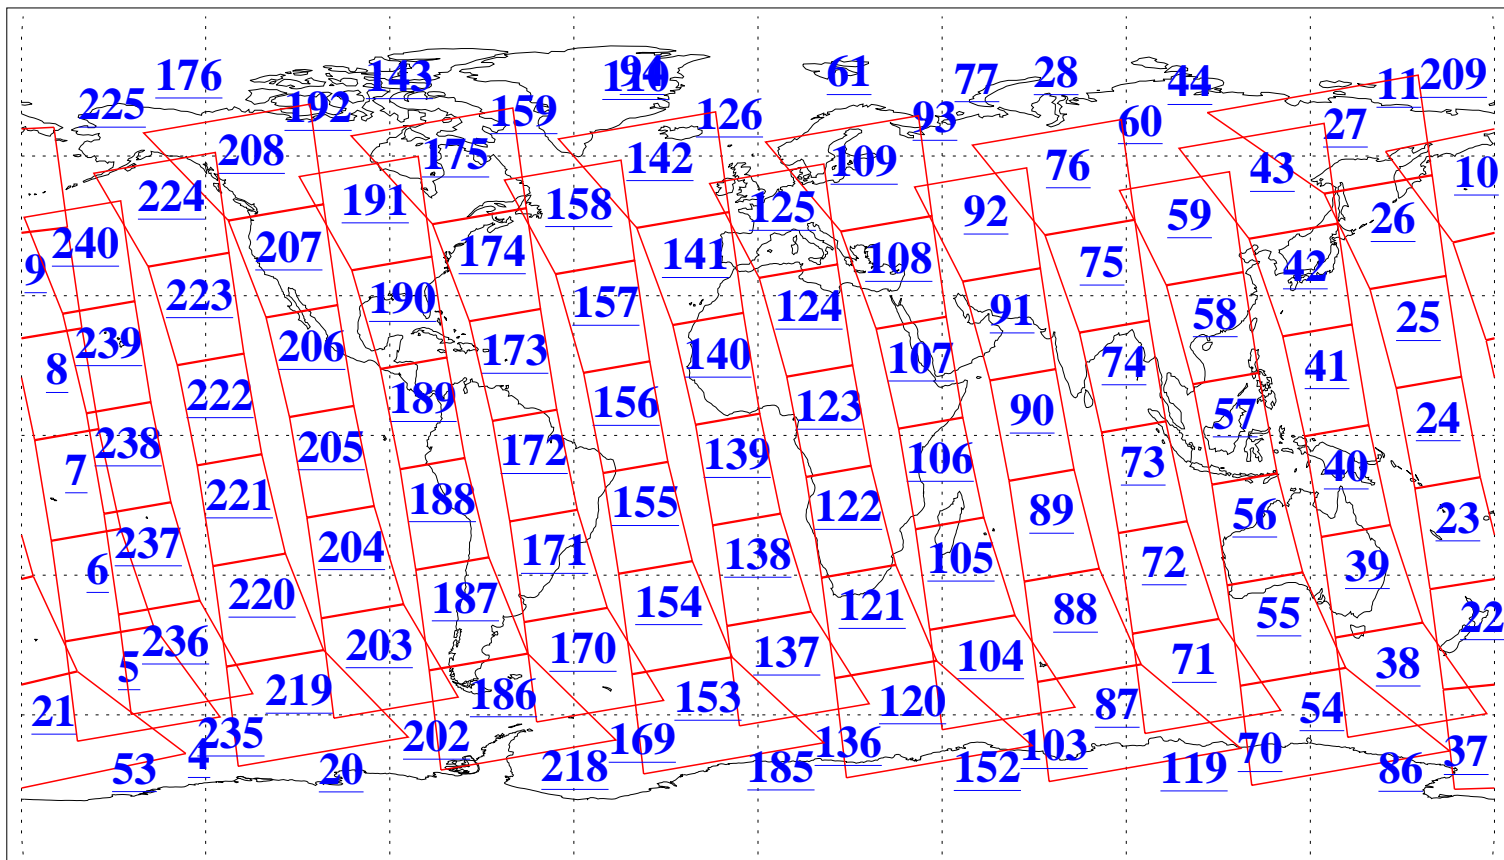

L1B Availability  
AMSU Granules: 240  
HSB Granules: 0  
AIRS Granules: 240

27 May 2005  
DoY 147  
Aqua Day 1119  
Granules: 1 to 120

Granules: 121 to 240

Legend: AMSU Available, HSB Available, AIRS Available

L1B Availability  
AMSU Granules: 240  
HSB Granules: 0  
AIRS Granules: 240

27 May 2005  
DoY 147  
Aqua Day 1119  
Ascending Granules

Descending Granules

Legend: AMSU Available, HSB Available, AIRS Available

### Northern Hemisphere Granules