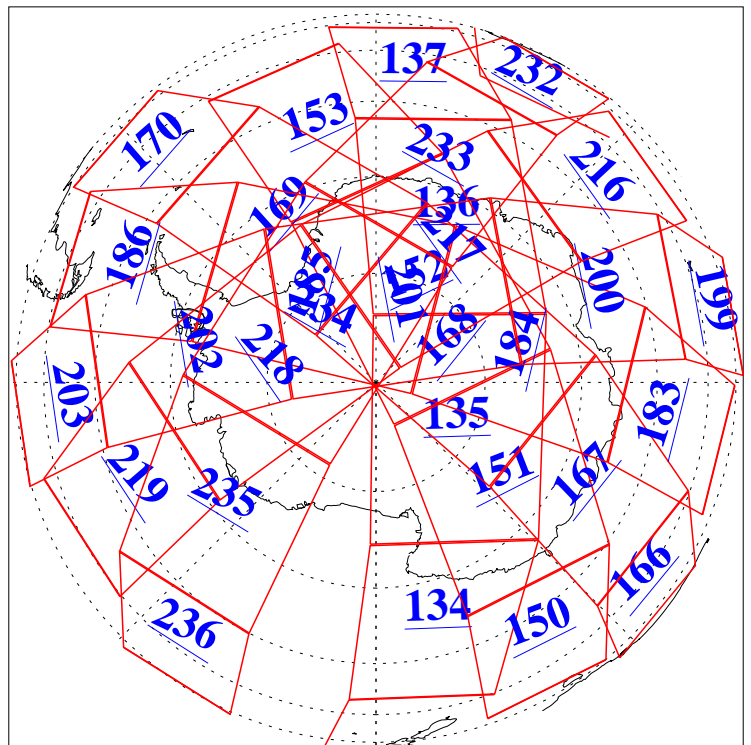

Legend: AMSU Available, HSB Available, AIRS Available