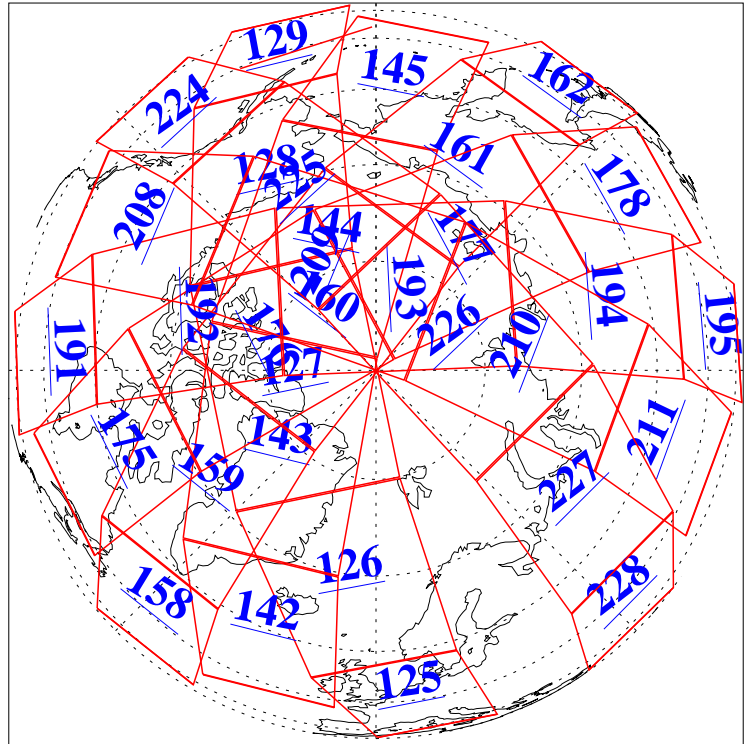

L1B Availability  
AMSU Granules: 240  
HSB Granules: 0  
AIRS Granules: 240

27 May 2005  
DoY 147  
Aqua Day 1119  
Ascending Granules

Descending Granules

Legend: AMSU Available, HSB Available, AIRS Available

### Northern Hemisphere Granules