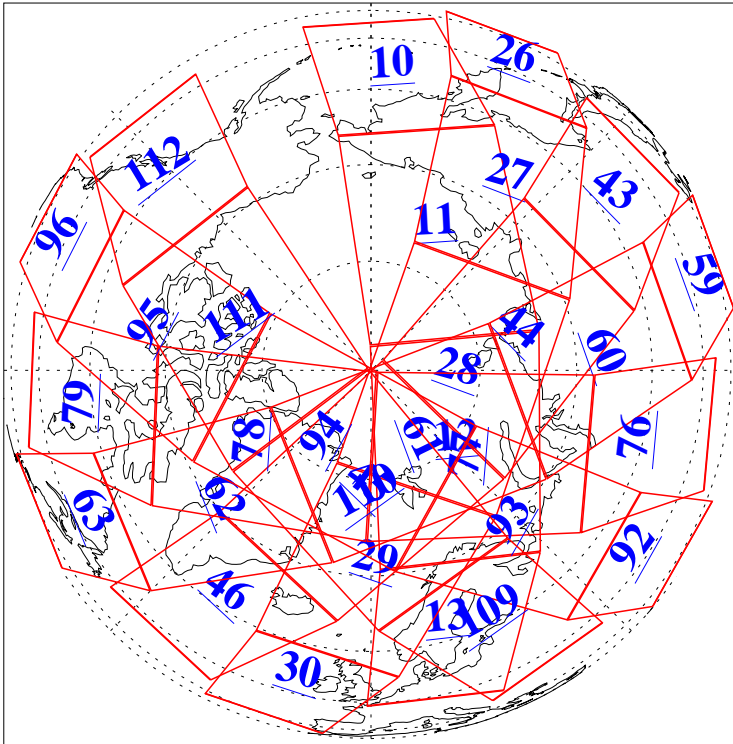

L1B Availability  
AMSU Granules: 240  
HSB Granules: 0  
AIRS Granules: 240

27 May 2005  
DoY 147  
Aqua Day 1119  
Granules: 1 to 120

Granules: 121 to 240

Legend: AMSU Available, HSB Available, AIRS Available

L1B Availability  
AMSU Granules: 240  
HSB Granules: 0  
AIRS Granules: 240

27 May 2005  
DoY 147  
Aqua Day 1119  
Ascending Granules

Descending Granules

Legend: AMSU Available, HSB Available, AIRS Available

### Northern Hemisphere Granules