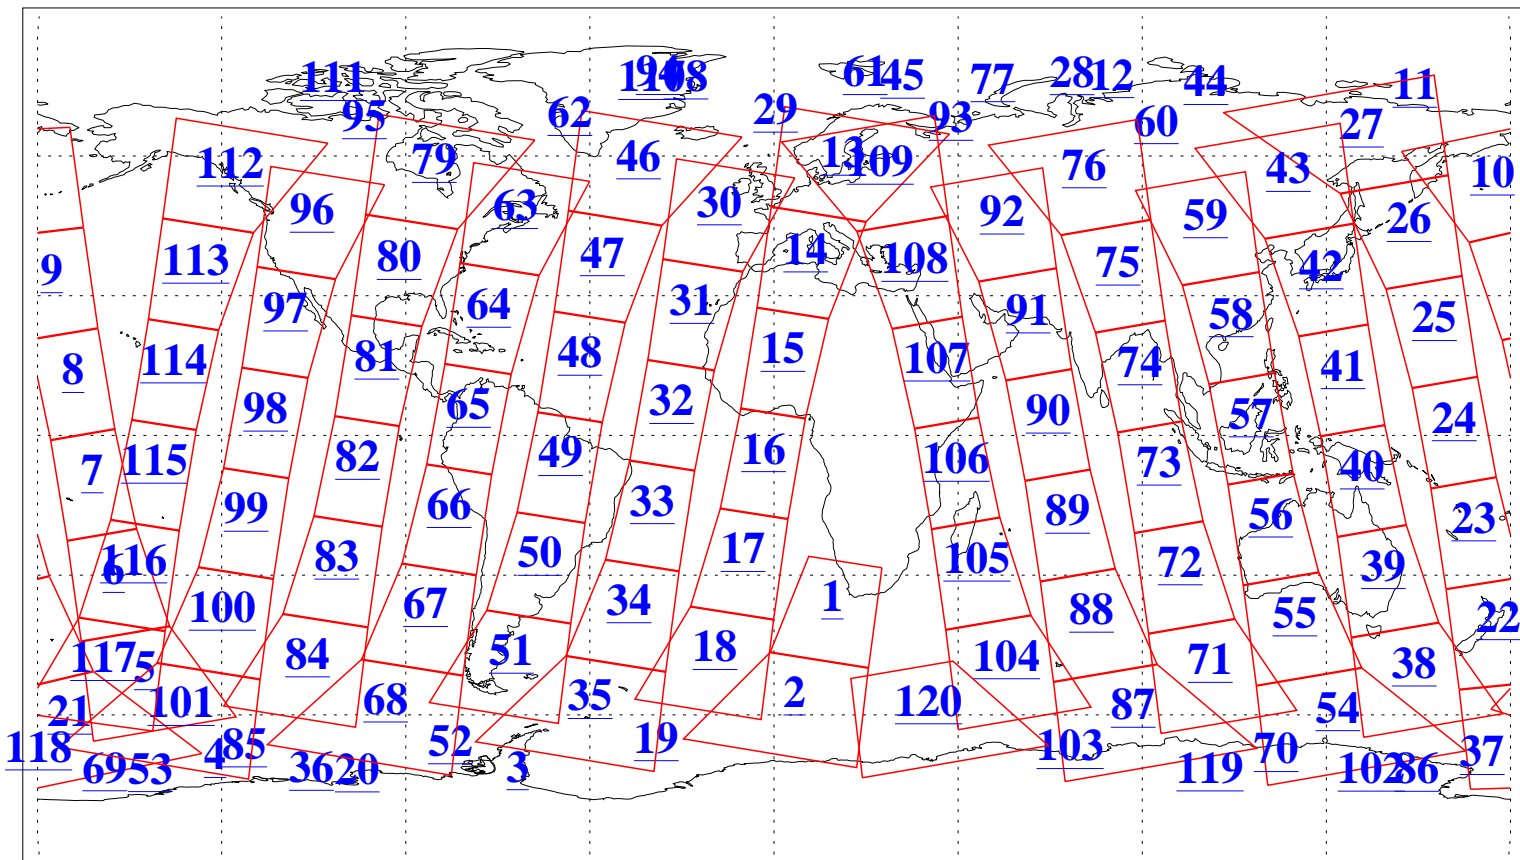

L1B Availability  
AMSU Granules: 240  
HSB Granules: 0  
AIRS Granules: 240

27 May 2005  
DoY 147  
Aqua Day 1119  
Granules: 1 to 120

Granules: 121 to 240

Legend: AMSU Available, HSB Available, AIRS Available

L1B Availability  
AMSU Granules: 240  
HSB Granules: 0  
AIRS Granules: 240

27 May 2005  
DoY 147  
Aqua Day 1119  
Ascending Granules

Descending Granules

Legend: AMSU Available, HSB Available, AIRS Available

### Northern Hemisphere Granules