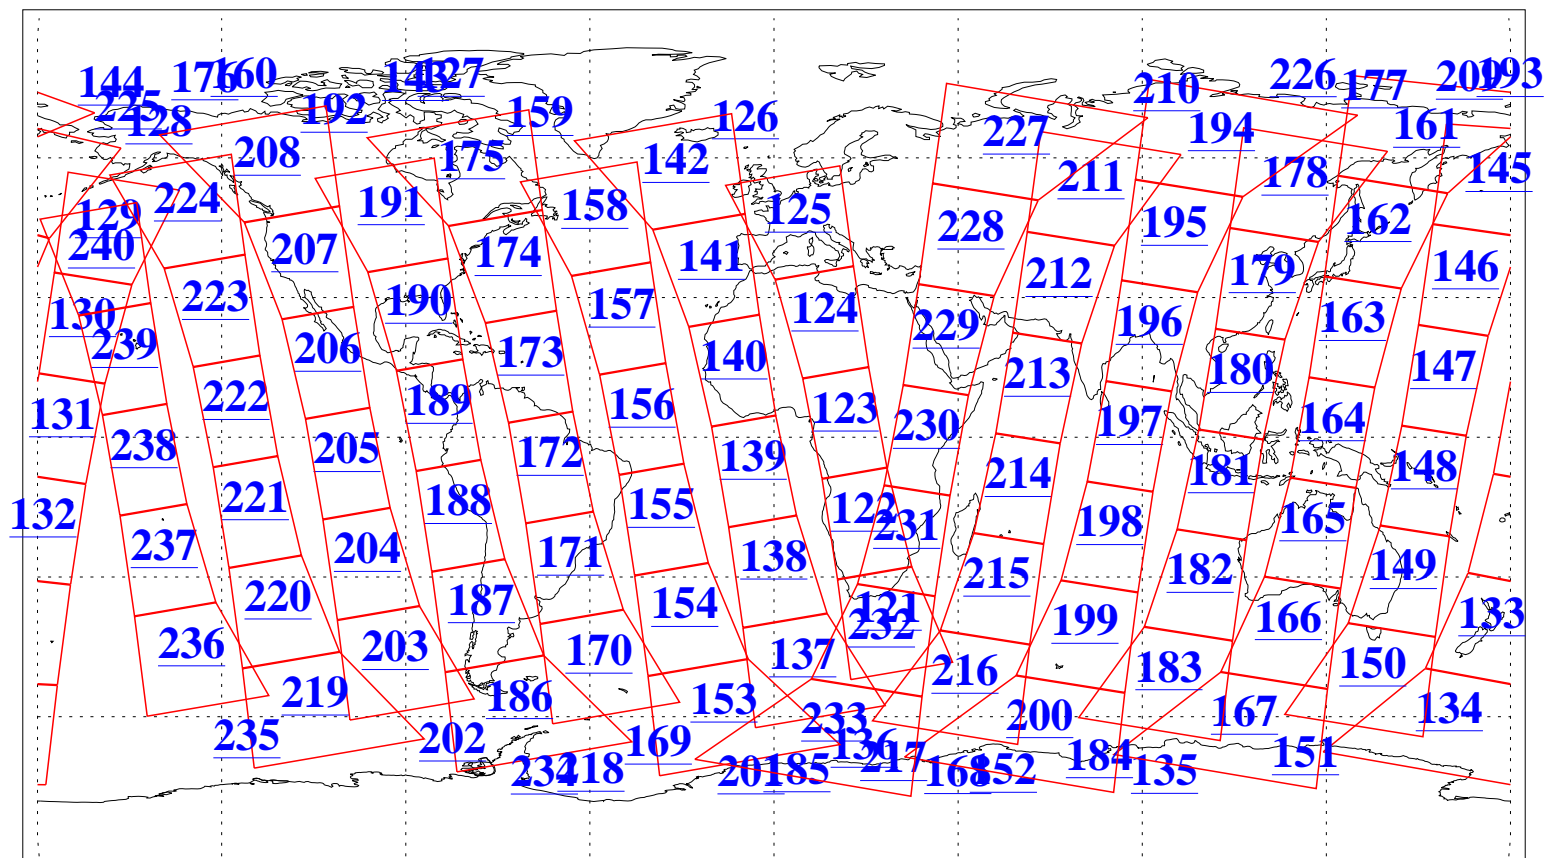

L1B Availability  
AMSU Granules: 240  
HSB Granules: 0  
AIRS Granules: 240

27 May 2005  
DoY 147  
Aqua Day 1119  
Granules: 1 to 120

Granules: 121 to 240

Legend: AMSU Available, HSB Available, AIRS Available

L1B Availability  
AMSU Granules: 240  
HSB Granules: 0  
AIRS Granules: 240

27 May 2005  
DoY 147  
Aqua Day 1119  
Ascending Granules

Descending Granules

Legend: AMSU Available, HSB Available, AIRS Available