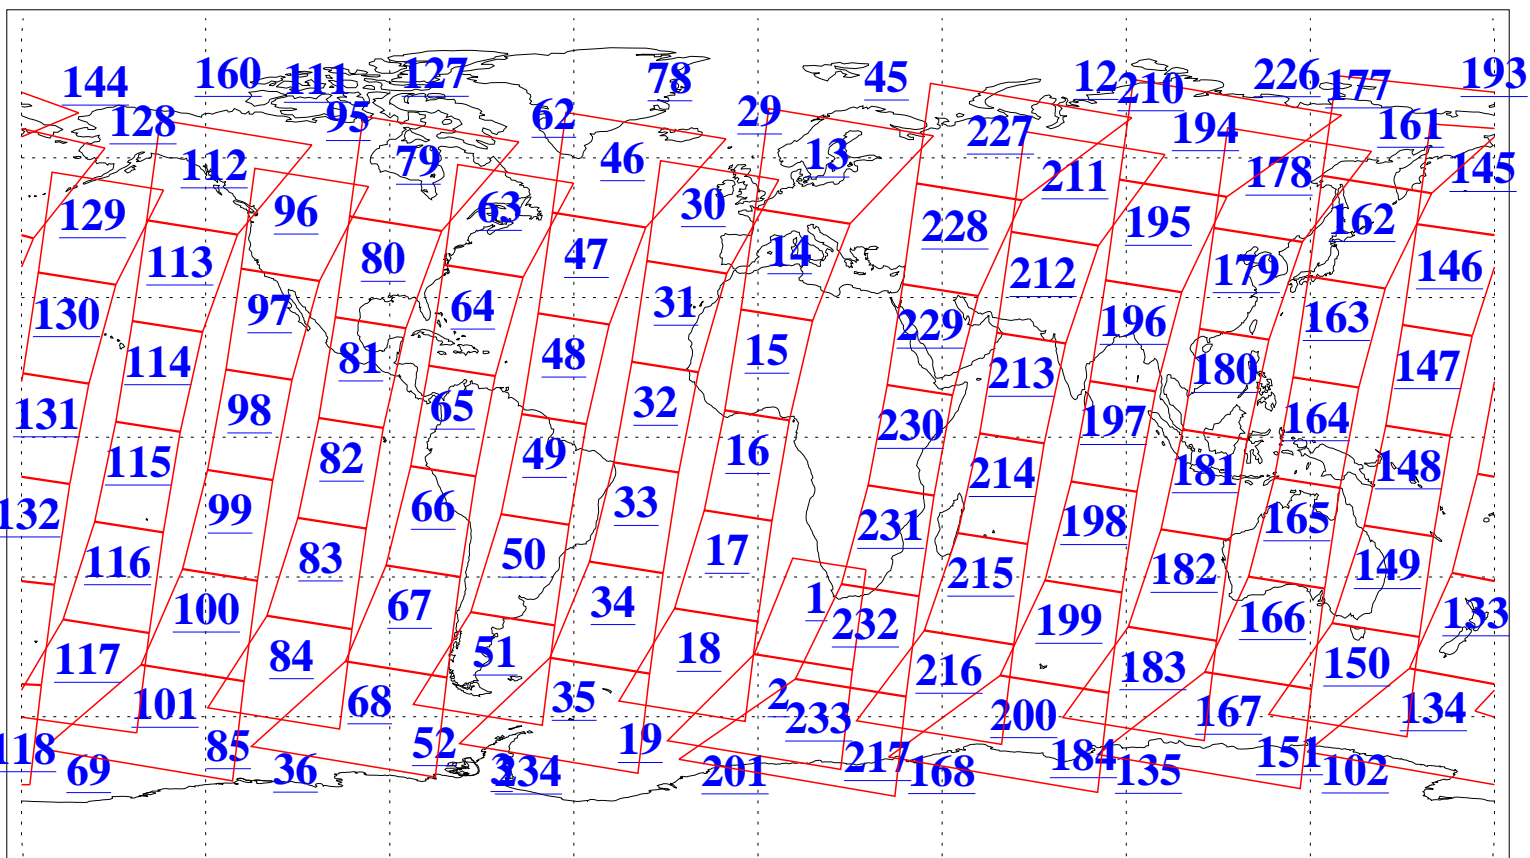

L1B Availability  
AMSU Granules: 240  
HSB Granules: 0  
AIRS Granules: 240

27 May 2005  
DoY 147  
Aqua Day 1119  
Granules: 1 to 120

Granules: 121 to 240

Legend: AMSU Available, HSB Available, AIRS Available

L1B Availability  
AMSU Granules: 240  
HSB Granules: 0  
AIRS Granules: 240

27 May 2005  
DoY 147  
Aqua Day 1119  
Ascending Granules

Descending Granules

Legend: AMSU Available, HSB Available, AIRS Available