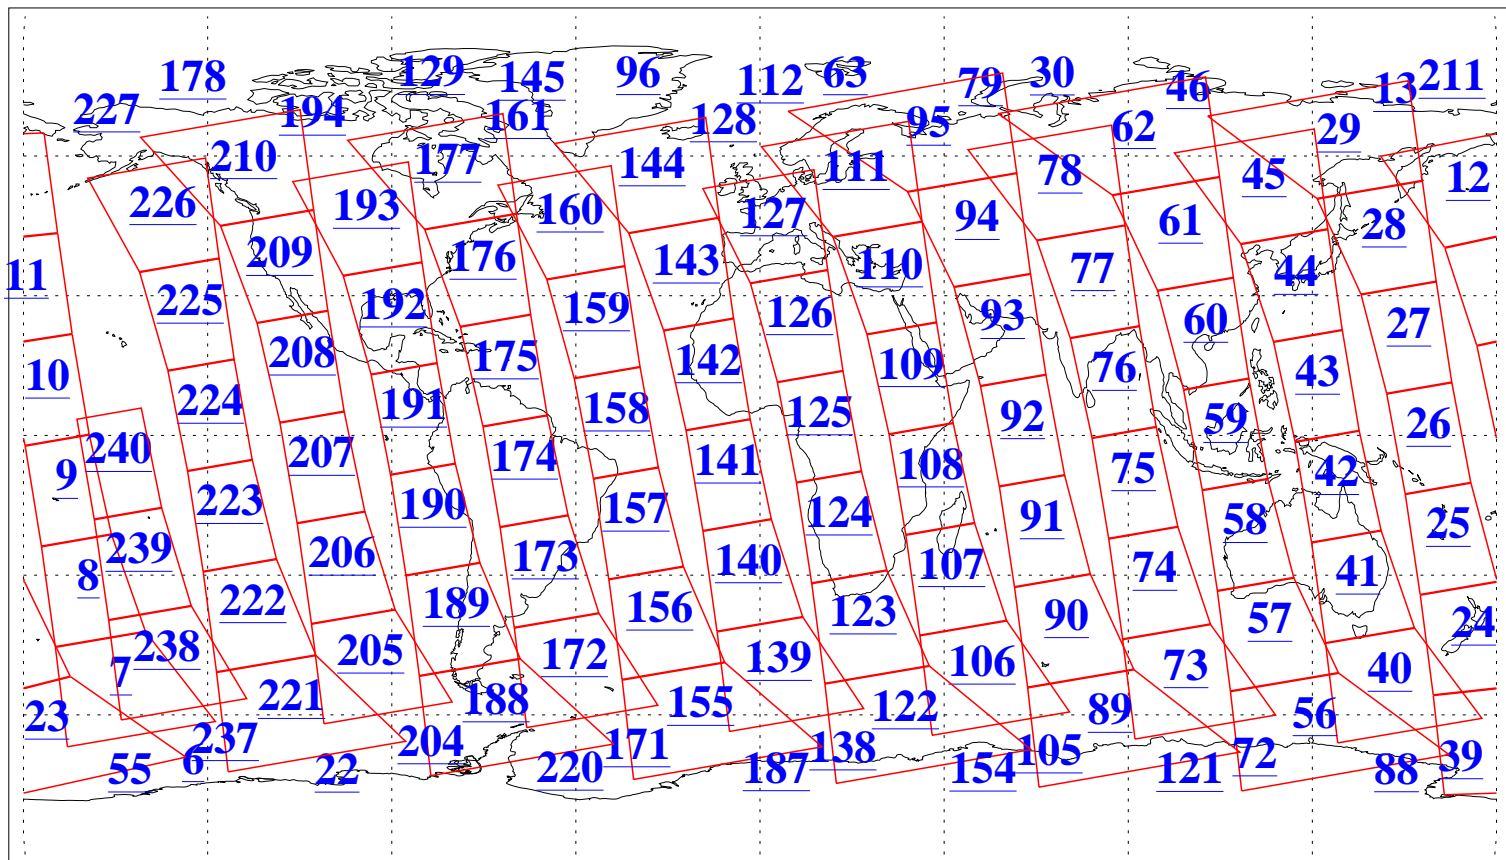

L1B Availability
AMSU Granules: 240
HSB Granules: 0
AIRS Granules: 240

25 May 2005
DoY 145
Aqua Day 1117
Granules: 1 to 120

Granules: 121 to 240

Legend: AMSU Available, HSB Available, AIRS Available

L1B Availability
AMSU Granules: 240
HSB Granules: 0
AIRS Granules: 240

25 May 2005
DoY 145
Aqua Day 1117
Ascending Granules

Descending Granules

Legend: AMSU Available, HSB Available, AIRS Available

L1B Availability
 AMSU Granules: 240
 HSB Granules: 0
 AIRS Granules: 240

25 May 2005
 DoY 145
 Aqua Day 1117

Northern Hemisphere Granules

Southern Hemisphere Granules

Legend: AMSU Available, HSB Available, AIRS Available