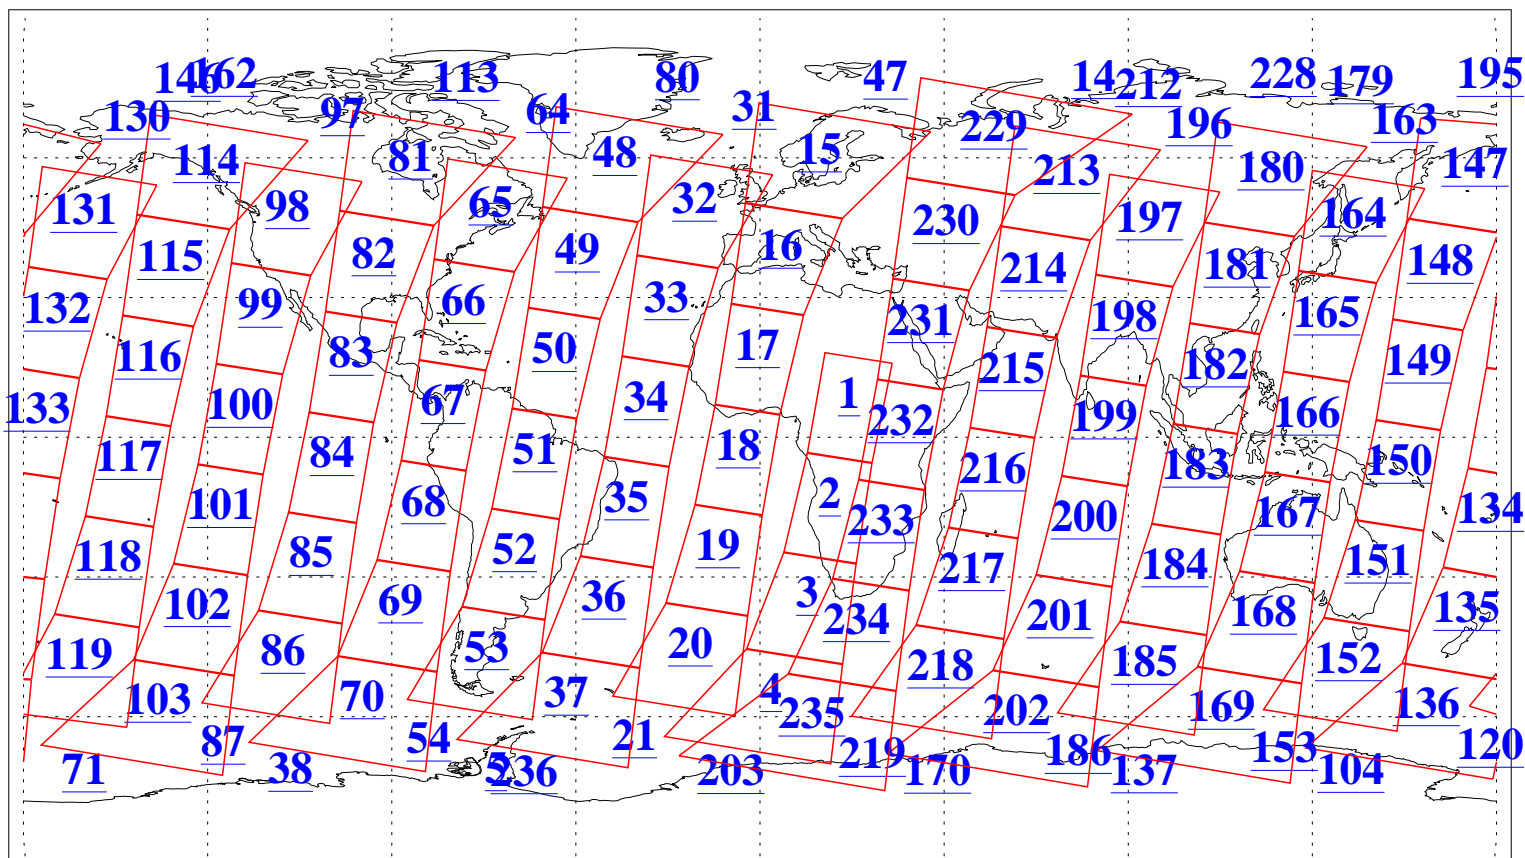

L1B Availability
AMSU Granules: 240
HSB Granules: 0
AIRS Granules: 240

25 May 2005
DoY 145
Aqua Day 1117
Granules: 1 to 120

Granules: 121 to 240

Legend: AMSU Available, HSB Available, AIRS Available

L1B Availability
AMSU Granules: 240
HSB Granules: 0
AIRS Granules: 240

25 May 2005
DoY 145
Aqua Day 1117
Ascending Granules

Descending Granules

Legend: AMSU Available, HSB Available, AIRS Available

L1B Availability
 AMSU Granules: 240
 HSB Granules: 0
 AIRS Granules: 240

25 May 2005
 DoY 145
 Aqua Day 1117

Northern Hemisphere Granules

Southern Hemisphere Granules

Legend: AMSU Available, HSB Available, AIRS Available