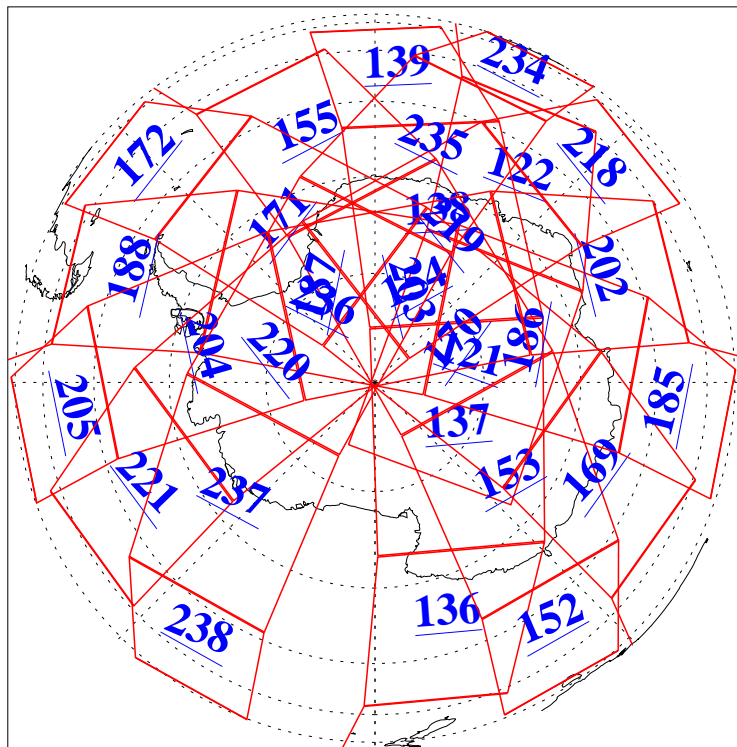

L1B Availability
AMSU Granules: 240
HSB Granules: 0
AIRS Granules: 240

25 May 2005
DoY 145
Aqua Day 1117
Granules: 1 to 120

Granules: 121 to 240

Legend: AMSU Available, HSB Available, AIRS Available

L1B Availability
AMSU Granules: 240
HSB Granules: 0
AIRS Granules: 240

25 May 2005
DoY 145
Aqua Day 1117
Ascending Granules

Descending Granules

Legend: AMSU Available, HSB Available, AIRS Available

L1B Availability
 AMSU Granules: 240
 HSB Granules: 0
 AIRS Granules: 240

25 May 2005
 DoY 145
 Aqua Day 1117

Northern Hemisphere Granules

Southern Hemisphere Granules

Legend: AMSU Available, HSB Available, AIRS Available