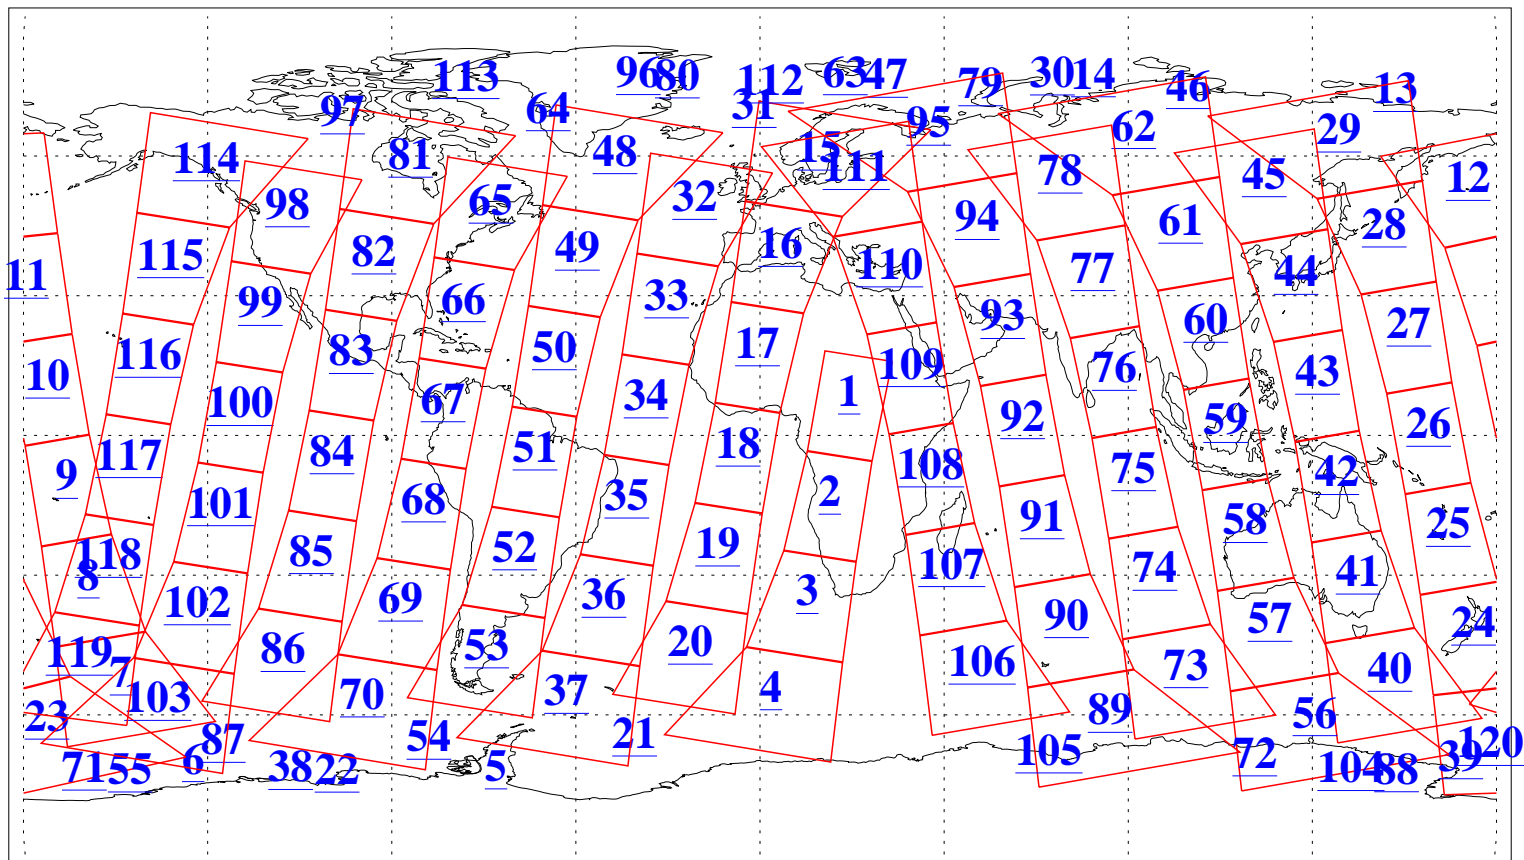

L1B Availability
AMSU Granules: 240
HSB Granules: 0
AIRS Granules: 240

25 May 2005
DoY 145
Aqua Day 1117
Granules: 1 to 120

Granules: 121 to 240

Legend: AMSU Available, HSB Available, AIRS Available

L1B Availability
AMSU Granules: 240
HSB Granules: 0
AIRS Granules: 240

25 May 2005
DoY 145
Aqua Day 1117
Ascending Granules

Descending Granules

Legend: AMSU Available, HSB Available, AIRS Available

L1B Availability
 AMSU Granules: 240
 HSB Granules: 0
 AIRS Granules: 240

25 May 2005
 DoY 145
 Aqua Day 1117

Northern Hemisphere Granules

Southern Hemisphere Granules

Legend: AMSU Available, HSB Available, AIRS Available