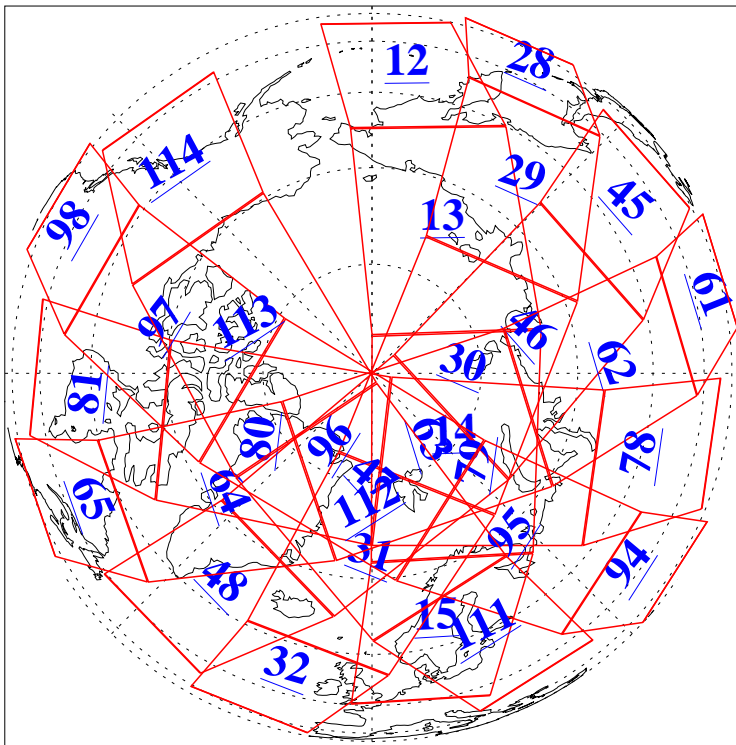

L1B Availability
AMSU Granules: 240
HSB Granules: 0
AIRS Granules: 240

25 May 2005
DoY 145
Aqua Day 1117
Granules: 1 to 120

Granules: 121 to 240

Legend: AMSU Available, HSB Available, AIRS Available

L1B Availability
AMSU Granules: 240
HSB Granules: 0
AIRS Granules: 240

25 May 2005
DoY 145
Aqua Day 1117
Ascending Granules

Descending Granules

Legend: AMSU Available, HSB Available, AIRS Available

L1B Availability
 AMSU Granules: 240
 HSB Granules: 0
 AIRS Granules: 240

25 May 2005
 DoY 145
 Aqua Day 1117

Northern Hemisphere Granules

Southern Hemisphere Granules

Legend: AMSU Available, HSB Available, AIRS Available