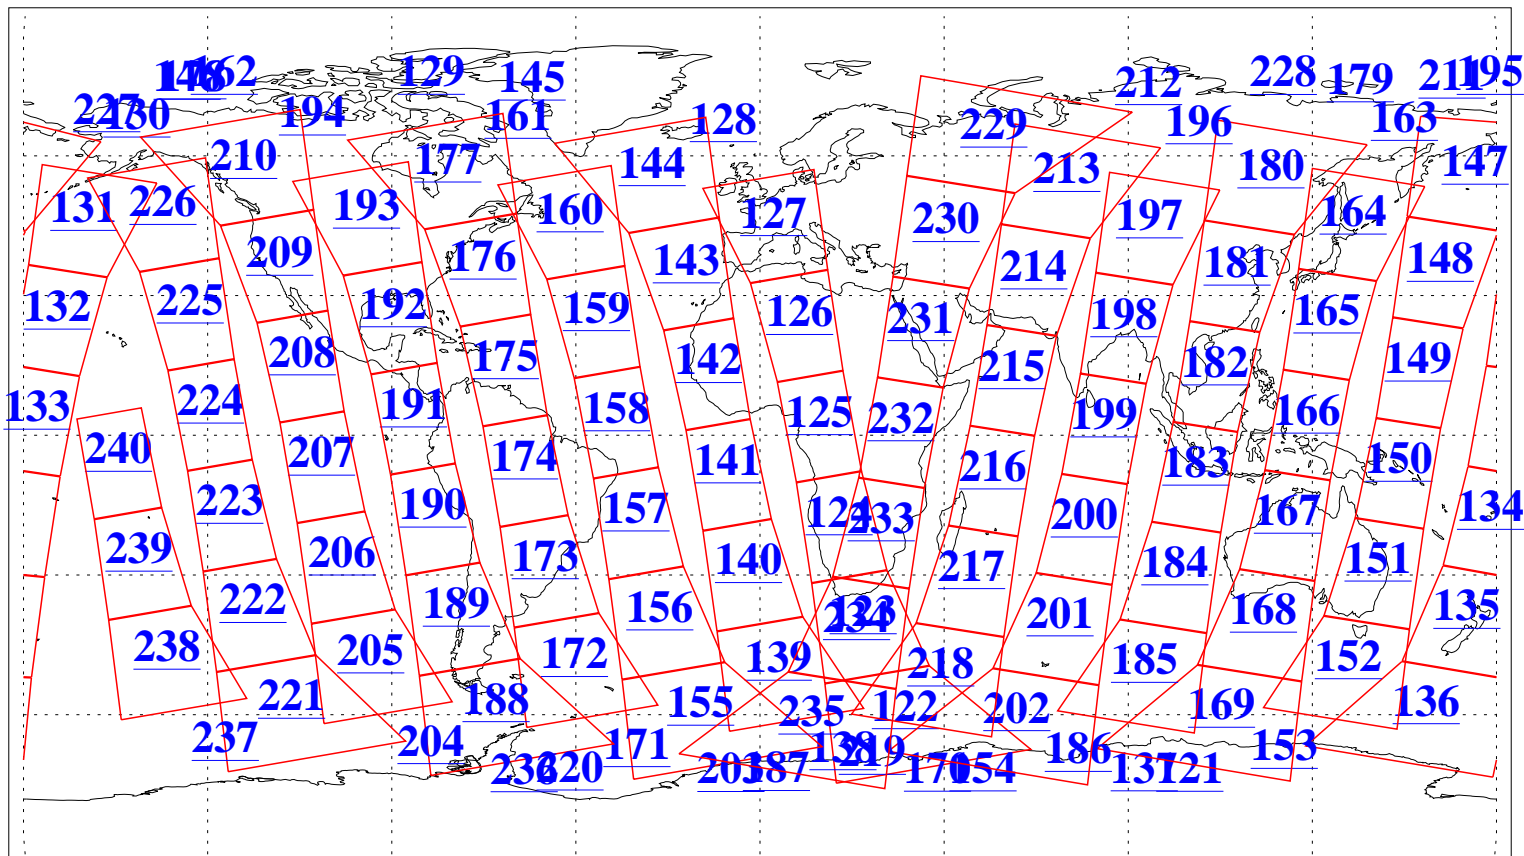

L1B Availability
AMSU Granules: 240
HSB Granules: 0
AIRS Granules: 240

25 May 2005
DoY 145
Aqua Day 1117
Granules: 1 to 120

Granules: 121 to 240

Legend: AMSU Available, HSB Available, AIRS Available

L1B Availability
AMSU Granules: 240
HSB Granules: 0
AIRS Granules: 240

25 May 2005
DoY 145
Aqua Day 1117
Ascending Granules

Descending Granules

Legend: AMSU Available, HSB Available, AIRS Available

L1B Availability
 AMSU Granules: 240
 HSB Granules: 0
 AIRS Granules: 240

25 May 2005
 DoY 145
 Aqua Day 1117

Northern Hemisphere Granules

Southern Hemisphere Granules

Legend: AMSU Available, HSB Available, AIRS Available