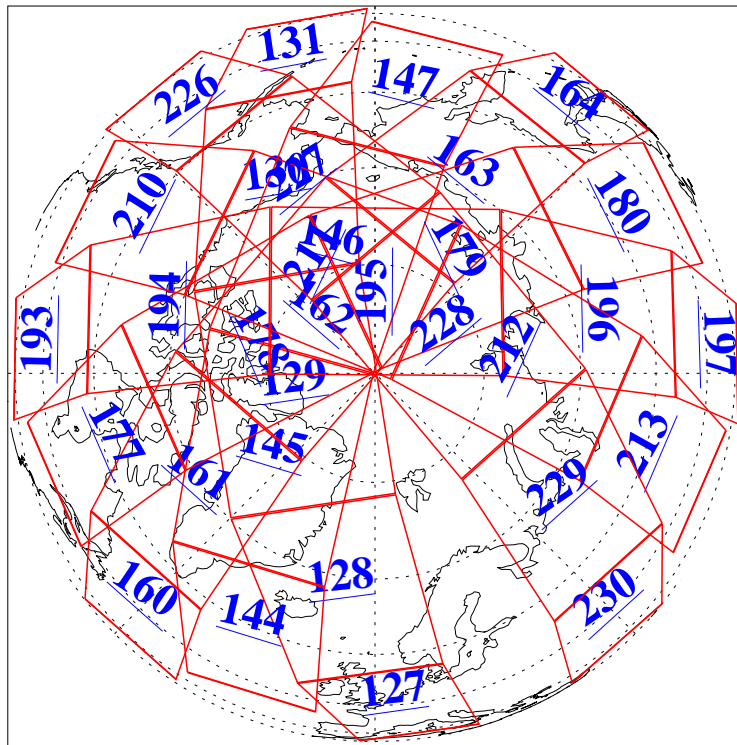

25 May 2005
DoY 145
Aqua Day 1117
Ascending Granules

Descending Granules

Legend: AMSU Available, HSB Available, AIRS Available

L1B Availability
 AMSU Granules: 240
 HSB Granules: 0
 AIRS Granules: 240

25 May 2005
 DoY 145
 Aqua Day 1117

Northern Hemisphere Granules

Southern Hemisphere Granules

Legend: AMSU Available, HSB Available, AIRS Available