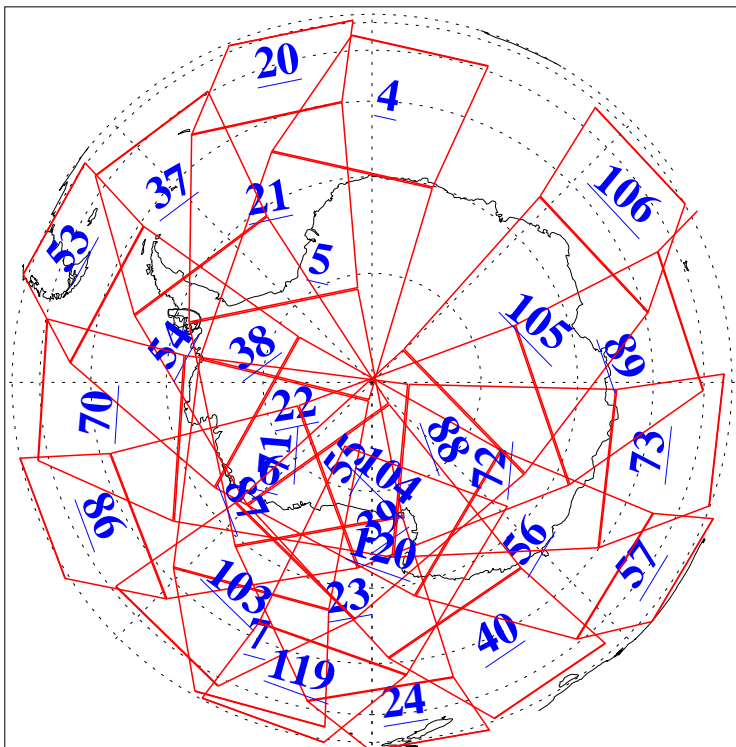

L1B Availability
AMSU Granules: 240
HSB Granules: 0
AIRS Granules: 240

25 May 2005
DoY 145
Aqua Day 1117
Granules: 1 to 120

Granules: 121 to 240

Legend: AMSU Available, HSB Available, AIRS Available

L1B Availability
AMSU Granules: 240
HSB Granules: 0
AIRS Granules: 240

25 May 2005
DoY 145
Aqua Day 1117
Ascending Granules

Descending Granules

Legend: AMSU Available, HSB Available, AIRS Available

L1B Availability
 AMSU Granules: 240
 HSB Granules: 0
 AIRS Granules: 240

25 May 2005
 DoY 145
 Aqua Day 1117

Northern Hemisphere Granules

Southern Hemisphere Granules

Legend: AMSU Available, HSB Available, AIRS Available