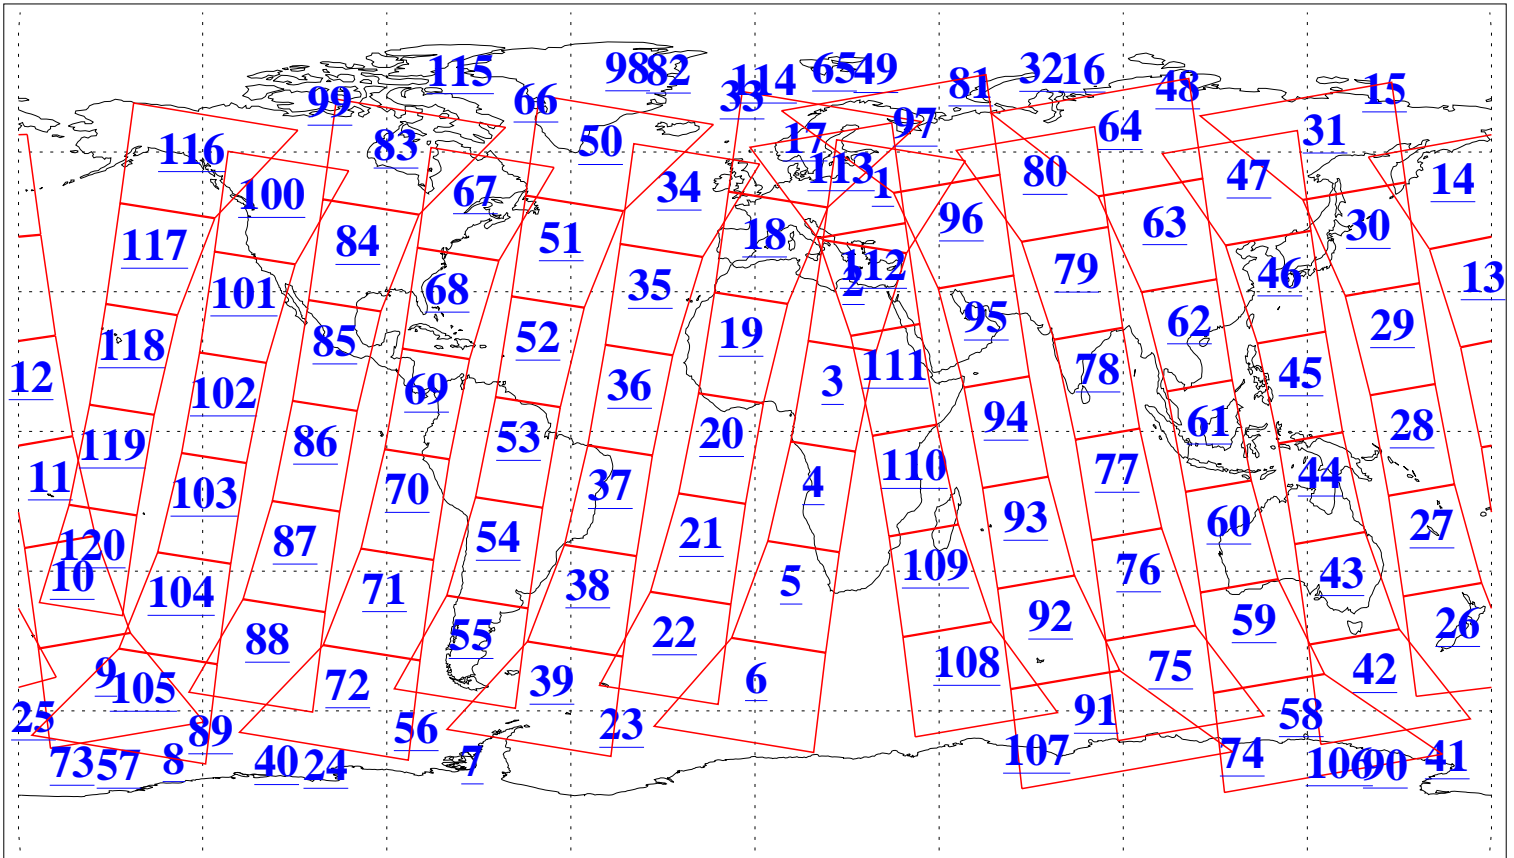

L1B Availability
 AMSU Granules: 240
 HSB Granules: 0
 AIRS Granules: 240

23 May 2005
 DoY 143
 Aqua Day 1115
 Granules: 1 to 120

Granules: 121 to 240

Legend: AMSU Available, HSB Available, AIRS Available

L1B Availability
AMSU Granules: 240
HSB Granules: 0
AIRS Granules: 240

23 May 2005
DoY 143
Aqua Day 1115
Ascending Granules

Descending Granules

Legend: AMSU Available, HSB Available, AIRS Available

L1B Availability
AMSU Granules: 240
HSB Granules: 0
AIRS Granules: 240

23 May 2005
DoY 143
Aqua Day 1115

Northern Hemisphere Granules

Southern Hemisphere Granules

Legend: AMSU Available, HSB Available, AIRS Available