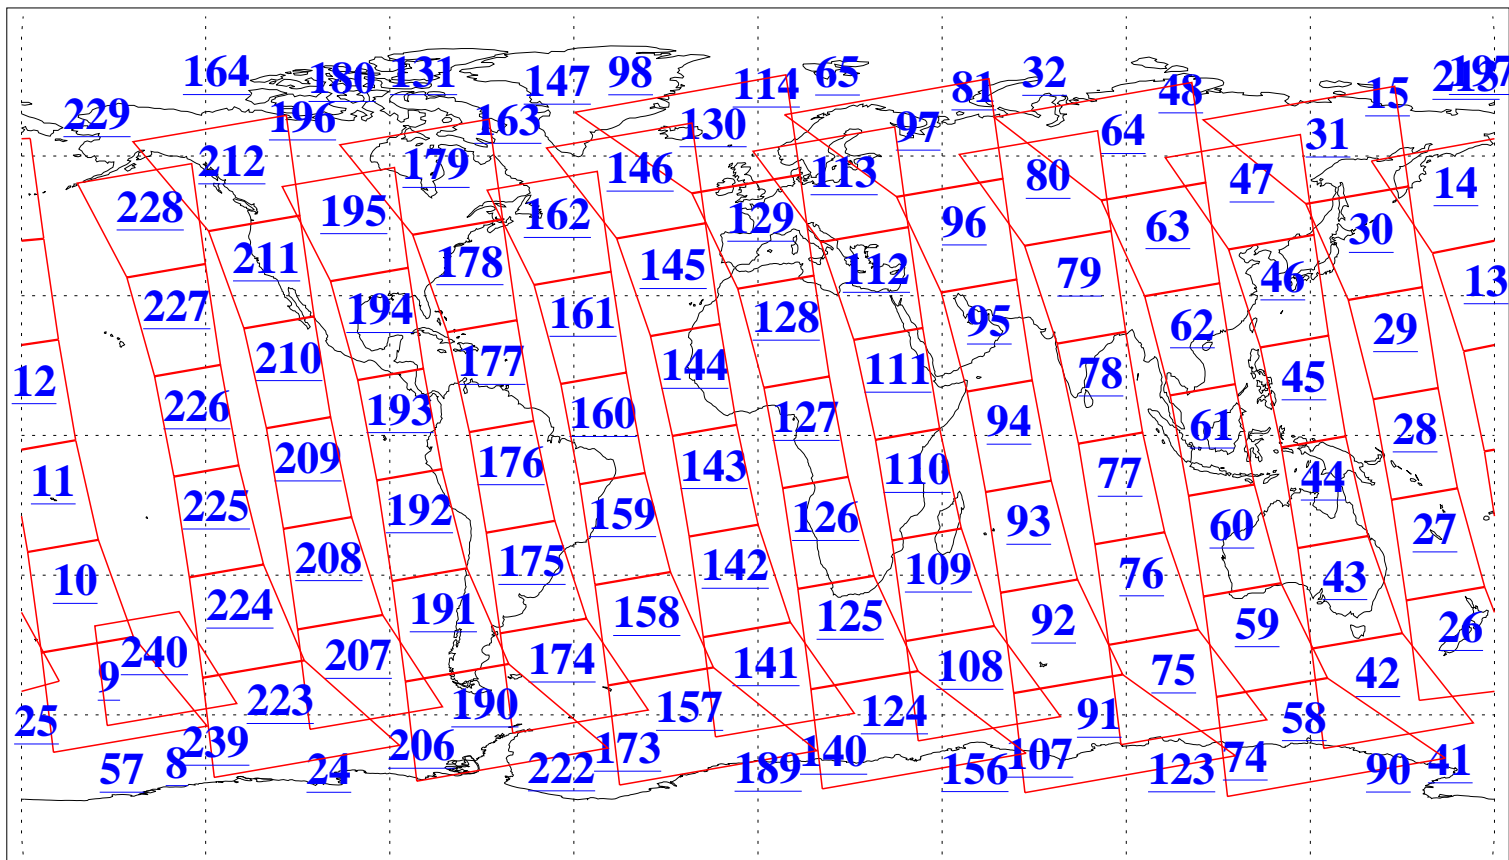

L1B Availability
 AMSU Granules: 240
 HSB Granules: 0
 AIRS Granules: 240

23 May 2005
 DoY 143
 Aqua Day 1115
 Granules: 1 to 120

Granules: 121 to 240

Legend: AMSU Available, HSB Available, AIRS Available

L1B Availability
AMSU Granules: 240
HSB Granules: 0
AIRS Granules: 240

23 May 2005
DoY 143
Aqua Day 1115
Ascending Granules

Descending Granules

Legend: AMSU Available, HSB Available, AIRS Available

L1B Availability
AMSU Granules: 240
HSB Granules: 0
AIRS Granules: 240