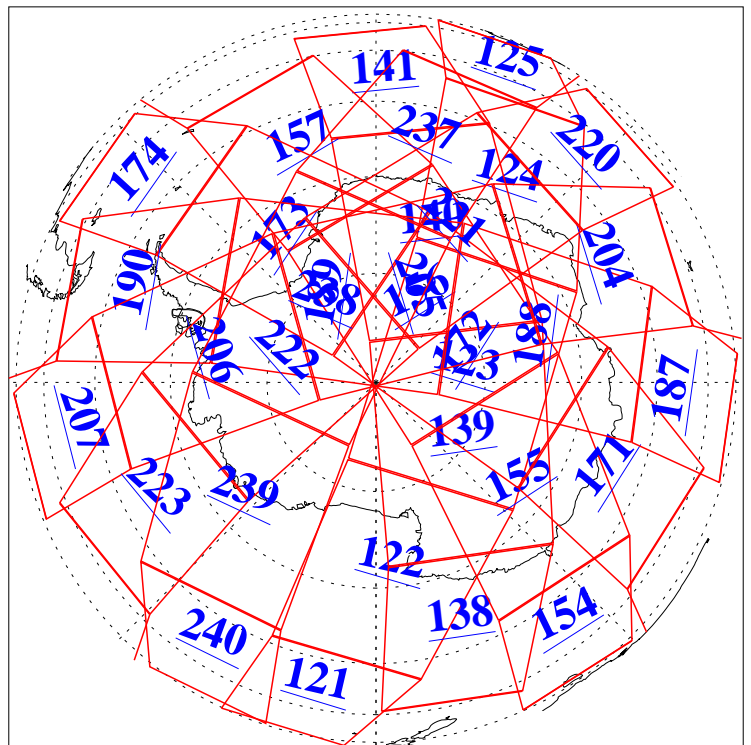

L1B Availability
 AMSU Granules: 240
 HSB Granules: 0
 AIRS Granules: 240

23 May 2005
 DoY 143
 Aqua Day 1115
 Granules: 1 to 120

Granules: 121 to 240

Legend: AMSU Available, HSB Available, AIRS Available

L1B Availability
AMSU Granules: 240
HSB Granules: 0
AIRS Granules: 240

23 May 2005
DoY 143
Aqua Day 1115
Ascending Granules

Descending Granules

Legend: AMSU Available, HSB Available, AIRS Available

L1B Availability
AMSU Granules: 240
HSB Granules: 0
AIRS Granules: 240

23 May 2005
DoY 143
Aqua Day 1115

Northern Hemisphere Granules

Southern Hemisphere Granules

Legend: AMSU Available, HSB Available, AIRS Available