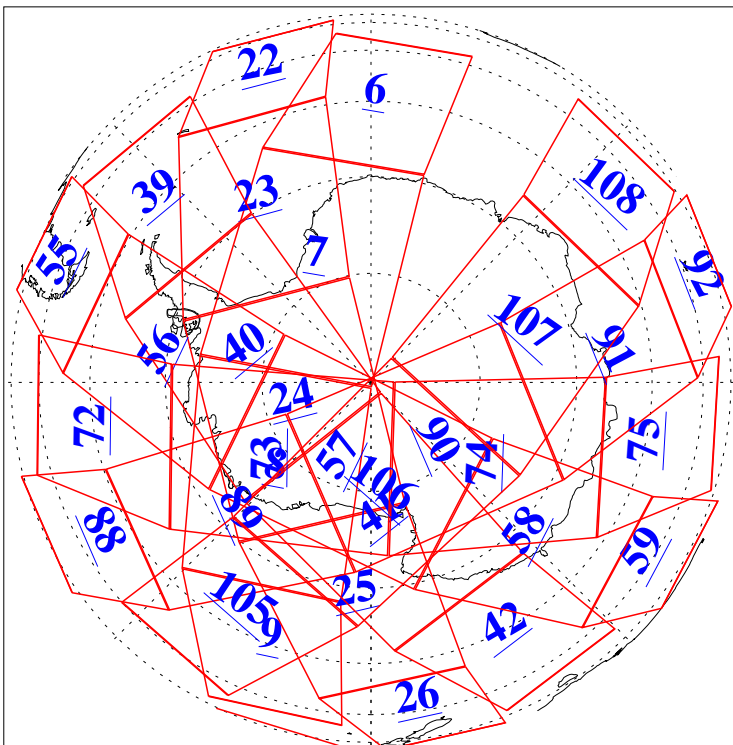

L1B Availability
 AMSU Granules: 240
 HSB Granules: 0
 AIRS Granules: 240

23 May 2005
 DoY 143
 Aqua Day 1115
 Granules: 1 to 120

Granules: 121 to 240

Legend: AMSU Available, HSB Available, AIRS Available

L1B Availability
AMSU Granules: 240
HSB Granules: 0
AIRS Granules: 240

23 May 2005
DoY 143
Aqua Day 1115
Ascending Granules

Descending Granules

Legend: AMSU Available, HSB Available, AIRS Available

L1B Availability
AMSU Granules: 240
HSB Granules: 0
AIRS Granules: 240

23 May 2005
DoY 143
Aqua Day 1115

Northern Hemisphere Granules

Southern Hemisphere Granules

Legend: AMSU Available, HSB Available, AIRS Available