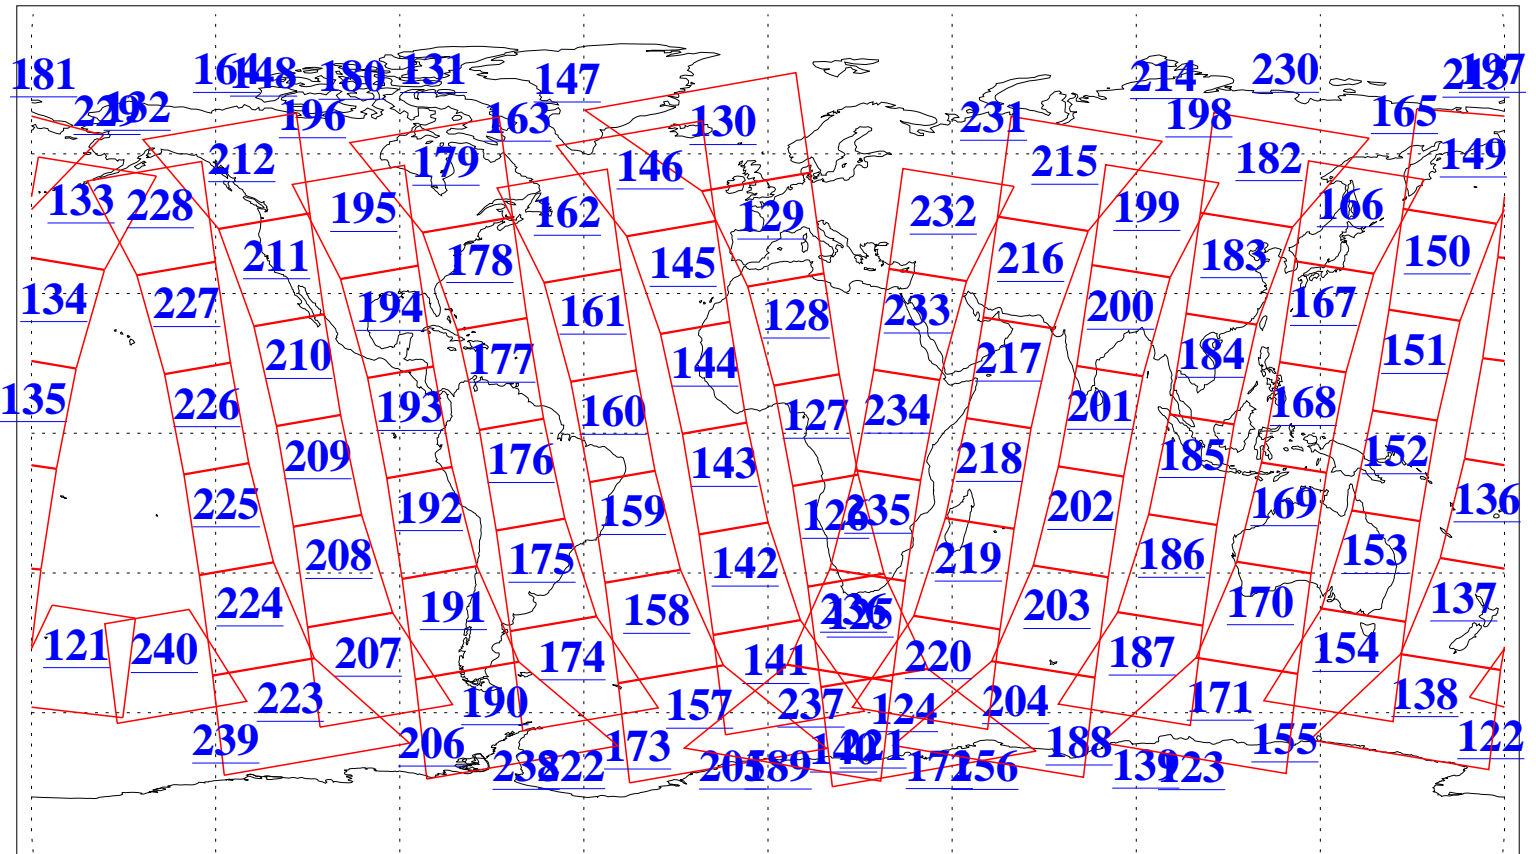

L1B Availability
 AMSU Granules: 240
 HSB Granules: 0
 AIRS Granules: 240

23 May 2005
 DoY 143
 Aqua Day 1115
 Granules: 1 to 120

Granules: 121 to 240

Legend: AMSU Available, HSB Available, AIRS Available

L1B Availability
AMSU Granules: 240
HSB Granules: 0
AIRS Granules: 240

23 May 2005
DoY 143
Aqua Day 1115
Ascending Granules

Descending Granules

Legend: AMSU Available, HSB Available, AIRS Available

L1B Availability
AMSU Granules: 240
HSB Granules: 0
AIRS Granules: 240