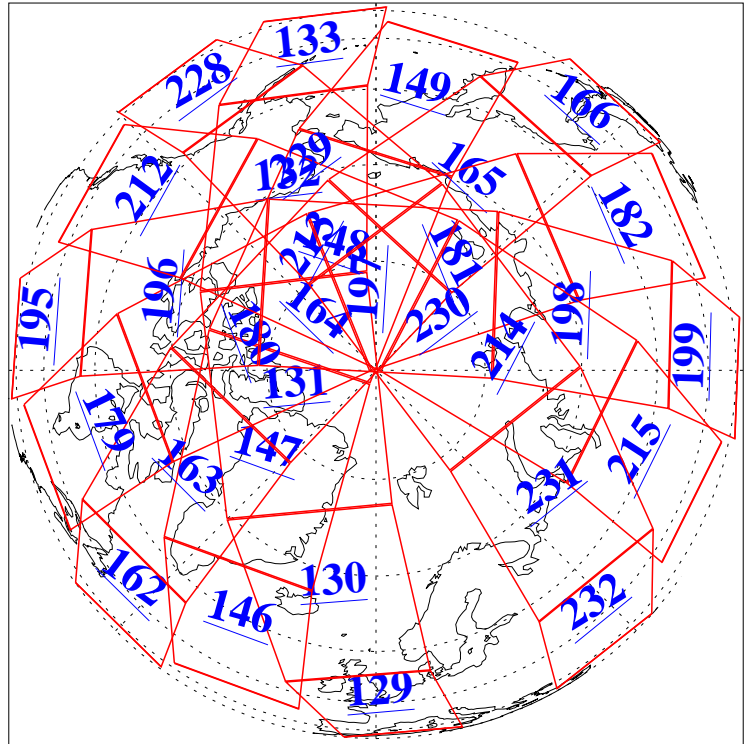

L1B Availability
 AMSU Granules: 240
 HSB Granules: 0
 AIRS Granules: 240

23 May 2005
 DoY 143
 Aqua Day 1115
 Granules: 1 to 120

Granules: 121 to 240

Legend: AMSU Available, HSB Available, AIRS Available

L1B Availability
AMSU Granules: 240
HSB Granules: 0
AIRS Granules: 240

23 May 2005
DoY 143
Aqua Day 1115
Ascending Granules

Descending Granules

Legend: AMSU Available, HSB Available, AIRS Available

L1B Availability
AMSU Granules: 240
HSB Granules: 0
AIRS Granules: 240

23 May 2005
DoY 143
Aqua Day 1115

Northern Hemisphere Granules

Southern Hemisphere Granules

Legend: AMSU Available, HSB Available, AIRS Available