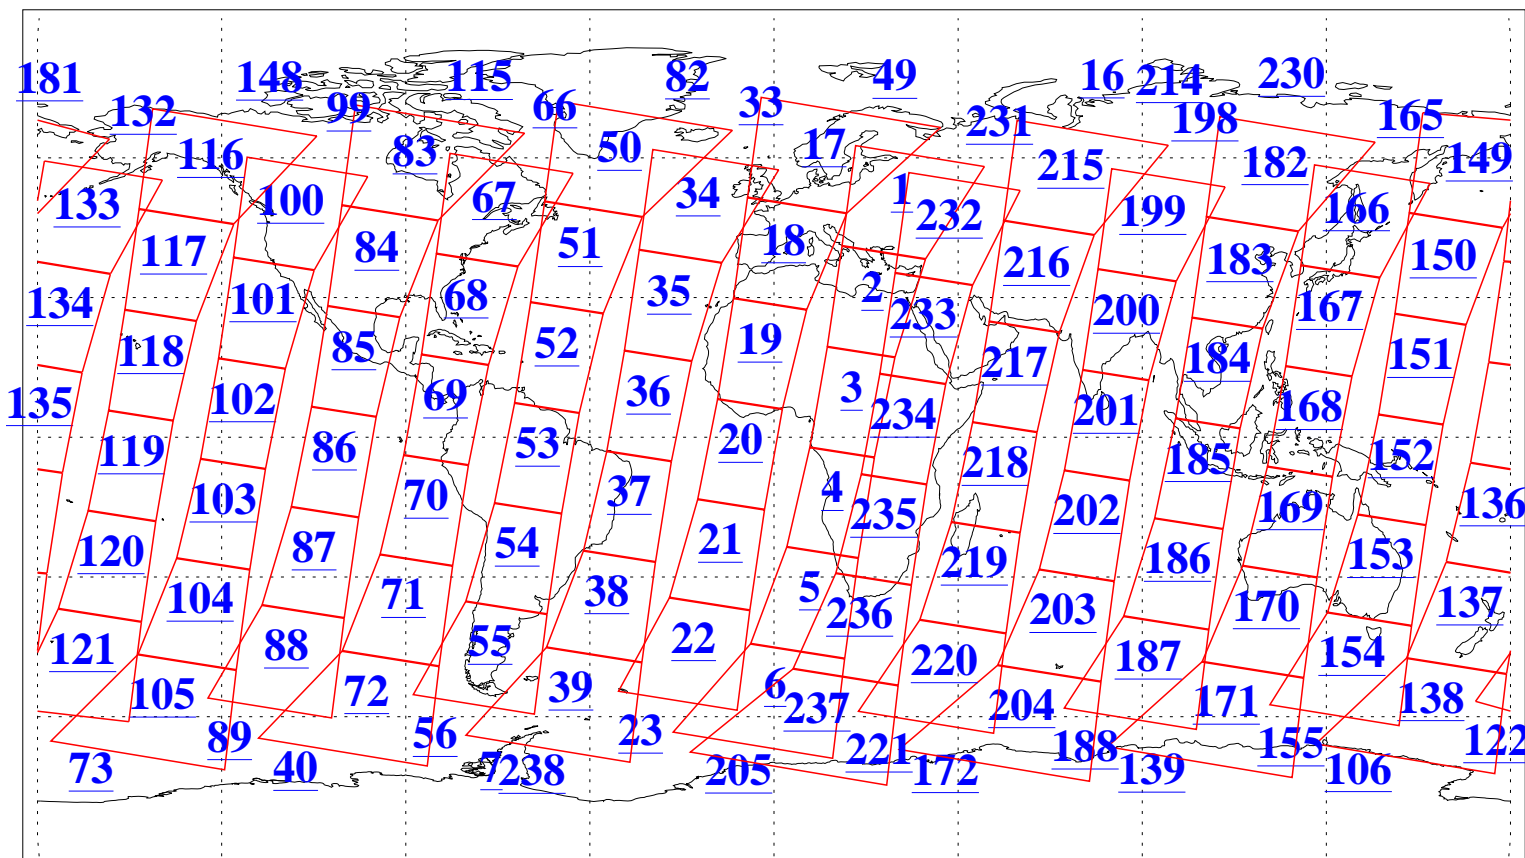

L1B Availability
 AMSU Granules: 240
 HSB Granules: 0
 AIRS Granules: 240

23 May 2005
 DoY 143
 Aqua Day 1115
 Granules: 1 to 120

Granules: 121 to 240

Legend: AMSU Available, HSB Available, AIRS Available

L1B Availability
AMSU Granules: 240
HSB Granules: 0
AIRS Granules: 240

23 May 2005
DoY 143
Aqua Day 1115
Ascending Granules

Descending Granules

Legend: AMSU Available, HSB Available, AIRS Available

L1B Availability
AMSU Granules: 240
HSB Granules: 0
AIRS Granules: 240

23 May 2005
DoY 143
Aqua Day 1115

Northern Hemisphere Granules

Southern Hemisphere Granules

Legend: AMSU Available, HSB Available, AIRS Available