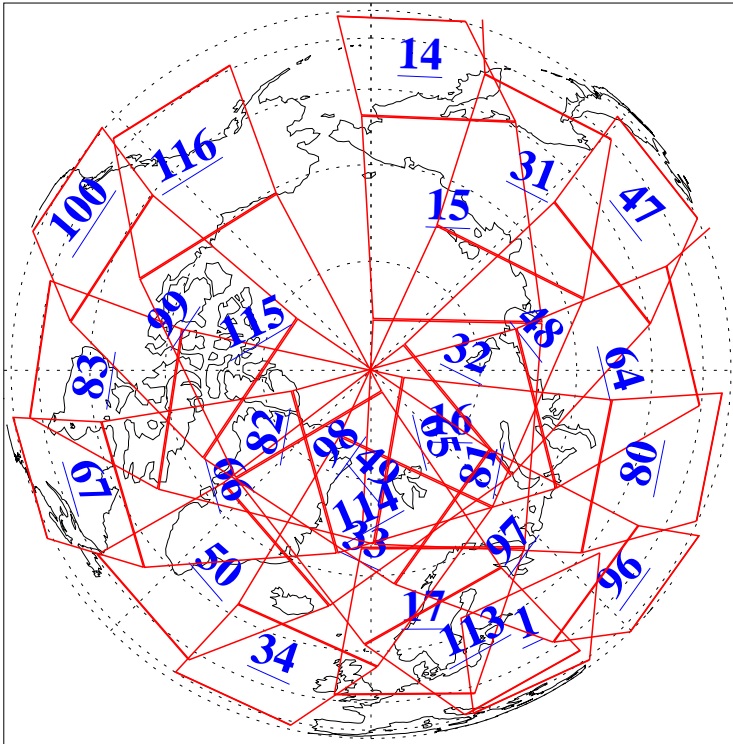

L1B Availability
 AMSU Granules: 240
 HSB Granules: 0
 AIRS Granules: 240

23 May 2005
 DoY 143
 Aqua Day 1115
 Granules: 1 to 120

Granules: 121 to 240

Legend: AMSU Available, HSB Available, AIRS Available

L1B Availability
AMSU Granules: 240
HSB Granules: 0
AIRS Granules: 240

23 May 2005
DoY 143
Aqua Day 1115
Ascending Granules

Descending Granules

Legend: AMSU Available, HSB Available, AIRS Available

L1B Availability
AMSU Granules: 240
HSB Granules: 0
AIRS Granules: 240

23 May 2005
DoY 143
Aqua Day 1115

Northern Hemisphere Granules

Southern Hemisphere Granules

Legend: AMSU Available, HSB Available, AIRS Available