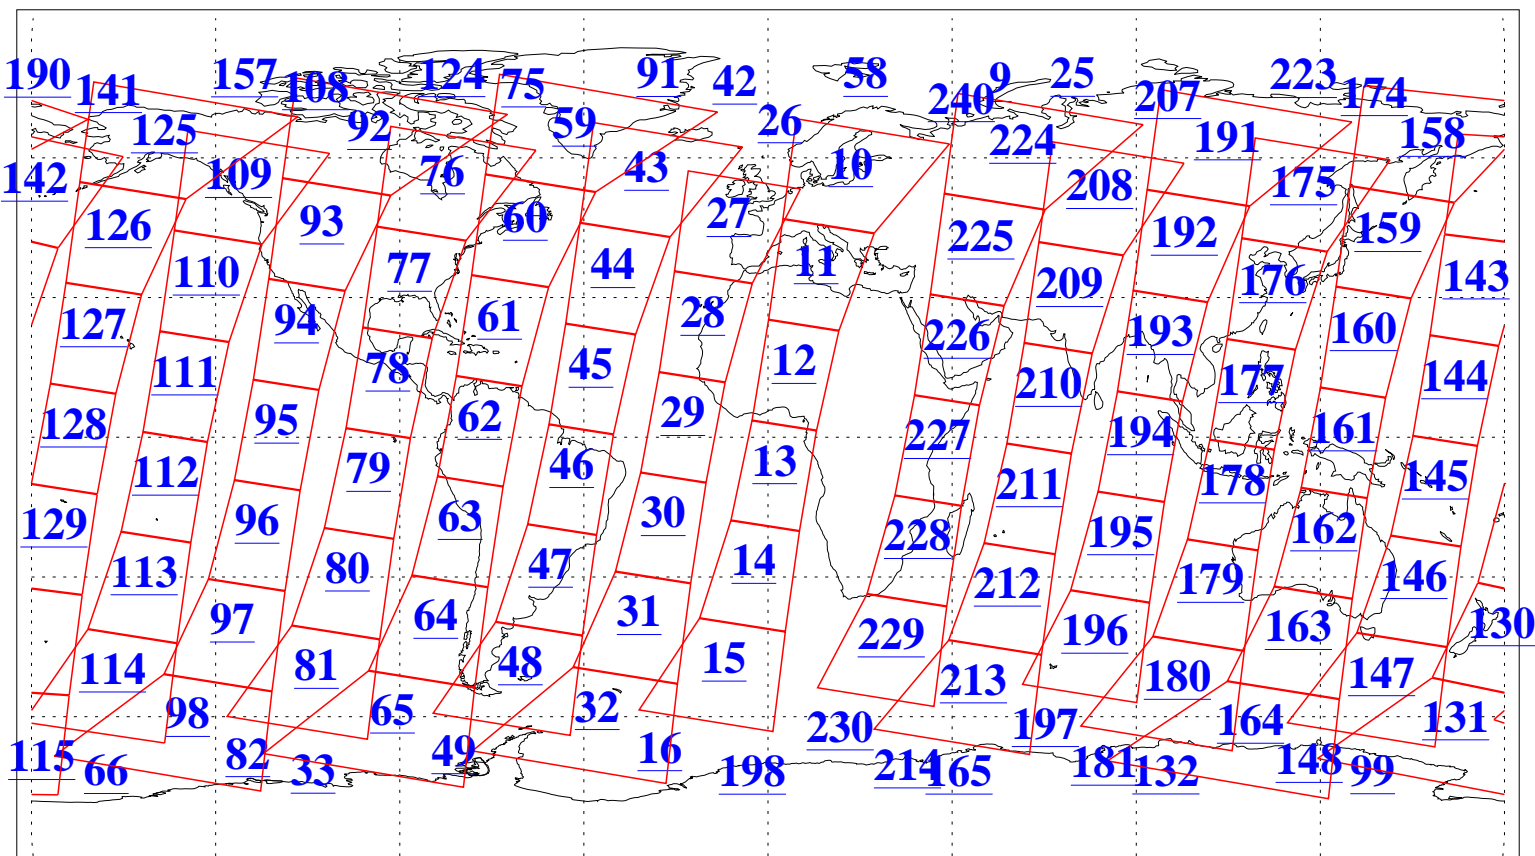

L1B Availability
AMSU Granules: 240
HSB Granules: 0
AIRS Granules: 240

22 May 2005
DoY 142
Aqua Day 1114
Granules: 1 to 120

Granules: 121 to 240

Legend: AMSU Available, HSB Available, AIRS Available

L1B Availability
AMSU Granules: 240
HSB Granules: 0
AIRS Granules: 240

22 May 2005
DoY 142
Aqua Day 1114
Ascending Granules

Descending Granules

Legend: AMSU Available, HSB Available, AIRS Available

L1B Availability
 AMSU Granules: 240
 HSB Granules: 0
 AIRS Granules: 240

22 May 2005
 DoY 142
 Aqua Day 1114

Northern Hemisphere Granules

Southern Hemisphere Granules

Legend: AMSU Available, HSB Available, AIRS Available