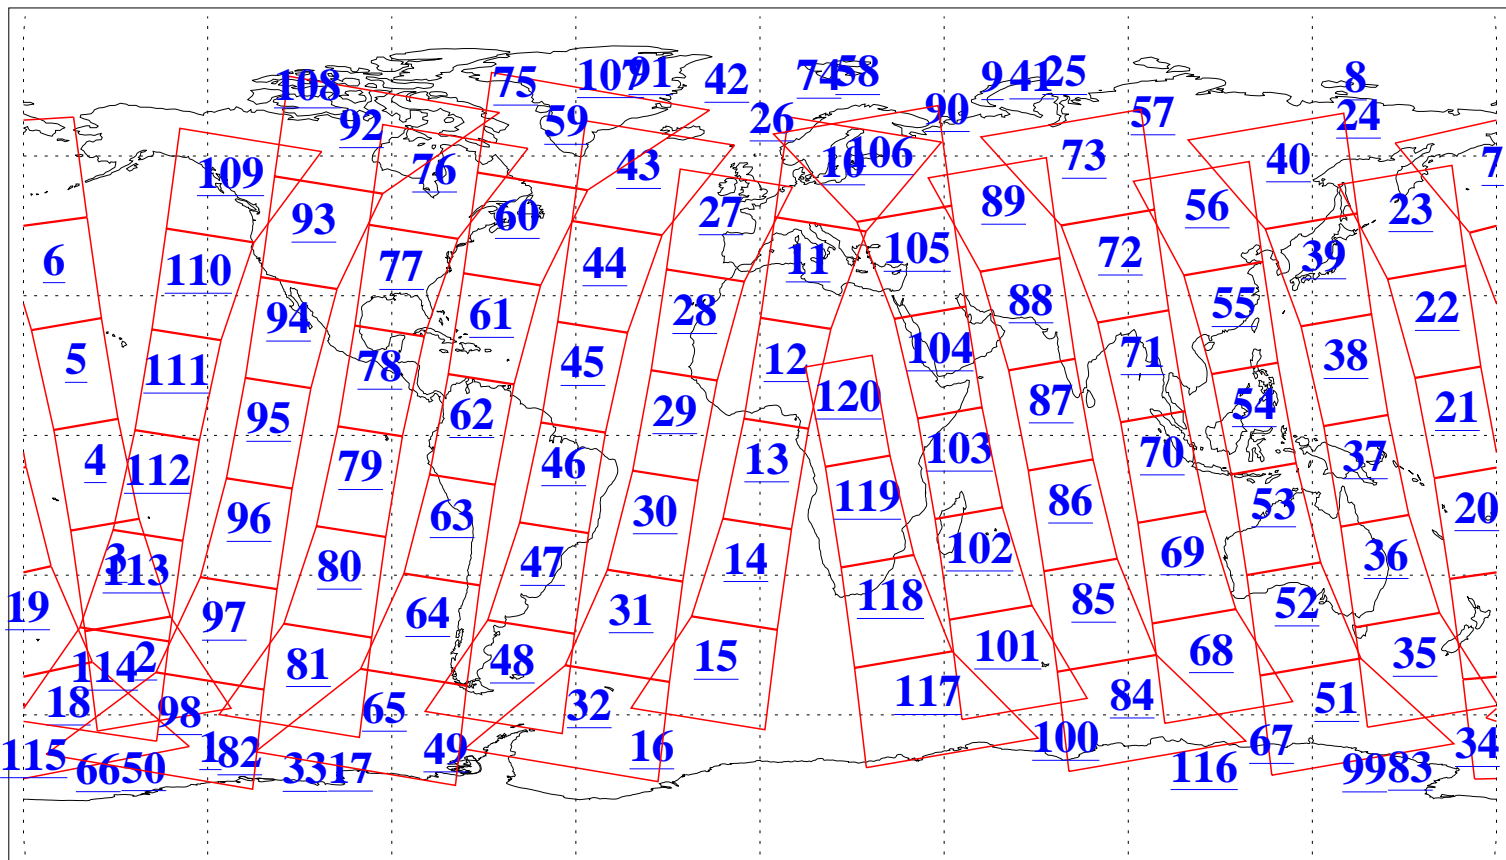

L1B Availability
AMSU Granules: 240
HSB Granules: 0
AIRS Granules: 240

22 May 2005
DoY 142
Aqua Day 1114
Granules: 1 to 120

Granules: 121 to 240

Legend: AMSU Available, HSB Available, AIRS Available

L1B Availability
AMSU Granules: 240
HSB Granules: 0
AIRS Granules: 240

22 May 2005
DoY 142
Aqua Day 1114
Ascending Granules

Descending Granules

Legend: AMSU Available, HSB Available, AIRS Available

L1B Availability
 AMSU Granules: 240
 HSB Granules: 0
 AIRS Granules: 240

22 May 2005
 DoY 142
 Aqua Day 1114

Northern Hemisphere Granules

Southern Hemisphere Granules

Legend: AMSU Available, HSB Available, AIRS Available