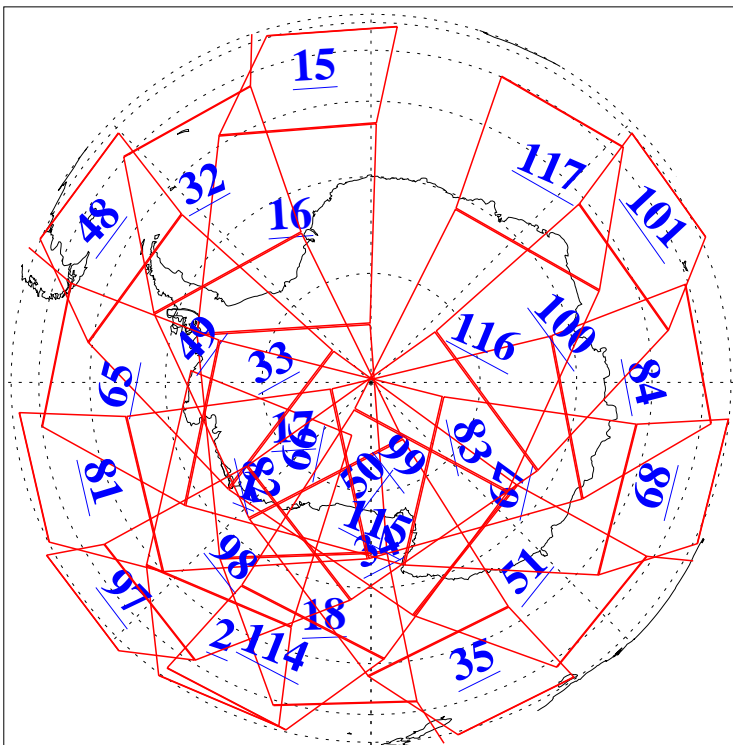

L1B Availability
AMSU Granules: 240
HSB Granules: 0
AIRS Granules: 240

22 May 2005
DoY 142
Aqua Day 1114
Granules: 1 to 120

Granules: 121 to 240

Legend: AMSU Available, HSB Available, AIRS Available

L1B Availability
AMSU Granules: 240
HSB Granules: 0
AIRS Granules: 240

22 May 2005
DoY 142
Aqua Day 1114
Ascending Granules

Descending Granules

Legend: AMSU Available, HSB Available, AIRS Available

L1B Availability
 AMSU Granules: 240
 HSB Granules: 0
 AIRS Granules: 240

22 May 2005
 DoY 142
 Aqua Day 1114

Northern Hemisphere Granules

Southern Hemisphere Granules

Legend: AMSU Available, HSB Available, AIRS Available