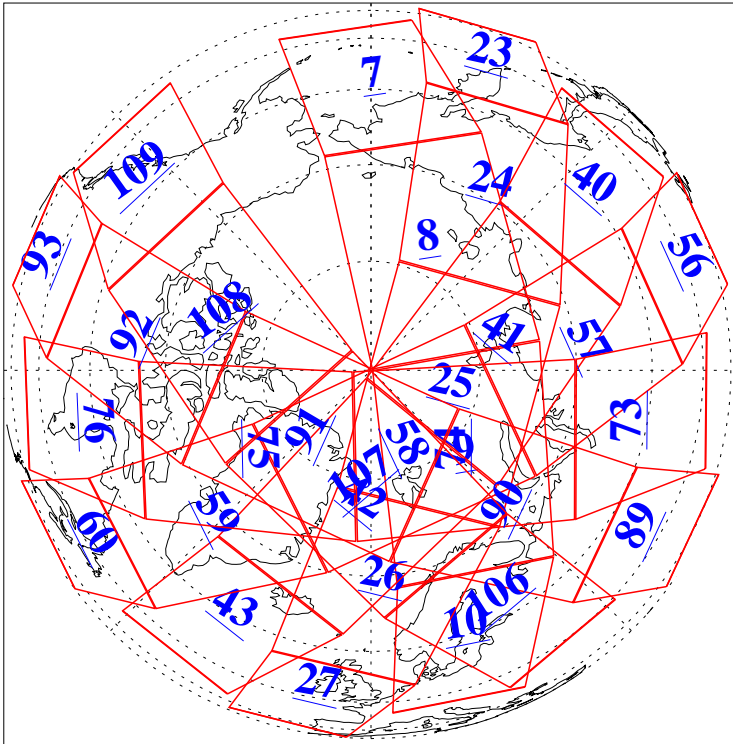

L1B Availability
AMSU Granules: 240
HSB Granules: 0
AIRS Granules: 240

22 May 2005
DoY 142
Aqua Day 1114
Granules: 1 to 120

Granules: 121 to 240

Legend: AMSU Available, HSB Available, AIRS Available

L1B Availability
AMSU Granules: 240
HSB Granules: 0
AIRS Granules: 240

22 May 2005
DoY 142
Aqua Day 1114
Ascending Granules

Descending Granules

Legend: AMSU Available, HSB Available, AIRS Available

L1B Availability
 AMSU Granules: 240
 HSB Granules: 0
 AIRS Granules: 240

22 May 2005
 DoY 142
 Aqua Day 1114

Northern Hemisphere Granules

Southern Hemisphere Granules

Legend: AMSU Available, HSB Available, AIRS Available