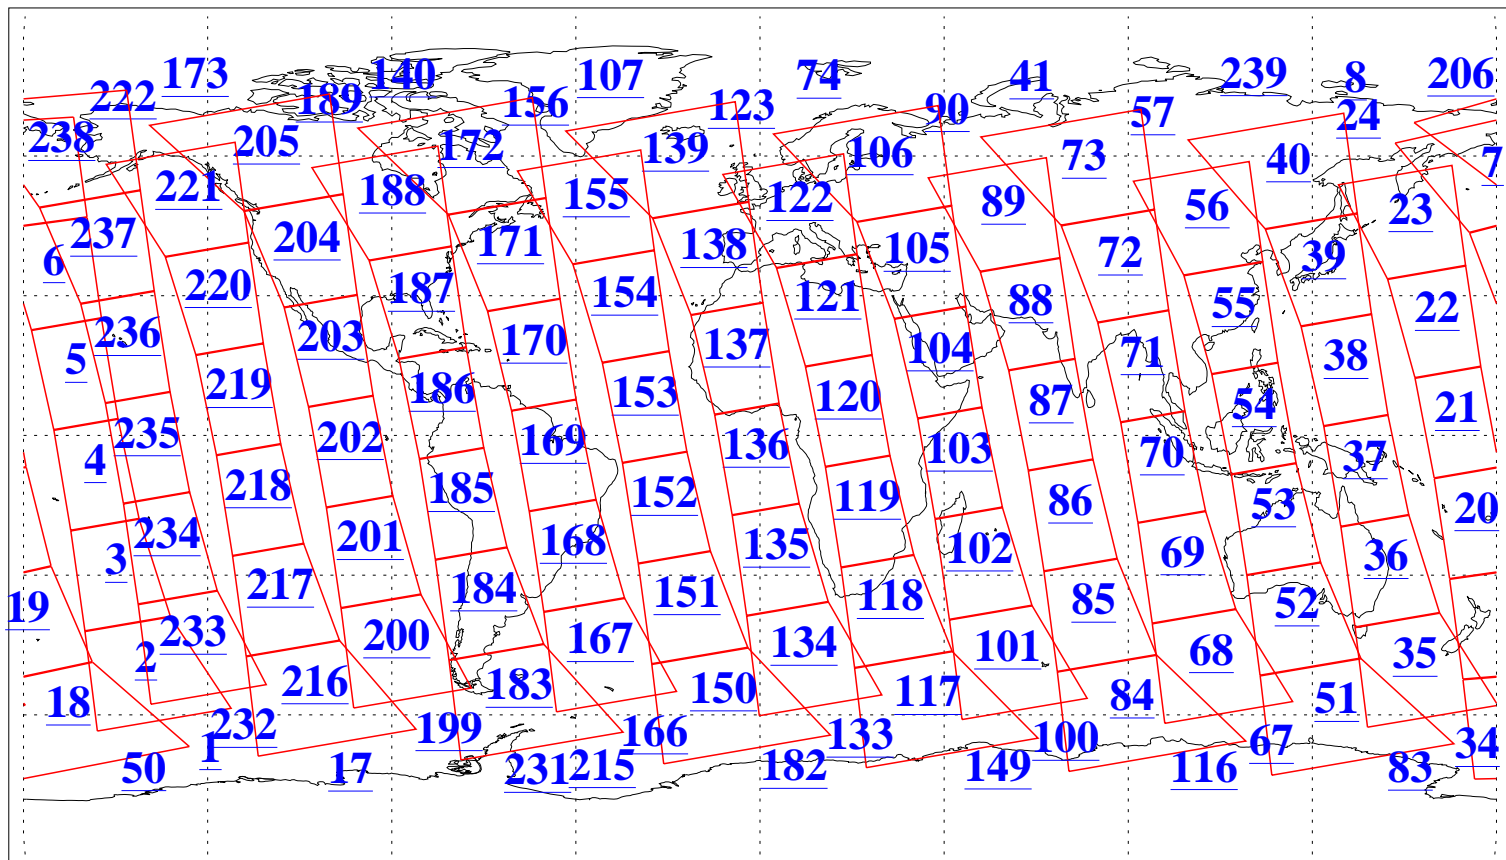

L1B Availability
AMSU Granules: 240
HSB Granules: 0
AIRS Granules: 240

22 May 2005
DoY 142
Aqua Day 1114
Granules: 1 to 120

Granules: 121 to 240

Legend: AMSU Available, HSB Available, AIRS Available

L1B Availability
AMSU Granules: 240
HSB Granules: 0
AIRS Granules: 240

22 May 2005
DoY 142
Aqua Day 1114
Ascending Granules

Descending Granules

Legend: AMSU Available, HSB Available, AIRS Available

L1B Availability
 AMSU Granules: 240
 HSB Granules: 0
 AIRS Granules: 240

22 May 2005
 DoY 142
 Aqua Day 1114

Northern Hemisphere Granules

Southern Hemisphere Granules

Legend: AMSU Available, HSB Available, AIRS Available