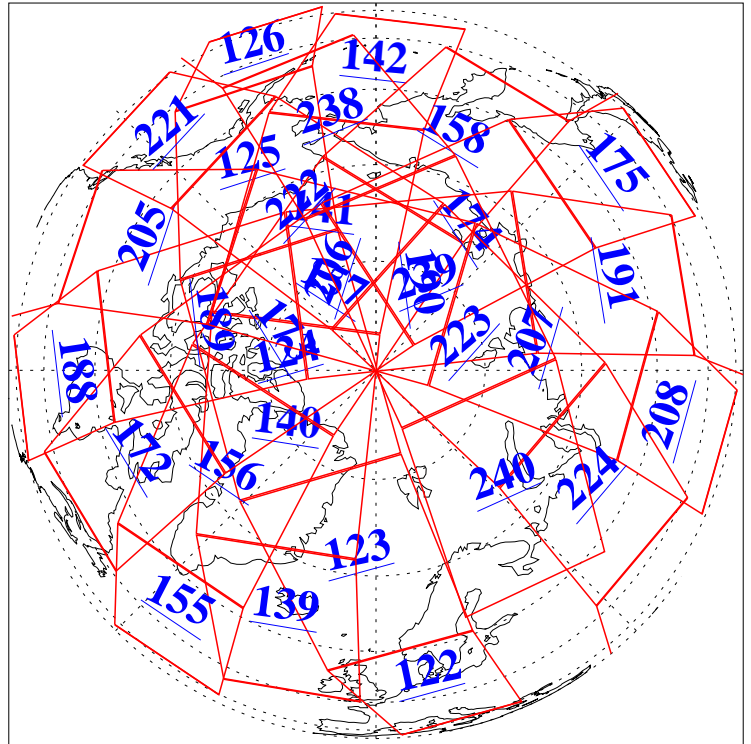

L1B Availability
AMSU Granules: 240
HSB Granules: 0
AIRS Granules: 240

22 May 2005
DoY 142
Aqua Day 1114
Granules: 1 to 120

Granules: 121 to 240

Legend: AMSU Available, HSB Available, AIRS Available

L1B Availability
AMSU Granules: 240
HSB Granules: 0
AIRS Granules: 240

22 May 2005
DoY 142
Aqua Day 1114
Ascending Granules

Descending Granules

Legend: AMSU Available, HSB Available, AIRS Available

L1B Availability
 AMSU Granules: 240
 HSB Granules: 0
 AIRS Granules: 240

22 May 2005
 DoY 142
 Aqua Day 1114

Northern Hemisphere Granules

Southern Hemisphere Granules

Legend: AMSU Available, HSB Available, AIRS Available