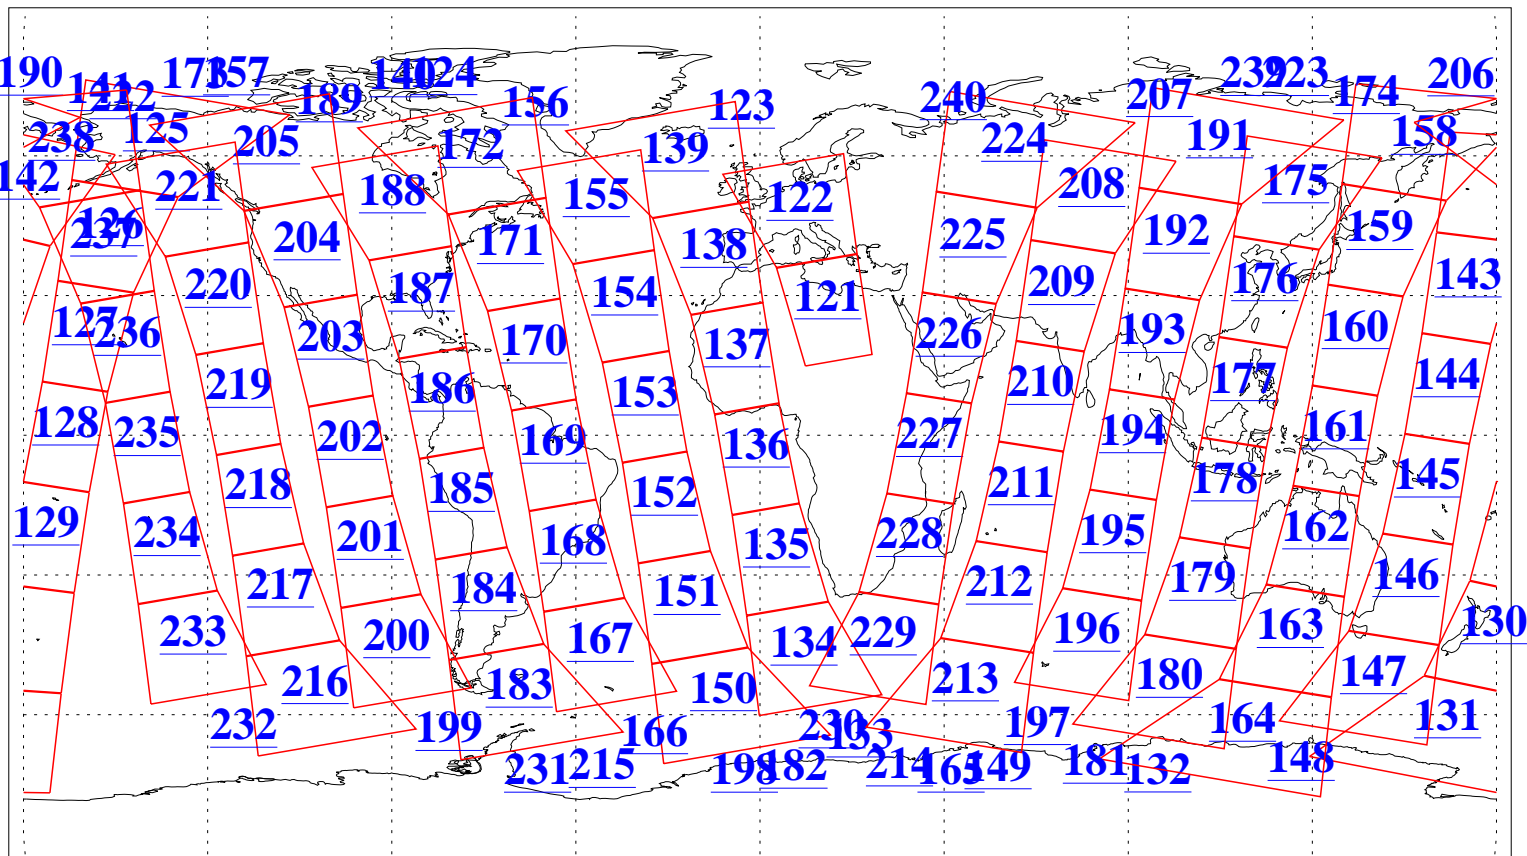

L1B Availability
AMSU Granules: 240
HSB Granules: 0
AIRS Granules: 240

22 May 2005
DoY 142
Aqua Day 1114
Granules: 1 to 120

Granules: 121 to 240

Legend: AMSU Available, HSB Available, AIRS Available

L1B Availability
AMSU Granules: 240
HSB Granules: 0
AIRS Granules: 240

22 May 2005
DoY 142
Aqua Day 1114
Ascending Granules

Descending Granules

Legend: AMSU Available, HSB Available, AIRS Available

L1B Availability
 AMSU Granules: 240
 HSB Granules: 0
 AIRS Granules: 240

22 May 2005
 DoY 142
 Aqua Day 1114

Northern Hemisphere Granules

Southern Hemisphere Granules

Legend: AMSU Available, HSB Available, AIRS Available