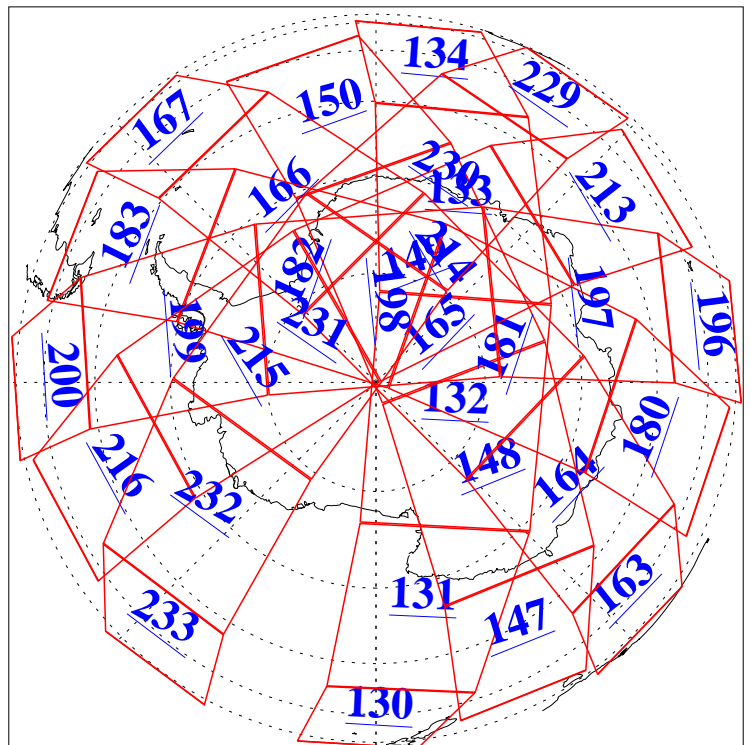

L1B Availability
AMSU Granules: 240
HSB Granules: 0
AIRS Granules: 240

22 May 2005
DoY 142
Aqua Day 1114
Granules: 1 to 120

Granules: 121 to 240

Legend: AMSU Available, HSB Available, AIRS Available

L1B Availability
AMSU Granules: 240
HSB Granules: 0
AIRS Granules: 240

22 May 2005
DoY 142
Aqua Day 1114
Ascending Granules

Descending Granules

Legend: AMSU Available, HSB Available, AIRS Available

L1B Availability
 AMSU Granules: 240
 HSB Granules: 0
 AIRS Granules: 240

22 May 2005
 DoY 142
 Aqua Day 1114

Northern Hemisphere Granules

Southern Hemisphere Granules

Legend: AMSU Available, HSB Available, AIRS Available