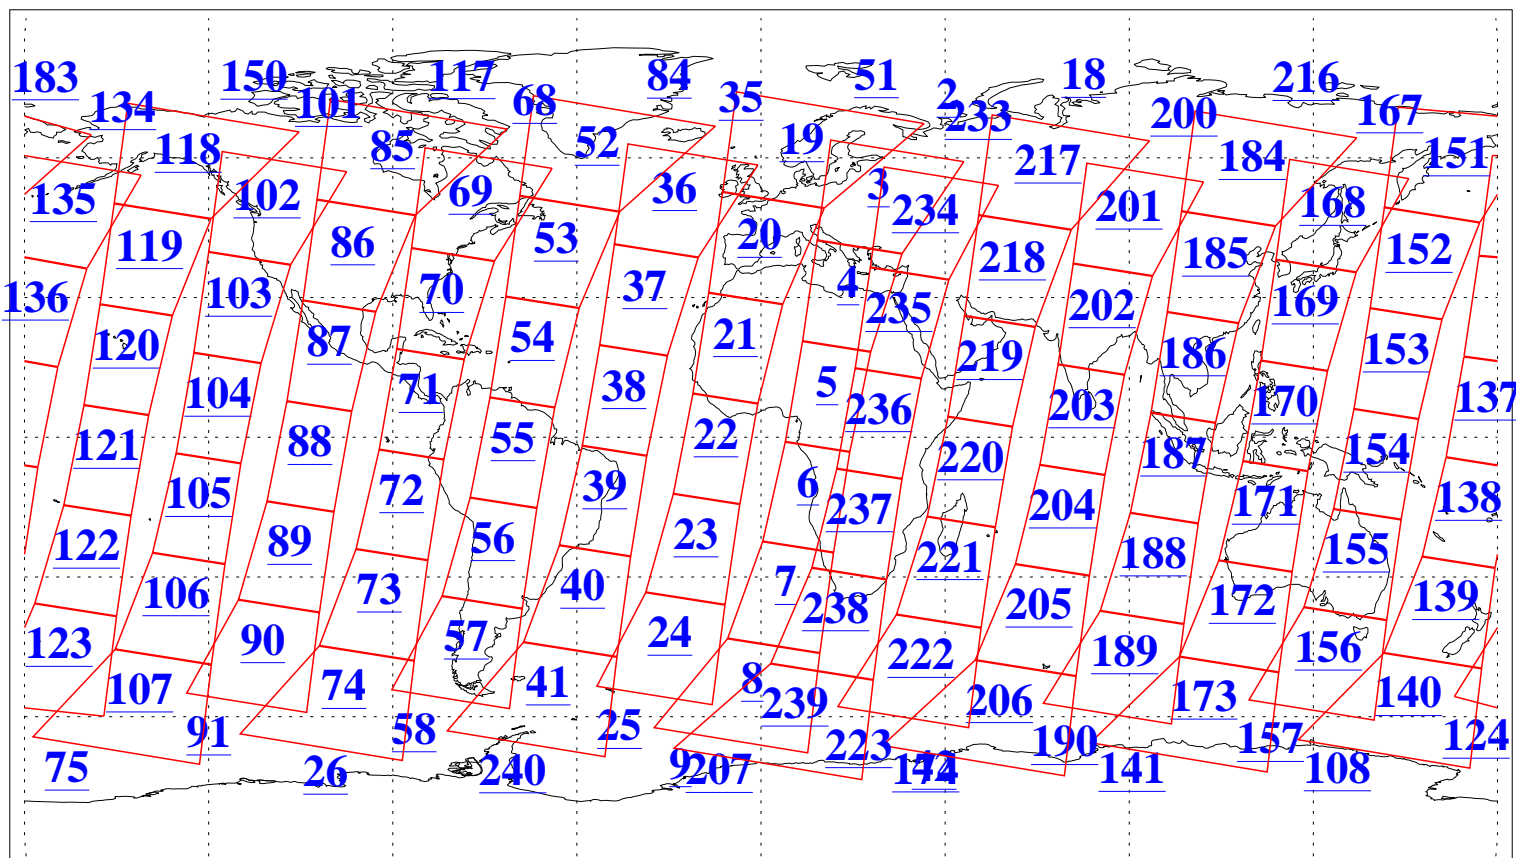

L1B Availability
AMSU Granules: 240
HSB Granules: 0
AIRS Granules: 240

21 May 2005
DoY 141
Aqua Day 1113
Granules: 1 to 120

Granules: 121 to 240

Legend: AMSU Available, HSB Available, AIRS Available

L1B Availability
AMSU Granules: 240
HSB Granules: 0
AIRS Granules: 240

21 May 2005
DoY 141
Aqua Day 1113
Ascending Granules

Descending Granules

Legend: AMSU Available, HSB Available, AIRS Available

L1B Availability
 AMSU Granules: 240
 HSB Granules: 0
 AIRS Granules: 240

21 May 2005
 DoY 141
 Aqua Day 1113

Northern Hemisphere Granules

Southern Hemisphere Granules

Legend: AMSU Available, *HSB Available*, **AIRS Available**