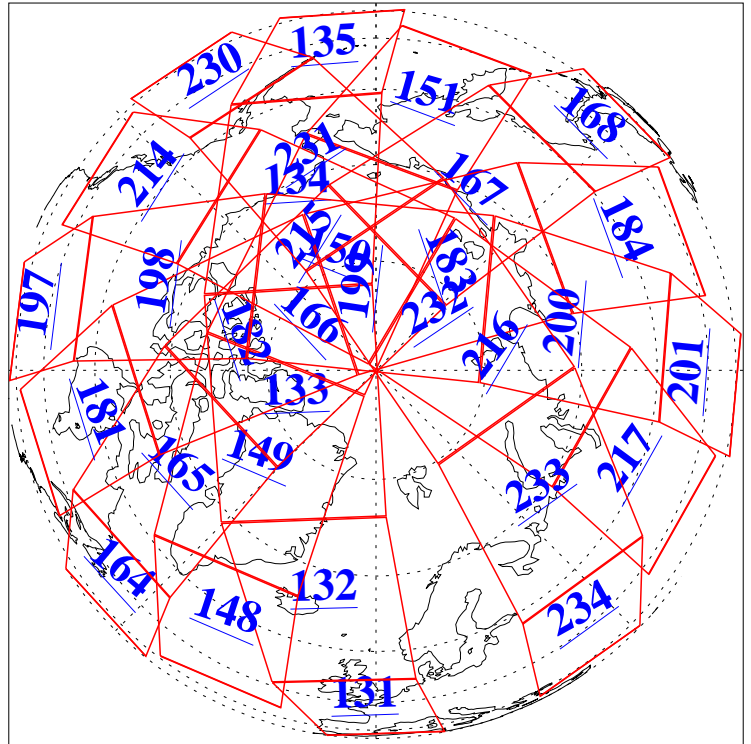

L1B Availability
AMSU Granules: 240
HSB Granules: 0
AIRS Granules: 240

21 May 2005
DoY 141
Aqua Day 1113
Granules: 1 to 120

Granules: 121 to 240

Legend: AMSU Available, HSB Available, AIRS Available

L1B Availability
AMSU Granules: 240
HSB Granules: 0
AIRS Granules: 240

21 May 2005
DoY 141
Aqua Day 1113
Ascending Granules

Descending Granules

Legend: AMSU Available, HSB Available, AIRS Available

L1B Availability
 AMSU Granules: 240
 HSB Granules: 0
 AIRS Granules: 240

21 May 2005
 DoY 141
 Aqua Day 1113

Northern Hemisphere Granules

Southern Hemisphere Granules

Legend: AMSU Available, *HSB Available*, **AIRS Available**