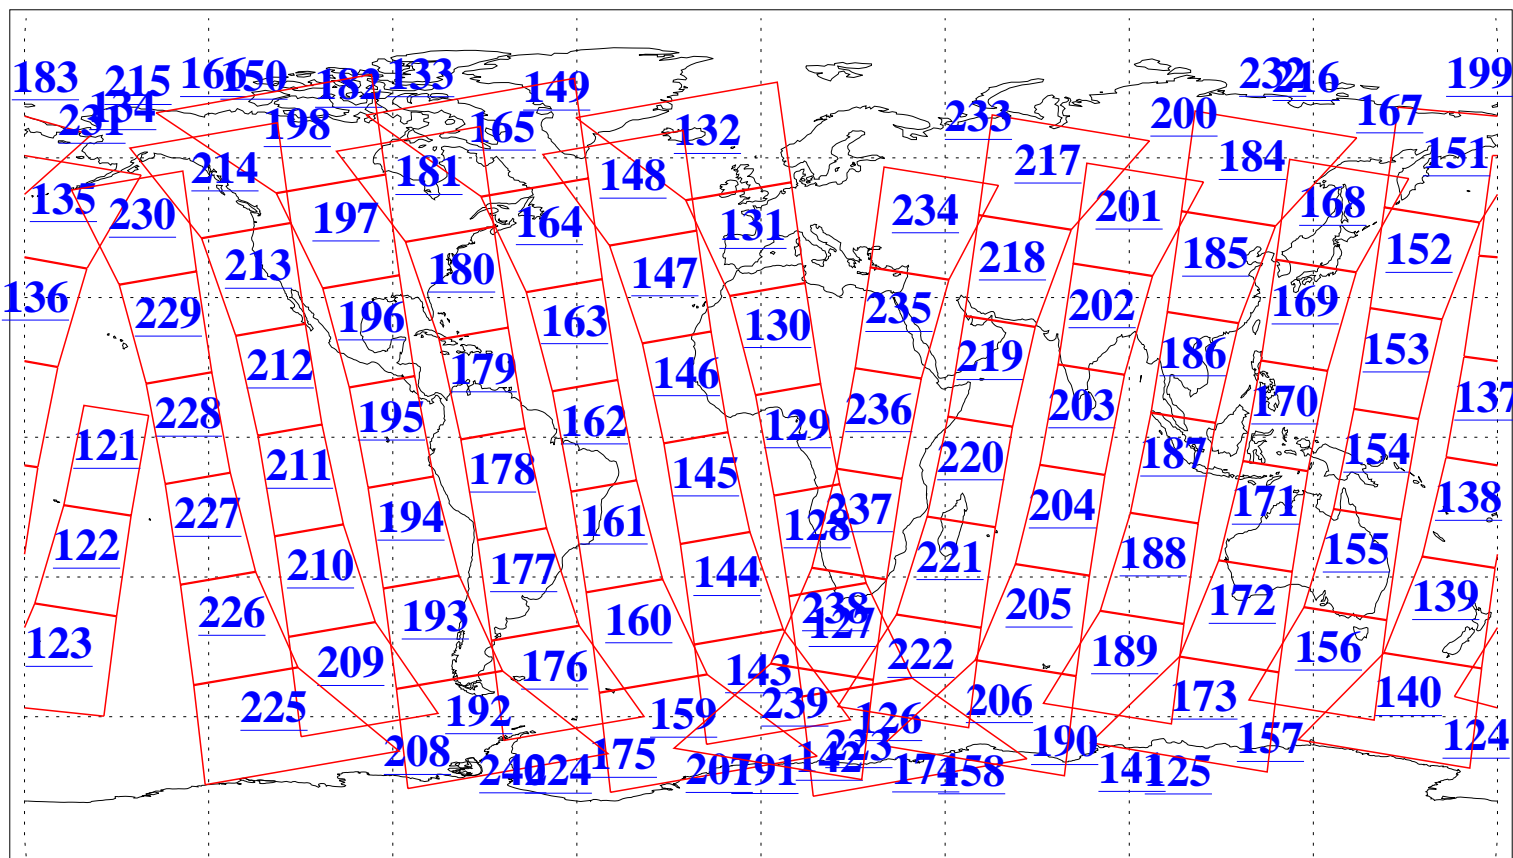

L1B Availability
AMSU Granules: 240
HSB Granules: 0
AIRS Granules: 240

21 May 2005
DoY 141
Aqua Day 1113
Granules: 1 to 120

Granules: 121 to 240

Legend: AMSU Available, HSB Available, AIRS Available

L1B Availability
AMSU Granules: 240
HSB Granules: 0
AIRS Granules: 240

21 May 2005
DoY 141
Aqua Day 1113
Ascending Granules

Descending Granules

Legend: AMSU Available, HSB Available, AIRS Available

L1B Availability
 AMSU Granules: 240
 HSB Granules: 0
 AIRS Granules: 240

21 May 2005
 DoY 141
 Aqua Day 1113

Northern Hemisphere Granules

Southern Hemisphere Granules

Legend: AMSU Available, *HSB Available*, **AIRS Available**