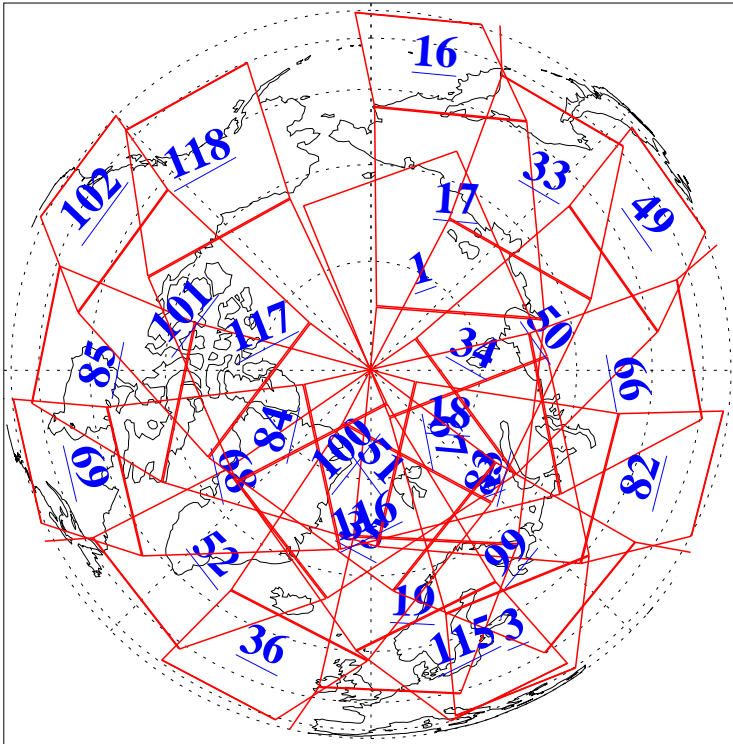

L1B Availability
AMSU Granules: 240
HSB Granules: 0
AIRS Granules: 240

21 May 2005
DoY 141
Aqua Day 1113
Granules: 1 to 120

Granules: 121 to 240

Legend: AMSU Available, HSB Available, AIRS Available

L1B Availability
AMSU Granules: 240
HSB Granules: 0
AIRS Granules: 240

21 May 2005
DoY 141
Aqua Day 1113
Ascending Granules

Descending Granules

Legend: AMSU Available, HSB Available, AIRS Available

L1B Availability
 AMSU Granules: 240
 HSB Granules: 0
 AIRS Granules: 240

21 May 2005
 DoY 141
 Aqua Day 1113

Northern Hemisphere Granules

Southern Hemisphere Granules

Legend: AMSU Available, *HSB Available*, **AIRS Available**