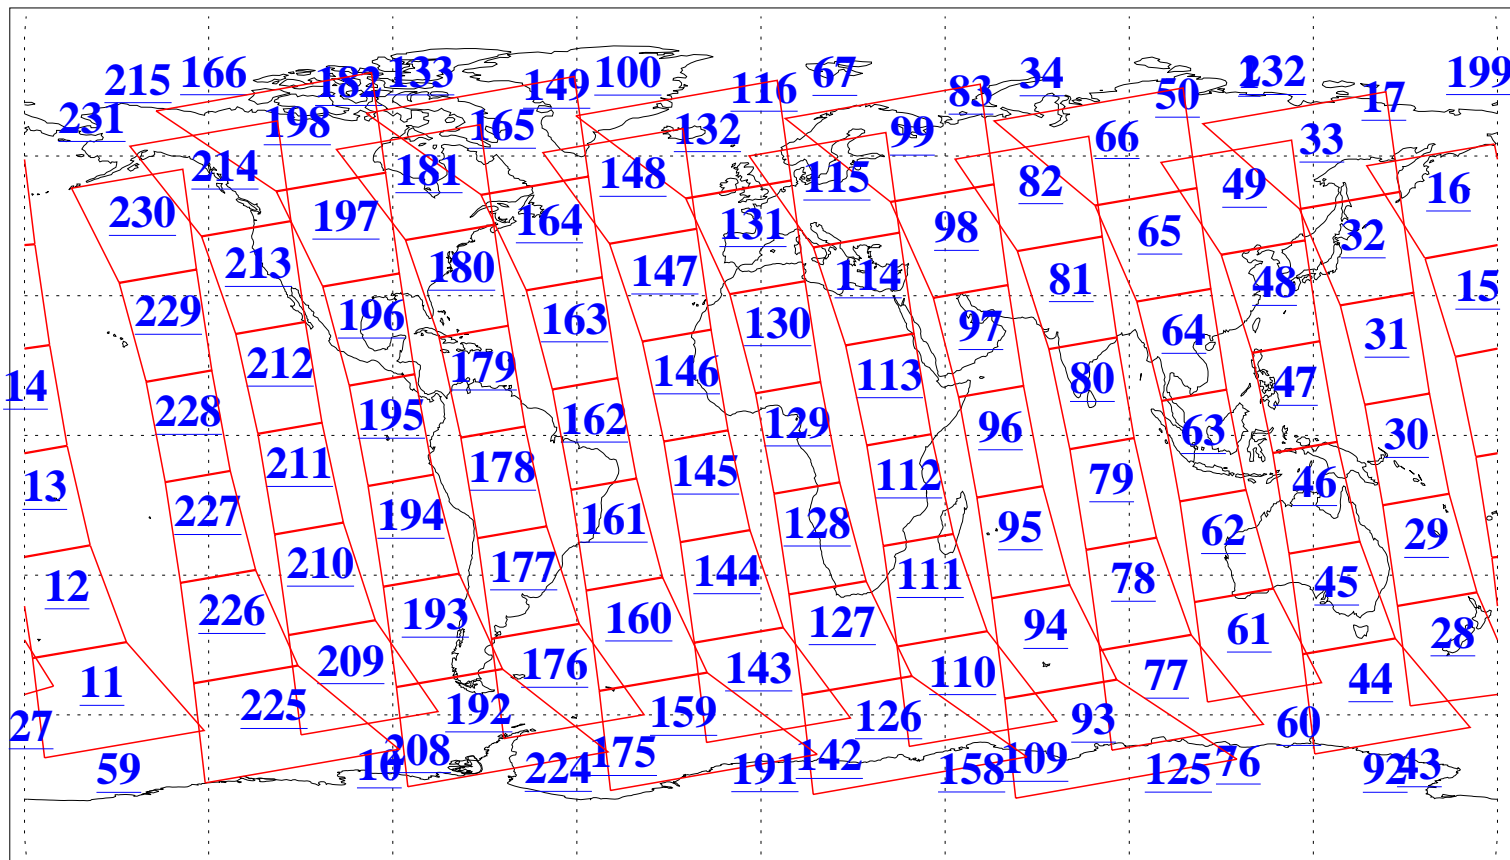

L1B Availability
AMSU Granules: 240
HSB Granules: 0
AIRS Granules: 240

21 May 2005
DoY 141
Aqua Day 1113
Granules: 1 to 120

Granules: 121 to 240

Legend: AMSU Available, HSB Available, AIRS Available

L1B Availability
AMSU Granules: 240
HSB Granules: 0
AIRS Granules: 240

21 May 2005
DoY 141
Aqua Day 1113
Ascending Granules

Descending Granules

Legend: AMSU Available, HSB Available, AIRS Available

L1B Availability
 AMSU Granules: 240
 HSB Granules: 0
 AIRS Granules: 240

21 May 2005
 DoY 141
 Aqua Day 1113

Northern Hemisphere Granules

Southern Hemisphere Granules

Legend: AMSU Available, *HSB Available*, **AIRS Available**