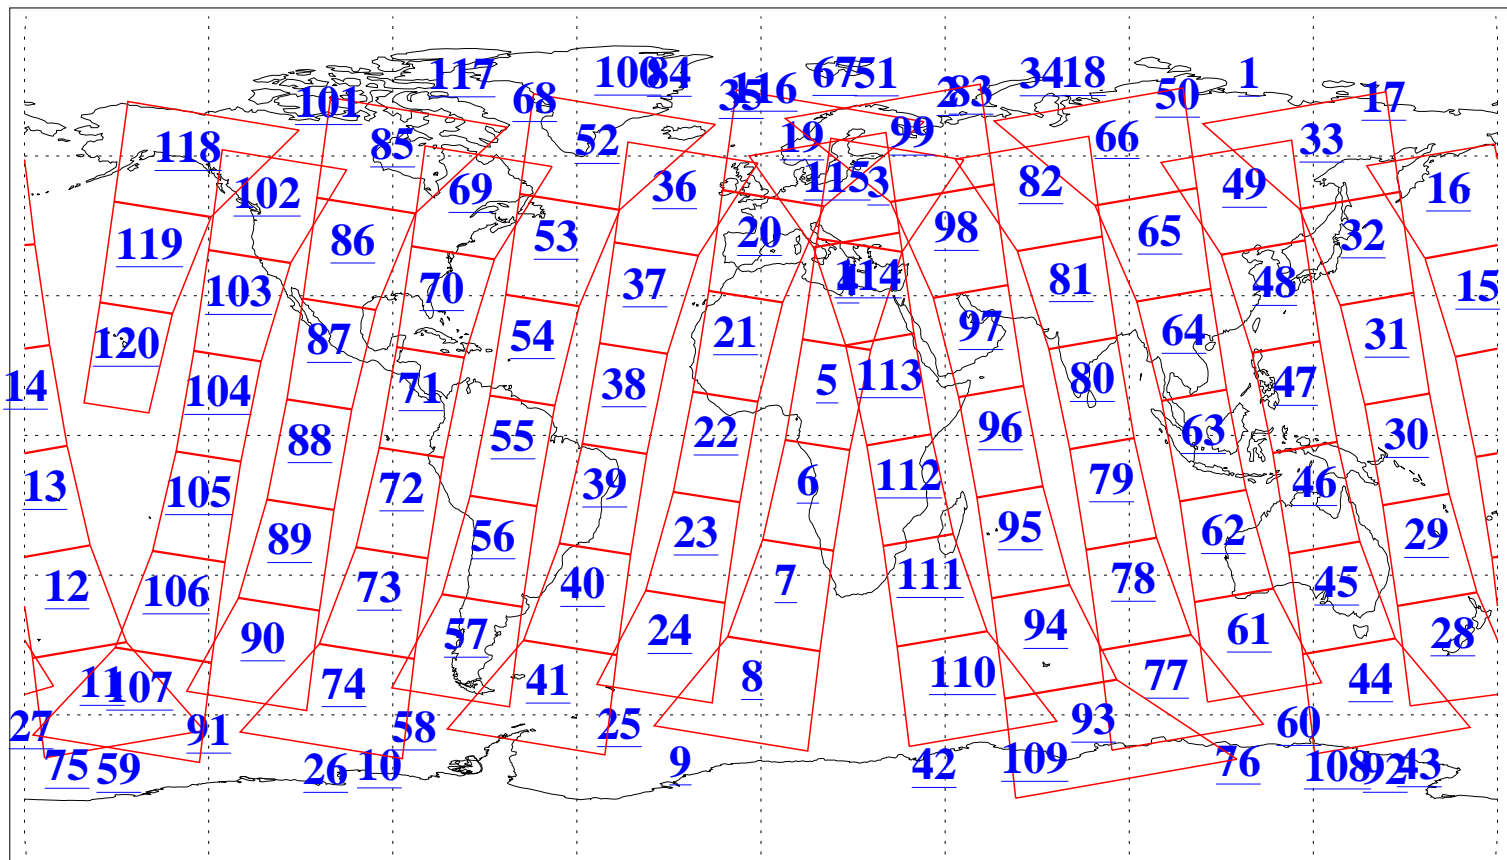

L1B Availability
AMSU Granules: 240
HSB Granules: 0
AIRS Granules: 240

21 May 2005
DoY 141
Aqua Day 1113
Granules: 1 to 120

Granules: 121 to 240

Legend: AMSU Available, HSB Available, AIRS Available

L1B Availability
AMSU Granules: 240
HSB Granules: 0
AIRS Granules: 240

21 May 2005
DoY 141
Aqua Day 1113
Ascending Granules

Descending Granules

Legend: AMSU Available, HSB Available, AIRS Available

L1B Availability
 AMSU Granules: 240
 HSB Granules: 0
 AIRS Granules: 240

21 May 2005
 DoY 141
 Aqua Day 1113

Northern Hemisphere Granules

Southern Hemisphere Granules

Legend: AMSU Available, *HSB Available*, **AIRS Available**