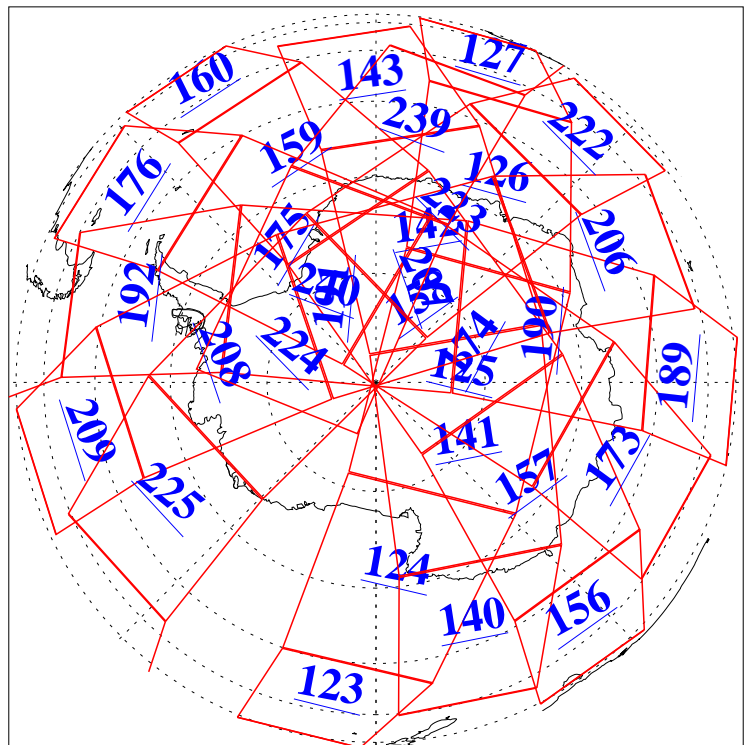

L1B Availability
AMSU Granules: 240
HSB Granules: 0
AIRS Granules: 240

21 May 2005
DoY 141
Aqua Day 1113
Granules: 1 to 120

Granules: 121 to 240

Legend: AMSU Available, HSB Available, AIRS Available

L1B Availability
AMSU Granules: 240
HSB Granules: 0
AIRS Granules: 240

21 May 2005
DoY 141
Aqua Day 1113
Ascending Granules

Descending Granules

Legend: AMSU Available, HSB Available, AIRS Available

L1B Availability
 AMSU Granules: 240
 HSB Granules: 0
 AIRS Granules: 240

21 May 2005
 DoY 141
 Aqua Day 1113

Northern Hemisphere Granules

Southern Hemisphere Granules

Legend: AMSU Available, *HSB Available*, **AIRS Available**