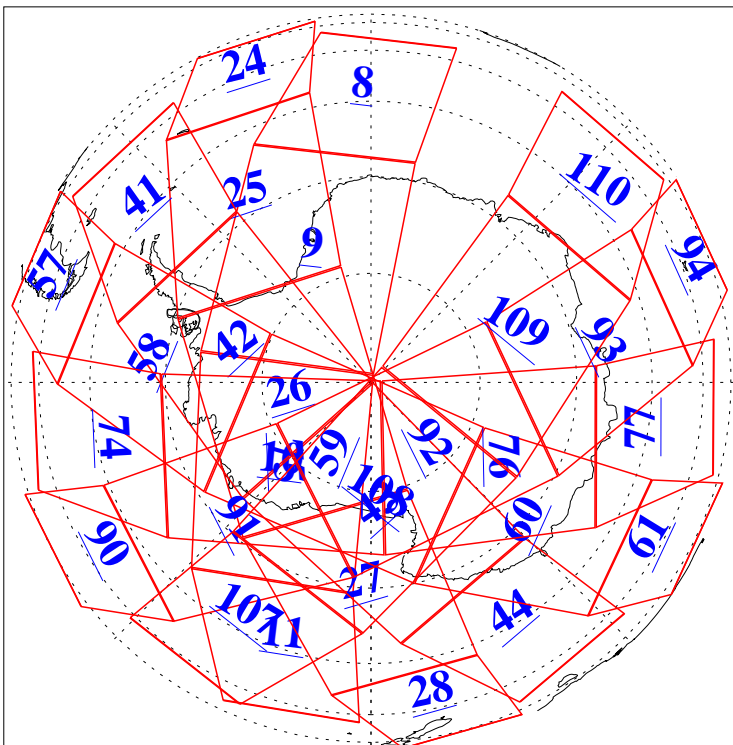

L1B Availability
AMSU Granules: 240
HSB Granules: 0
AIRS Granules: 240

21 May 2005
DoY 141
Aqua Day 1113
Granules: 1 to 120

Granules: 121 to 240

Legend: AMSU Available, HSB Available, AIRS Available

L1B Availability
AMSU Granules: 240
HSB Granules: 0
AIRS Granules: 240

21 May 2005
DoY 141
Aqua Day 1113
Ascending Granules

Descending Granules

Legend: AMSU Available, HSB Available, AIRS Available

L1B Availability
 AMSU Granules: 240
 HSB Granules: 0
 AIRS Granules: 240

21 May 2005
 DoY 141
 Aqua Day 1113

Northern Hemisphere Granules

Southern Hemisphere Granules

Legend: AMSU Available, *HSB Available*, **AIRS Available**