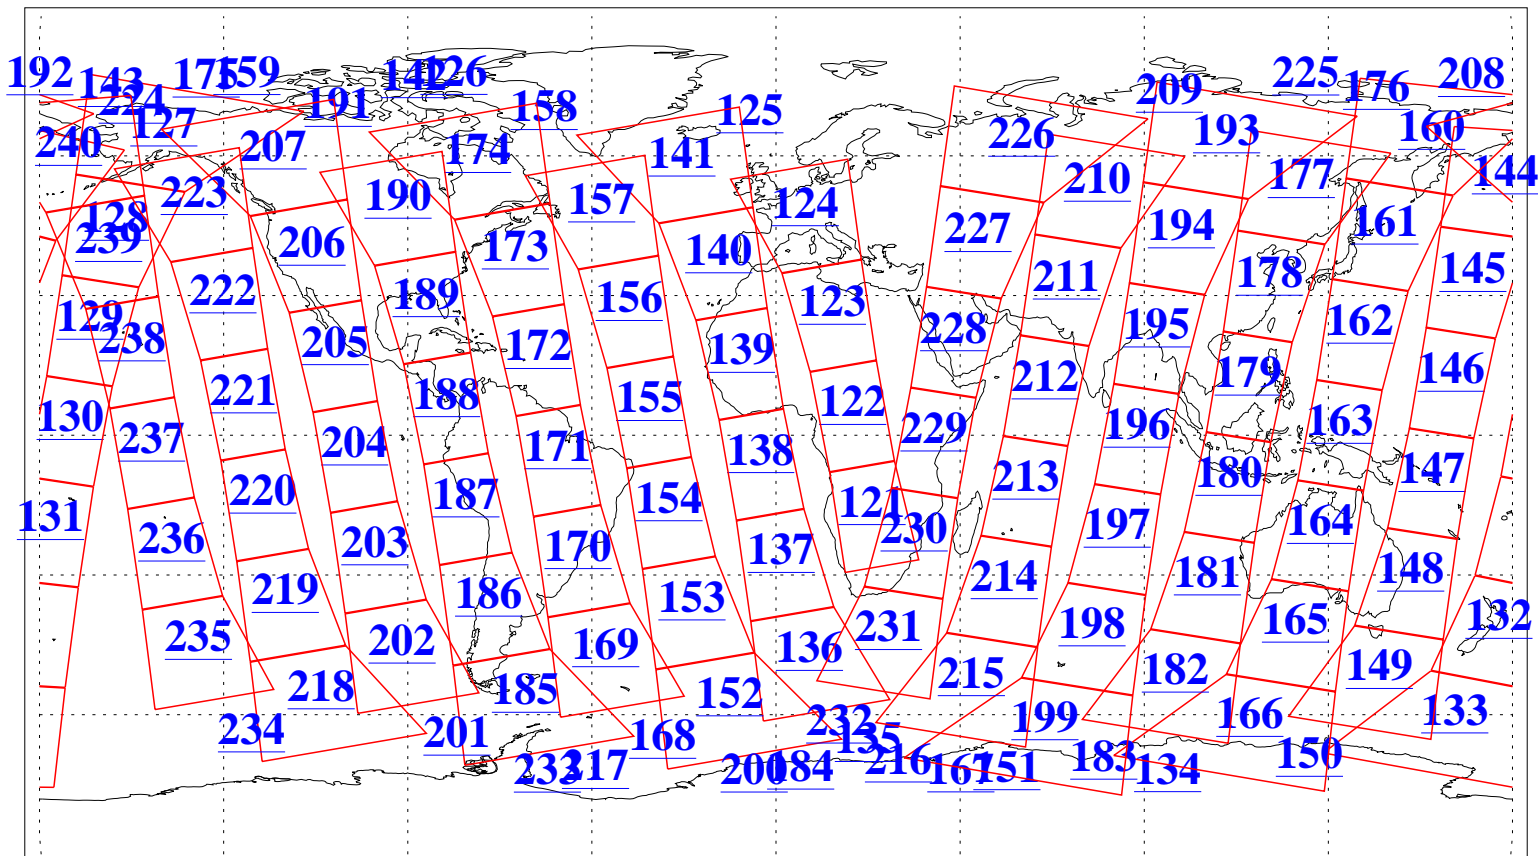

L1B Availability
AMSU Granules: 240
HSB Granules: 0
AIRS Granules: 240

20 May 2005
DoY 140
Aqua Day 1112
Granules: 1 to 120

Granules: 121 to 240

Legend: AMSU Available, HSB Available, AIRS Available

L1B Availability
AMSU Granules: 240
HSB Granules: 0
AIRS Granules: 240

20 May 2005
DoY 140
Aqua Day 1112
Ascending Granules

Descending Granules

Legend: AMSU Available, HSB Available, AIRS Available

L1B Availability
 AMSU Granules: 240
 HSB Granules: 0
 AIRS Granules: 240

20 May 2005
 DoY 140
 Aqua Day 1112

Northern Hemisphere Granules

Southern Hemisphere Granules

Legend: AMSU Available, HSB Available, AIRS Available