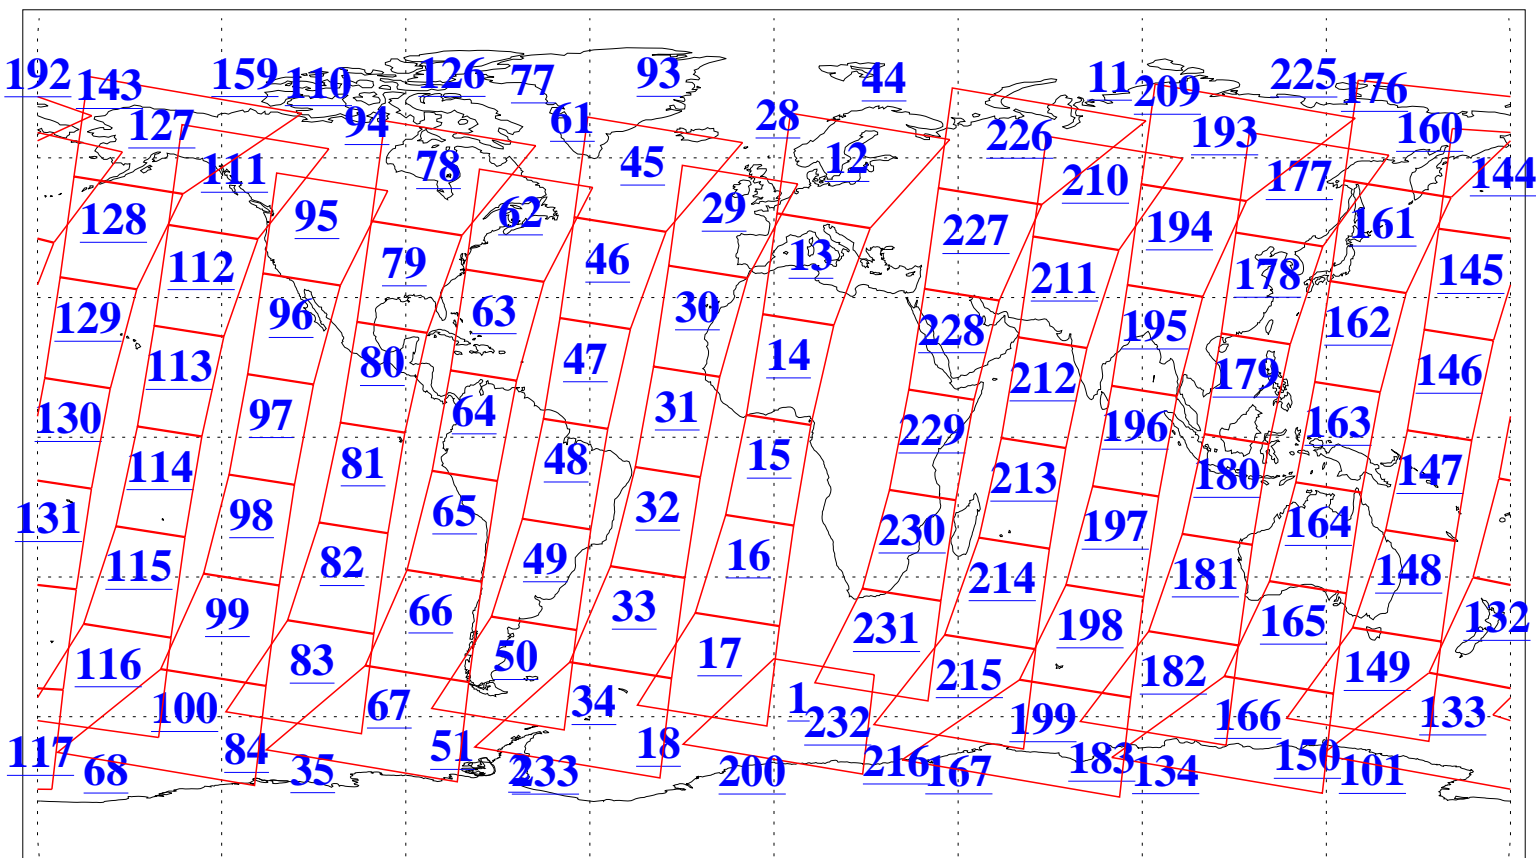

L1B Availability
AMSU Granules: 240
HSB Granules: 0
AIRS Granules: 240

20 May 2005
DoY 140
Aqua Day 1112
Granules: 1 to 120

Granules: 121 to 240

Legend: AMSU Available, HSB Available, AIRS Available

L1B Availability
AMSU Granules: 240
HSB Granules: 0
AIRS Granules: 240

20 May 2005
DoY 140
Aqua Day 1112
Ascending Granules

Descending Granules

Legend: AMSU Available, HSB Available, AIRS Available

L1B Availability
 AMSU Granules: 240
 HSB Granules: 0
 AIRS Granules: 240

20 May 2005
 DoY 140
 Aqua Day 1112

Northern Hemisphere Granules

Southern Hemisphere Granules

Legend: AMSU Available, HSB Available, AIRS Available