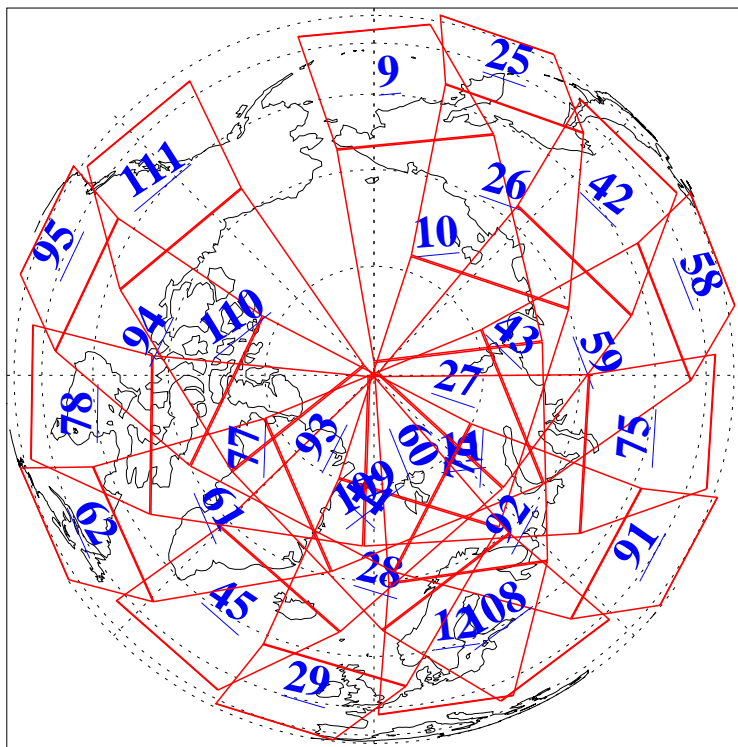

L1B Availability
AMSU Granules: 240
HSB Granules: 0
AIRS Granules: 240

20 May 2005
DoY 140
Aqua Day 1112
Granules: 1 to 120

Granules: 121 to 240

Legend: AMSU Available, HSB Available, AIRS Available

L1B Availability
AMSU Granules: 240
HSB Granules: 0
AIRS Granules: 240

20 May 2005
DoY 140
Aqua Day 1112
Ascending Granules

Descending Granules

Legend: AMSU Available, HSB Available, AIRS Available

L1B Availability
 AMSU Granules: 240
 HSB Granules: 0
 AIRS Granules: 240

20 May 2005
 DoY 140
 Aqua Day 1112

Northern Hemisphere Granules

Southern Hemisphere Granules

Legend: AMSU Available, HSB Available, AIRS Available