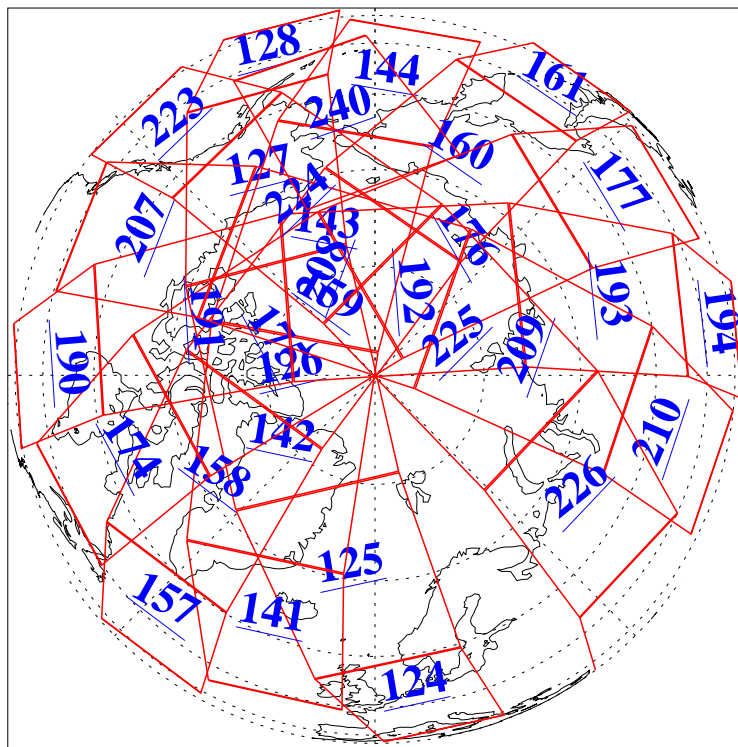

L1B Availability
AMSU Granules: 240
HSB Granules: 0
AIRS Granules: 240

20 May 2005
DoY 140
Aqua Day 1112
Granules: 1 to 120

Granules: 121 to 240

Legend: AMSU Available, HSB Available, AIRS Available

L1B Availability
AMSU Granules: 240
HSB Granules: 0
AIRS Granules: 240

20 May 2005
DoY 140
Aqua Day 1112
Ascending Granules

Descending Granules

Legend: AMSU Available, HSB Available, AIRS Available

L1B Availability
 AMSU Granules: 240
 HSB Granules: 0
 AIRS Granules: 240

20 May 2005
 DoY 140
 Aqua Day 1112

Northern Hemisphere Granules

Southern Hemisphere Granules

Legend: AMSU Available, HSB Available, AIRS Available