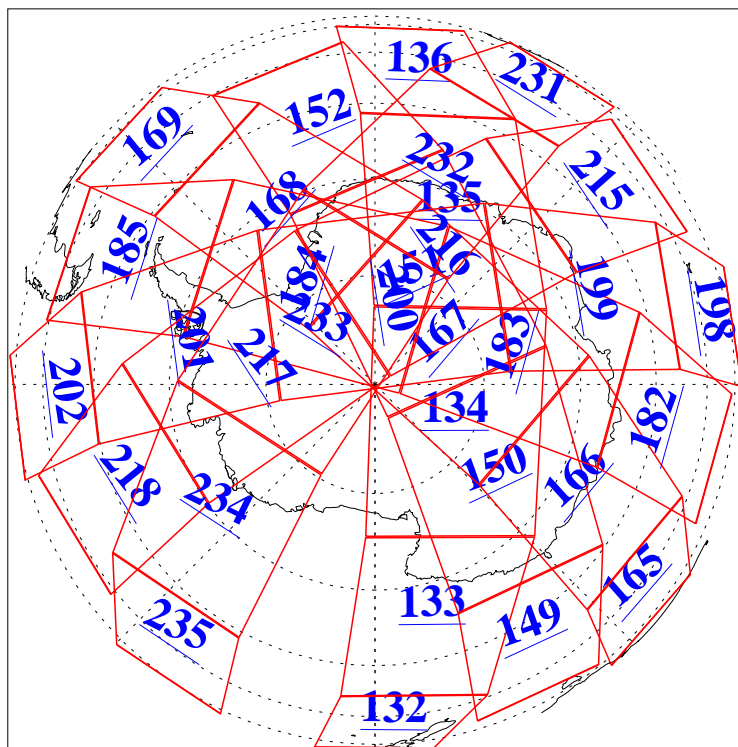

20 May 2005
DoY 140
Aqua Day 1112
Ascending Granules

Descending Granules

Legend: AMSU Available, HSB Available, AIRS Available

L1B Availability
 AMSU Granules: 240
 HSB Granules: 0
 AIRS Granules: 240

20 May 2005
 DoY 140
 Aqua Day 1112

Northern Hemisphere Granules

Southern Hemisphere Granules

Legend: AMSU Available, HSB Available, AIRS Available