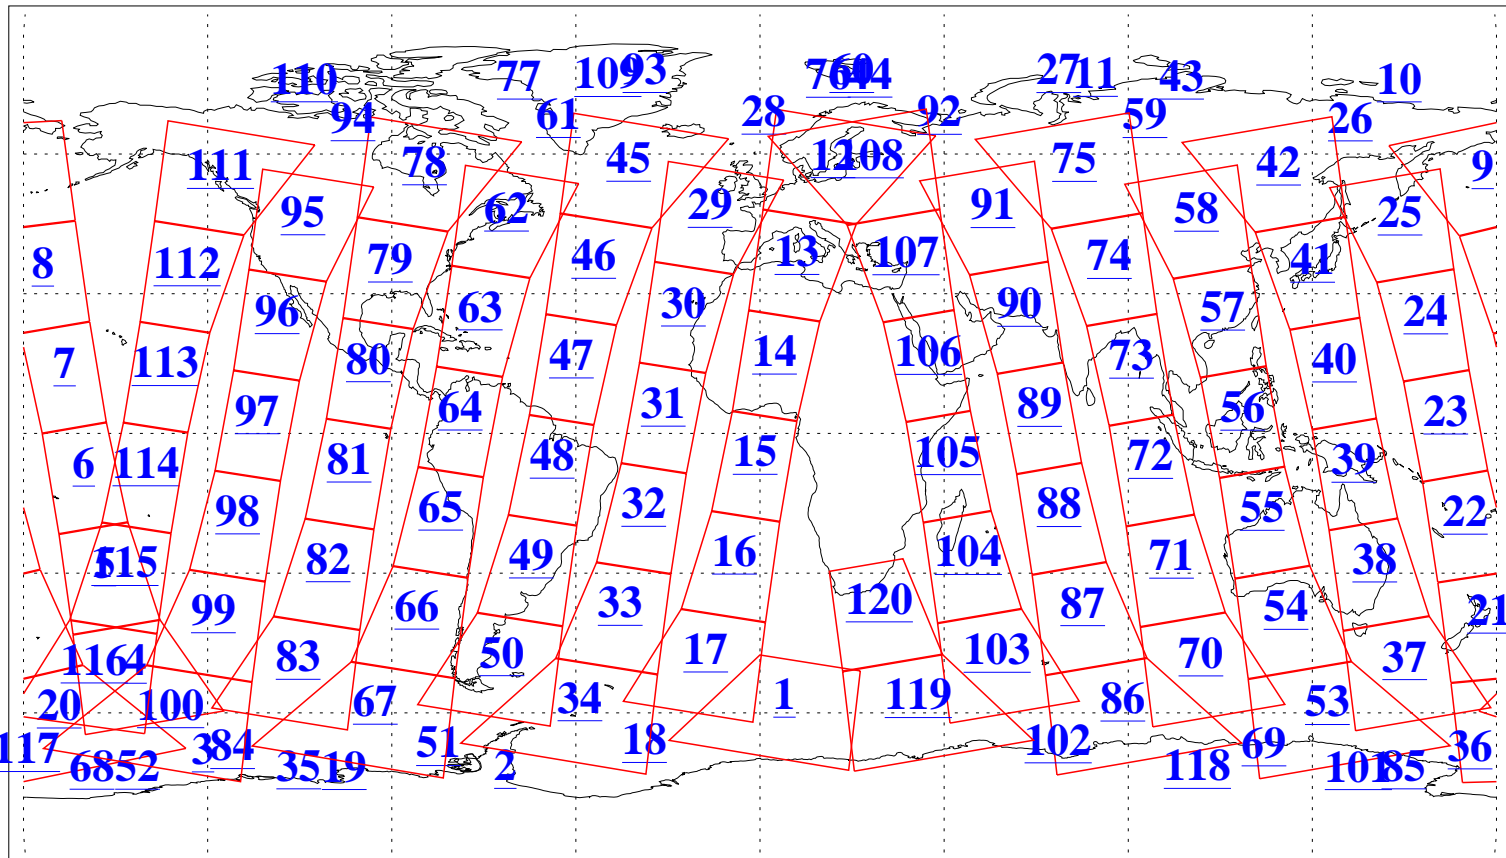

L1B Availability
AMSU Granules: 240
HSB Granules: 0
AIRS Granules: 240

20 May 2005
DoY 140
Aqua Day 1112
Granules: 1 to 120

Granules: 121 to 240

Legend: AMSU Available, HSB Available, AIRS Available

L1B Availability
AMSU Granules: 240
HSB Granules: 0
AIRS Granules: 240

20 May 2005
DoY 140
Aqua Day 1112
Ascending Granules

Descending Granules

Legend: AMSU Available, HSB Available, AIRS Available

L1B Availability
 AMSU Granules: 240
 HSB Granules: 0
 AIRS Granules: 240

20 May 2005
 DoY 140
 Aqua Day 1112

Northern Hemisphere Granules

Southern Hemisphere Granules

Legend: AMSU Available, HSB Available, AIRS Available