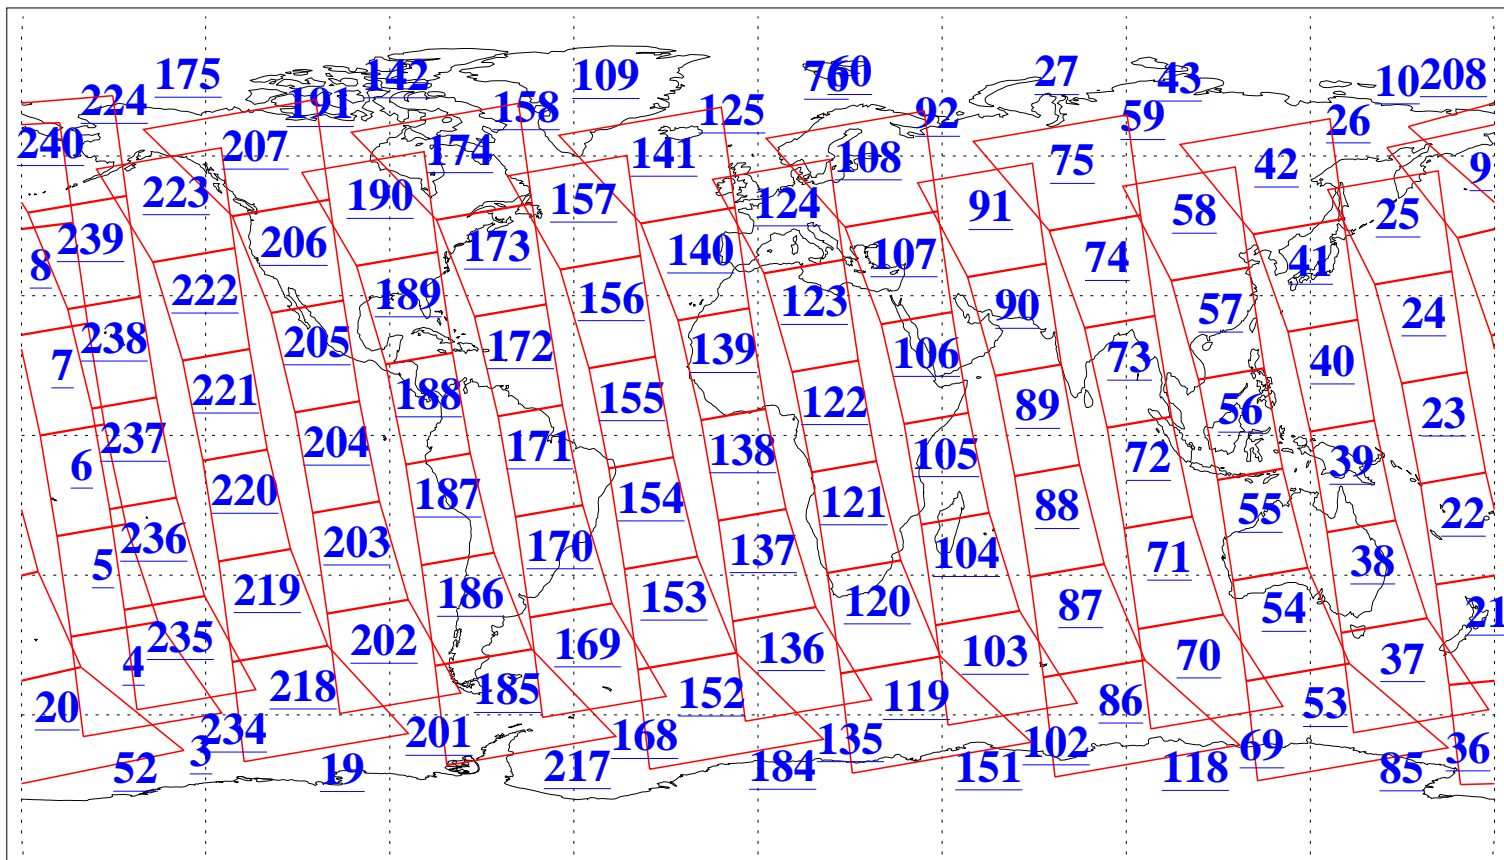

L1B Availability
AMSU Granules: 240
HSB Granules: 0
AIRS Granules: 240

20 May 2005
DoY 140
Aqua Day 1112
Granules: 1 to 120

Granules: 121 to 240

Legend: AMSU Available, HSB Available, AIRS Available

L1B Availability
AMSU Granules: 240
HSB Granules: 0
AIRS Granules: 240

20 May 2005
DoY 140
Aqua Day 1112
Ascending Granules

Descending Granules

Legend: AMSU Available, HSB Available, AIRS Available

L1B Availability
 AMSU Granules: 240
 HSB Granules: 0
 AIRS Granules: 240

20 May 2005
 DoY 140
 Aqua Day 1112

Northern Hemisphere Granules

Southern Hemisphere Granules

Legend: AMSU Available, HSB Available, AIRS Available