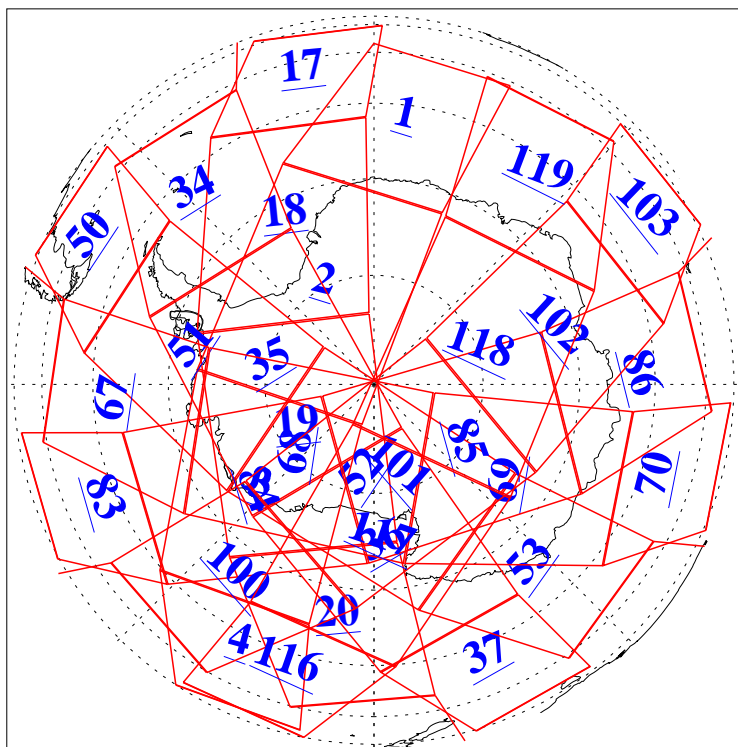

L1B Availability
AMSU Granules: 240
HSB Granules: 0
AIRS Granules: 240

20 May 2005
DoY 140
Aqua Day 1112
Granules: 1 to 120

Granules: 121 to 240

Legend: AMSU Available, HSB Available, AIRS Available

L1B Availability
AMSU Granules: 240
HSB Granules: 0
AIRS Granules: 240

20 May 2005
DoY 140
Aqua Day 1112
Ascending Granules

Descending Granules

Legend: AMSU Available, HSB Available, AIRS Available

L1B Availability
 AMSU Granules: 240
 HSB Granules: 0
 AIRS Granules: 240

20 May 2005
 DoY 140
 Aqua Day 1112

Northern Hemisphere Granules

Southern Hemisphere Granules

Legend: AMSU Available, HSB Available, AIRS Available