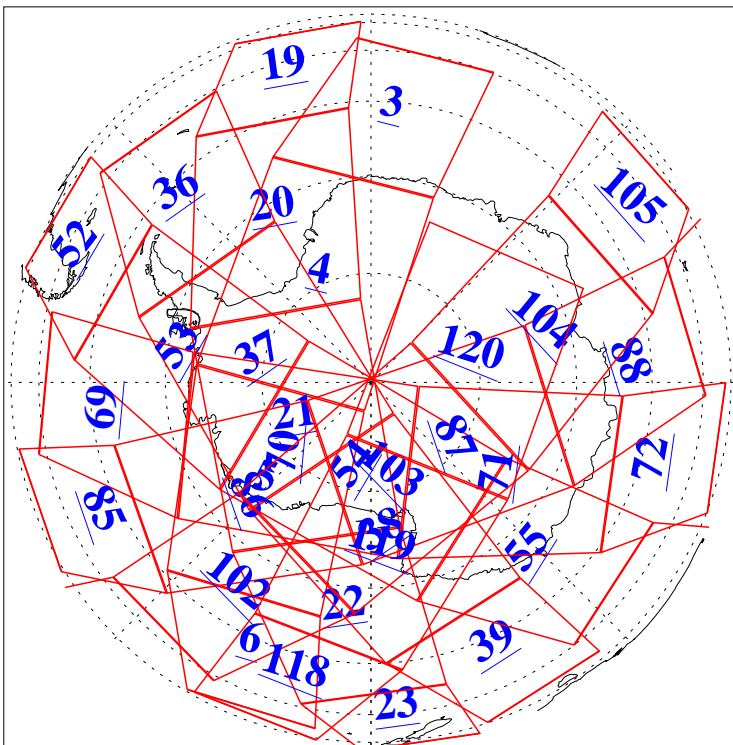

L1B Availability
AMSU Granules: 240
HSB Granules: 0
AIRS Granules: 240

18 May 2005
DoY 138
Aqua Day 1110
Granules: 1 to 120

Granules: 121 to 240

Legend: AMSU Available, HSB Available, AIRS Available

L1B Availability
AMSU Granules: 240
HSB Granules: 0
AIRS Granules: 240

18 May 2005
DoY 138
Aqua Day 1110
Ascending Granules

Descending Granules

Legend: AMSU Available, HSB Available, AIRS Available

L1B Availability
 AMSU Granules: 240
 HSB Granules: 0
 AIRS Granules: 240

18 May 2005
 DoY 138
 Aqua Day 1110

Northern Hemisphere Granules

Southern Hemisphere Granules

Legend: AMSU Available, HSB Available, AIRS Available