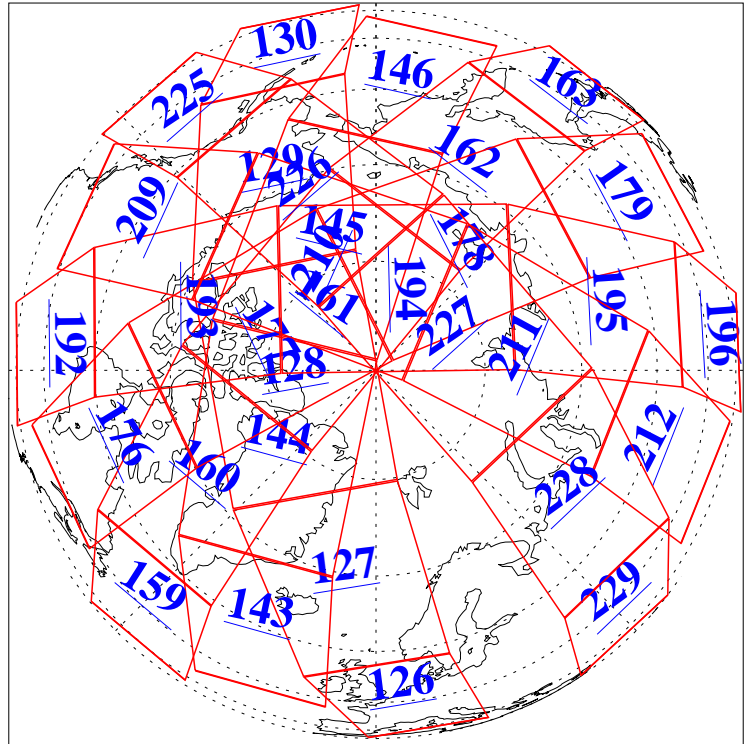

18 May 2005
DoY 138
Aqua Day 1110
Ascending Granules

Descending Granules

Legend: AMSU Available, HSB Available, AIRS Available

L1B Availability
 AMSU Granules: 240
 HSB Granules: 0
 AIRS Granules: 240

18 May 2005
 DoY 138
 Aqua Day 1110

Northern Hemisphere Granules

Southern Hemisphere Granules

Legend: AMSU Available, HSB Available, AIRS Available