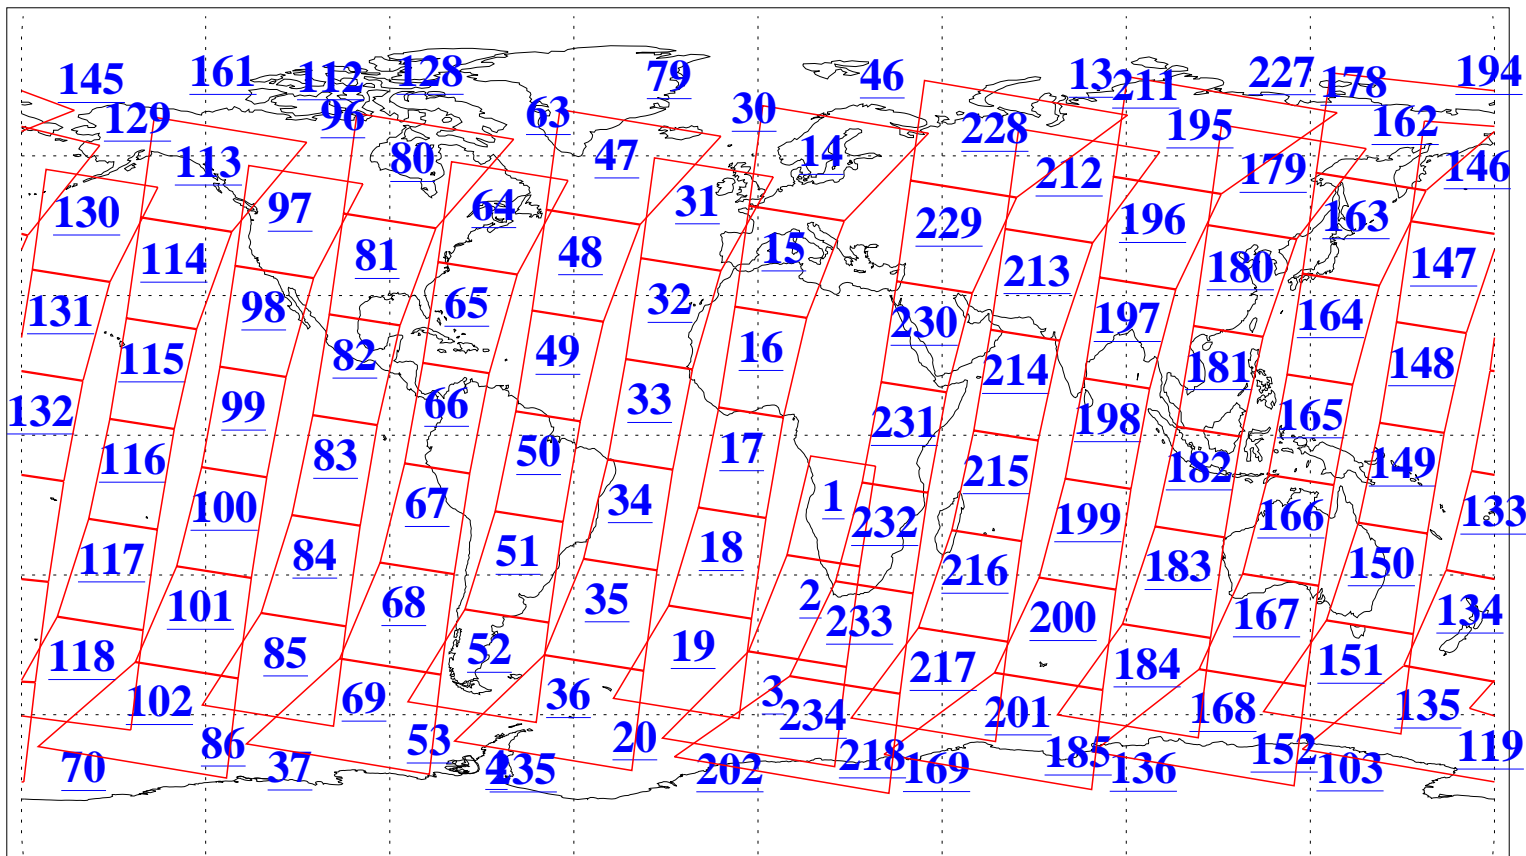

L1B Availability
AMSU Granules: 240
HSB Granules: 0
AIRS Granules: 240

18 May 2005
DoY 138
Aqua Day 1110
Granules: 1 to 120

Granules: 121 to 240

Legend: AMSU Available, HSB Available, AIRS Available

L1B Availability
AMSU Granules: 240
HSB Granules: 0
AIRS Granules: 240

18 May 2005
DoY 138
Aqua Day 1110
Ascending Granules

Descending Granules

Legend: AMSU Available, HSB Available, AIRS Available

L1B Availability
 AMSU Granules: 240
 HSB Granules: 0
 AIRS Granules: 240

18 May 2005
 DoY 138
 Aqua Day 1110

Northern Hemisphere Granules

Southern Hemisphere Granules

Legend: AMSU Available, HSB Available, AIRS Available