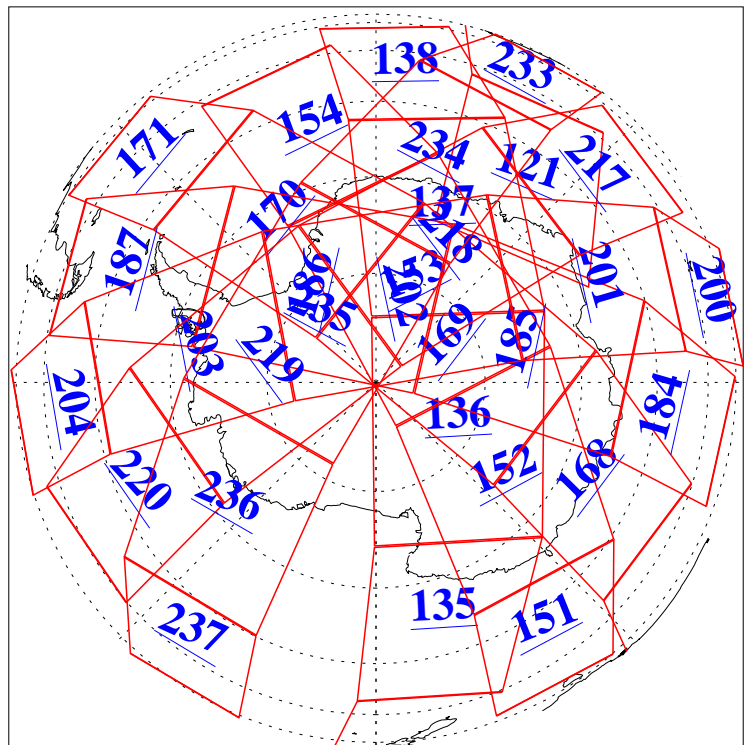

L1B Availability
AMSU Granules: 240
HSB Granules: 0
AIRS Granules: 240

18 May 2005
DoY 138
Aqua Day 1110
Granules: 1 to 120

Granules: 121 to 240

Legend: AMSU Available, HSB Available, AIRS Available

L1B Availability
AMSU Granules: 240
HSB Granules: 0
AIRS Granules: 240

18 May 2005
DoY 138
Aqua Day 1110
Ascending Granules

Descending Granules

Legend: AMSU Available, HSB Available, AIRS Available

L1B Availability
 AMSU Granules: 240
 HSB Granules: 0
 AIRS Granules: 240

18 May 2005
 DoY 138
 Aqua Day 1110

Northern Hemisphere Granules

Southern Hemisphere Granules

Legend: AMSU Available, HSB Available, AIRS Available