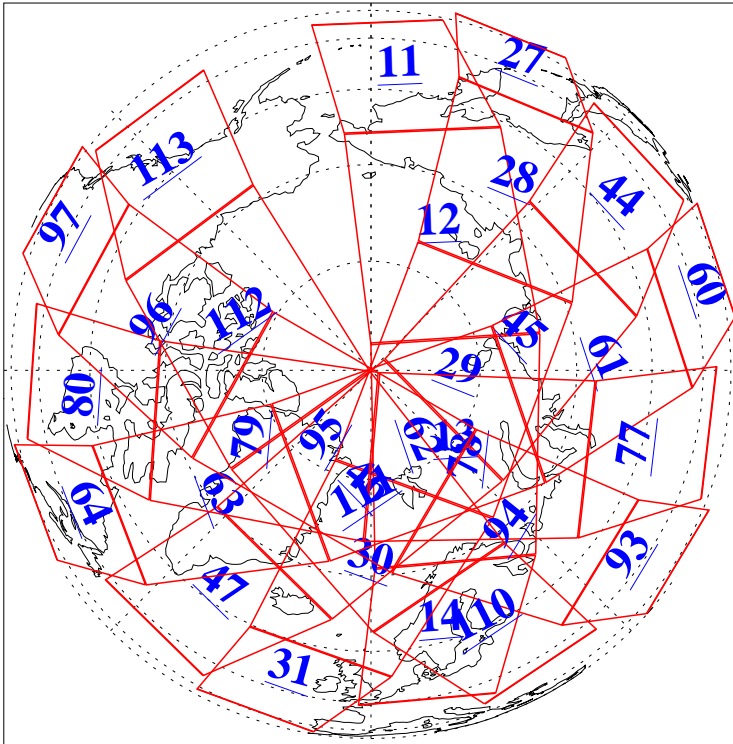

L1B Availability
AMSU Granules: 240
HSB Granules: 0
AIRS Granules: 240

18 May 2005
DoY 138
Aqua Day 1110
Granules: 1 to 120

Granules: 121 to 240

Legend: AMSU Available, HSB Available, AIRS Available

L1B Availability
AMSU Granules: 240
HSB Granules: 0
AIRS Granules: 240

18 May 2005
DoY 138
Aqua Day 1110
Ascending Granules

Descending Granules

Legend: AMSU Available, HSB Available, AIRS Available

L1B Availability
 AMSU Granules: 240
 HSB Granules: 0
 AIRS Granules: 240

18 May 2005
 DoY 138
 Aqua Day 1110

Northern Hemisphere Granules

Southern Hemisphere Granules

Legend: AMSU Available, HSB Available, AIRS Available