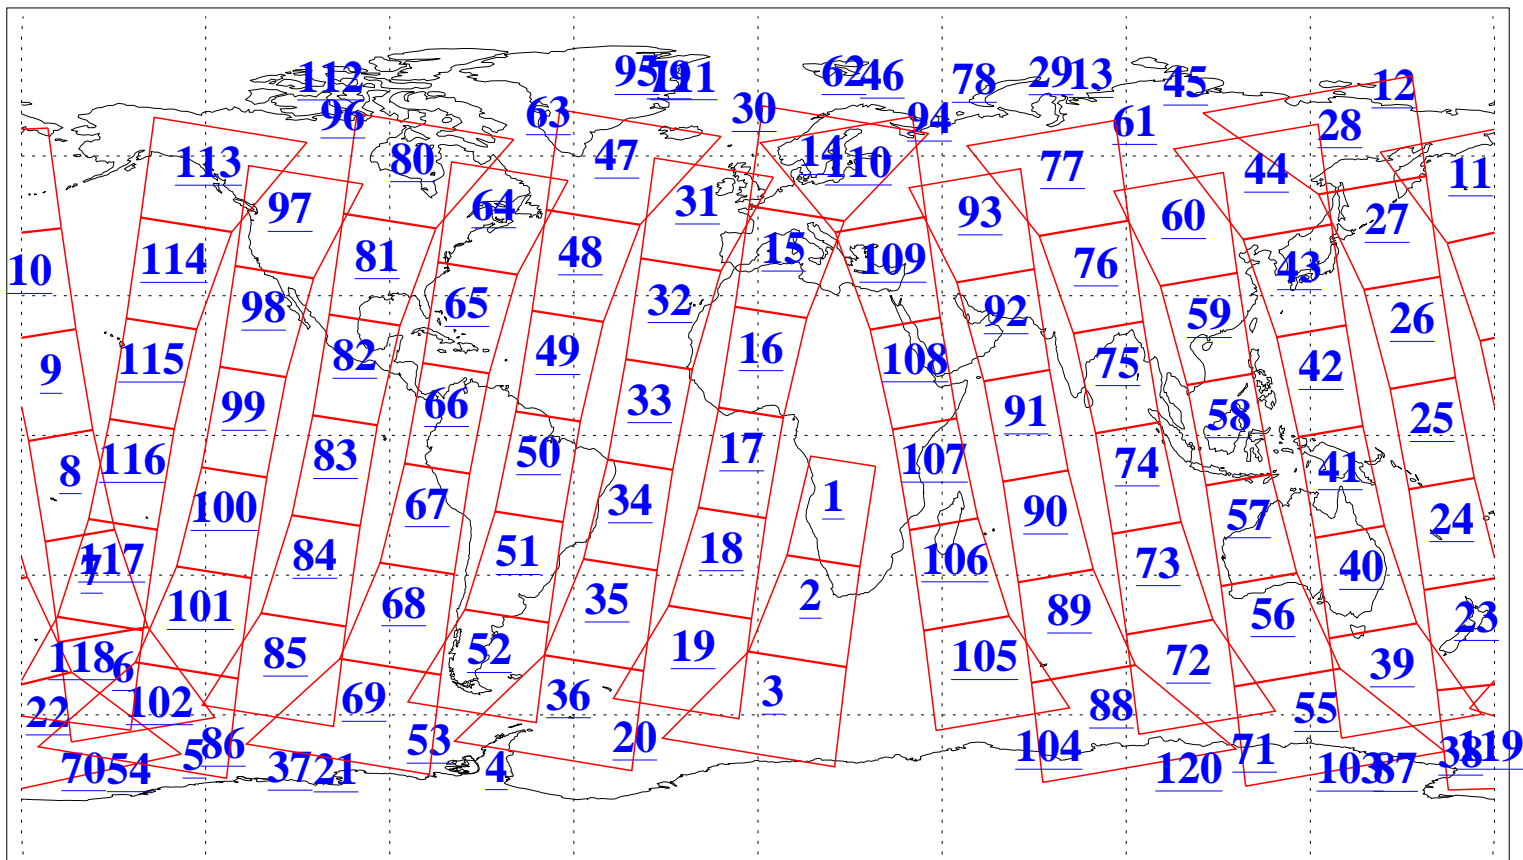

L1B Availability
AMSU Granules: 240
HSB Granules: 0
AIRS Granules: 240

18 May 2005
DoY 138
Aqua Day 1110
Granules: 1 to 120

Granules: 121 to 240

Legend: AMSU Available, HSB Available, AIRS Available

L1B Availability
AMSU Granules: 240
HSB Granules: 0
AIRS Granules: 240

18 May 2005
DoY 138
Aqua Day 1110
Ascending Granules

Descending Granules

Legend: AMSU Available, HSB Available, AIRS Available

L1B Availability
 AMSU Granules: 240
 HSB Granules: 0
 AIRS Granules: 240

18 May 2005
 DoY 138
 Aqua Day 1110

Northern Hemisphere Granules

Southern Hemisphere Granules

Legend: AMSU Available, HSB Available, AIRS Available