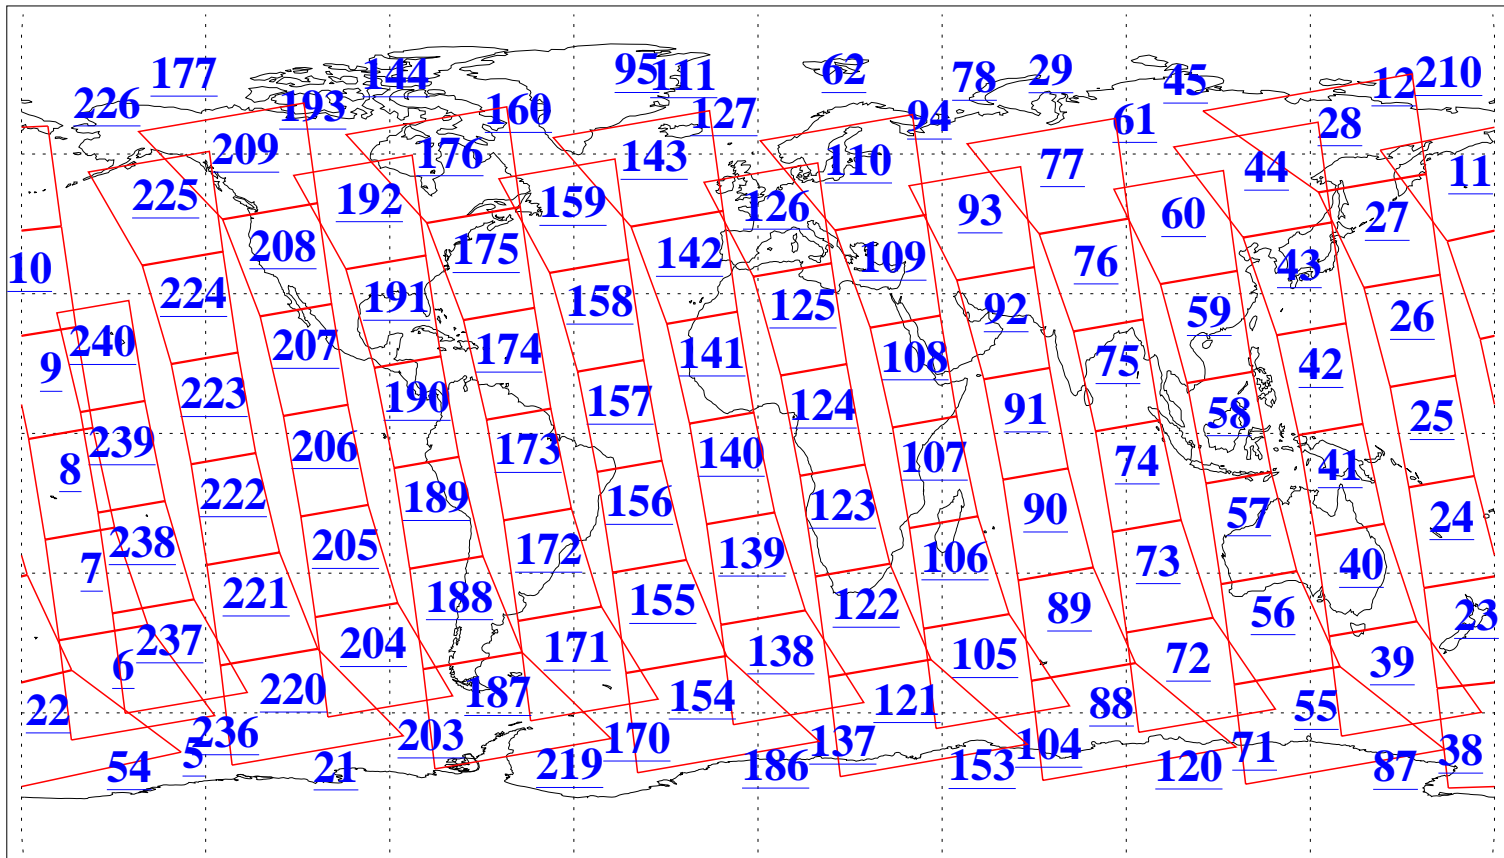

L1B Availability
AMSU Granules: 240
HSB Granules: 0
AIRS Granules: 240

18 May 2005
DoY 138
Aqua Day 1110
Granules: 1 to 120

Granules: 121 to 240

Legend: AMSU Available, HSB Available, AIRS Available

L1B Availability
AMSU Granules: 240
HSB Granules: 0
AIRS Granules: 240

18 May 2005
DoY 138
Aqua Day 1110
Ascending Granules

Descending Granules

Legend: AMSU Available, HSB Available, AIRS Available

L1B Availability
 AMSU Granules: 240
 HSB Granules: 0
 AIRS Granules: 240

18 May 2005
 DoY 138
 Aqua Day 1110

Northern Hemisphere Granules

Southern Hemisphere Granules

Legend: AMSU Available, HSB Available, AIRS Available