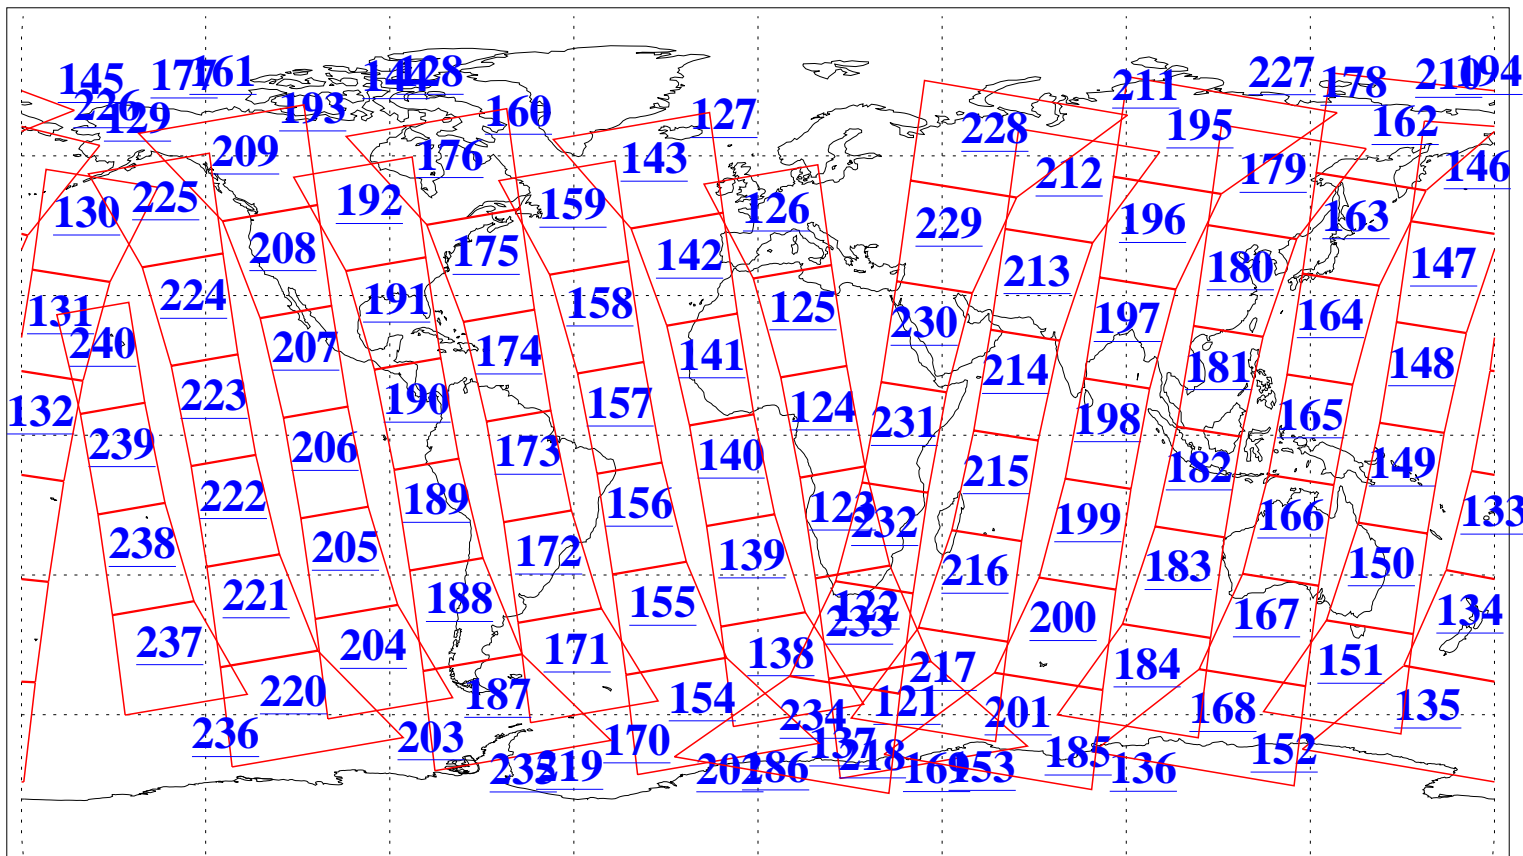

L1B Availability
AMSU Granules: 240
HSB Granules: 0
AIRS Granules: 240

18 May 2005
DoY 138
Aqua Day 1110
Granules: 1 to 120

Granules: 121 to 240

Legend: AMSU Available, HSB Available, AIRS Available

L1B Availability
AMSU Granules: 240
HSB Granules: 0
AIRS Granules: 240

18 May 2005
DoY 138
Aqua Day 1110
Ascending Granules

Descending Granules

Legend: AMSU Available, HSB Available, AIRS Available

L1B Availability
 AMSU Granules: 240
 HSB Granules: 0
 AIRS Granules: 240

18 May 2005
 DoY 138
 Aqua Day 1110

Northern Hemisphere Granules

Southern Hemisphere Granules

Legend: AMSU Available, HSB Available, AIRS Available