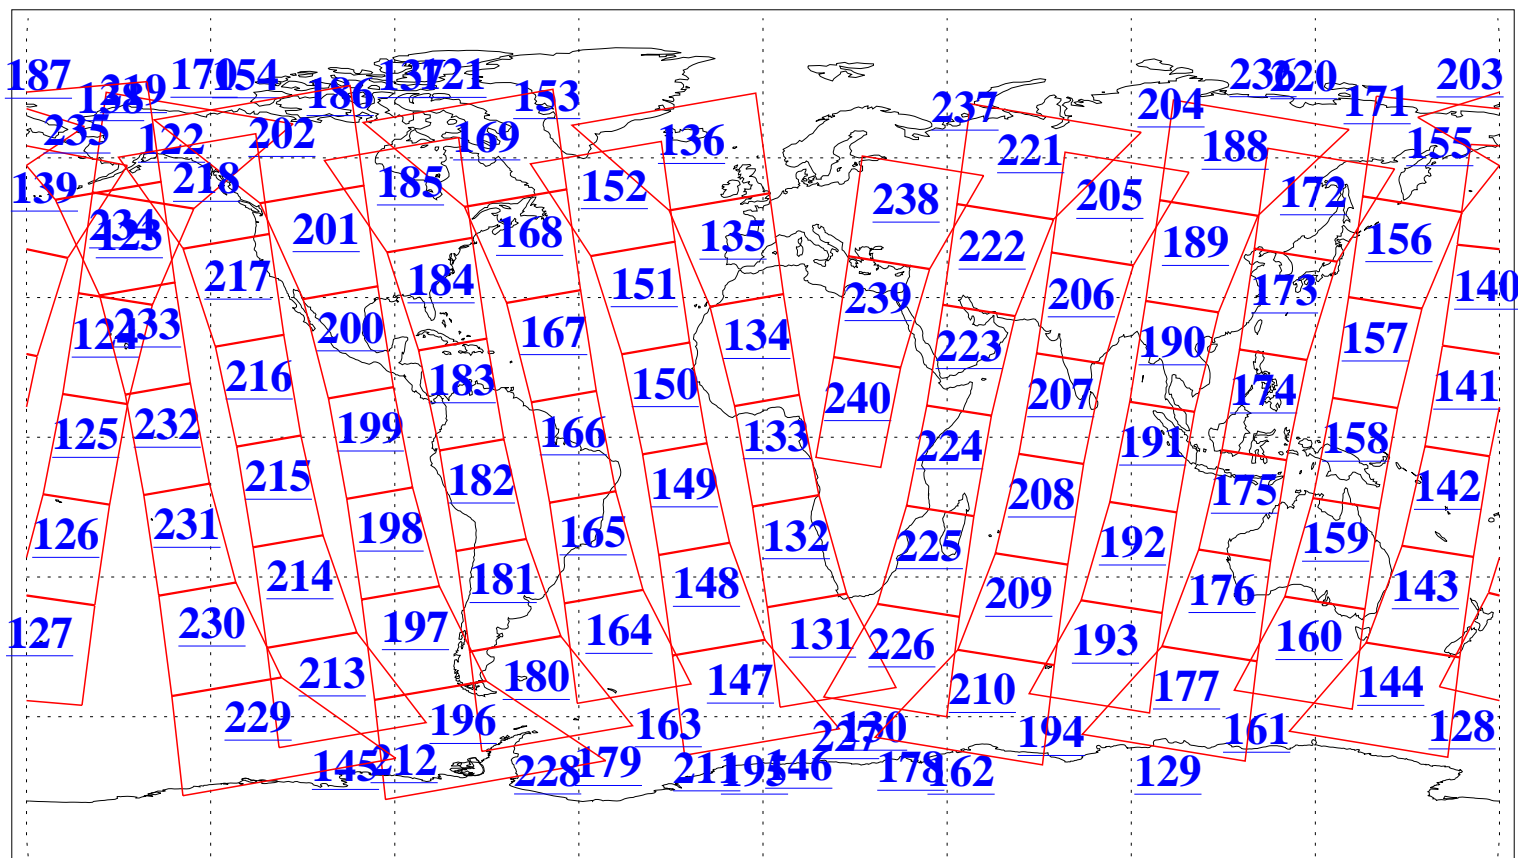

L1B Availability
AMSU Granules: 240
HSB Granules: 0
AIRS Granules: 240

17 May 2005
DoY 137
Aqua Day 1109
Granules: 1 to 120

Granules: 121 to 240

Legend: AMSU Available, HSB Available, AIRS Available

L1B Availability
AMSU Granules: 240
HSB Granules: 0
AIRS Granules: 240

17 May 2005
DoY 137
Aqua Day 1109
Ascending Granules

Descending Granules

Legend: AMSU Available, HSB Available, AIRS Available

L1B Availability
 AMSU Granules: 240
 HSB Granules: 0
 AIRS Granules: 240

17 May 2005
 DoY 137
 Aqua Day 1109

Northern Hemisphere Granules

Southern Hemisphere Granules

Legend: AMSU Available, HSB Available, AIRS Available