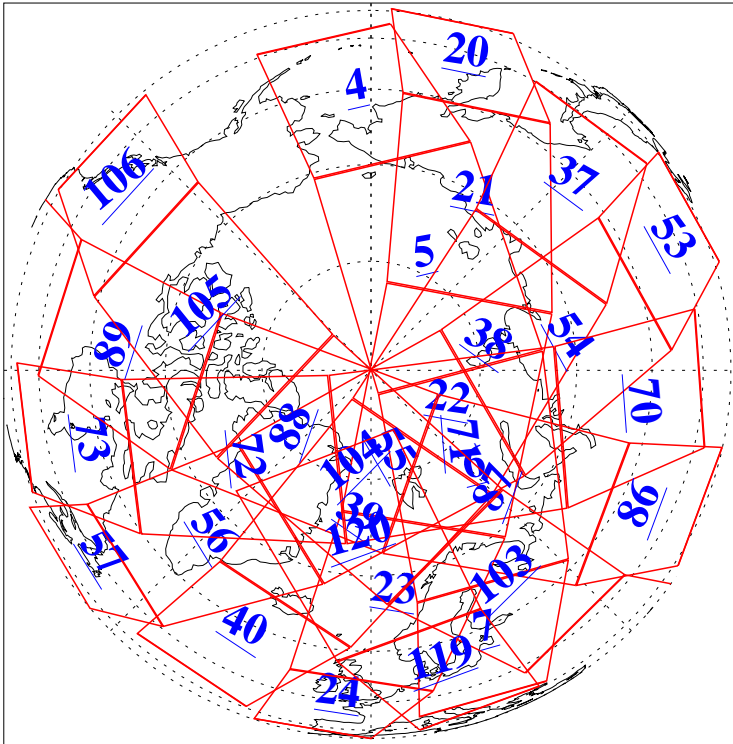

L1B Availability
AMSU Granules: 240
HSB Granules: 0
AIRS Granules: 240

17 May 2005
DoY 137
Aqua Day 1109
Granules: 1 to 120

Granules: 121 to 240

Legend: AMSU Available, HSB Available, AIRS Available

L1B Availability
AMSU Granules: 240
HSB Granules: 0
AIRS Granules: 240

17 May 2005
DoY 137
Aqua Day 1109
Ascending Granules

Descending Granules

Legend: AMSU Available, HSB Available, AIRS Available

L1B Availability
 AMSU Granules: 240
 HSB Granules: 0
 AIRS Granules: 240

17 May 2005
 DoY 137
 Aqua Day 1109

Northern Hemisphere Granules

Southern Hemisphere Granules

Legend: AMSU Available, HSB Available, AIRS Available