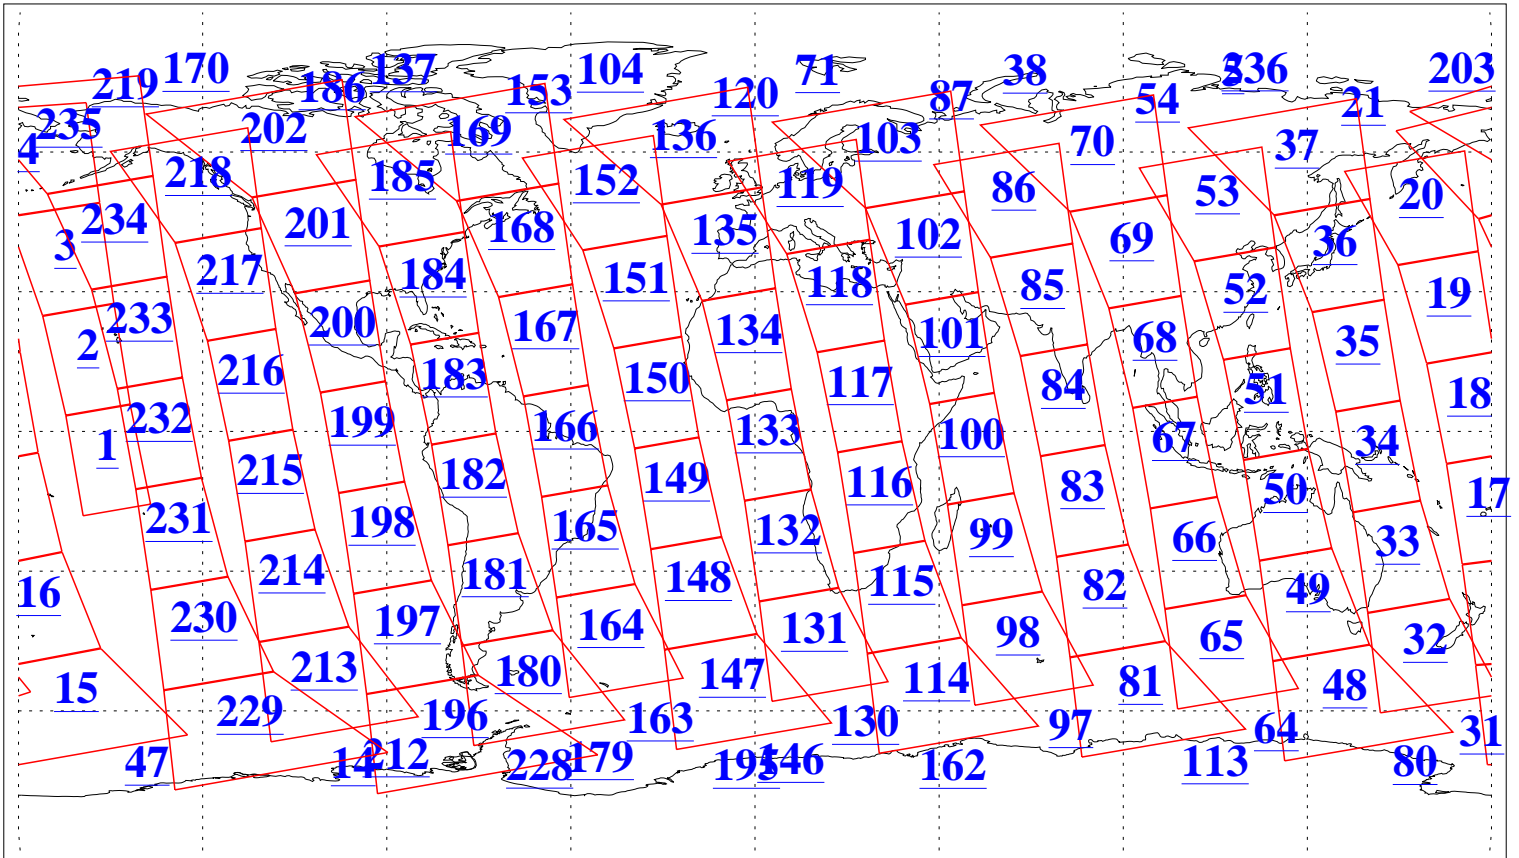

L1B Availability
AMSU Granules: 240
HSB Granules: 0
AIRS Granules: 240

17 May 2005
DoY 137
Aqua Day 1109
Granules: 1 to 120

Granules: 121 to 240

Legend: AMSU Available, HSB Available, AIRS Available

L1B Availability
AMSU Granules: 240
HSB Granules: 0
AIRS Granules: 240

17 May 2005
DoY 137
Aqua Day 1109
Ascending Granules

Descending Granules

Legend: AMSU Available, HSB Available, AIRS Available

L1B Availability
 AMSU Granules: 240
 HSB Granules: 0
 AIRS Granules: 240

17 May 2005
 DoY 137
 Aqua Day 1109

Northern Hemisphere Granules

Southern Hemisphere Granules

Legend: AMSU Available, HSB Available, AIRS Available