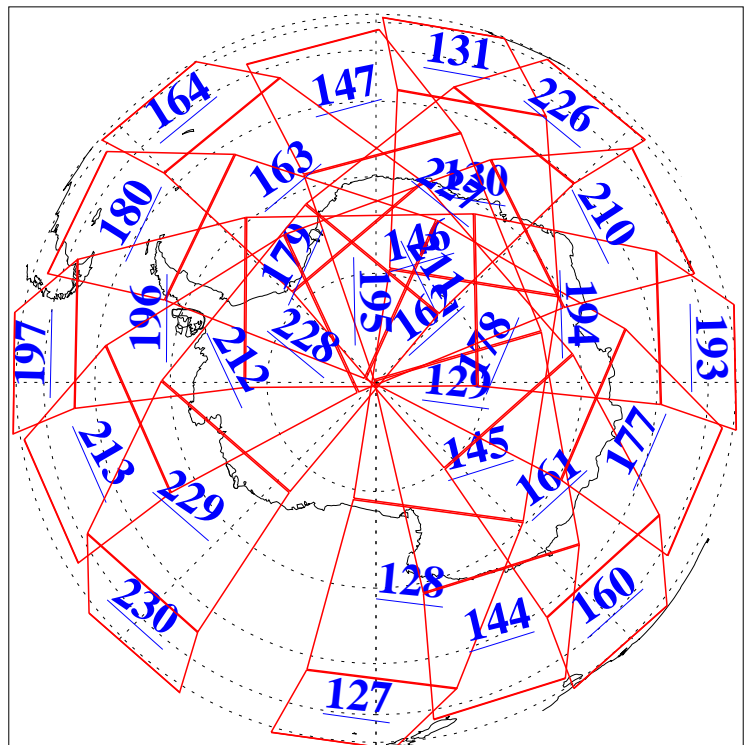

L1B Availability
AMSU Granules: 240
HSB Granules: 0
AIRS Granules: 240

17 May 2005
DoY 137
Aqua Day 1109
Granules: 1 to 120

Granules: 121 to 240

Legend: AMSU Available, HSB Available, AIRS Available

L1B Availability
AMSU Granules: 240
HSB Granules: 0
AIRS Granules: 240

17 May 2005
DoY 137
Aqua Day 1109
Ascending Granules

Descending Granules

Legend: AMSU Available, HSB Available, AIRS Available

L1B Availability
 AMSU Granules: 240
 HSB Granules: 0
 AIRS Granules: 240

17 May 2005
 DoY 137
 Aqua Day 1109

Northern Hemisphere Granules

Southern Hemisphere Granules

Legend: AMSU Available, HSB Available, AIRS Available