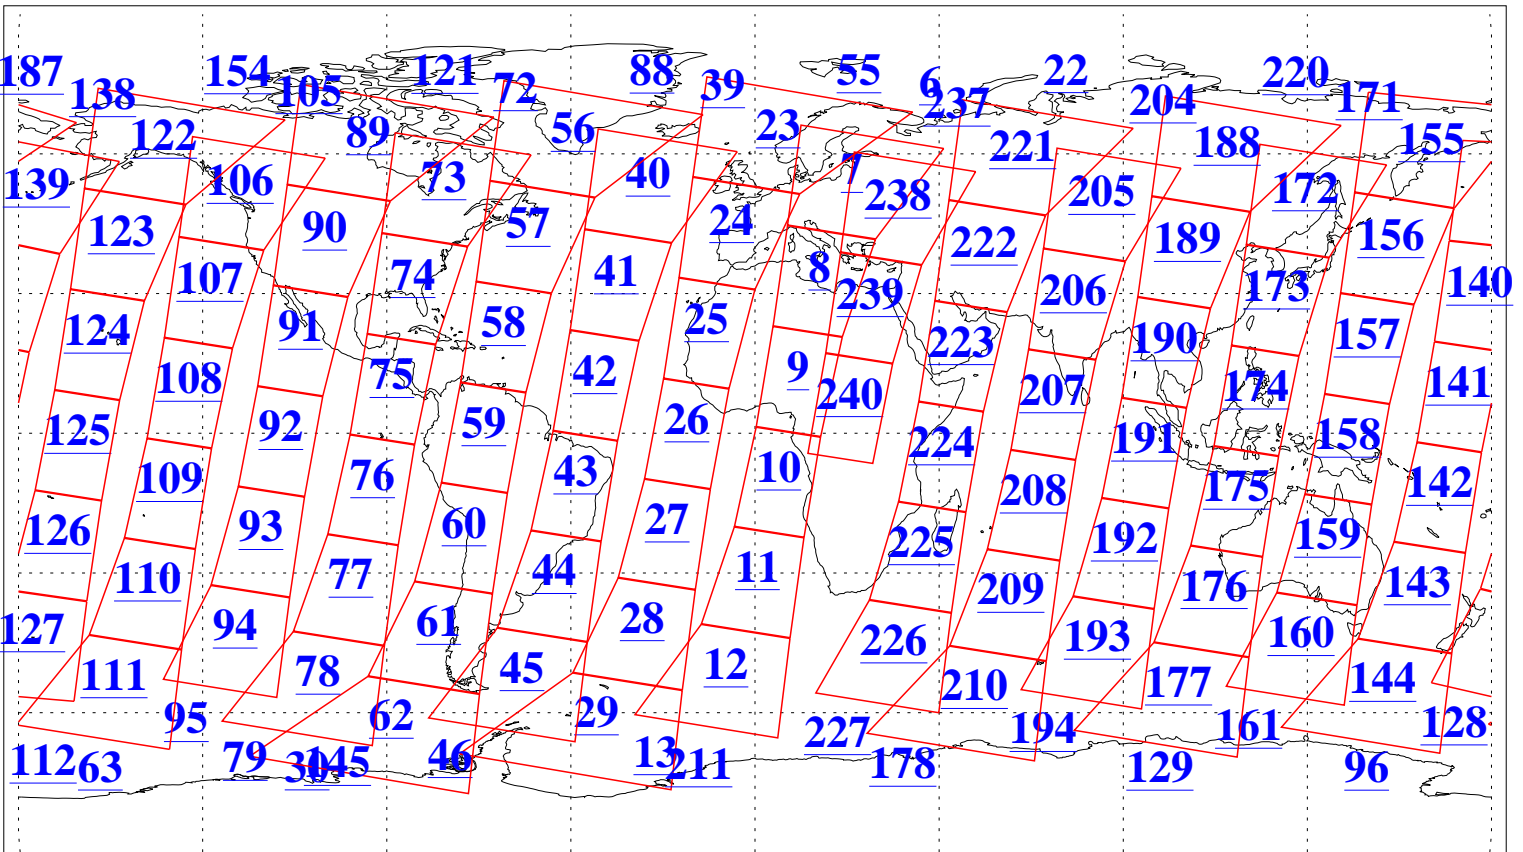

L1B Availability
AMSU Granules: 240
HSB Granules: 0
AIRS Granules: 240

17 May 2005
DoY 137
Aqua Day 1109
Granules: 1 to 120

Granules: 121 to 240

Legend: AMSU Available, HSB Available, AIRS Available

L1B Availability
AMSU Granules: 240
HSB Granules: 0
AIRS Granules: 240

17 May 2005
DoY 137
Aqua Day 1109
Ascending Granules

Descending Granules

Legend: AMSU Available, HSB Available, AIRS Available

L1B Availability
 AMSU Granules: 240
 HSB Granules: 0
 AIRS Granules: 240

17 May 2005
 DoY 137
 Aqua Day 1109

Northern Hemisphere Granules

Southern Hemisphere Granules

Legend: AMSU Available, HSB Available, AIRS Available