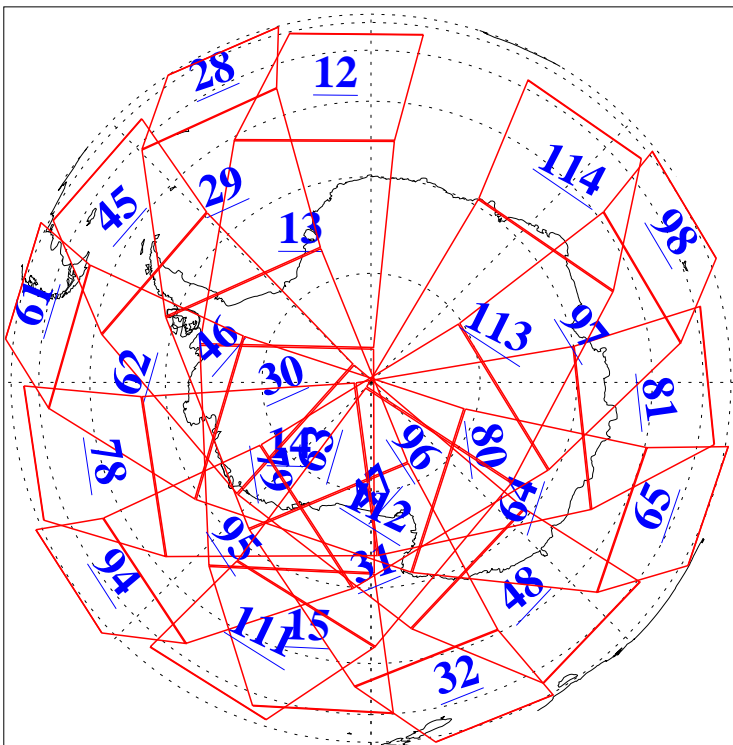

L1B Availability
AMSU Granules: 240
HSB Granules: 0
AIRS Granules: 240

17 May 2005
DoY 137
Aqua Day 1109
Granules: 1 to 120

Granules: 121 to 240

Legend: AMSU Available, HSB Available, AIRS Available

L1B Availability
AMSU Granules: 240
HSB Granules: 0
AIRS Granules: 240

17 May 2005
DoY 137
Aqua Day 1109
Ascending Granules

Descending Granules

Legend: AMSU Available, HSB Available, AIRS Available

L1B Availability
 AMSU Granules: 240
 HSB Granules: 0
 AIRS Granules: 240

17 May 2005
 DoY 137
 Aqua Day 1109

Northern Hemisphere Granules

Southern Hemisphere Granules

Legend: AMSU Available, HSB Available, AIRS Available