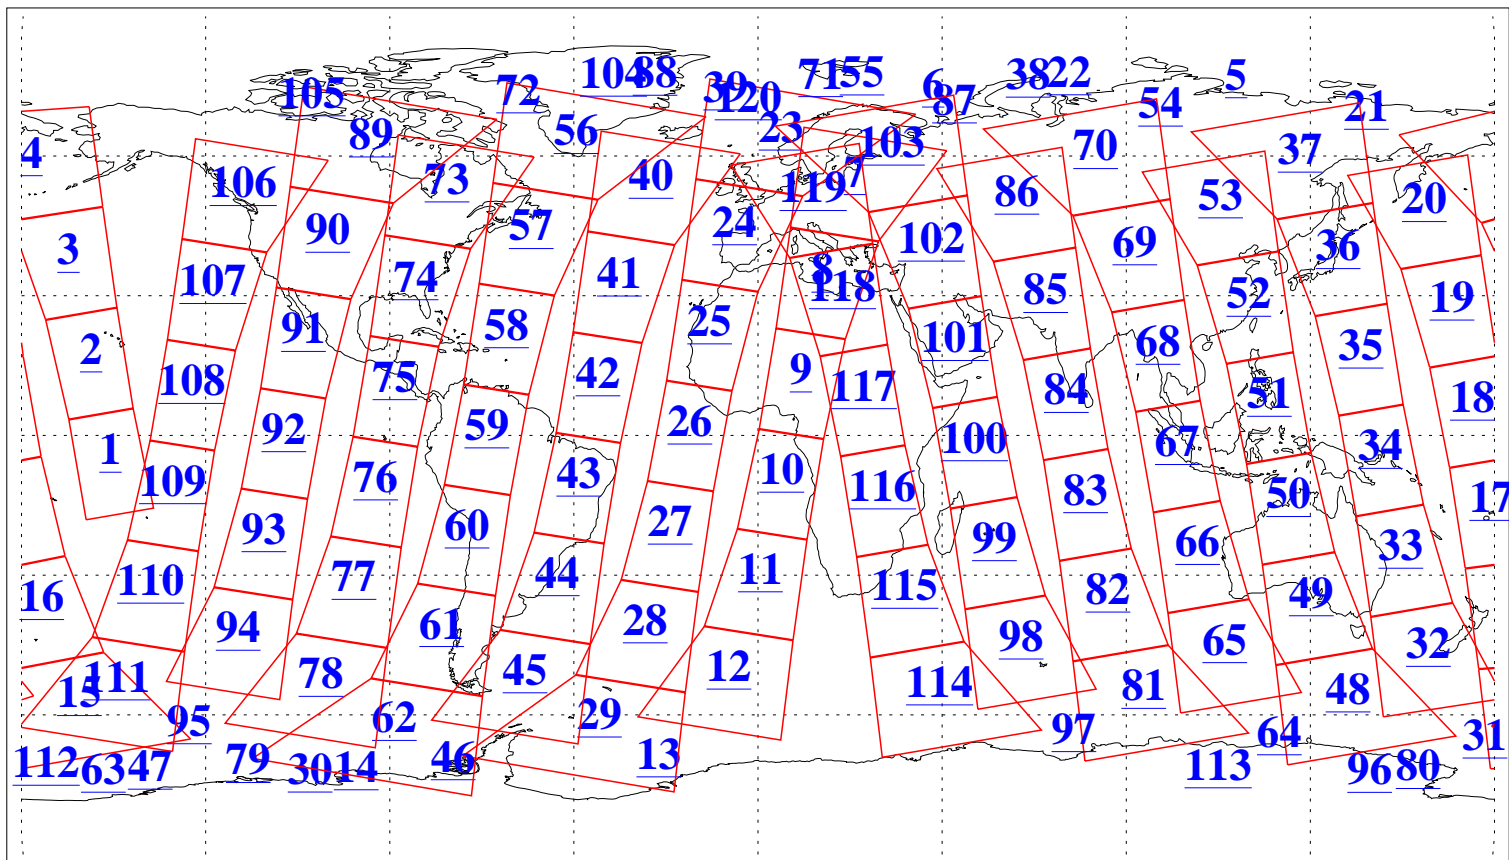

L1B Availability
AMSU Granules: 240
HSB Granules: 0
AIRS Granules: 240

17 May 2005
DoY 137
Aqua Day 1109
Granules: 1 to 120

Granules: 121 to 240

Legend: AMSU Available, HSB Available, AIRS Available

L1B Availability
AMSU Granules: 240
HSB Granules: 0
AIRS Granules: 240

17 May 2005
DoY 137
Aqua Day 1109
Ascending Granules

Descending Granules

Legend: AMSU Available, HSB Available, AIRS Available

L1B Availability
 AMSU Granules: 240
 HSB Granules: 0
 AIRS Granules: 240

17 May 2005
 DoY 137
 Aqua Day 1109

Northern Hemisphere Granules

Southern Hemisphere Granules

Legend: AMSU Available, HSB Available, AIRS Available