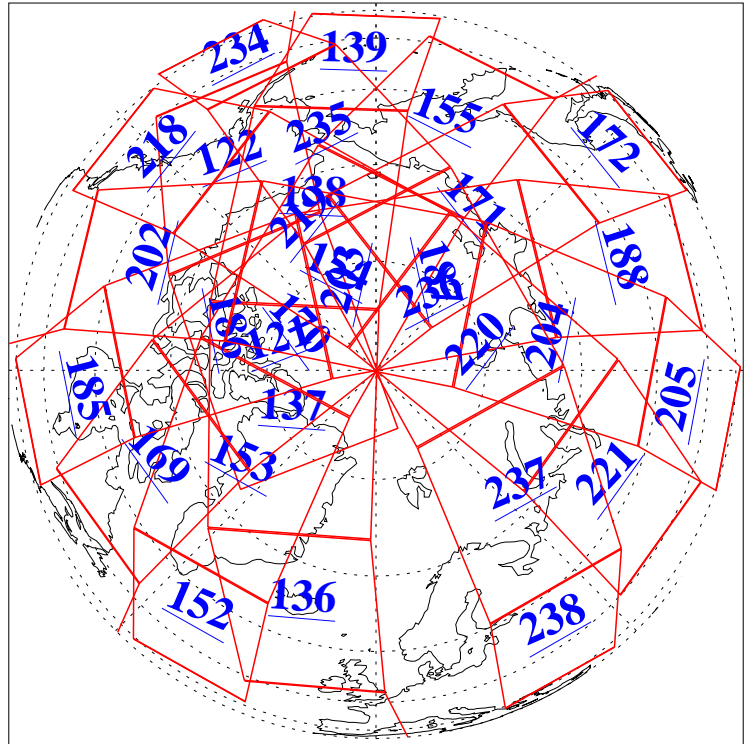

L1B Availability
AMSU Granules: 240
HSB Granules: 0
AIRS Granules: 240

17 May 2005
DoY 137
Aqua Day 1109
Granules: 1 to 120

Granules: 121 to 240

Legend: AMSU Available, HSB Available, AIRS Available

L1B Availability
AMSU Granules: 240
HSB Granules: 0
AIRS Granules: 240

17 May 2005
DoY 137
Aqua Day 1109
Ascending Granules

Descending Granules

Legend: AMSU Available, HSB Available, AIRS Available

L1B Availability
 AMSU Granules: 240
 HSB Granules: 0
 AIRS Granules: 240

17 May 2005
 DoY 137
 Aqua Day 1109

Northern Hemisphere Granules

Southern Hemisphere Granules

Legend: AMSU Available, HSB Available, AIRS Available