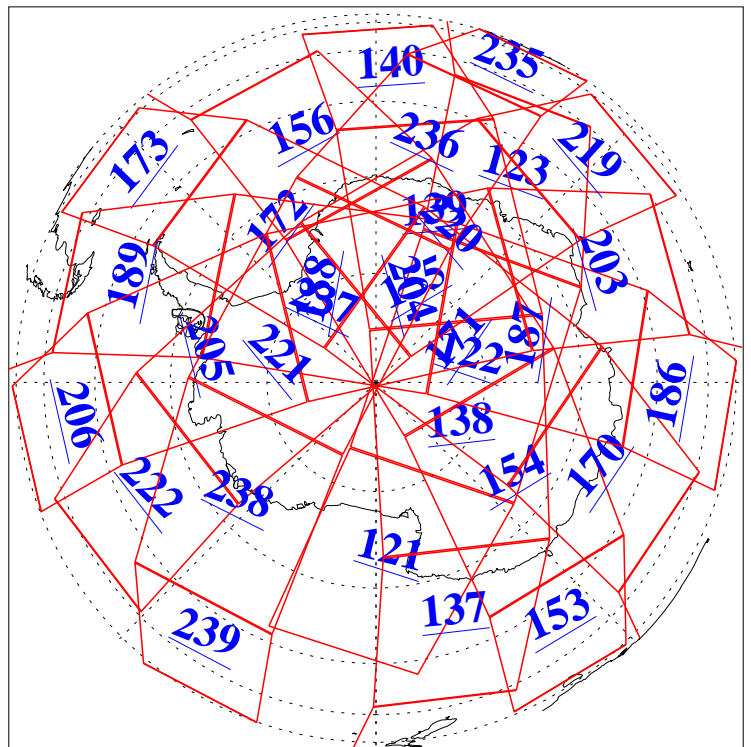

L1B Availability
AMSU Granules: 240
HSB Granules: 0
AIRS Granules: 240

16 May 2005
DoY 136
Aqua Day 1108
Granules: 1 to 120

Granules: 121 to 240

Legend: AMSU Available, HSB Available, AIRS Available

L1B Availability
AMSU Granules: 240
HSB Granules: 0
AIRS Granules: 240

16 May 2005
DoY 136
Aqua Day 1108
Ascending Granules

Descending Granules

Legend: AMSU Available, HSB Available, AIRS Available

L1B Availability
AMSU Granules: 240
HSB Granules: 0
AIRS Granules: 240

16 May 2005
DoY 136
Aqua Day 1108

Northern Hemisphere Granules

Southern Hemisphere Granules

Legend: AMSU Available, *HSB Available*, *AIRS Available*