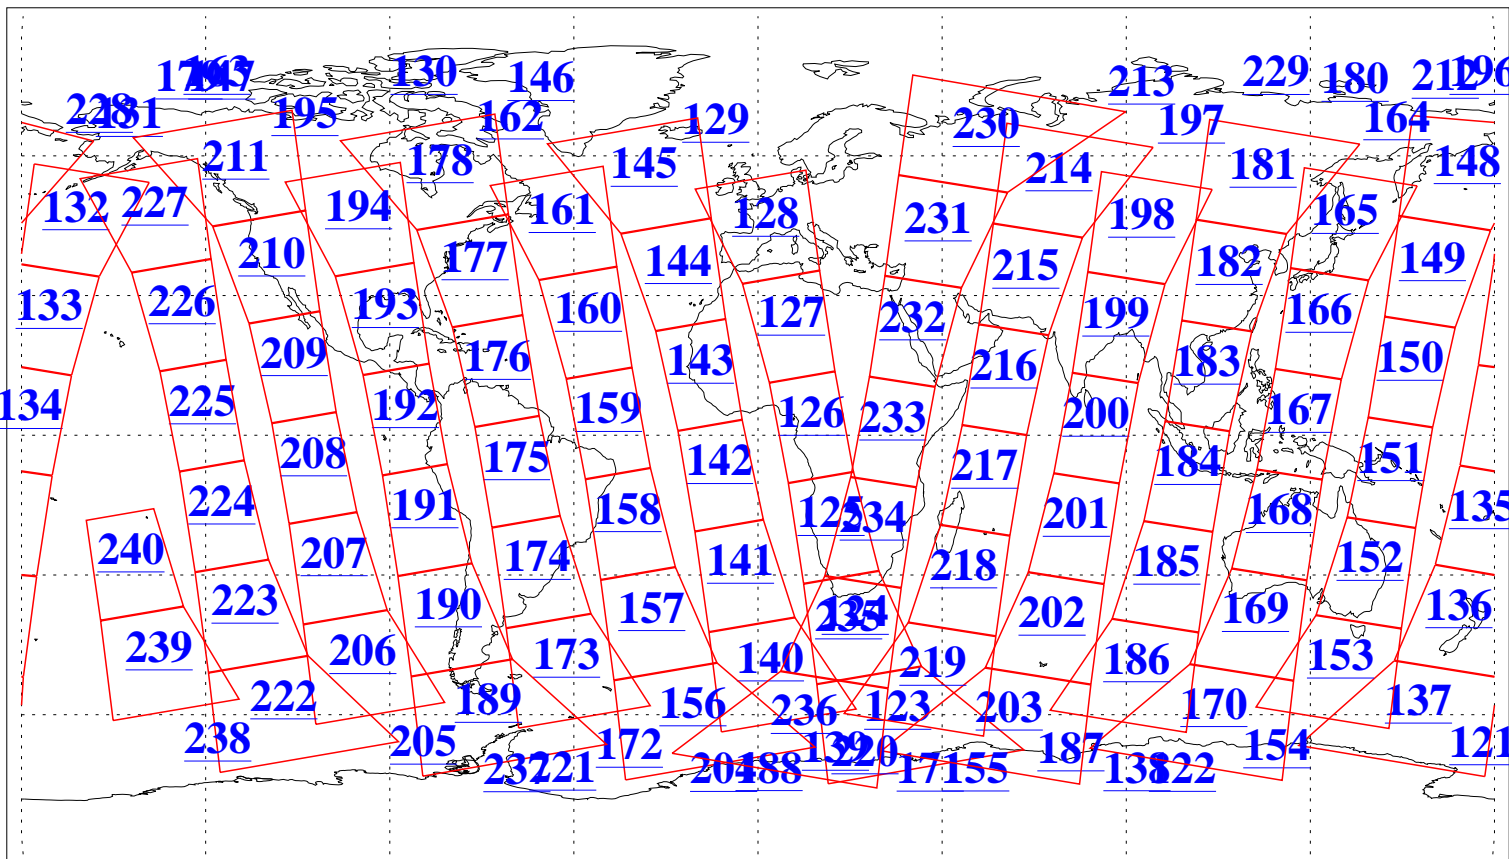

L1B Availability
AMSU Granules: 240
HSB Granules: 0
AIRS Granules: 240

16 May 2005
DoY 136
Aqua Day 1108
Granules: 1 to 120

Granules: 121 to 240

Legend: AMSU Available, HSB Available, AIRS Available

L1B Availability
AMSU Granules: 240
HSB Granules: 0
AIRS Granules: 240

16 May 2005
DoY 136
Aqua Day 1108
Ascending Granules

Descending Granules

Legend: AMSU Available, HSB Available, AIRS Available

L1B Availability
AMSU Granules: 240
HSB Granules: 0
AIRS Granules: 240

16 May 2005
DoY 136
Aqua Day 1108

Northern Hemisphere Granules

Southern Hemisphere Granules

Legend: AMSU Available, *HSB Available*, *AIRS Available*