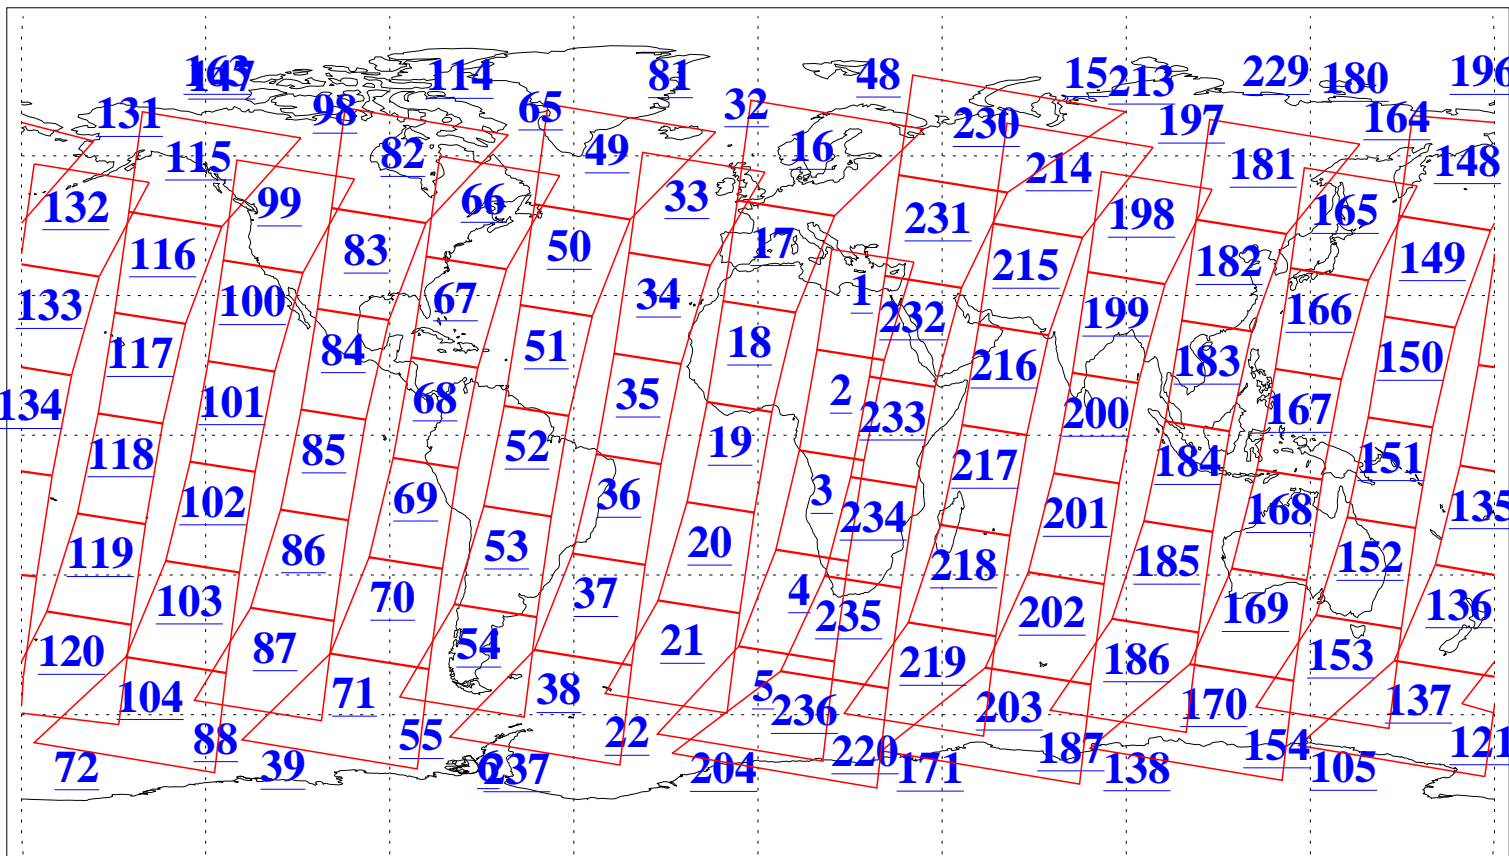

L1B Availability
AMSU Granules: 240
HSB Granules: 0
AIRS Granules: 240

16 May 2005
DoY 136
Aqua Day 1108
Granules: 1 to 120

Granules: 121 to 240

Legend: AMSU Available, HSB Available, AIRS Available

L1B Availability
AMSU Granules: 240
HSB Granules: 0
AIRS Granules: 240

16 May 2005
DoY 136
Aqua Day 1108
Ascending Granules

Descending Granules

Legend: AMSU Available, HSB Available, AIRS Available

L1B Availability
AMSU Granules: 240
HSB Granules: 0
AIRS Granules: 240

16 May 2005
DoY 136
Aqua Day 1108

Northern Hemisphere Granules

Southern Hemisphere Granules

Legend: AMSU Available, *HSB Available*, *AIRS Available*