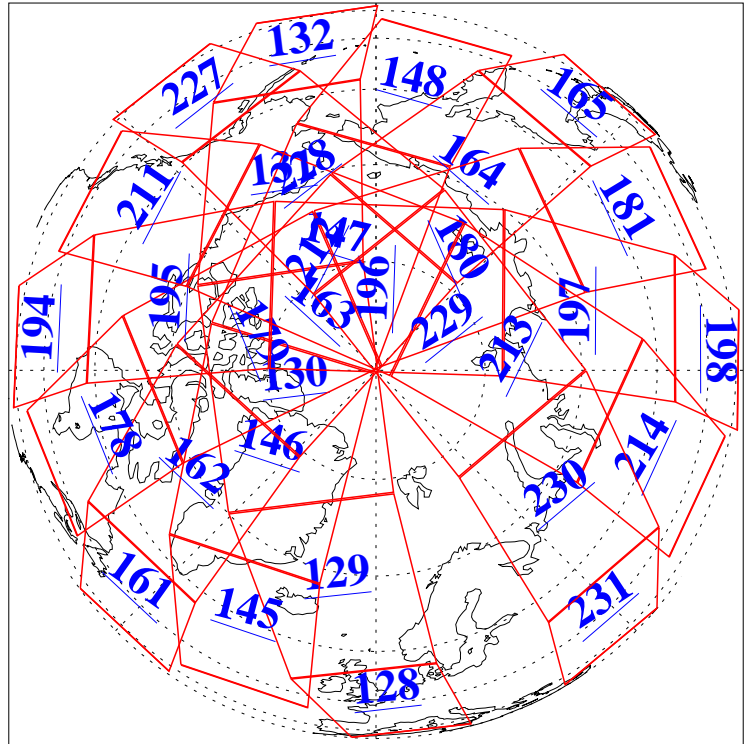

L1B Availability
AMSU Granules: 240
HSB Granules: 0
AIRS Granules: 240

16 May 2005
DoY 136
Aqua Day 1108
Granules: 1 to 120

Granules: 121 to 240

Legend: AMSU Available, HSB Available, AIRS Available

L1B Availability
AMSU Granules: 240
HSB Granules: 0
AIRS Granules: 240

16 May 2005
DoY 136
Aqua Day 1108
Ascending Granules

Descending Granules

Legend: AMSU Available, HSB Available, AIRS Available

L1B Availability
AMSU Granules: 240
HSB Granules: 0
AIRS Granules: 240

16 May 2005
DoY 136
Aqua Day 1108

Northern Hemisphere Granules

Southern Hemisphere Granules

Legend: AMSU Available, *HSB Available*, *AIRS Available*