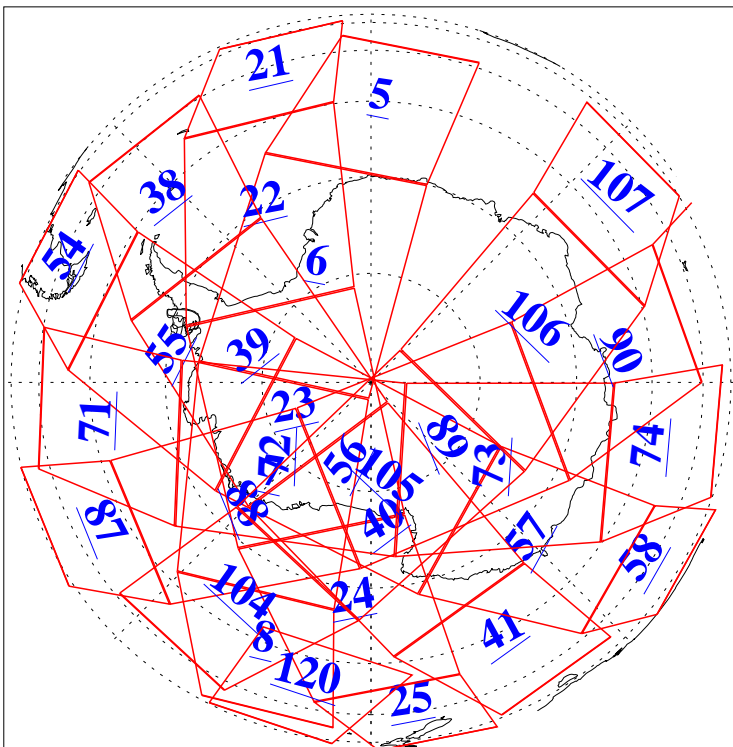

L1B Availability
AMSU Granules: 240
HSB Granules: 0
AIRS Granules: 240

16 May 2005
DoY 136
Aqua Day 1108
Granules: 1 to 120

Granules: 121 to 240

Legend: AMSU Available, HSB Available, AIRS Available

L1B Availability
AMSU Granules: 240
HSB Granules: 0
AIRS Granules: 240

16 May 2005
DoY 136
Aqua Day 1108
Ascending Granules

Descending Granules

Legend: AMSU Available, HSB Available, AIRS Available

L1B Availability
AMSU Granules: 240
HSB Granules: 0
AIRS Granules: 240

16 May 2005
DoY 136
Aqua Day 1108

Northern Hemisphere Granules

Southern Hemisphere Granules

Legend: AMSU Available, *HSB Available*, *AIRS Available*