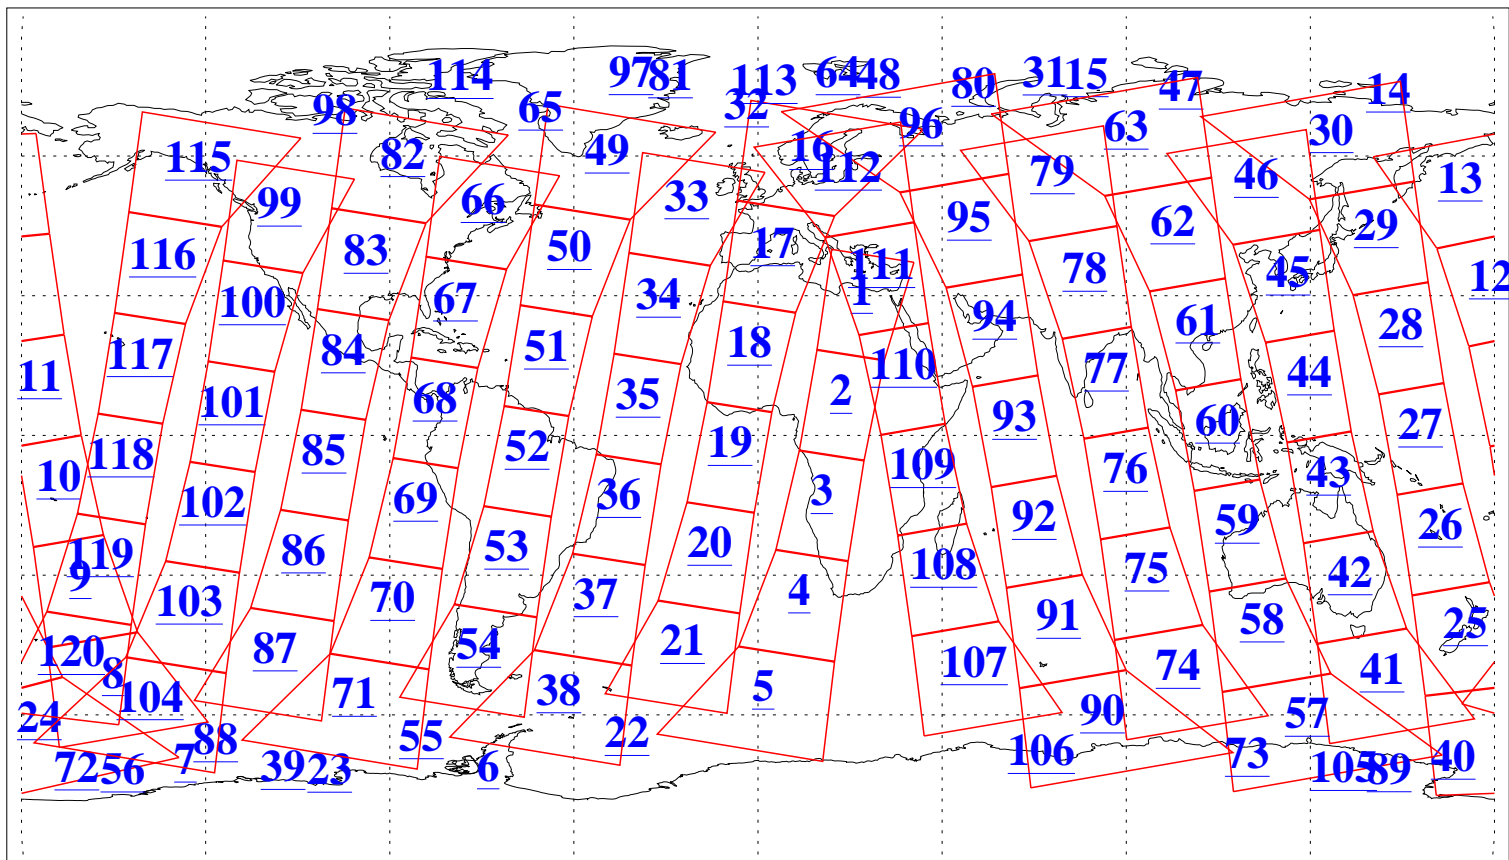

L1B Availability
AMSU Granules: 240
HSB Granules: 0
AIRS Granules: 240

16 May 2005
DoY 136
Aqua Day 1108
Granules: 1 to 120

Granules: 121 to 240

Legend: AMSU Available, HSB Available, AIRS Available

L1B Availability
AMSU Granules: 240
HSB Granules: 0
AIRS Granules: 240

16 May 2005
DoY 136
Aqua Day 1108
Ascending Granules

Descending Granules

Legend: AMSU Available, HSB Available, AIRS Available

L1B Availability
AMSU Granules: 240
HSB Granules: 0
AIRS Granules: 240

16 May 2005
DoY 136
Aqua Day 1108

Northern Hemisphere Granules

Southern Hemisphere Granules

Legend: AMSU Available, *HSB Available*, *AIRS Available*