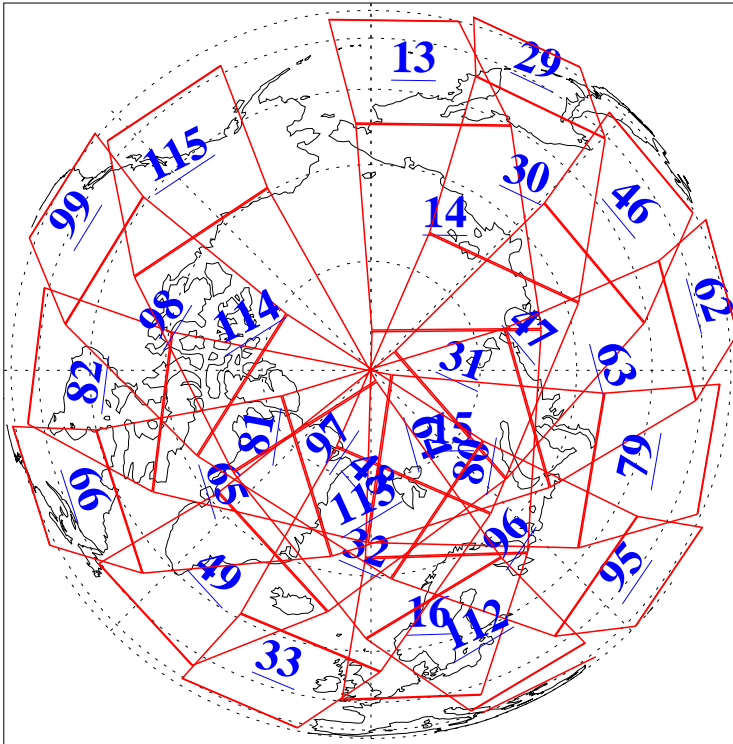

L1B Availability
AMSU Granules: 240
HSB Granules: 0
AIRS Granules: 240

16 May 2005
DoY 136
Aqua Day 1108
Granules: 1 to 120

Granules: 121 to 240

Legend: AMSU Available, HSB Available, AIRS Available

L1B Availability
AMSU Granules: 240
HSB Granules: 0
AIRS Granules: 240

16 May 2005
DoY 136
Aqua Day 1108
Ascending Granules

Descending Granules

Legend: AMSU Available, HSB Available, AIRS Available

L1B Availability
AMSU Granules: 240
HSB Granules: 0
AIRS Granules: 240

16 May 2005
DoY 136
Aqua Day 1108

Northern Hemisphere Granules

Southern Hemisphere Granules

Legend: AMSU Available, *HSB Available*, *AIRS Available*