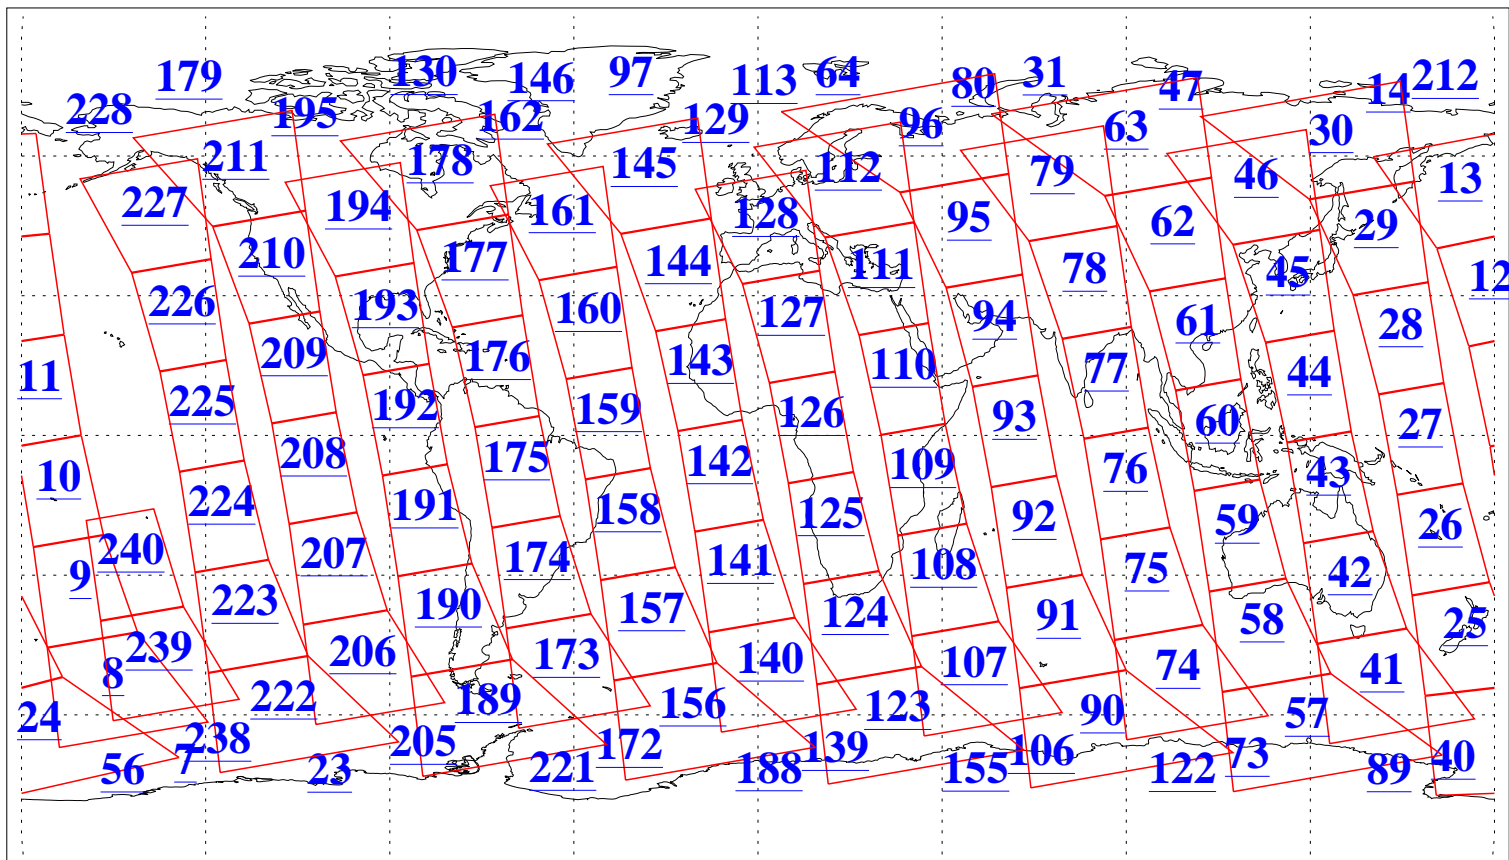

L1B Availability
AMSU Granules: 240
HSB Granules: 0
AIRS Granules: 240

16 May 2005
DoY 136
Aqua Day 1108
Granules: 1 to 120

Granules: 121 to 240

Legend: AMSU Available, HSB Available, AIRS Available

L1B Availability
AMSU Granules: 240
HSB Granules: 0
AIRS Granules: 240

16 May 2005
DoY 136
Aqua Day 1108
Ascending Granules

Descending Granules

Legend: AMSU Available, HSB Available, AIRS Available

L1B Availability
AMSU Granules: 240
HSB Granules: 0
AIRS Granules: 240

16 May 2005
DoY 136
Aqua Day 1108

Northern Hemisphere Granules

Southern Hemisphere Granules

Legend: AMSU Available, *HSB Available*, *AIRS Available*