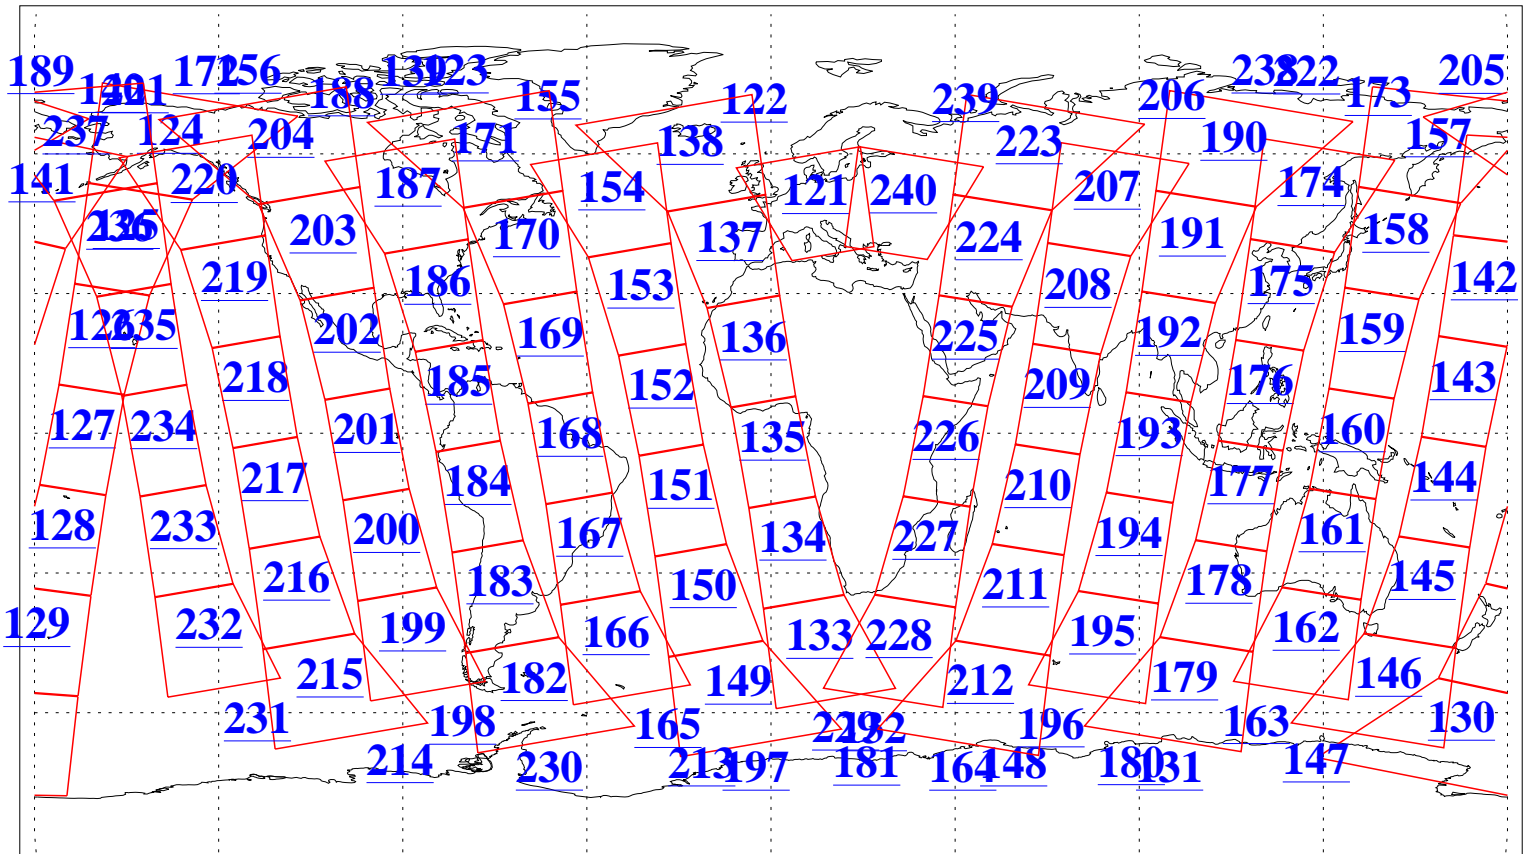

L1B Availability
AMSU Granules: 240
HSB Granules: 0
AIRS Granules: 240

15 May 2005
DoY 135
Aqua Day 1107
Granules: 1 to 120

Granules: 121 to 240

Legend: AMSU Available, HSB Available, AIRS Available

L1B Availability
AMSU Granules: 240
HSB Granules: 0
AIRS Granules: 240

15 May 2005
DoY 135
Aqua Day 1107
Ascending Granules

Descending Granules

Legend: AMSU Available, HSB Available, AIRS Available

L1B Availability
 AMSU Granules: 240
 HSB Granules: 0
 AIRS Granules: 240

15 May 2005
 DoY 135
 Aqua Day 1107