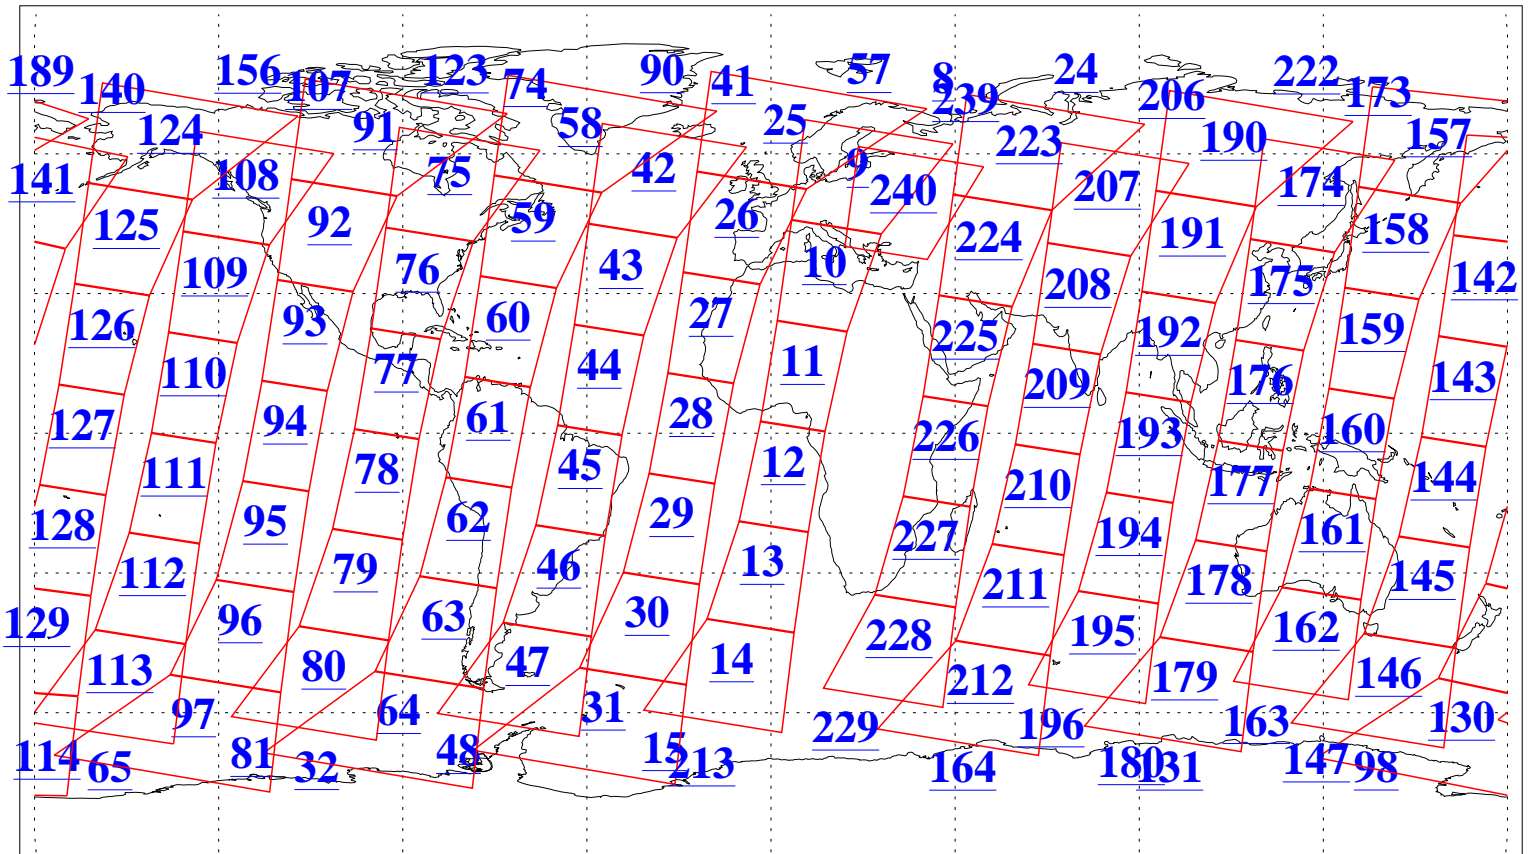

L1B Availability
AMSU Granules: 240
HSB Granules: 0
AIRS Granules: 240

15 May 2005
DoY 135
Aqua Day 1107
Granules: 1 to 120

Granules: 121 to 240

Legend: AMSU Available, HSB Available, AIRS Available

L1B Availability
AMSU Granules: 240
HSB Granules: 0
AIRS Granules: 240

15 May 2005
DoY 135
Aqua Day 1107
Ascending Granules

Descending Granules

Legend: AMSU Available, HSB Available, AIRS Available

L1B Availability
 AMSU Granules: 240
 HSB Granules: 0
 AIRS Granules: 240

15 May 2005
 DoY 135
 Aqua Day 1107

Northern Hemisphere Granules

Southern Hemisphere Granules

Legend: AMSU Available, HSB Available, AIRS Available