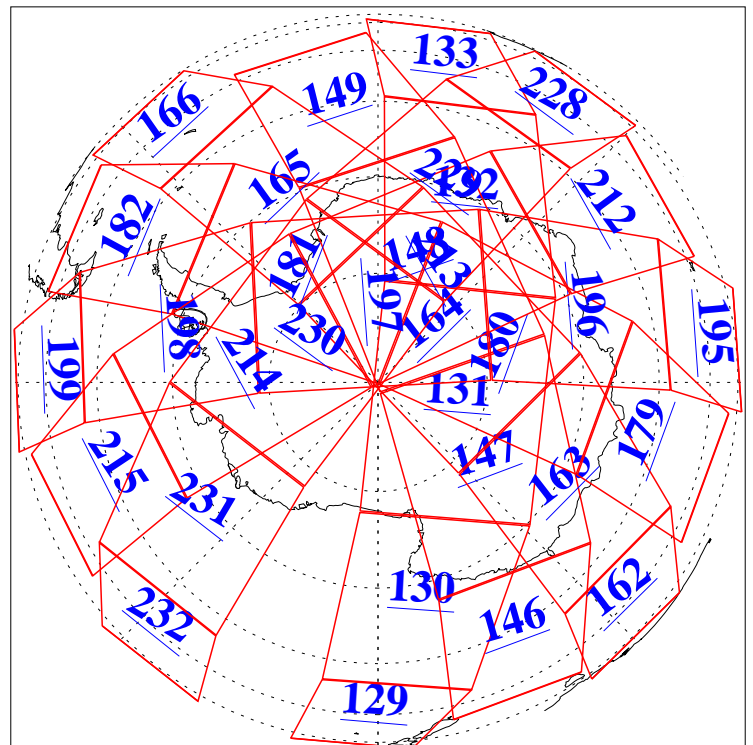

L1B Availability
AMSU Granules: 240
HSB Granules: 0
AIRS Granules: 240

15 May 2005
DoY 135
Aqua Day 1107
Granules: 1 to 120

Granules: 121 to 240

Legend: AMSU Available, HSB Available, AIRS Available

L1B Availability
AMSU Granules: 240
HSB Granules: 0
AIRS Granules: 240

15 May 2005
DoY 135
Aqua Day 1107
Ascending Granules

Descending Granules

Legend: AMSU Available, HSB Available, AIRS Available

L1B Availability
 AMSU Granules: 240
 HSB Granules: 0
 AIRS Granules: 240

15 May 2005
 DoY 135
 Aqua Day 1107

Northern Hemisphere Granules

Southern Hemisphere Granules

Legend: AMSU Available, HSB Available, AIRS Available