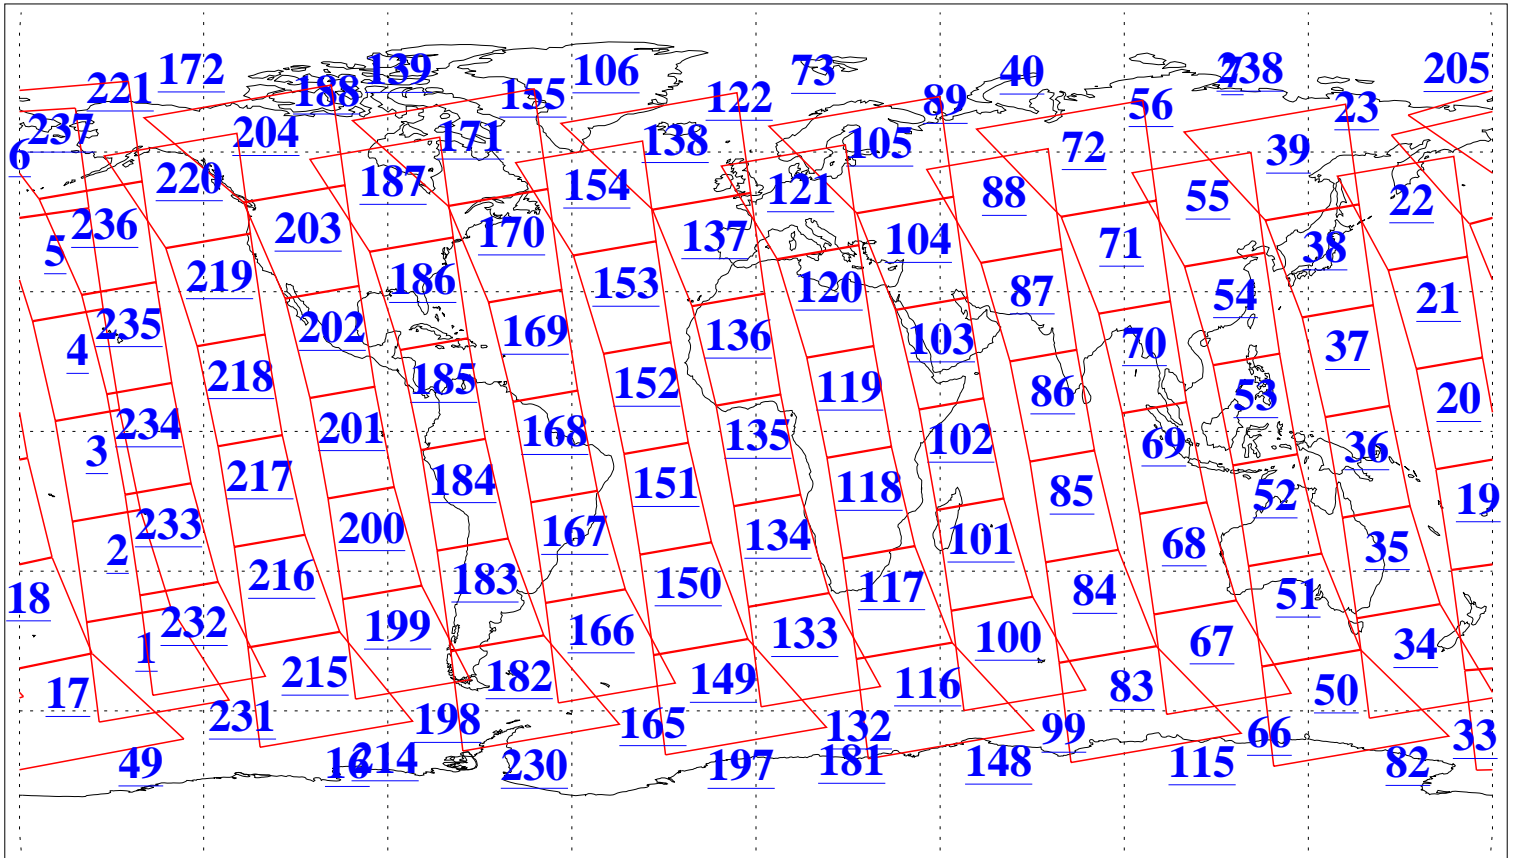

L1B Availability
AMSU Granules: 240
HSB Granules: 0
AIRS Granules: 240

15 May 2005
DoY 135
Aqua Day 1107
Granules: 1 to 120

Granules: 121 to 240

Legend: AMSU Available, HSB Available, AIRS Available

L1B Availability
AMSU Granules: 240
HSB Granules: 0
AIRS Granules: 240

15 May 2005
DoY 135
Aqua Day 1107
Ascending Granules

Descending Granules

Legend: AMSU Available, HSB Available, AIRS Available

L1B Availability
 AMSU Granules: 240
 HSB Granules: 0
 AIRS Granules: 240

15 May 2005
 DoY 135
 Aqua Day 1107

Northern Hemisphere Granules

Southern Hemisphere Granules

Legend: AMSU Available, HSB Available, AIRS Available