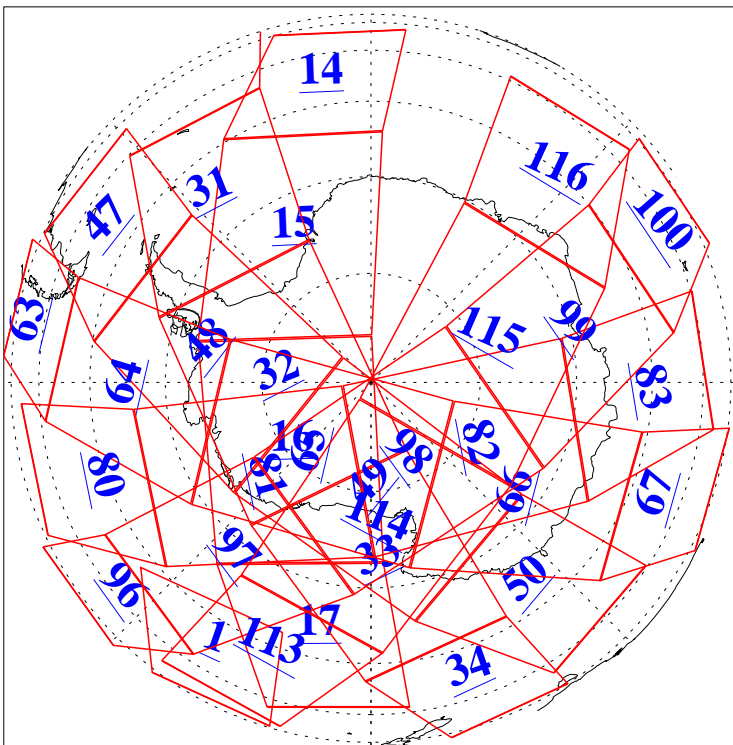

L1B Availability
AMSU Granules: 240
HSB Granules: 0
AIRS Granules: 240

15 May 2005
DoY 135
Aqua Day 1107
Granules: 1 to 120

Granules: 121 to 240

Legend: AMSU Available, HSB Available, AIRS Available

L1B Availability
AMSU Granules: 240
HSB Granules: 0
AIRS Granules: 240

15 May 2005
DoY 135
Aqua Day 1107
Ascending Granules

Descending Granules

Legend: AMSU Available, HSB Available, AIRS Available

L1B Availability
 AMSU Granules: 240
 HSB Granules: 0
 AIRS Granules: 240

15 May 2005
 DoY 135
 Aqua Day 1107

Northern Hemisphere Granules

Southern Hemisphere Granules

Legend: AMSU Available, HSB Available, AIRS Available