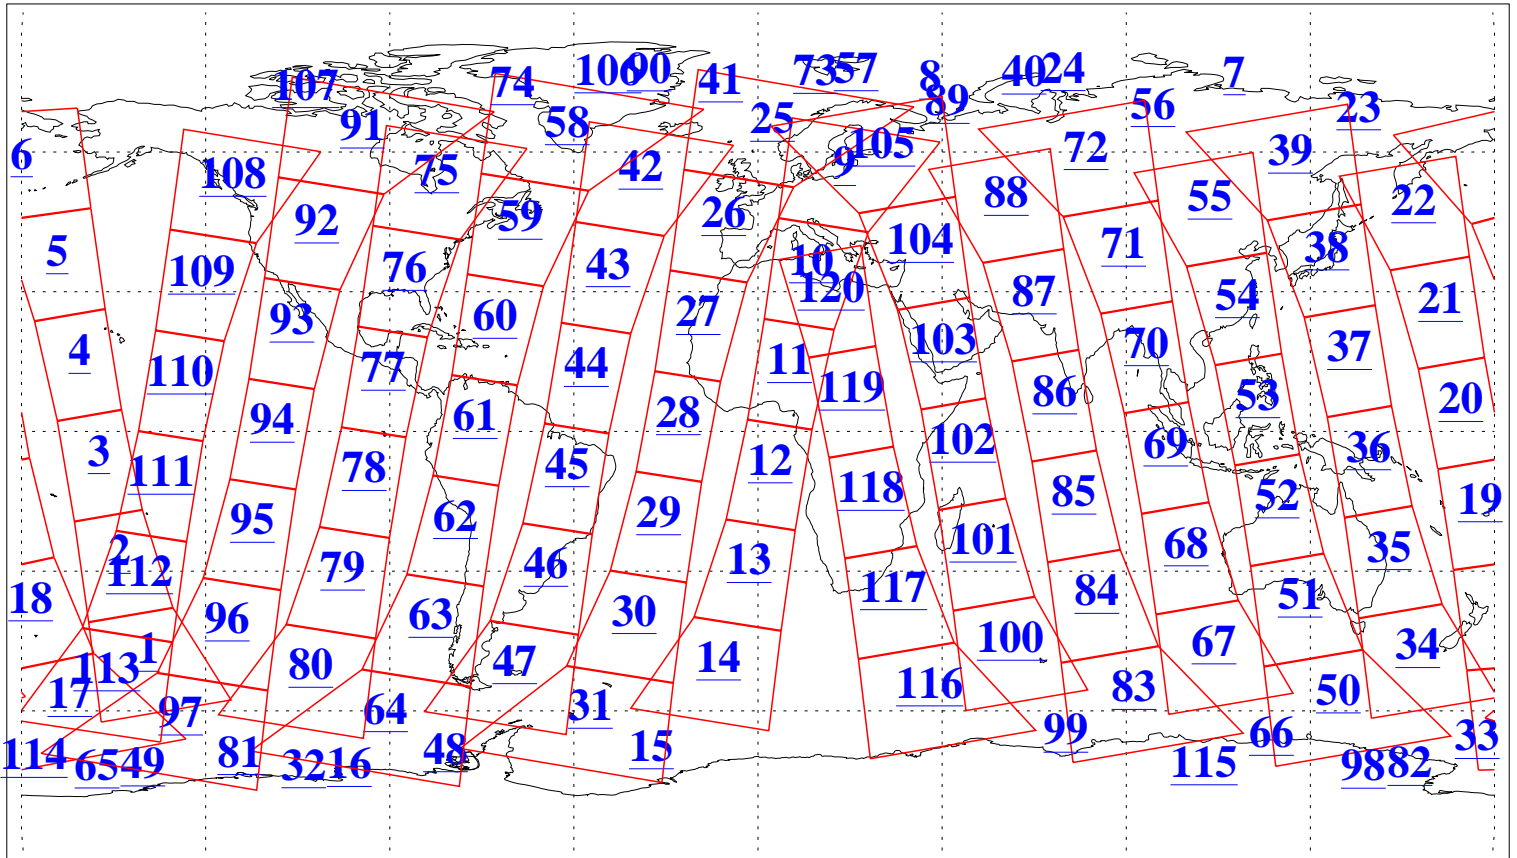

L1B Availability
AMSU Granules: 240
HSB Granules: 0
AIRS Granules: 240

15 May 2005
DoY 135
Aqua Day 1107
Granules: 1 to 120

Granules: 121 to 240

Legend: AMSU Available, HSB Available, AIRS Available

L1B Availability
AMSU Granules: 240
HSB Granules: 0
AIRS Granules: 240

15 May 2005
DoY 135
Aqua Day 1107
Ascending Granules

Descending Granules

Legend: AMSU Available, HSB Available, AIRS Available

L1B Availability
 AMSU Granules: 240
 HSB Granules: 0
 AIRS Granules: 240

15 May 2005
 DoY 135
 Aqua Day 1107

Northern Hemisphere Granules

Southern Hemisphere Granules

Legend: AMSU Available, HSB Available, AIRS Available