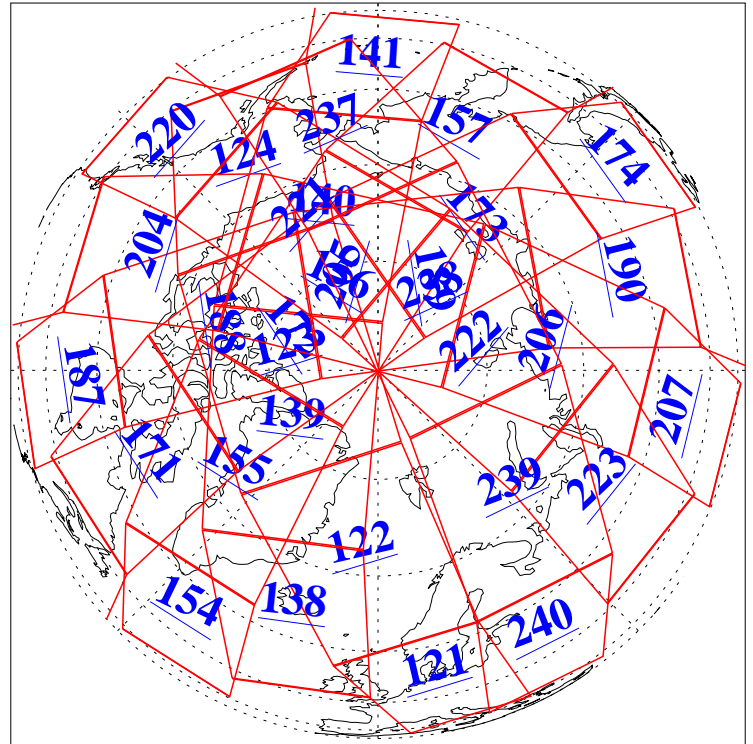

L1B Availability
AMSU Granules: 240
HSB Granules: 0
AIRS Granules: 240

15 May 2005
DoY 135
Aqua Day 1107
Granules: 1 to 120

Granules: 121 to 240

Legend: AMSU Available, HSB Available, AIRS Available

L1B Availability
AMSU Granules: 240
HSB Granules: 0
AIRS Granules: 240

15 May 2005
DoY 135
Aqua Day 1107
Ascending Granules

Descending Granules

Legend: AMSU Available, HSB Available, AIRS Available

L1B Availability
 AMSU Granules: 240
 HSB Granules: 0
 AIRS Granules: 240

15 May 2005
 DoY 135
 Aqua Day 1107

Northern Hemisphere Granules

Southern Hemisphere Granules

Legend: AMSU Available, HSB Available, AIRS Available