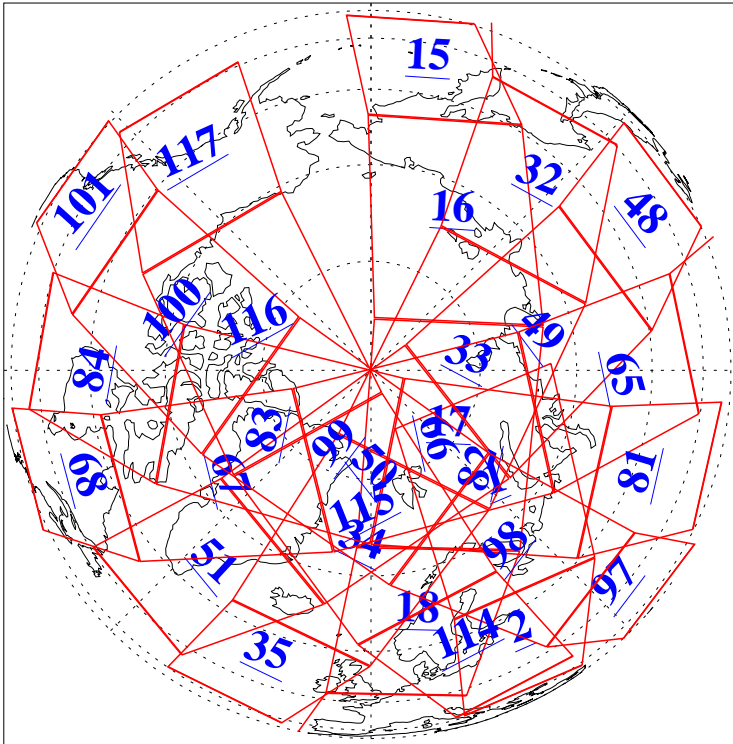

L1B Availability  
AMSU Granules: 240  
HSB Granules: 0  
AIRS Granules: 240

14 May 2005  
DoY 134  
Aqua Day 1106  
Granules: 1 to 120

Granules: 121 to 240

Legend: AMSU Available, HSB Available, AIRS Available

L1B Availability  
AMSU Granules: 240  
HSB Granules: 0  
AIRS Granules: 240

14 May 2005  
DoY 134  
Aqua Day 1106  
Ascending Granules

Descending Granules

Legend: AMSU Available, HSB Available, AIRS Available

L1B Availability  
 AMSU Granules: 240  
 HSB Granules: 0  
 AIRS Granules: 240

14 May 2005  
 DoY 134  
 Aqua Day 1106

Northern Hemisphere Granules

Southern Hemisphere Granules

Legend: AMSU Available, ~~HSB Available~~, AIRS Available