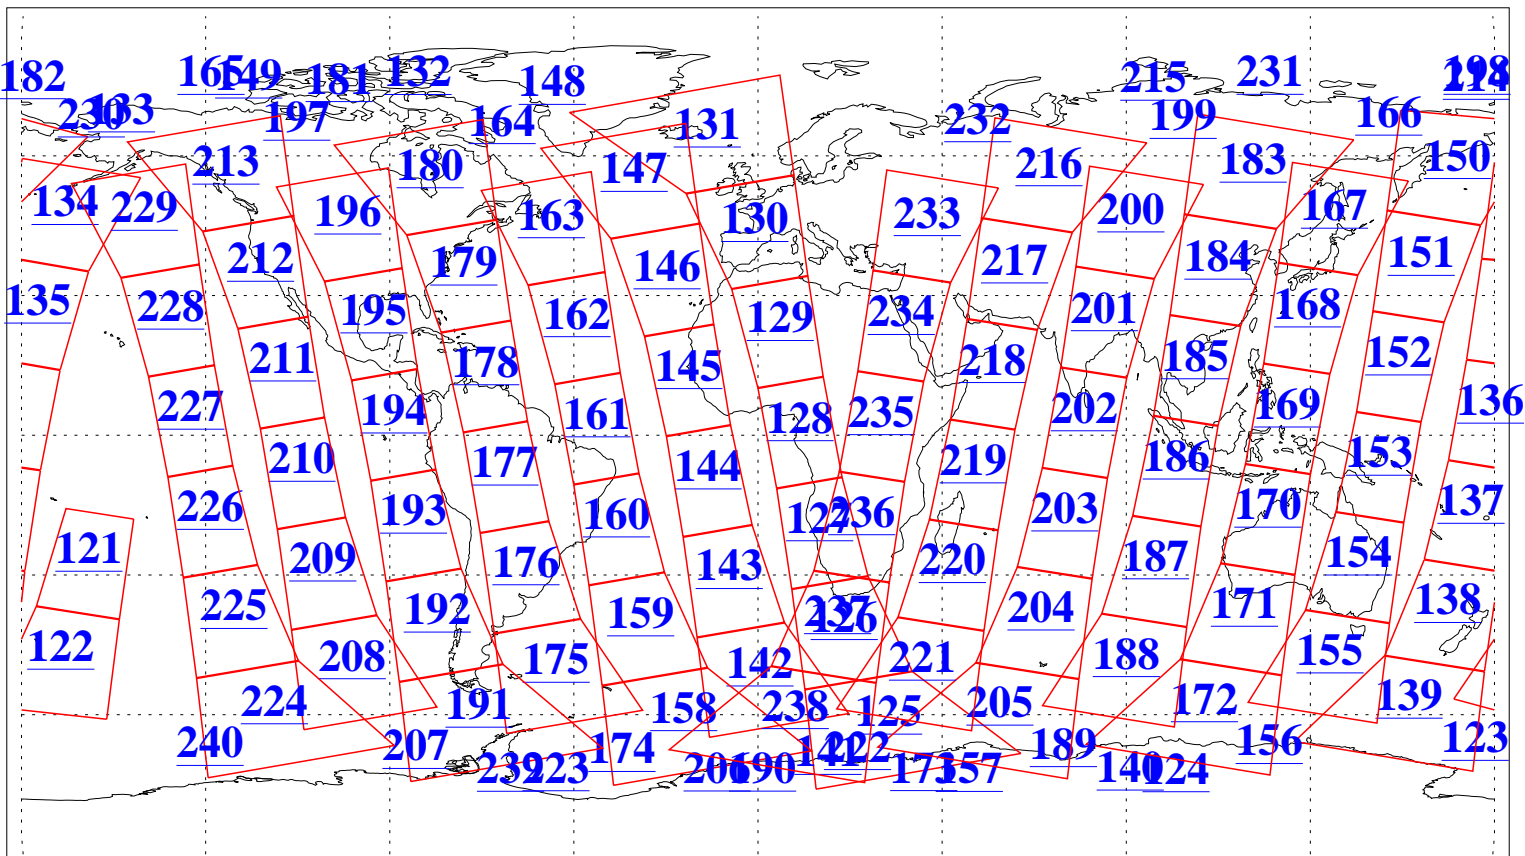

L1B Availability  
AMSU Granules: 240  
HSB Granules: 0  
AIRS Granules: 240

14 May 2005  
DoY 134  
Aqua Day 1106  
Granules: 1 to 120

Granules: 121 to 240

Legend: AMSU Available, HSB Available, AIRS Available

L1B Availability  
AMSU Granules: 240  
HSB Granules: 0  
AIRS Granules: 240

14 May 2005  
DoY 134  
Aqua Day 1106  
Ascending Granules

Descending Granules

Legend: AMSU Available, HSB Available, AIRS Available