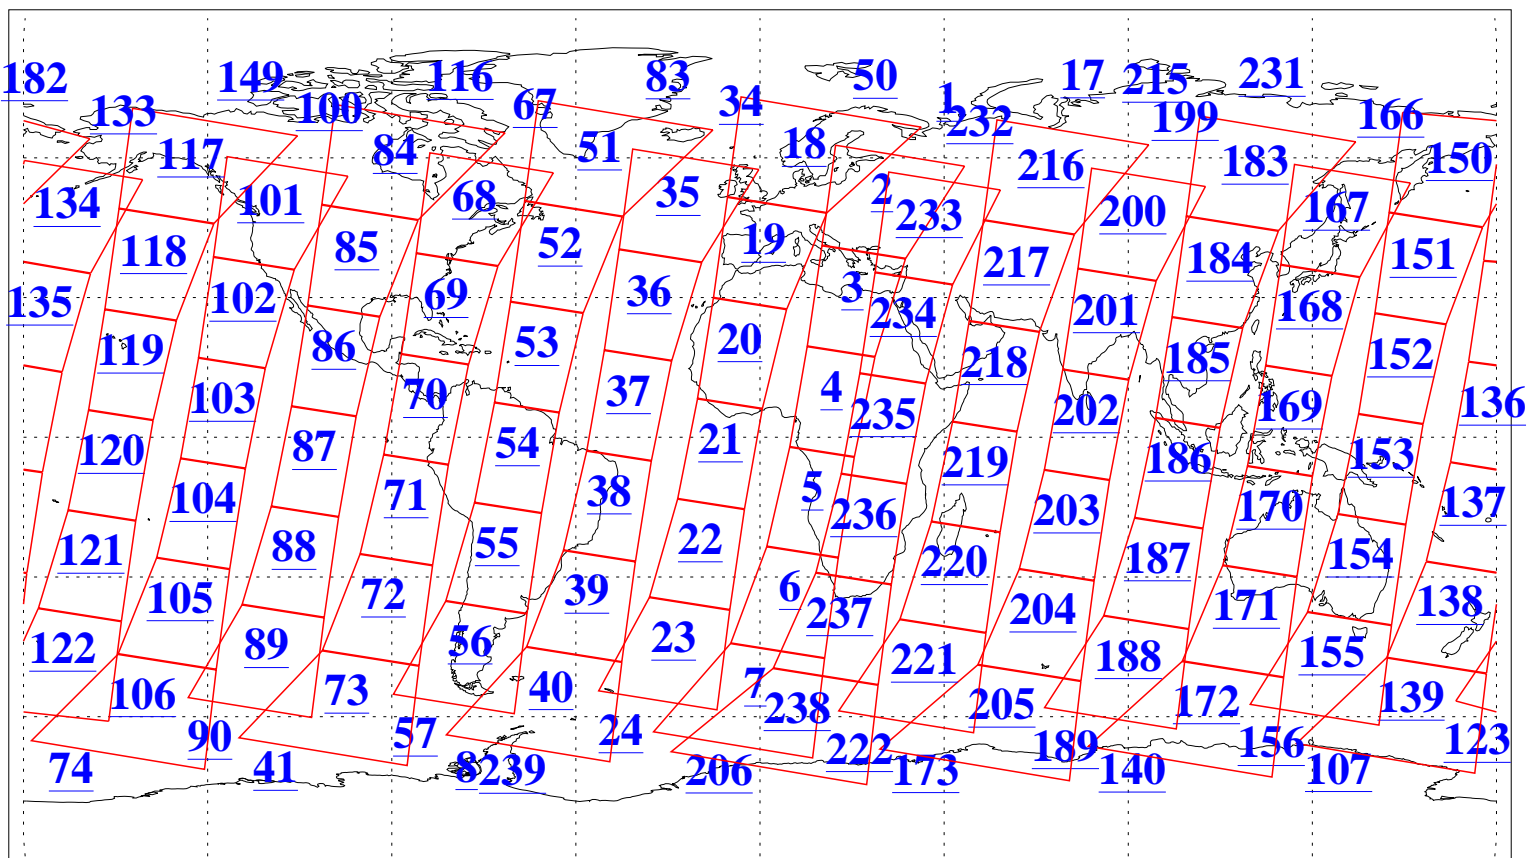

L1B Availability  
AMSU Granules: 240  
HSB Granules: 0  
AIRS Granules: 240

14 May 2005  
DoY 134  
Aqua Day 1106  
Granules: 1 to 120

Granules: 121 to 240

Legend: AMSU Available, HSB Available, AIRS Available

L1B Availability  
AMSU Granules: 240  
HSB Granules: 0  
AIRS Granules: 240

14 May 2005  
DoY 134  
Aqua Day 1106  
Ascending Granules

Descending Granules

Legend: AMSU Available, HSB Available, AIRS Available

L1B Availability  
 AMSU Granules: 240  
 HSB Granules: 0  
 AIRS Granules: 240

14 May 2005  
 DoY 134  
 Aqua Day 1106

Northern Hemisphere Granules

Southern Hemisphere Granules

Legend: AMSU Available, ~~HSB Available~~, AIRS Available