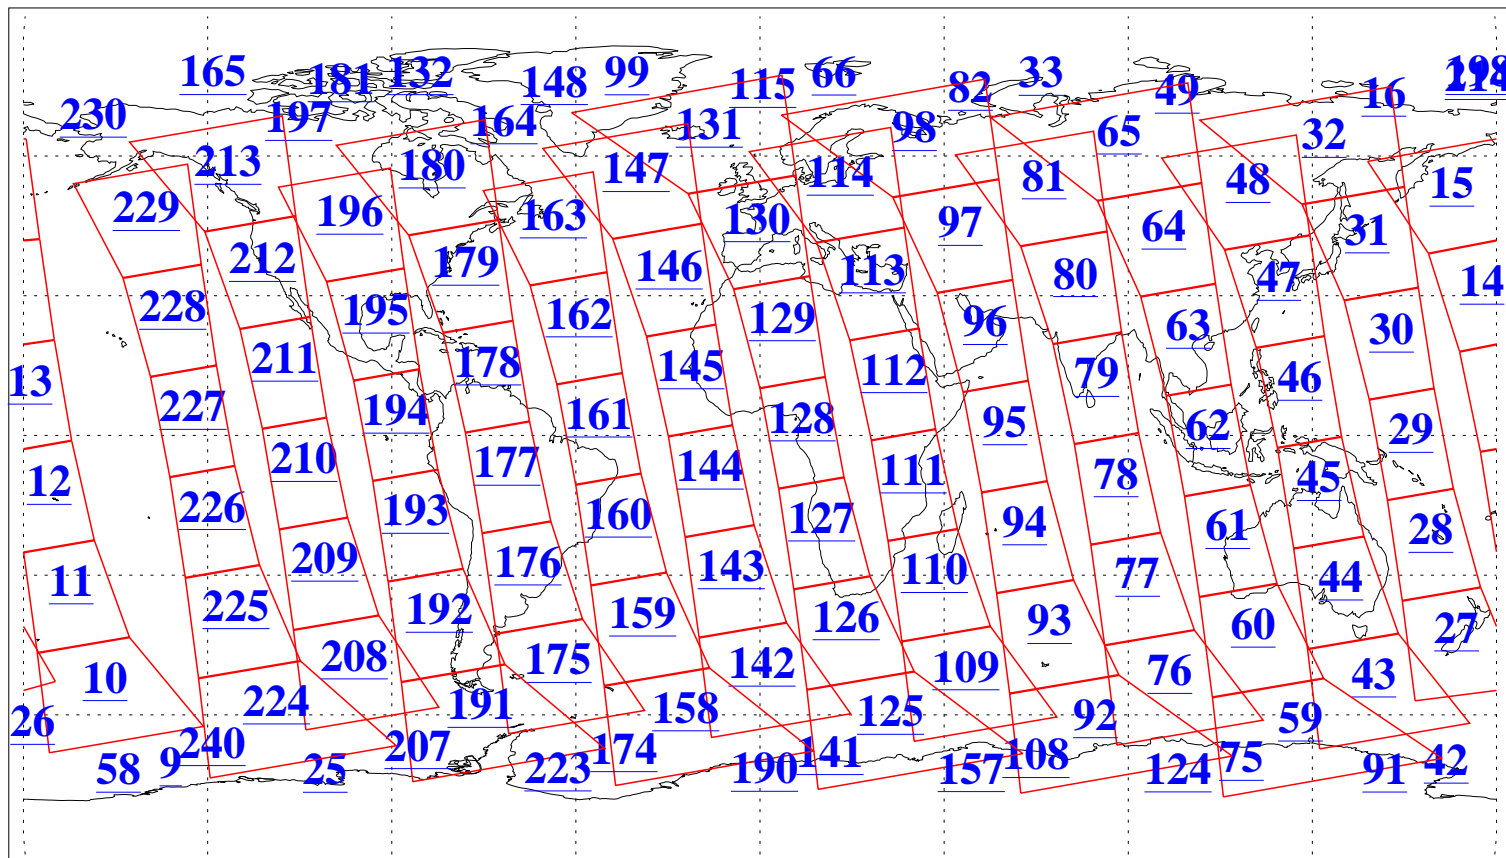

L1B Availability  
AMSU Granules: 240  
HSB Granules: 0  
AIRS Granules: 240

14 May 2005  
DoY 134  
Aqua Day 1106  
Granules: 1 to 120

Granules: 121 to 240

Legend: AMSU Available, HSB Available, AIRS Available

L1B Availability  
AMSU Granules: 240  
HSB Granules: 0  
AIRS Granules: 240

14 May 2005  
DoY 134  
Aqua Day 1106  
Ascending Granules

Descending Granules

Legend: AMSU Available, HSB Available, AIRS Available

L1B Availability  
 AMSU Granules: 240  
 HSB Granules: 0  
 AIRS Granules: 240

14 May 2005  
 DoY 134  
 Aqua Day 1106

Northern Hemisphere Granules

Southern Hemisphere Granules

Legend: AMSU Available, ~~HSB Available~~, AIRS Available