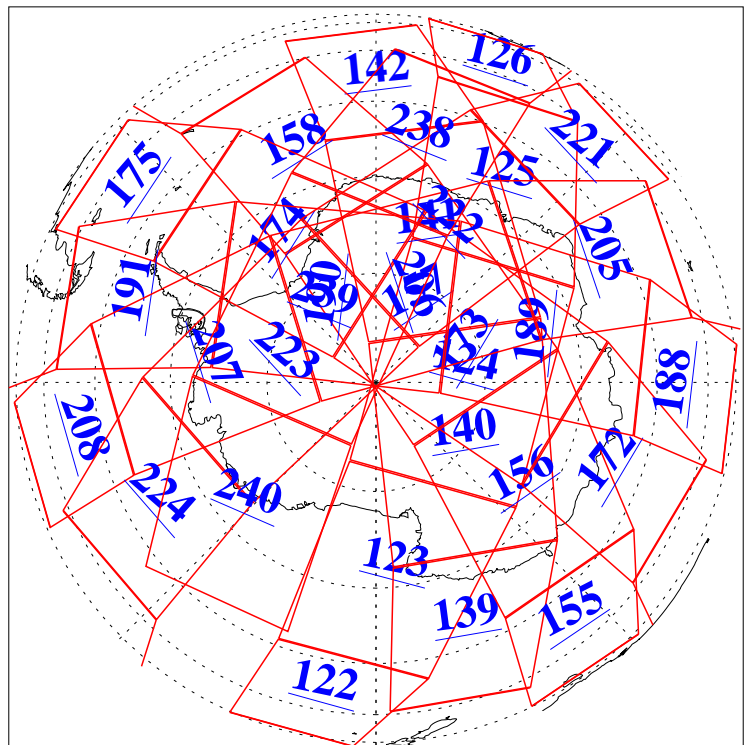

L1B Availability  
AMSU Granules: 240  
HSB Granules: 0  
AIRS Granules: 240

14 May 2005  
DoY 134  
Aqua Day 1106  
Granules: 1 to 120

Granules: 121 to 240

Legend: AMSU Available, HSB Available, AIRS Available

L1B Availability  
AMSU Granules: 240  
HSB Granules: 0  
AIRS Granules: 240

14 May 2005  
DoY 134  
Aqua Day 1106  
Ascending Granules

Descending Granules

Legend: AMSU Available, HSB Available, AIRS Available

L1B Availability  
 AMSU Granules: 240  
 HSB Granules: 0  
 AIRS Granules: 240

14 May 2005  
 DoY 134  
 Aqua Day 1106

Northern Hemisphere Granules

Southern Hemisphere Granules

Legend: AMSU Available, ~~HSB Available~~, AIRS Available