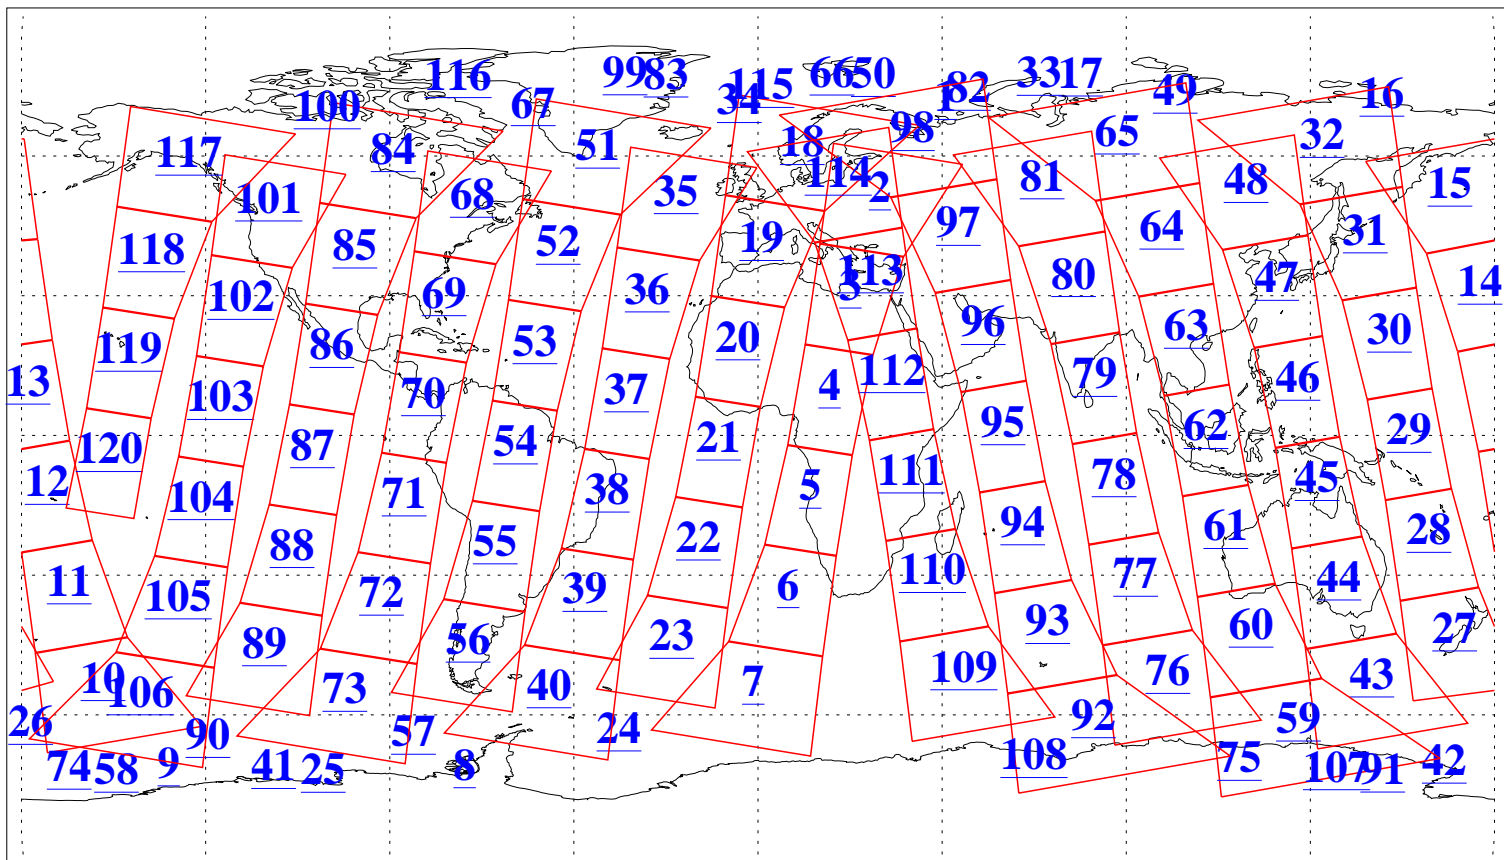

L1B Availability  
AMSU Granules: 240  
HSB Granules: 0  
AIRS Granules: 240

14 May 2005  
DoY 134  
Aqua Day 1106  
Granules: 1 to 120

Granules: 121 to 240

Legend: AMSU Available, HSB Available, AIRS Available

L1B Availability  
AMSU Granules: 240  
HSB Granules: 0  
AIRS Granules: 240

14 May 2005  
DoY 134  
Aqua Day 1106  
Ascending Granules

Descending Granules

Legend: AMSU Available, HSB Available, AIRS Available

L1B Availability  
 AMSU Granules: 240  
 HSB Granules: 0  
 AIRS Granules: 240

14 May 2005  
 DoY 134  
 Aqua Day 1106

Northern Hemisphere Granules

Southern Hemisphere Granules

Legend: AMSU Available, ~~HSB Available~~, AIRS Available