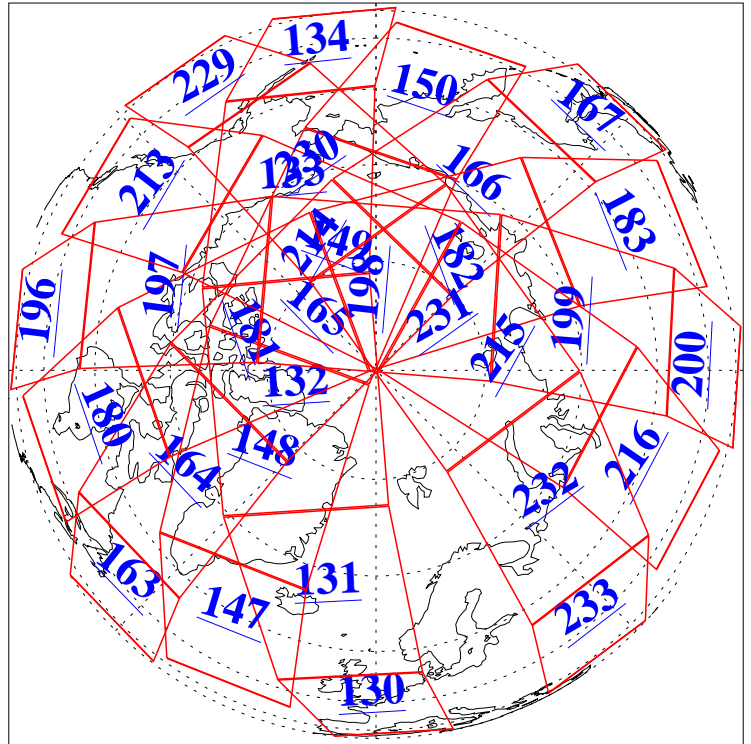

L1B Availability  
AMSU Granules: 240  
HSB Granules: 0  
AIRS Granules: 240

14 May 2005  
DoY 134  
Aqua Day 1106  
Granules: 1 to 120

Granules: 121 to 240

Legend: AMSU Available, HSB Available, AIRS Available

L1B Availability  
AMSU Granules: 240  
HSB Granules: 0  
AIRS Granules: 240

14 May 2005  
DoY 134  
Aqua Day 1106  
Ascending Granules

Descending Granules

Legend: AMSU Available, HSB Available, AIRS Available

L1B Availability  
 AMSU Granules: 240  
 HSB Granules: 0  
 AIRS Granules: 240

14 May 2005  
 DoY 134  
 Aqua Day 1106

Northern Hemisphere Granules

Southern Hemisphere Granules

Legend: AMSU Available, ~~HSB Available~~, AIRS Available