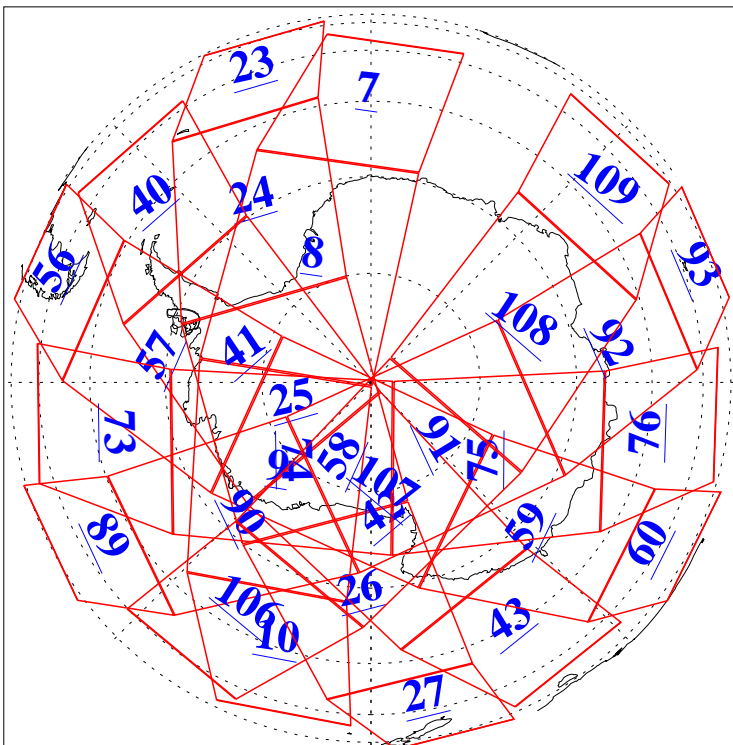

L1B Availability  
AMSU Granules: 240  
HSB Granules: 0  
AIRS Granules: 240

14 May 2005  
DoY 134  
Aqua Day 1106  
Granules: 1 to 120

Granules: 121 to 240

Legend: AMSU Available, HSB Available, AIRS Available

L1B Availability  
AMSU Granules: 240  
HSB Granules: 0  
AIRS Granules: 240

14 May 2005  
DoY 134  
Aqua Day 1106  
Ascending Granules

Descending Granules

Legend: AMSU Available, HSB Available, AIRS Available

L1B Availability  
 AMSU Granules: 240  
 HSB Granules: 0  
 AIRS Granules: 240

14 May 2005  
 DoY 134  
 Aqua Day 1106

Northern Hemisphere Granules

Southern Hemisphere Granules

Legend: AMSU Available, ~~HSB Available~~, AIRS Available