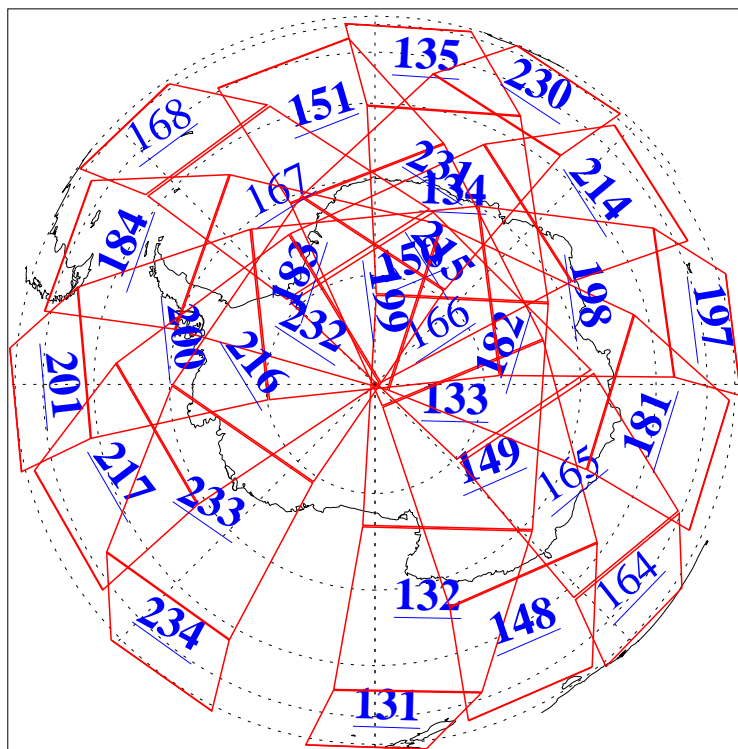

L1B Availability
AMSU Granules: 240
HSB Granules: 0
AIRS Granules: 213

13 May 2005
DoY 133
Aqua Day 1105
Granules: 1 to 120

Granules: 121 to 240

Legend: AMSU Available, HSB Available, AIRS Available

L1B Availability
AMSU Granules: 240
HSB Granules: 0
AIRS Granules: 213

13 May 2005
DoY 133
Aqua Day 1105
Ascending Granules

Descending Granules

Legend: AMSU Available, HSB Available, AIRS Available

L1B Availability
 AMSU Granules: 240
 HSB Granules: 0
 AIRS Granules: 213

13 May 2005
 DoY 133
 Aqua Day 1105

Northern Hemisphere Granules

Southern Hemisphere Granules

Legend: AMSU Available, HSB Available, AIRS Available