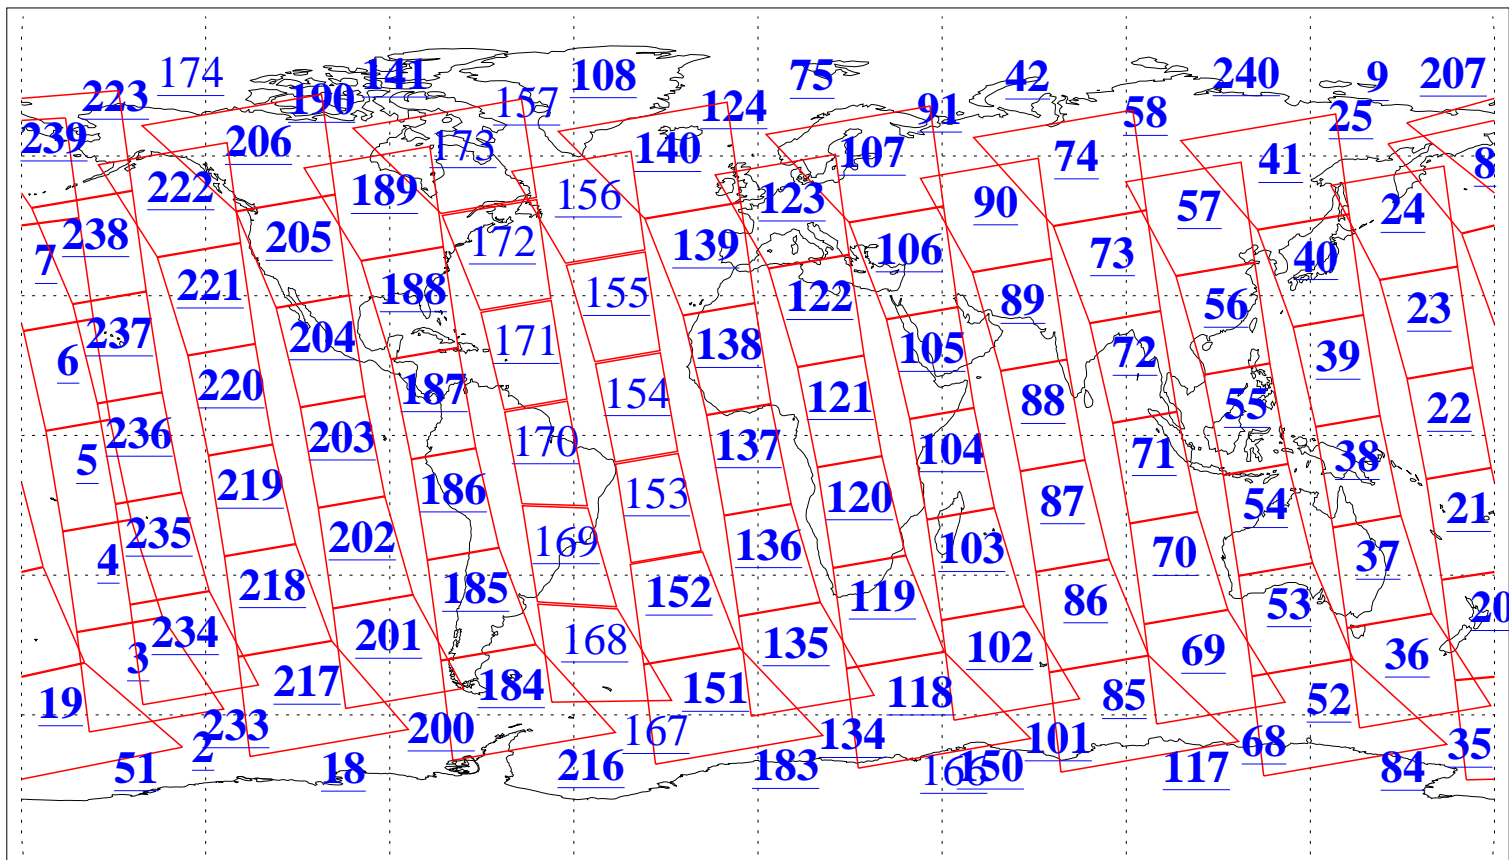

L1B Availability
AMSU Granules: 240
HSB Granules: 0
AIRS Granules: 213

13 May 2005
DoY 133
Aqua Day 1105
Granules: 1 to 120

Granules: 121 to 240

Legend: AMSU Available, HSB Available, AIRS Available

L1B Availability
AMSU Granules: 240
HSB Granules: 0
AIRS Granules: 213

13 May 2005
DoY 133
Aqua Day 1105
Ascending Granules

Descending Granules

Legend: AMSU Available, HSB Available, AIRS Available

L1B Availability
 AMSU Granules: 240
 HSB Granules: 0
 AIRS Granules: 213

13 May 2005
 DoY 133
 Aqua Day 1105

Northern Hemisphere Granules

Southern Hemisphere Granules

Legend: AMSU Available, HSB Available, AIRS Available