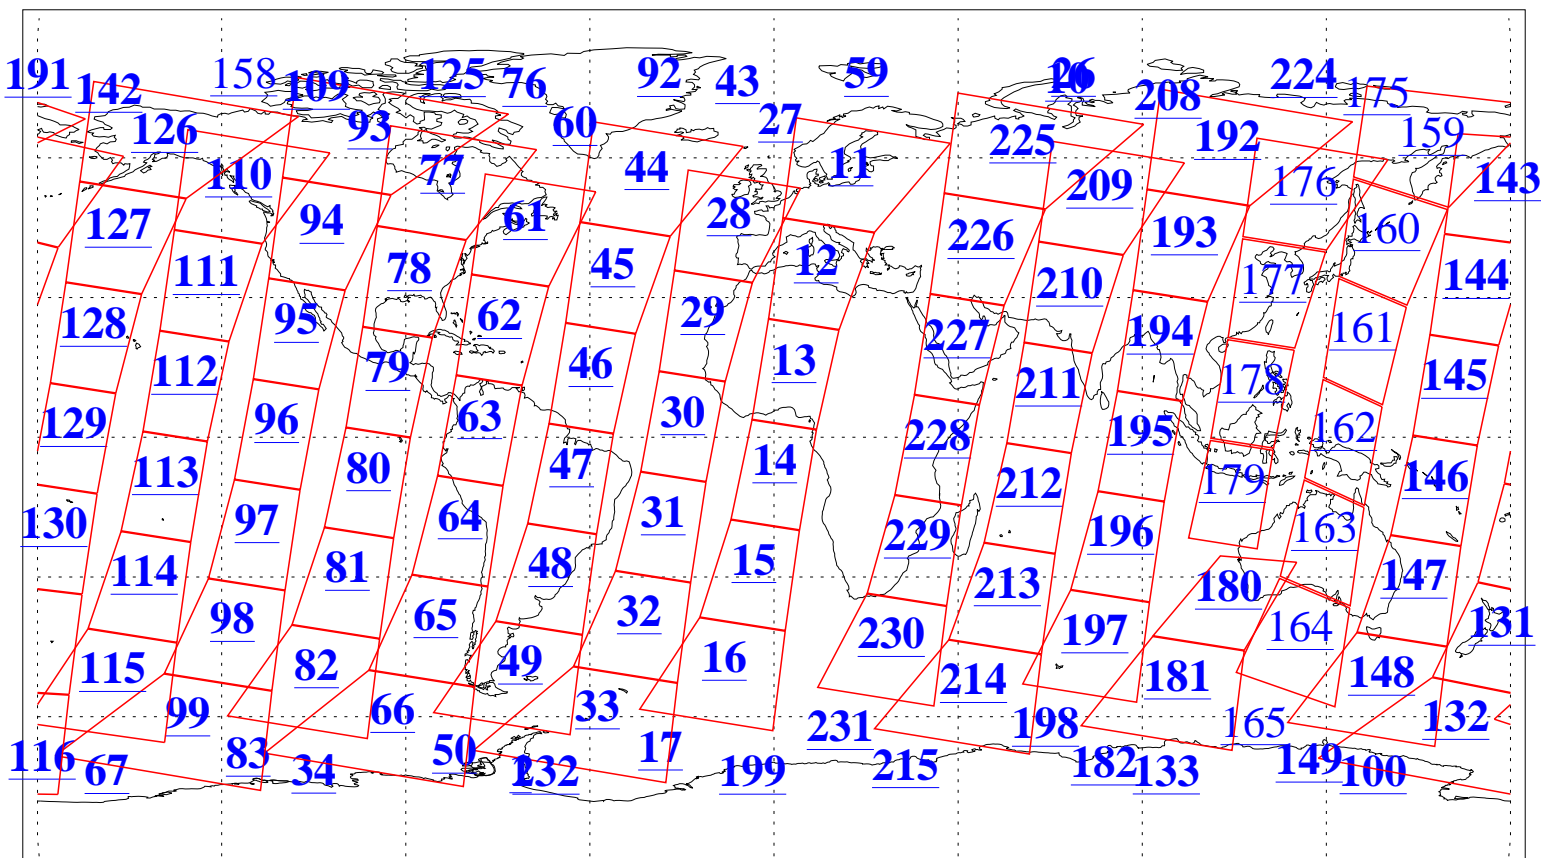

L1B Availability
AMSU Granules: 240
HSB Granules: 0
AIRS Granules: 213

13 May 2005
DoY 133
Aqua Day 1105
Granules: 1 to 120

Granules: 121 to 240

Legend: AMSU Available, HSB Available, AIRS Available

L1B Availability
AMSU Granules: 240
HSB Granules: 0
AIRS Granules: 213

13 May 2005
DoY 133
Aqua Day 1105
Ascending Granules

Descending Granules

Legend: AMSU Available, HSB Available, AIRS Available

L1B Availability
 AMSU Granules: 240
 HSB Granules: 0
 AIRS Granules: 213

13 May 2005
 DoY 133
 Aqua Day 1105

Northern Hemisphere Granules

Southern Hemisphere Granules

Legend: AMSU Available, HSB Available, AIRS Available