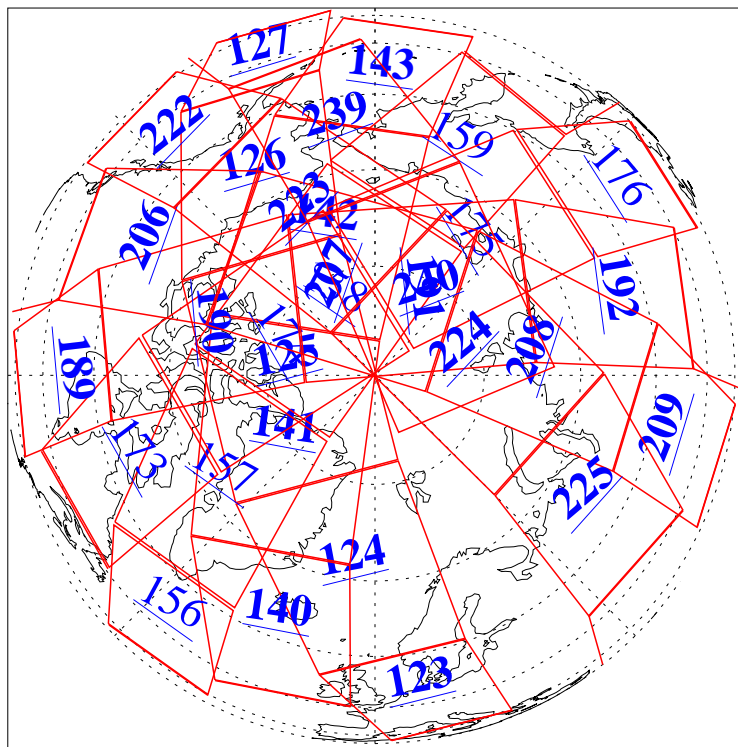

L1B Availability
AMSU Granules: 240
HSB Granules: 0
AIRS Granules: 213

13 May 2005
DoY 133
Aqua Day 1105
Granules: 1 to 120

Granules: 121 to 240

Legend: AMSU Available, HSB Available, AIRS Available

L1B Availability
AMSU Granules: 240
HSB Granules: 0
AIRS Granules: 213

13 May 2005
DoY 133
Aqua Day 1105
Ascending Granules

Descending Granules

Legend: AMSU Available, HSB Available, AIRS Available

L1B Availability
 AMSU Granules: 240
 HSB Granules: 0
 AIRS Granules: 213

13 May 2005
 DoY 133
 Aqua Day 1105

Northern Hemisphere Granules

Southern Hemisphere Granules

Legend: AMSU Available, HSB Available, AIRS Available