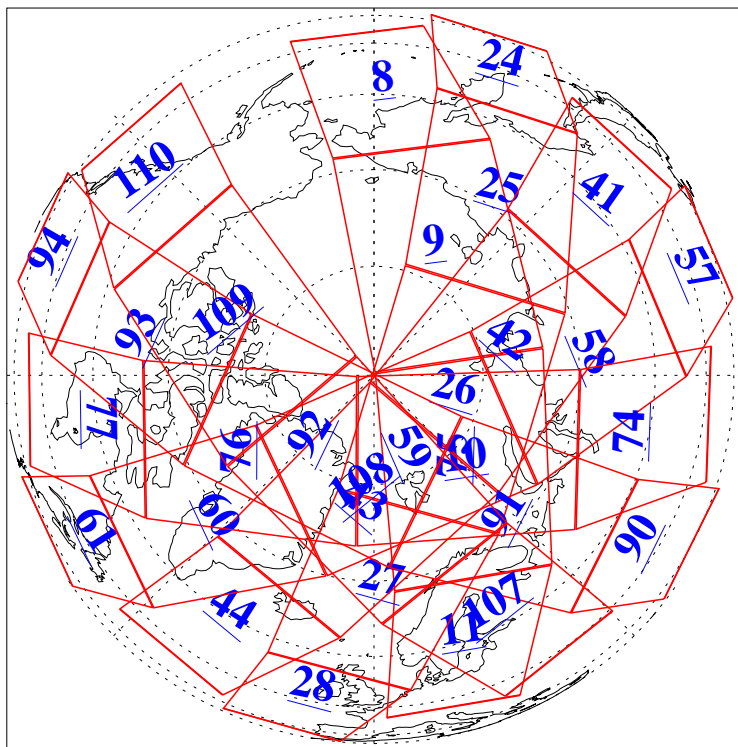

L1B Availability
AMSU Granules: 240
HSB Granules: 0
AIRS Granules: 213

13 May 2005
DoY 133
Aqua Day 1105
Granules: 1 to 120

Granules: 121 to 240

Legend: AMSU Available, HSB Available, AIRS Available

L1B Availability
AMSU Granules: 240
HSB Granules: 0
AIRS Granules: 213

13 May 2005
DoY 133
Aqua Day 1105
Ascending Granules

Descending Granules

Legend: AMSU Available, HSB Available, AIRS Available

L1B Availability
 AMSU Granules: 240
 HSB Granules: 0
 AIRS Granules: 213

13 May 2005
 DoY 133
 Aqua Day 1105

Northern Hemisphere Granules

Southern Hemisphere Granules

Legend: AMSU Available, HSB Available, AIRS Available