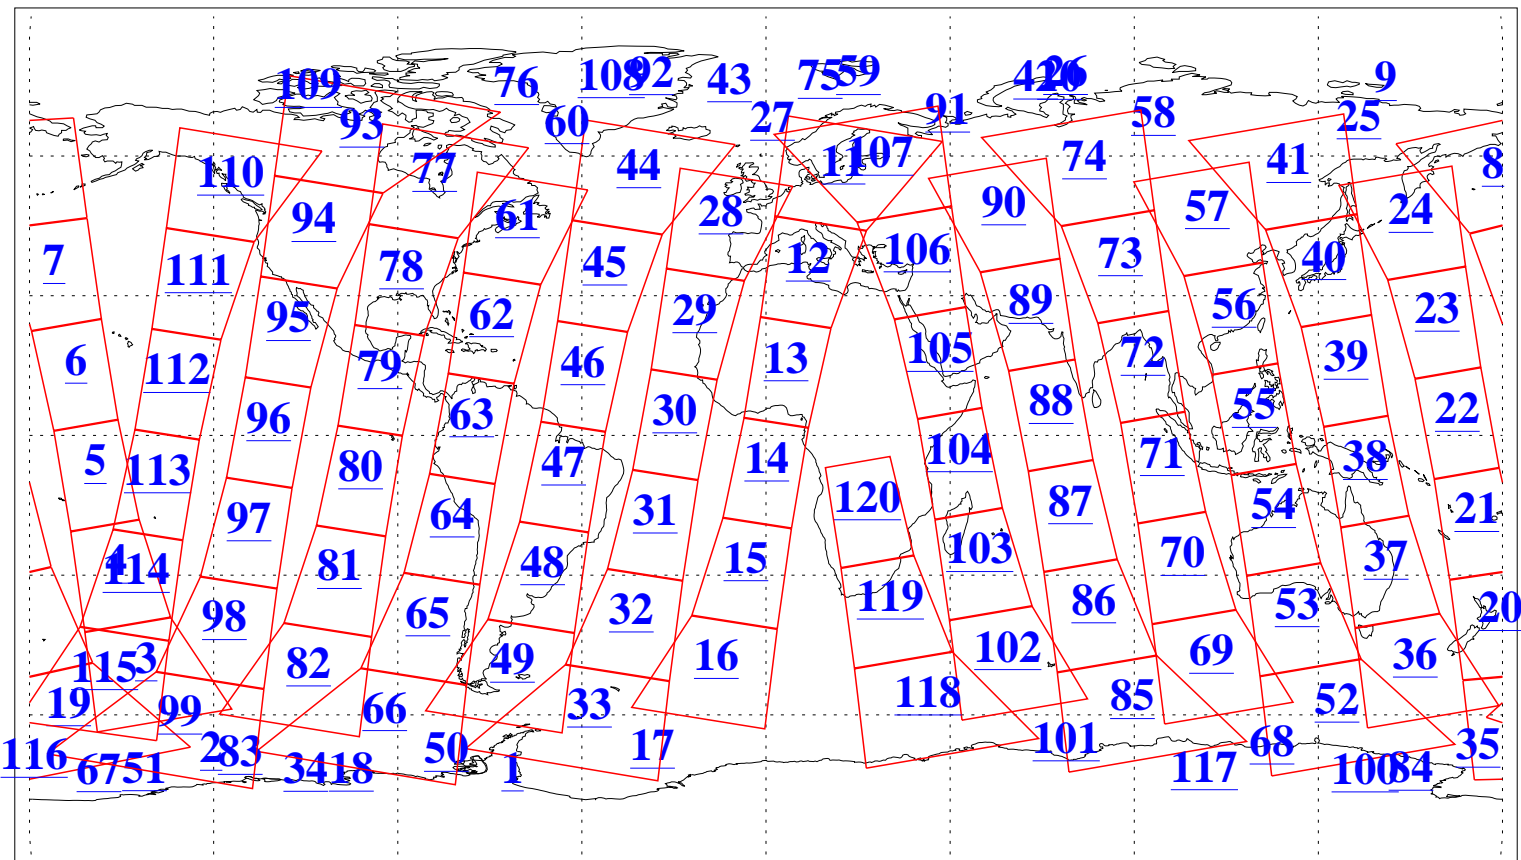

L1B Availability
AMSU Granules: 240
HSB Granules: 0
AIRS Granules: 213

13 May 2005
DoY 133
Aqua Day 1105
Granules: 1 to 120

Granules: 121 to 240

Legend: AMSU Available, HSB Available, AIRS Available

L1B Availability
AMSU Granules: 240
HSB Granules: 0
AIRS Granules: 213

13 May 2005
DoY 133
Aqua Day 1105
Ascending Granules

Descending Granules

Legend: AMSU Available, HSB Available, AIRS Available

L1B Availability
 AMSU Granules: 240
 HSB Granules: 0
 AIRS Granules: 213

13 May 2005
 DoY 133
 Aqua Day 1105

Northern Hemisphere Granules

Southern Hemisphere Granules

Legend: AMSU Available, HSB Available, AIRS Available