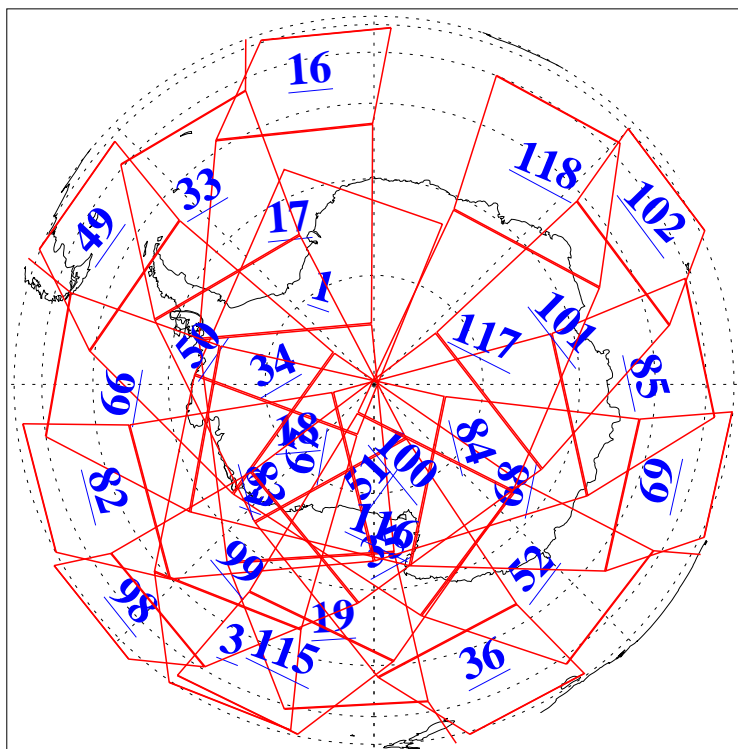

L1B Availability
AMSU Granules: 240
HSB Granules: 0
AIRS Granules: 213

13 May 2005
DoY 133
Aqua Day 1105
Granules: 1 to 120

Granules: 121 to 240

Legend: AMSU Available, HSB Available, AIRS Available

L1B Availability
AMSU Granules: 240
HSB Granules: 0
AIRS Granules: 213

13 May 2005
DoY 133
Aqua Day 1105
Ascending Granules

Descending Granules

Legend: AMSU Available, HSB Available, AIRS Available

L1B Availability
 AMSU Granules: 240
 HSB Granules: 0
 AIRS Granules: 213

13 May 2005
 DoY 133
 Aqua Day 1105

Northern Hemisphere Granules

Southern Hemisphere Granules

Legend: AMSU Available, HSB Available, AIRS Available