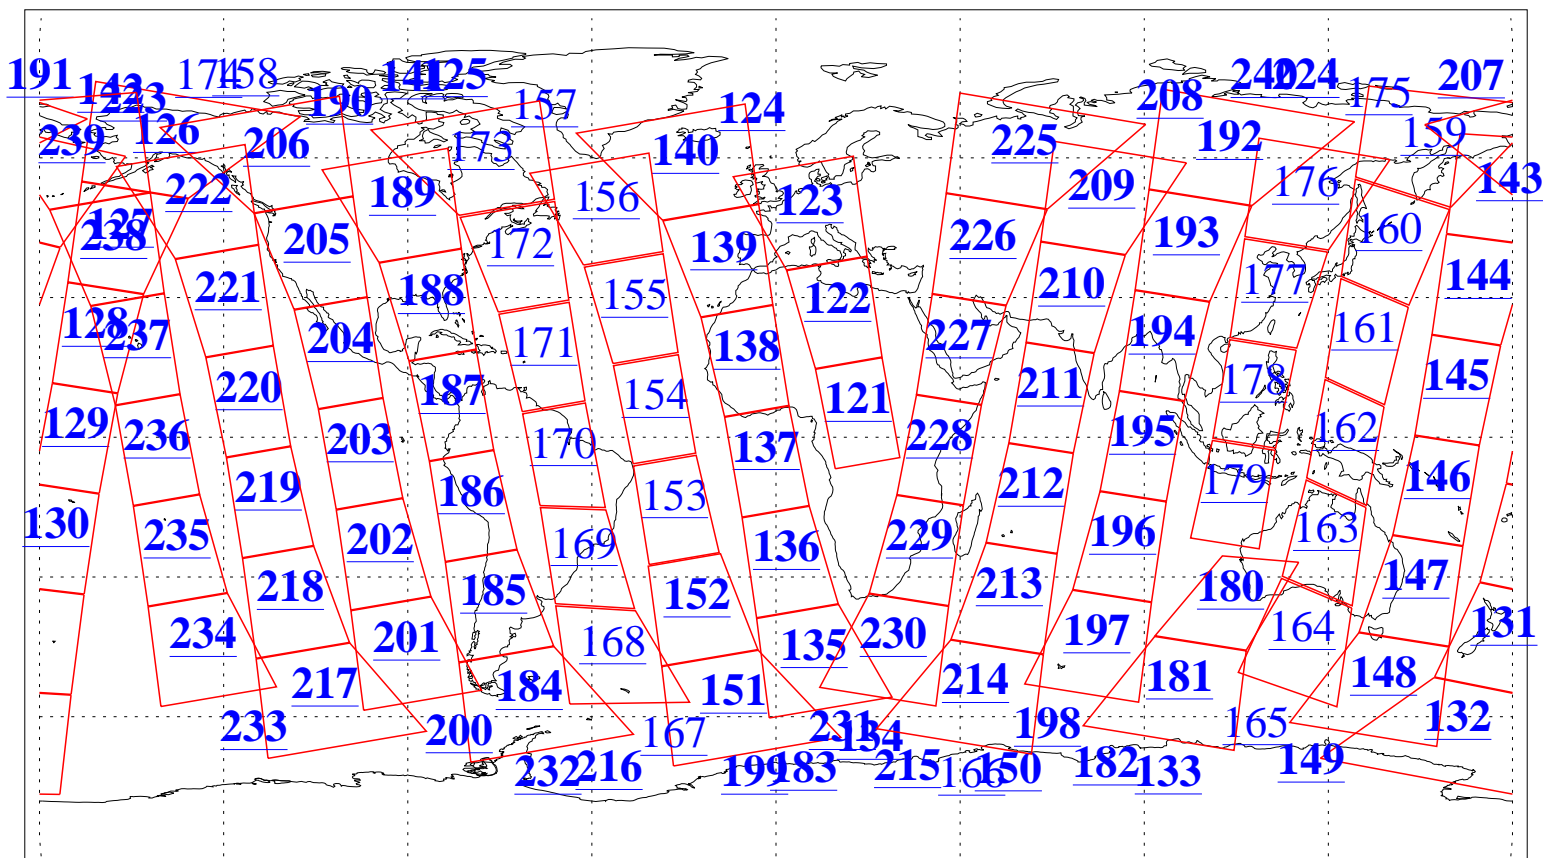

L1B Availability
AMSU Granules: 240
HSB Granules: 0
AIRS Granules: 213

13 May 2005
DoY 133
Aqua Day 1105
Granules: 1 to 120

Granules: 121 to 240

Legend: AMSU Available, HSB Available, AIRS Available

L1B Availability
AMSU Granules: 240
HSB Granules: 0
AIRS Granules: 213

13 May 2005
DoY 133
Aqua Day 1105
Ascending Granules

Descending Granules

Legend: AMSU Available, HSB Available, AIRS Available

L1B Availability
 AMSU Granules: 240
 HSB Granules: 0
 AIRS Granules: 213

13 May 2005
 DoY 133
 Aqua Day 1105

Northern Hemisphere Granules

Southern Hemisphere Granules

Legend: AMSU Available, HSB Available, AIRS Available