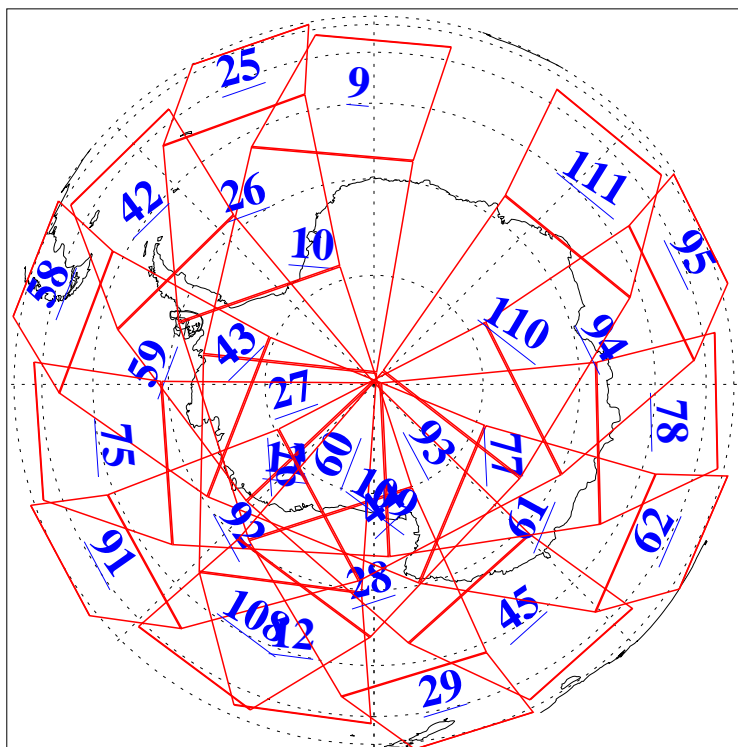

L1B Availability
AMSU Granules: 240
HSB Granules: 0
AIRS Granules: 240

12 May 2005
DoY 132
Aqua Day 1104
Granules: 1 to 120

Granules: 121 to 240

Legend: AMSU Available, HSB Available, AIRS Available

L1B Availability
AMSU Granules: 240
HSB Granules: 0
AIRS Granules: 240

12 May 2005
DoY 132
Aqua Day 1104
Ascending Granules

Descending Granules

Legend: AMSU Available, HSB Available, AIRS Available

L1B Availability
AMSU Granules: 240
HSB Granules: 0
AIRS Granules: 240

12 May 2005
DoY 132
Aqua Day 1104

Northern Hemisphere Granules

Southern Hemisphere Granules

Legend: AMSU Available, HSB Available, AIRS Available