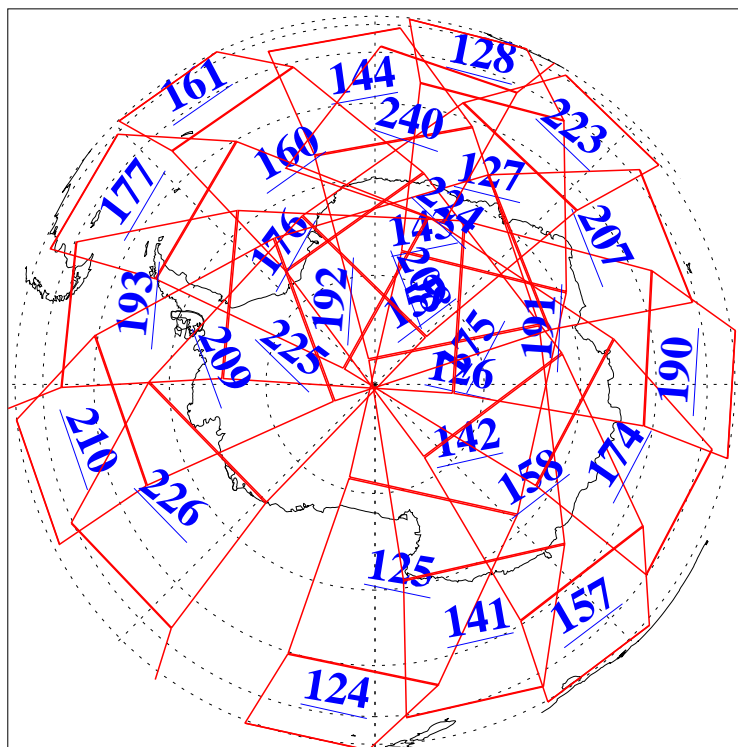

L1B Availability
AMSU Granules: 240
HSB Granules: 0
AIRS Granules: 240

12 May 2005
DoY 132
Aqua Day 1104
Granules: 1 to 120

Granules: 121 to 240

Legend: AMSU Available, HSB Available, AIRS Available

L1B Availability
AMSU Granules: 240
HSB Granules: 0
AIRS Granules: 240

12 May 2005
DoY 132
Aqua Day 1104
Ascending Granules

Descending Granules

Legend: AMSU Available, HSB Available, AIRS Available

L1B Availability
AMSU Granules: 240
HSB Granules: 0
AIRS Granules: 240

12 May 2005
DoY 132
Aqua Day 1104

Northern Hemisphere Granules

Southern Hemisphere Granules

Legend: AMSU Available, HSB Available, AIRS Available