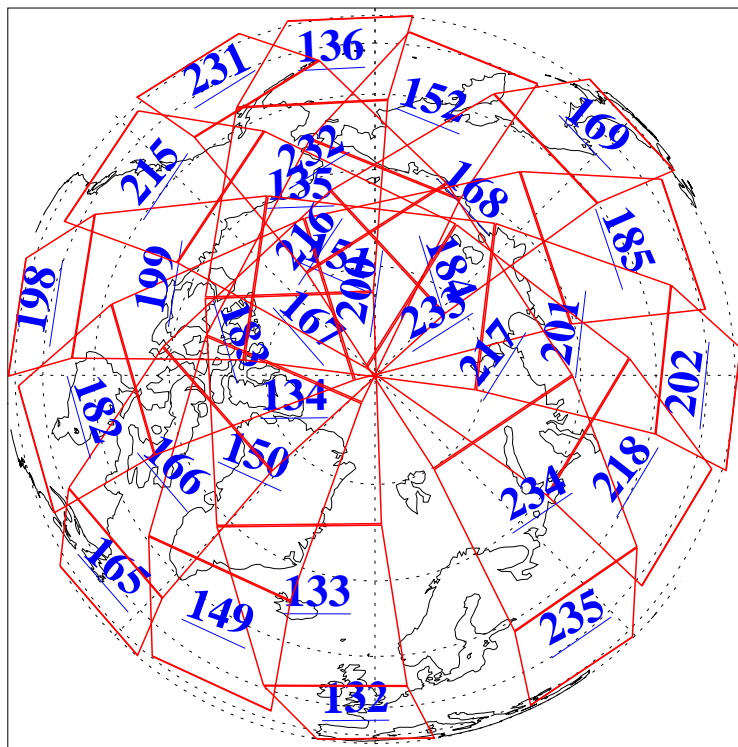

L1B Availability
AMSU Granules: 240
HSB Granules: 0
AIRS Granules: 240

12 May 2005
DoY 132
Aqua Day 1104
Granules: 1 to 120

Granules: 121 to 240

Legend: AMSU Available, HSB Available, AIRS Available

L1B Availability
AMSU Granules: 240
HSB Granules: 0
AIRS Granules: 240

12 May 2005
DoY 132
Aqua Day 1104
Ascending Granules

Descending Granules

Legend: AMSU Available, HSB Available, AIRS Available

L1B Availability
AMSU Granules: 240
HSB Granules: 0
AIRS Granules: 240

12 May 2005
DoY 132
Aqua Day 1104

Northern Hemisphere Granules

Southern Hemisphere Granules

Legend: AMSU Available, HSB Available, AIRS Available