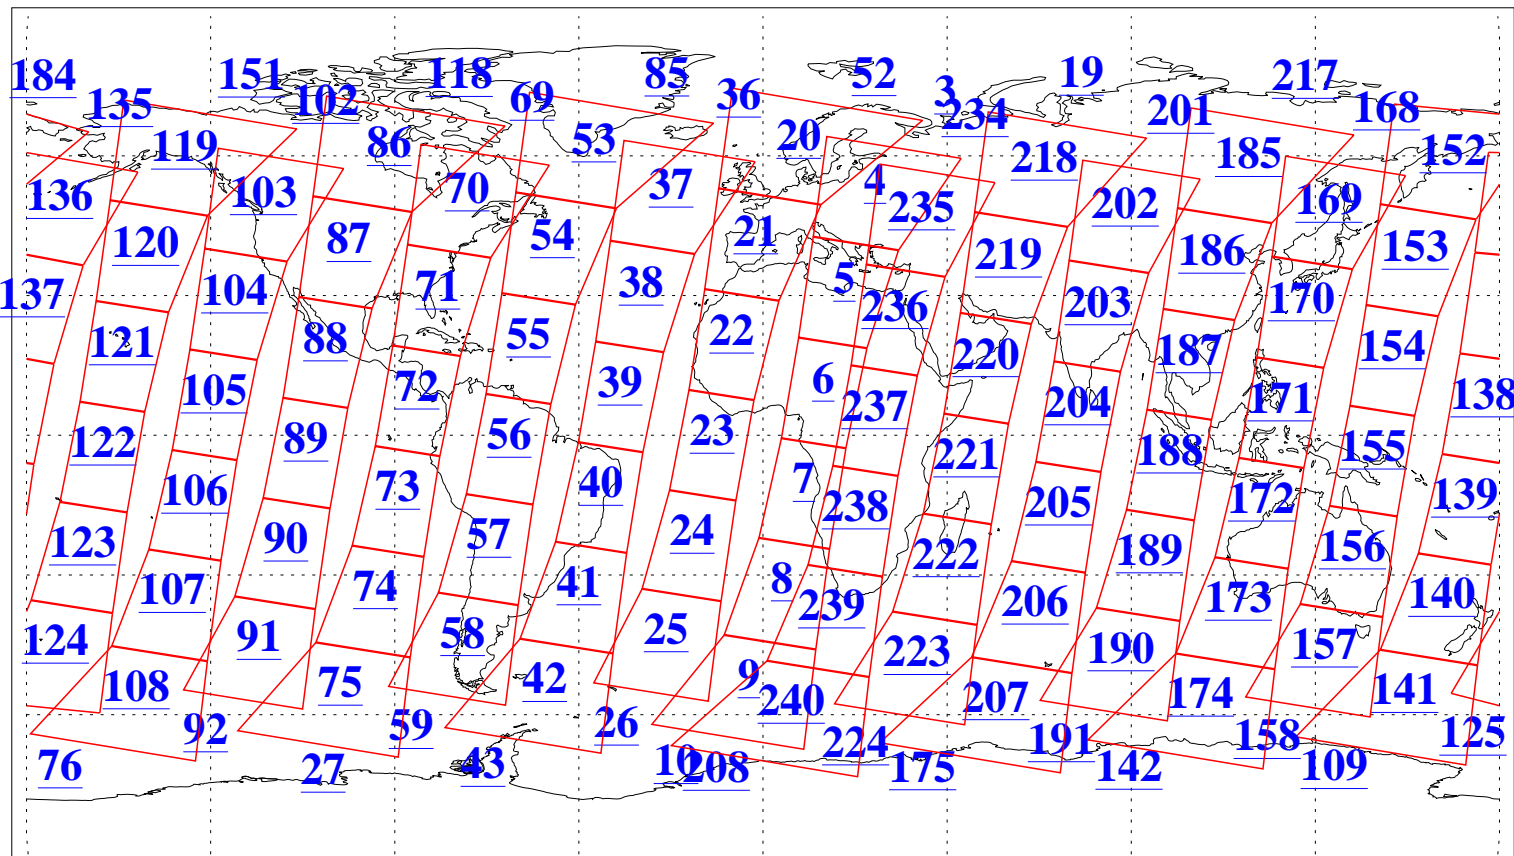

L1B Availability
AMSU Granules: 240
HSB Granules: 0
AIRS Granules: 240

12 May 2005
DoY 132
Aqua Day 1104
Granules: 1 to 120

Granules: 121 to 240

Legend: AMSU Available, HSB Available, AIRS Available

L1B Availability
AMSU Granules: 240
HSB Granules: 0
AIRS Granules: 240

12 May 2005
DoY 132
Aqua Day 1104
Ascending Granules

Descending Granules

Legend: AMSU Available, HSB Available, AIRS Available

L1B Availability
AMSU Granules: 240
HSB Granules: 0
AIRS Granules: 240

12 May 2005
DoY 132
Aqua Day 1104

Northern Hemisphere Granules

Southern Hemisphere Granules

Legend: AMSU Available, HSB Available, AIRS Available