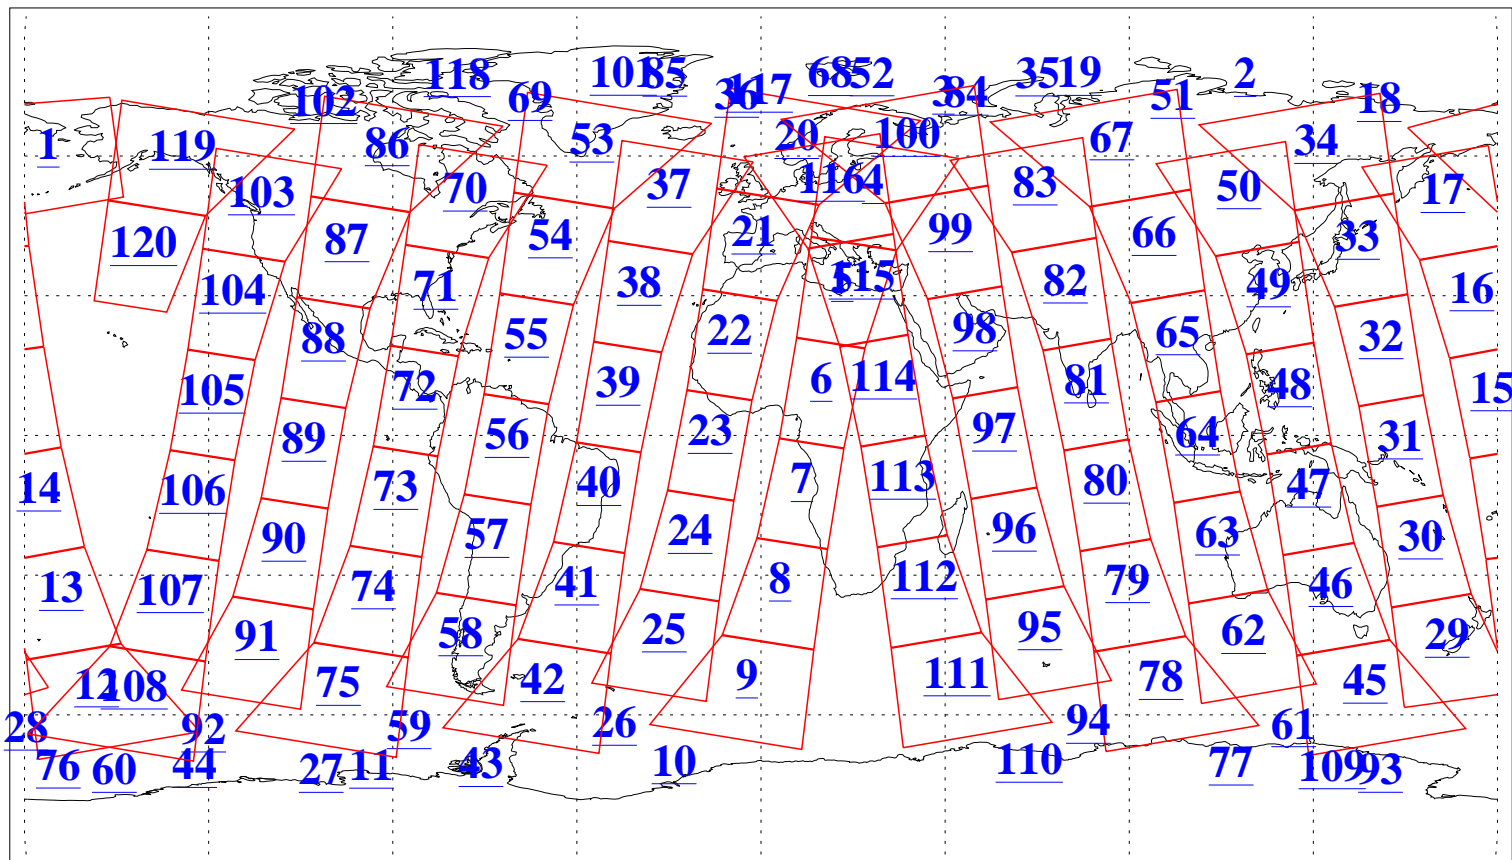

L1B Availability
AMSU Granules: 240
HSB Granules: 0
AIRS Granules: 240

12 May 2005
DoY 132
Aqua Day 1104
Granules: 1 to 120

Granules: 121 to 240

Legend: AMSU Available, HSB Available, AIRS Available

L1B Availability
AMSU Granules: 240
HSB Granules: 0
AIRS Granules: 240

12 May 2005
DoY 132
Aqua Day 1104
Ascending Granules

Descending Granules

Legend: AMSU Available, HSB Available, AIRS Available

L1B Availability
AMSU Granules: 240
HSB Granules: 0
AIRS Granules: 240

12 May 2005
DoY 132
Aqua Day 1104

Northern Hemisphere Granules

Southern Hemisphere Granules

Legend: AMSU Available, HSB Available, AIRS Available