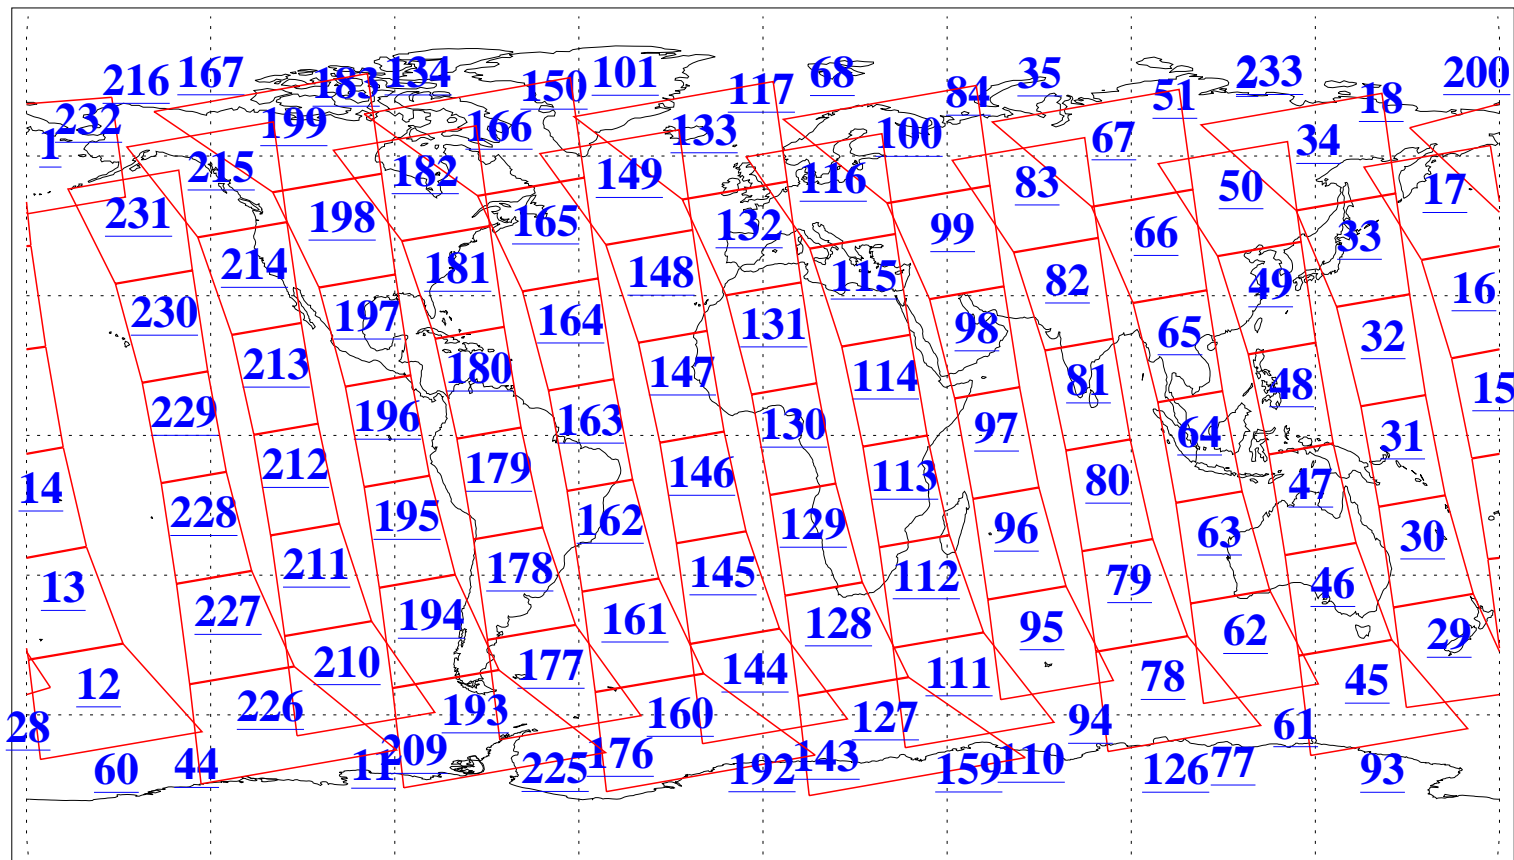

L1B Availability
AMSU Granules: 240
HSB Granules: 0
AIRS Granules: 240

12 May 2005
DoY 132
Aqua Day 1104
Granules: 1 to 120

Granules: 121 to 240

Legend: AMSU Available, HSB Available, AIRS Available

L1B Availability
AMSU Granules: 240
HSB Granules: 0
AIRS Granules: 240

12 May 2005
DoY 132
Aqua Day 1104
Ascending Granules

Descending Granules

Legend: AMSU Available, HSB Available, AIRS Available

L1B Availability
AMSU Granules: 240
HSB Granules: 0
AIRS Granules: 240

12 May 2005
DoY 132
Aqua Day 1104

Northern Hemisphere Granules

Southern Hemisphere Granules

Legend: AMSU Available, HSB Available, AIRS Available