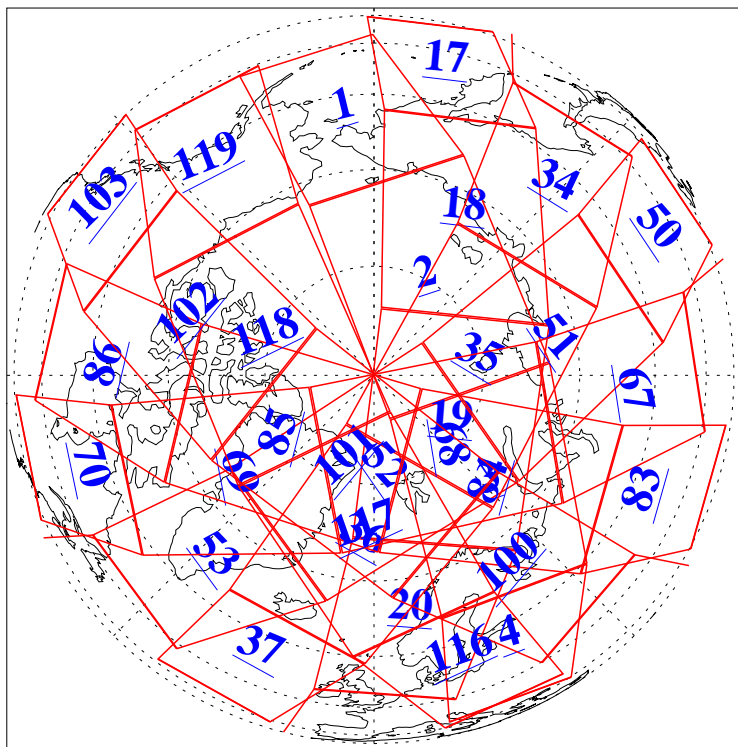

L1B Availability
AMSU Granules: 240
HSB Granules: 0
AIRS Granules: 240

12 May 2005
DoY 132
Aqua Day 1104
Granules: 1 to 120

Granules: 121 to 240

Legend: AMSU Available, HSB Available, AIRS Available

L1B Availability
AMSU Granules: 240
HSB Granules: 0
AIRS Granules: 240

12 May 2005
DoY 132
Aqua Day 1104
Ascending Granules

Descending Granules

Legend: AMSU Available, HSB Available, AIRS Available

L1B Availability
AMSU Granules: 240
HSB Granules: 0
AIRS Granules: 240

12 May 2005
DoY 132
Aqua Day 1104

Northern Hemisphere Granules

Southern Hemisphere Granules

Legend: AMSU Available, HSB Available, AIRS Available