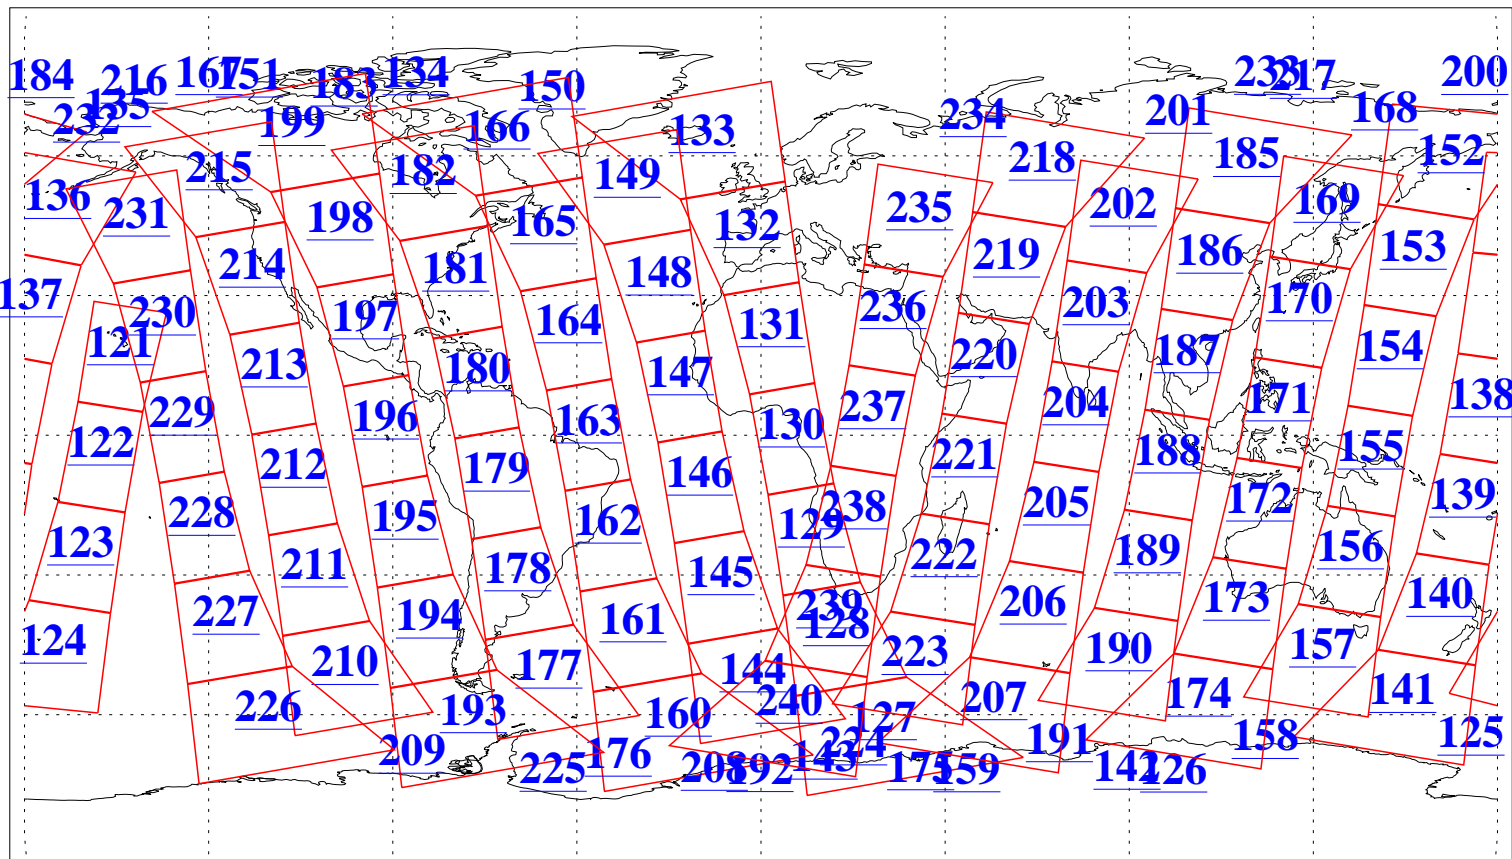

L1B Availability
AMSU Granules: 240
HSB Granules: 0
AIRS Granules: 240

12 May 2005
DoY 132
Aqua Day 1104
Granules: 1 to 120

Granules: 121 to 240

Legend: AMSU Available, HSB Available, AIRS Available

L1B Availability
AMSU Granules: 240
HSB Granules: 0
AIRS Granules: 240

12 May 2005
DoY 132
Aqua Day 1104
Ascending Granules

Descending Granules

Legend: AMSU Available, HSB Available, AIRS Available

L1B Availability
AMSU Granules: 240
HSB Granules: 0
AIRS Granules: 240

12 May 2005
DoY 132
Aqua Day 1104