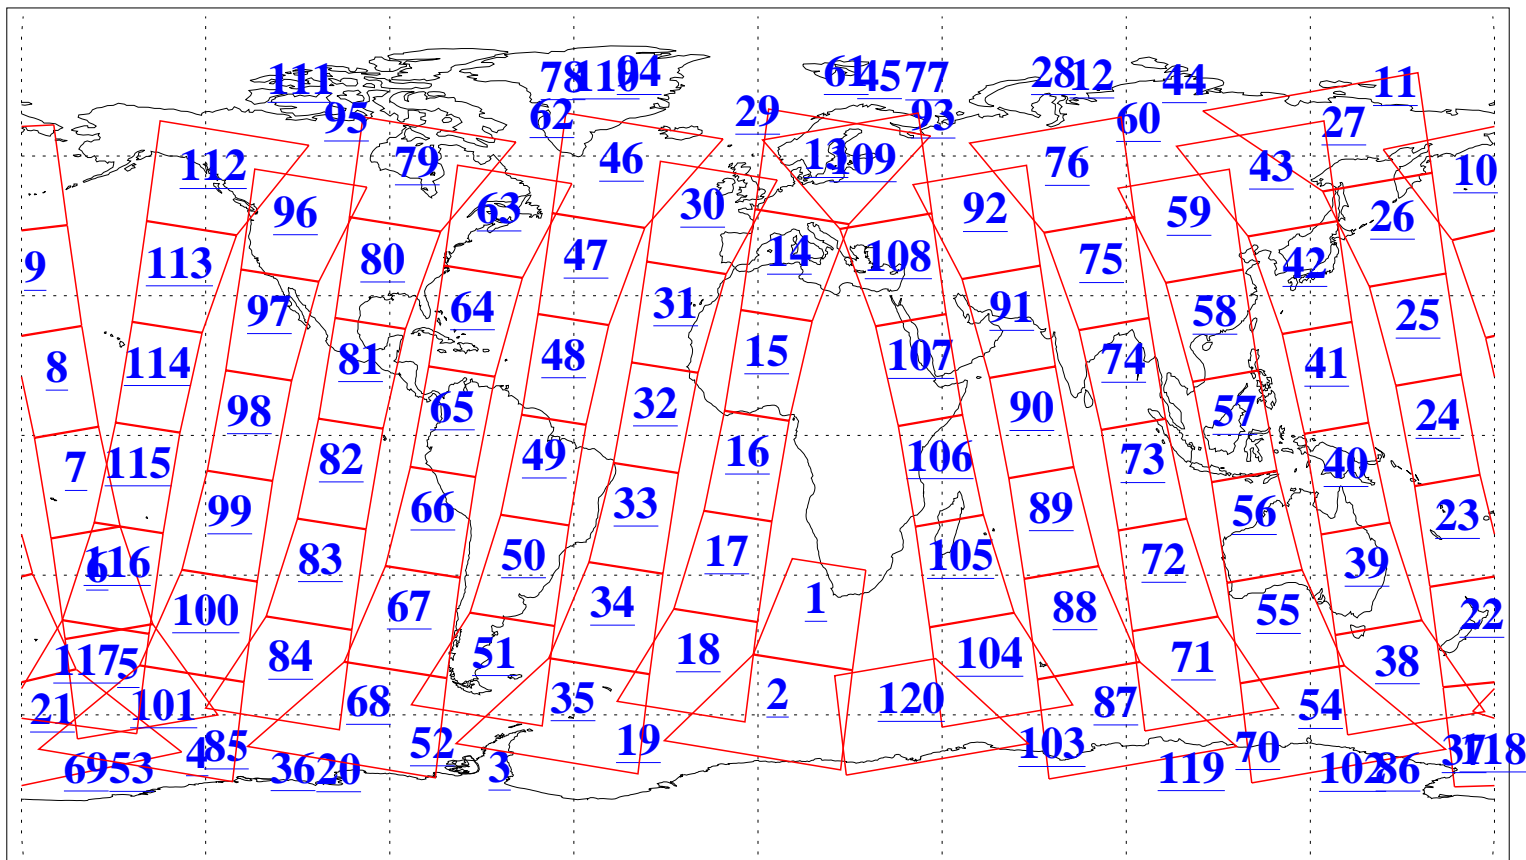

L1B Availability
AMSU Granules: 240
HSB Granules: 0
AIRS Granules: 214

11 May 2005
DoY 131
Aqua Day 1103
Granules: 1 to 120

Granules: 121 to 240

Legend: AMSU Available, HSB Available, AIRS Available

L1B Availability
AMSU Granules: 240
HSB Granules: 0
AIRS Granules: 214

11 May 2005
DoY 131
Aqua Day 1103
Ascending Granules

Descending Granules

Legend: AMSU Available, HSB Available, AIRS Available

L1B Availability
 AMSU Granules: 240
 HSB Granules: 0
 AIRS Granules: 214

11 May 2005
 DoY 131
 Aqua Day 1103

Northern Hemisphere Granules

Southern Hemisphere Granules

Legend: AMSU Available, HSB Available, AIRS Available