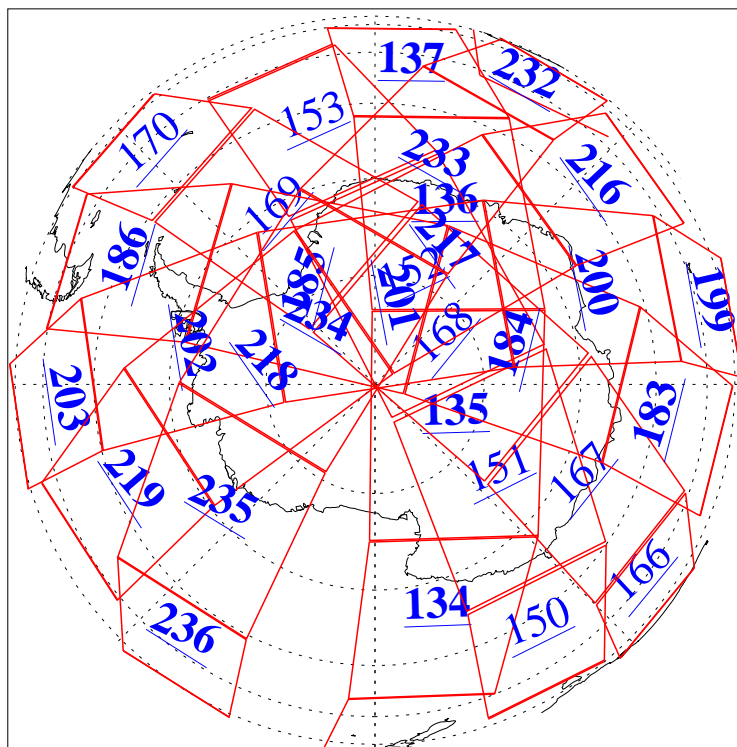

L1B Availability
AMSU Granules: 240
HSB Granules: 0
AIRS Granules: 214

11 May 2005
DoY 131
Aqua Day 1103
Granules: 1 to 120

Granules: 121 to 240

Legend: AMSU Available, HSB Available, AIRS Available

L1B Availability
AMSU Granules: 240
HSB Granules: 0
AIRS Granules: 214

11 May 2005
DoY 131
Aqua Day 1103
Ascending Granules

Descending Granules

Legend: AMSU Available, HSB Available, AIRS Available

L1B Availability
 AMSU Granules: 240
 HSB Granules: 0
 AIRS Granules: 214

11 May 2005
 DoY 131
 Aqua Day 1103

Northern Hemisphere Granules

Southern Hemisphere Granules

Legend: AMSU Available, HSB Available, AIRS Available