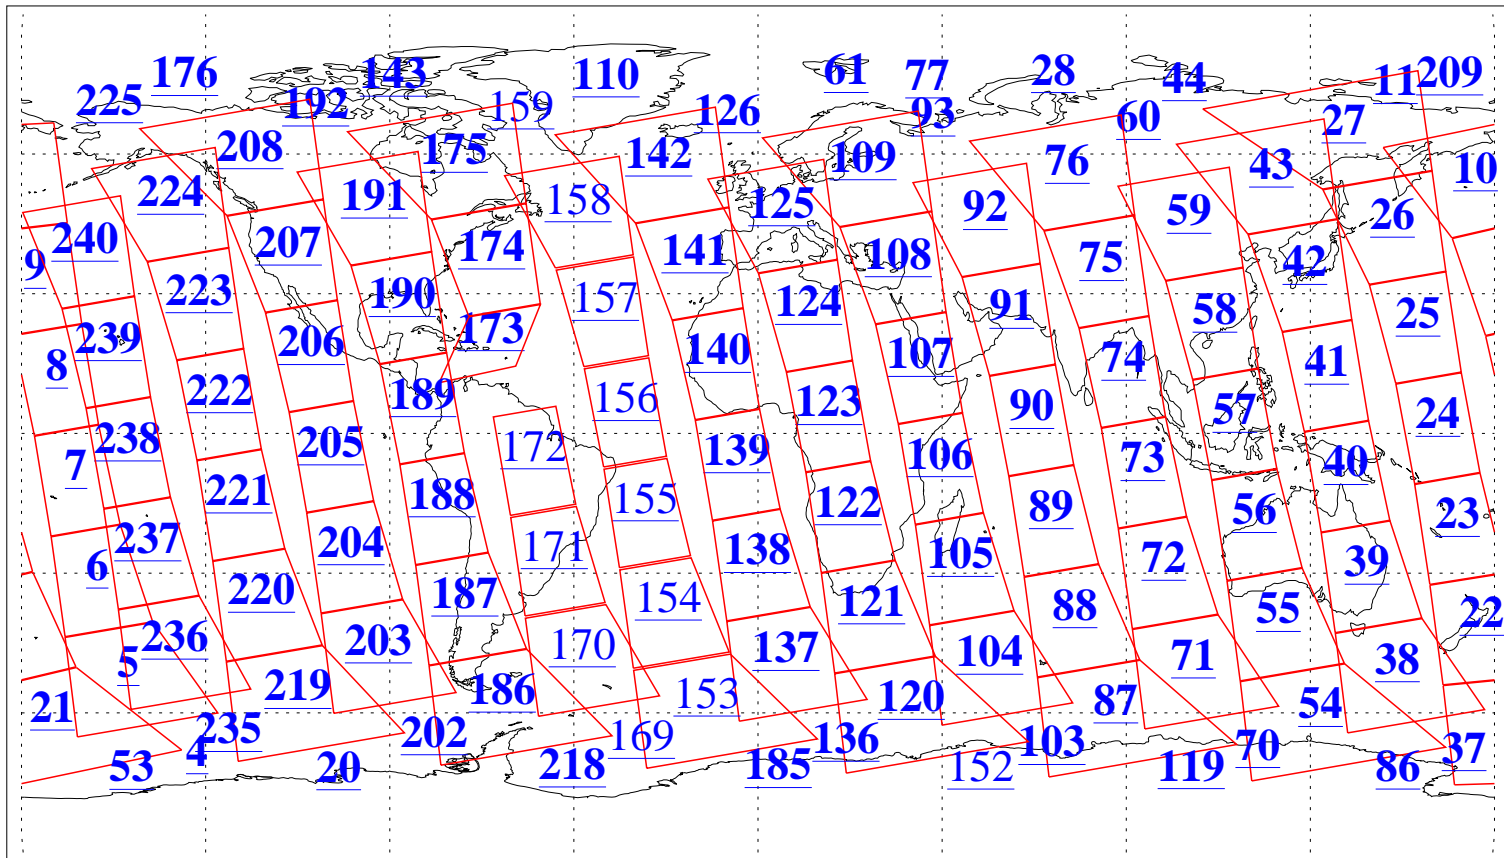

L1B Availability
AMSU Granules: 240
HSB Granules: 0
AIRS Granules: 214

11 May 2005
DoY 131
Aqua Day 1103
Granules: 1 to 120

Granules: 121 to 240

Legend: AMSU Available, HSB Available, AIRS Available

L1B Availability
AMSU Granules: 240
HSB Granules: 0
AIRS Granules: 214

11 May 2005
DoY 131
Aqua Day 1103
Ascending Granules

Descending Granules

Legend: AMSU Available, HSB Available, AIRS Available

L1B Availability
 AMSU Granules: 240
 HSB Granules: 0
 AIRS Granules: 214

11 May 2005
 DoY 131
 Aqua Day 1103

Northern Hemisphere Granules

Southern Hemisphere Granules

Legend: AMSU Available, HSB Available, AIRS Available