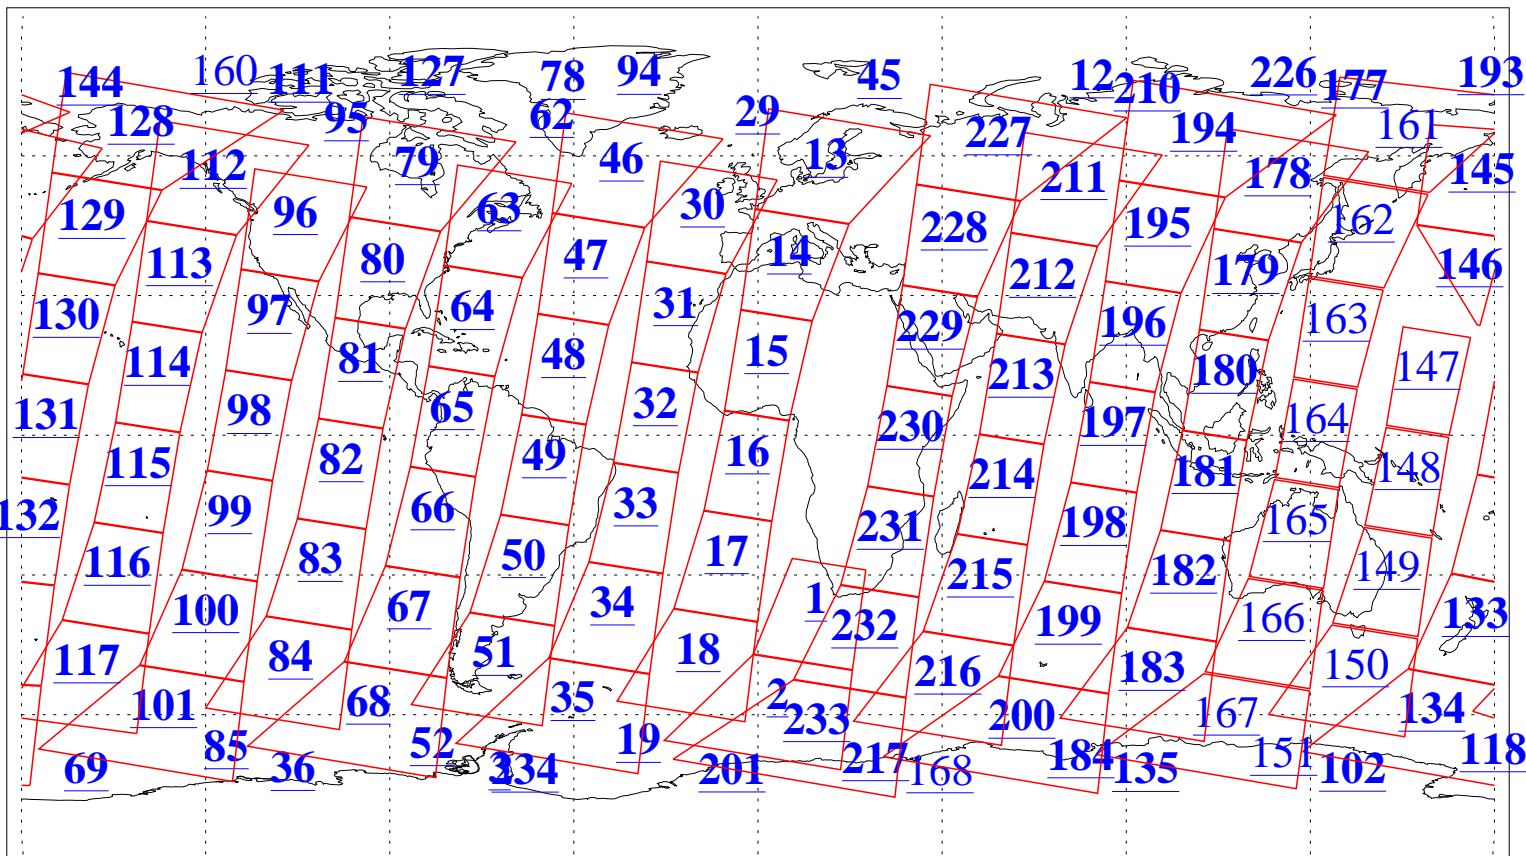

L1B Availability
AMSU Granules: 240
HSB Granules: 0
AIRS Granules: 214

11 May 2005
DoY 131
Aqua Day 1103
Granules: 1 to 120

Granules: 121 to 240

Legend: AMSU Available, HSB Available, AIRS Available

L1B Availability
AMSU Granules: 240
HSB Granules: 0
AIRS Granules: 214

11 May 2005
DoY 131
Aqua Day 1103
Ascending Granules

Descending Granules

Legend: AMSU Available, HSB Available, AIRS Available

L1B Availability
 AMSU Granules: 240
 HSB Granules: 0
 AIRS Granules: 214

11 May 2005
 DoY 131
 Aqua Day 1103

Northern Hemisphere Granules

Southern Hemisphere Granules

Legend: AMSU Available, HSB Available, AIRS Available