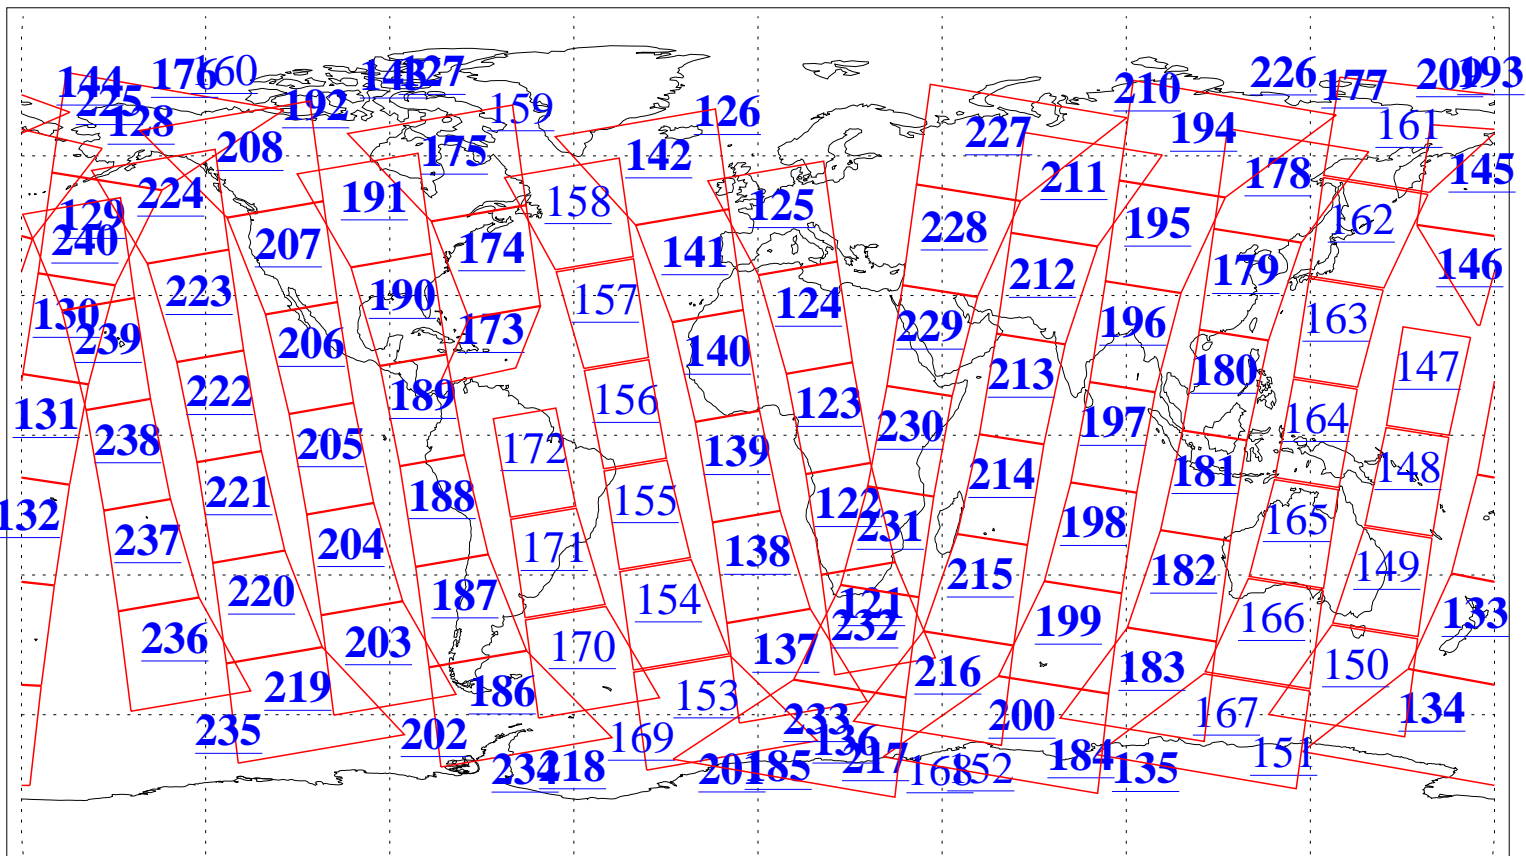

L1B Availability
AMSU Granules: 240
HSB Granules: 0
AIRS Granules: 214

11 May 2005
DoY 131
Aqua Day 1103
Granules: 1 to 120

Granules: 121 to 240

Legend: AMSU Available, HSB Available, AIRS Available

L1B Availability
AMSU Granules: 240
HSB Granules: 0
AIRS Granules: 214

11 May 2005
DoY 131
Aqua Day 1103
Ascending Granules

Descending Granules

Legend: AMSU Available, HSB Available, AIRS Available

L1B Availability
 AMSU Granules: 240
 HSB Granules: 0
 AIRS Granules: 214

11 May 2005
 DoY 131
 Aqua Day 1103