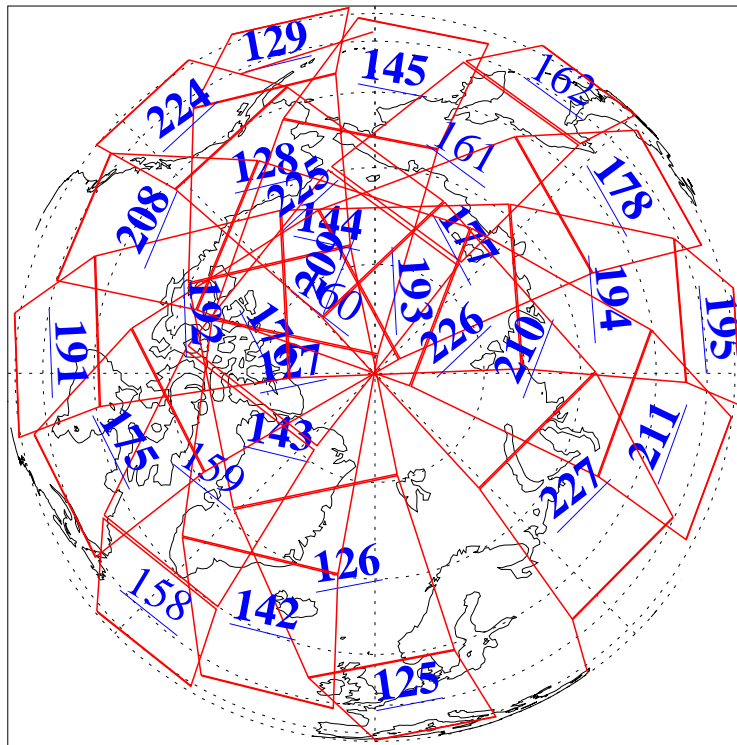

L1B Availability
AMSU Granules: 240
HSB Granules: 0
AIRS Granules: 214

11 May 2005
DoY 131
Aqua Day 1103
Granules: 1 to 120

Granules: 121 to 240

Legend: AMSU Available, HSB Available, AIRS Available

L1B Availability
AMSU Granules: 240
HSB Granules: 0
AIRS Granules: 214

11 May 2005
DoY 131
Aqua Day 1103
Ascending Granules

Descending Granules

Legend: AMSU Available, HSB Available, AIRS Available

L1B Availability
 AMSU Granules: 240
 HSB Granules: 0
 AIRS Granules: 214

11 May 2005
 DoY 131
 Aqua Day 1103

Northern Hemisphere Granules

Southern Hemisphere Granules

Legend: AMSU Available, HSB Available, AIRS Available