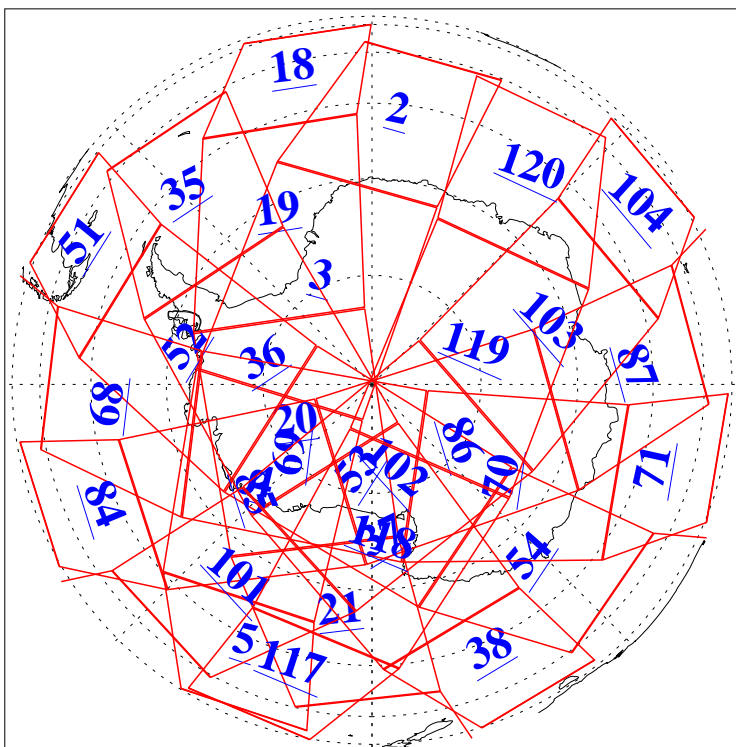

L1B Availability
AMSU Granules: 240
HSB Granules: 0
AIRS Granules: 214

11 May 2005
DoY 131
Aqua Day 1103
Granules: 1 to 120

Granules: 121 to 240

Legend: AMSU Available, HSB Available, AIRS Available

L1B Availability
AMSU Granules: 240
HSB Granules: 0
AIRS Granules: 214

11 May 2005
DoY 131
Aqua Day 1103
Ascending Granules

Descending Granules

Legend: AMSU Available, HSB Available, AIRS Available

L1B Availability
 AMSU Granules: 240
 HSB Granules: 0
 AIRS Granules: 214

11 May 2005
 DoY 131
 Aqua Day 1103

Northern Hemisphere Granules

Southern Hemisphere Granules

Legend: AMSU Available, HSB Available, AIRS Available