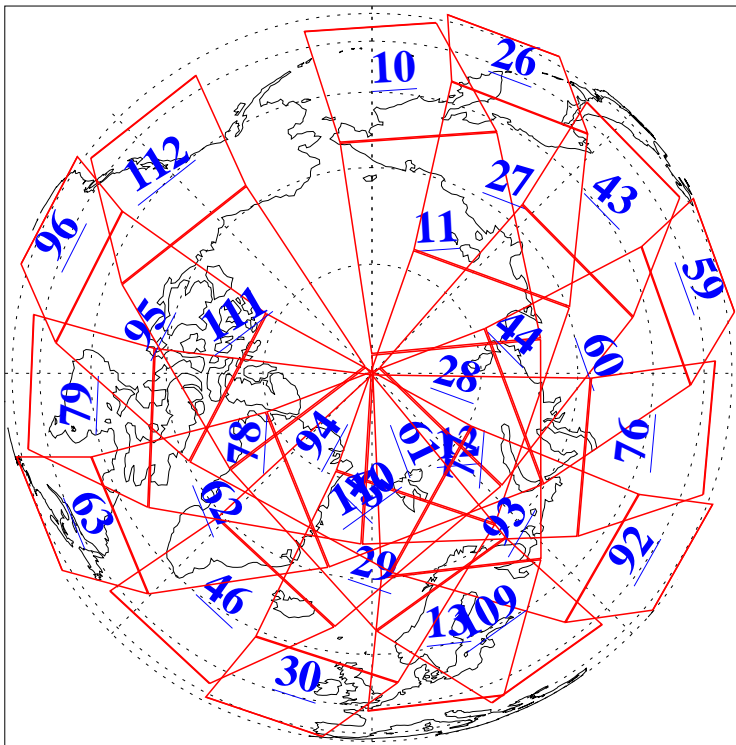

L1B Availability
AMSU Granules: 240
HSB Granules: 0
AIRS Granules: 214

11 May 2005
DoY 131
Aqua Day 1103
Granules: 1 to 120

Granules: 121 to 240

Legend: AMSU Available, HSB Available, AIRS Available

L1B Availability
AMSU Granules: 240
HSB Granules: 0
AIRS Granules: 214

11 May 2005
DoY 131
Aqua Day 1103
Ascending Granules

Descending Granules

Legend: AMSU Available, HSB Available, AIRS Available

L1B Availability
 AMSU Granules: 240
 HSB Granules: 0
 AIRS Granules: 214

11 May 2005
 DoY 131
 Aqua Day 1103

Northern Hemisphere Granules

Southern Hemisphere Granules

Legend: AMSU Available, HSB Available, AIRS Available