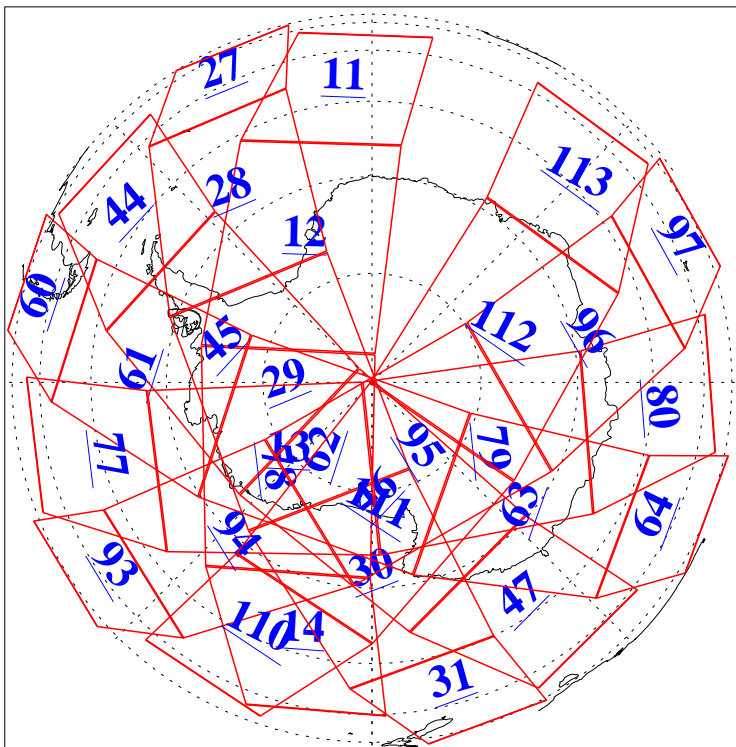

L1B Availability
AMSU Granules: 240
HSB Granules: 0
AIRS Granules: 240

10 May 2005
DoY 130
Aqua Day 1102
Granules: 1 to 120

Granules: 121 to 240

Legend: AMSU Available, HSB Available, AIRS Available

L1B Availability
AMSU Granules: 240
HSB Granules: 0
AIRS Granules: 240

10 May 2005
DoY 130
Aqua Day 1102
Ascending Granules

Descending Granules

Legend: AMSU Available, *HSB Available*, **AIRS Available**

L1B Availability
 AMSU Granules: 240
 HSB Granules: 0
 AIRS Granules: 240

10 May 2005
 DoY 130
 Aqua Day 1102

Northern Hemisphere Granules

Southern Hemisphere Granules

Legend: AMSU Available, HSB Available, AIRS Available