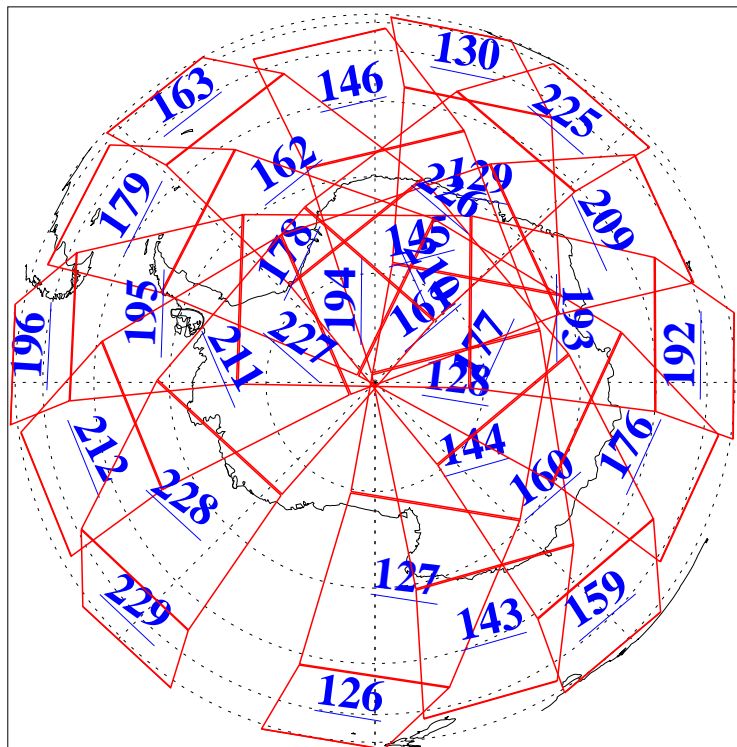

L1B Availability
AMSU Granules: 240
HSB Granules: 0
AIRS Granules: 240

10 May 2005
DoY 130
Aqua Day 1102
Granules: 1 to 120

Granules: 121 to 240

Legend: AMSU Available, HSB Available, AIRS Available

L1B Availability
AMSU Granules: 240
HSB Granules: 0
AIRS Granules: 240

10 May 2005
DoY 130
Aqua Day 1102
Ascending Granules

Descending Granules

Legend: AMSU Available, *HSB Available*, **AIRS Available**

L1B Availability
 AMSU Granules: 240
 HSB Granules: 0
 AIRS Granules: 240

10 May 2005
 DoY 130
 Aqua Day 1102

Northern Hemisphere Granules

Southern Hemisphere Granules

Legend: AMSU Available, HSB Available, AIRS Available