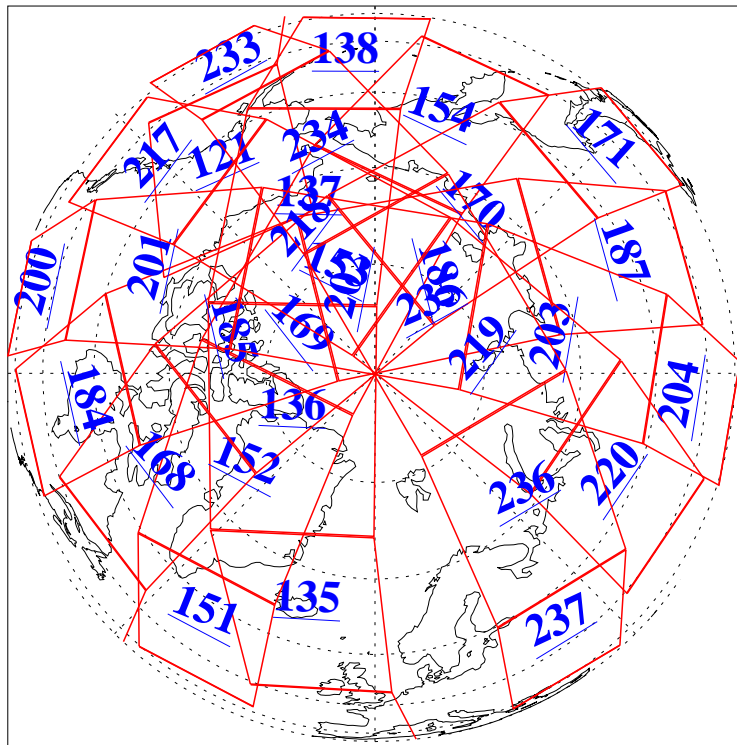

L1B Availability
AMSU Granules: 240
HSB Granules: 0
AIRS Granules: 240

10 May 2005
DoY 130
Aqua Day 1102
Granules: 1 to 120

Granules: 121 to 240

Legend: AMSU Available, HSB Available, AIRS Available

L1B Availability
AMSU Granules: 240
HSB Granules: 0
AIRS Granules: 240

10 May 2005
DoY 130
Aqua Day 1102
Ascending Granules

Descending Granules

Legend: AMSU Available, *HSB Available*, **AIRS Available**

L1B Availability
 AMSU Granules: 240
 HSB Granules: 0
 AIRS Granules: 240

10 May 2005
 DoY 130
 Aqua Day 1102

Northern Hemisphere Granules

Southern Hemisphere Granules

Legend: AMSU Available, HSB Available, AIRS Available