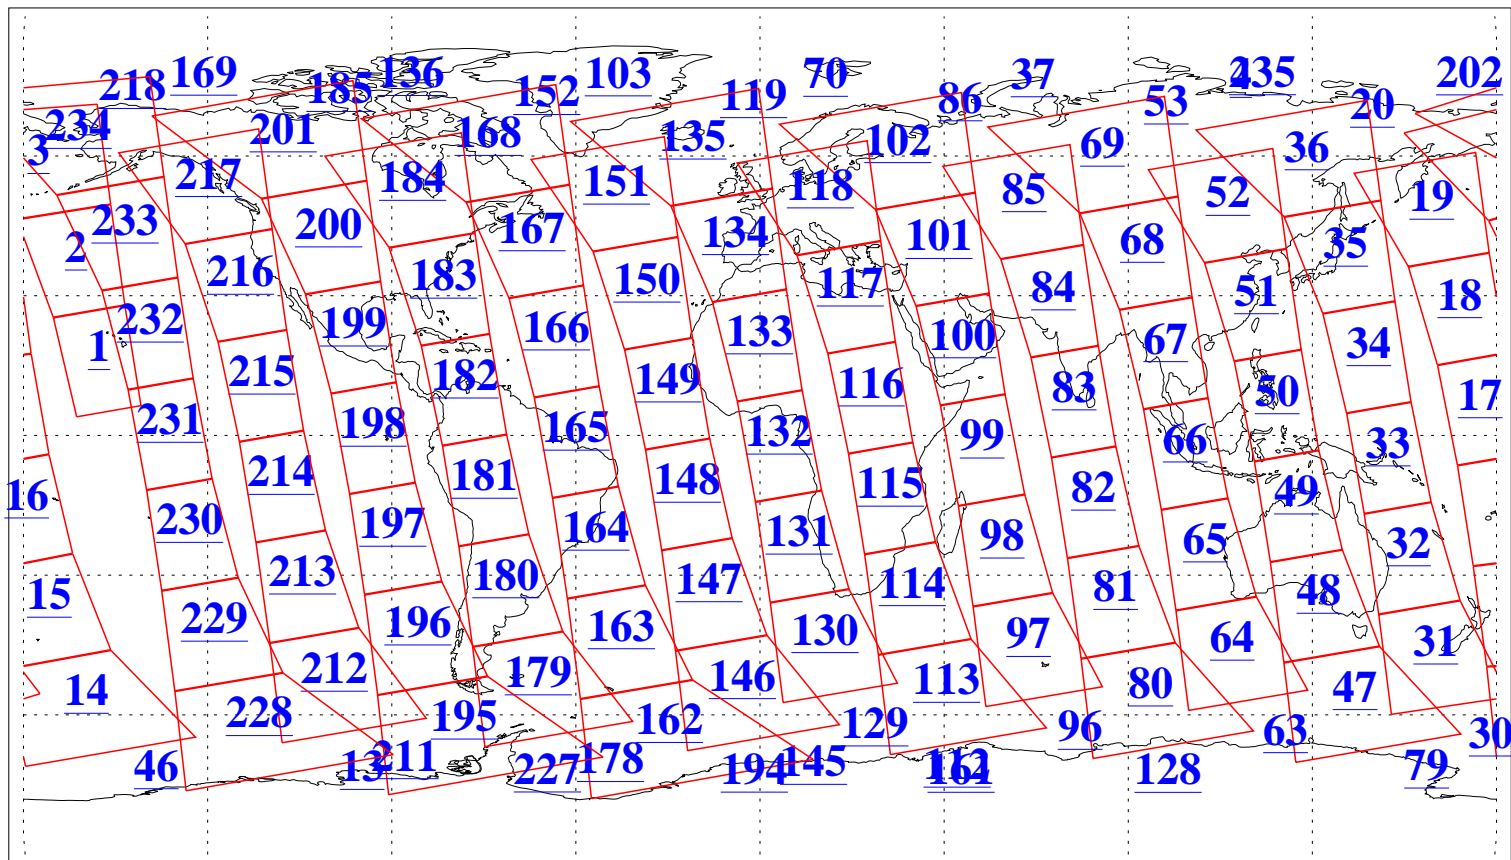

L1B Availability
AMSU Granules: 240
HSB Granules: 0
AIRS Granules: 240

10 May 2005
DoY 130
Aqua Day 1102
Granules: 1 to 120

Granules: 121 to 240

Legend: AMSU Available, HSB Available, AIRS Available

L1B Availability
AMSU Granules: 240
HSB Granules: 0
AIRS Granules: 240

10 May 2005
DoY 130
Aqua Day 1102
Ascending Granules

Descending Granules

Legend: AMSU Available, *HSB Available*, **AIRS Available**

L1B Availability
 AMSU Granules: 240
 HSB Granules: 0
 AIRS Granules: 240

10 May 2005
 DoY 130
 Aqua Day 1102

Northern Hemisphere Granules

Southern Hemisphere Granules

Legend: AMSU Available, HSB Available, AIRS Available