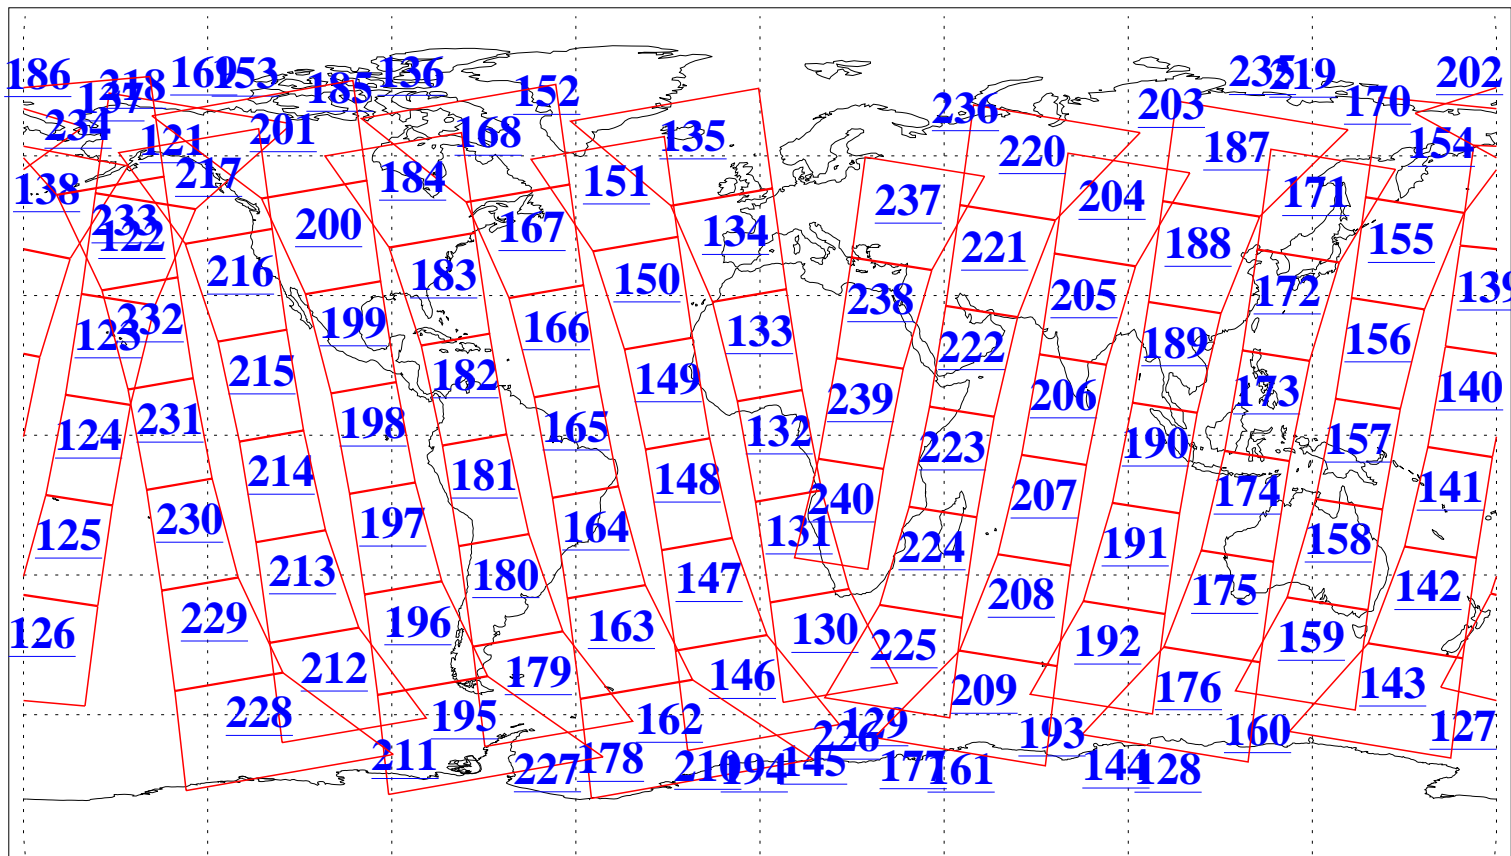

L1B Availability
AMSU Granules: 240
HSB Granules: 0
AIRS Granules: 240

10 May 2005
DoY 130
Aqua Day 1102
Granules: 1 to 120

Granules: 121 to 240

Legend: AMSU Available, HSB Available, AIRS Available

L1B Availability
AMSU Granules: 240
HSB Granules: 0
AIRS Granules: 240

10 May 2005
DoY 130
Aqua Day 1102
Ascending Granules

Descending Granules

Legend: AMSU Available, *HSB Available*, **AIRS Available**

L1B Availability
 AMSU Granules: 240
 HSB Granules: 0
 AIRS Granules: 240

10 May 2005
 DoY 130
 Aqua Day 1102

Northern Hemisphere Granules

Southern Hemisphere Granules

Legend: AMSU Available, HSB Available, AIRS Available