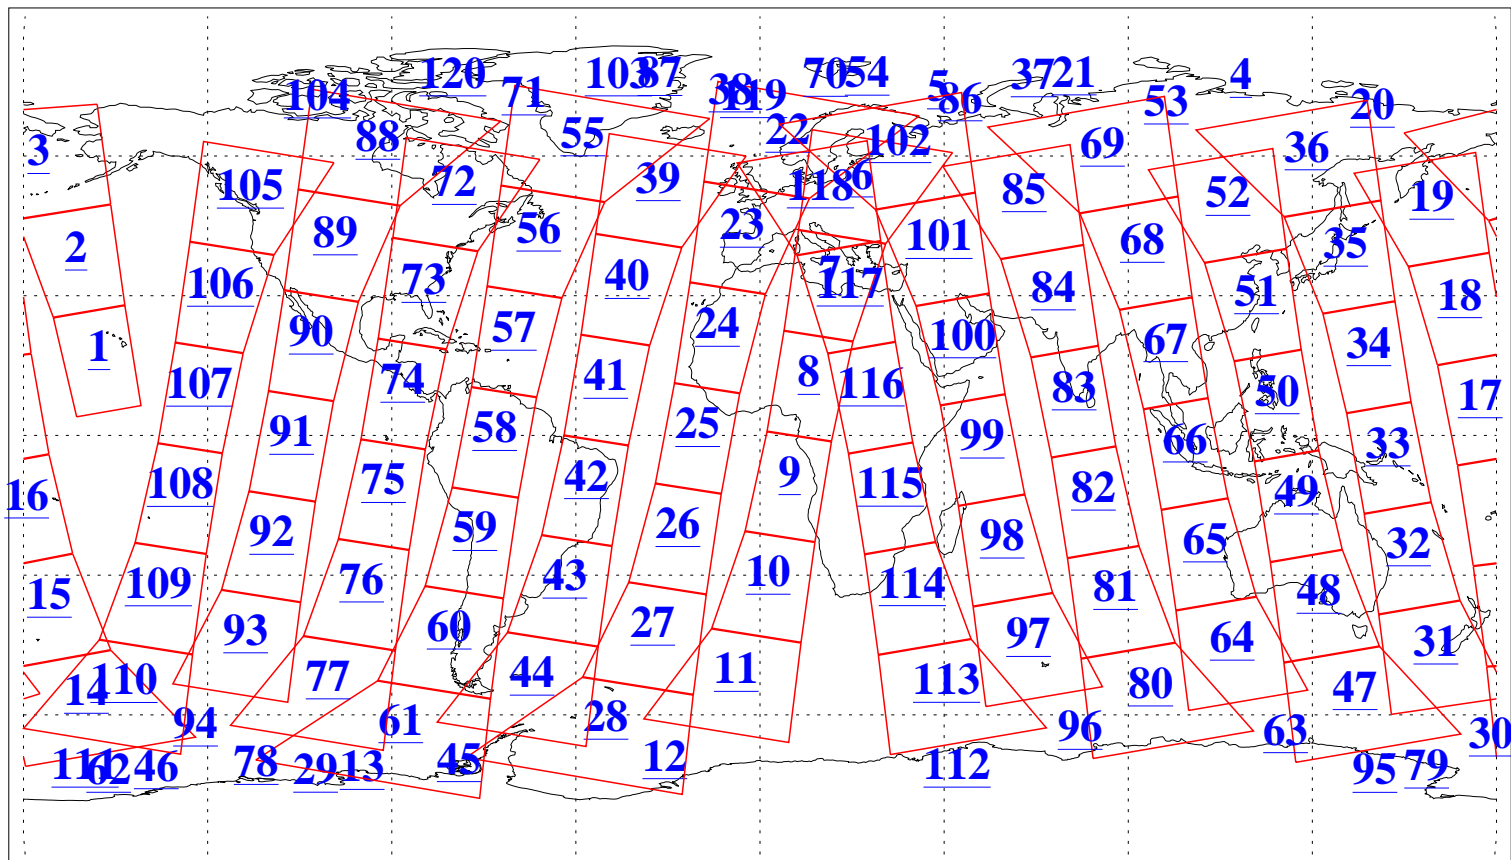

L1B Availability
AMSU Granules: 240
HSB Granules: 0
AIRS Granules: 240

10 May 2005
DoY 130
Aqua Day 1102
Granules: 1 to 120

Granules: 121 to 240

Legend: AMSU Available, HSB Available, AIRS Available

L1B Availability
AMSU Granules: 240
HSB Granules: 0
AIRS Granules: 240

10 May 2005
DoY 130
Aqua Day 1102
Ascending Granules

Descending Granules

Legend: AMSU Available, *HSB Available*, **AIRS Available**

L1B Availability
 AMSU Granules: 240
 HSB Granules: 0
 AIRS Granules: 240

10 May 2005
 DoY 130
 Aqua Day 1102

Northern Hemisphere Granules

Southern Hemisphere Granules

Legend: AMSU Available, HSB Available, AIRS Available