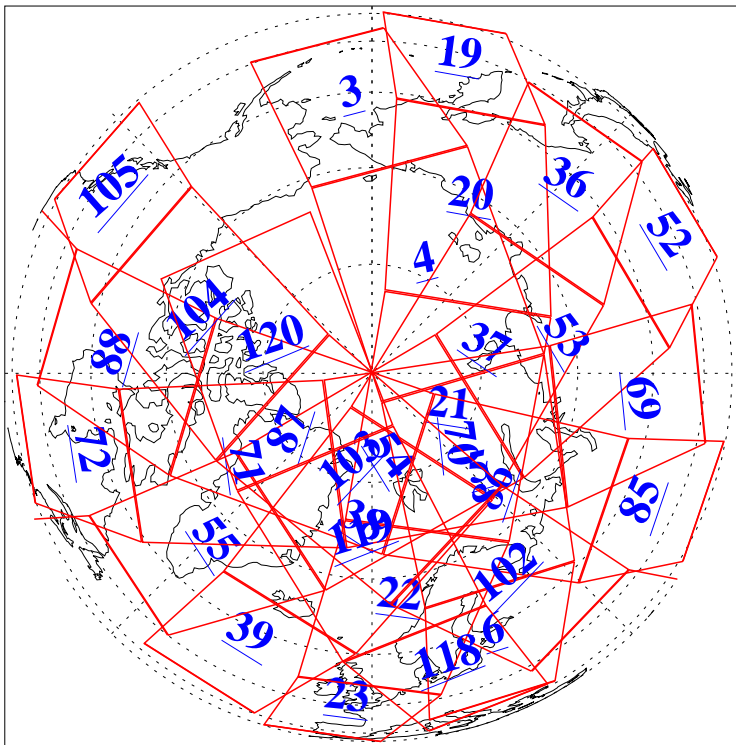

L1B Availability
AMSU Granules: 240
HSB Granules: 0
AIRS Granules: 240

10 May 2005
DoY 130
Aqua Day 1102
Granules: 1 to 120

Granules: 121 to 240

Legend: AMSU Available, HSB Available, AIRS Available

L1B Availability
AMSU Granules: 240
HSB Granules: 0
AIRS Granules: 240

10 May 2005
DoY 130
Aqua Day 1102
Ascending Granules

Descending Granules

Legend: AMSU Available, *HSB Available*, **AIRS Available**

L1B Availability
 AMSU Granules: 240
 HSB Granules: 0
 AIRS Granules: 240

10 May 2005
 DoY 130
 Aqua Day 1102

Northern Hemisphere Granules

Southern Hemisphere Granules

Legend: AMSU Available, HSB Available, AIRS Available