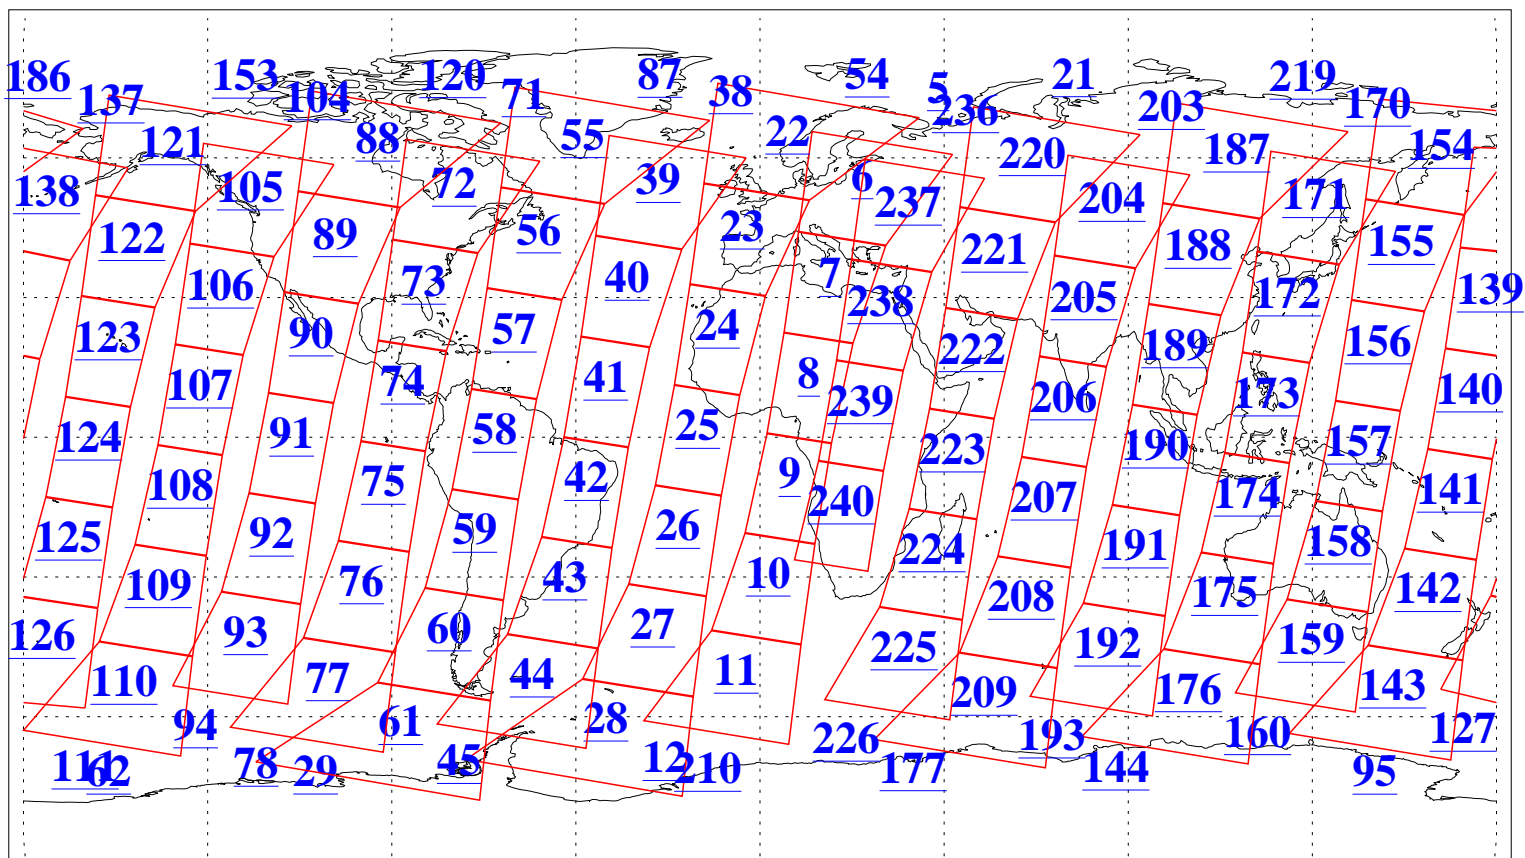

L1B Availability
AMSU Granules: 240
HSB Granules: 0
AIRS Granules: 240

10 May 2005
DoY 130
Aqua Day 1102
Granules: 1 to 120

Granules: 121 to 240

Legend: AMSU Available, HSB Available, AIRS Available

L1B Availability
AMSU Granules: 240
HSB Granules: 0
AIRS Granules: 240

10 May 2005
DoY 130
Aqua Day 1102
Ascending Granules

Descending Granules

Legend: AMSU Available, *HSB Available*, **AIRS Available**

L1B Availability
 AMSU Granules: 240
 HSB Granules: 0
 AIRS Granules: 240

10 May 2005
 DoY 130
 Aqua Day 1102

Northern Hemisphere Granules

Southern Hemisphere Granules

Legend: AMSU Available, HSB Available, AIRS Available