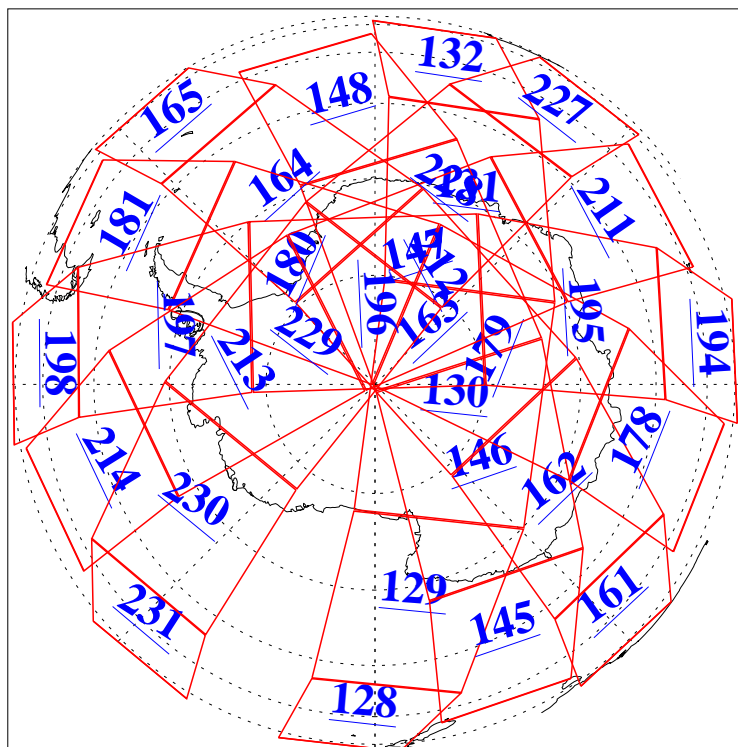

L1B Availability  
AMSU Granules: 240  
HSB Granules: 0  
AIRS Granules: 240

8 May 2005  
DoY 128  
Aqua Day 1100  
Granules: 1 to 120

Granules: 121 to 240

Legend: AMSU Available, HSB Available, AIRS Available

L1B Availability  
AMSU Granules: 240  
HSB Granules: 0  
AIRS Granules: 240

8 May 2005  
DoY 128  
Aqua Day 1100  
Ascending Granules

Descending Granules

Legend: AMSU Available, HSB Available, AIRS Available

L1B Availability  
 AMSU Granules: 240  
 HSB Granules: 0  
 AIRS Granules: 240

8 May 2005  
 DoY 128  
 Aqua Day 1100

Northern Hemisphere Granules

Southern Hemisphere Granules

Legend: AMSU Available, HSB Available, AIRS Available