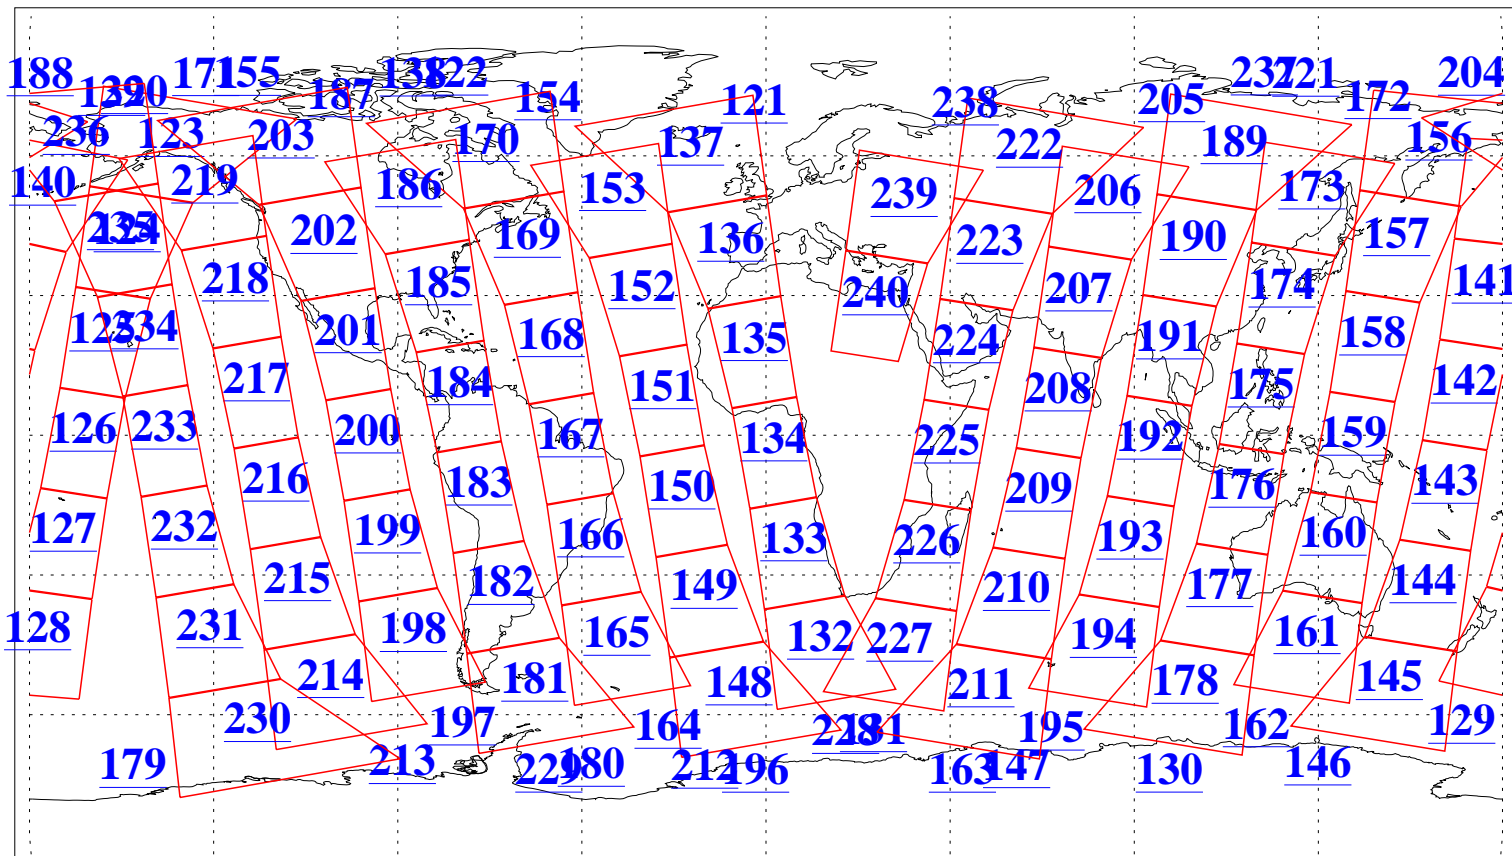

L1B Availability  
AMSU Granules: 240  
HSB Granules: 0  
AIRS Granules: 240

8 May 2005  
DoY 128  
Aqua Day 1100  
Granules: 1 to 120

Granules: 121 to 240

Legend: AMSU Available, HSB Available, AIRS Available

L1B Availability  
AMSU Granules: 240  
HSB Granules: 0  
AIRS Granules: 240

8 May 2005  
DoY 128  
Aqua Day 1100  
Ascending Granules

Descending Granules

Legend: AMSU Available, HSB Available, AIRS Available

L1B Availability  
 AMSU Granules: 240  
 HSB Granules: 0  
 AIRS Granules: 240

8 May 2005  
 DoY 128  
 Aqua Day 1100

Northern Hemisphere Granules

Southern Hemisphere Granules

Legend: AMSU Available, HSB Available, AIRS Available