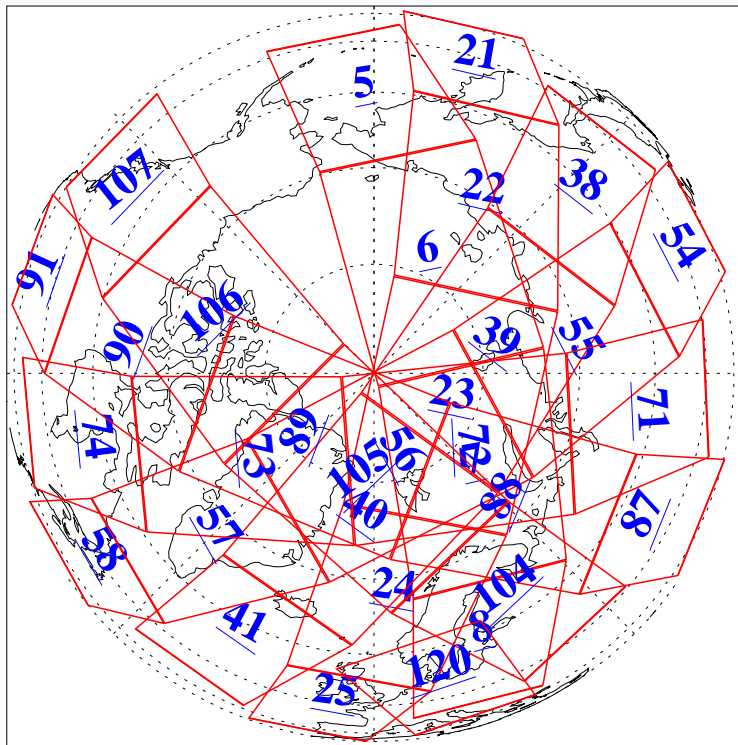

L1B Availability  
AMSU Granules: 240  
HSB Granules: 0  
AIRS Granules: 240

8 May 2005  
DoY 128  
Aqua Day 1100  
Granules: 1 to 120

Granules: 121 to 240

Legend: AMSU Available, HSB Available, AIRS Available

L1B Availability  
AMSU Granules: 240  
HSB Granules: 0  
AIRS Granules: 240

8 May 2005  
DoY 128  
Aqua Day 1100  
Ascending Granules

Descending Granules

Legend: AMSU Available, HSB Available, AIRS Available

L1B Availability  
 AMSU Granules: 240  
 HSB Granules: 0  
 AIRS Granules: 240

8 May 2005  
 DoY 128  
 Aqua Day 1100

Northern Hemisphere Granules

Southern Hemisphere Granules

Legend: AMSU Available, HSB Available, AIRS Available