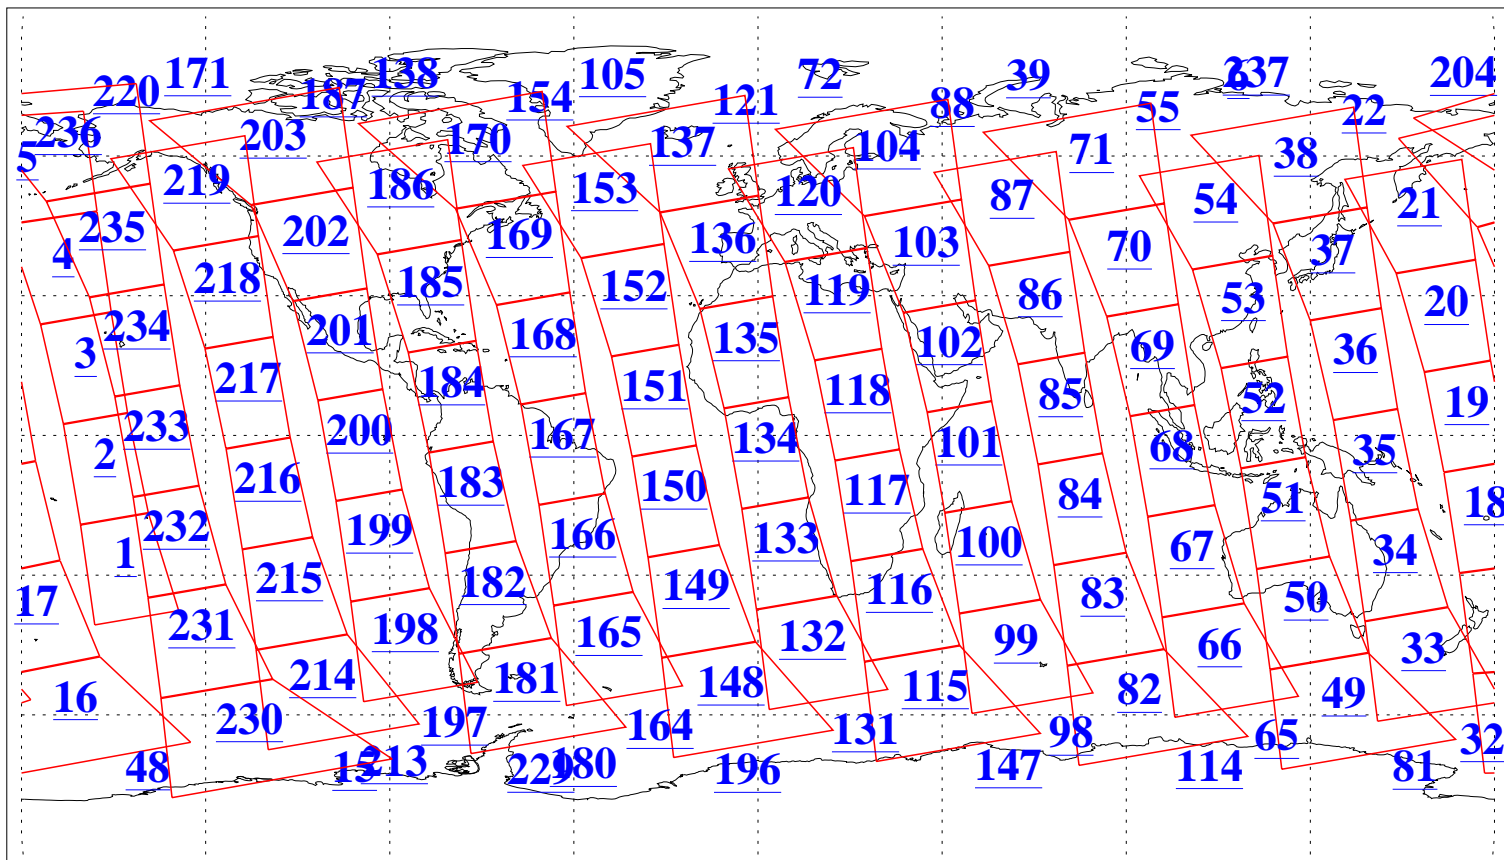

L1B Availability  
AMSU Granules: 240  
HSB Granules: 0  
AIRS Granules: 240

8 May 2005  
DoY 128  
Aqua Day 1100  
Granules: 1 to 120

Granules: 121 to 240

Legend: AMSU Available, HSB Available, AIRS Available

L1B Availability  
AMSU Granules: 240  
HSB Granules: 0  
AIRS Granules: 240

8 May 2005  
DoY 128  
Aqua Day 1100  
Ascending Granules

Descending Granules

Legend: AMSU Available, HSB Available, AIRS Available

L1B Availability  
 AMSU Granules: 240  
 HSB Granules: 0  
 AIRS Granules: 240

8 May 2005  
 DoY 128  
 Aqua Day 1100

Northern Hemisphere Granules

Southern Hemisphere Granules

Legend: AMSU Available, HSB Available, AIRS Available