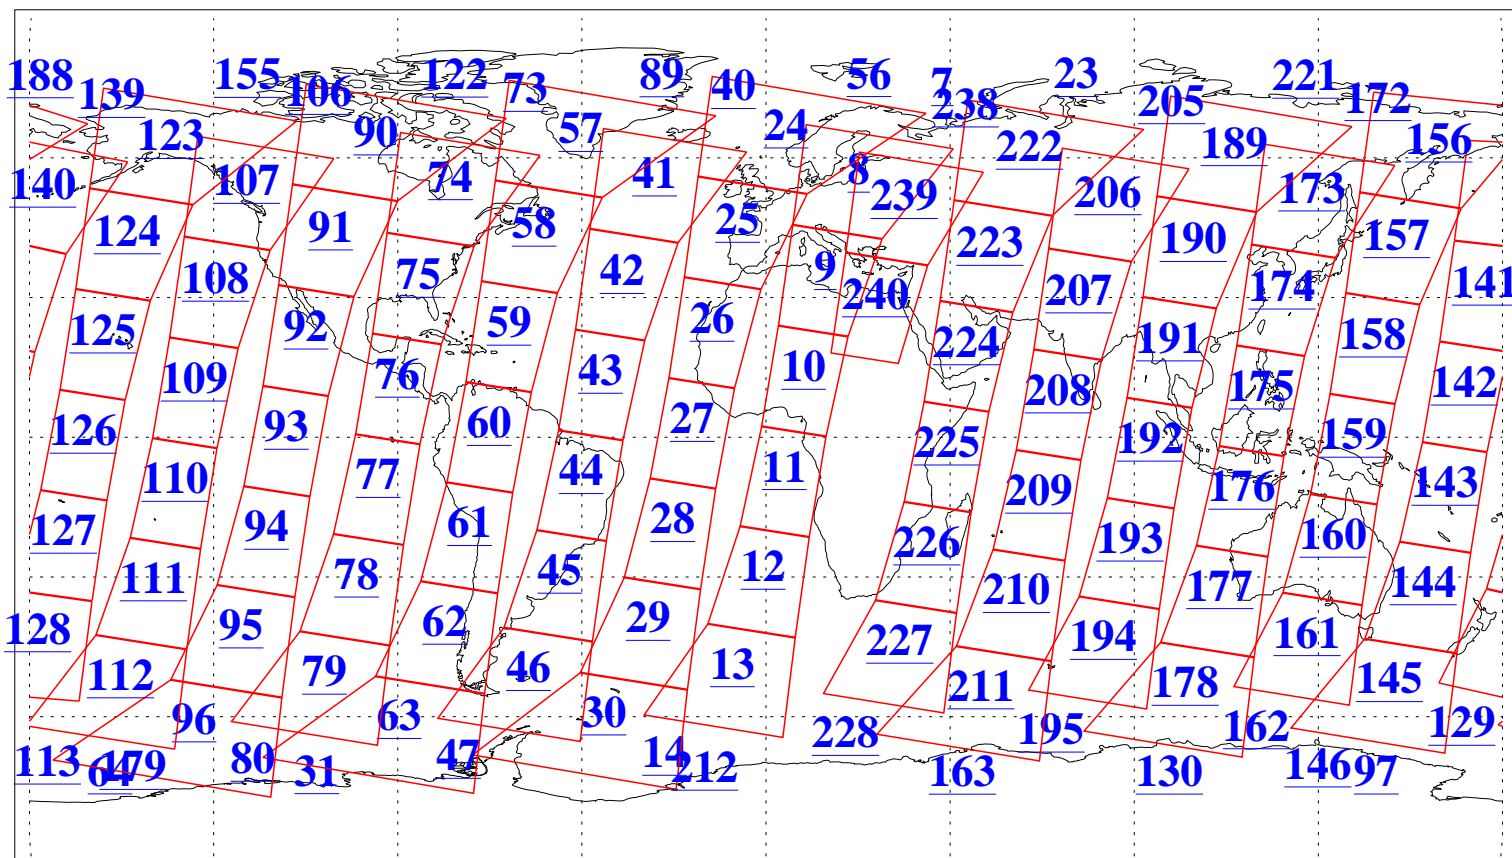

L1B Availability  
AMSU Granules: 240  
HSB Granules: 0  
AIRS Granules: 240

8 May 2005  
DoY 128  
Aqua Day 1100  
Granules: 1 to 120

Granules: 121 to 240

Legend: AMSU Available, HSB Available, AIRS Available

L1B Availability  
AMSU Granules: 240  
HSB Granules: 0  
AIRS Granules: 240

8 May 2005  
DoY 128  
Aqua Day 1100  
Ascending Granules

Descending Granules

Legend: AMSU Available, HSB Available, AIRS Available

L1B Availability  
 AMSU Granules: 240  
 HSB Granules: 0  
 AIRS Granules: 240

8 May 2005  
 DoY 128  
 Aqua Day 1100

Northern Hemisphere Granules

Southern Hemisphere Granules

Legend: AMSU Available, HSB Available, AIRS Available