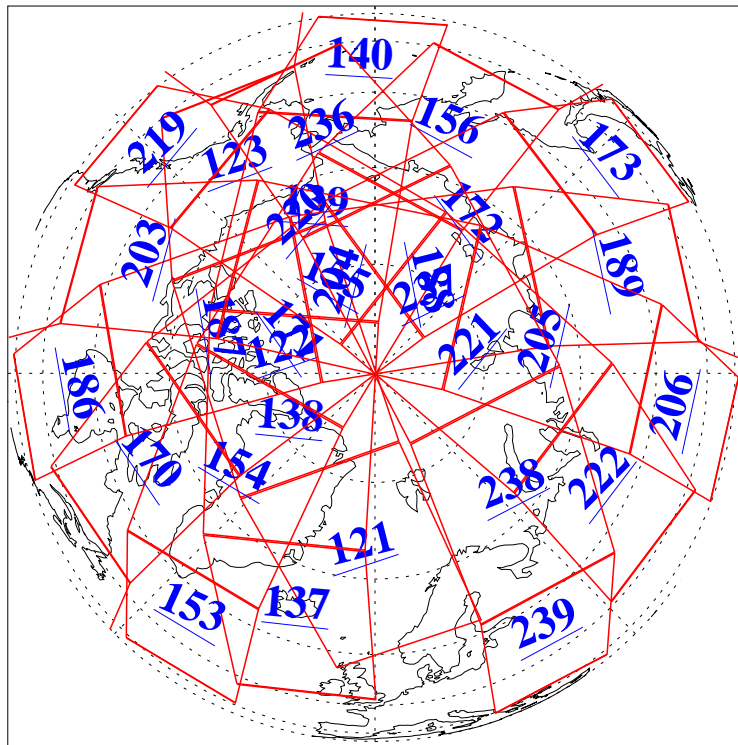

L1B Availability  
AMSU Granules: 240  
HSB Granules: 0  
AIRS Granules: 240

8 May 2005  
DoY 128  
Aqua Day 1100  
Granules: 1 to 120

Granules: 121 to 240

Legend: AMSU Available, HSB Available, AIRS Available

L1B Availability  
AMSU Granules: 240  
HSB Granules: 0  
AIRS Granules: 240

8 May 2005  
DoY 128  
Aqua Day 1100  
Ascending Granules

Descending Granules

Legend: AMSU Available, HSB Available, AIRS Available

L1B Availability  
 AMSU Granules: 240  
 HSB Granules: 0  
 AIRS Granules: 240

8 May 2005  
 DoY 128  
 Aqua Day 1100

Northern Hemisphere Granules

Southern Hemisphere Granules

Legend: AMSU Available, HSB Available, AIRS Available