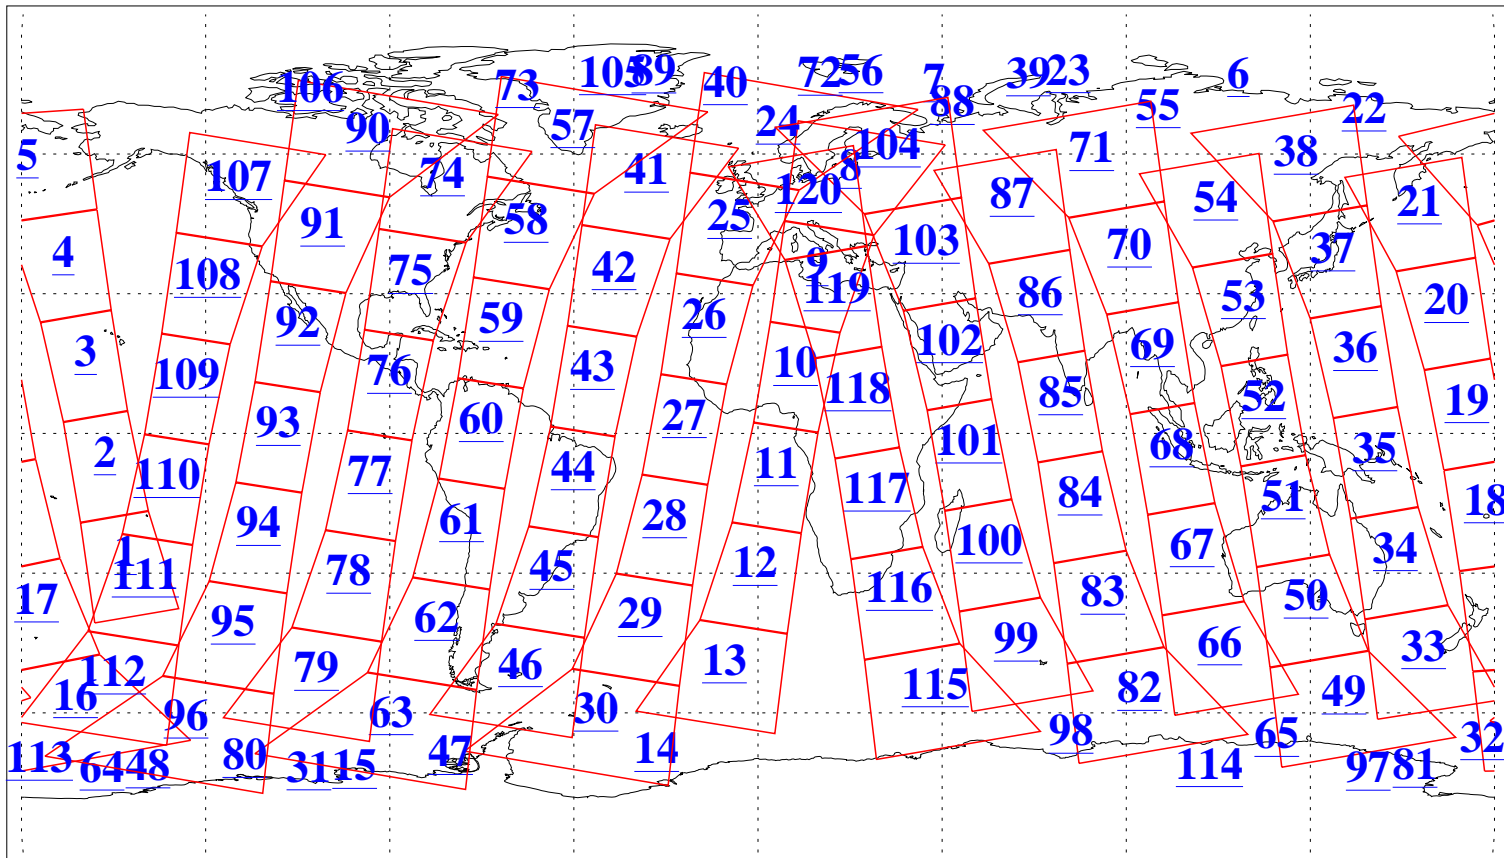

L1B Availability  
AMSU Granules: 240  
HSB Granules: 0  
AIRS Granules: 240

8 May 2005  
DoY 128  
Aqua Day 1100  
Granules: 1 to 120

Granules: 121 to 240

Legend: AMSU Available, HSB Available, AIRS Available

L1B Availability  
AMSU Granules: 240  
HSB Granules: 0  
AIRS Granules: 240

8 May 2005  
DoY 128  
Aqua Day 1100  
Ascending Granules

Descending Granules

Legend: AMSU Available, HSB Available, AIRS Available

L1B Availability  
 AMSU Granules: 240  
 HSB Granules: 0  
 AIRS Granules: 240

8 May 2005  
 DoY 128  
 Aqua Day 1100

Northern Hemisphere Granules

Southern Hemisphere Granules

Legend: AMSU Available, HSB Available, AIRS Available