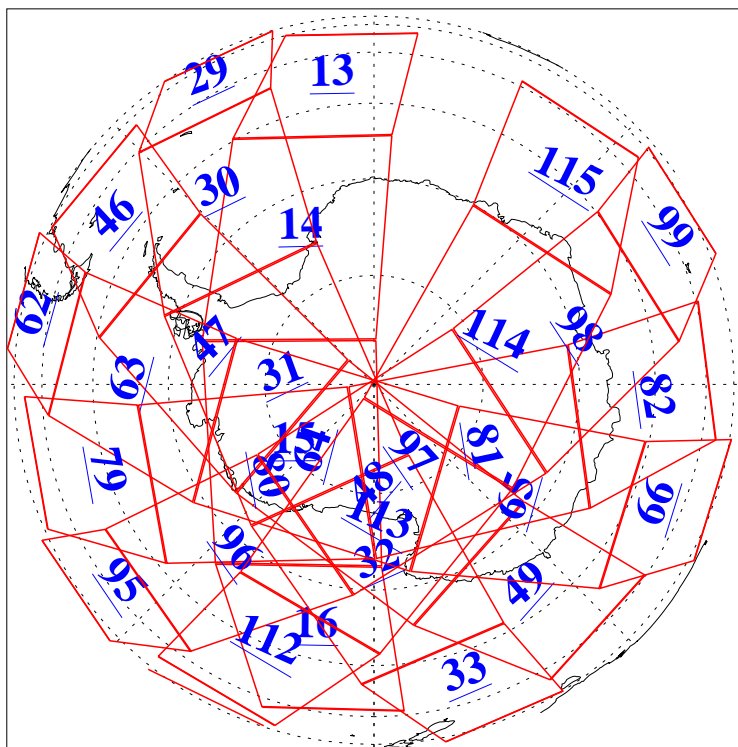

L1B Availability  
AMSU Granules: 240  
HSB Granules: 0  
AIRS Granules: 240

8 May 2005  
DoY 128  
Aqua Day 1100  
Granules: 1 to 120

Granules: 121 to 240

Legend: AMSU Available, HSB Available, AIRS Available

L1B Availability  
AMSU Granules: 240  
HSB Granules: 0  
AIRS Granules: 240

8 May 2005  
DoY 128  
Aqua Day 1100  
Ascending Granules

Descending Granules

Legend: AMSU Available, HSB Available, AIRS Available

L1B Availability  
 AMSU Granules: 240  
 HSB Granules: 0  
 AIRS Granules: 240

8 May 2005  
 DoY 128  
 Aqua Day 1100

Northern Hemisphere Granules

Southern Hemisphere Granules

Legend: AMSU Available, HSB Available, AIRS Available