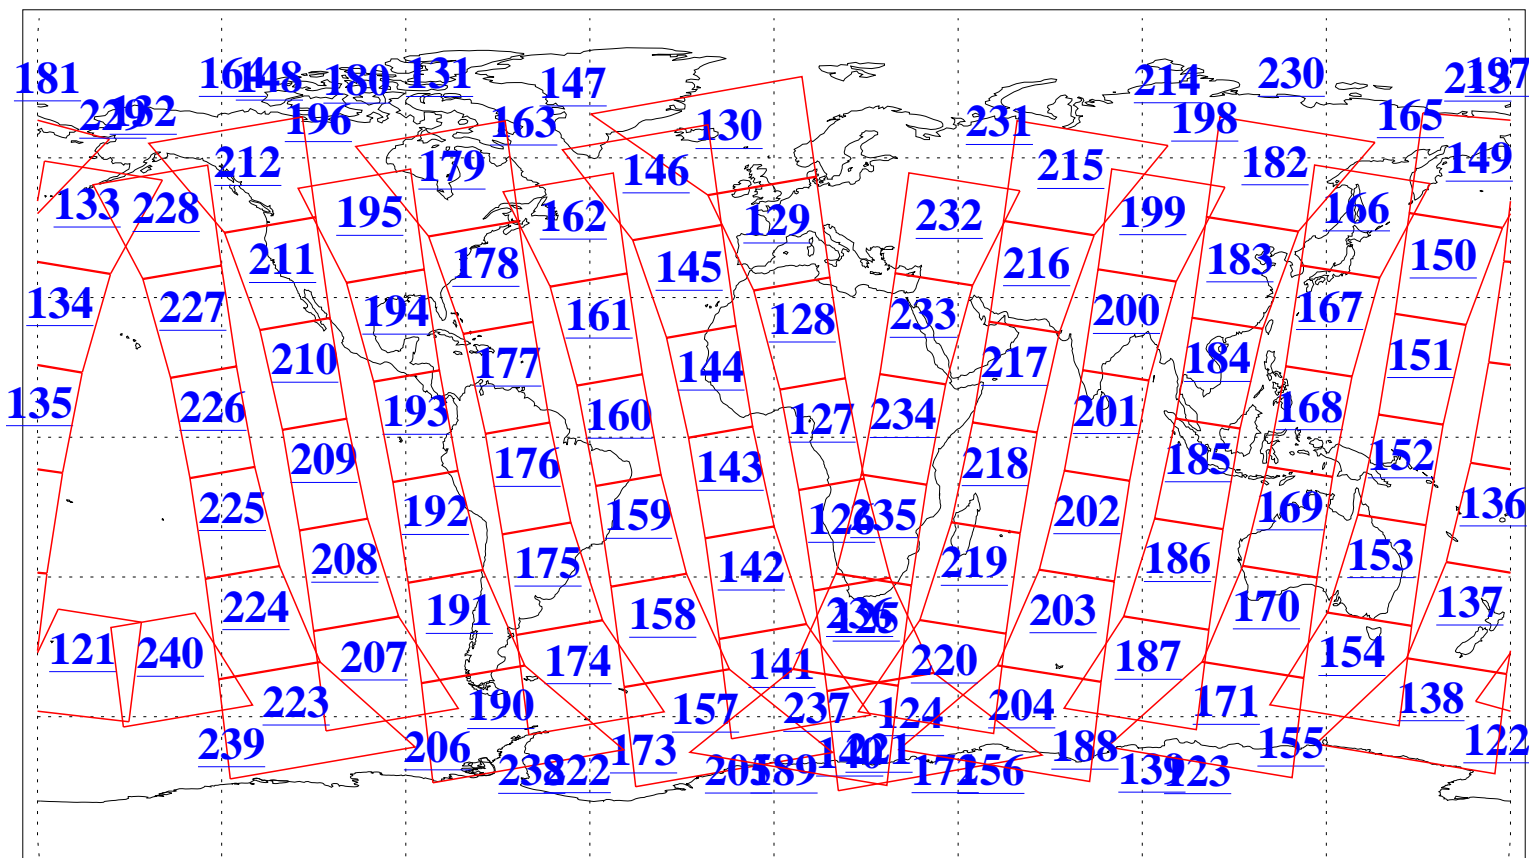

L1B Availability  
AMSU Granules: 240  
HSB Granules: 0  
AIRS Granules: 240

7 May 2005  
DoY 127  
Aqua Day 1099  
Granules: 1 to 120

Granules: 121 to 240

Legend: AMSU Available, HSB Available, AIRS Available

L1B Availability  
AMSU Granules: 240  
HSB Granules: 0  
AIRS Granules: 240

7 May 2005  
DoY 127  
Aqua Day 1099  
Ascending Granules

Descending Granules

Legend: AMSU Available, HSB Available, AIRS Available

L1B Availability  
 AMSU Granules: 240  
 HSB Granules: 0  
 AIRS Granules: 240

7 May 2005  
 DoY 127  
 Aqua Day 1099

Northern Hemisphere Granules

Southern Hemisphere Granules

Legend: AMSU Available, HSB Available, AIRS Available