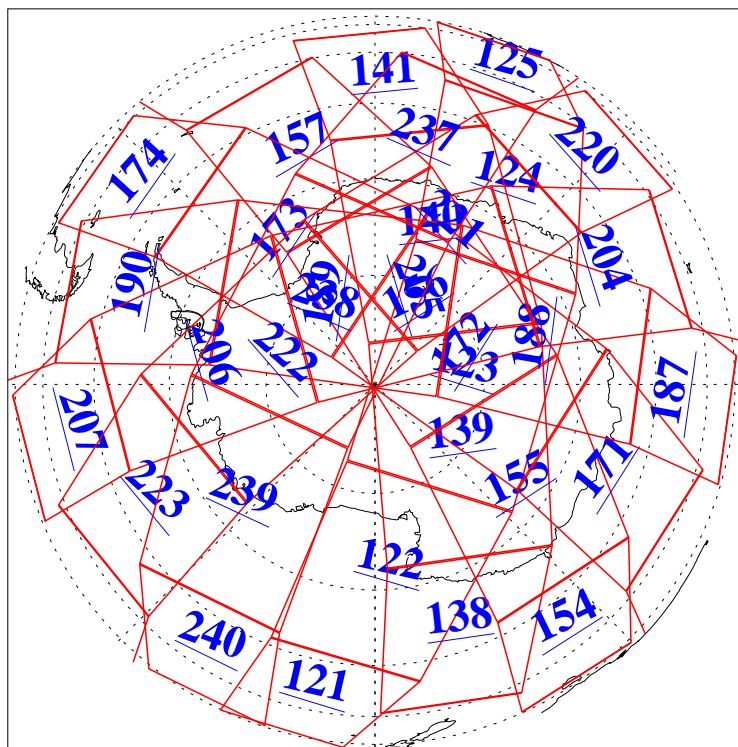

L1B Availability  
AMSU Granules: 240  
HSB Granules: 0  
AIRS Granules: 240

7 May 2005  
DoY 127  
Aqua Day 1099  
Granules: 1 to 120

Granules: 121 to 240

Legend: AMSU Available, HSB Available, AIRS Available

L1B Availability  
AMSU Granules: 240  
HSB Granules: 0  
AIRS Granules: 240

7 May 2005  
DoY 127  
Aqua Day 1099  
Ascending Granules

Descending Granules

Legend: AMSU Available, HSB Available, AIRS Available

L1B Availability  
 AMSU Granules: 240  
 HSB Granules: 0  
 AIRS Granules: 240

7 May 2005  
 DoY 127  
 Aqua Day 1099

Northern Hemisphere Granules

Southern Hemisphere Granules

Legend: AMSU Available, HSB Available, AIRS Available