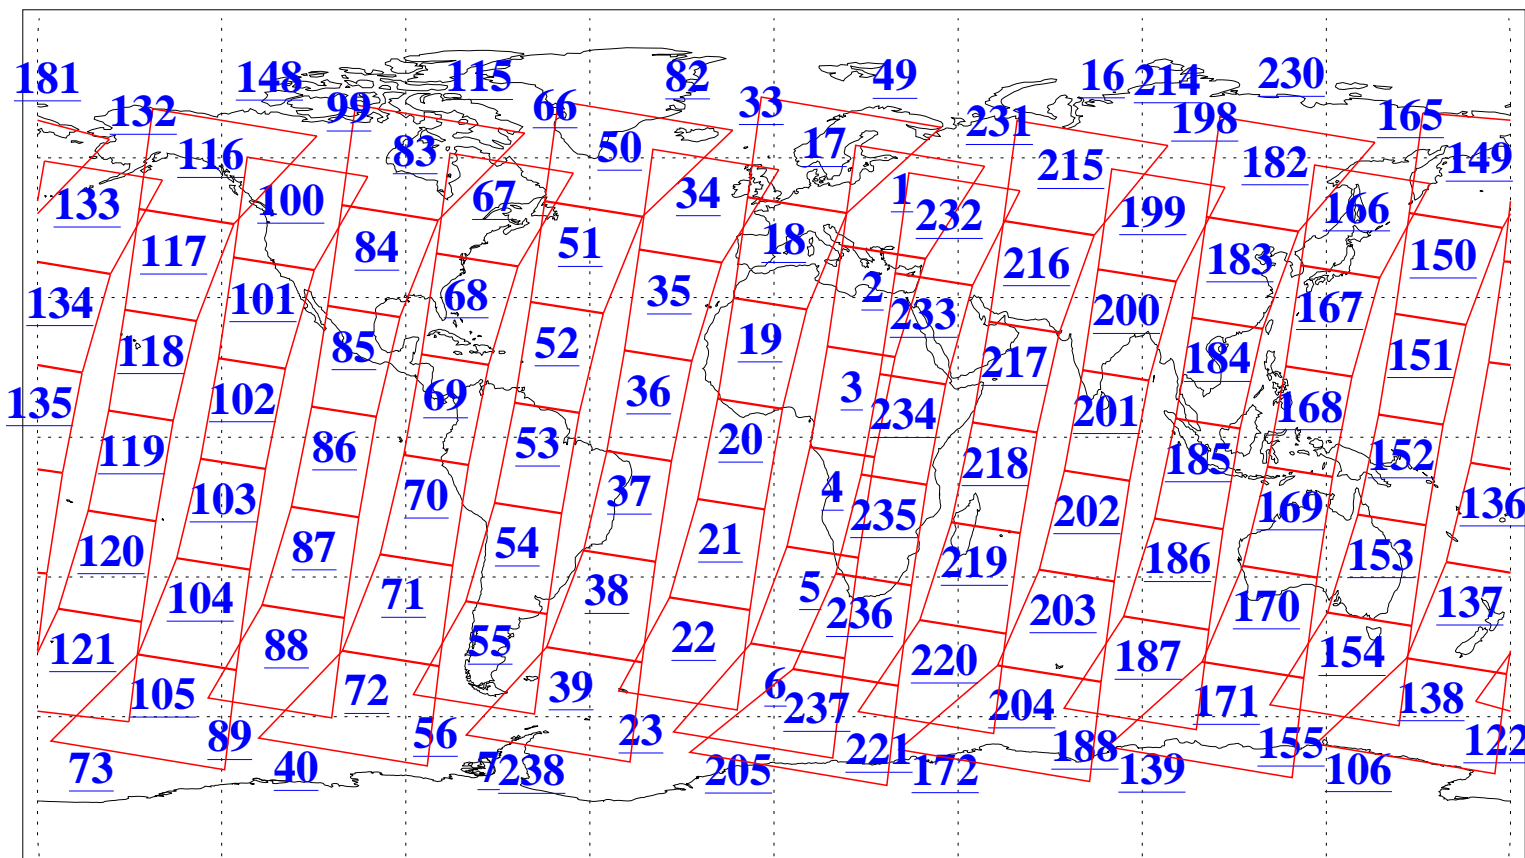

L1B Availability  
AMSU Granules: 240  
HSB Granules: 0  
AIRS Granules: 240

7 May 2005  
DoY 127  
Aqua Day 1099  
Granules: 1 to 120

Granules: 121 to 240

Legend: AMSU Available, HSB Available, AIRS Available

L1B Availability  
AMSU Granules: 240  
HSB Granules: 0  
AIRS Granules: 240

7 May 2005  
DoY 127  
Aqua Day 1099  
Ascending Granules

Descending Granules

Legend: AMSU Available, HSB Available, AIRS Available

L1B Availability  
 AMSU Granules: 240  
 HSB Granules: 0  
 AIRS Granules: 240

7 May 2005  
 DoY 127  
 Aqua Day 1099

Northern Hemisphere Granules

Southern Hemisphere Granules

Legend: AMSU Available, HSB Available, AIRS Available