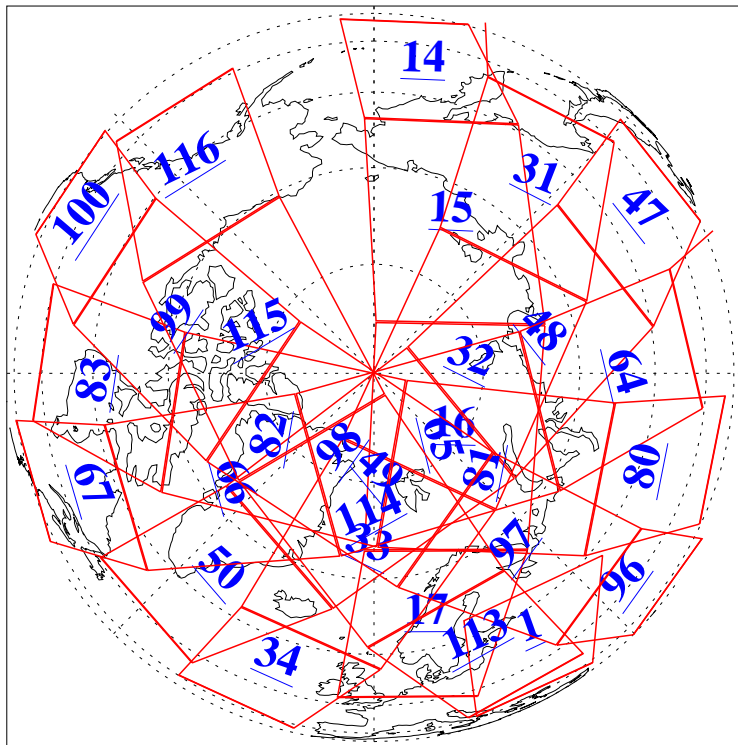

L1B Availability  
AMSU Granules: 240  
HSB Granules: 0  
AIRS Granules: 240

7 May 2005  
DoY 127  
Aqua Day 1099  
Granules: 1 to 120

Granules: 121 to 240

Legend: AMSU Available, HSB Available, AIRS Available

L1B Availability  
AMSU Granules: 240  
HSB Granules: 0  
AIRS Granules: 240

7 May 2005  
DoY 127  
Aqua Day 1099  
Ascending Granules

Descending Granules

Legend: AMSU Available, HSB Available, AIRS Available

L1B Availability  
 AMSU Granules: 240  
 HSB Granules: 0  
 AIRS Granules: 240

7 May 2005  
 DoY 127  
 Aqua Day 1099

Northern Hemisphere Granules

Southern Hemisphere Granules

Legend: AMSU Available, HSB Available, AIRS Available