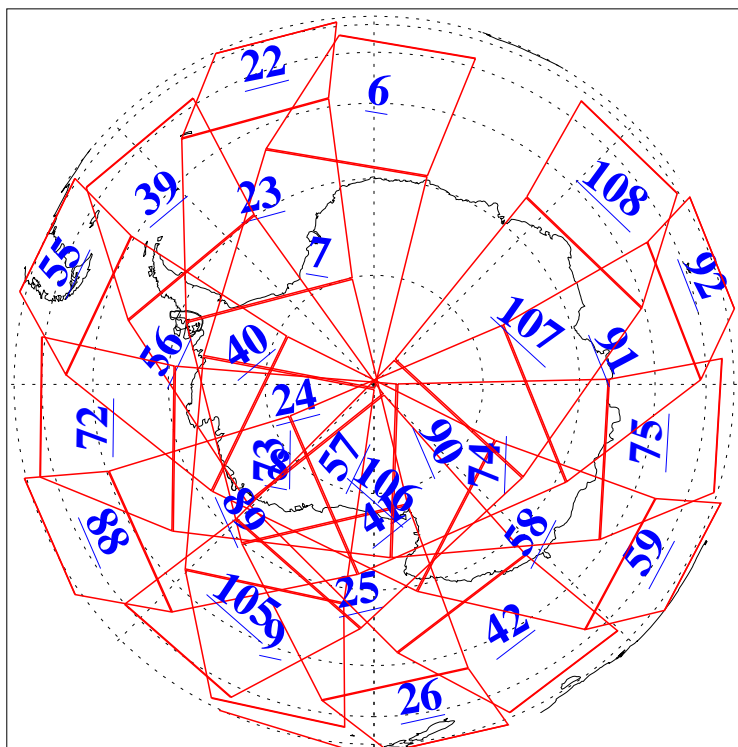

L1B Availability  
AMSU Granules: 240  
HSB Granules: 0  
AIRS Granules: 240

7 May 2005  
DoY 127  
Aqua Day 1099  
Granules: 1 to 120

Granules: 121 to 240

Legend: AMSU Available, HSB Available, AIRS Available

L1B Availability  
AMSU Granules: 240  
HSB Granules: 0  
AIRS Granules: 240

7 May 2005  
DoY 127  
Aqua Day 1099  
Ascending Granules

Descending Granules

Legend: AMSU Available, HSB Available, AIRS Available

L1B Availability  
 AMSU Granules: 240  
 HSB Granules: 0  
 AIRS Granules: 240

7 May 2005  
 DoY 127  
 Aqua Day 1099

Northern Hemisphere Granules

Southern Hemisphere Granules

Legend: AMSU Available, HSB Available, AIRS Available