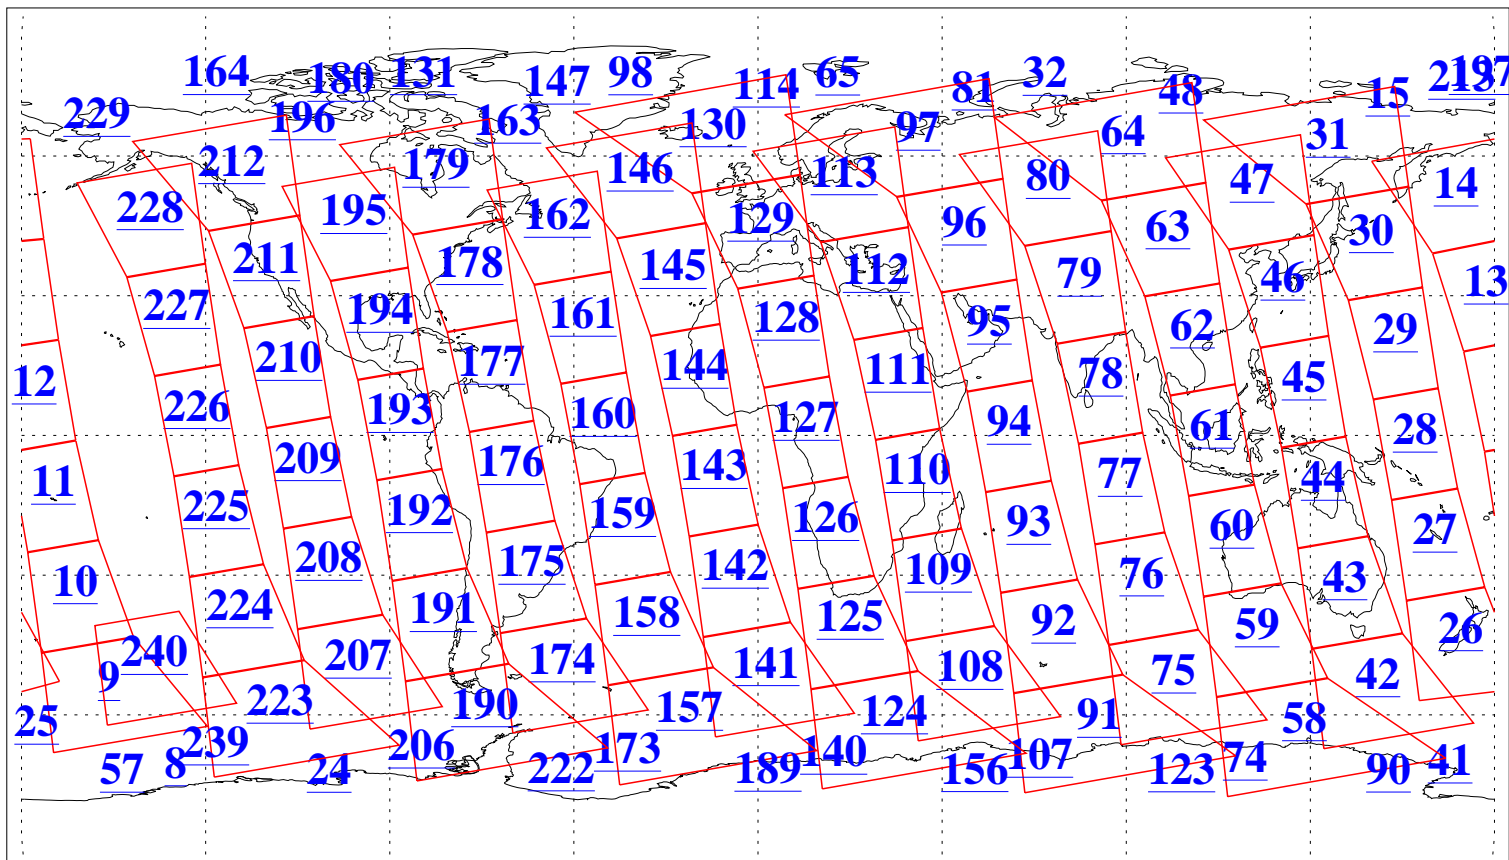

L1B Availability  
AMSU Granules: 240  
HSB Granules: 0  
AIRS Granules: 240

7 May 2005  
DoY 127  
Aqua Day 1099  
Granules: 1 to 120

Granules: 121 to 240

Legend: AMSU Available, HSB Available, AIRS Available

L1B Availability  
AMSU Granules: 240  
HSB Granules: 0  
AIRS Granules: 240

7 May 2005  
DoY 127  
Aqua Day 1099  
Ascending Granules

Descending Granules

Legend: AMSU Available, HSB Available, AIRS Available

L1B Availability  
 AMSU Granules: 240  
 HSB Granules: 0  
 AIRS Granules: 240

7 May 2005  
 DoY 127  
 Aqua Day 1099

Northern Hemisphere Granules

Southern Hemisphere Granules

Legend: AMSU Available, HSB Available, AIRS Available