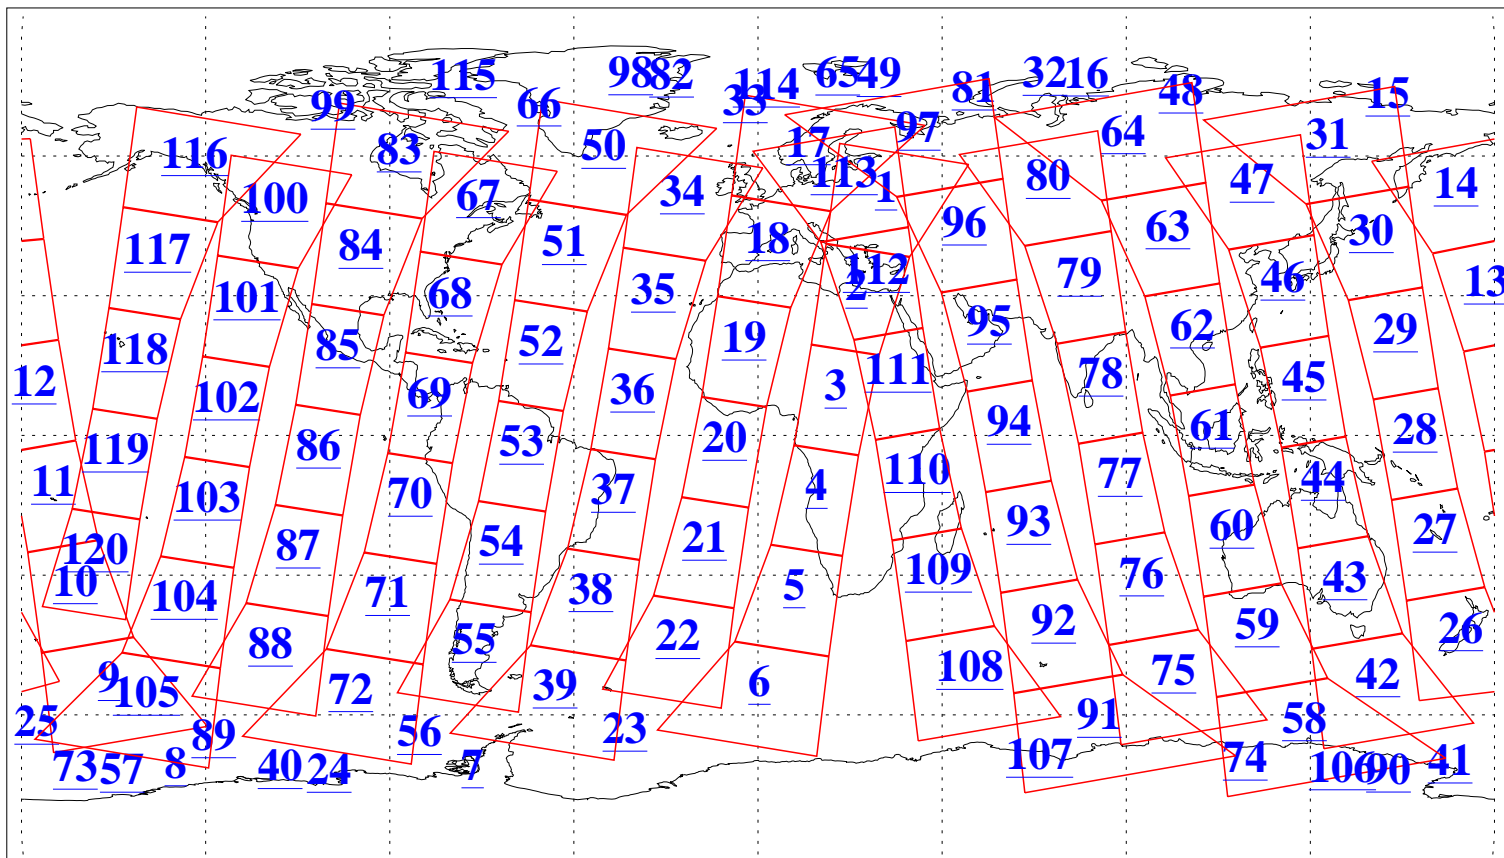

L1B Availability  
AMSU Granules: 240  
HSB Granules: 0  
AIRS Granules: 240

7 May 2005  
DoY 127  
Aqua Day 1099  
Granules: 1 to 120

Granules: 121 to 240

Legend: AMSU Available, HSB Available, AIRS Available

L1B Availability  
AMSU Granules: 240  
HSB Granules: 0  
AIRS Granules: 240

7 May 2005  
DoY 127  
Aqua Day 1099  
Ascending Granules

Descending Granules

Legend: AMSU Available, HSB Available, AIRS Available

L1B Availability  
 AMSU Granules: 240  
 HSB Granules: 0  
 AIRS Granules: 240

7 May 2005  
 DoY 127  
 Aqua Day 1099

Northern Hemisphere Granules

Southern Hemisphere Granules

Legend: AMSU Available, HSB Available, AIRS Available