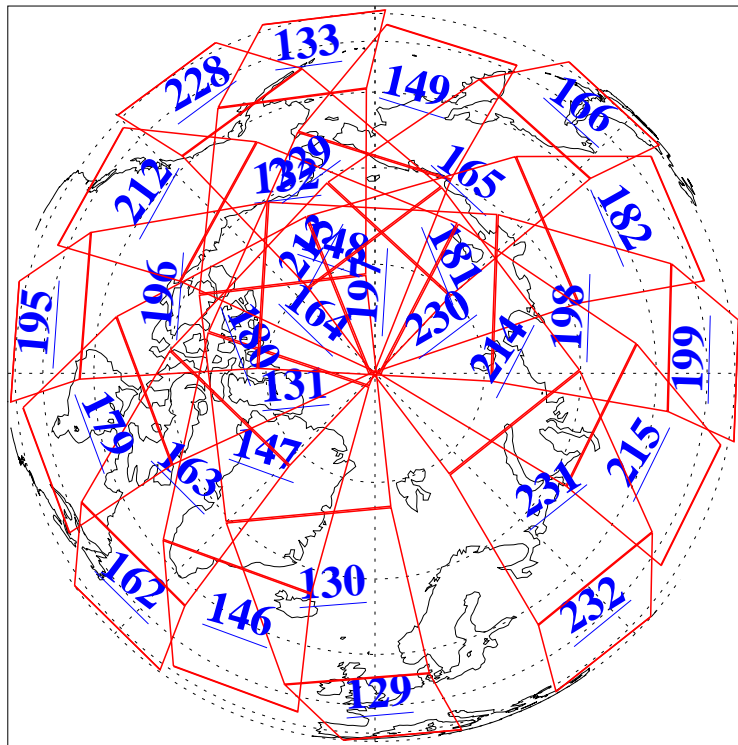

L1B Availability  
AMSU Granules: 240  
HSB Granules: 0  
AIRS Granules: 240

7 May 2005  
DoY 127  
Aqua Day 1099  
Granules: 1 to 120

Granules: 121 to 240

Legend: AMSU Available, HSB Available, AIRS Available

L1B Availability  
AMSU Granules: 240  
HSB Granules: 0  
AIRS Granules: 240

7 May 2005  
DoY 127  
Aqua Day 1099  
Ascending Granules

Descending Granules

Legend: AMSU Available, HSB Available, AIRS Available

L1B Availability  
 AMSU Granules: 240  
 HSB Granules: 0  
 AIRS Granules: 240

7 May 2005  
 DoY 127  
 Aqua Day 1099

Northern Hemisphere Granules

Southern Hemisphere Granules

Legend: AMSU Available, HSB Available, AIRS Available