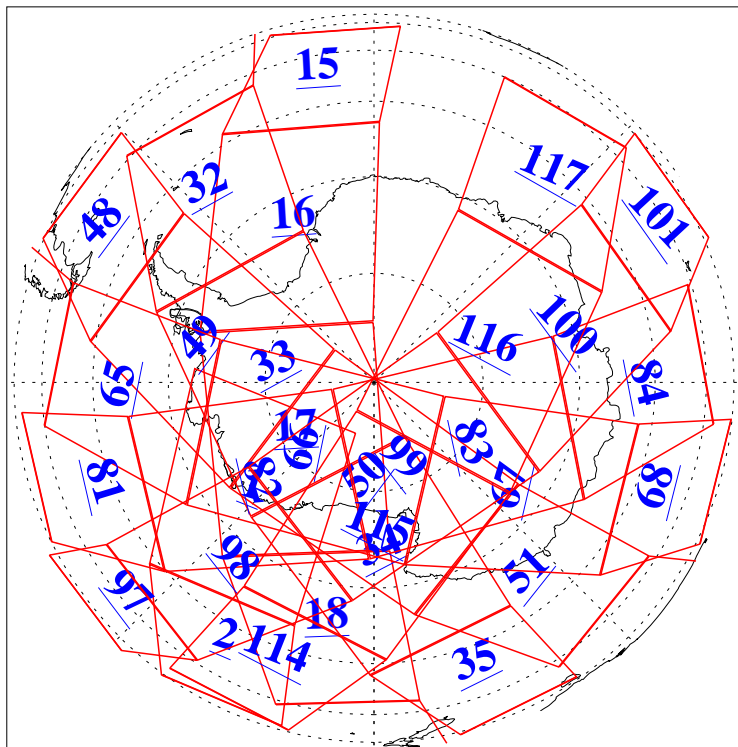

L1B Availability
AMSU Granules: 240
HSB Granules: 0
AIRS Granules: 240

6 May 2005
DoY 126
Aqua Day 1098
Granules: 1 to 120

Granules: 121 to 240

Legend: AMSU Available, HSB Available, AIRS Available

L1B Availability
AMSU Granules: 240
HSB Granules: 0
AIRS Granules: 240

6 May 2005
DoY 126
Aqua Day 1098

Ascending Granules

Descending Granules

Legend: AMSU Available, HSB Available, AIRS Available

L1B Availability
AMSU Granules: 240
HSB Granules: 0
AIRS Granules: 240

6 May 2005
DoY 126
Aqua Day 1098

Northern Hemisphere Granules

Southern Hemisphere Granules

Legend: AMSU Available, HSB Available, AIRS Available