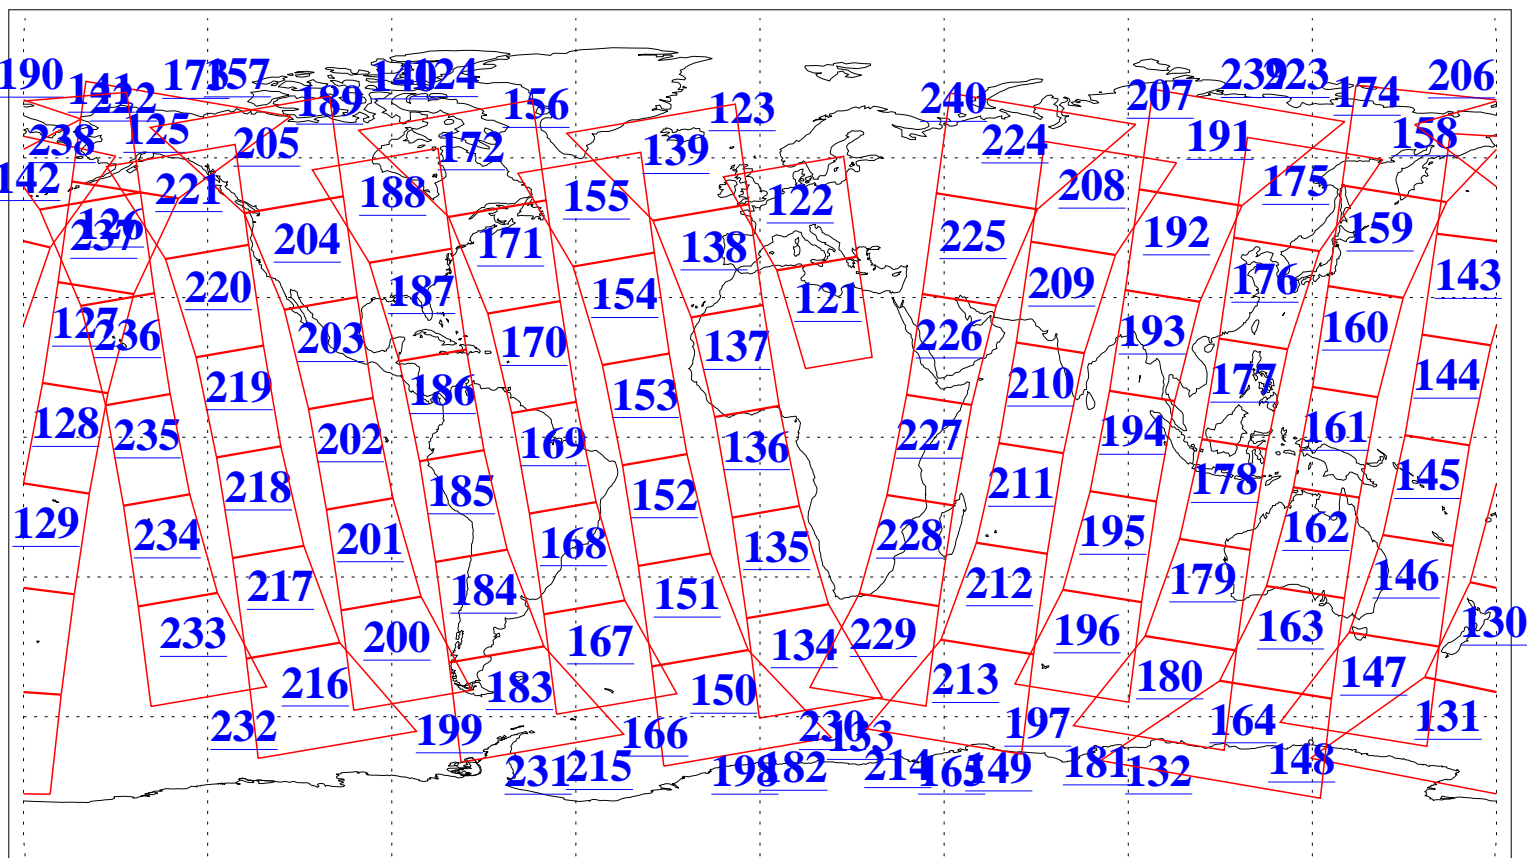

L1B Availability
AMSU Granules: 240
HSB Granules: 0
AIRS Granules: 240

6 May 2005
DoY 126
Aqua Day 1098
Granules: 1 to 120

Granules: 121 to 240

Legend: AMSU Available, HSB Available, AIRS Available

L1B Availability
AMSU Granules: 240
HSB Granules: 0
AIRS Granules: 240

6 May 2005
DoY 126
Aqua Day 1098

Ascending Granules

Descending Granules

Legend: AMSU Available, HSB Available, AIRS Available

L1B Availability
AMSU Granules: 240
HSB Granules: 0
AIRS Granules: 240

6 May 2005
DoY 126
Aqua Day 1098

Northern Hemisphere Granules

Southern Hemisphere Granules

Legend: AMSU Available, HSB Available, AIRS Available