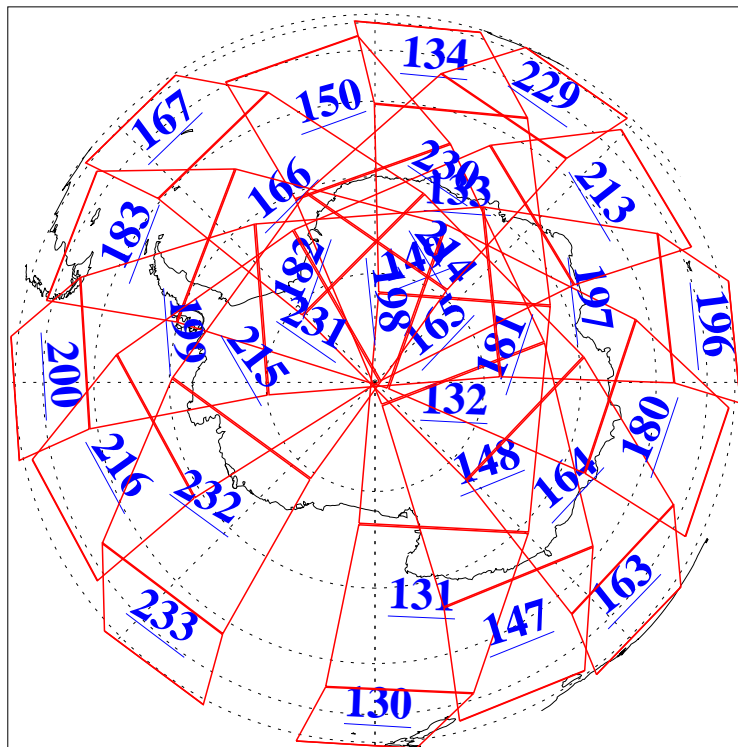

L1B Availability
AMSU Granules: 240
HSB Granules: 0
AIRS Granules: 240

6 May 2005
DoY 126
Aqua Day 1098
Granules: 1 to 120

Granules: 121 to 240

Legend: AMSU Available, HSB Available, AIRS Available

L1B Availability
AMSU Granules: 240
HSB Granules: 0
AIRS Granules: 240

6 May 2005
DoY 126
Aqua Day 1098

Ascending Granules

Descending Granules

Legend: AMSU Available, HSB Available, AIRS Available

L1B Availability
AMSU Granules: 240
HSB Granules: 0
AIRS Granules: 240

6 May 2005
DoY 126
Aqua Day 1098

Northern Hemisphere Granules

Southern Hemisphere Granules

Legend: AMSU Available, HSB Available, AIRS Available