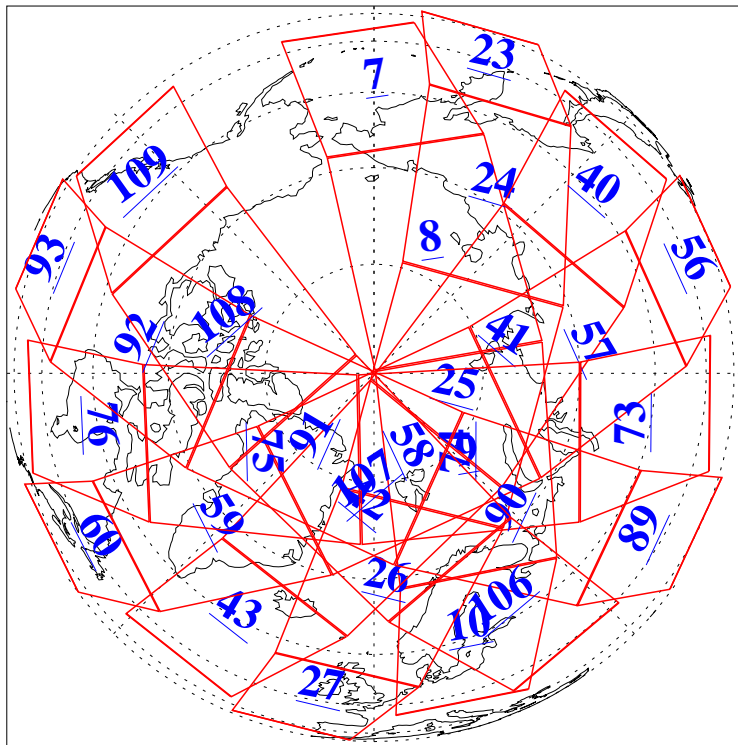

L1B Availability
AMSU Granules: 240
HSB Granules: 0
AIRS Granules: 240

6 May 2005
DoY 126
Aqua Day 1098
Granules: 1 to 120

Granules: 121 to 240

Legend: AMSU Available, HSB Available, AIRS Available

L1B Availability
AMSU Granules: 240
HSB Granules: 0
AIRS Granules: 240

6 May 2005
DoY 126
Aqua Day 1098

Ascending Granules

Descending Granules

Legend: AMSU Available, HSB Available, AIRS Available

L1B Availability
AMSU Granules: 240
HSB Granules: 0
AIRS Granules: 240

6 May 2005
DoY 126
Aqua Day 1098

Northern Hemisphere Granules

Southern Hemisphere Granules

Legend: AMSU Available, HSB Available, AIRS Available