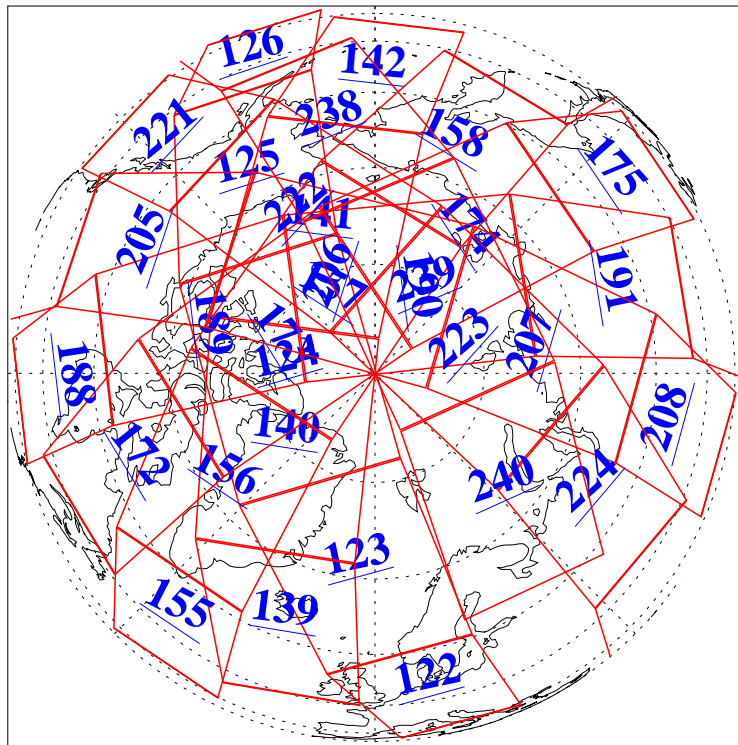

L1B Availability
AMSU Granules: 240
HSB Granules: 0
AIRS Granules: 240

6 May 2005
DoY 126
Aqua Day 1098
Granules: 1 to 120

Granules: 121 to 240

Legend: AMSU Available, HSB Available, AIRS Available

L1B Availability
AMSU Granules: 240
HSB Granules: 0
AIRS Granules: 240

6 May 2005
DoY 126
Aqua Day 1098

Ascending Granules

Descending Granules

Legend: AMSU Available, HSB Available, AIRS Available

L1B Availability
AMSU Granules: 240
HSB Granules: 0
AIRS Granules: 240

6 May 2005
DoY 126
Aqua Day 1098

Northern Hemisphere Granules

Southern Hemisphere Granules

Legend: AMSU Available, HSB Available, AIRS Available