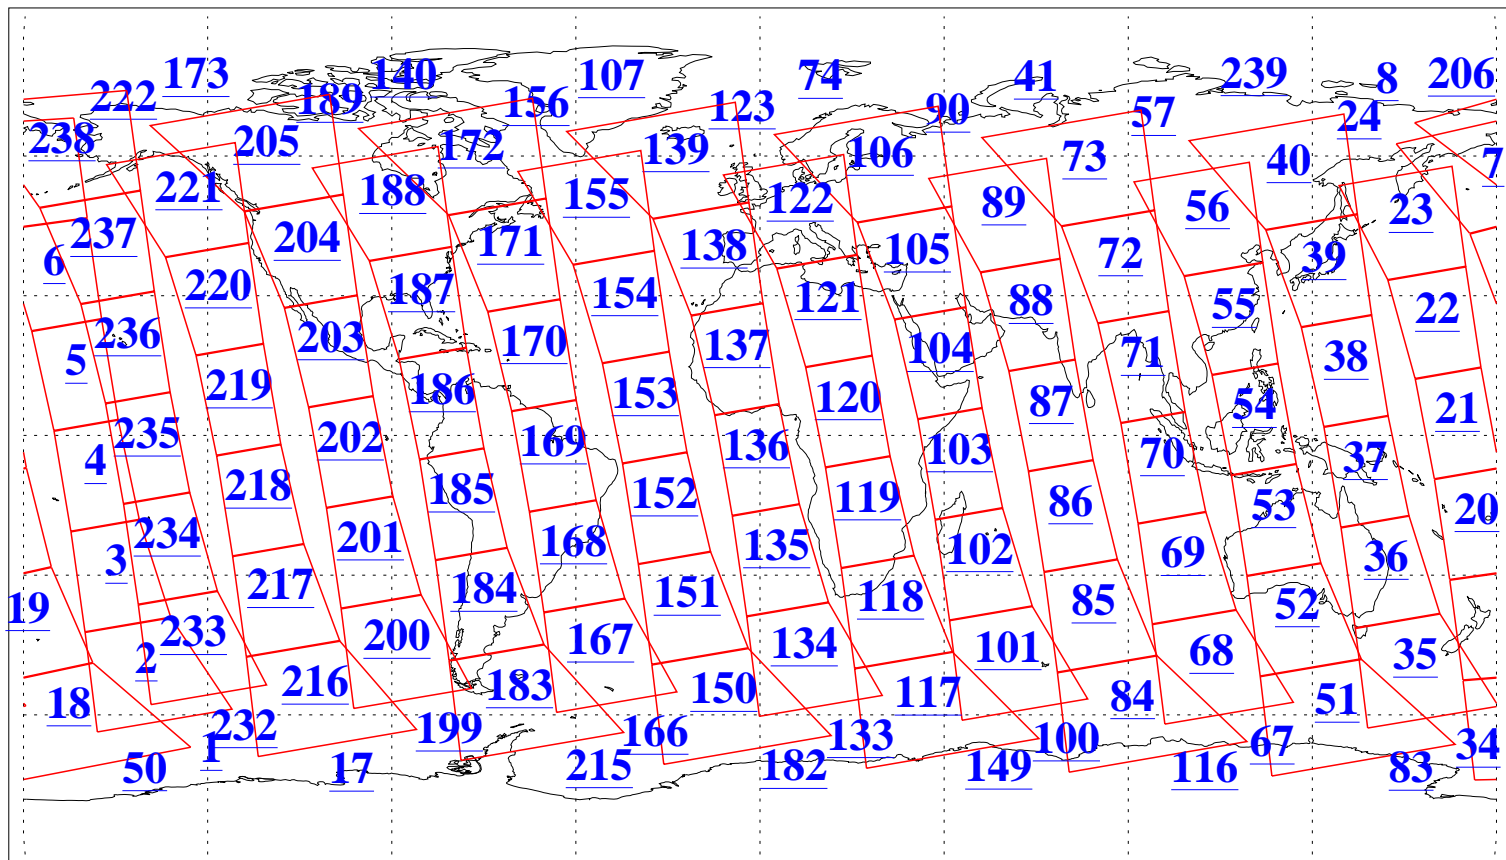

L1B Availability
AMSU Granules: 240
HSB Granules: 0
AIRS Granules: 240

6 May 2005
DoY 126
Aqua Day 1098
Granules: 1 to 120

Granules: 121 to 240

Legend: AMSU Available, HSB Available, AIRS Available

L1B Availability
AMSU Granules: 240
HSB Granules: 0
AIRS Granules: 240

6 May 2005
DoY 126
Aqua Day 1098

Ascending Granules

Descending Granules

Legend: AMSU Available, HSB Available, AIRS Available

L1B Availability
AMSU Granules: 240
HSB Granules: 0
AIRS Granules: 240

6 May 2005
DoY 126
Aqua Day 1098

Northern Hemisphere Granules

Southern Hemisphere Granules

Legend: AMSU Available, HSB Available, AIRS Available