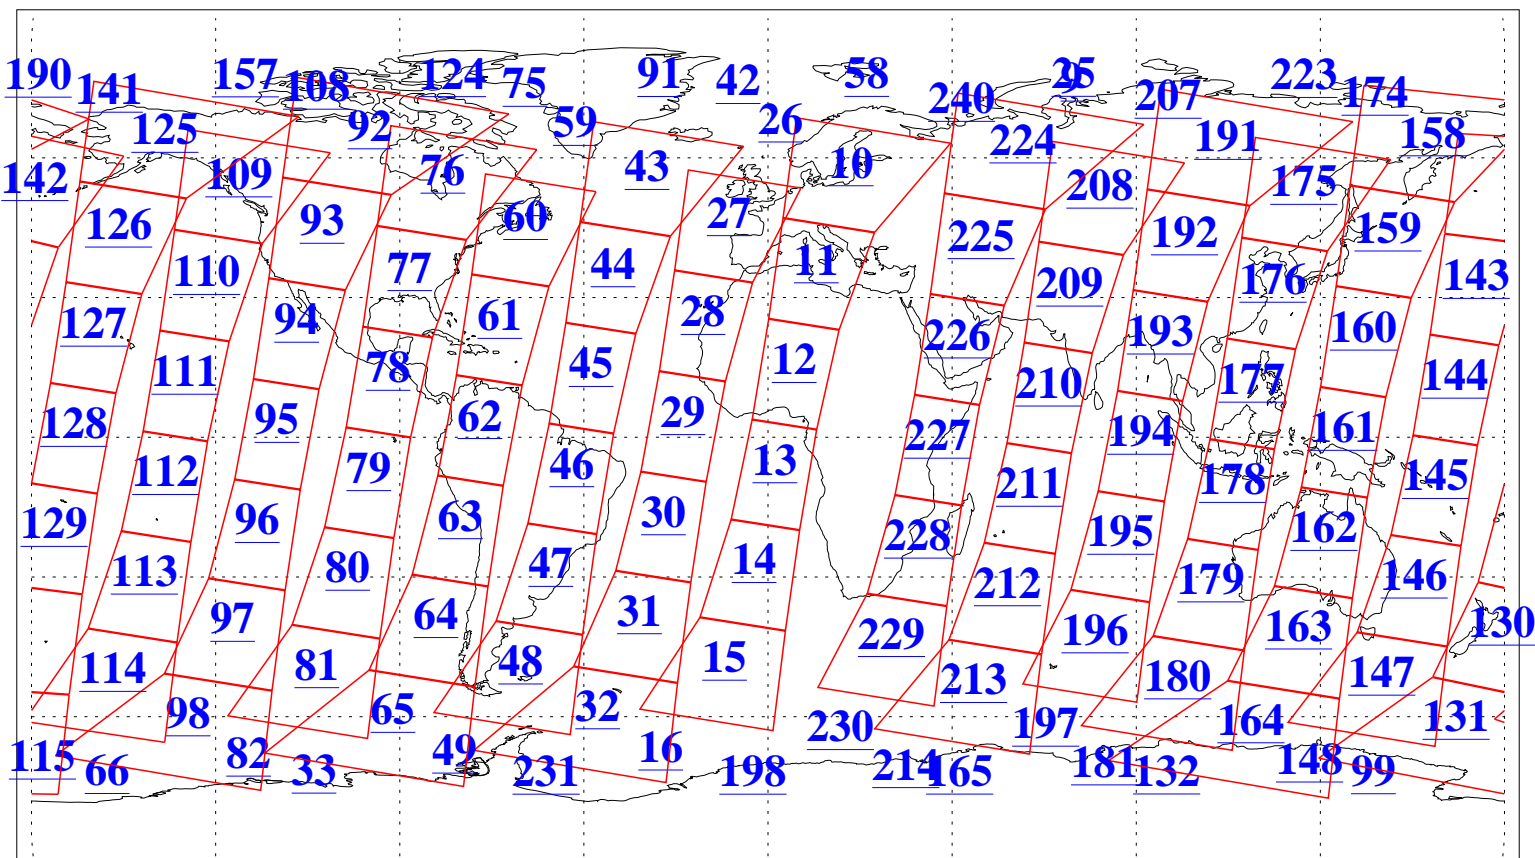

L1B Availability
AMSU Granules: 240
HSB Granules: 0
AIRS Granules: 240

6 May 2005
DoY 126
Aqua Day 1098
Granules: 1 to 120

Granules: 121 to 240

Legend: AMSU Available, HSB Available, AIRS Available

L1B Availability
AMSU Granules: 240
HSB Granules: 0
AIRS Granules: 240

6 May 2005
DoY 126
Aqua Day 1098

Ascending Granules

Descending Granules

Legend: AMSU Available, HSB Available, AIRS Available

L1B Availability
AMSU Granules: 240
HSB Granules: 0
AIRS Granules: 240

6 May 2005
DoY 126
Aqua Day 1098

Northern Hemisphere Granules

Southern Hemisphere Granules

Legend: AMSU Available, HSB Available, AIRS Available