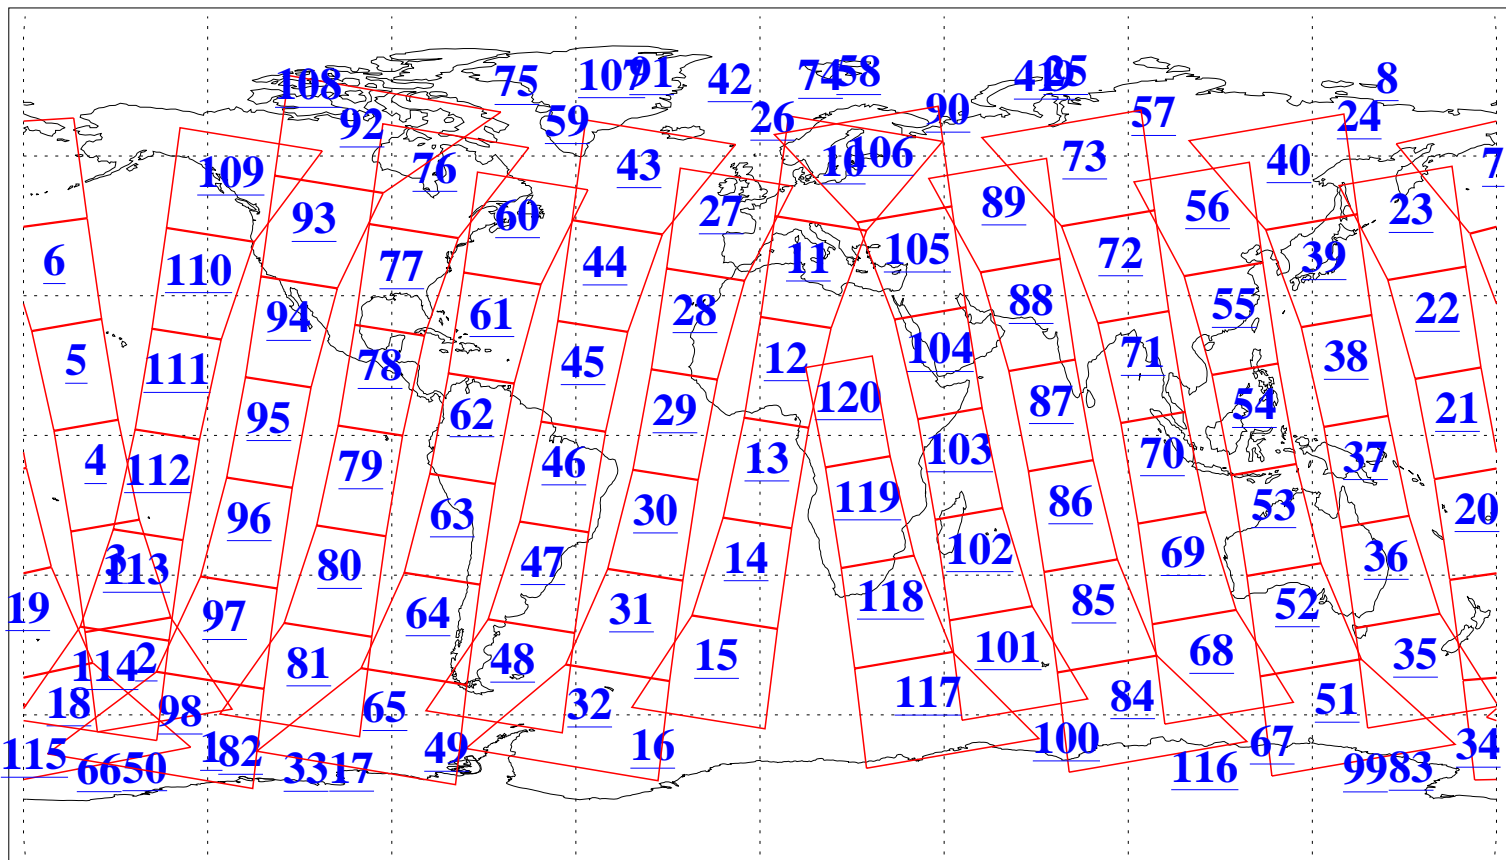

L1B Availability
AMSU Granules: 240
HSB Granules: 0
AIRS Granules: 240

6 May 2005
DoY 126
Aqua Day 1098
Granules: 1 to 120

Granules: 121 to 240

Legend: AMSU Available, HSB Available, AIRS Available

L1B Availability
AMSU Granules: 240
HSB Granules: 0
AIRS Granules: 240

6 May 2005
DoY 126
Aqua Day 1098

Ascending Granules

Descending Granules

Legend: AMSU Available, HSB Available, AIRS Available

L1B Availability
AMSU Granules: 240
HSB Granules: 0
AIRS Granules: 240

6 May 2005
DoY 126
Aqua Day 1098

Northern Hemisphere Granules

Southern Hemisphere Granules

Legend: AMSU Available, HSB Available, AIRS Available